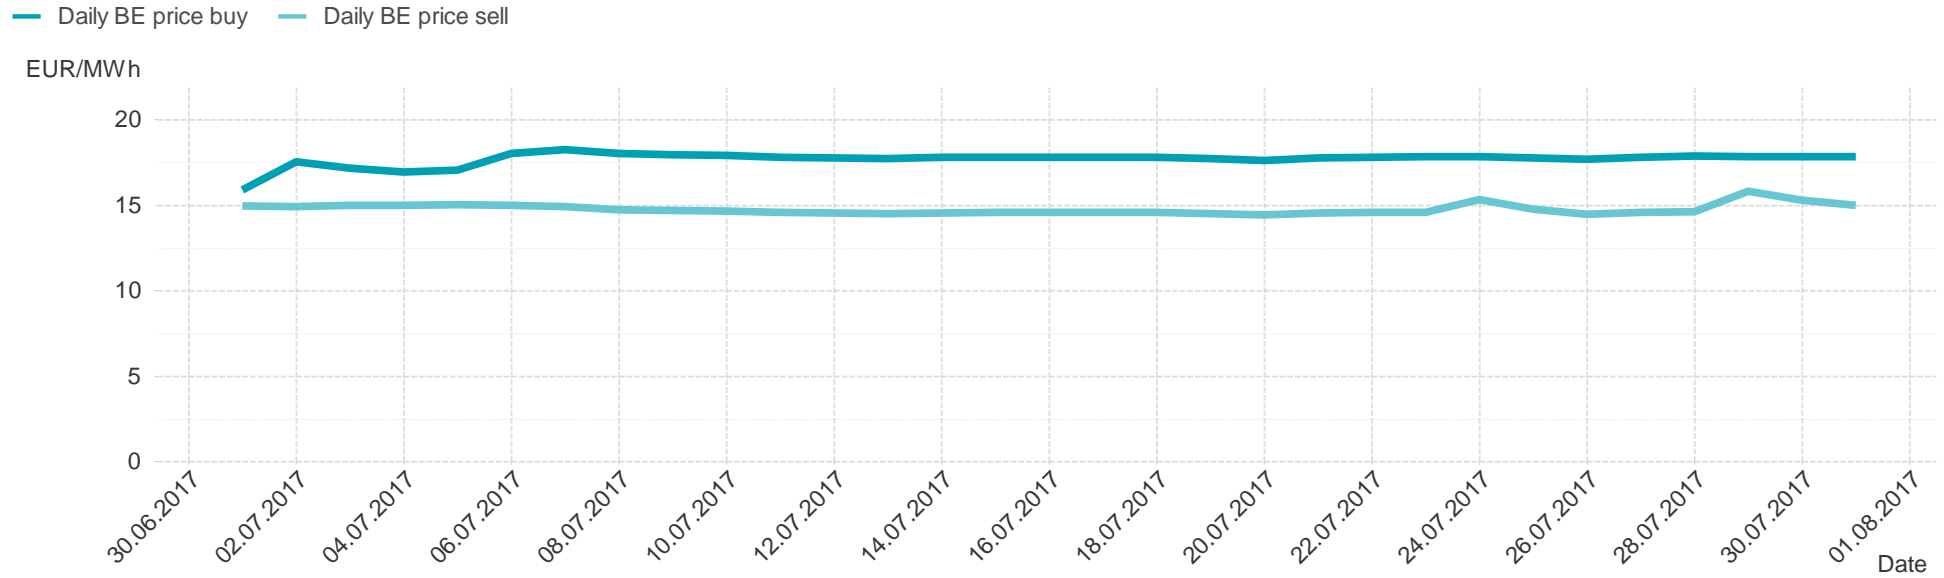

Consumption of the market area "RZ Ost" per hour

Hourly balanced balance energy price

Hourly balanced balance energy volume

Daily balanced balance energy price

Daily balanced balance energy volumes

Daily spot reference price