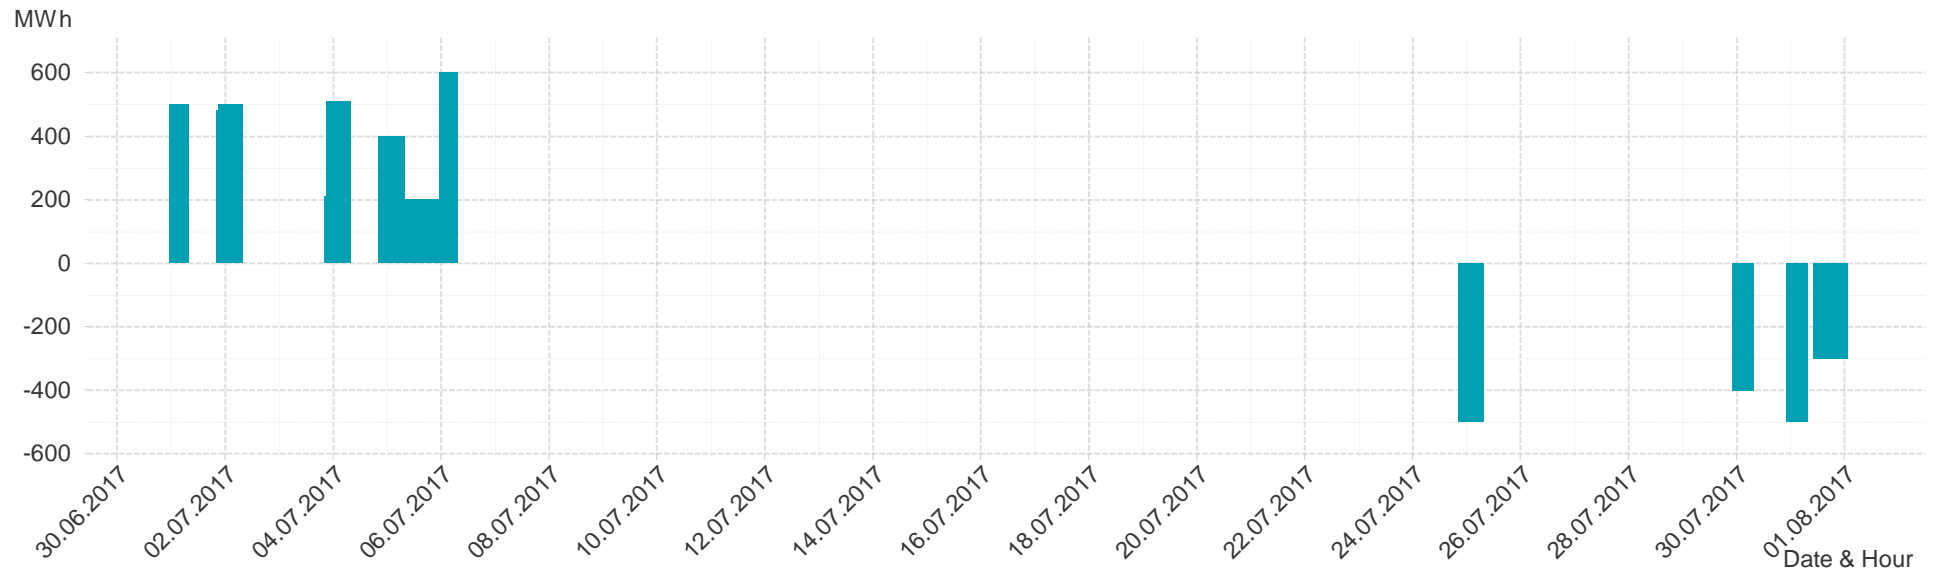

Energy**Monitor**.at

Gas Report

"Verteilerggebiet Ost"

Month: Jul 2017

Imbalance of the market area "RZ Ost" per day

Consumption of the market area "RZ Ost" per day

Imbalance of the market area "RZ Ost" per hour

Consumption of the market area "RZ Ost" per hour

Hourly balanced balance energy price

Hourly balanced balance energy volume

Daily balanced balance energy price

Daily balanced balance energy volumes

Daily spot reference price