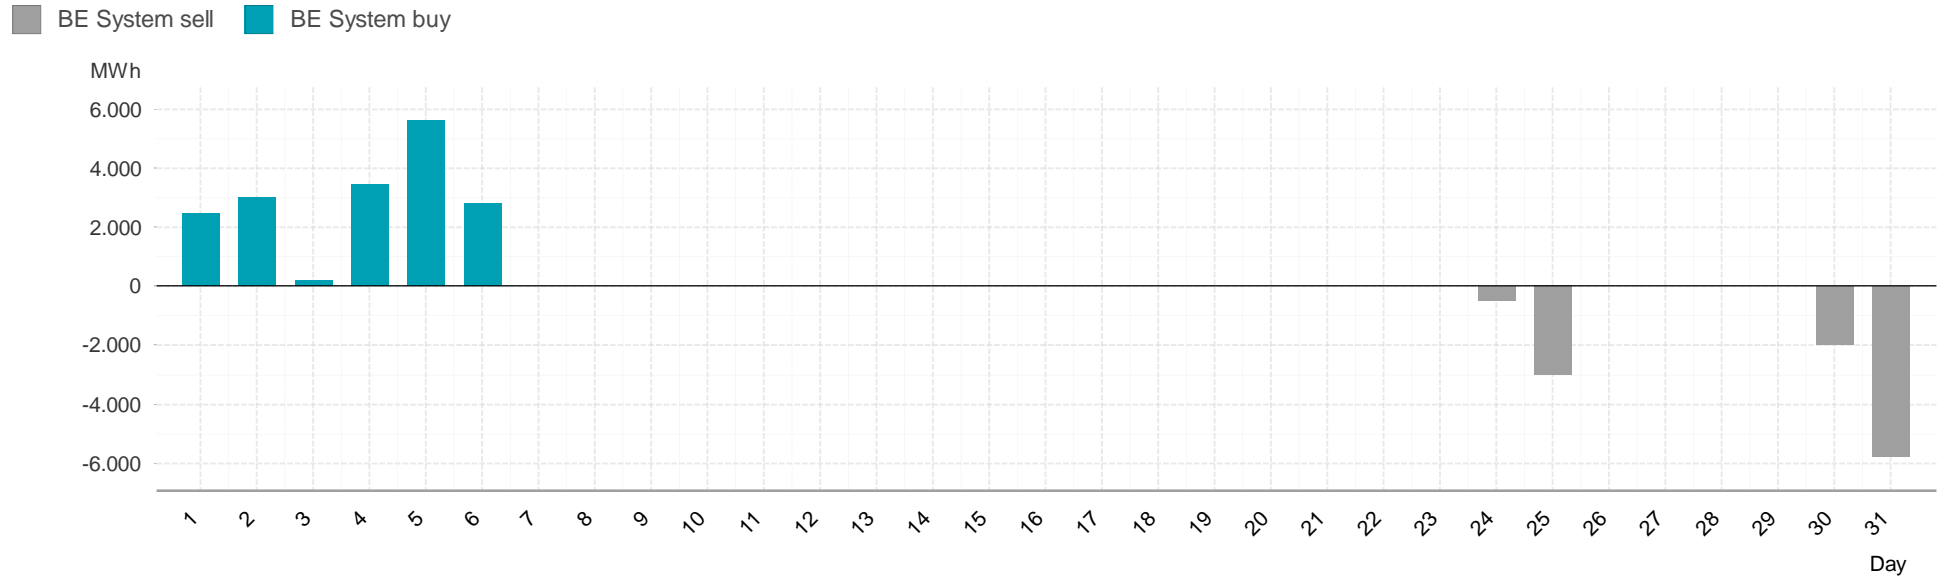

Energy**Monitor**.at

Gas Report

"Verteilerggebiet Ost"

Month: Jul 2017

Imbalance of the market area "RZ Ost" per day

Consumption of the market area "RZ Ost" per day

Imbalance of the market area "RZ Ost" per hour

Consumption of the market area "RZ Ost" per hour

Hourly balanced balance energy price

Hourly balanced balance energy volume

Daily balanced balance energy price

Daily balanced balance energy volumes

Daily spot reference price