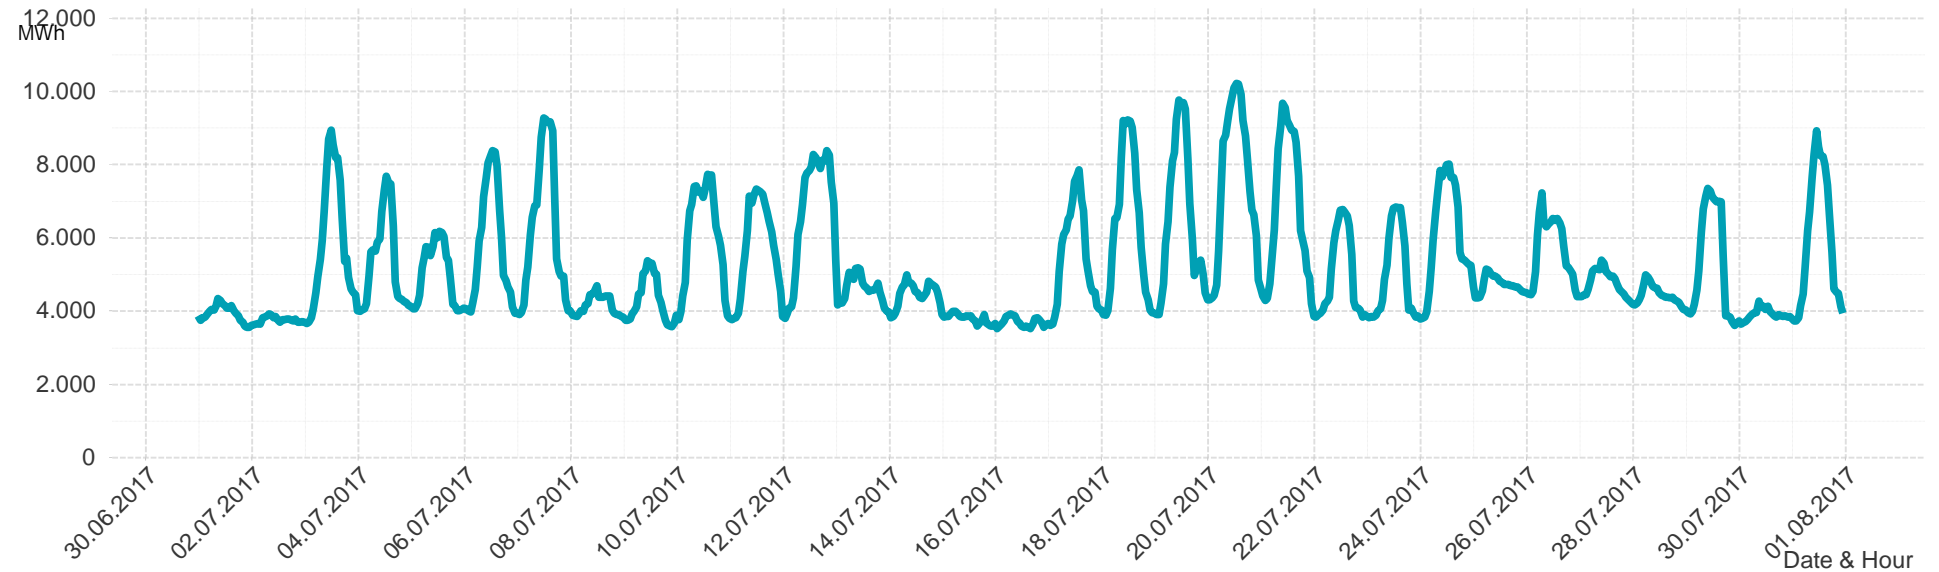

Energy**Monitor**.at

Gas Report

"Verteilerggebiet Ost"

Month: Jul 2017

Imbalance of the market area "RZ Ost" per day

Consumption of the market area "RZ Ost" per day

Imbalance of the market area "RZ Ost" per hour

Consumption of the market area "RZ Ost" per hour

Hourly balanced balance energy price

Hourly balanced balance energy volume

Daily balanced balance energy price

Daily balanced balance energy volumes

Daily spot reference price