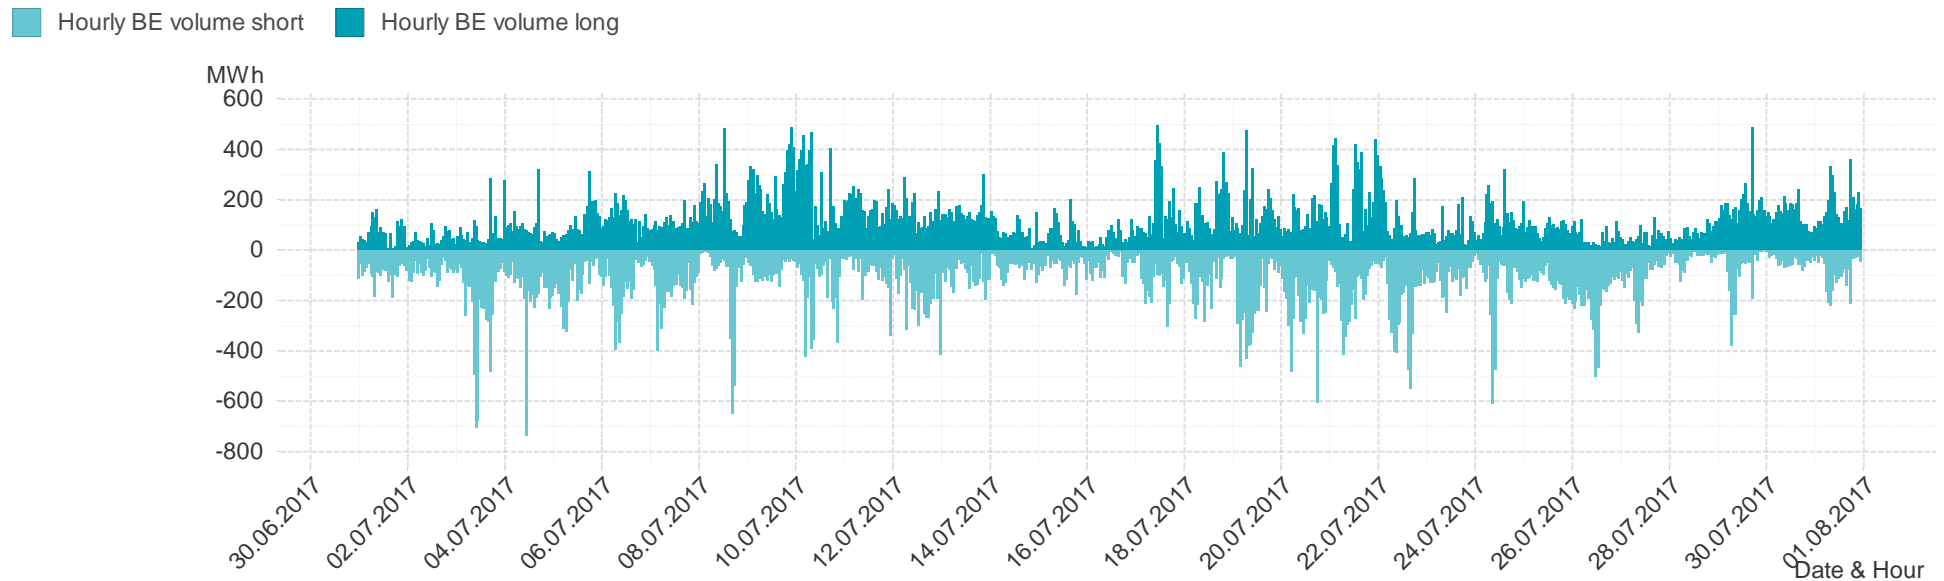

Consumption of the market area "RZ Ost" per hour

Hourly balanced balance energy price

Hourly balanced balance energy volume

Daily balanced balance energy price

Daily balanced balance energy volumes

Daily spot reference price