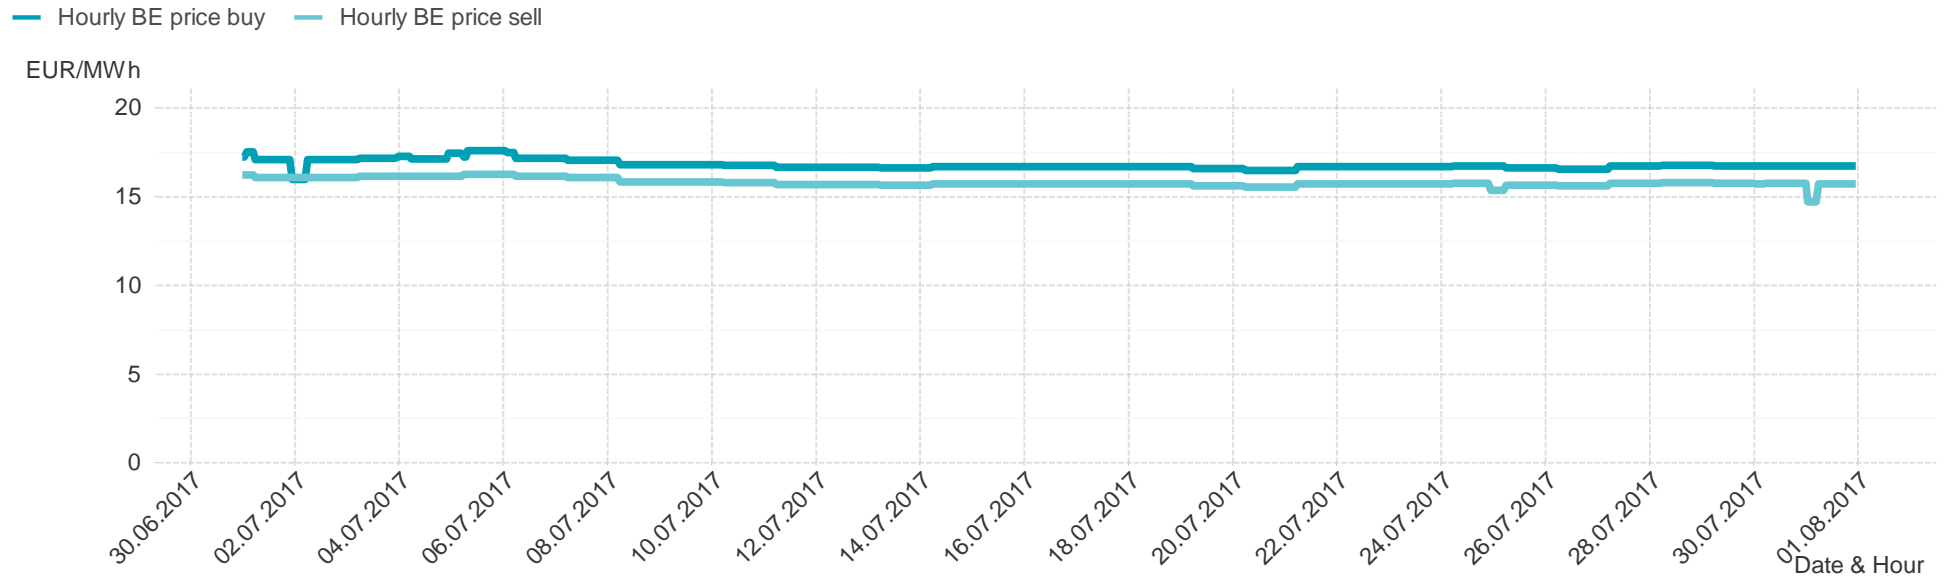

Energy**Monitor**.at

Gas Report

"Verteilerggebiet Ost"

Month: Jul 2017

Imbalance of the market area "RZ Ost" per day

Consumption of the market area "RZ Ost" per day

Imbalance of the market area "RZ Ost" per hour

Consumption of the market area "RZ Ost" per hour

Hourly balanced balance energy price

Hourly balanced balance energy volume

Daily balanced balance energy price

Daily balanced balance energy volumes

Daily spot reference price