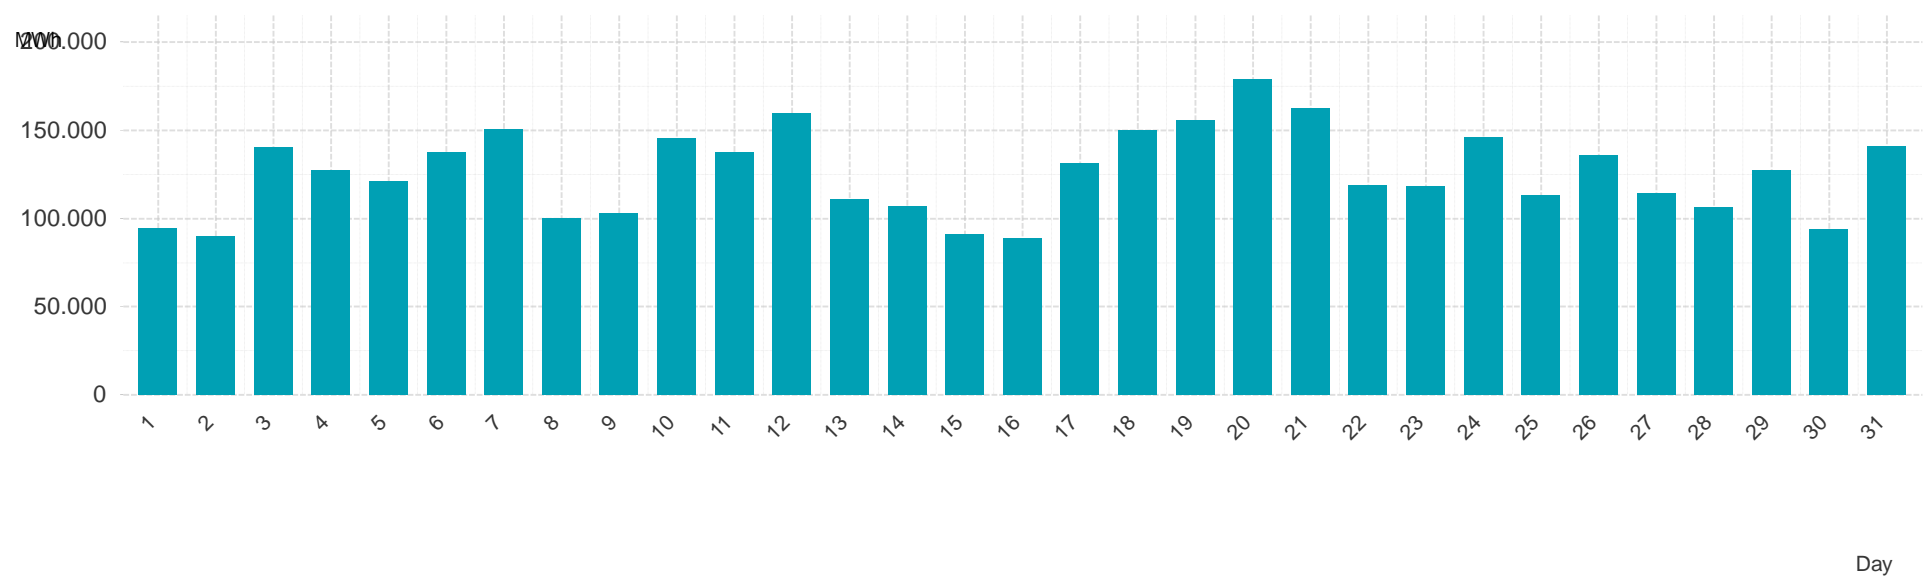

Energy**Monitor**.at

Gas Report

"Verteilerggebiet Ost"

Month: Jul 2017

Imbalance of the market area "RZ Ost" per day

Consumption of the market area "RZ Ost" per day

Imbalance of the market area "RZ Ost" per hour

Consumption of the market area "RZ Ost" per hour

Hourly balanced balance energy price

Hourly balanced balance energy volume

Daily balanced balance energy price

Daily balanced balance energy volumes

Daily spot reference price