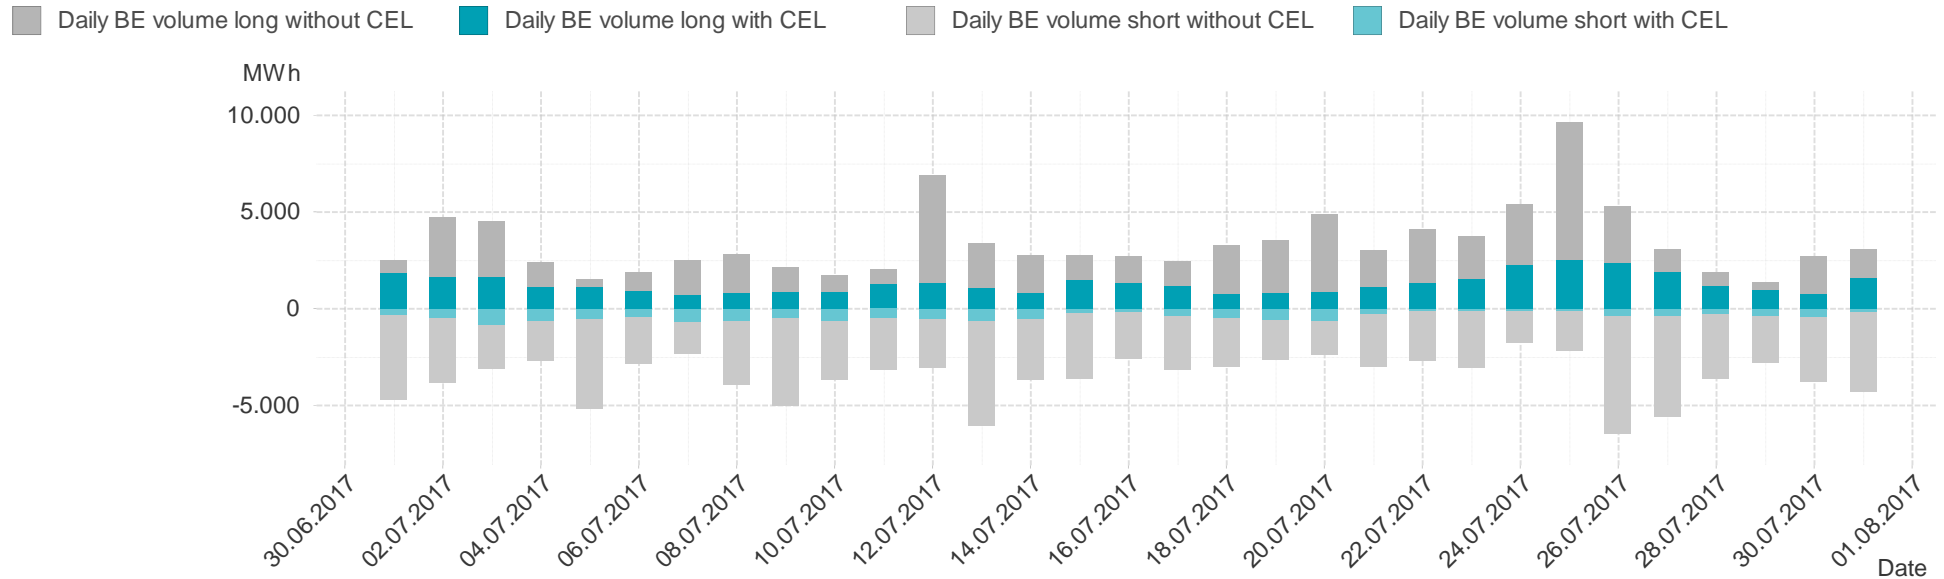

Consumption of the market area "RZ Ost" per hour

Hourly balanced balance energy price

Hourly balanced balance energy volume

Daily balanced balance energy price

Daily balanced balance energy volumes

Daily spot reference price