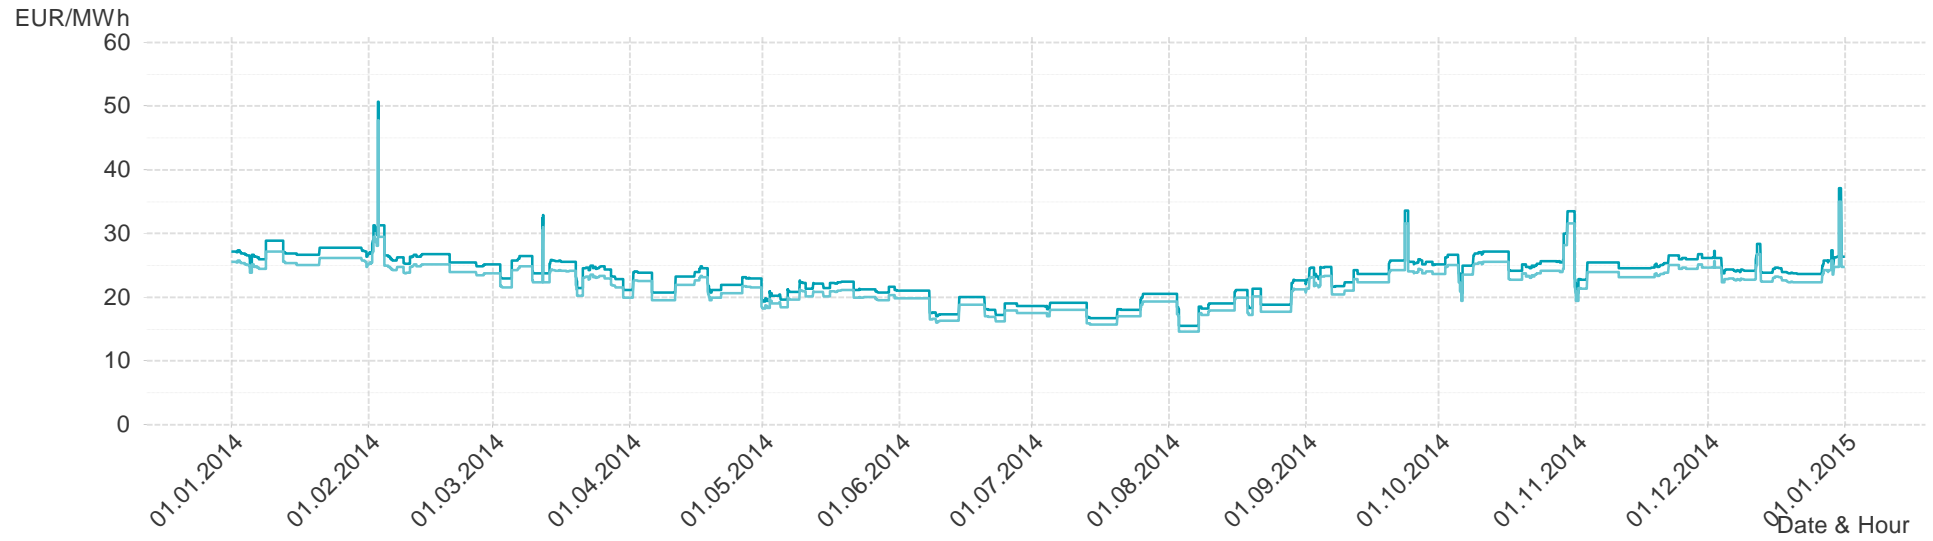

Energy**Monitor**.at

Gas Report

Year 2014

Consumption of the market area "RZ Ost" per Month

Imbalance of the market area "RZ Ost" per Month

Hourly balanced balance energy volume per month

Daily balanced balance energy volumes per month

Hourly balanced balance energy prices

● Hourly BE price buy ● Hourly BE price sell

Daily balanced balance energy prices

● Daily BE price buy ● Daily BE price sell

Daily spot reference prices

Spot trade volumes per month