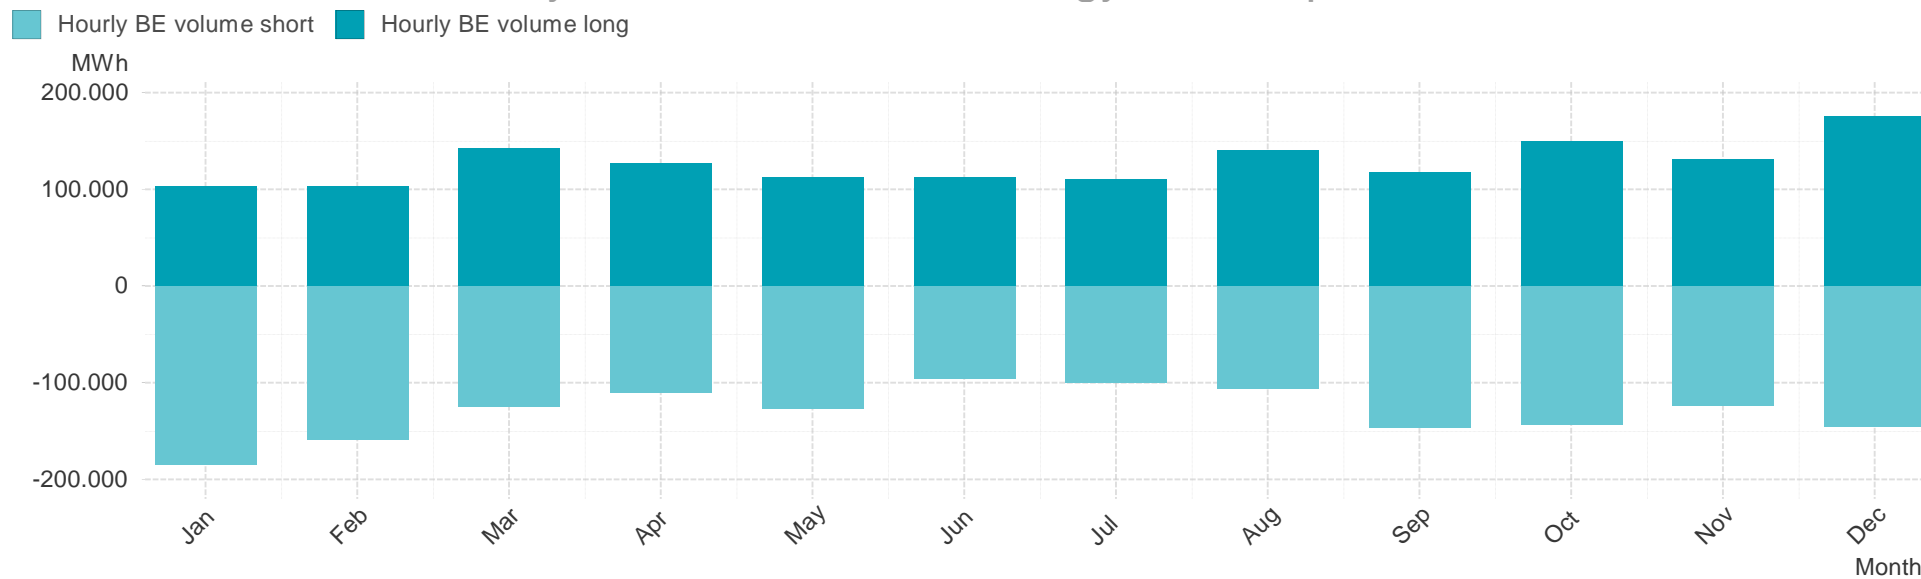

Energy**Monitor**.at

Gas Report

Year 2014

Consumption of the market area "RZ Ost" per Month

Imbalance of the market area "RZ Ost" per Month

Hourly balanced balance energy volume per month

Daily balanced balance energy volumes per month

Hourly balanced balance energy prices

● Hourly BE price buy ● Hourly BE price sell

Daily balanced balance energy prices

● Daily BE price buy ● Daily BE price sell

Daily spot reference prices

Spot trade volumes per month