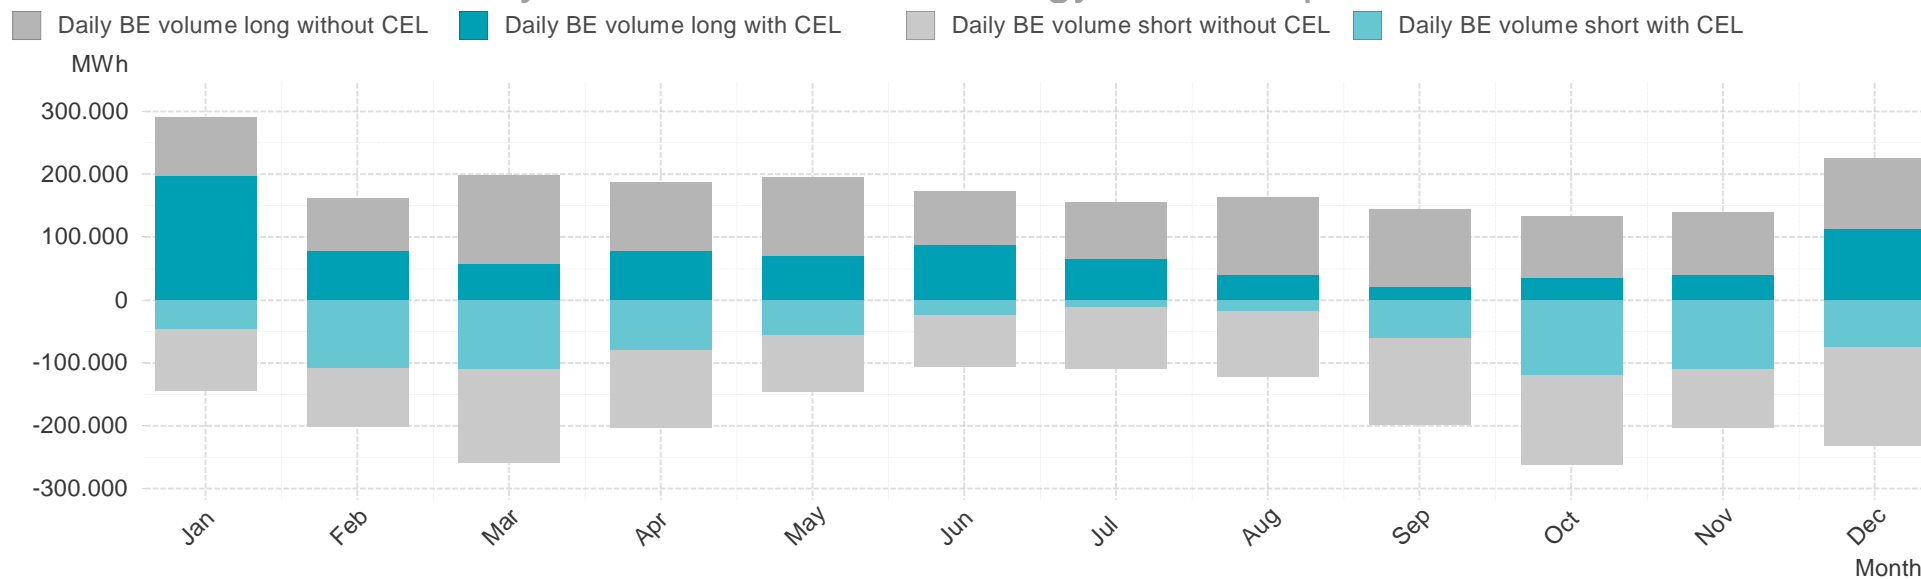

Energy**Monitor**.at

Gas Report

Year 2014

Consumption of the market area "RZ Ost" per Month

Imbalance of the market area "RZ Ost" per Month

Hourly balanced balance energy volume per month

Daily balanced balance energy volumes per month

Hourly balanced balance energy prices

● Hourly BE price buy ● Hourly BE price sell

Daily balanced balance energy prices

● Daily BE price buy ● Daily BE price sell

Daily spot reference prices

Spot trade volumes per month