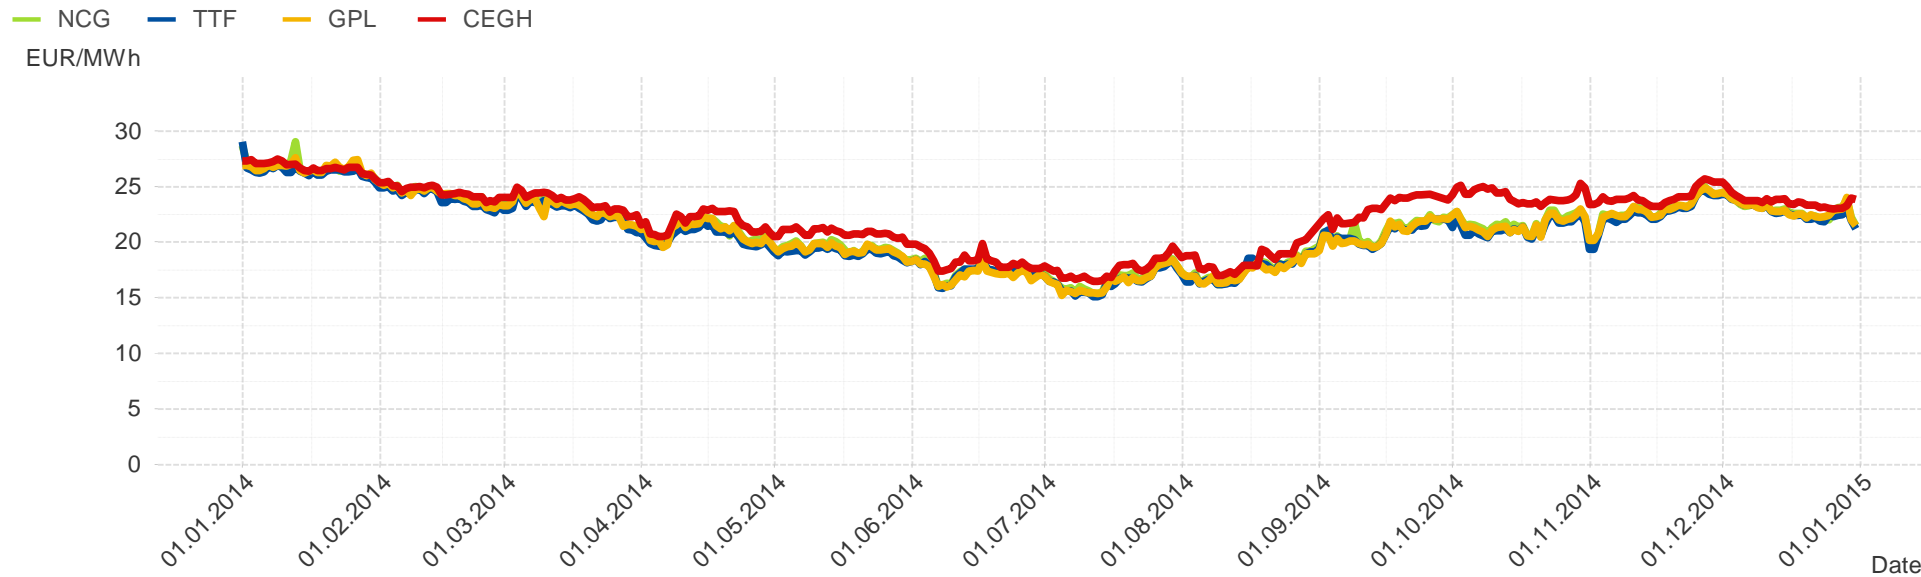

Hourly balanced balance energy prices

● Hourly BE price buy ● Hourly BE price sell

Daily balanced balance energy prices

● Daily BE price buy ● Daily BE price sell

Daily spot reference prices

Spot trade volumes per month