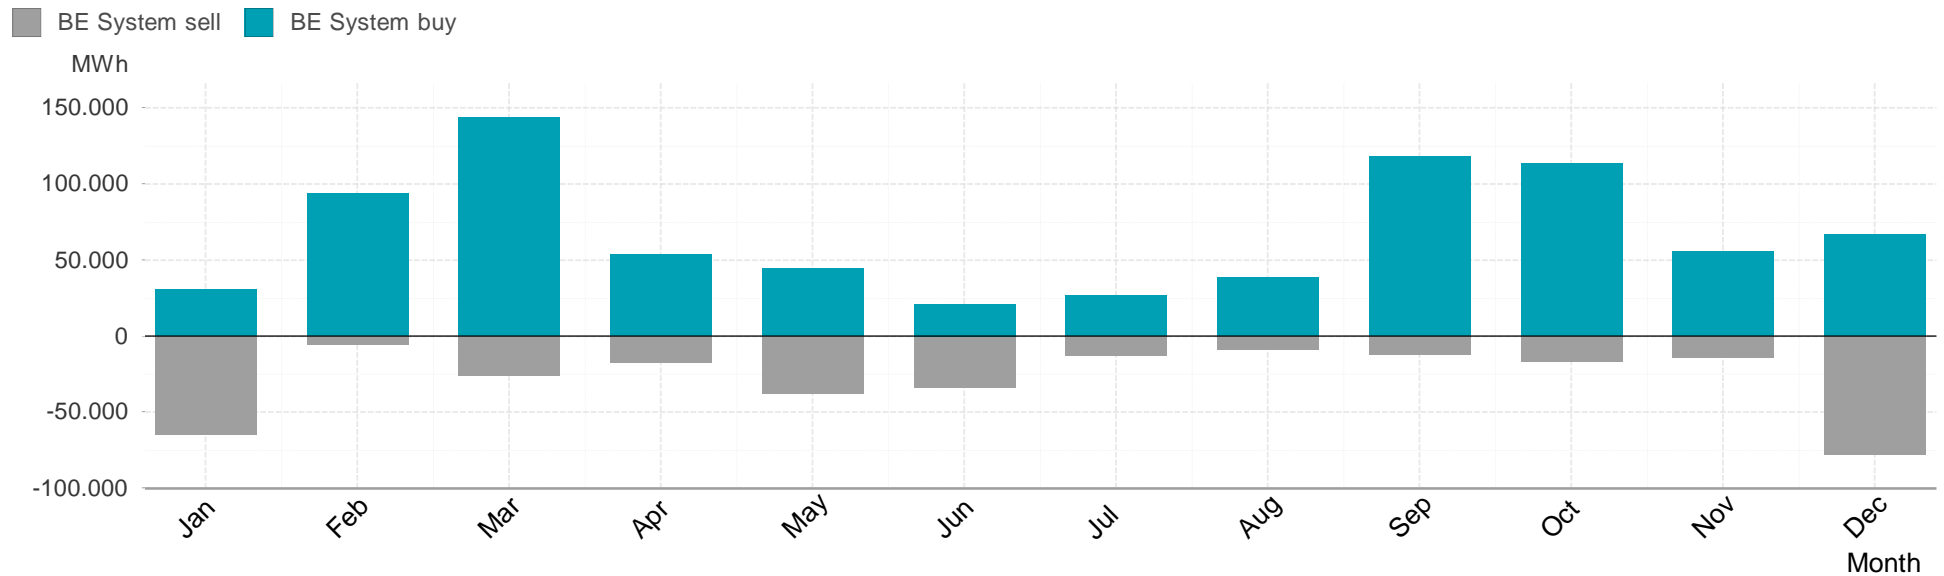

Energy**Monitor**.at

Gas Report

Year 2014

Consumption of the market area "RZ Ost" per Month

Imbalance of the market area "RZ Ost" per Month

Hourly balanced balance energy volume per month

Daily balanced balance energy volumes per month

Hourly balanced balance energy prices

● Hourly BE price buy ● Hourly BE price sell

Daily balanced balance energy prices

● Daily BE price buy ● Daily BE price sell

Daily spot reference prices

Spot trade volumes per month