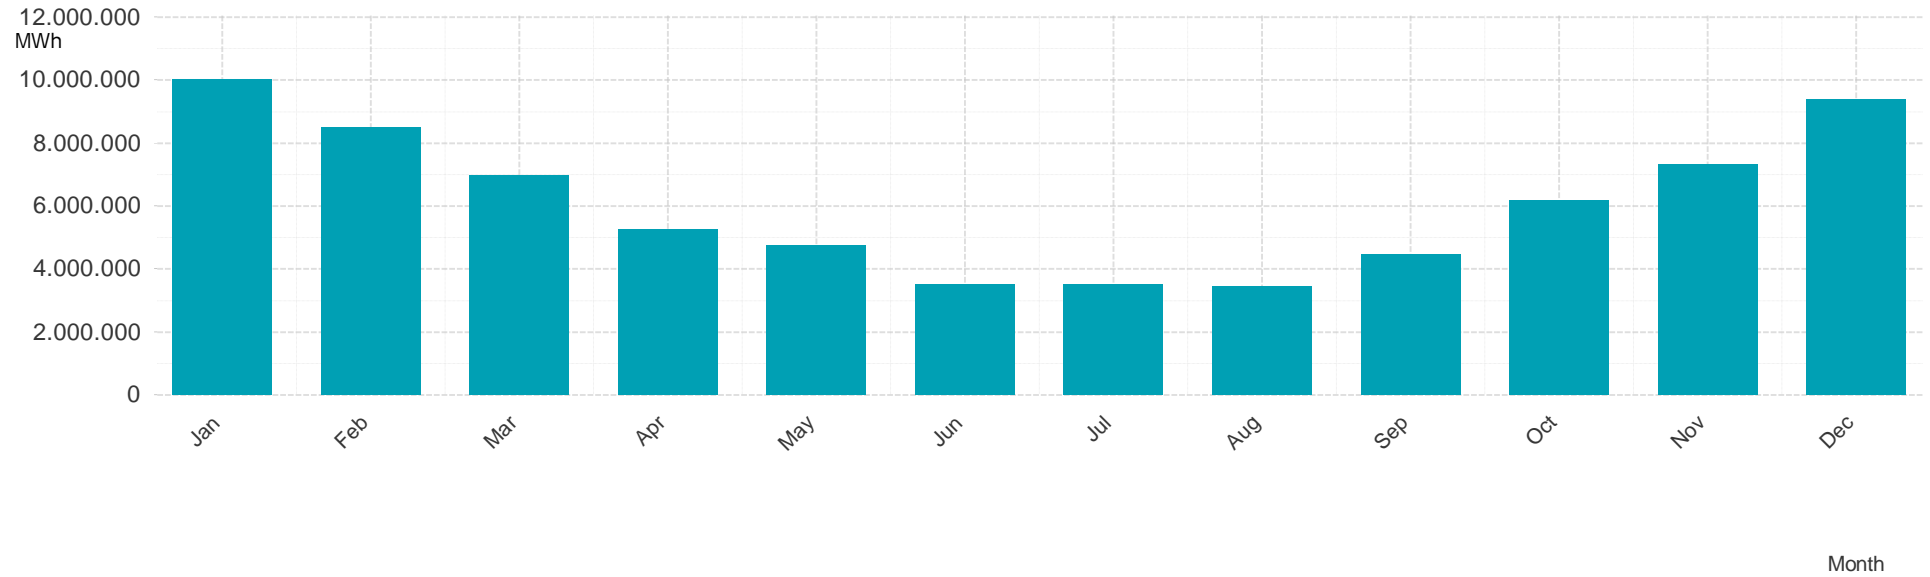

Energy**Monitor**.at

Gas Report

Year 2014

Consumption of the market area "RZ Ost" per Month

Imbalance of the market area "RZ Ost" per Month

Hourly balanced balance energy volume per month

Daily balanced balance energy volumes per month

Hourly balanced balance energy prices

● Hourly BE price buy ● Hourly BE price sell

Daily balanced balance energy prices

● Daily BE price buy ● Daily BE price sell

Daily spot reference prices

Spot trade volumes per month