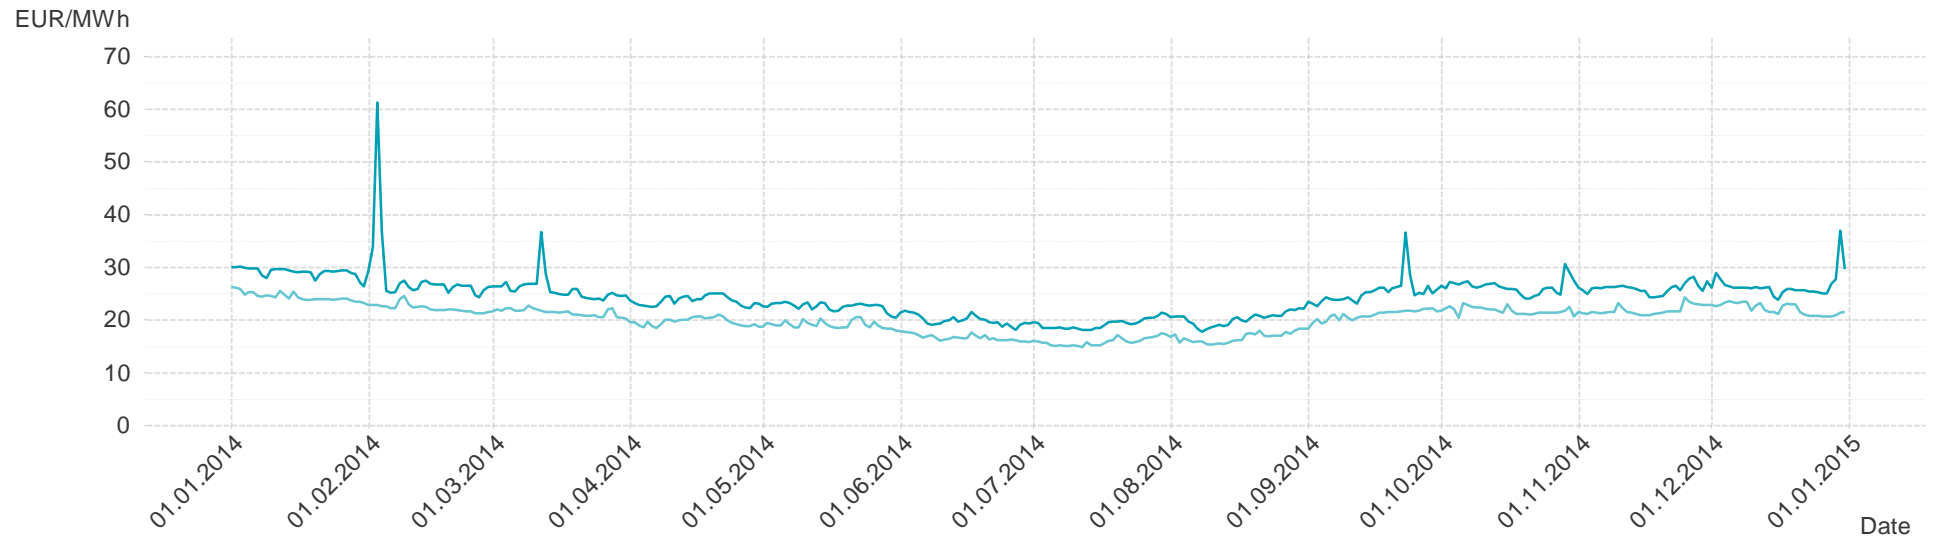

Energy**Monitor**.at

Gas Report

Year 2014

Consumption of the market area "RZ Ost" per Month

Imbalance of the market area "RZ Ost" per Month

Hourly balanced balance energy volume per month

Daily balanced balance energy volumes per month

Hourly balanced balance energy prices

● Hourly BE price buy ● Hourly BE price sell

Daily balanced balance energy prices

● Daily BE price buy ● Daily BE price sell

Daily spot reference prices

Spot trade volumes per month