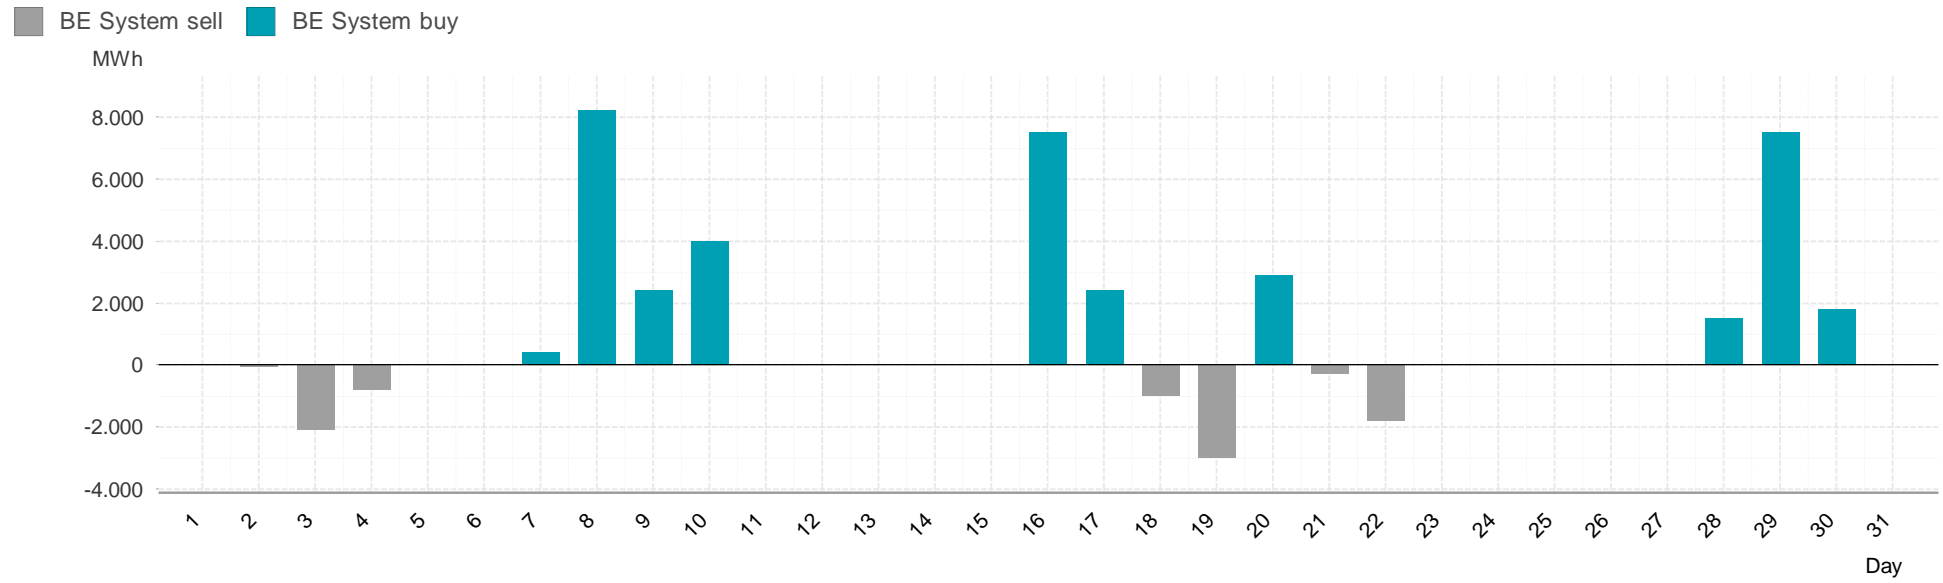

Energy**Monitor**.at

Gas Report

Month: Aug 2014

Imbalance of the market area "RZ Ost" per day

Consumption of the market area "RZ Ost" per day

Imbalance of the market area "RZ Ost" per hour

Consumption of the market area "RZ Ost" per hour

Hourly balanced balance energy price

Hourly balanced balance energy volume

Daily balanced balance energy price

Daily balanced balance energy volumes

Daily spot reference price

Daily spot volume