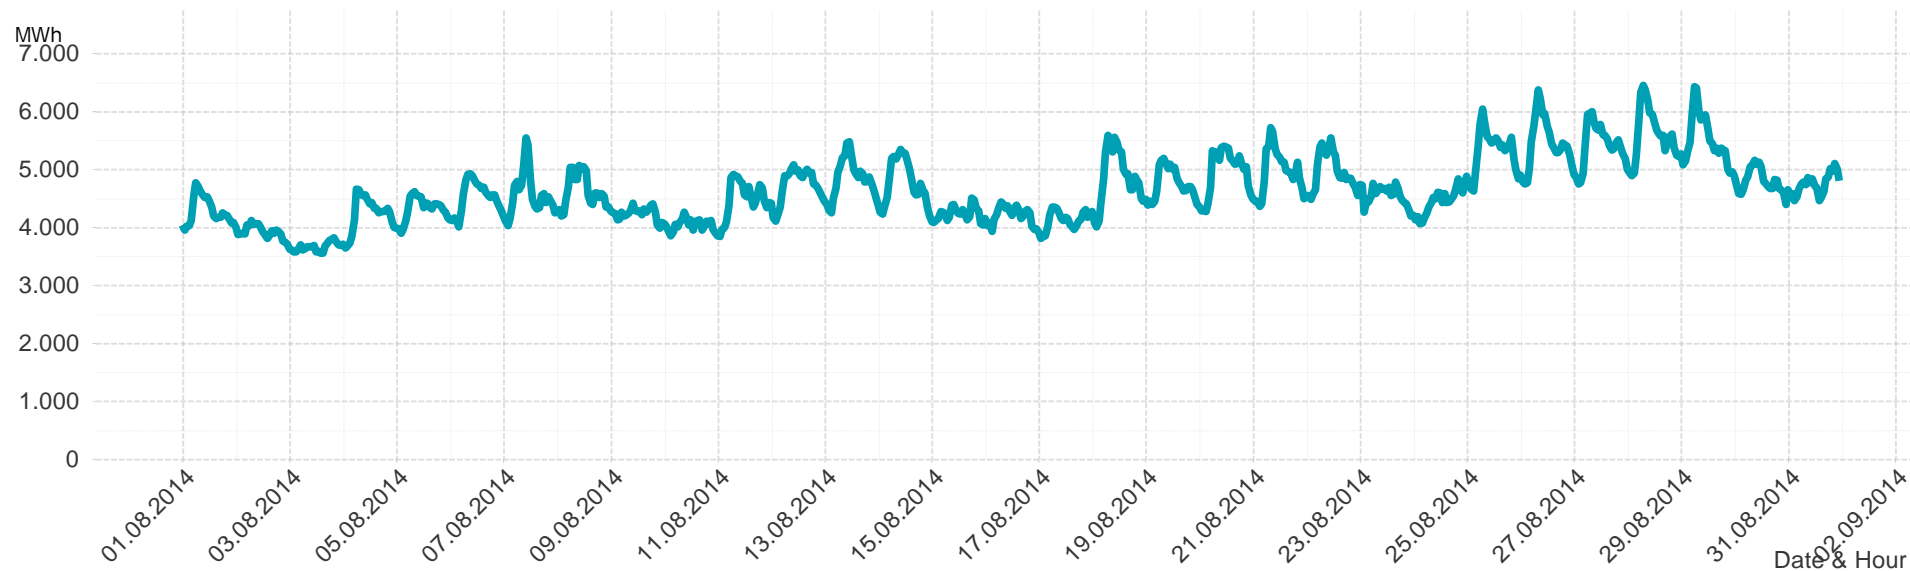

Energy**Monitor**.at

Gas Report

Month: Aug 2014

Imbalance of the market area "RZ Ost" per day

Consumption of the market area "RZ Ost" per day

Imbalance of the market area "RZ Ost" per hour

Consumption of the market area "RZ Ost" per hour

Hourly balanced balance energy price

Hourly balanced balance energy volume

Daily balanced balance energy price

Daily balanced balance energy volumes

Daily spot reference price

Daily spot volume