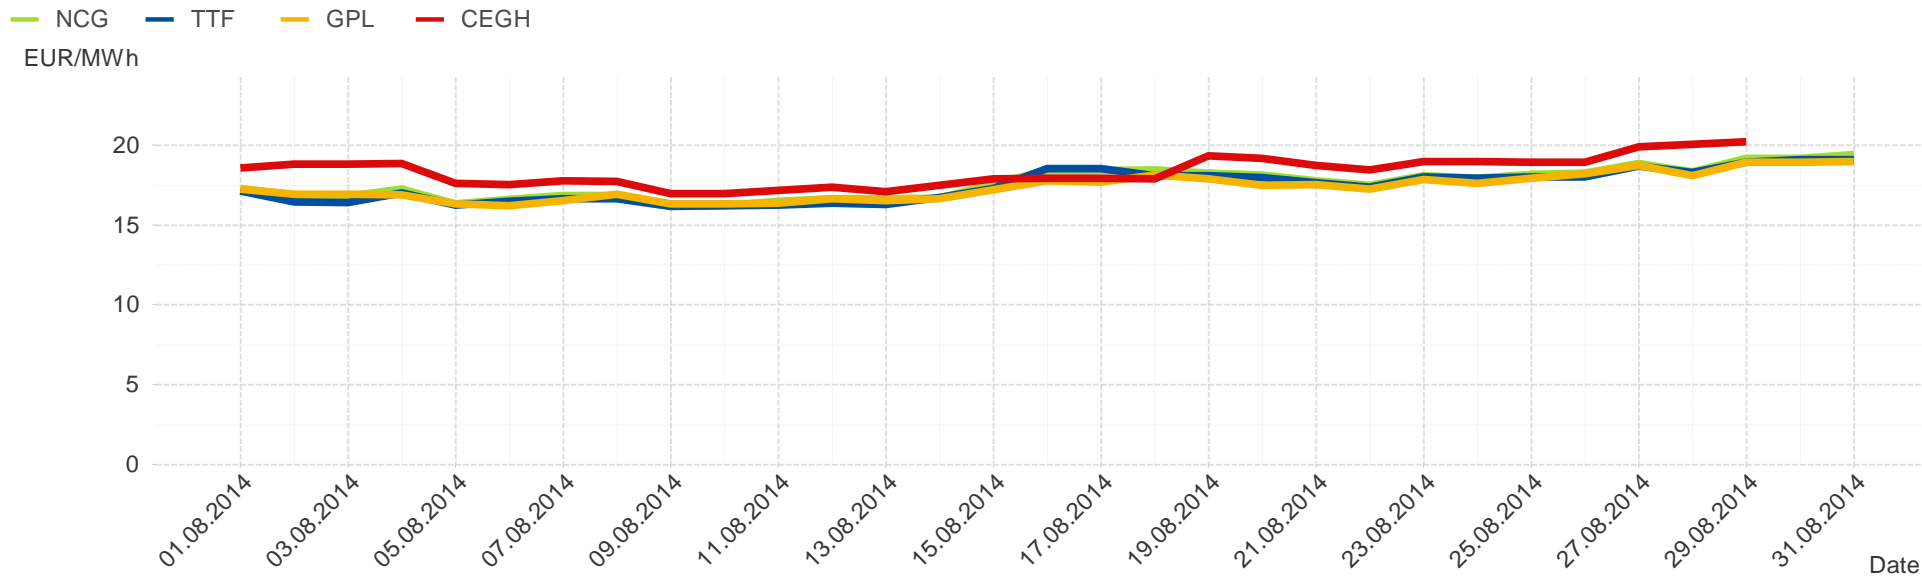

Hourly balanced balance energy price

Hourly balanced balance energy volume

Daily balanced balance energy price

Daily balanced balance energy volumes

Daily spot reference price

Daily spot volume