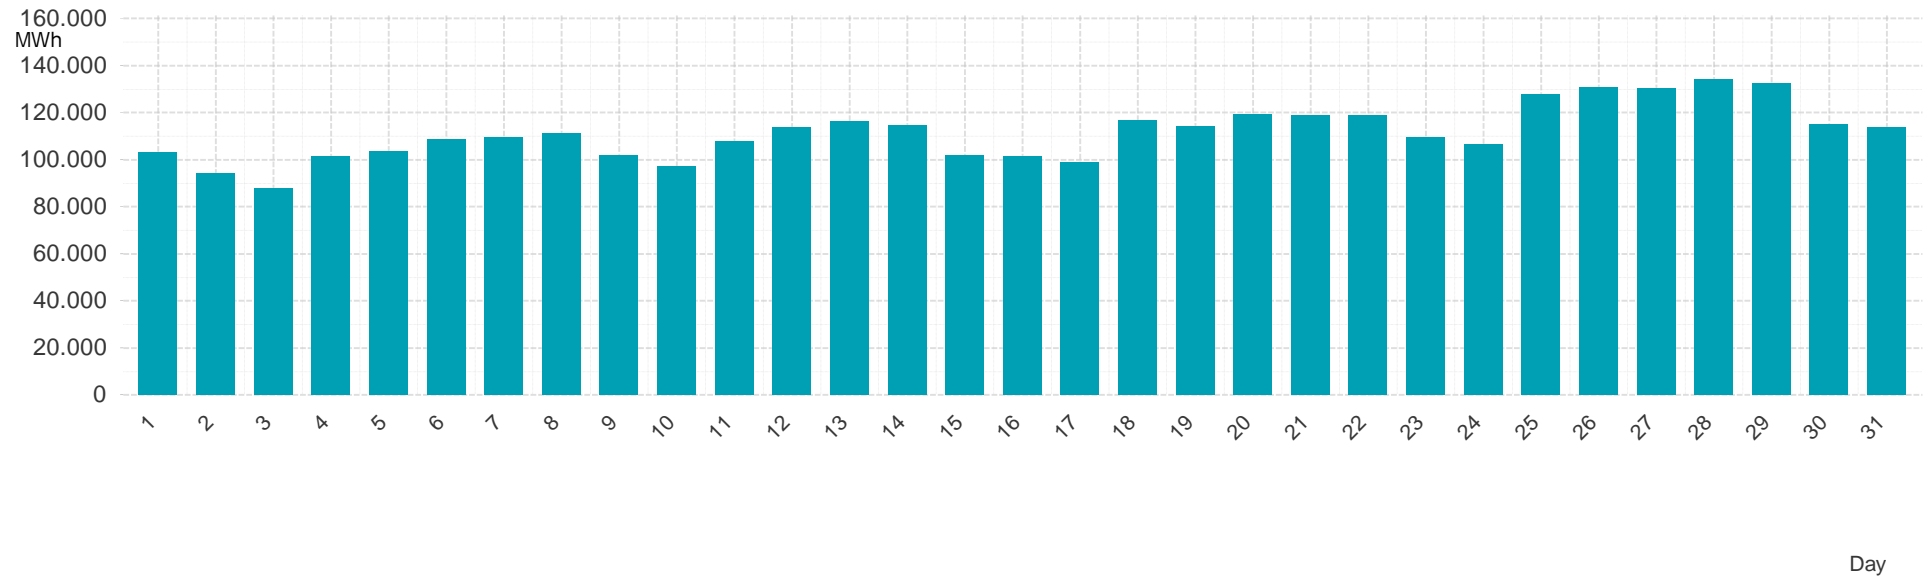

Energy**Monitor**.at

Gas Report

Month: Aug 2014

Imbalance of the market area "RZ Ost" per day

Consumption of the market area "RZ Ost" per day

Imbalance of the market area "RZ Ost" per hour

Consumption of the market area "RZ Ost" per hour

Hourly balanced balance energy price

Hourly balanced balance energy volume

Daily balanced balance energy price

Daily balanced balance energy volumes

Daily spot reference price

Daily spot volume