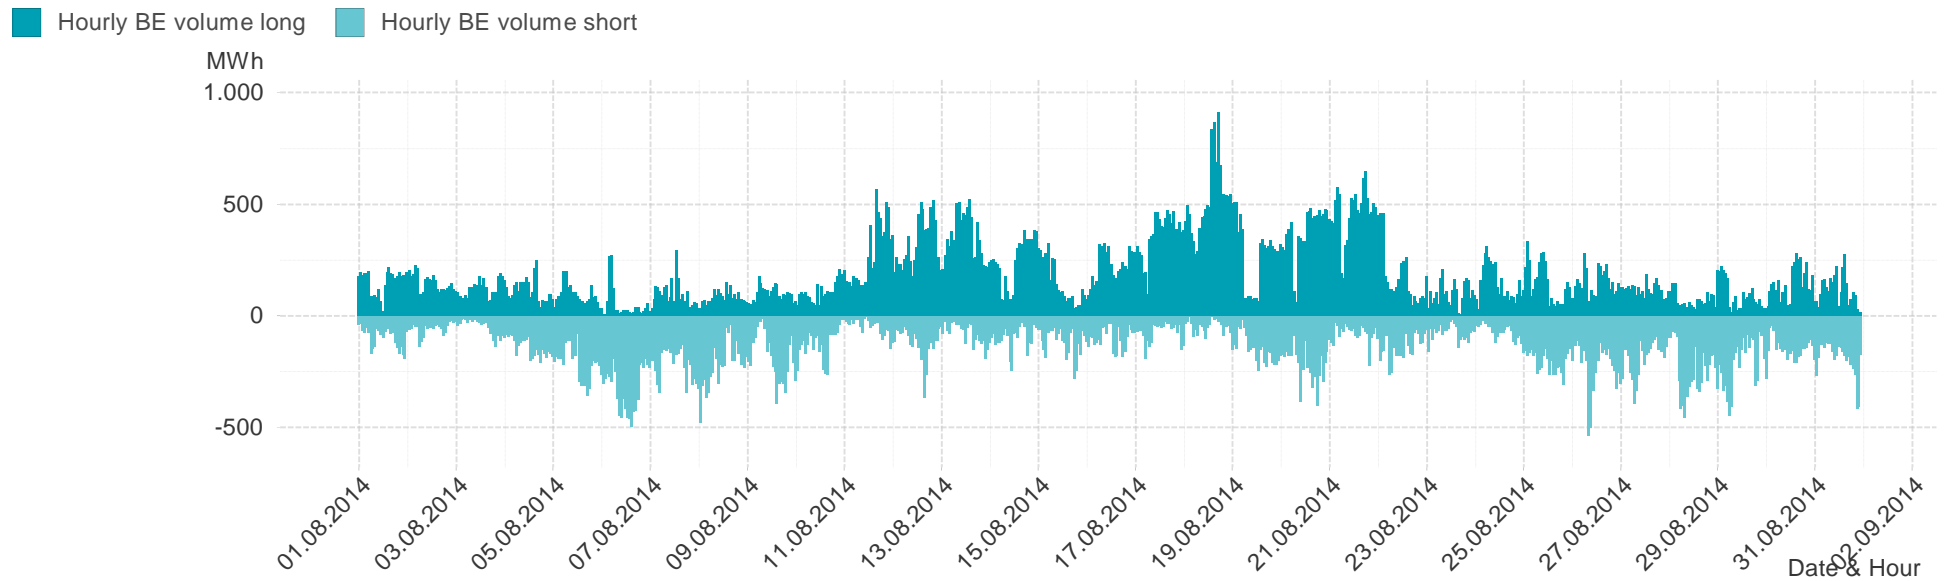

Energy**Monitor**.at

Gas Report

Month: Aug 2014

Imbalance of the market area "RZ Ost" per day

Consumption of the market area "RZ Ost" per day

Imbalance of the market area "RZ Ost" per hour

Consumption of the market area "RZ Ost" per hour

Hourly balanced balance energy price

Hourly balanced balance energy volume

Daily balanced balance energy price

Daily balanced balance energy volumes

Daily spot reference price

Daily spot volume