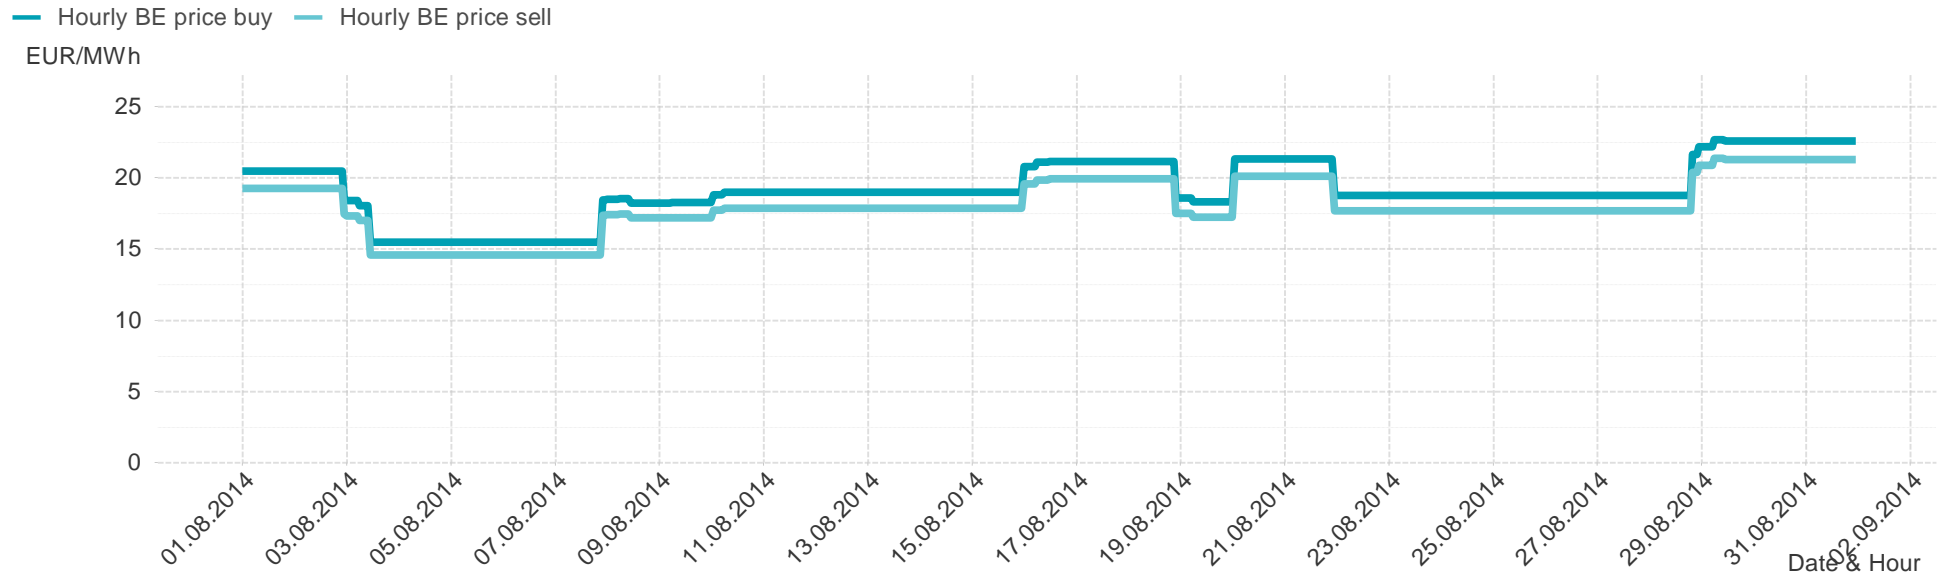

Energy**Monitor**.at

Gas Report

Month: Aug 2014

Imbalance of the market area "RZ Ost" per day

Consumption of the market area "RZ Ost" per day

Imbalance of the market area "RZ Ost" per hour

Consumption of the market area "RZ Ost" per hour

Hourly balanced balance energy price

Hourly balanced balance energy volume

Daily balanced balance energy price

Daily balanced balance energy volumes

Daily spot reference price

Daily spot volume