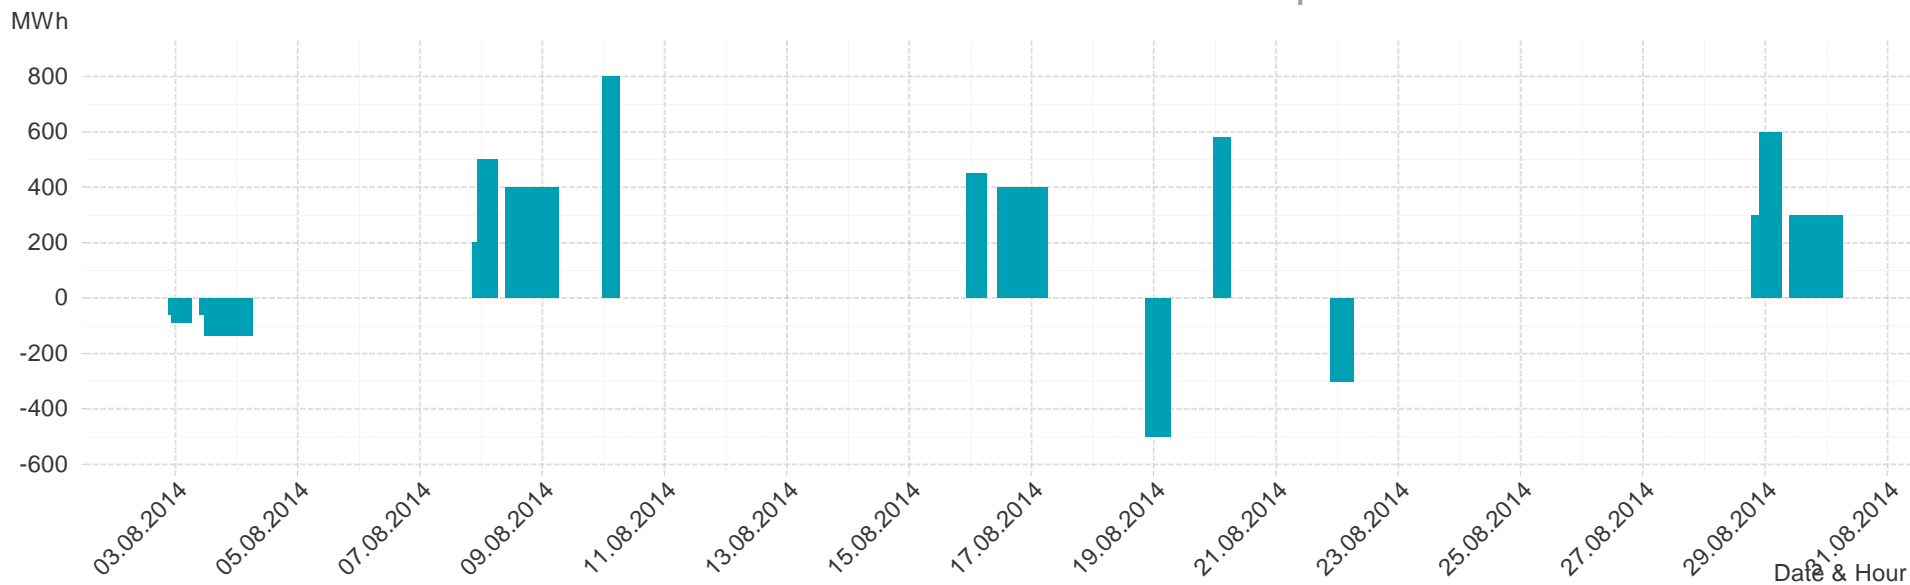

Energy**Monitor**.at

Gas Report

Month: Aug 2014

Imbalance of the market area "RZ Ost" per day

Consumption of the market area "RZ Ost" per day

Imbalance of the market area "RZ Ost" per hour

Consumption of the market area "RZ Ost" per hour

Hourly balanced balance energy price

Hourly balanced balance energy volume

Daily balanced balance energy price

Daily balanced balance energy volumes

Daily spot reference price

Daily spot volume