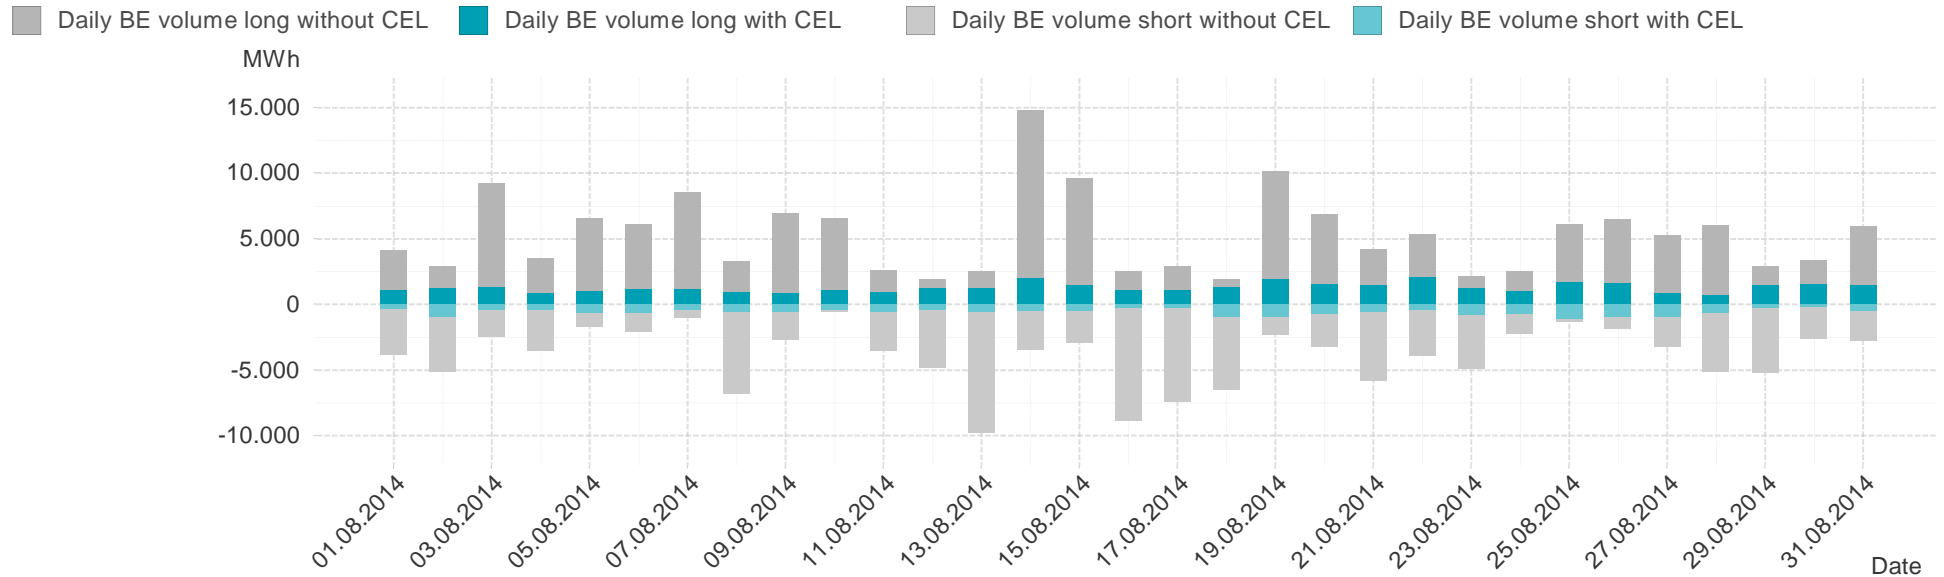

Hourly balanced balance energy price

Hourly balanced balance energy volume

Daily balanced balance energy price

Daily balanced balance energy volumes

Daily spot reference price

Daily spot volume