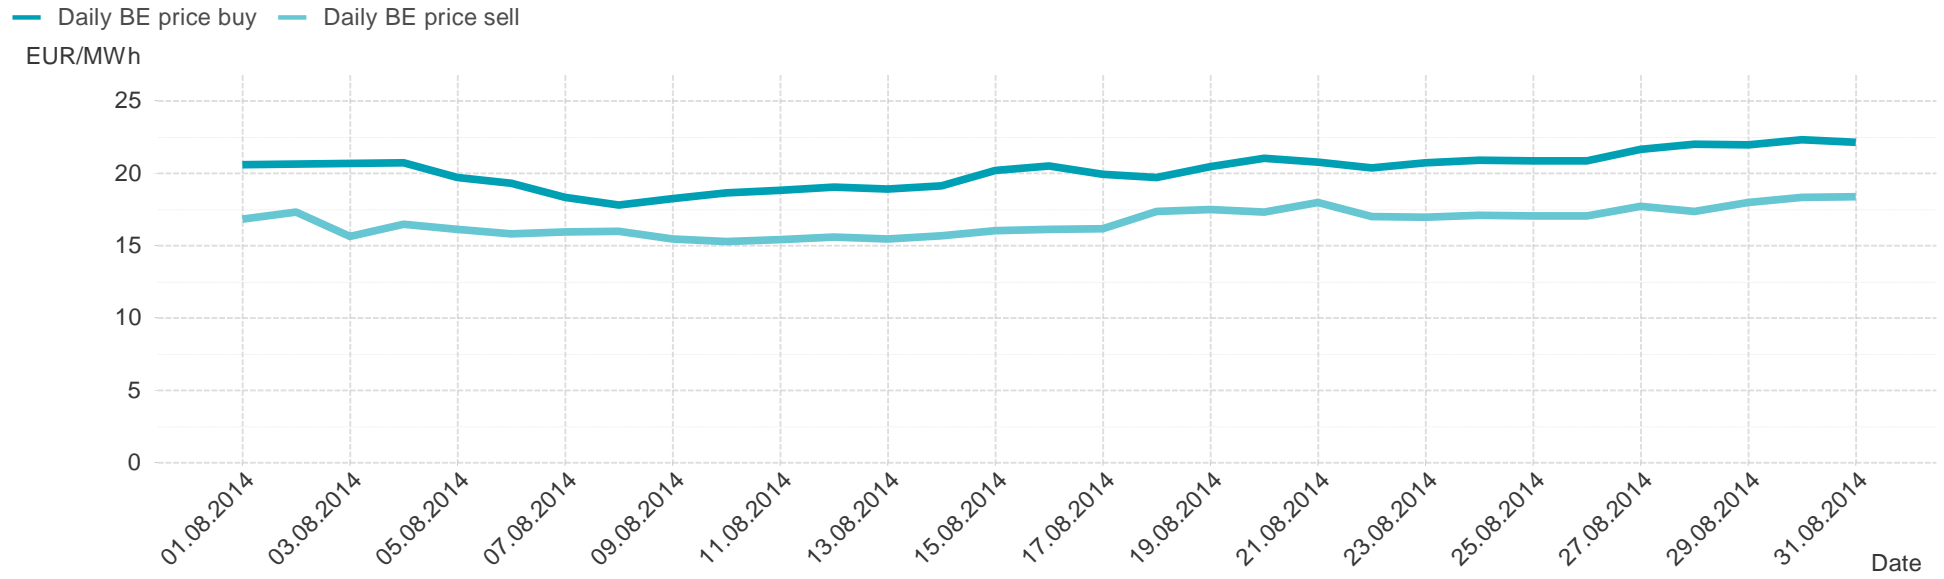

Energy**Monitor**.at

Gas Report

Month: Aug 2014

Imbalance of the market area "RZ Ost" per day

Consumption of the market area "RZ Ost" per day

Imbalance of the market area "RZ Ost" per hour

Consumption of the market area "RZ Ost" per hour

Hourly balanced balance energy price

Hourly balanced balance energy volume

Daily balanced balance energy price

Daily balanced balance energy volumes

Daily spot reference price

Daily spot volume