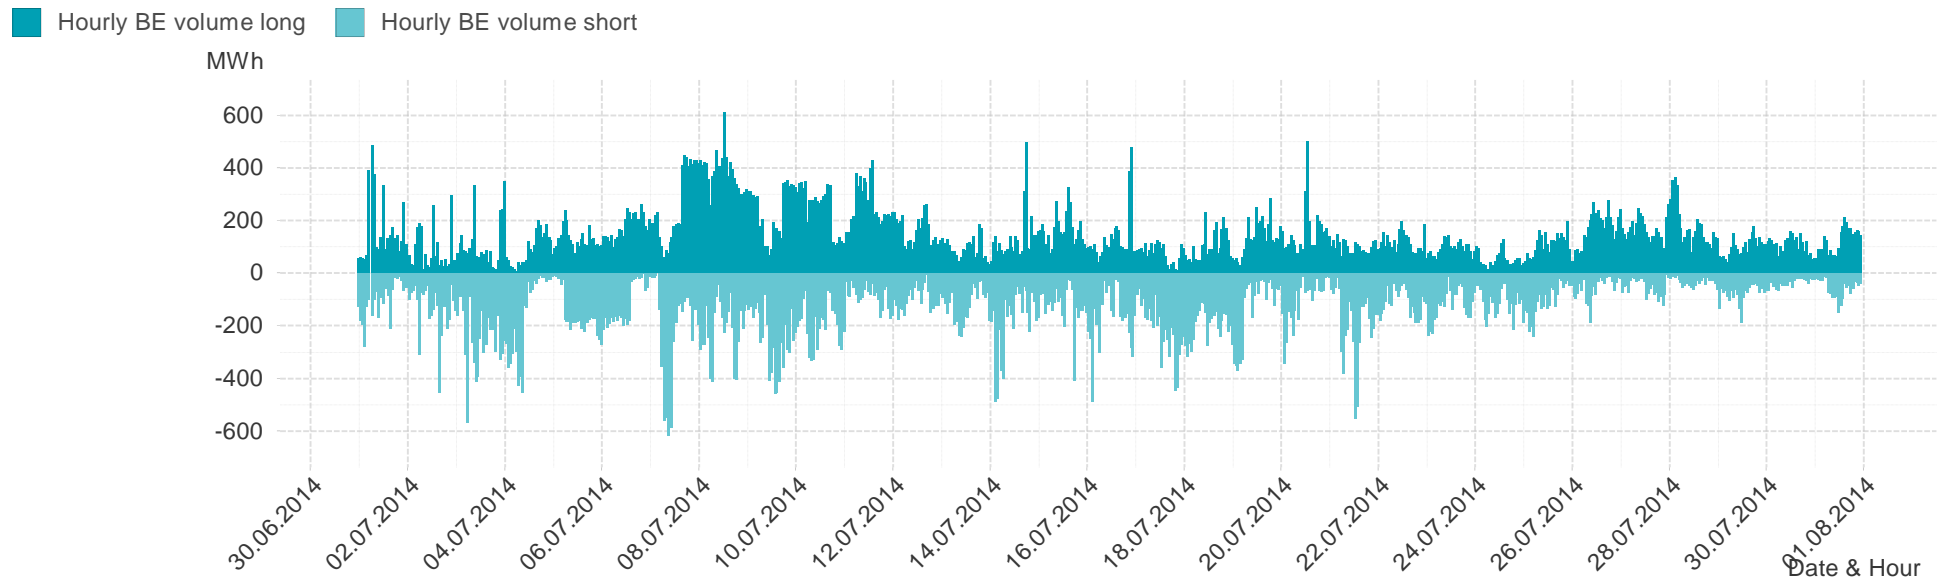

Energy**Monitor**.at

Gas Report

Month: Jul 2014

Imbalance of the market area "RZ Ost" per day

Consumption of the market area "RZ Ost" per day

Imbalance of the market area "RZ Ost" per hour

Consumption of the market area "RZ Ost" per hour

Hourly balanced balance energy price

Hourly balanced balance energy volume

Daily balanced balance energy price

Daily balanced balance energy volumes

Daily spot reference price

Daily spot volume