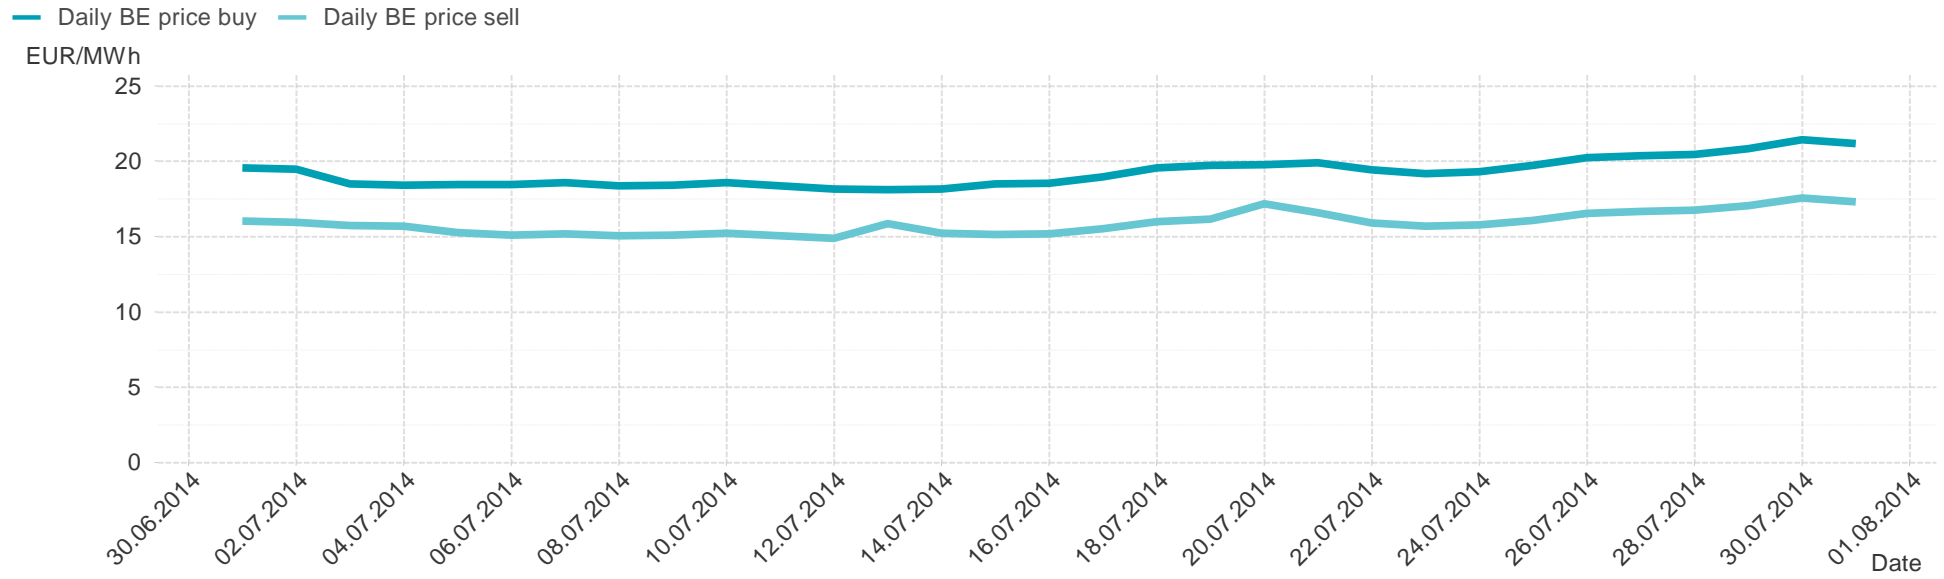

Energy**Monitor**.at

Gas Report

Month: Jul 2014

Imbalance of the market area "RZ Ost" per day

Consumption of the market area "RZ Ost" per day

Imbalance of the market area "RZ Ost" per hour

Consumption of the market area "RZ Ost" per hour

Hourly balanced balance energy price

Hourly balanced balance energy volume

Daily balanced balance energy price

Daily balanced balance energy volumes

Daily spot reference price

Daily spot volume