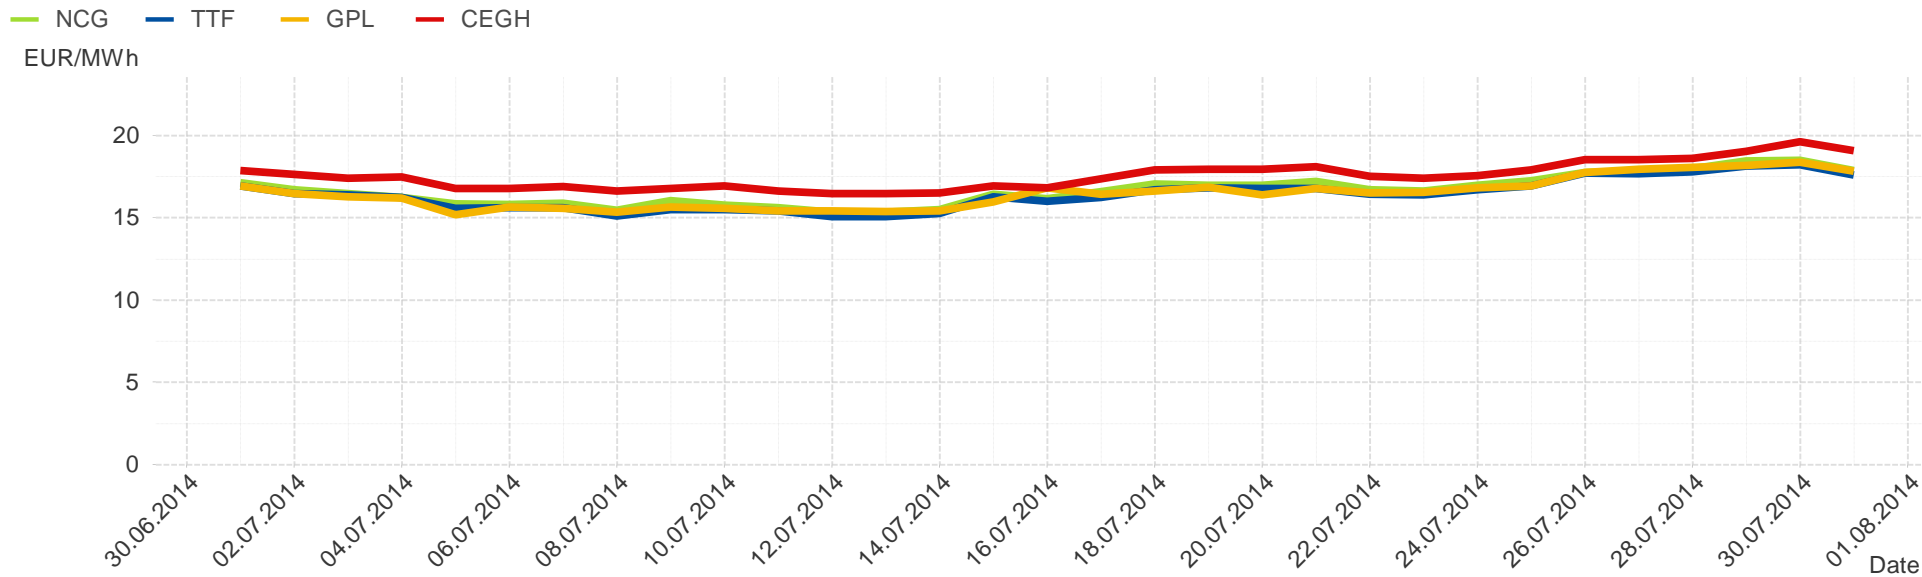

Hourly balanced balance energy price

Hourly balanced balance energy volume

Daily balanced balance energy price

Daily balanced balance energy volumes

Daily spot reference price

Daily spot volume