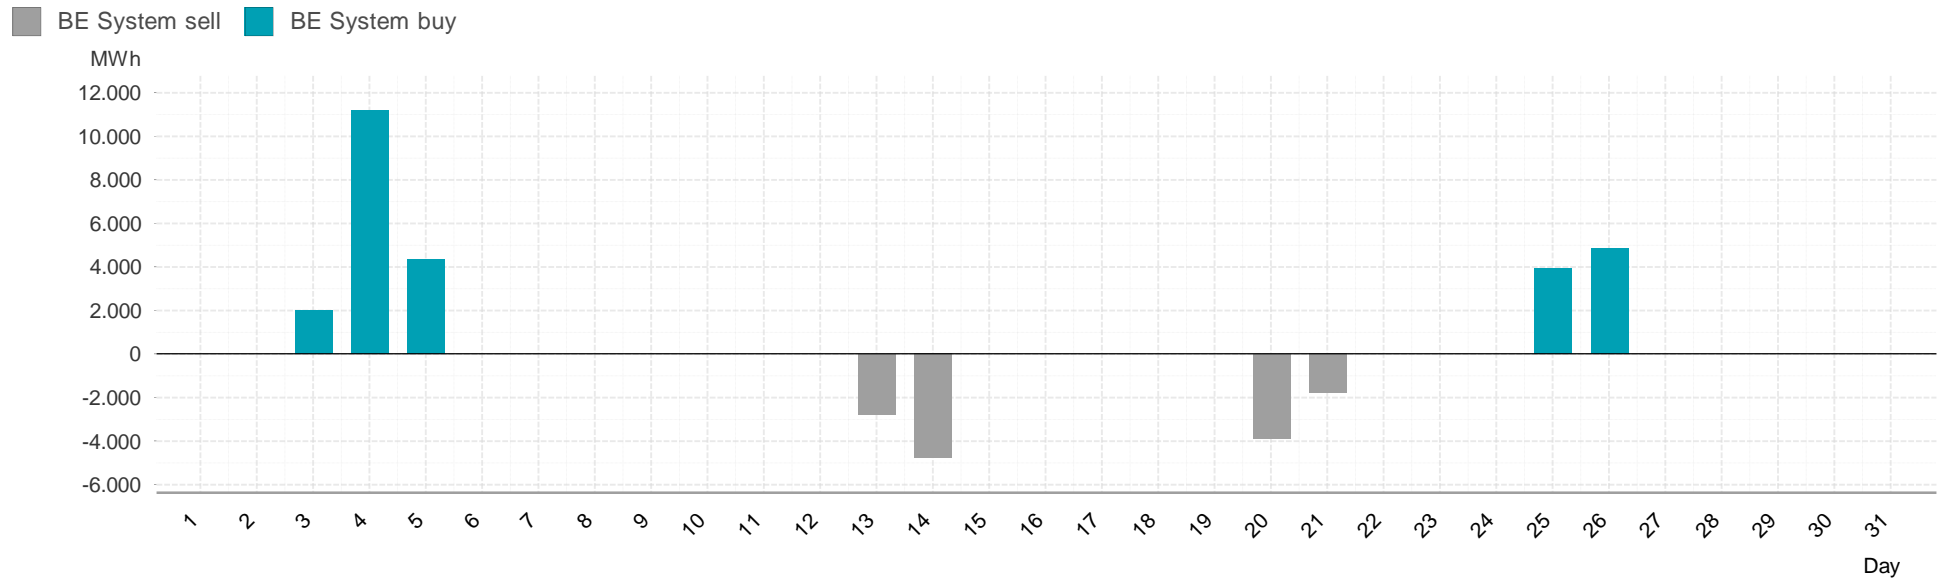

Energy**Monitor**.at

Gas Report

Month: Jul 2014

Imbalance of the market area "RZ Ost" per day

Consumption of the market area "RZ Ost" per day

Imbalance of the market area "RZ Ost" per hour

Consumption of the market area "RZ Ost" per hour

Hourly balanced balance energy price

Hourly balanced balance energy volume

Daily balanced balance energy price

Daily balanced balance energy volumes

Daily spot reference price

Daily spot volume