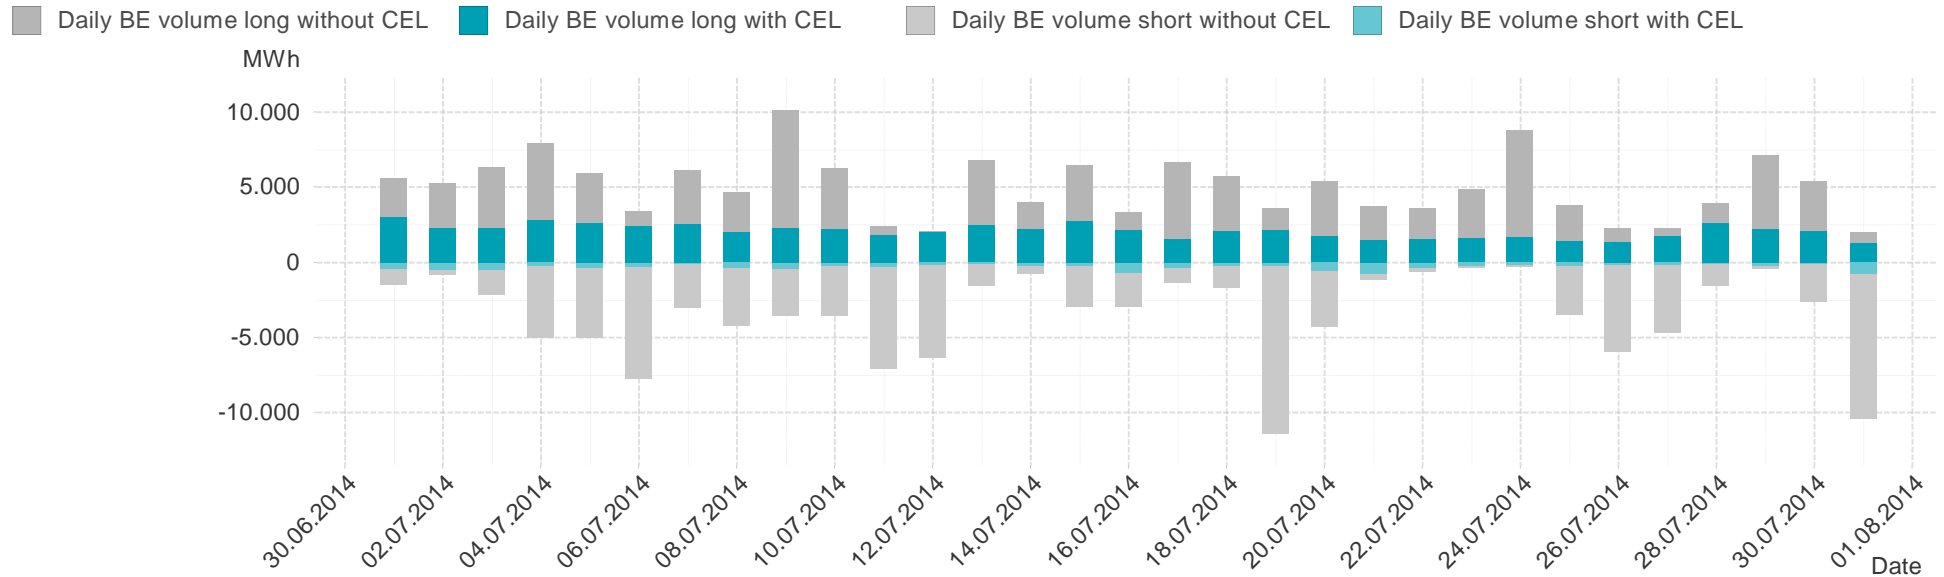

Hourly balanced balance energy price

Hourly balanced balance energy volume

Daily balanced balance energy price

Daily balanced balance energy volumes

Daily spot reference price

Daily spot volume