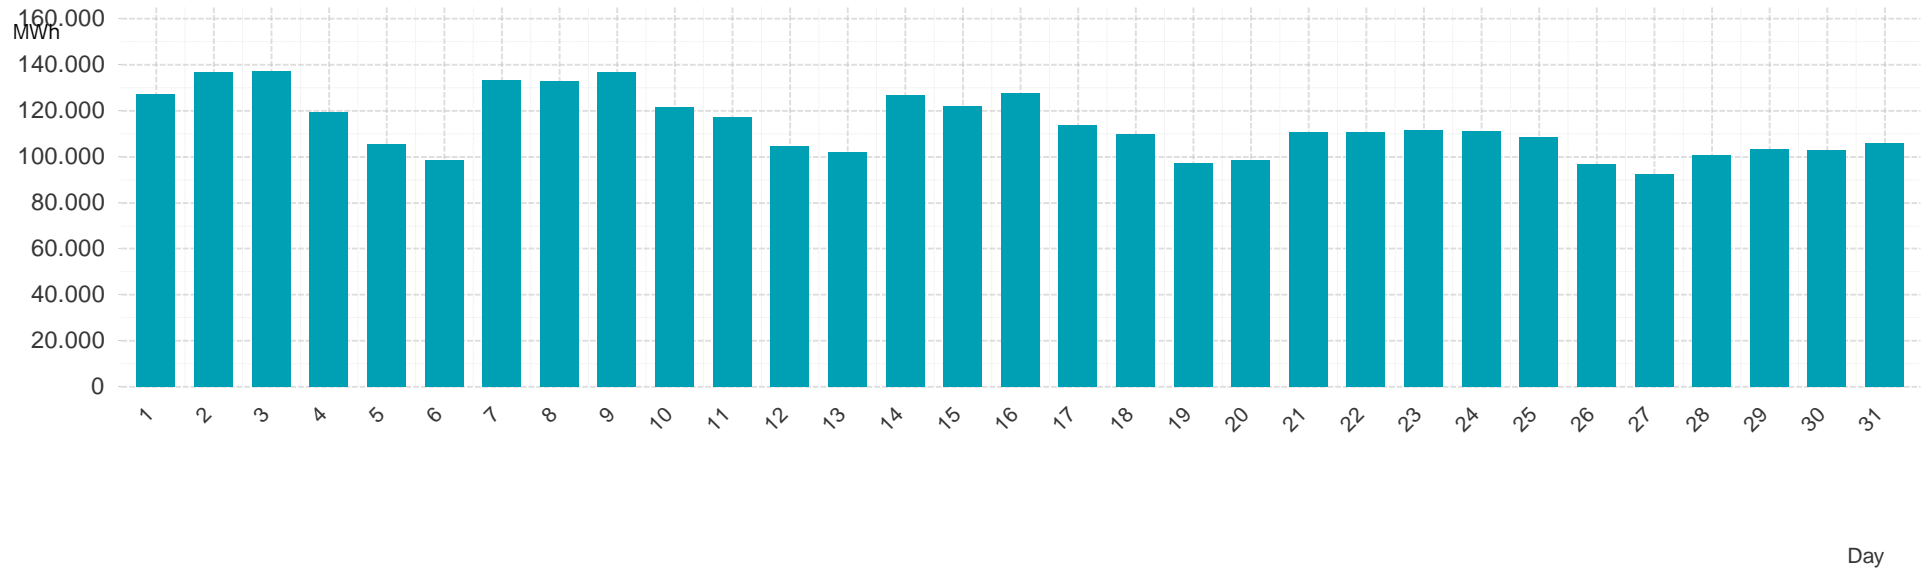

Energy**Monitor**.at

Gas Report

Month: Jul 2014

Imbalance of the market area "RZ Ost" per day

Consumption of the market area "RZ Ost" per day

Imbalance of the market area "RZ Ost" per hour

Consumption of the market area "RZ Ost" per hour

Hourly balanced balance energy price

Hourly balanced balance energy volume

Daily balanced balance energy price

Daily balanced balance energy volumes

Daily spot reference price

Daily spot volume