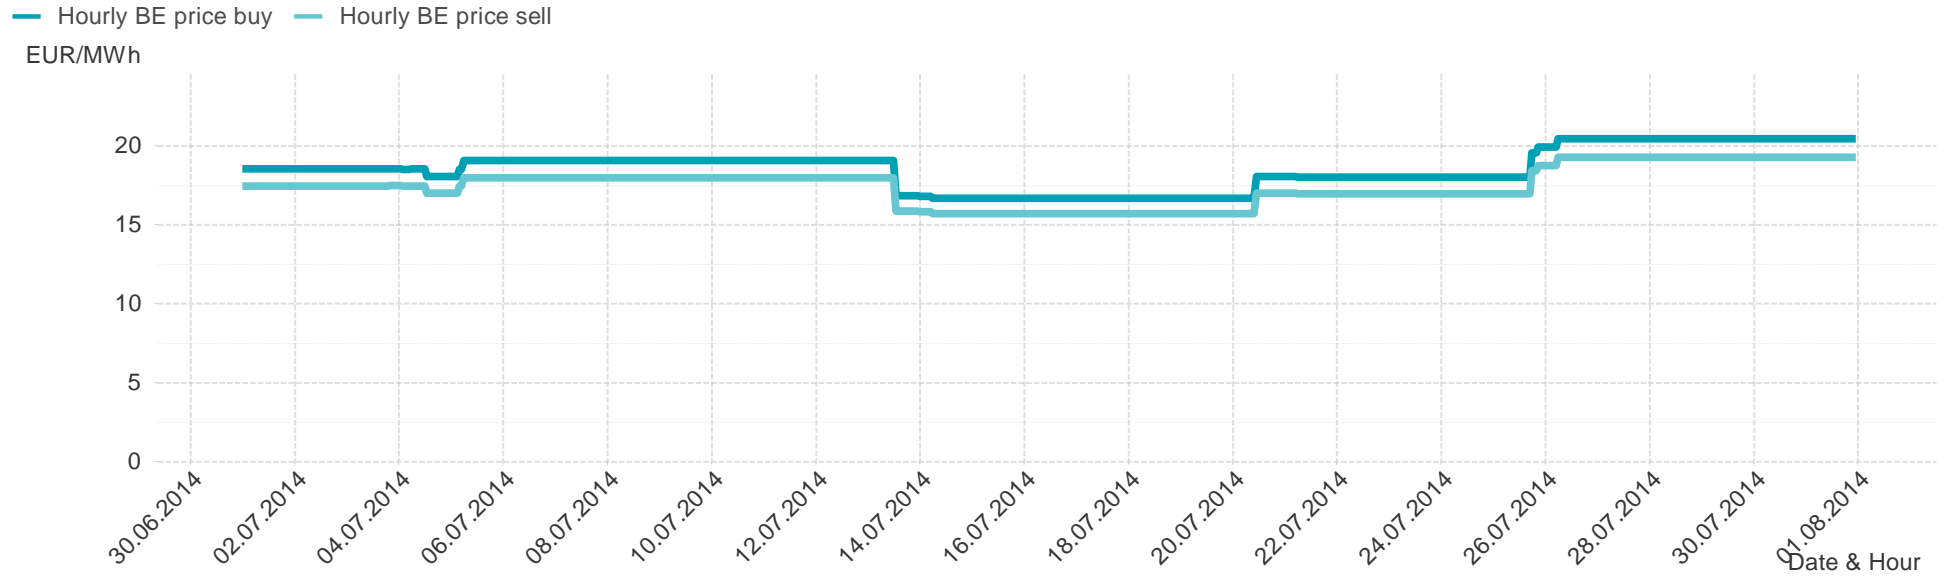

Energy**Monitor**.at

Gas Report

Month: Jul 2014

Imbalance of the market area "RZ Ost" per day

Consumption of the market area "RZ Ost" per day

Imbalance of the market area "RZ Ost" per hour

Consumption of the market area "RZ Ost" per hour

Hourly balanced balance energy price

Hourly balanced balance energy volume

Daily balanced balance energy price

Daily balanced balance energy volumes

Daily spot reference price

Daily spot volume