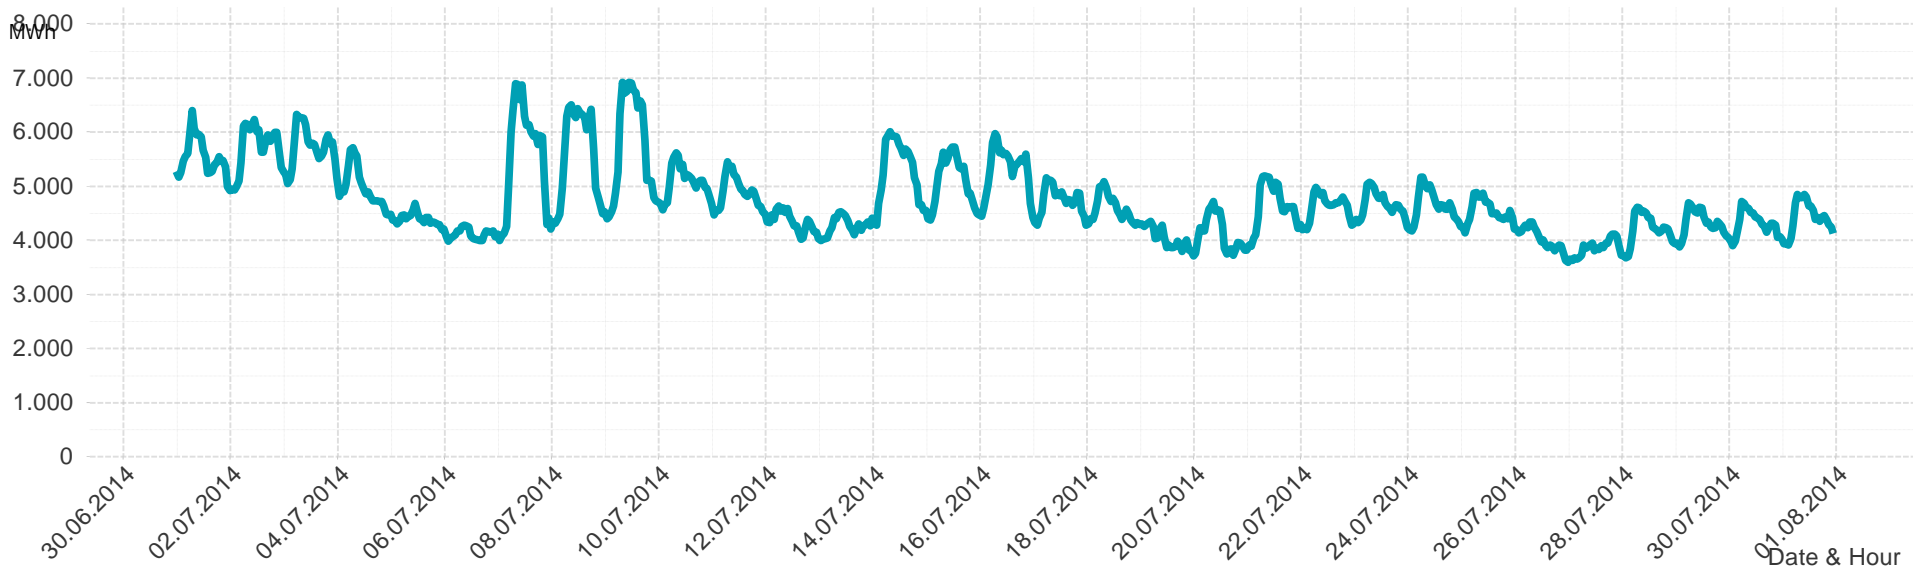

Energy**Monitor**.at

Gas Report

Month: Jul 2014

Imbalance of the market area "RZ Ost" per day

Consumption of the market area "RZ Ost" per day

Imbalance of the market area "RZ Ost" per hour

Consumption of the market area "RZ Ost" per hour

Hourly balanced balance energy price

Hourly balanced balance energy volume

Daily balanced balance energy price

Daily balanced balance energy volumes

Daily spot reference price

Daily spot volume