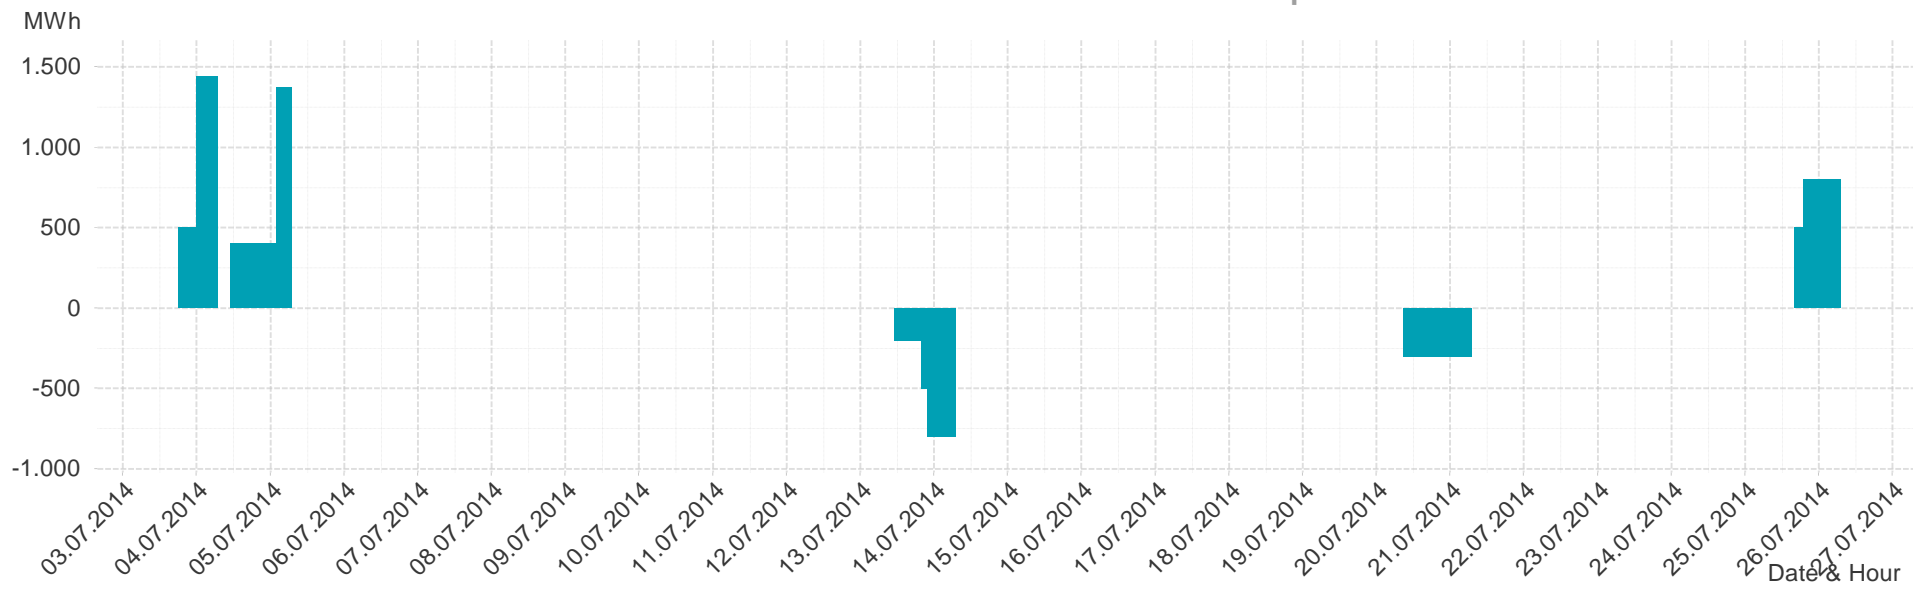

Energy**Monitor**.at

Gas Report

Month: Jul 2014

Imbalance of the market area "RZ Ost" per day

Consumption of the market area "RZ Ost" per day

Imbalance of the market area "RZ Ost" per hour

Consumption of the market area "RZ Ost" per hour

Hourly balanced balance energy price

Hourly balanced balance energy volume

Daily balanced balance energy price

Daily balanced balance energy volumes

Daily spot reference price

Daily spot volume