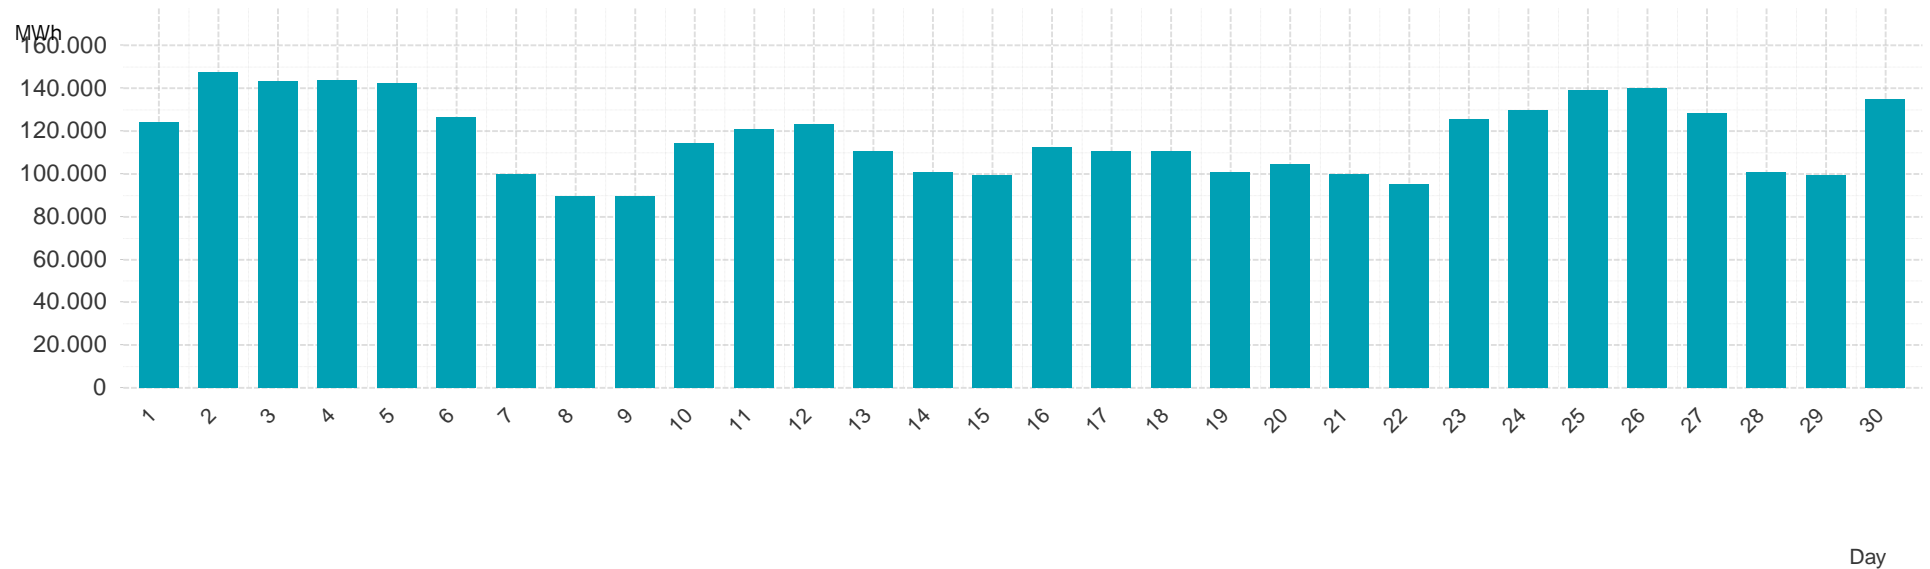

Energy**Monitor**.at

Gas Report

Month: Jun 2014

Imbalance of the market area "RZ Ost" per day

Consumption of the market area "RZ Ost" per day

Imbalance of the market area "RZ Ost" per hour

Consumption of the market area "RZ Ost" per hour

Hourly balanced balance energy price

Hourly balanced balance energy volume

Daily balanced balance energy price

Daily balanced balance energy volumes

Daily spot reference price

Daily spot volume