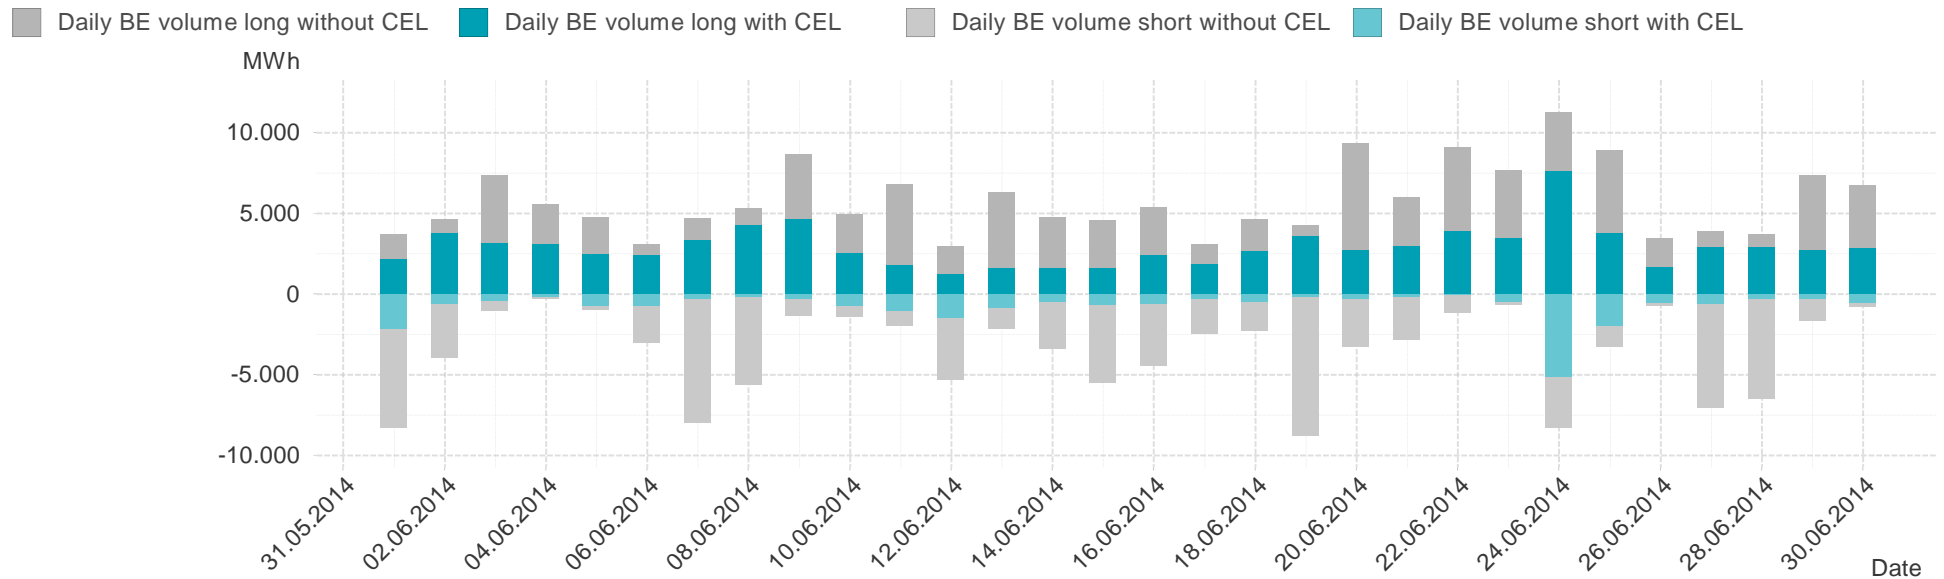

Hourly balanced balance energy price

Hourly balanced balance energy volume

Daily balanced balance energy price

Daily balanced balance energy volumes

Daily spot reference price

Daily spot volume