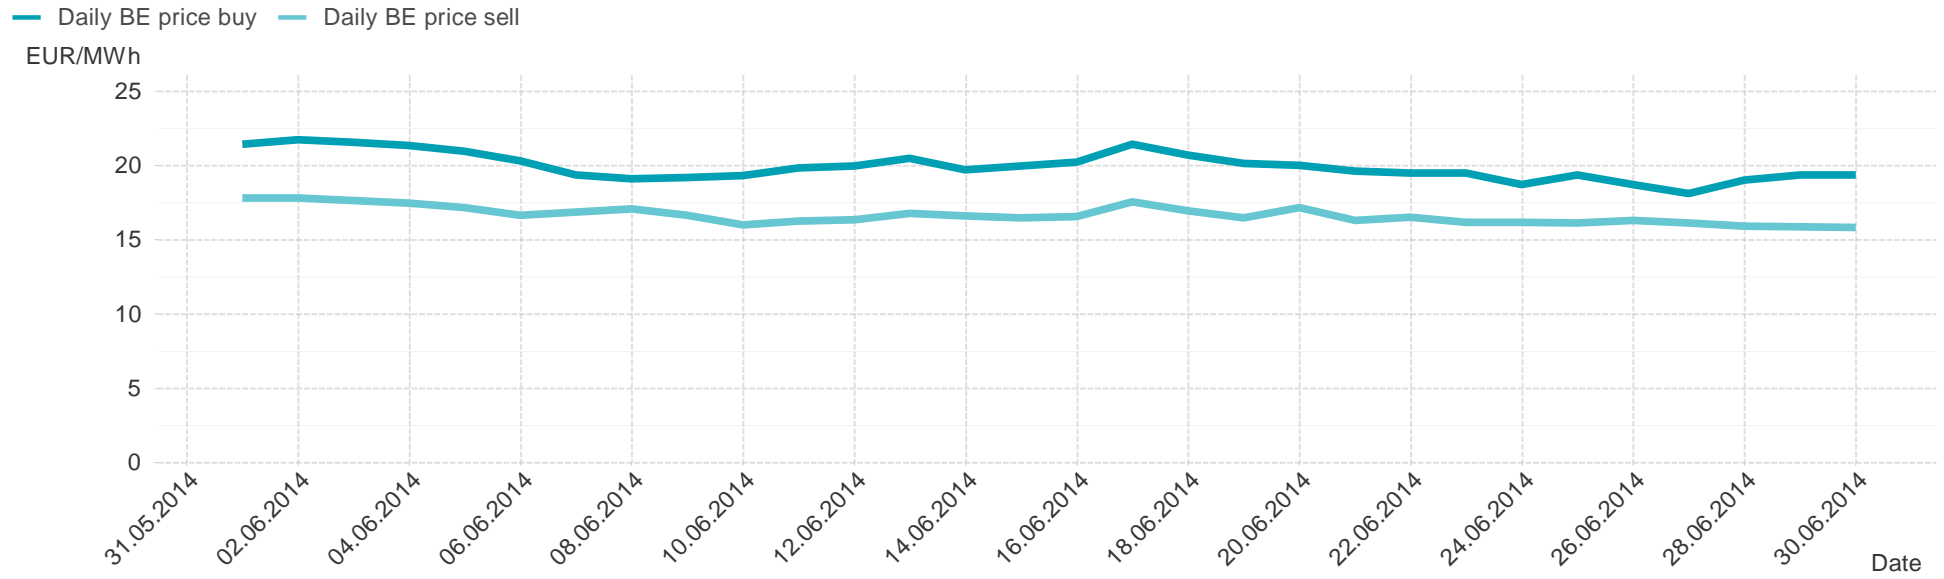

Energy**Monitor**.at

Gas Report

Month: Jun 2014

Imbalance of the market area "RZ Ost" per day

Consumption of the market area "RZ Ost" per day

Imbalance of the market area "RZ Ost" per hour

Consumption of the market area "RZ Ost" per hour

Hourly balanced balance energy price

Hourly balanced balance energy volume

Daily balanced balance energy price

Daily balanced balance energy volumes

Daily spot reference price

Daily spot volume