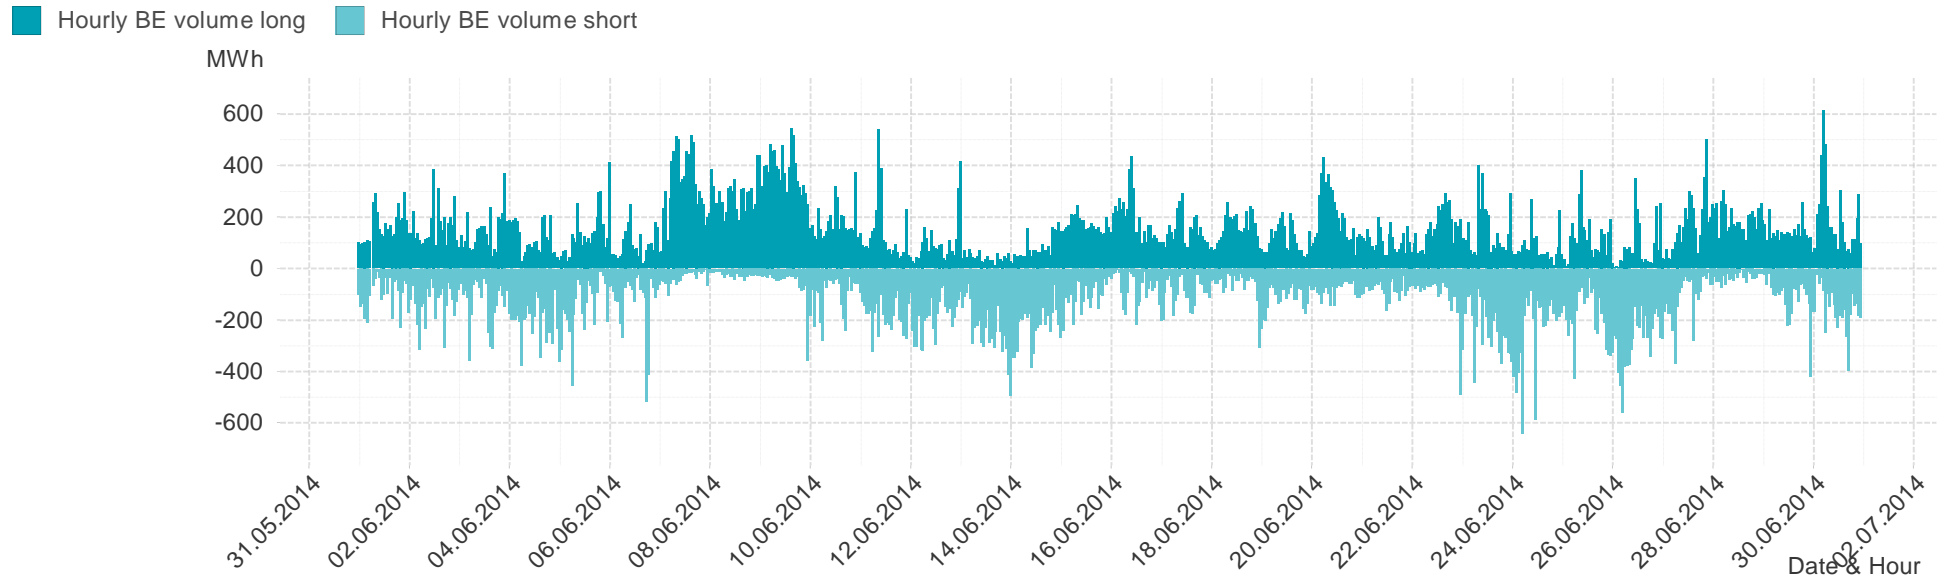

Energy**Monitor**.at

Gas Report

Month: Jun 2014

Imbalance of the market area "RZ Ost" per day

Consumption of the market area "RZ Ost" per day

Imbalance of the market area "RZ Ost" per hour

Consumption of the market area "RZ Ost" per hour

Hourly balanced balance energy price

Hourly balanced balance energy volume

Daily balanced balance energy price

Daily balanced balance energy volumes

Daily spot reference price

Daily spot volume