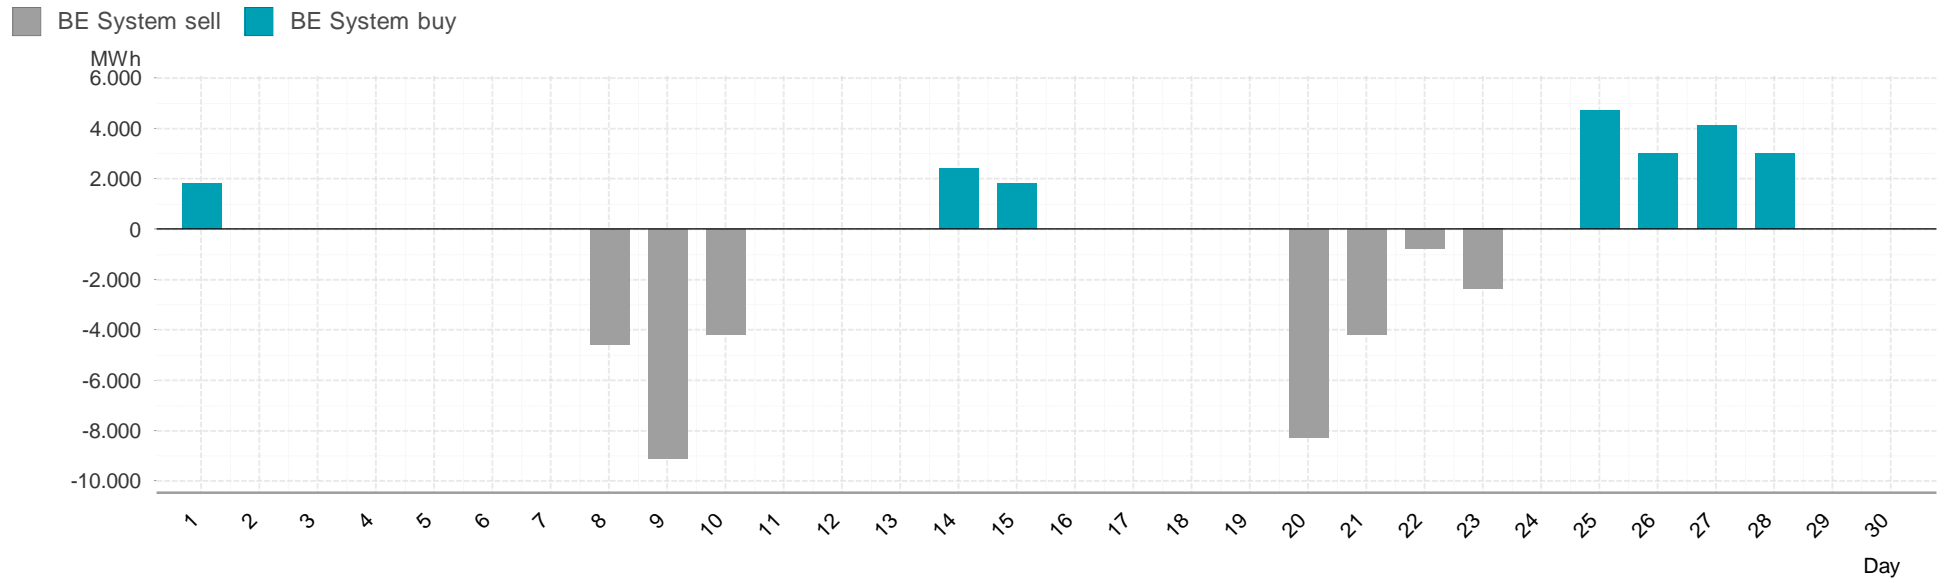

Energy**Monitor**.at

Gas Report

Month: Jun 2014

Imbalance of the market area "RZ Ost" per day

Consumption of the market area "RZ Ost" per day

Imbalance of the market area "RZ Ost" per hour

Consumption of the market area "RZ Ost" per hour

Hourly balanced balance energy price

Hourly balanced balance energy volume

Daily balanced balance energy price

Daily balanced balance energy volumes

Daily spot reference price

Daily spot volume