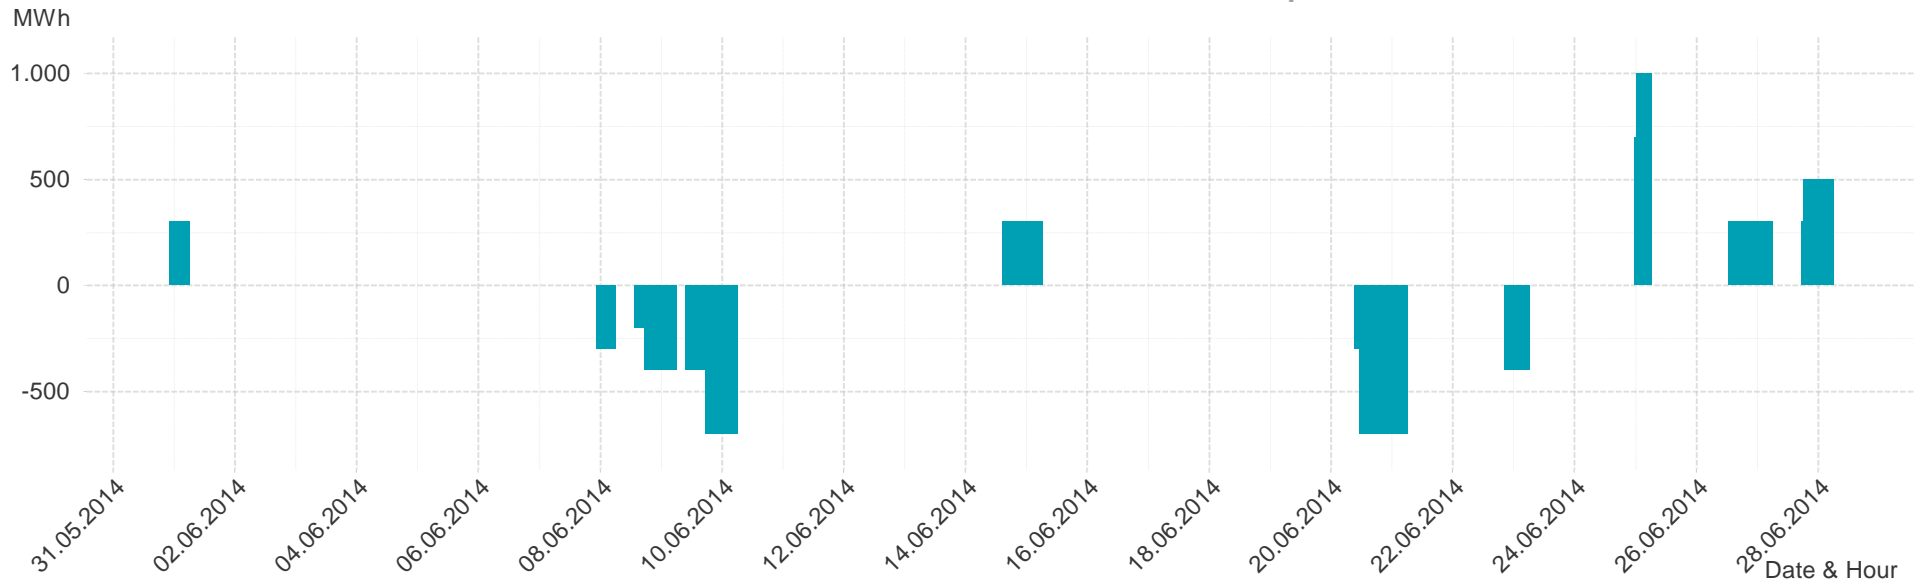

Energy**Monitor**.at

Gas Report

Month: Jun 2014

Imbalance of the market area "RZ Ost" per day

Consumption of the market area "RZ Ost" per day

Imbalance of the market area "RZ Ost" per hour

Consumption of the market area "RZ Ost" per hour

Hourly balanced balance energy price

Hourly balanced balance energy volume

Daily balanced balance energy price

Daily balanced balance energy volumes

Daily spot reference price

Daily spot volume