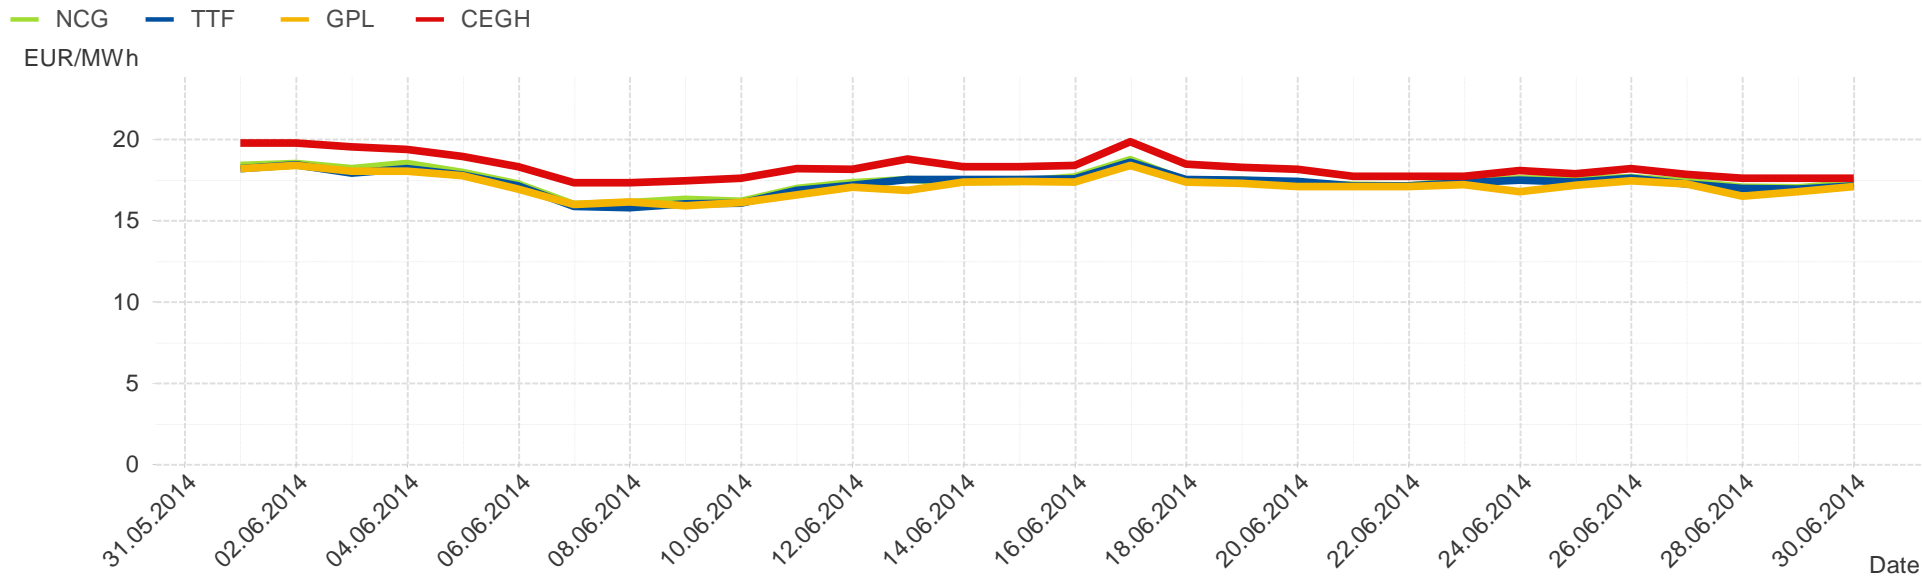

Hourly balanced balance energy price

Hourly balanced balance energy volume

Daily balanced balance energy price

Daily balanced balance energy volumes

Daily spot reference price

Daily spot volume