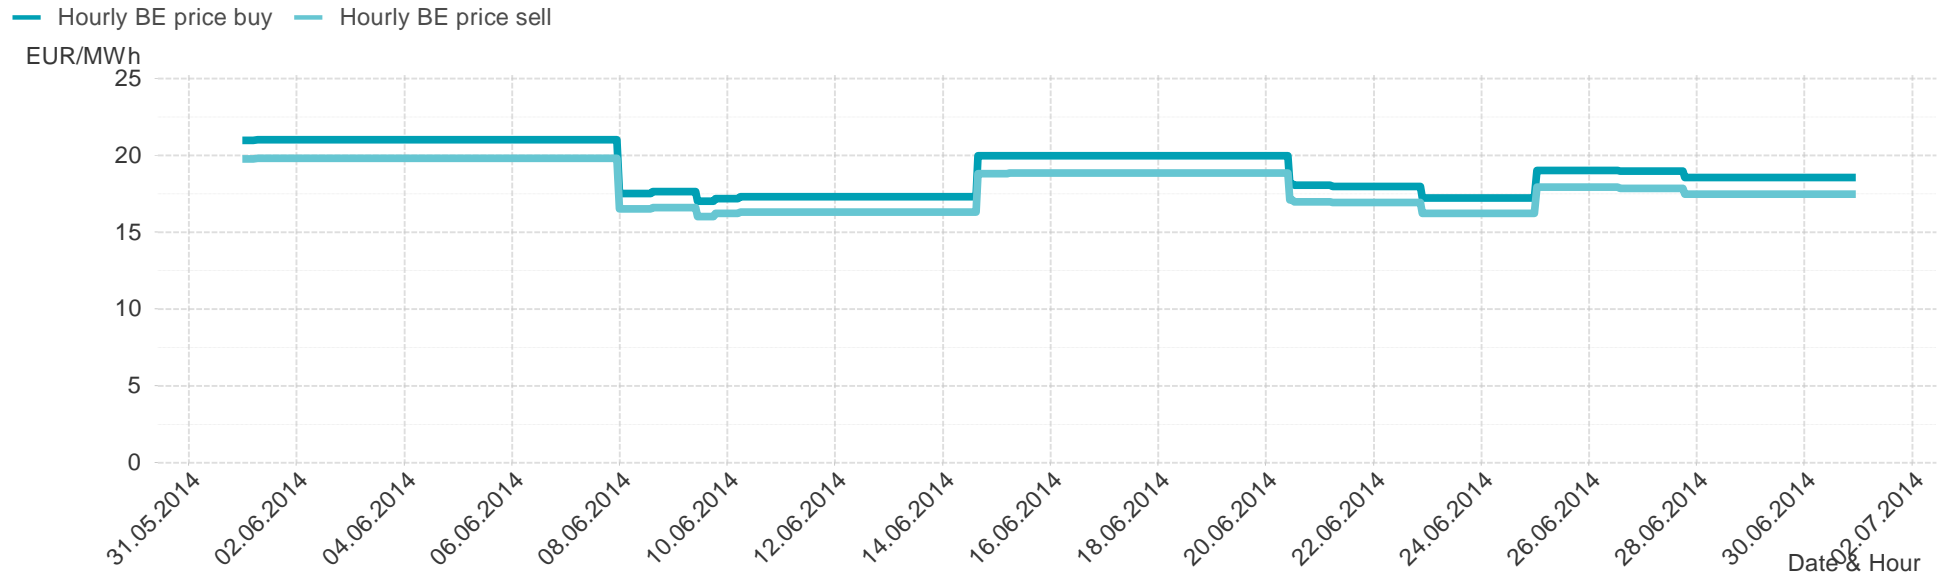

Energy**Monitor**.at

Gas Report

Month: Jun 2014

Imbalance of the market area "RZ Ost" per day

Consumption of the market area "RZ Ost" per day

Imbalance of the market area "RZ Ost" per hour

Consumption of the market area "RZ Ost" per hour

Hourly balanced balance energy price

Hourly balanced balance energy volume

Daily balanced balance energy price

Daily balanced balance energy volumes

Daily spot reference price

Daily spot volume