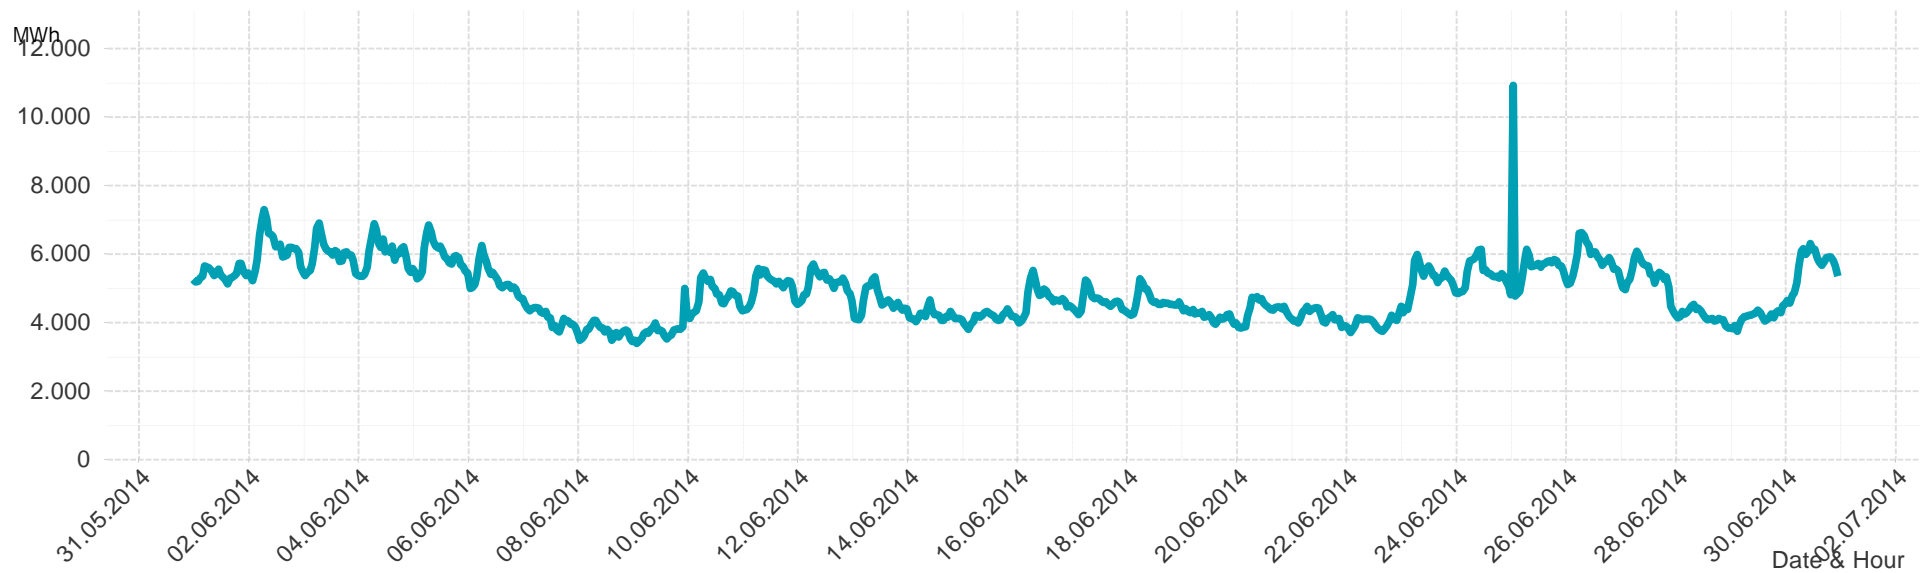

Energy**Monitor**.at

Gas Report

Month: Jun 2014

Imbalance of the market area "RZ Ost" per day

Consumption of the market area "RZ Ost" per day

Imbalance of the market area "RZ Ost" per hour

Consumption of the market area "RZ Ost" per hour

Hourly balanced balance energy price

Hourly balanced balance energy volume

Daily balanced balance energy price

Daily balanced balance energy volumes

Daily spot reference price

Daily spot volume