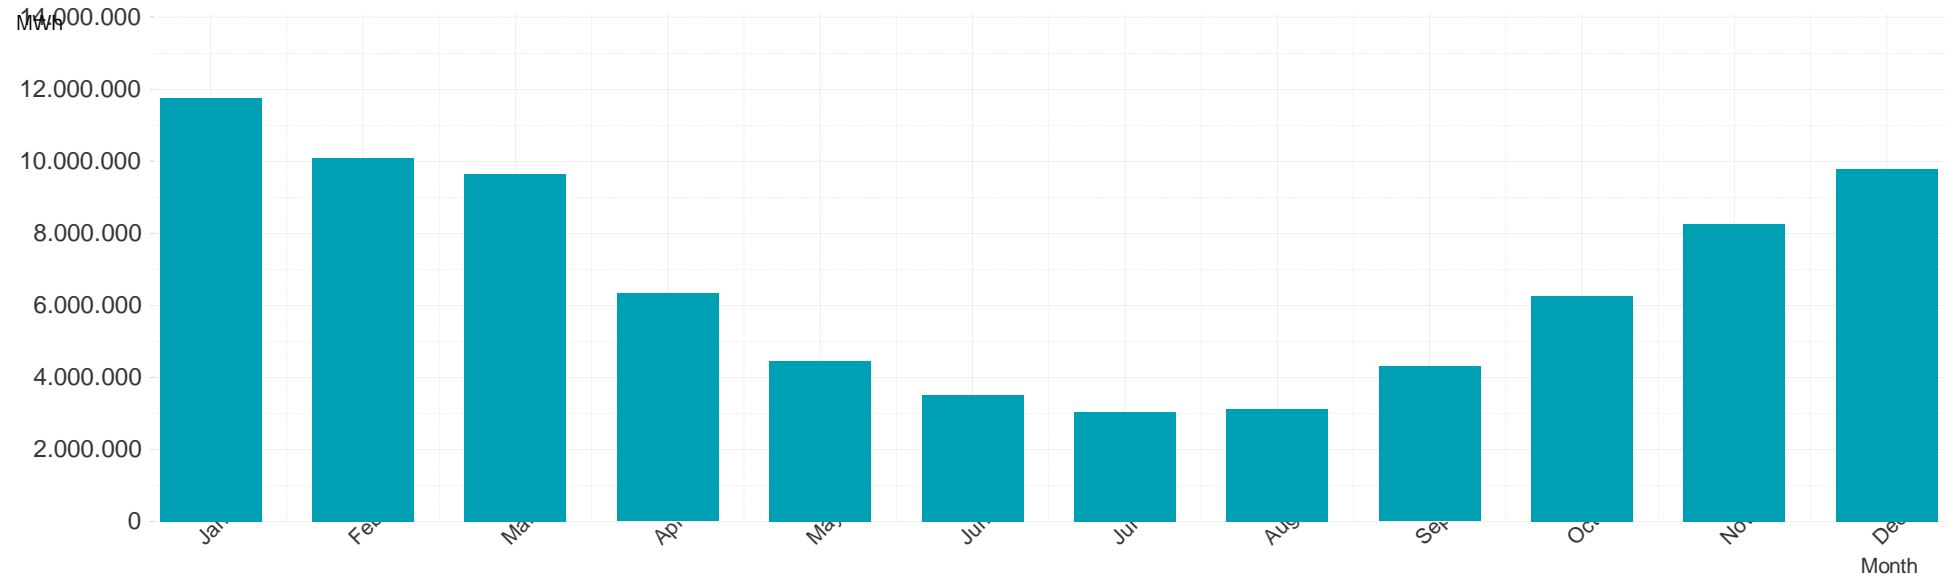

Energy**Monitor**.at

Gas Report

Year 2013

Consumption of the market area "RZ Ost" per Month

Imbalance of the market area "RZ Ost" per Month

Hourly balanced balance energy volume per month

Daily balanced balance energy volumes per month

Hourly balanced balance energy prices

Daily balanced balance energy prices

Daily spot reference prices

Spot trade volumes per month