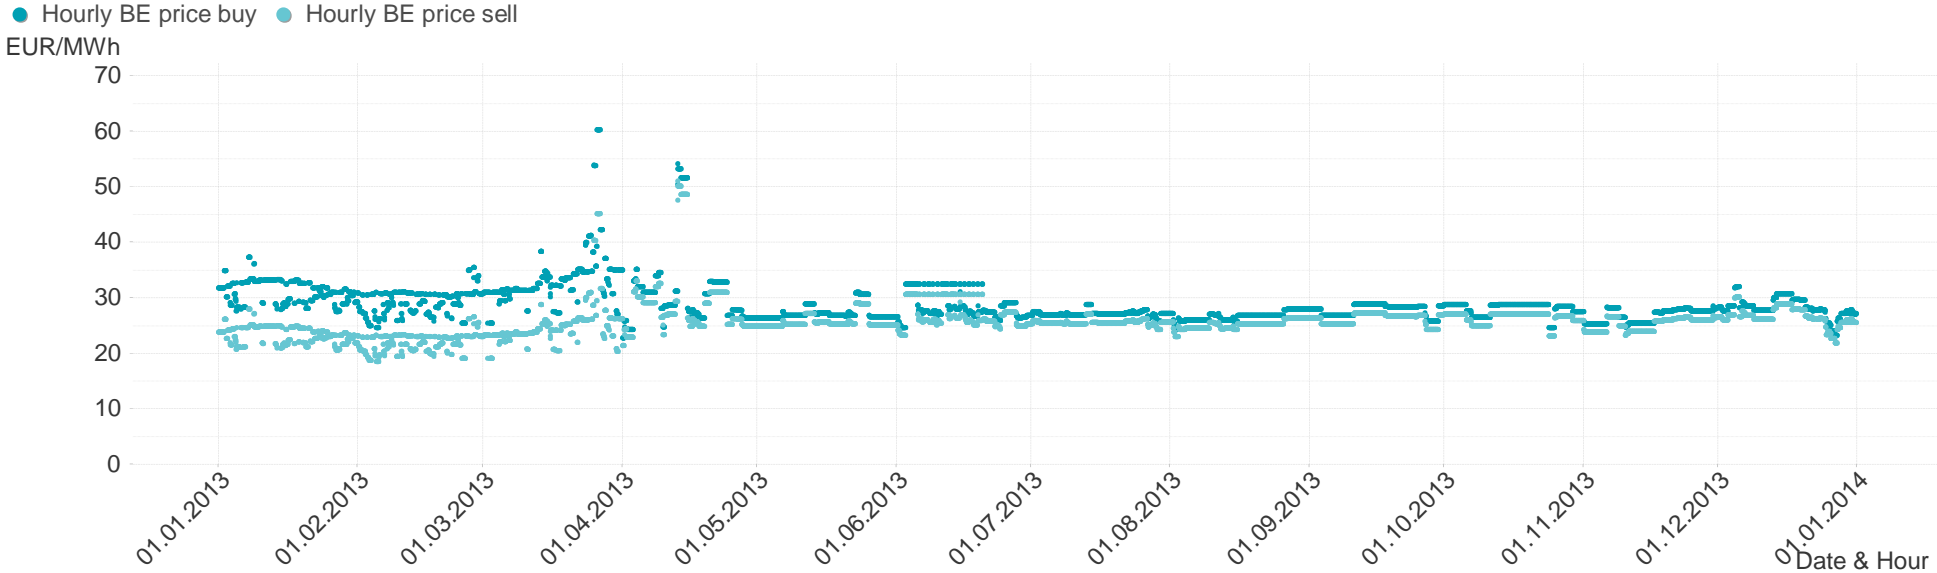

Energy**Monitor**.at

Gas Report

Year 2013

Consumption of the market area "RZ Ost" per Month

Imbalance of the market area "RZ Ost" per Month

Hourly balanced balance energy volume per month

Daily balanced balance energy volumes per month

Hourly balanced balance energy prices

Daily balanced balance energy prices

Daily spot reference prices

Spot trade volumes per month