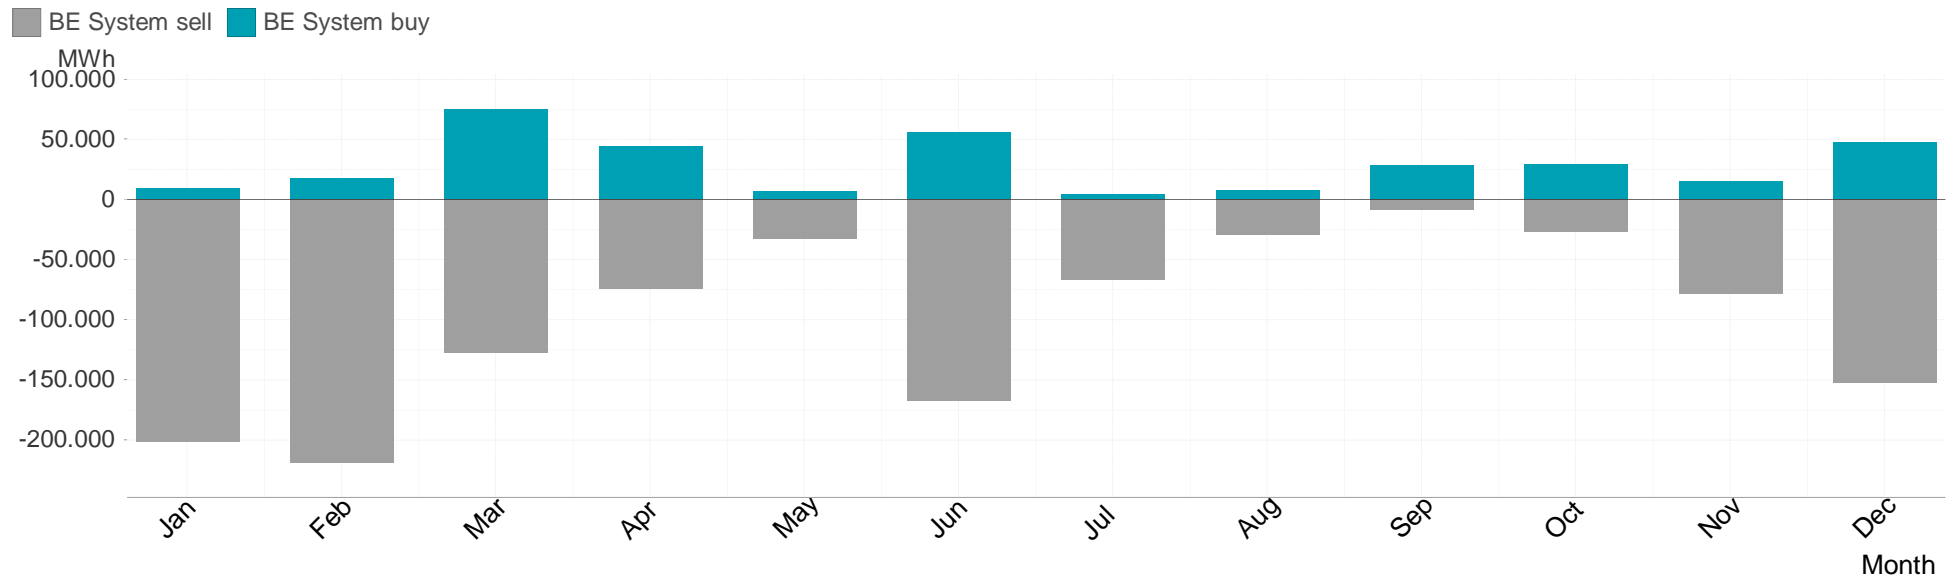

Energy**Monitor**.at

Gas Report

Year 2013

Consumption of the market area "RZ Ost" per Month

Imbalance of the market area "RZ Ost" per Month

Hourly balanced balance energy volume per month

Daily balanced balance energy volumes per month

Hourly balanced balance energy prices

Daily balanced balance energy prices

Daily spot reference prices

Spot trade volumes per month