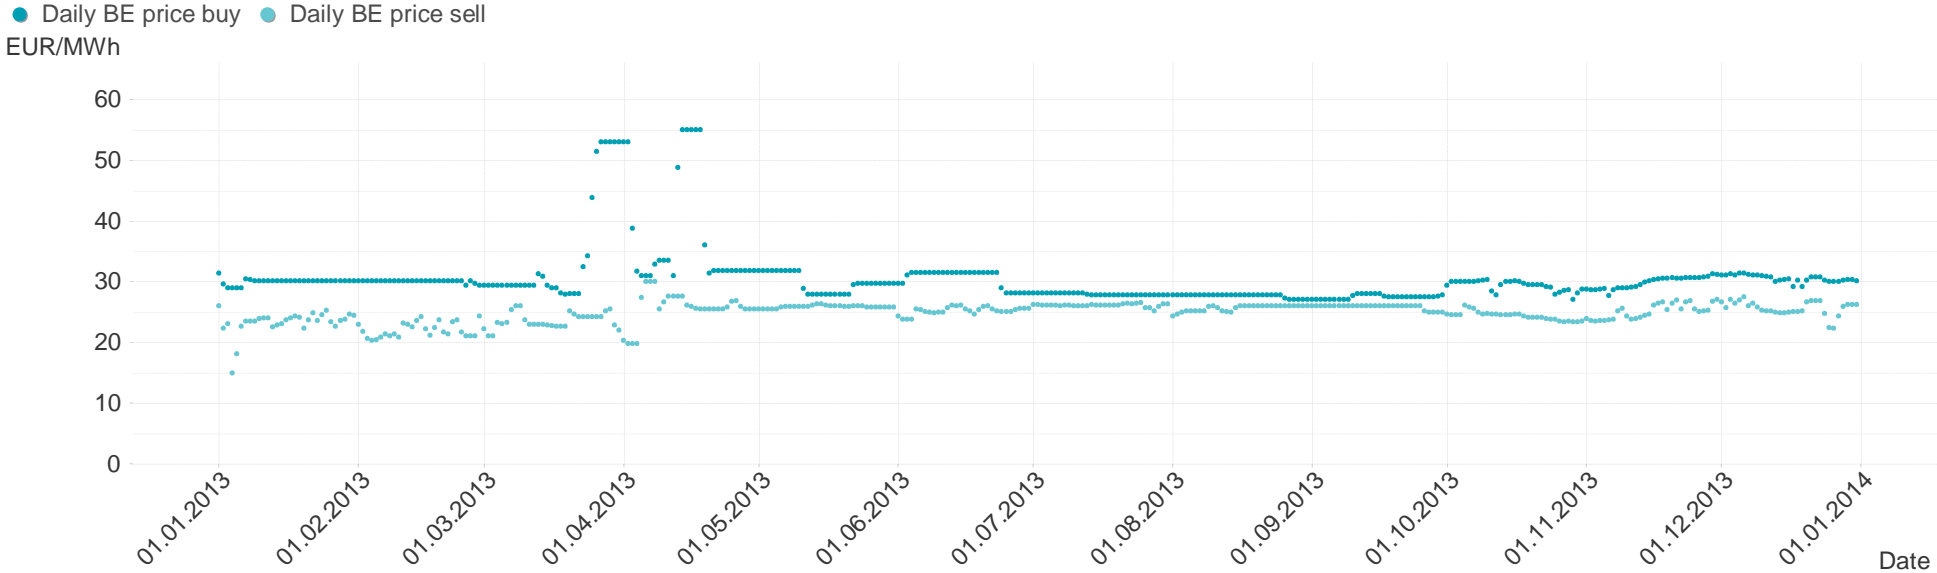

Energy**Monitor**.at

Gas Report

Year 2013

Consumption of the market area "RZ Ost" per Month

Imbalance of the market area "RZ Ost" per Month

Hourly balanced balance energy volume per month

Daily balanced balance energy volumes per month

Hourly balanced balance energy prices

Daily balanced balance energy prices

Daily spot reference prices

Spot trade volumes per month