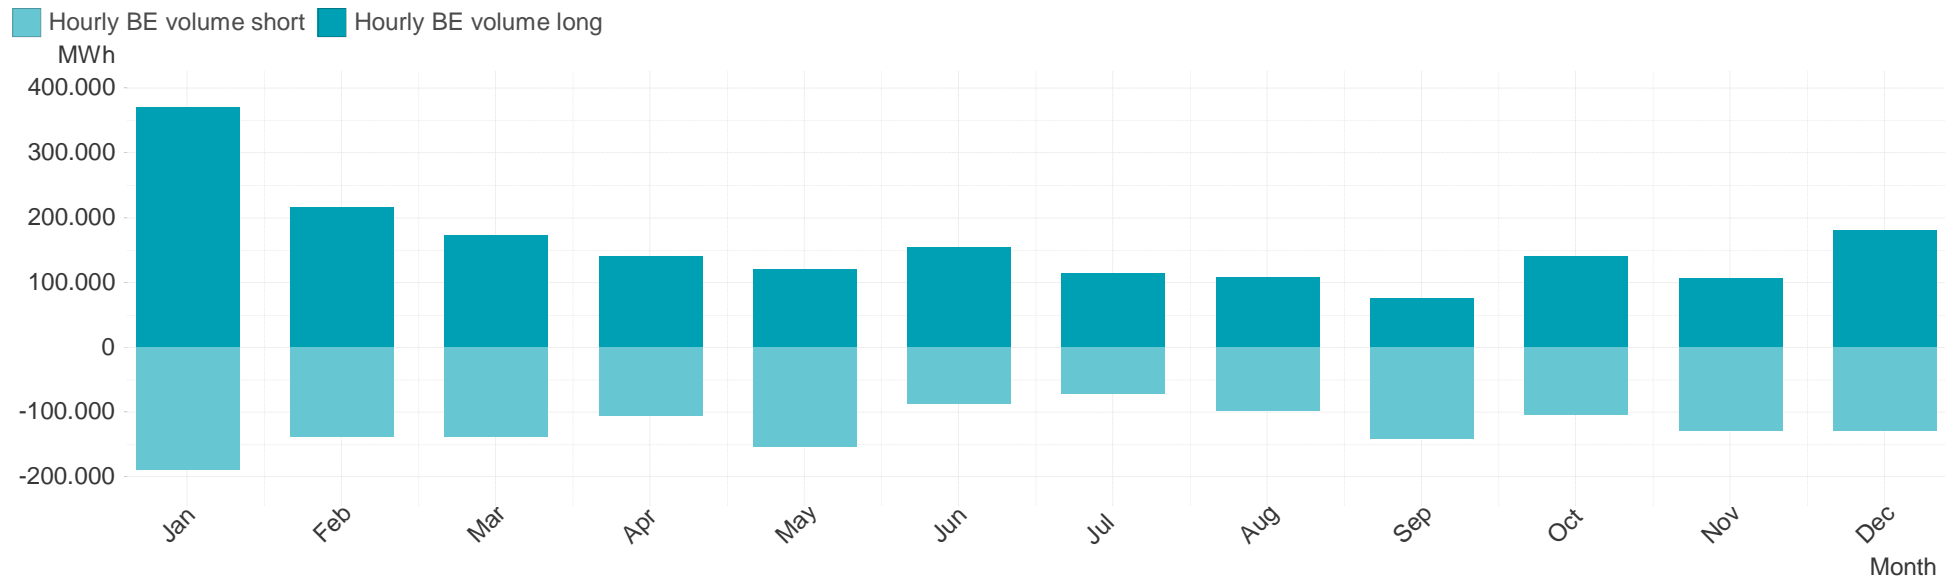

Energy**Monitor**.at

Gas Report

Year 2013

Consumption of the market area "RZ Ost" per Month

Imbalance of the market area "RZ Ost" per Month

Hourly balanced balance energy volume per month

Daily balanced balance energy volumes per month

Hourly balanced balance energy prices

Daily balanced balance energy prices

Daily spot reference prices

Spot trade volumes per month