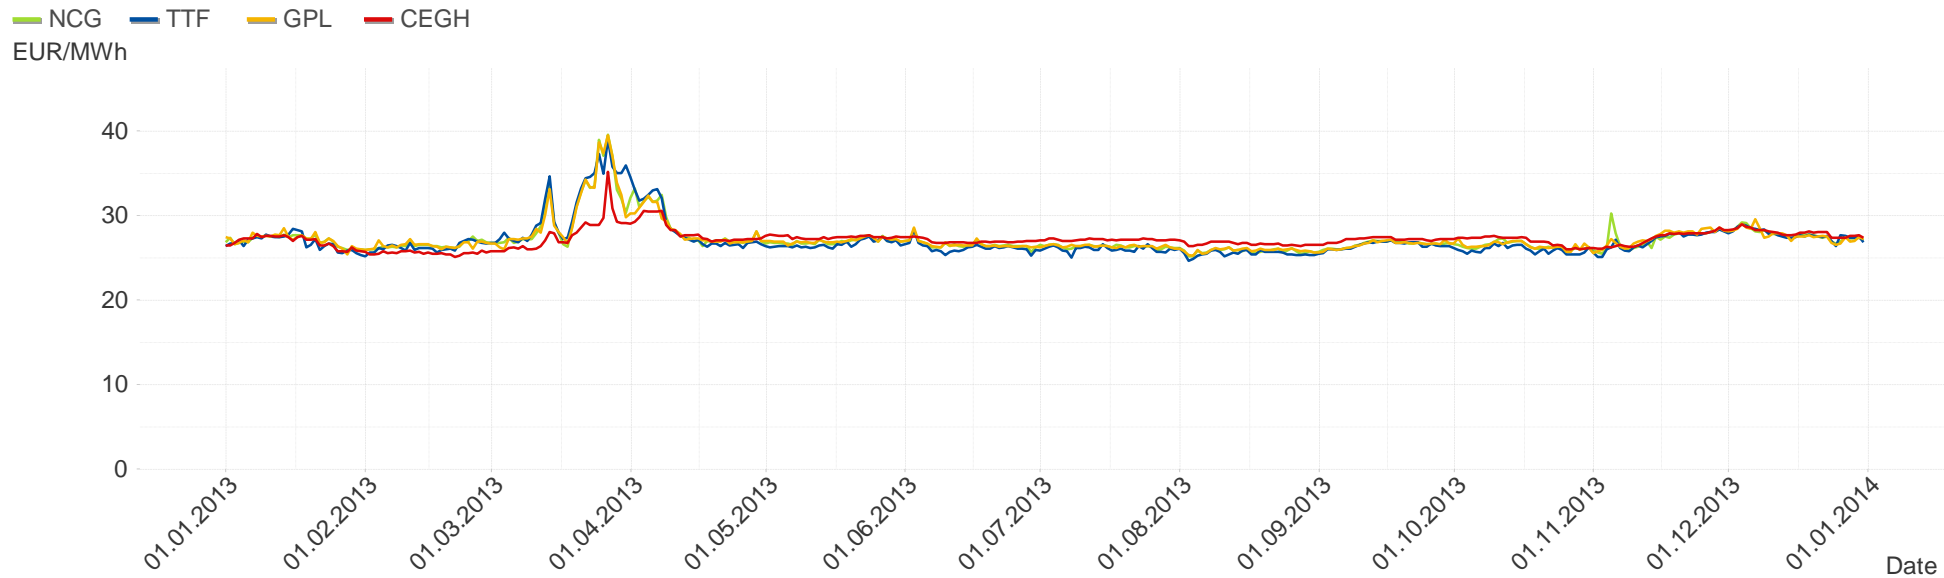

Energy**Monitor**.at

Gas Report

Year 2013

Consumption of the market area "RZ Ost" per Month

Imbalance of the market area "RZ Ost" per Month

Hourly balanced balance energy volume per month

Daily balanced balance energy volumes per month

Hourly balanced balance energy prices

Daily balanced balance energy prices

Daily spot reference prices

Spot trade volumes per month