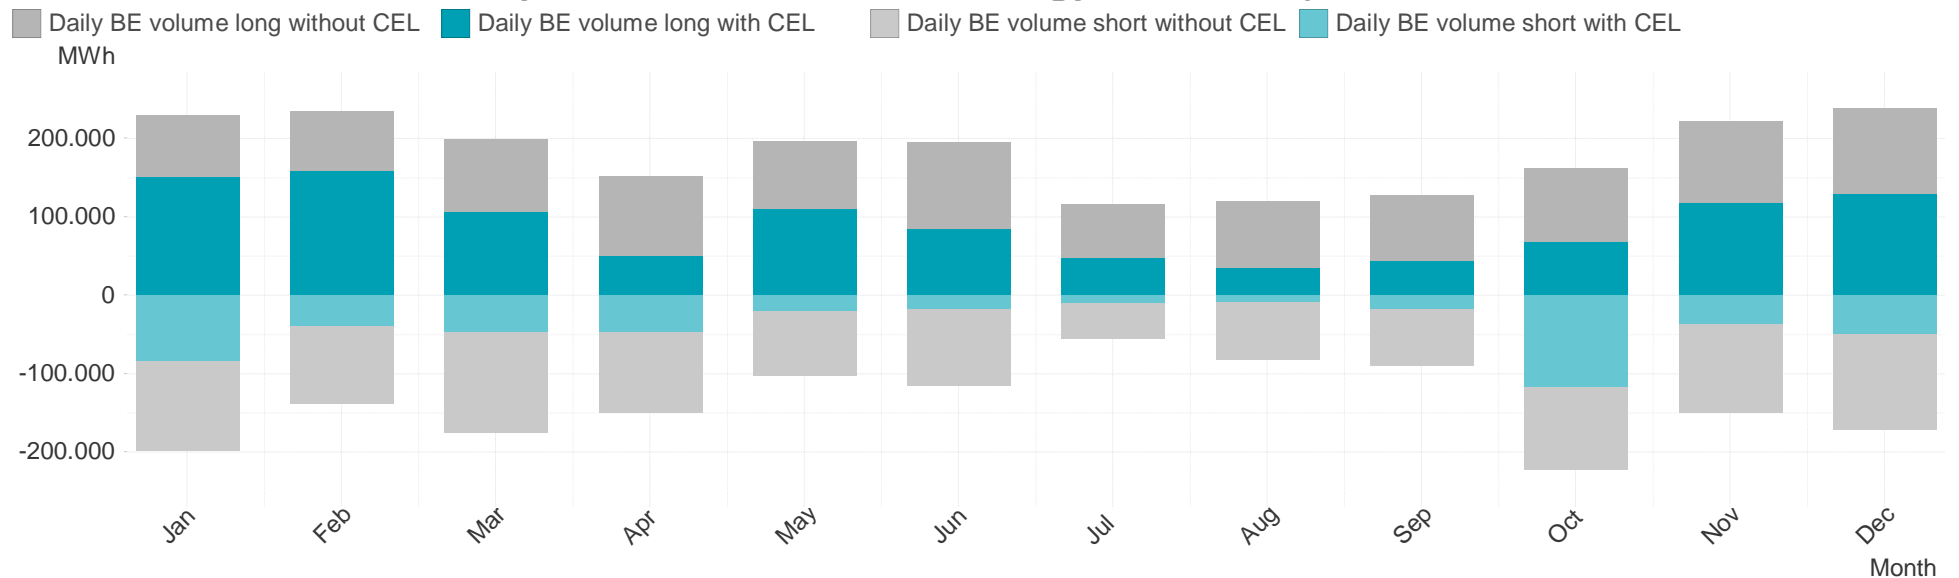

Energy**Monitor**.at

Gas Report

Year 2013

Consumption of the market area "RZ Ost" per Month

Imbalance of the market area "RZ Ost" per Month

Hourly balanced balance energy volume per month

Daily balanced balance energy volumes per month

Hourly balanced balance energy prices

Daily balanced balance energy prices

Daily spot reference prices

Spot trade volumes per month