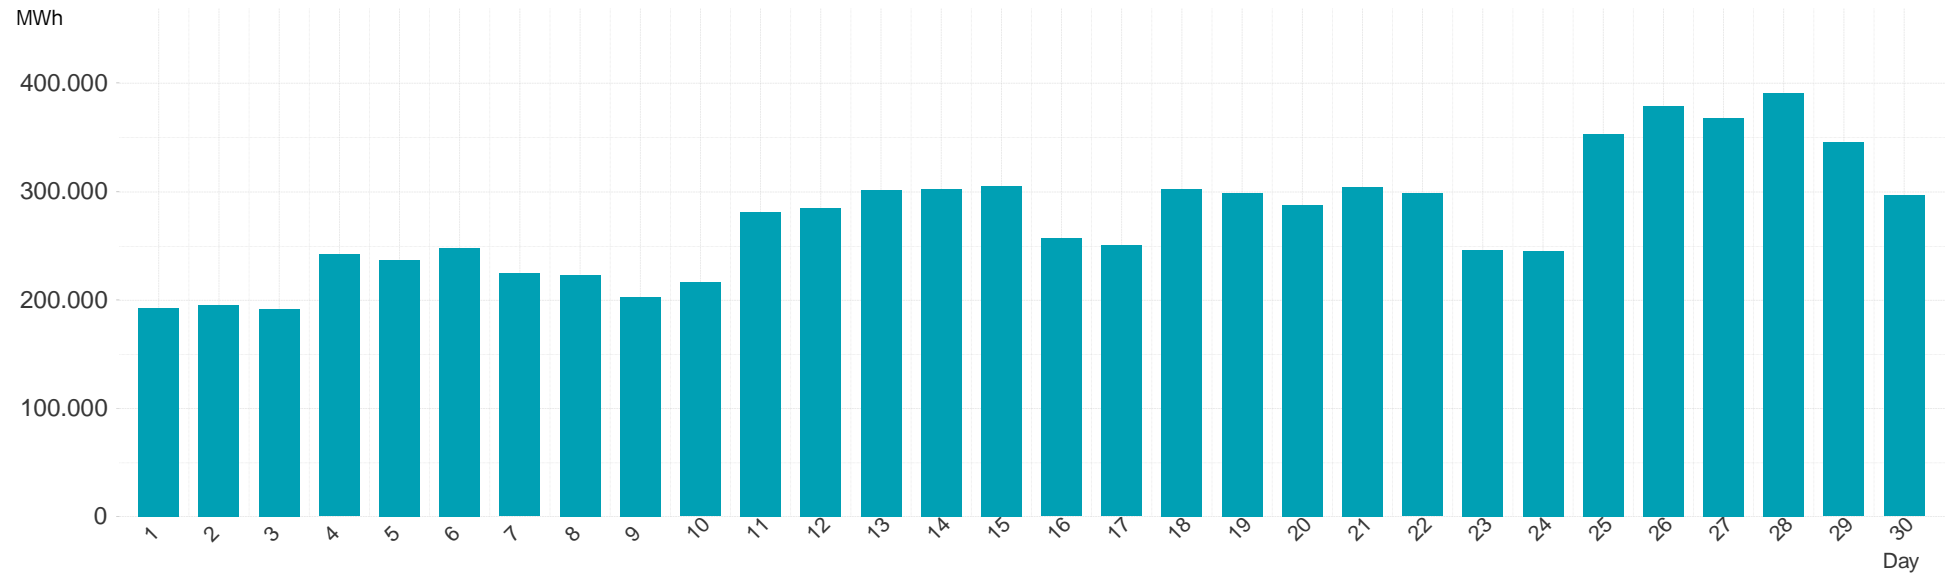

Energy**Monitor**.at

Gas Report

Month: Nov 2013

Imbalance of the market area "RZ Ost" per day

Consumption of the market area "RZ Ost" per day

Imbalance of the market area "RZ Ost" per hour

Consumption of the market area "RZ Ost" per hour

Hourly balanced balance energy price

Hourly BE price buy Hourly BE price sell
EUR/MWh

Hourly balanced balance energy volume

Hourly BE volume long Hourly BE volume short
MWh

Daily balanced balance energy price

Daily balanced balance energy volumes

Daily spot reference price

Daily spot volume