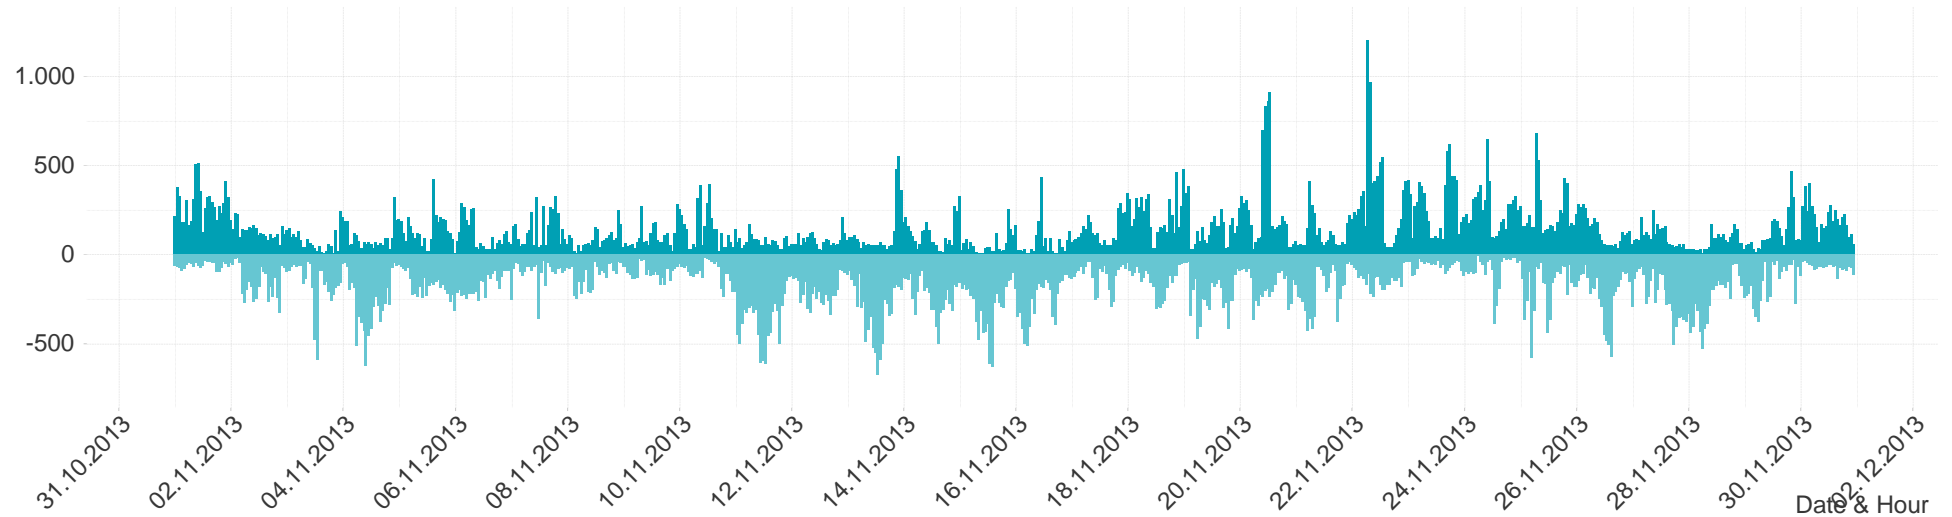

Energy**Monitor**.at

Gas Report

Month: Nov 2013

Imbalance of the market area "RZ Ost" per day

Consumption of the market area "RZ Ost" per day

Imbalance of the market area "RZ Ost" per hour

Consumption of the market area "RZ Ost" per hour

Hourly balanced balance energy price

Hourly BE price buy Hourly BE price sell
EUR/MWh

Hourly balanced balance energy volume

Hourly BE volume long Hourly BE volume short
MWh

Daily balanced balance energy price

Daily balanced balance energy volumes

Daily spot reference price

Daily spot volume