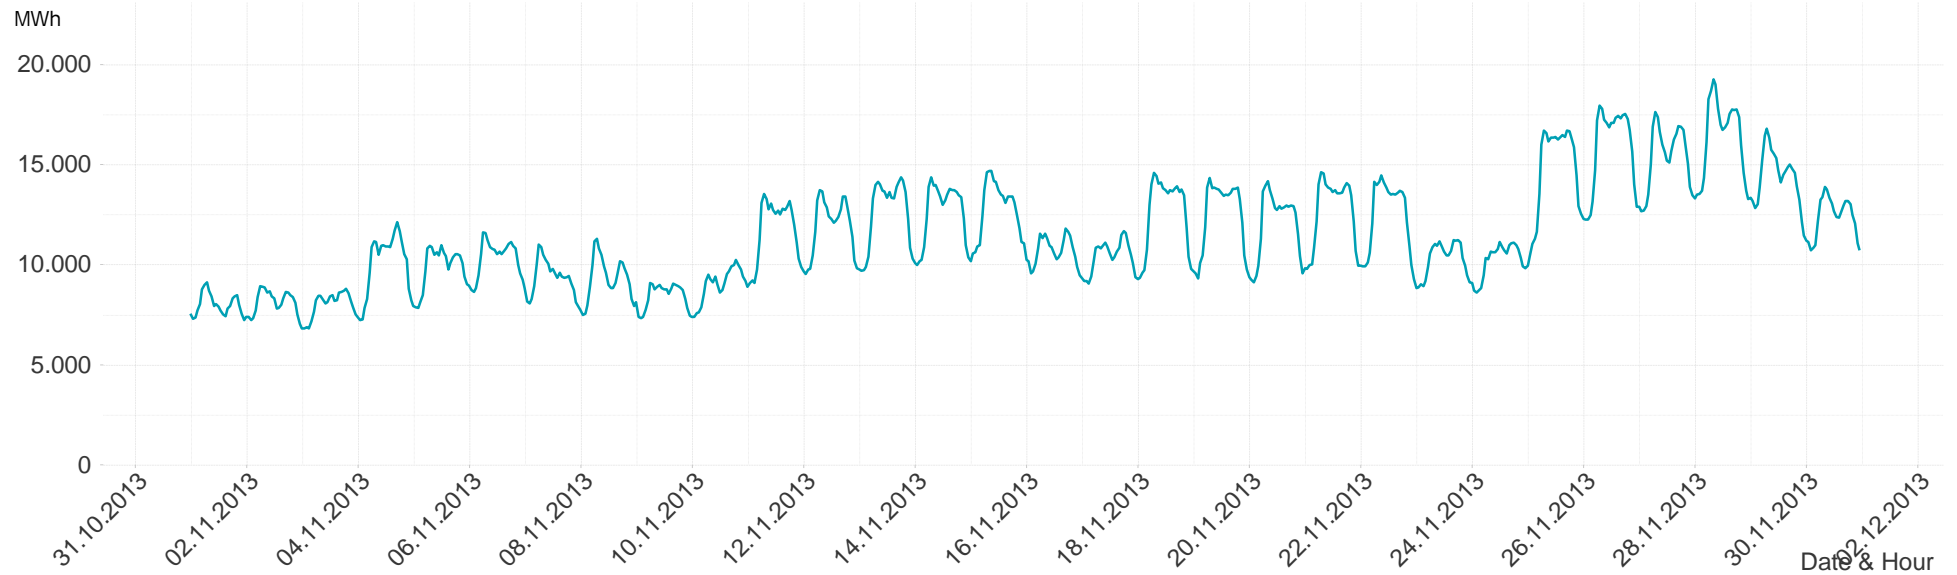

Energy**Monitor**.at

Gas Report

Month: Nov 2013

Imbalance of the market area "RZ Ost" per day

Consumption of the market area "RZ Ost" per day

Imbalance of the market area "RZ Ost" per hour

Consumption of the market area "RZ Ost" per hour

Hourly balanced balance energy price

Hourly BE price buy Hourly BE price sell
EUR/MWh

Hourly balanced balance energy volume

Hourly BE volume long Hourly BE volume short
MWh

Daily balanced balance energy price

Daily balanced balance energy volumes

Daily spot reference price

Daily spot volume