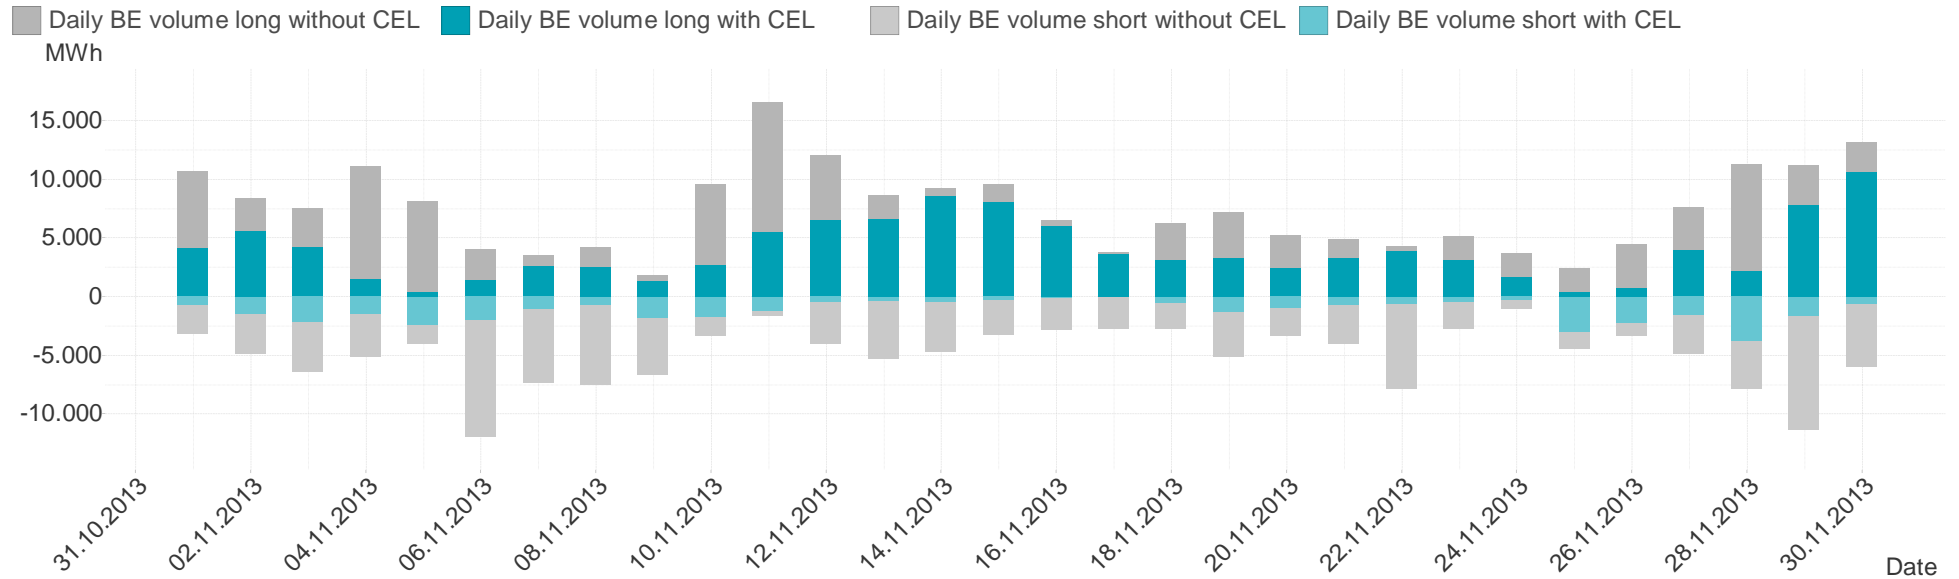

Hourly balanced balance energy price

Hourly BE price buy Hourly BE price sell
EUR/MWh

Hourly balanced balance energy volume

Hourly BE volume long Hourly BE volume short
MWh

Daily balanced balance energy price

Daily balanced balance energy volumes

Daily spot reference price

Daily spot volume