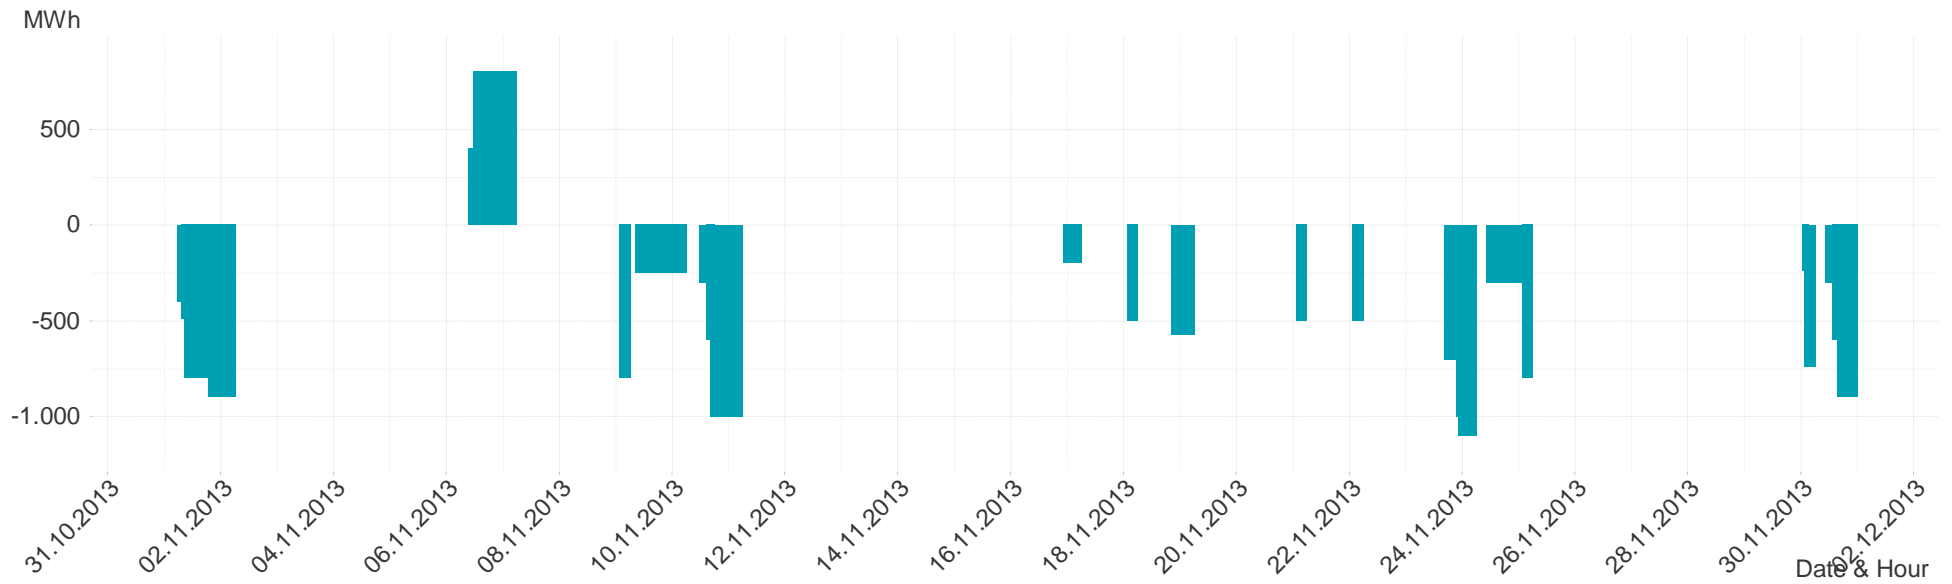

Energy**Monitor**.at

Gas Report

Month: Nov 2013

Imbalance of the market area "RZ Ost" per day

Consumption of the market area "RZ Ost" per day

Imbalance of the market area "RZ Ost" per hour

Consumption of the market area "RZ Ost" per hour

Daily balanced balance energy volumes

Daily spot reference price

Daily spot volume