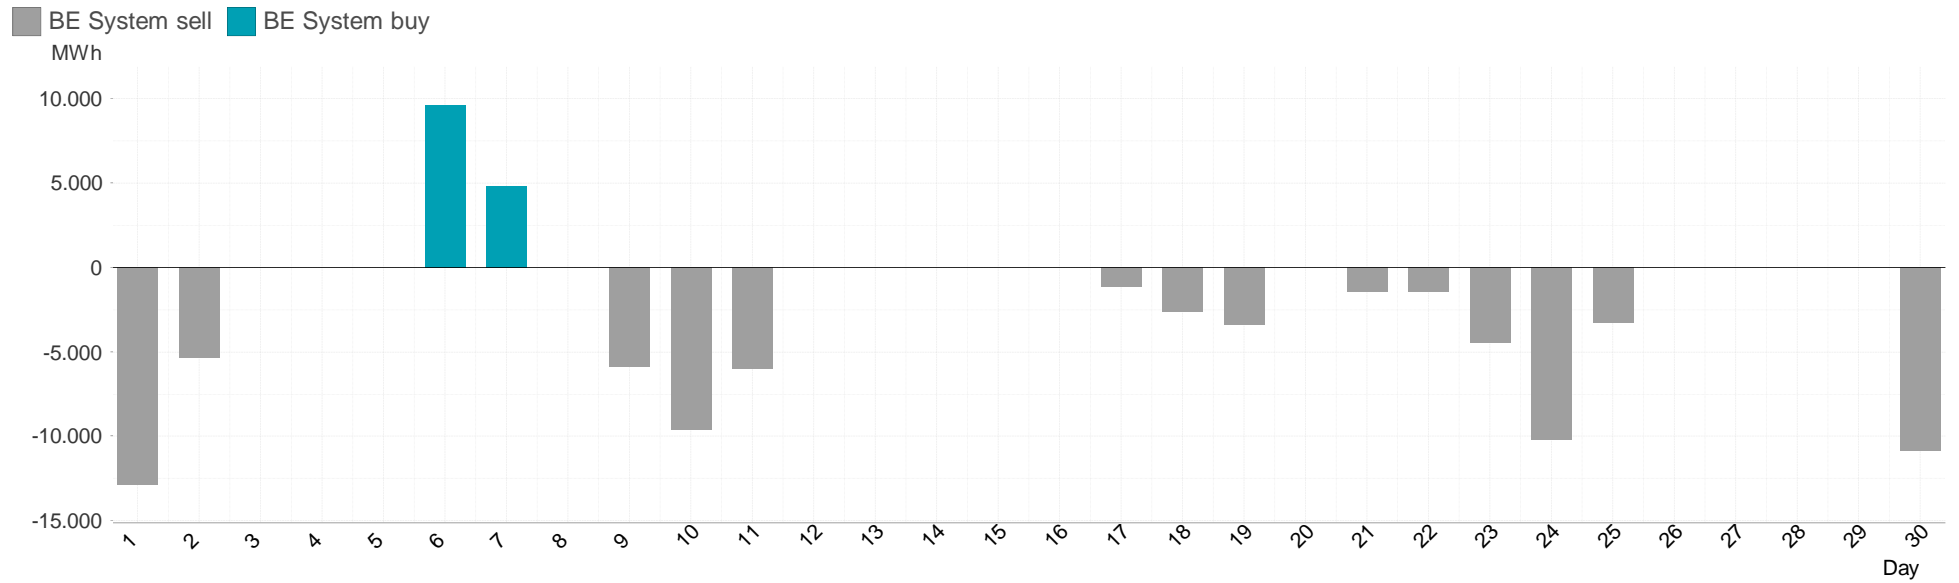

Energy**Monitor**.at

Gas Report

Month: Nov 2013

Imbalance of the market area "RZ Ost" per day

Consumption of the market area "RZ Ost" per day

Imbalance of the market area "RZ Ost" per hour

Consumption of the market area "RZ Ost" per hour

Hourly balanced balance energy price

Hourly BE price buy Hourly BE price sell
EUR/MWh

Hourly balanced balance energy volume

Hourly BE volume long Hourly BE volume short
MWh

Daily balanced balance energy price

Daily balanced balance energy volumes

Daily spot reference price

Daily spot volume