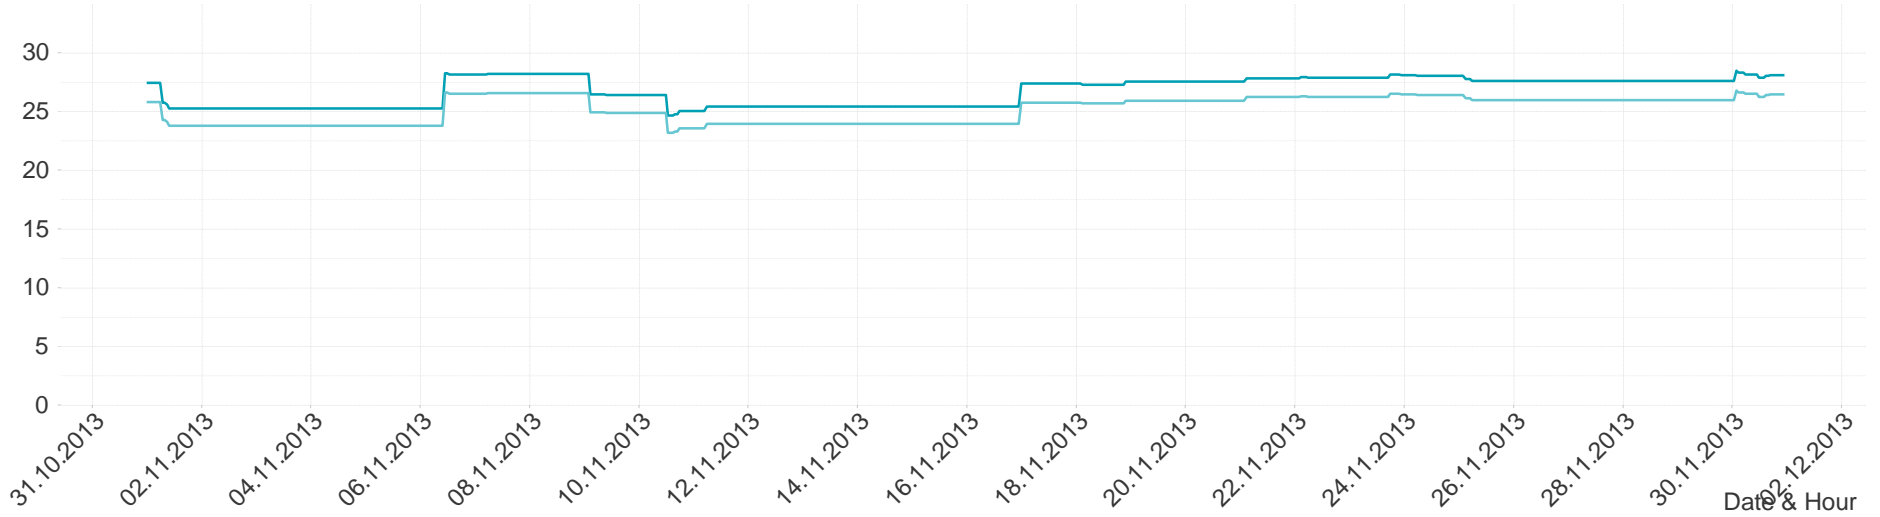

Energy**Monitor**.at

Gas Report

Month: Nov 2013

Imbalance of the market area "RZ Ost" per day

Consumption of the market area "RZ Ost" per day

Imbalance of the market area "RZ Ost" per hour

Consumption of the market area "RZ Ost" per hour

Hourly balanced balance energy price

Hourly BE price buy Hourly BE price sell
EUR/MWh

Hourly balanced balance energy volume

Hourly BE volume long Hourly BE volume short
MWh

Daily balanced balance energy price

Daily balanced balance energy volumes

Daily spot reference price

Daily spot volume