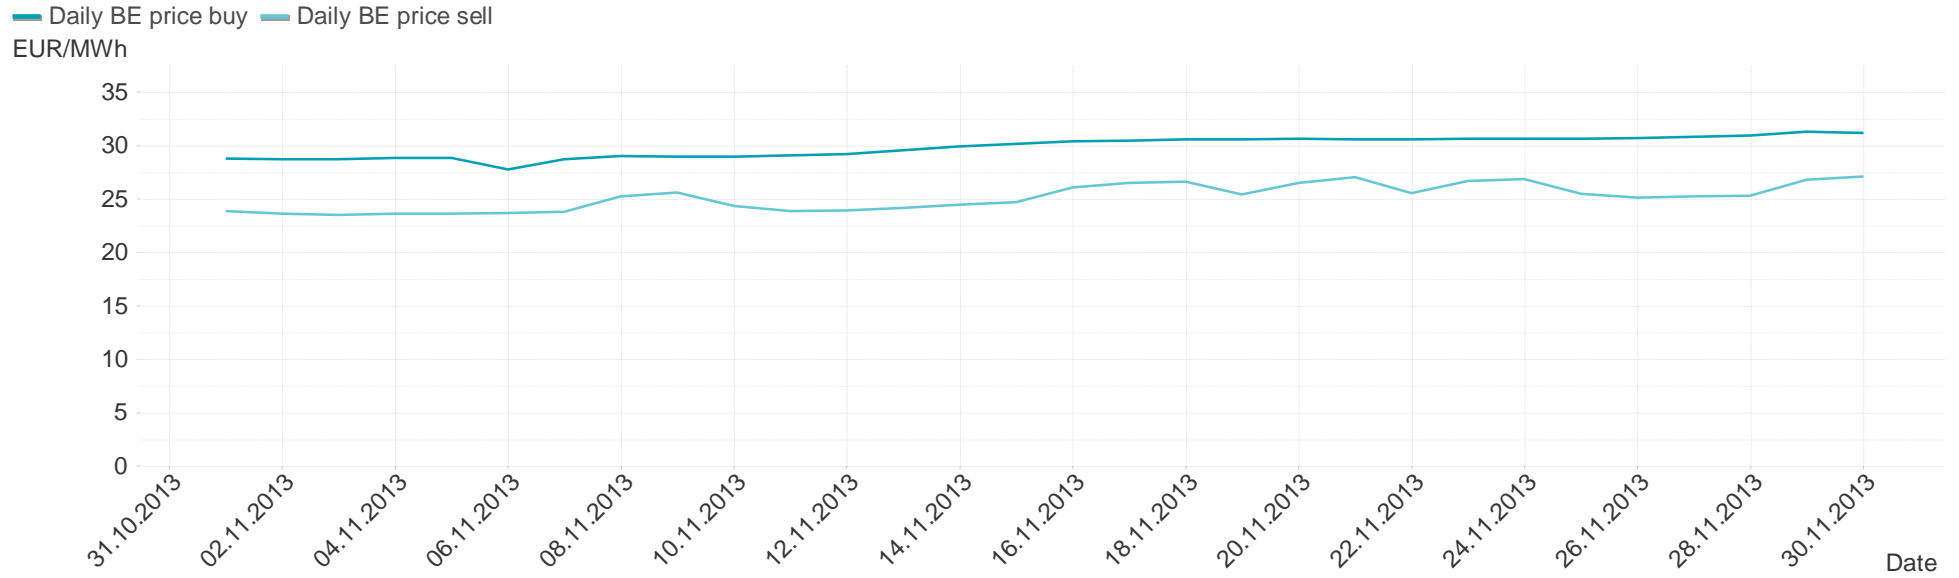

Hourly balanced balance energy price

Hourly BE price buy Hourly BE price sell
EUR/MWh

Hourly balanced balance energy volume

Hourly BE volume long Hourly BE volume short
MWh

Daily balanced balance energy price

Daily balanced balance energy volumes

Daily spot reference price

Daily spot volume