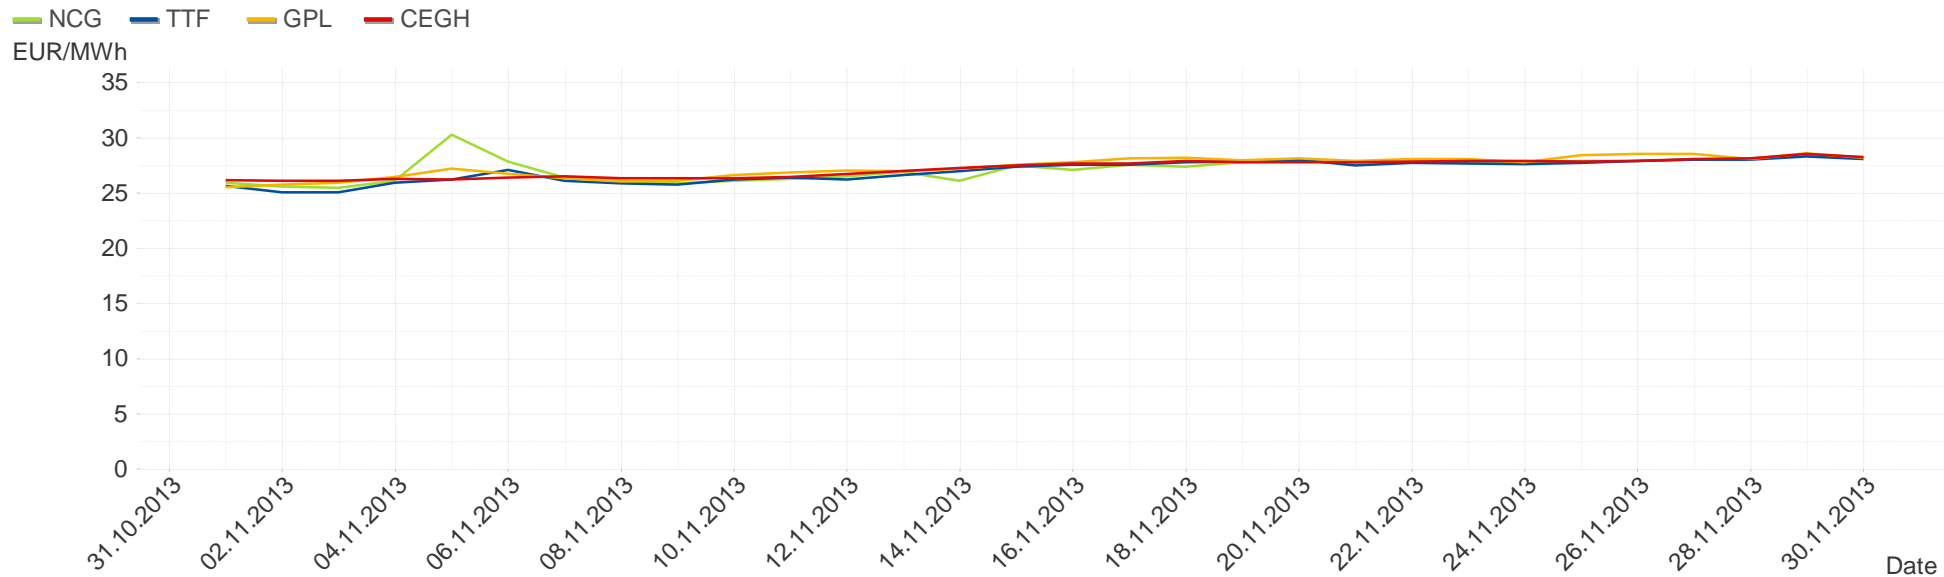

Hourly balanced balance energy price

Hourly BE price buy Hourly BE price sell
EUR/MWh

Hourly balanced balance energy volume

Hourly BE volume long Hourly BE volume short
MWh

Daily balanced balance energy price

Daily balanced balance energy volumes

Daily spot reference price

Daily spot volume