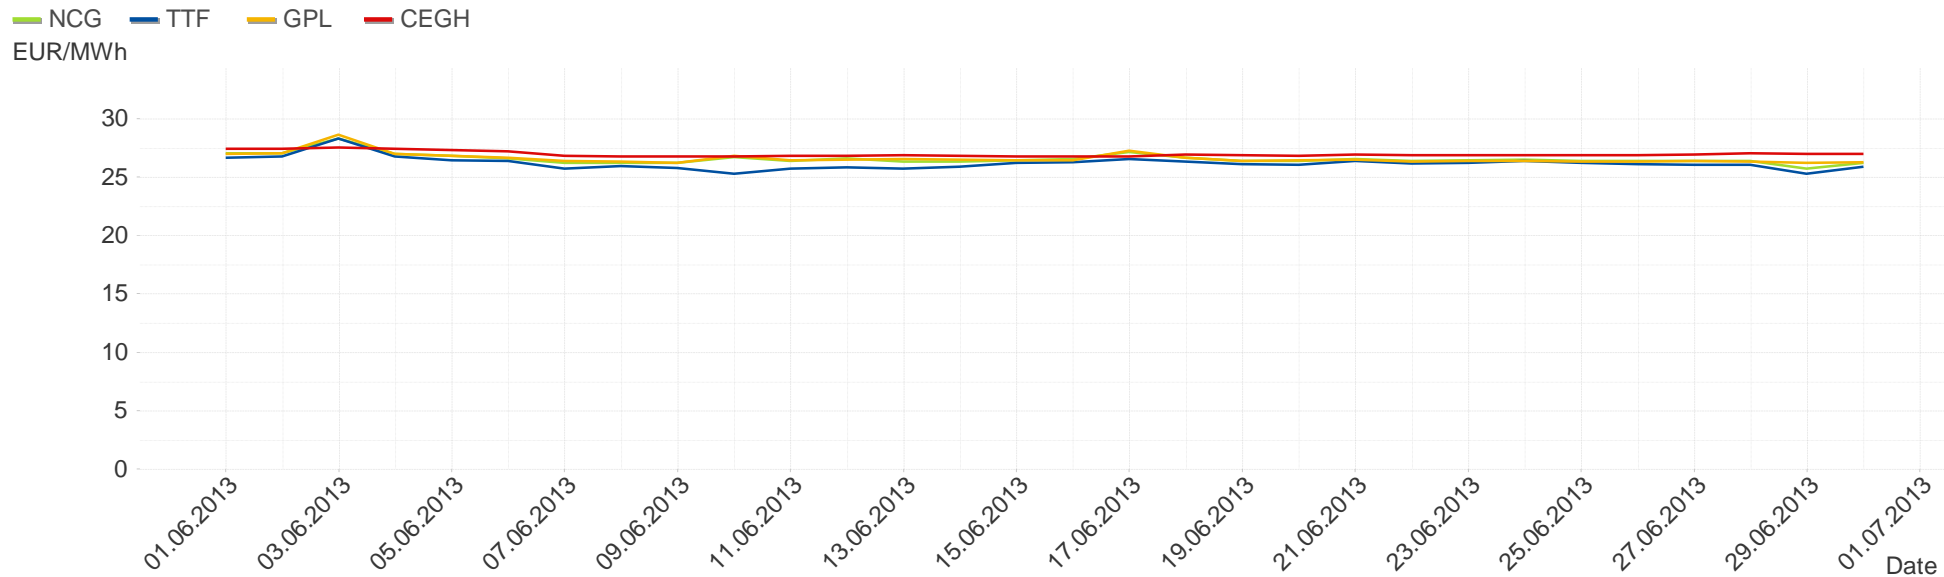

Hourly balanced balance energy price

Hourly BE price buy
Hourly BE price sell
EUR/MWh

Hourly balanced balance energy volume

Hourly BE volume long
Hourly BE volume short
MWh

Daily balanced balance energy price

Daily balanced balance energy volumes

Daily spot reference price

Daily spot volume