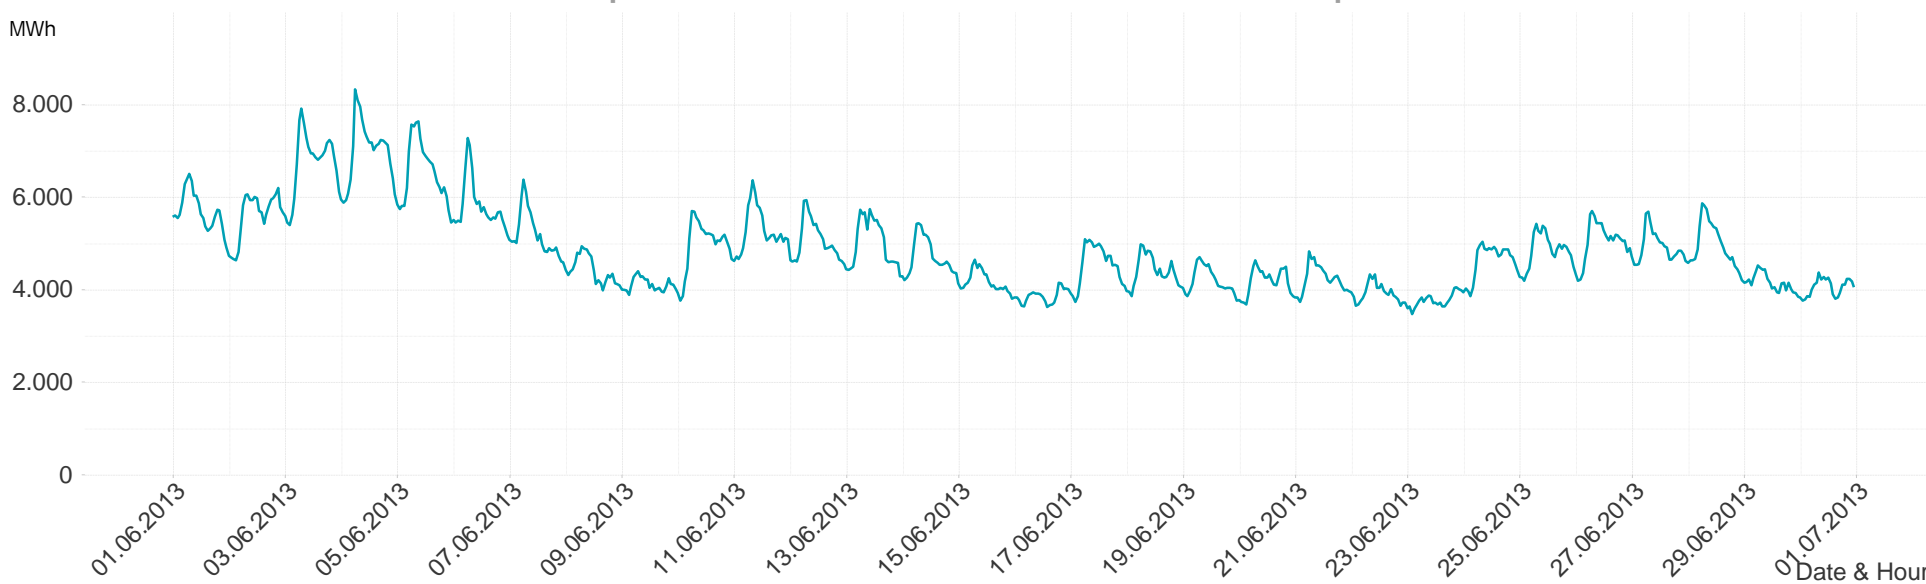

Energy**Monitor**.at

Gas Report

Month: Jun 2013

Imbalance of the market area "RZ Ost" per day

Consumption of the market area "RZ Ost" per day

Imbalance of the market area "RZ Ost" per hour

Consumption of the market area "RZ Ost" per hour

Hourly balanced balance energy price

Hourly BE price buy
Hourly BE price sell
EUR/MWh

Hourly balanced balance energy volume

Hourly BE volume long
Hourly BE volume short
MWh

Daily balanced balance energy price

Daily balanced balance energy volumes

Daily spot reference price

Daily spot volume