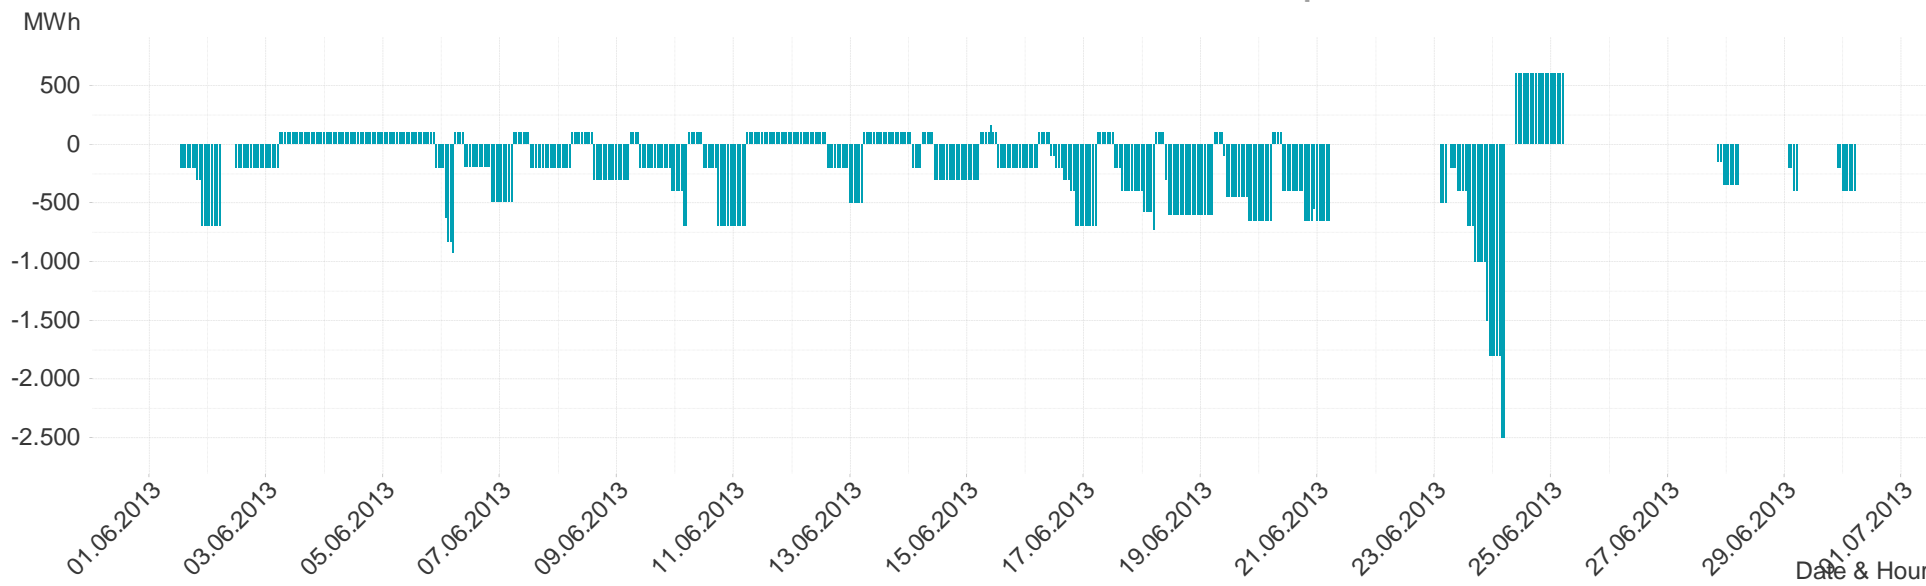

Energy**Monitor**.at

Gas Report

Month: Jun 2013

Imbalance of the market area "RZ Ost" per day

Consumption of the market area "RZ Ost" per day

Imbalance of the market area "RZ Ost" per hour

Consumption of the market area "RZ Ost" per hour

Hourly balanced balance energy price

Hourly BE price buy
Hourly BE price sell
EUR/MWh

Hourly balanced balance energy volume

Hourly BE volume long
Hourly BE volume short
MWh

Daily balanced balance energy price

Daily balanced balance energy volumes

Daily spot reference price

Daily spot volume