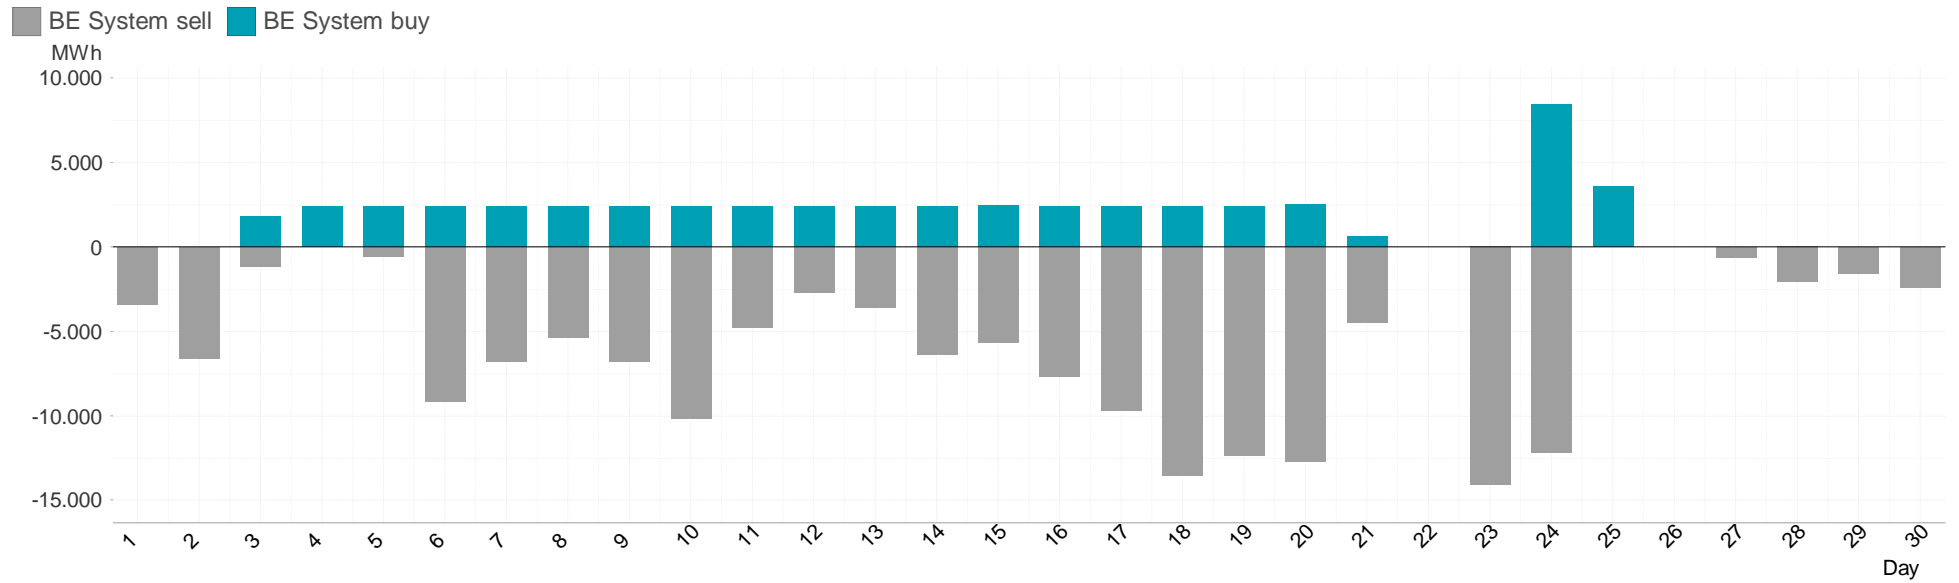

Energy**Monitor**.at

Gas Report

Month: Jun 2013

Imbalance of the market area "RZ Ost" per day

Consumption of the market area "RZ Ost" per day

Imbalance of the market area "RZ Ost" per hour

Consumption of the market area "RZ Ost" per hour

Hourly balanced balance energy price

Hourly BE price buy
Hourly BE price sell
EUR/MWh

Hourly balanced balance energy volume

Hourly BE volume long
Hourly BE volume short
MWh

Daily balanced balance energy price

Daily balanced balance energy volumes

Daily spot reference price

Daily spot volume