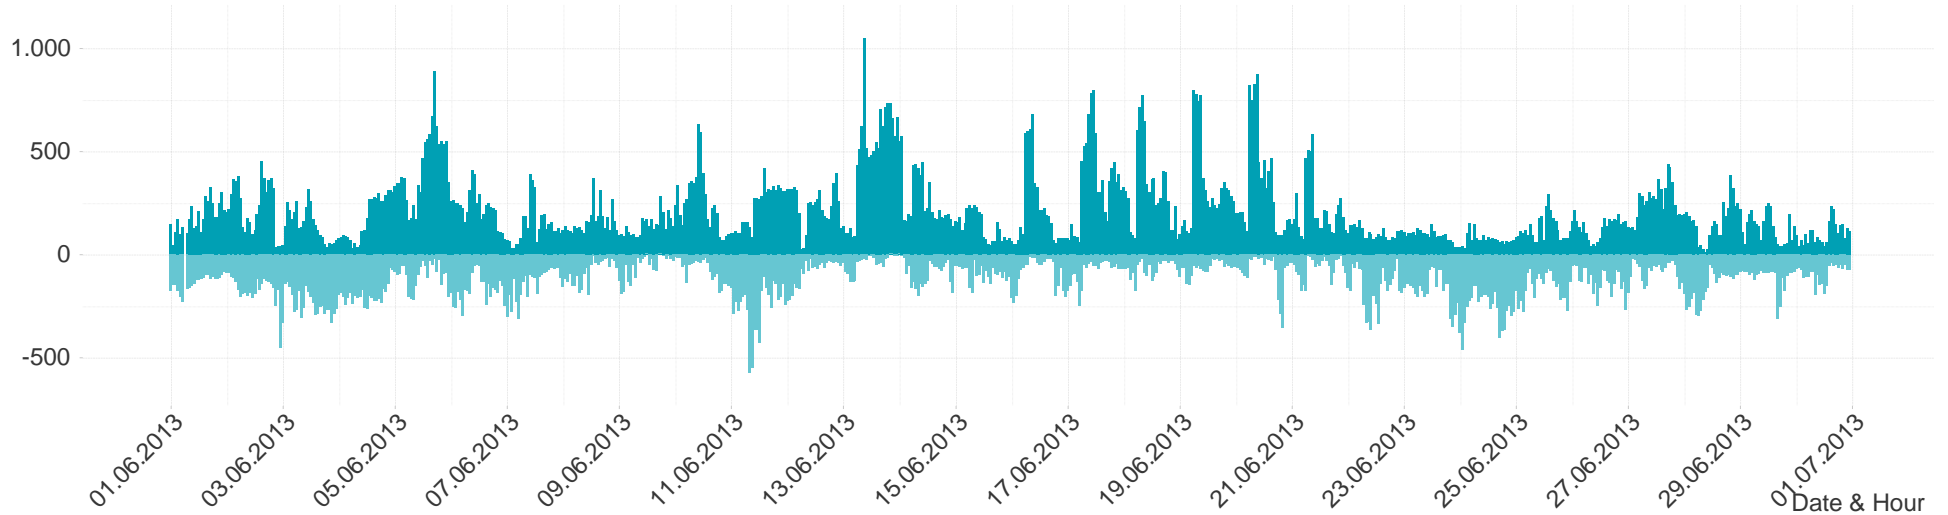

Energy**Monitor**.at

Gas Report

Month: Jun 2013

Imbalance of the market area "RZ Ost" per day

Consumption of the market area "RZ Ost" per day

Imbalance of the market area "RZ Ost" per hour

Consumption of the market area "RZ Ost" per hour

Hourly balanced balance energy price

Hourly BE price buy
Hourly BE price sell
EUR/MWh

Hourly balanced balance energy volume

Hourly BE volume long
Hourly BE volume short
MWh

Daily balanced balance energy price

Daily balanced balance energy volumes

Daily spot reference price

Daily spot volume