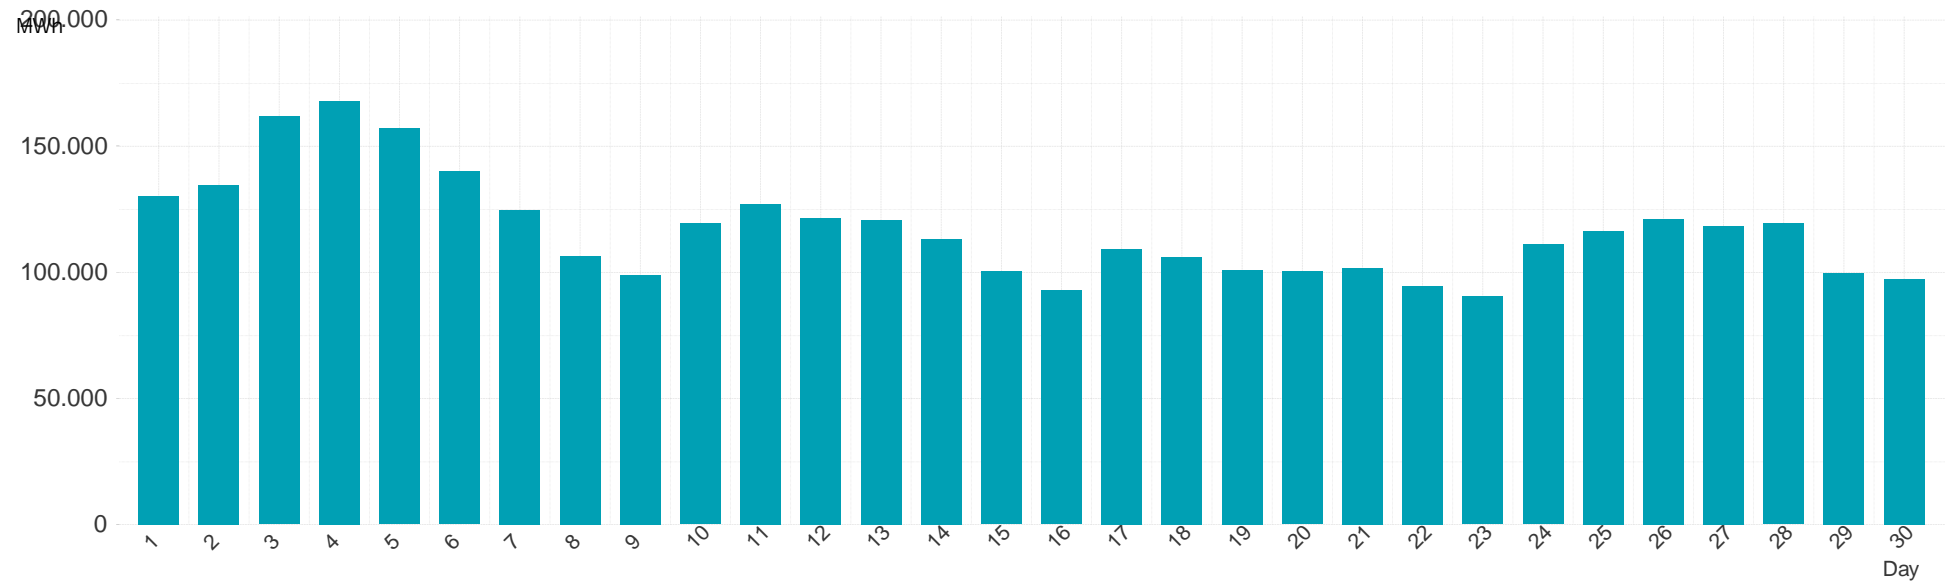

Energy**Monitor**.at

Gas Report

Month: Jun 2013

Imbalance of the market area "RZ Ost" per day

Consumption of the market area "RZ Ost" per day

Imbalance of the market area "RZ Ost" per hour

Consumption of the market area "RZ Ost" per hour

Hourly balanced balance energy price

Hourly BE price buy
Hourly BE price sell
EUR/MWh

Hourly balanced balance energy volume

Hourly BE volume long
Hourly BE volume short
MWh

Daily balanced balance energy price

Daily balanced balance energy volumes

Daily spot reference price

Daily spot volume