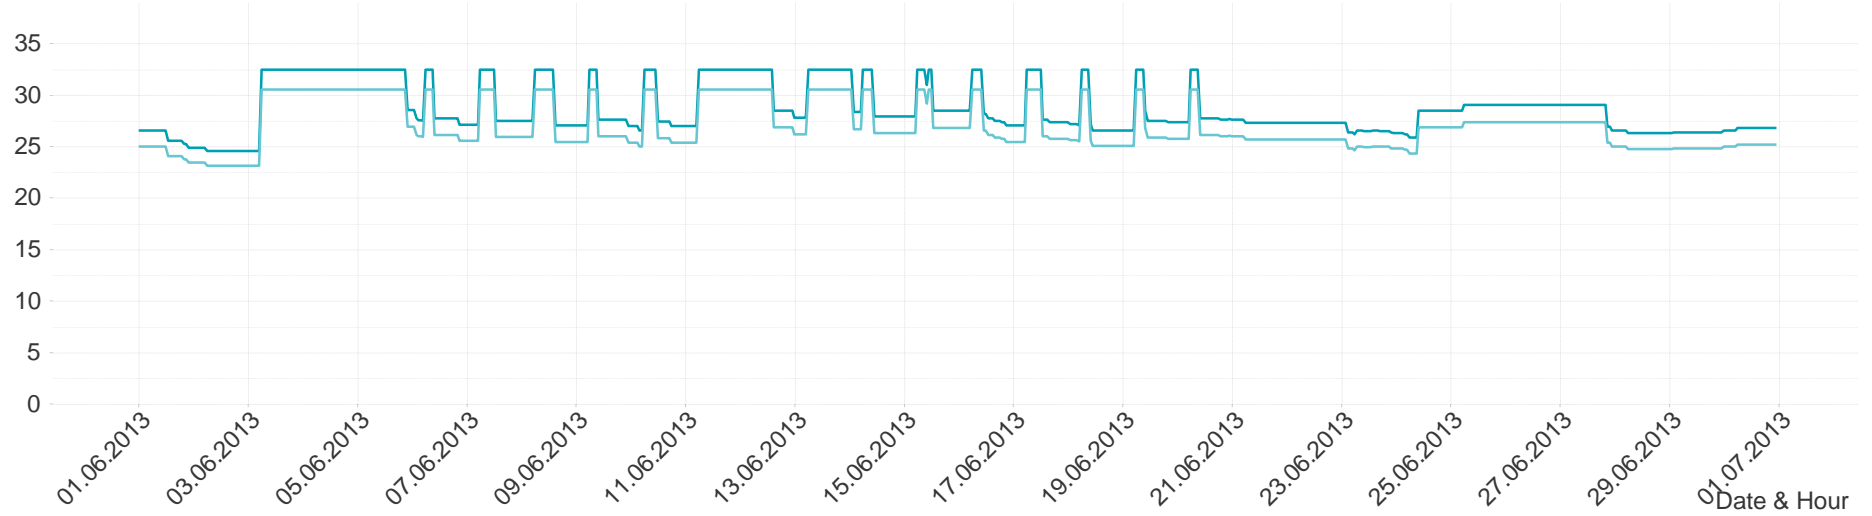

Energy**Monitor**.at

Gas Report

Month: Jun 2013

Imbalance of the market area "RZ Ost" per day

Consumption of the market area "RZ Ost" per day

Imbalance of the market area "RZ Ost" per hour

Consumption of the market area "RZ Ost" per hour

Hourly balanced balance energy price

Hourly BE price buy
Hourly BE price sell
EUR/MWh

Hourly balanced balance energy volume

Hourly BE volume long
Hourly BE volume short
MWh

Daily balanced balance energy price

Daily balanced balance energy volumes

Daily spot reference price

Daily spot volume