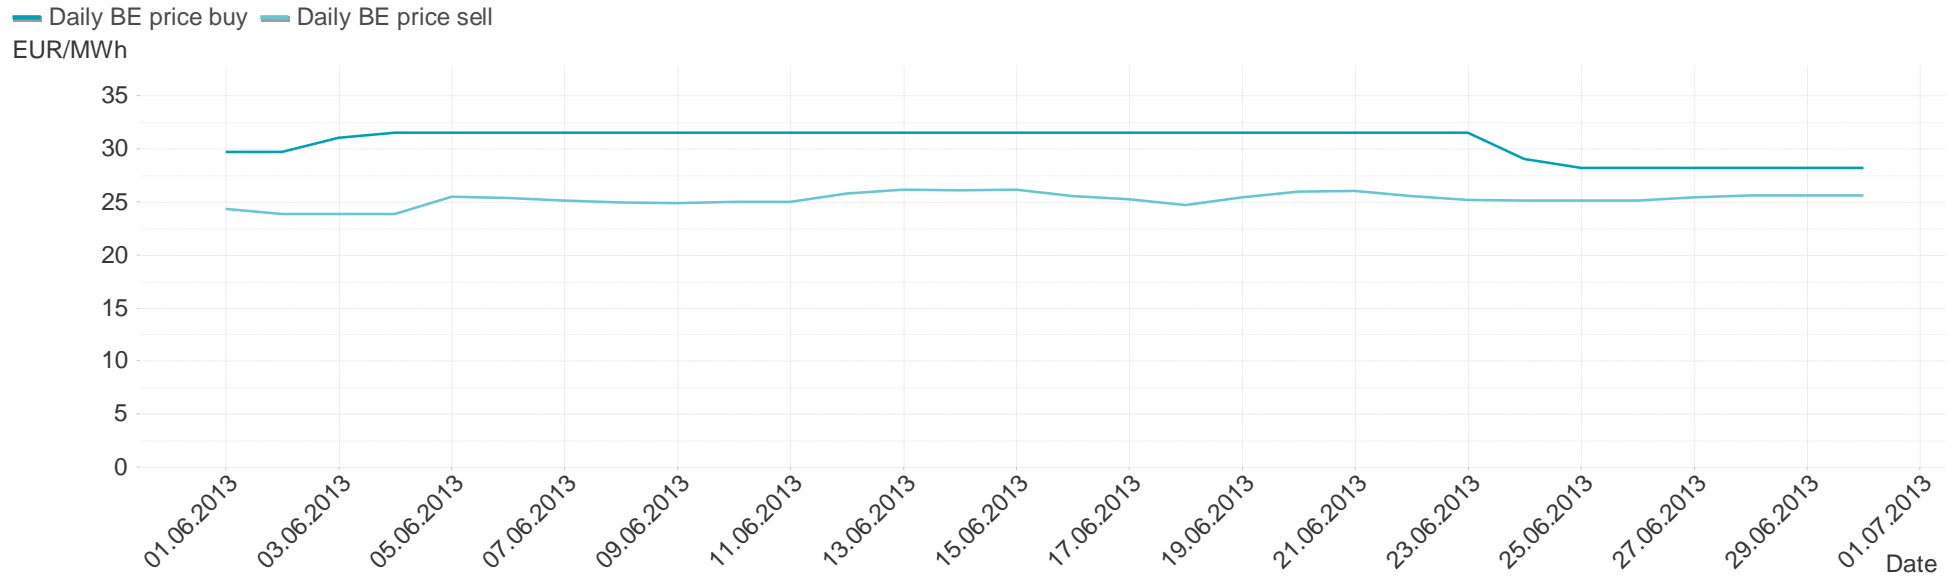

Hourly balanced balance energy price

Hourly BE price buy
Hourly BE price sell
EUR/MWh

Hourly balanced balance energy volume

Hourly BE volume long
Hourly BE volume short
MWh

Daily balanced balance energy price

Daily balanced balance energy volumes

Daily spot reference price

Daily spot volume