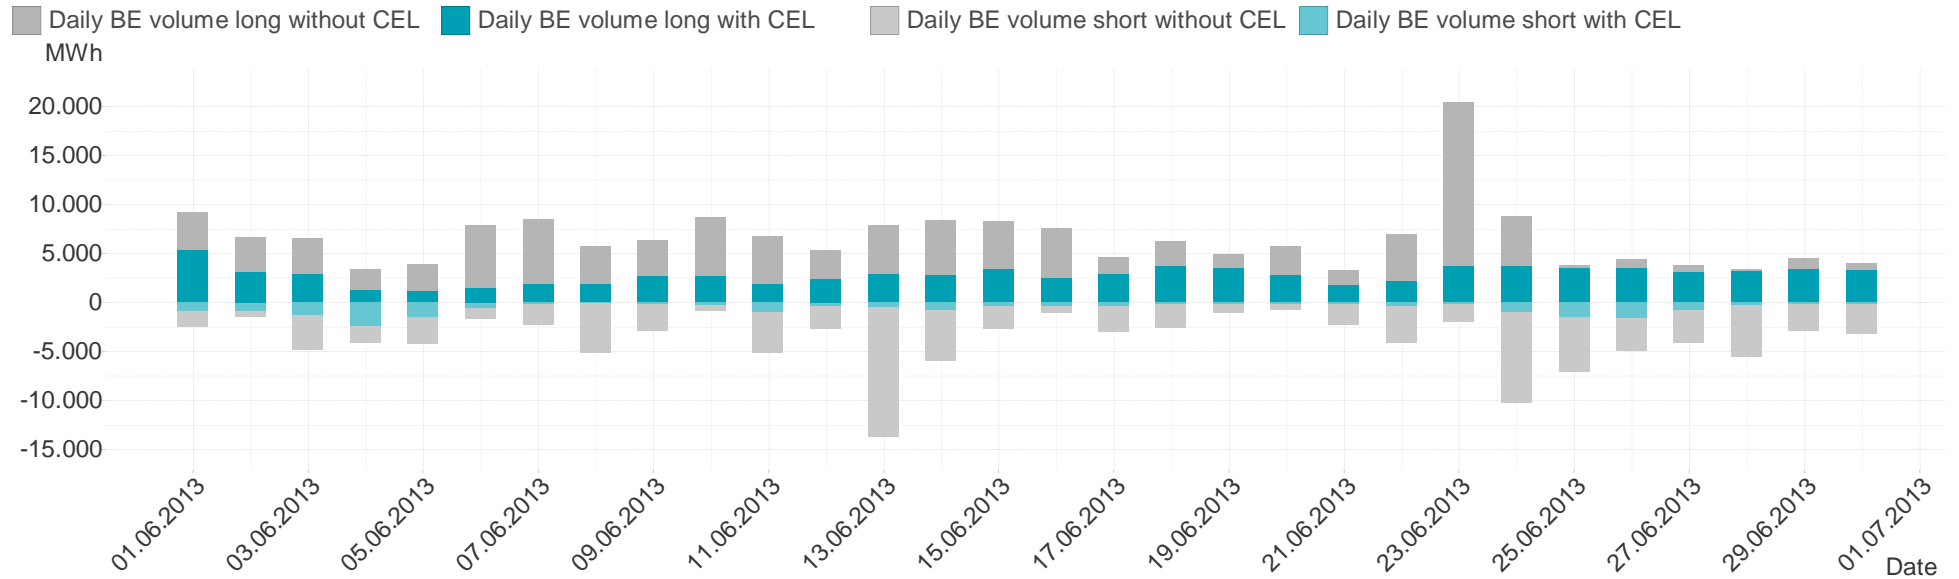

Hourly balanced balance energy price

Hourly BE price buy
Hourly BE price sell
EUR/MWh

Hourly balanced balance energy volume

Hourly BE volume long
Hourly BE volume short
MWh

Daily balanced balance energy price

Daily balanced balance energy volumes

Daily spot reference price

Daily spot volume