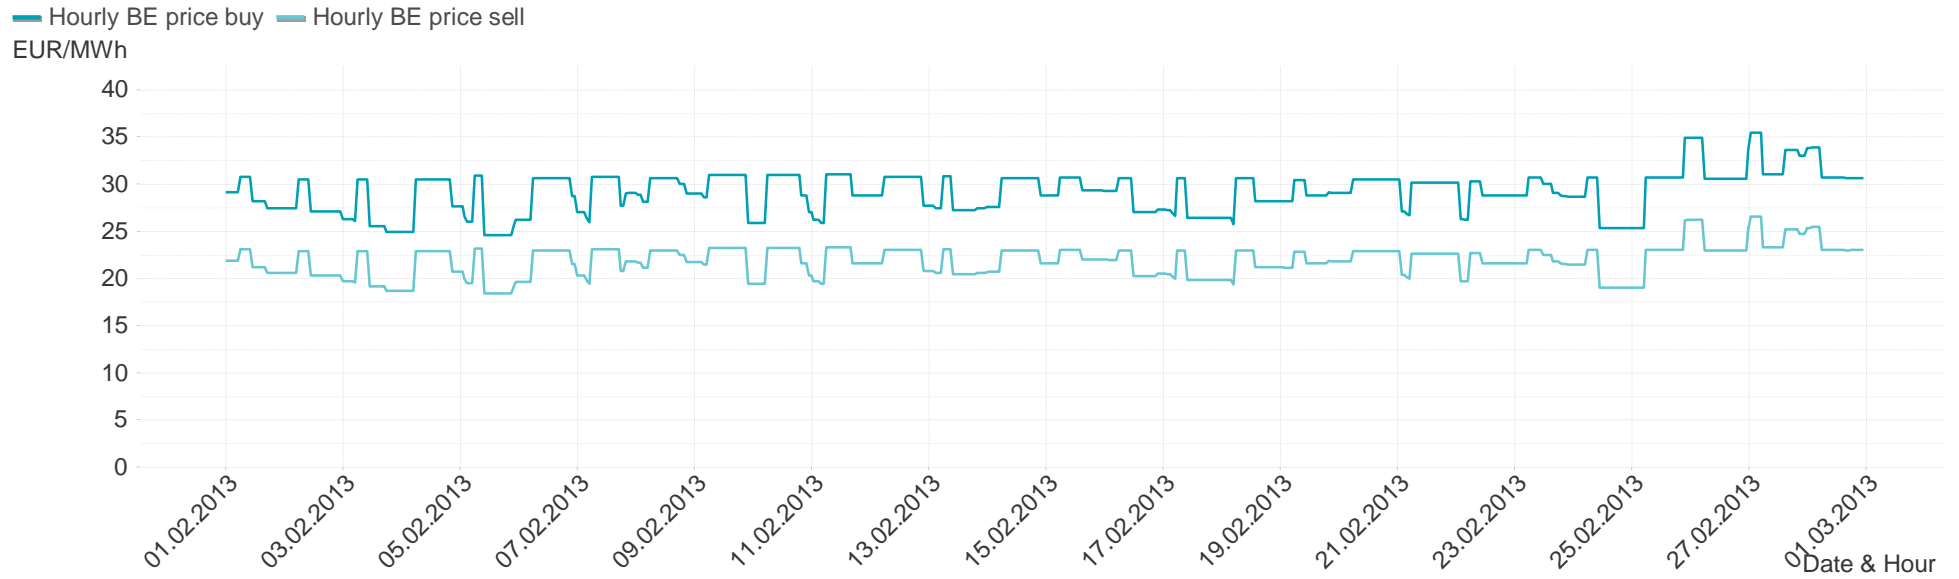

Energy**Monitor**.at

Gas Report

Month: Feb 2013

Imbalance of the market area "RZ Ost" per day

Consumption of the market area "RZ Ost" per day

Imbalance of the market area "RZ Ost" per hour

Consumption of the market area "RZ Ost" per hour

Hourly balanced balance energy price

Hourly balanced balance energy volume

Daily balanced balance energy price

Daily balanced balance energy volumes

Daily spot reference price

Daily spot volume