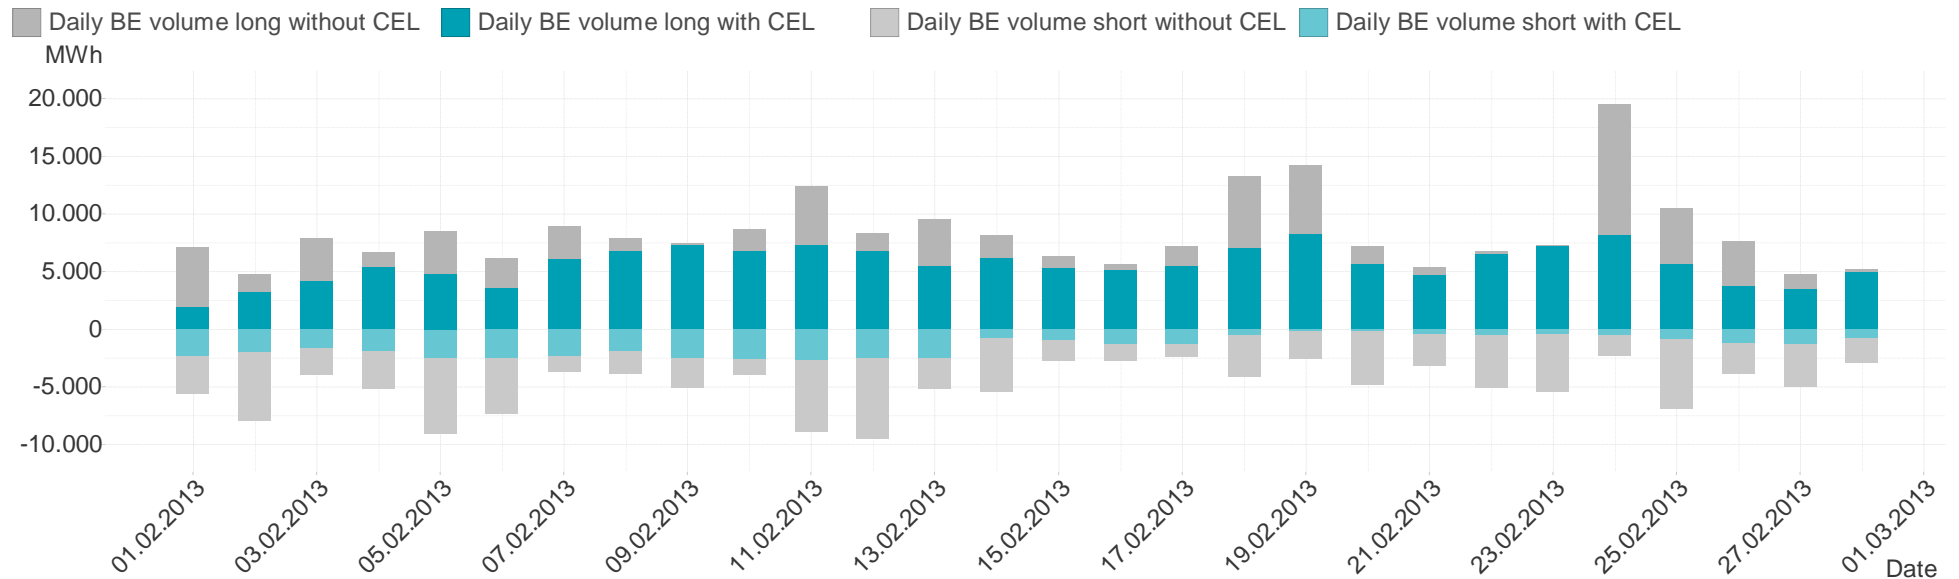

Hourly balanced balance energy price

Hourly balanced balance energy volume

Daily balanced balance energy price

Daily balanced balance energy volumes

Daily spot reference price

Daily spot volume