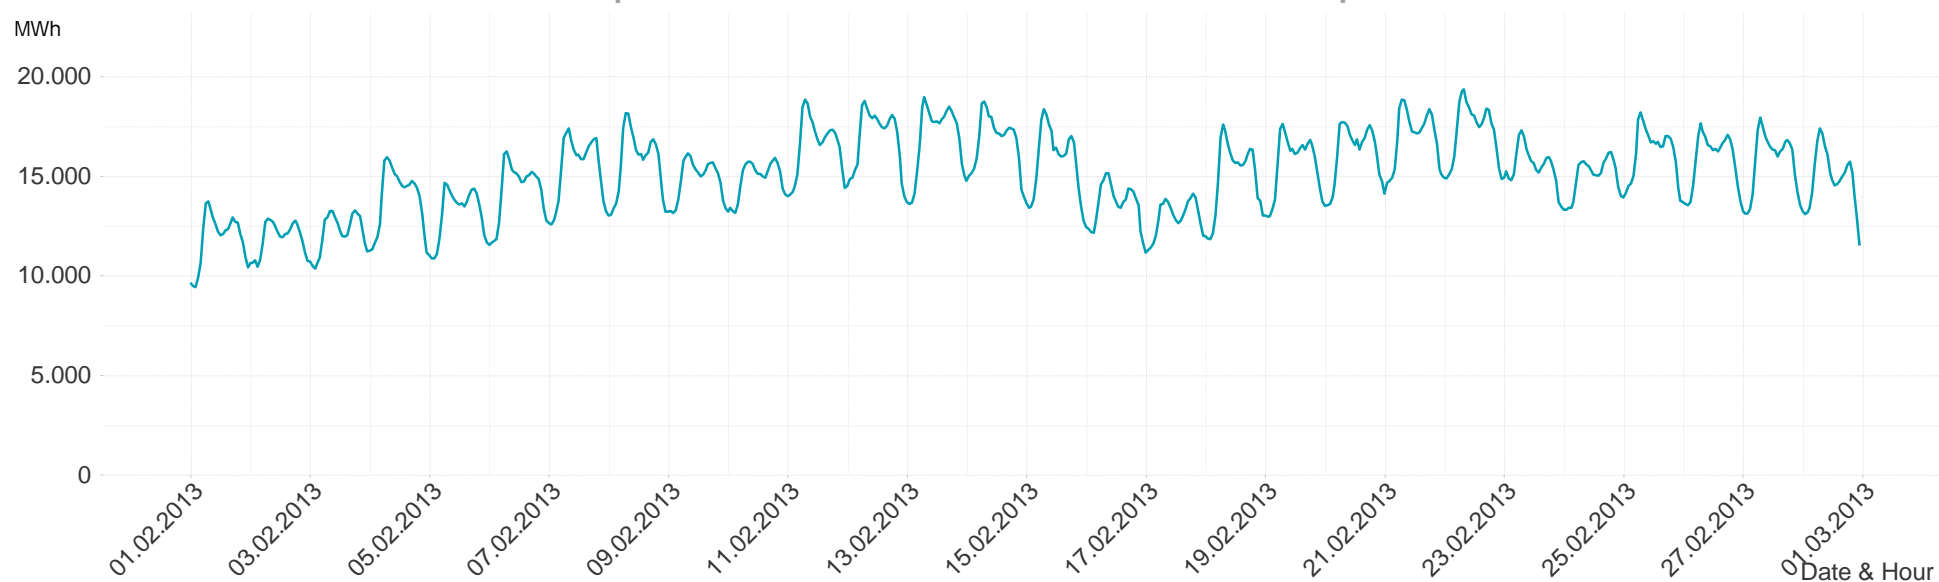

Energy**Monitor**.at

Gas Report

Month: Feb 2013

Imbalance of the market area "RZ Ost" per day

Consumption of the market area "RZ Ost" per day

Imbalance of the market area "RZ Ost" per hour

Consumption of the market area "RZ Ost" per hour

Hourly balanced balance energy price

Hourly balanced balance energy volume

Daily balanced balance energy price

Daily balanced balance energy volumes

Daily spot reference price

Daily spot volume