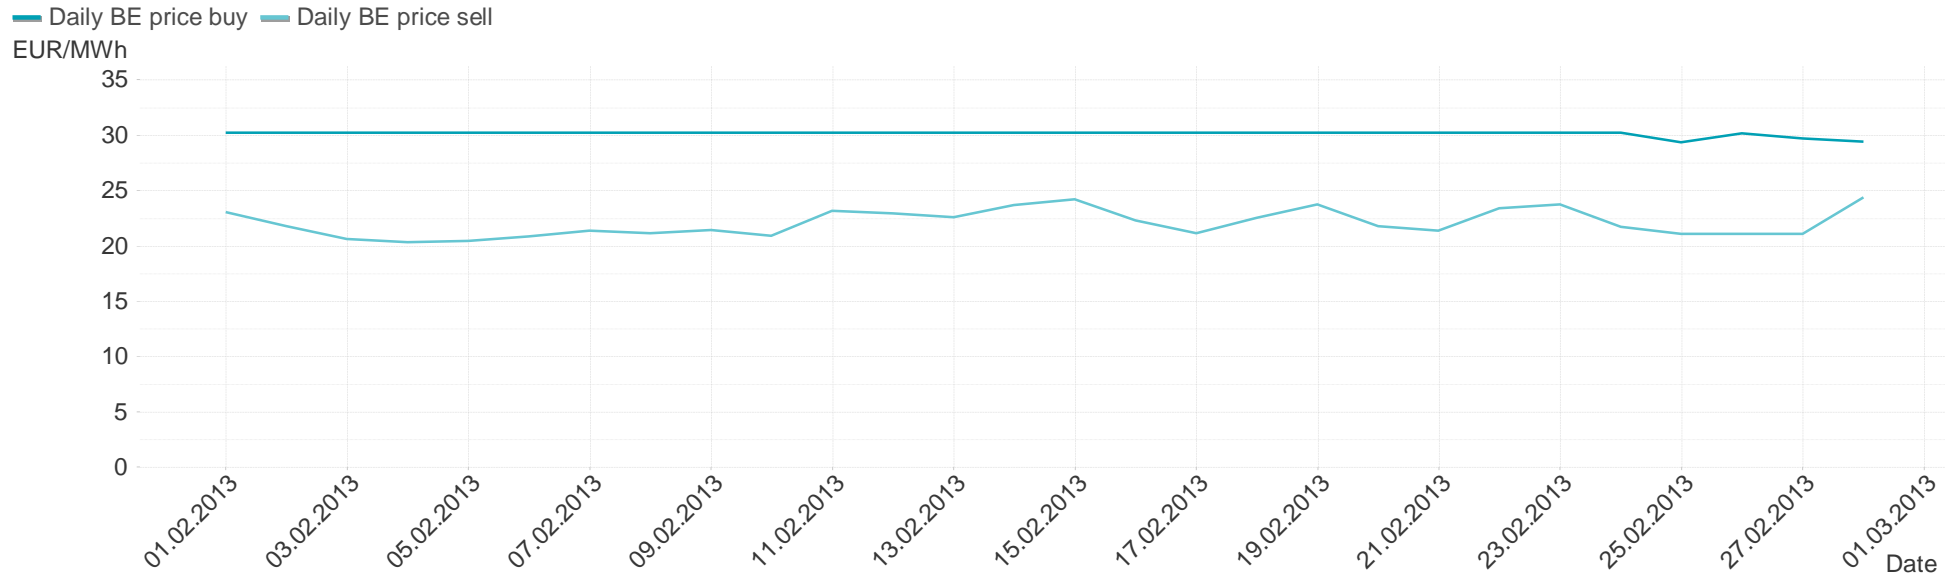

Energy**Monitor**.at

Gas Report

Month: Feb 2013

Imbalance of the market area "RZ Ost" per day

Consumption of the market area "RZ Ost" per day

Imbalance of the market area "RZ Ost" per hour

Consumption of the market area "RZ Ost" per hour

Hourly balanced balance energy price

Hourly balanced balance energy volume

Daily balanced balance energy price

Daily balanced balance energy volumes

Daily spot reference price

Daily spot volume