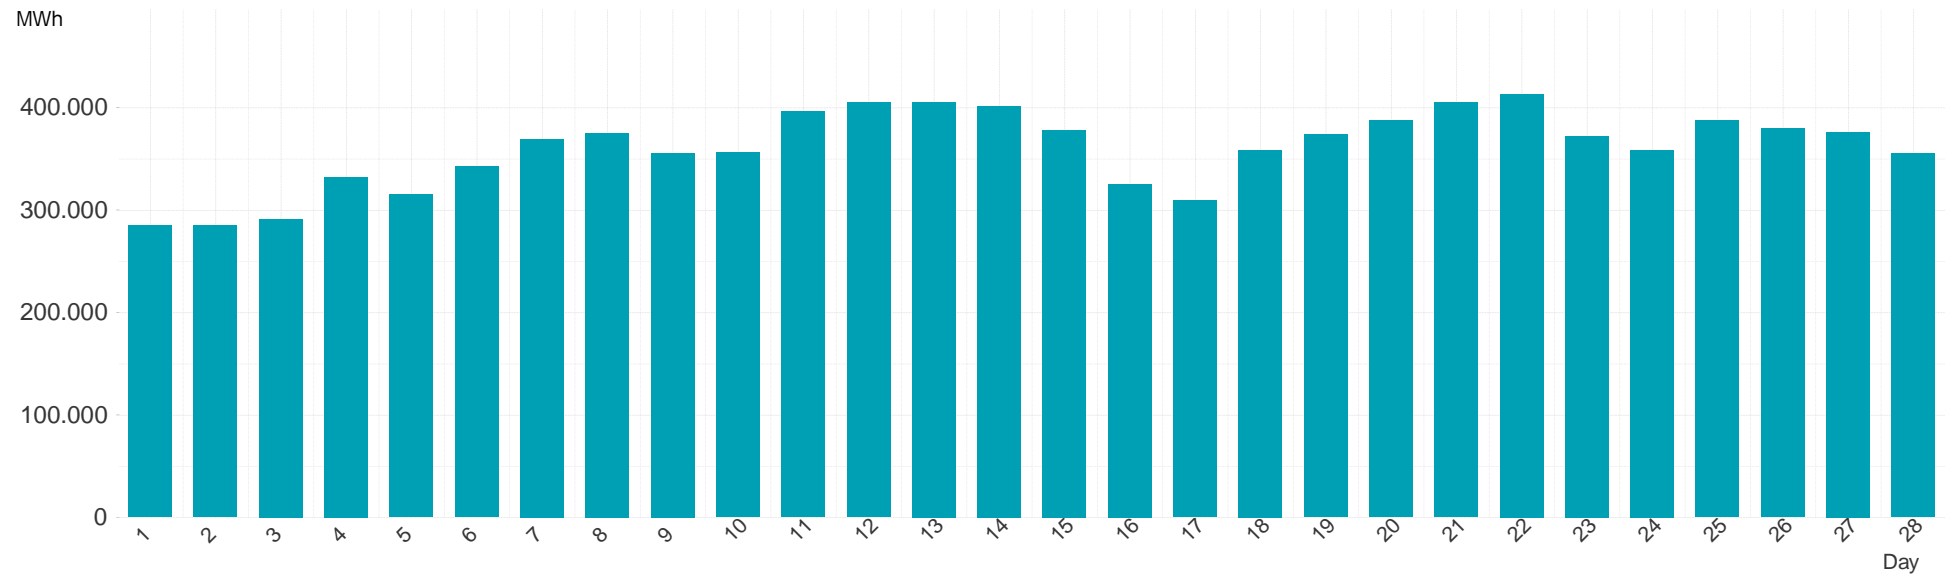

Energy**Monitor**.at

Gas Report

Month: Feb 2013

Imbalance of the market area "RZ Ost" per day

Consumption of the market area "RZ Ost" per day

Imbalance of the market area "RZ Ost" per hour

Consumption of the market area "RZ Ost" per hour

Hourly balanced balance energy price

Hourly balanced balance energy volume

Daily balanced balance energy price

Daily balanced balance energy volumes

Daily spot reference price

Daily spot volume