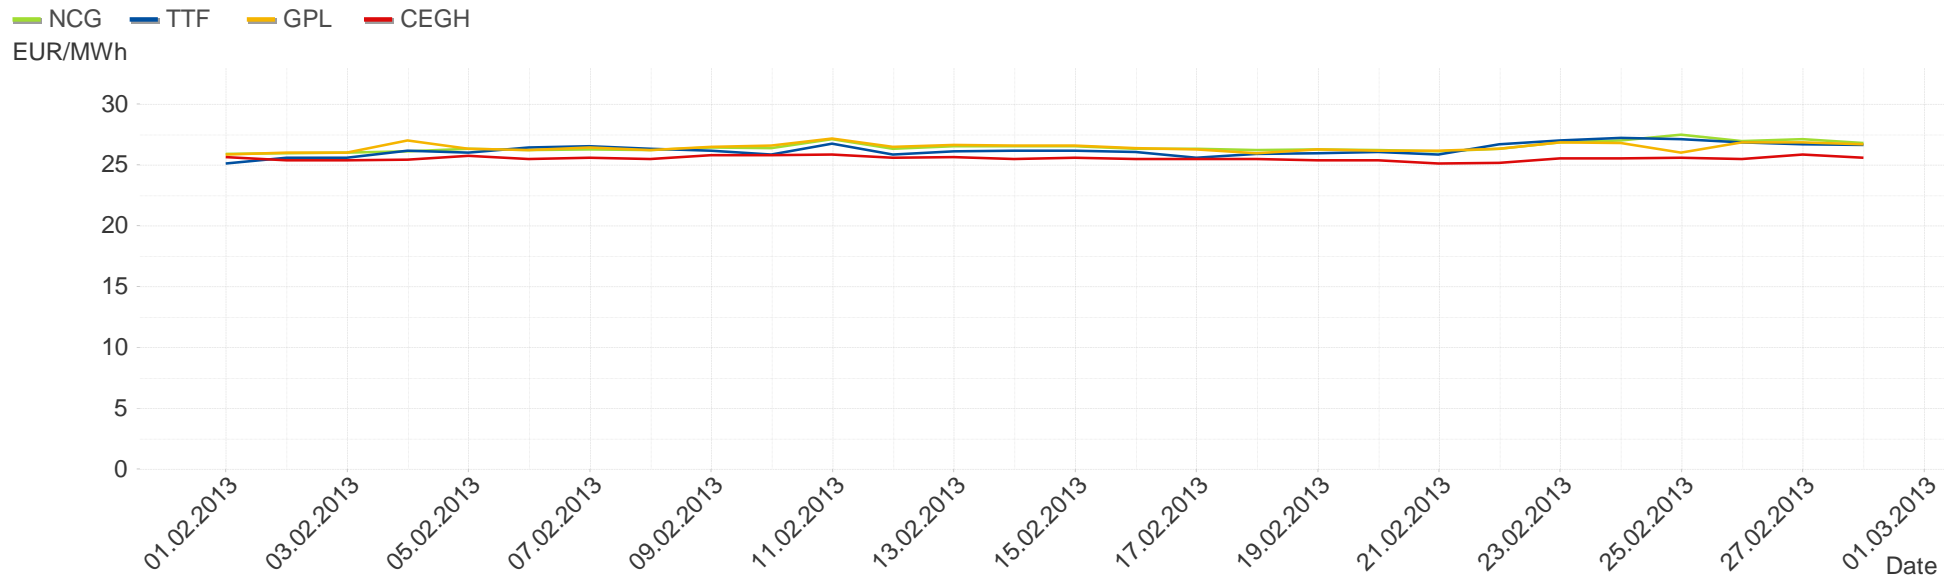

Hourly balanced balance energy price

Hourly balanced balance energy volume

Daily balanced balance energy price

Daily balanced balance energy volumes

Daily spot reference price

Daily spot volume