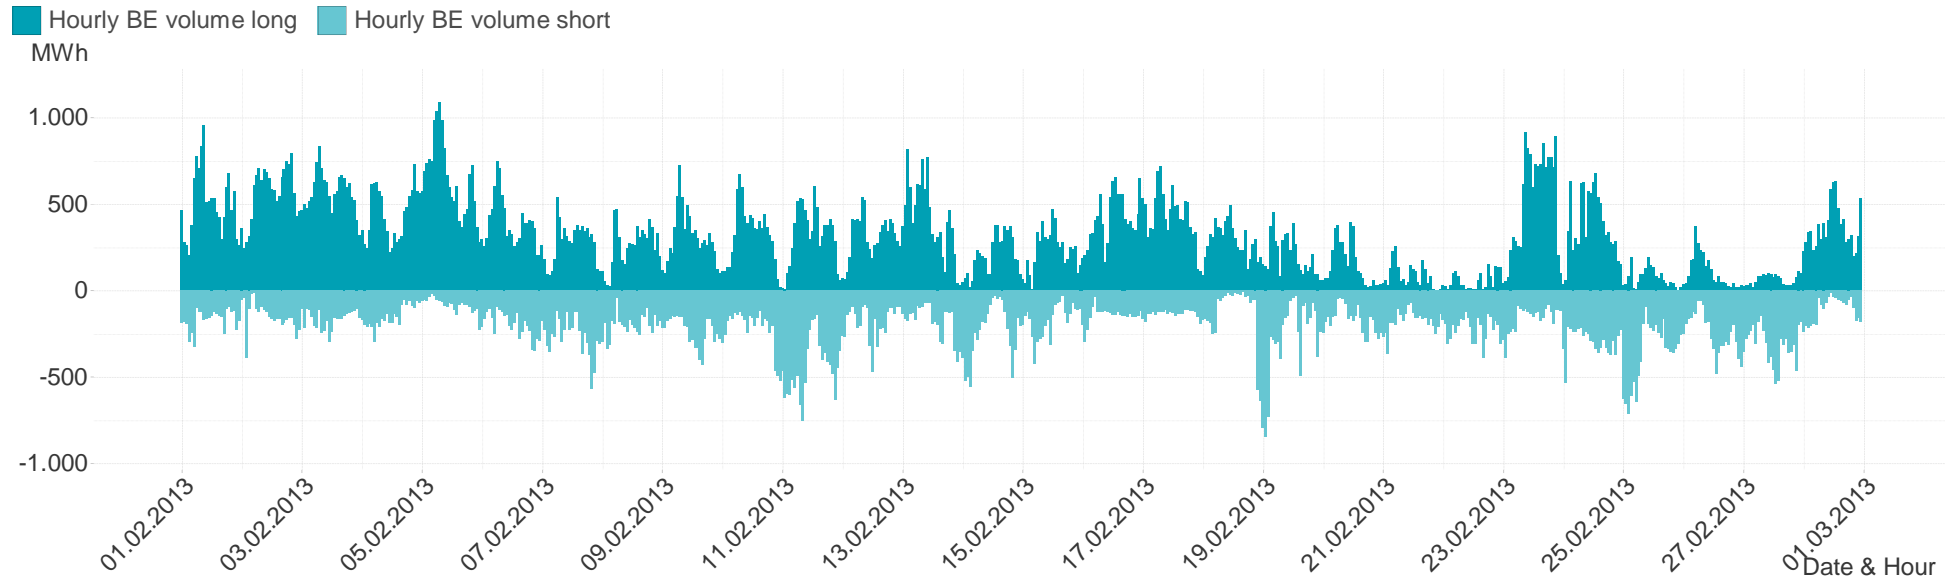

Energy**Monitor**.at

Gas Report

Month: Feb 2013

Imbalance of the market area "RZ Ost" per day

Consumption of the market area "RZ Ost" per day

Imbalance of the market area "RZ Ost" per hour

Consumption of the market area "RZ Ost" per hour

Hourly balanced balance energy price

Hourly balanced balance energy volume

Daily balanced balance energy price

Daily balanced balance energy volumes

Daily spot reference price

Daily spot volume