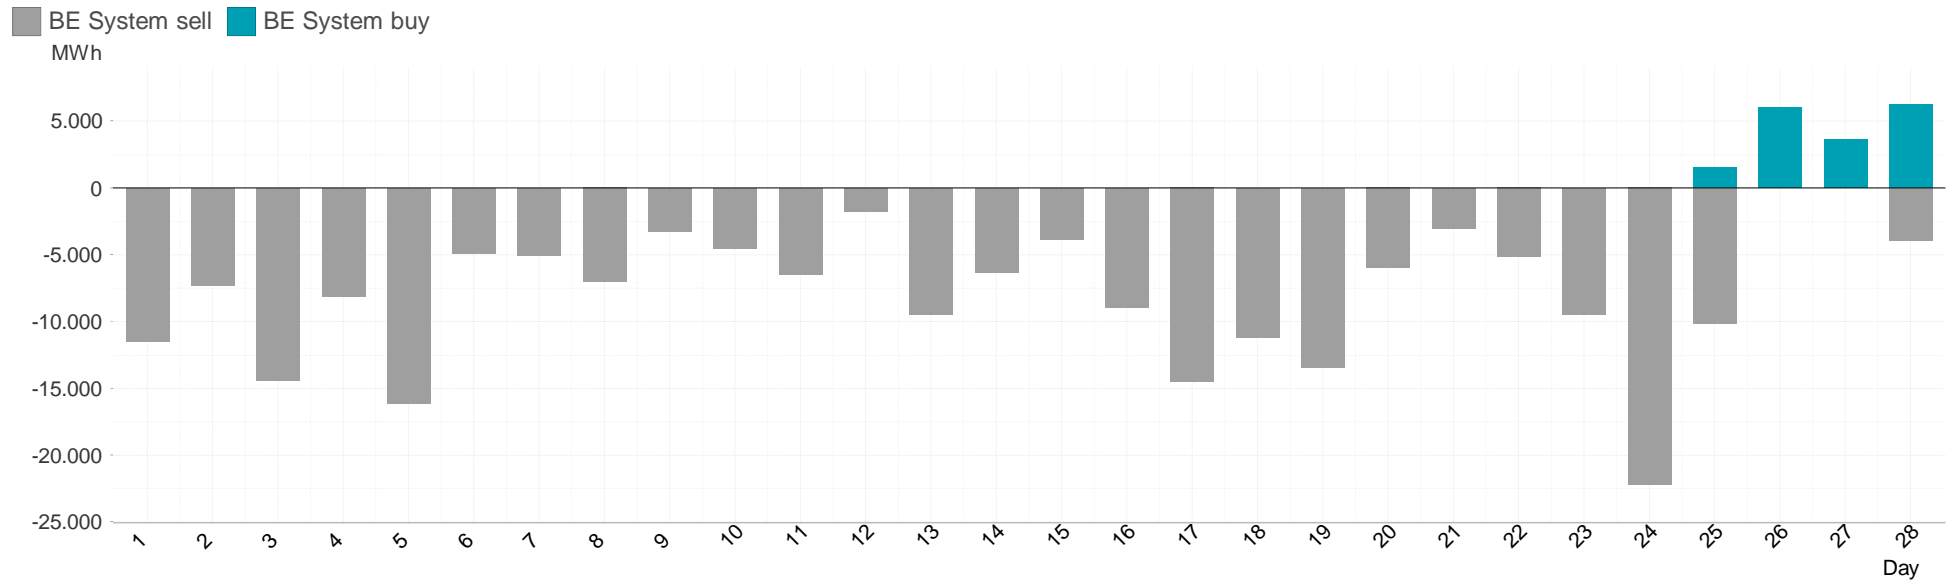

Energy**Monitor**.at

Gas Report

Month: Feb 2013

Imbalance of the market area "RZ Ost" per day

Consumption of the market area "RZ Ost" per day

Imbalance of the market area "RZ Ost" per hour

Consumption of the market area "RZ Ost" per hour

Hourly balanced balance energy price

Hourly balanced balance energy volume

Daily balanced balance energy price

Daily balanced balance energy volumes

Daily spot reference price

Daily spot volume