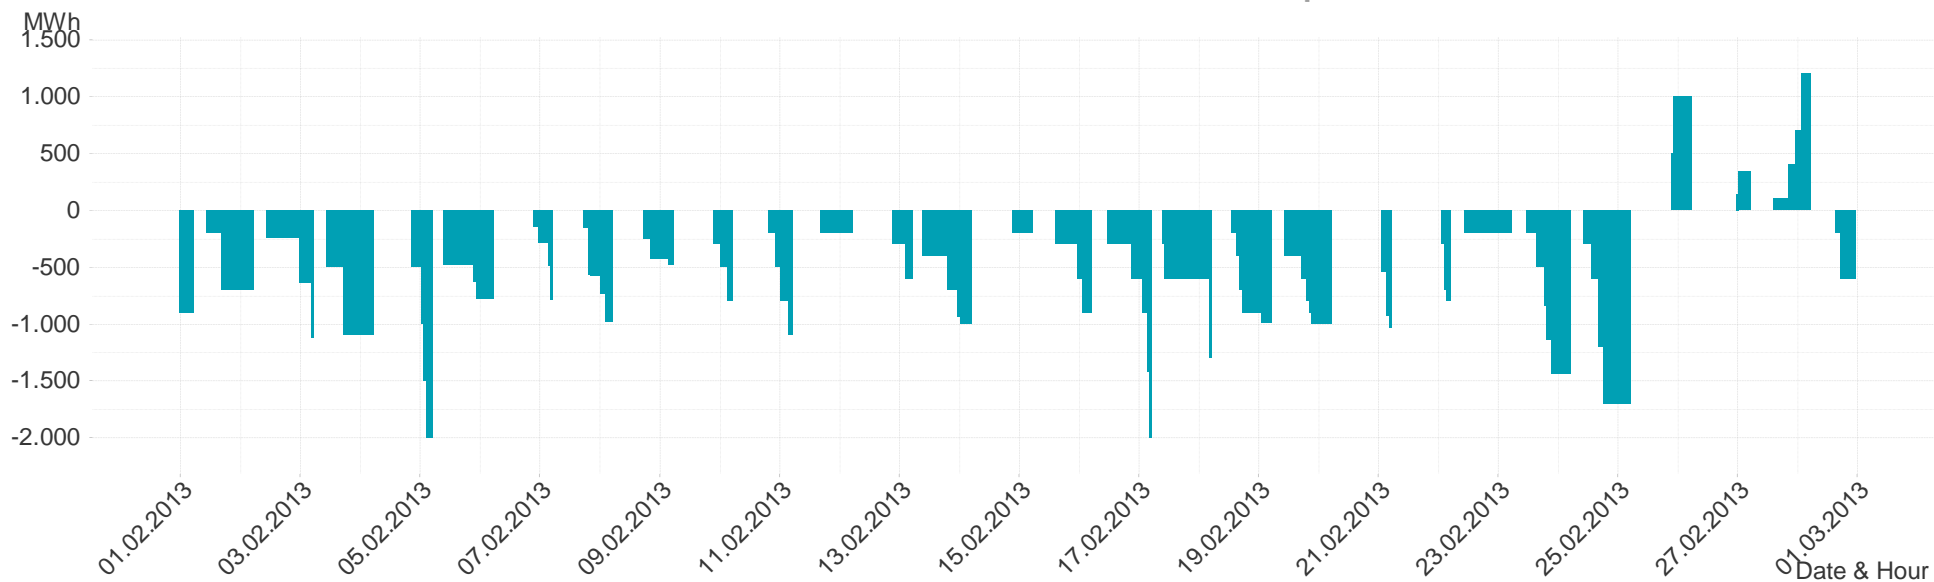

Energy**Monitor**.at

Gas Report

Month: Feb 2013

Imbalance of the market area "RZ Ost" per day

Consumption of the market area "RZ Ost" per day

Imbalance of the market area "RZ Ost" per hour

Consumption of the market area "RZ Ost" per hour

Hourly balanced balance energy price

Hourly balanced balance energy volume

Daily balanced balance energy price

Daily balanced balance energy volumes

Daily spot reference price

Daily spot volume