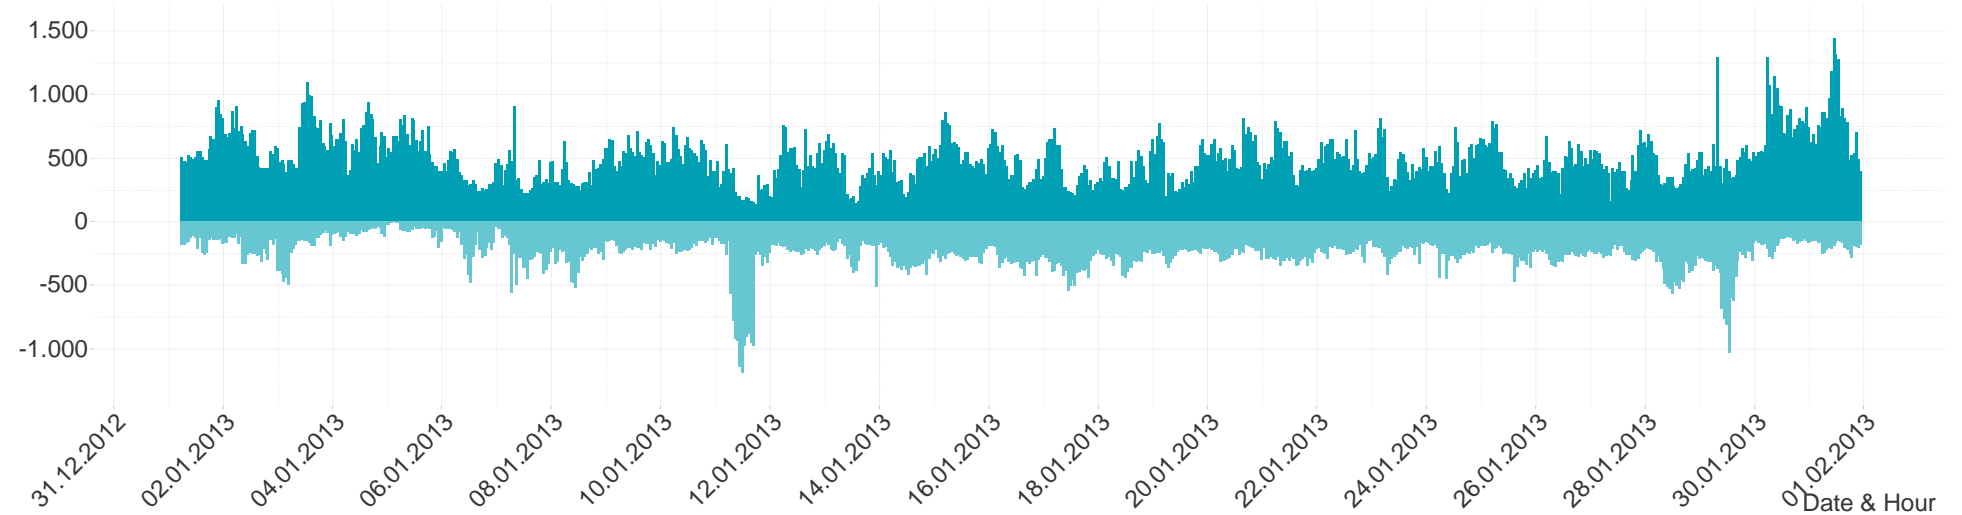

Energy**Monitor**.at

Gas Report

Month: Jan 2013

Imbalance of the market area "RZ Ost" per day

Consumption of the market area "RZ Ost" per day

Imbalance of the market area "RZ Ost" per hour

Consumption of the market area "RZ Ost" per hour

Hourly balanced balance energy price

Hourly BE price buy Hourly BE price sell
EUR/MWh

Hourly balanced balance energy volume

Hourly BE volume long Hourly BE volume short
MWh

Daily balanced balance energy price

Daily balanced balance energy volumes

Daily spot reference price

Daily spot volume