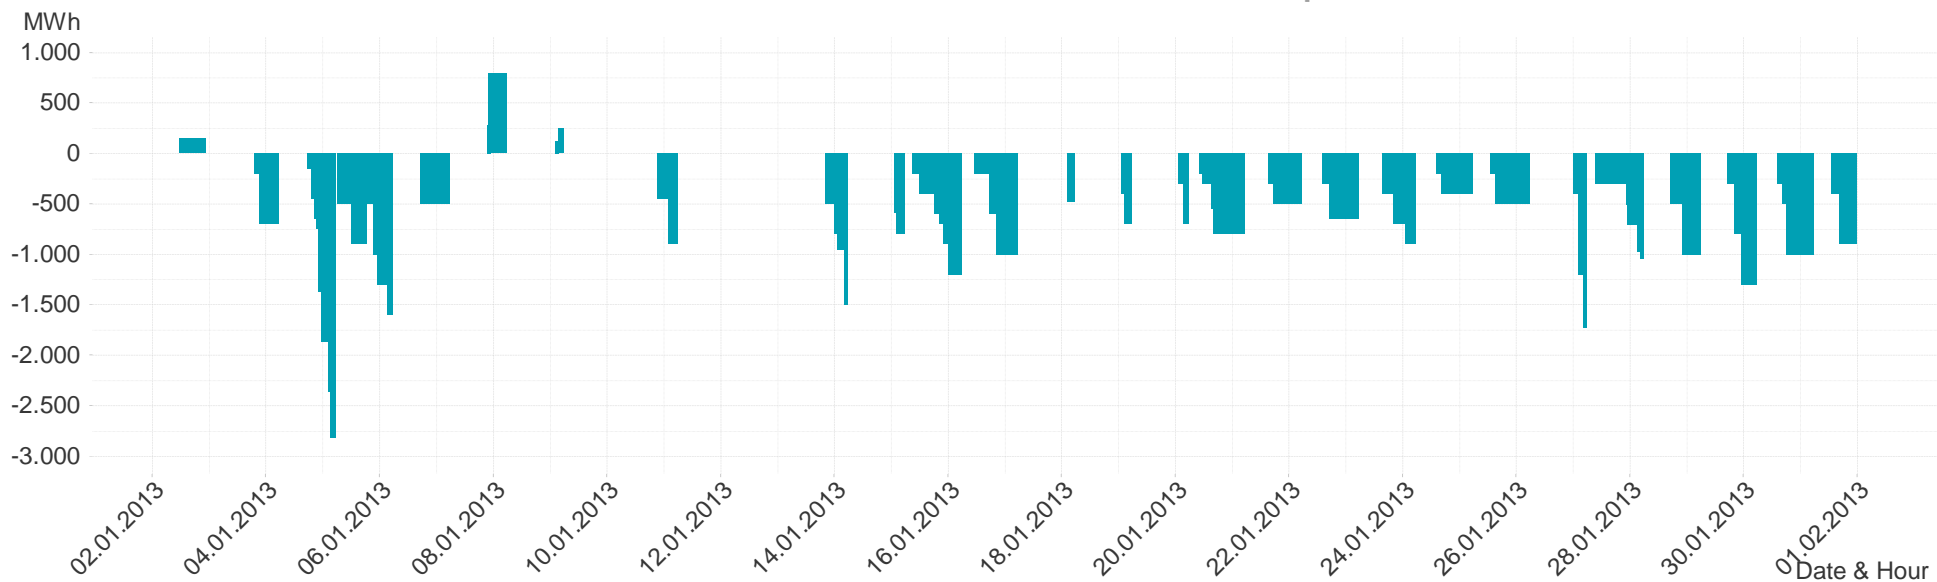

Energy**Monitor**.at

Gas Report

Month: Jan 2013

Imbalance of the market area "RZ Ost" per day

Consumption of the market area "RZ Ost" per day

Imbalance of the market area "RZ Ost" per hour

Consumption of the market area "RZ Ost" per hour

Daily balanced balance energy volumes

Daily spot reference price

Daily spot volume