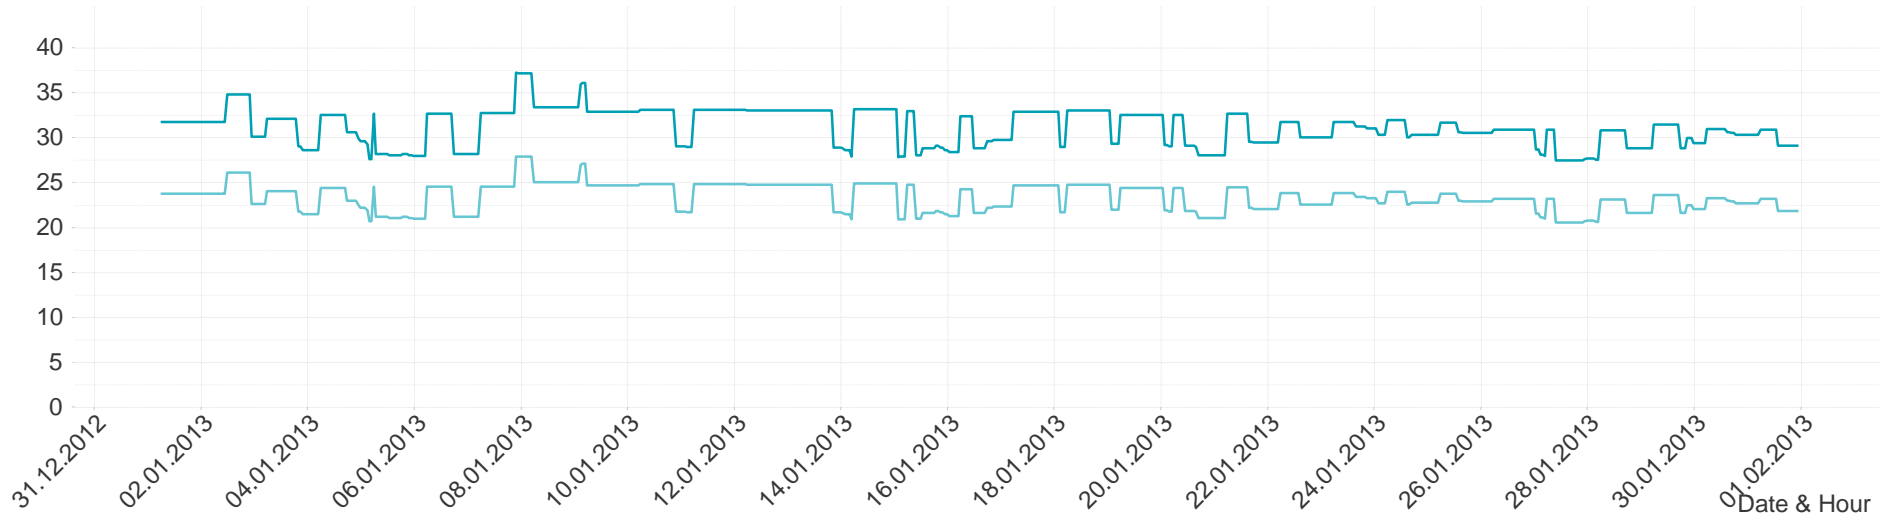

Energy**Monitor**.at

Gas Report

Month: Jan 2013

Imbalance of the market area "RZ Ost" per day

Consumption of the market area "RZ Ost" per day

Imbalance of the market area "RZ Ost" per hour

Consumption of the market area "RZ Ost" per hour

Hourly balanced balance energy price

Hourly BE price buy Hourly BE price sell
EUR/MWh

Hourly balanced balance energy volume

Hourly BE volume long Hourly BE volume short
MWh

Daily balanced balance energy price

Daily balanced balance energy volumes

Daily spot reference price

Daily spot volume