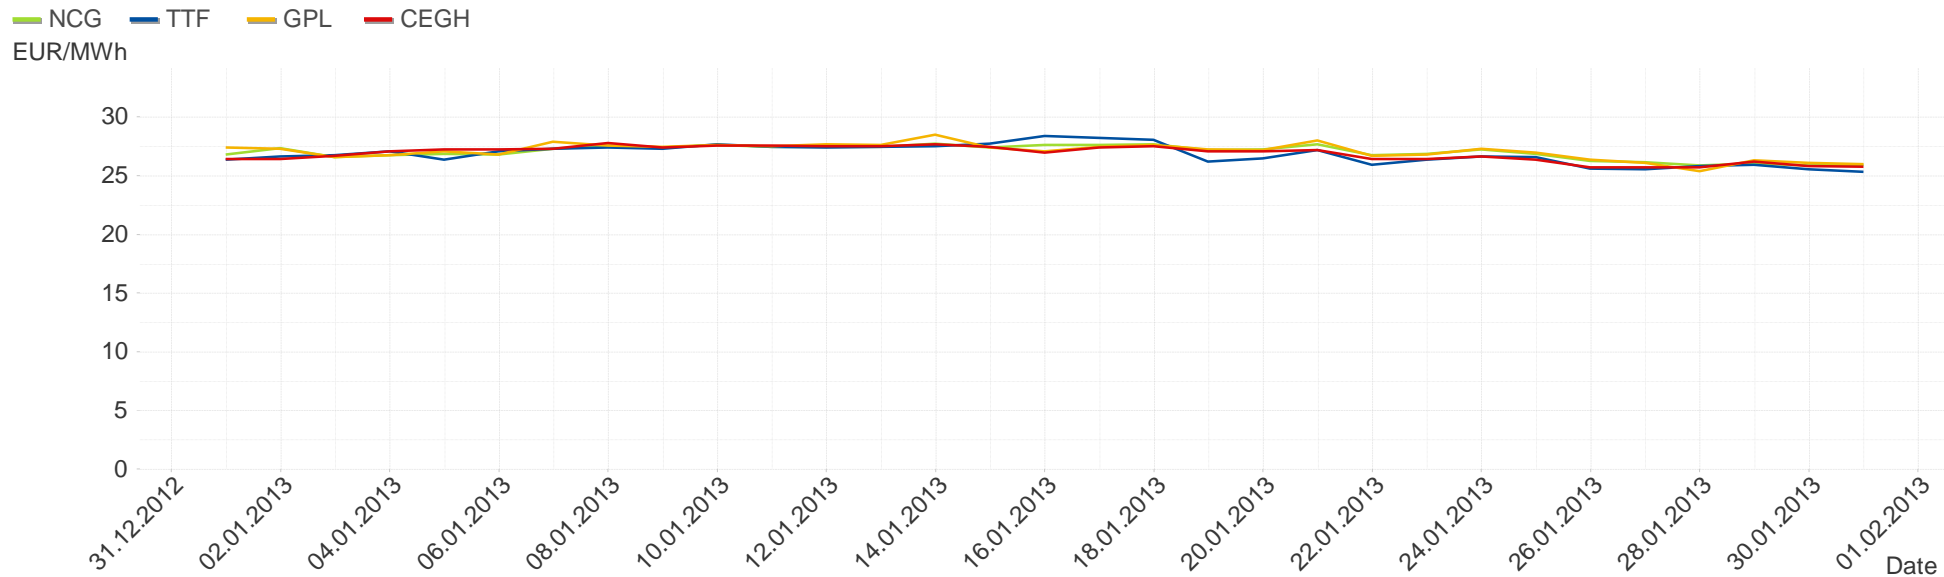

Hourly balanced balance energy price

Hourly BE price buy Hourly BE price sell
EUR/MWh

Hourly balanced balance energy volume

Hourly BE volume long Hourly BE volume short
MWh

Daily balanced balance energy price

Daily balanced balance energy volumes

Daily spot reference price

Daily spot volume