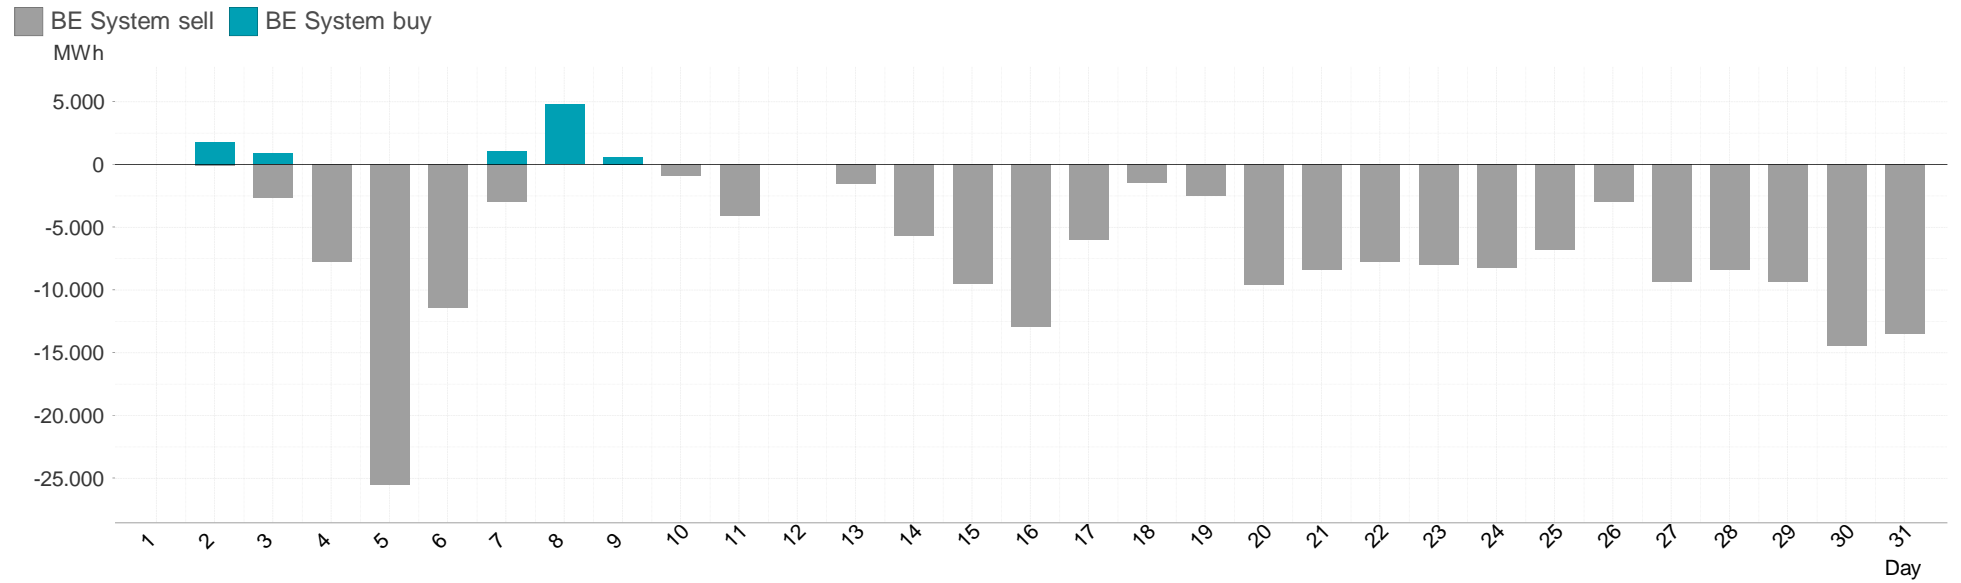

Energy**Monitor**.at

Gas Report

Month: Jan 2013

Imbalance of the market area "RZ Ost" per day

Consumption of the market area "RZ Ost" per day

Imbalance of the market area "RZ Ost" per hour

Consumption of the market area "RZ Ost" per hour

Hourly balanced balance energy price

Hourly BE price buy Hourly BE price sell
EUR/MWh

Hourly balanced balance energy volume

Hourly BE volume long Hourly BE volume short
MWh

Daily balanced balance energy price

Daily balanced balance energy volumes

Daily spot reference price

Daily spot volume