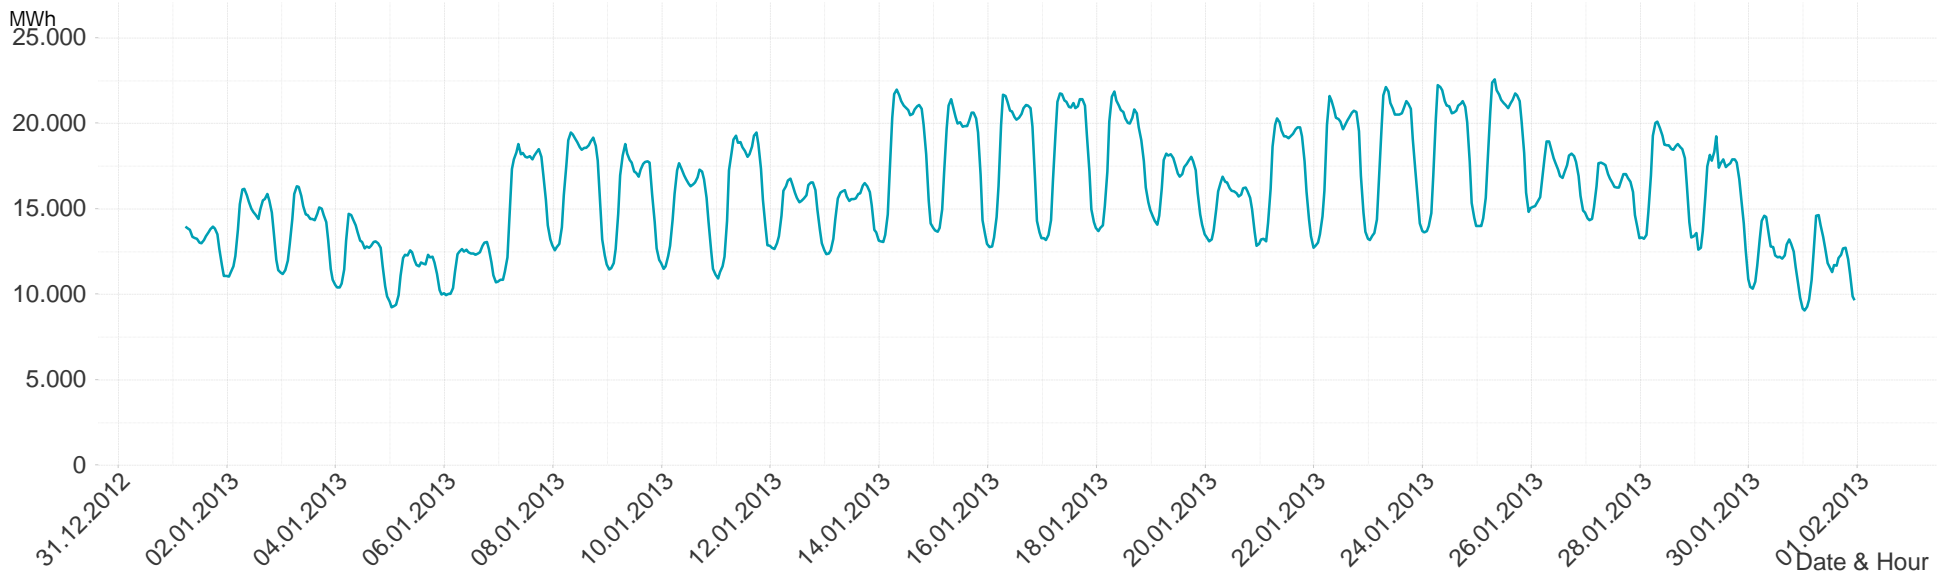

Energy**Monitor**.at

Gas Report

Month: Jan 2013

Imbalance of the market area "RZ Ost" per day

Consumption of the market area "RZ Ost" per day

Imbalance of the market area "RZ Ost" per hour

Consumption of the market area "RZ Ost" per hour

Hourly balanced balance energy price

Hourly BE price buy Hourly BE price sell
EUR/MWh

Hourly balanced balance energy volume

Hourly BE volume long Hourly BE volume short
MWh

Daily balanced balance energy price

Daily balanced balance energy volumes

Daily spot reference price

Daily spot volume