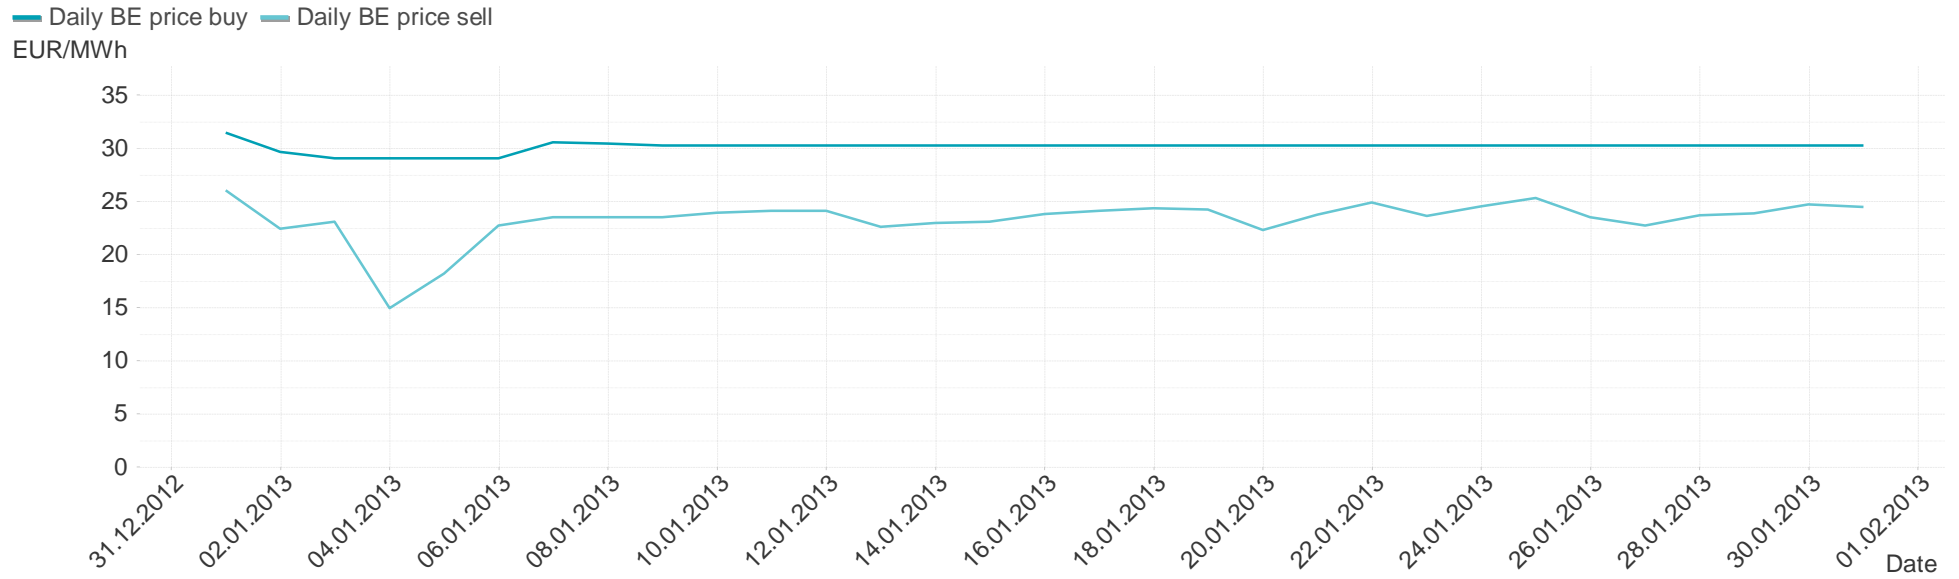

Hourly balanced balance energy price

Hourly BE price buy Hourly BE price sell
EUR/MWh

Hourly balanced balance energy volume

Hourly BE volume long Hourly BE volume short
MWh

Daily balanced balance energy price

Daily balanced balance energy volumes

Daily spot reference price

Daily spot volume