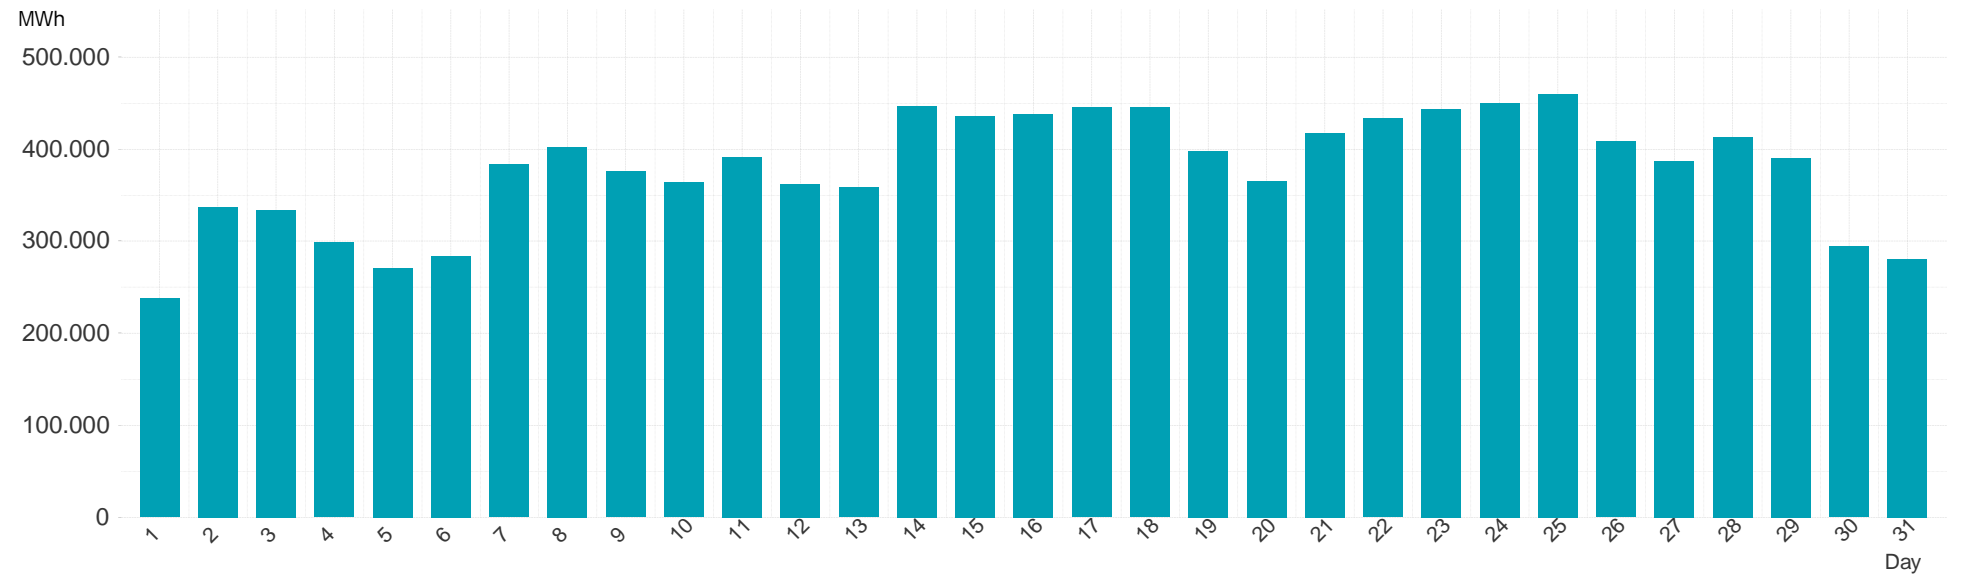

Energy**Monitor**.at

Gas Report

Month: Jan 2013

Imbalance of the market area "RZ Ost" per day

Consumption of the market area "RZ Ost" per day

Imbalance of the market area "RZ Ost" per hour

Consumption of the market area "RZ Ost" per hour

Daily balanced balance energy volumes

Daily spot reference price

Daily spot volume