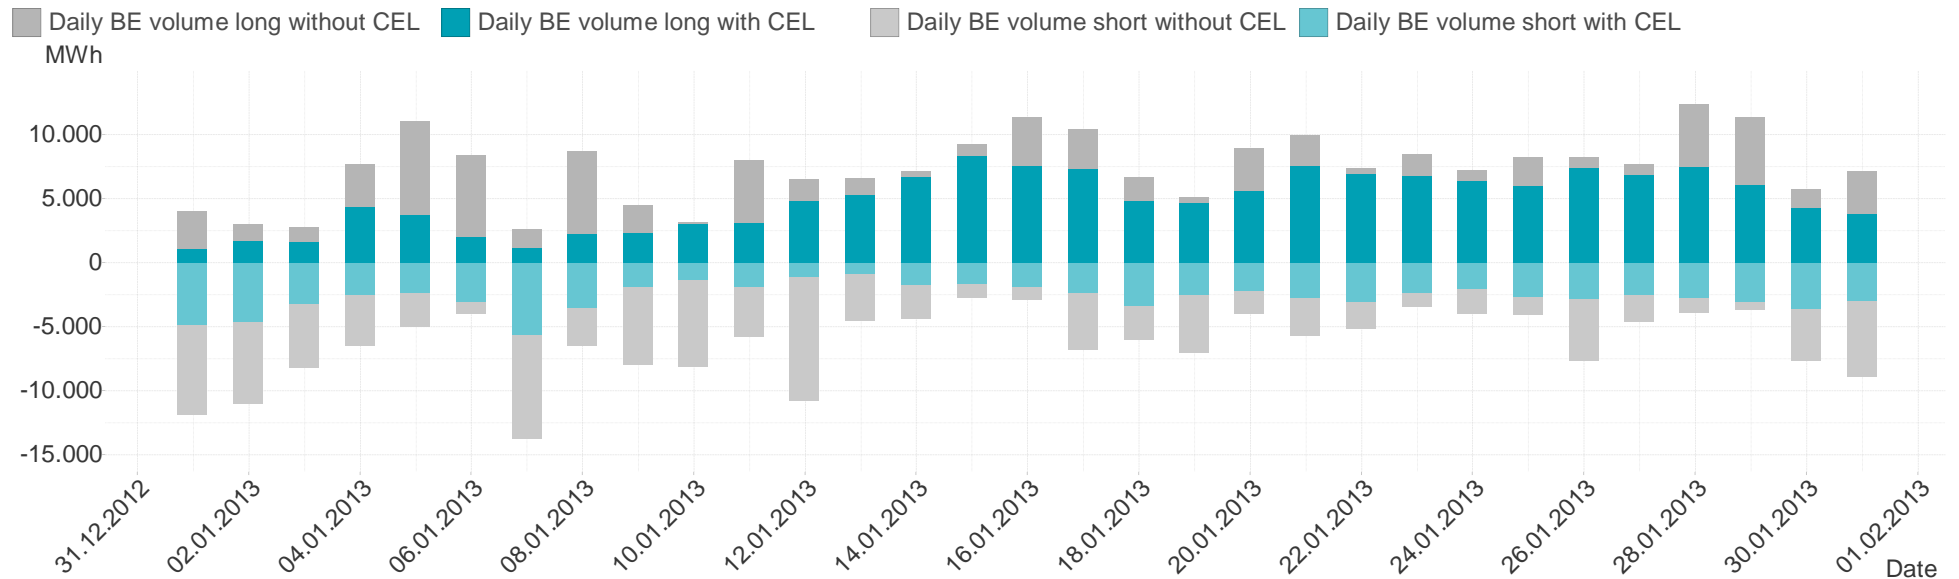

Hourly balanced balance energy price

Hourly BE price buy Hourly BE price sell
EUR/MWh

Hourly balanced balance energy volume

Hourly BE volume long Hourly BE volume short
MWh

Daily balanced balance energy price

Daily balanced balance energy volumes

Daily spot reference price

Daily spot volume