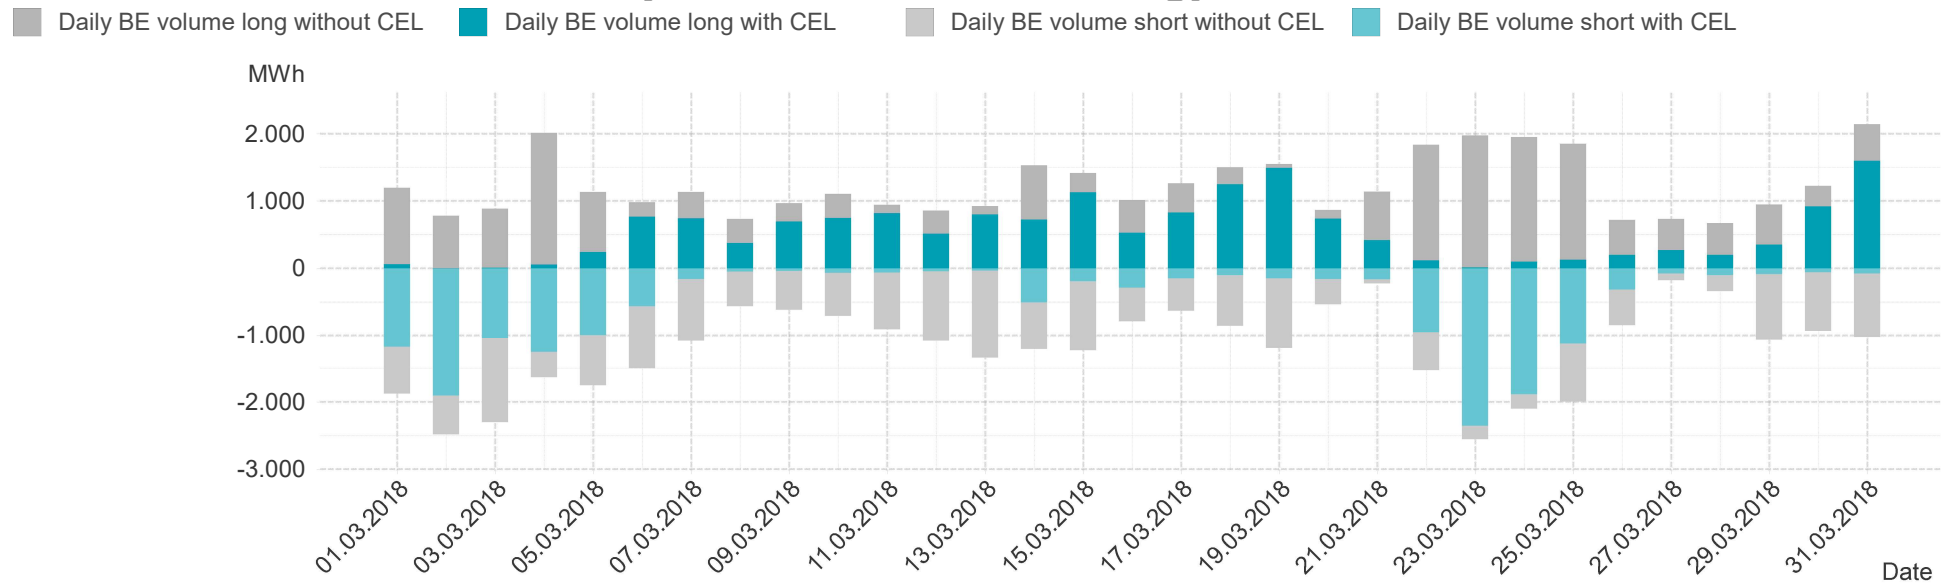

Consumption of the market area "Tirol & Vorarlberg" per hour

Hourly balanced balance energy price

Hourly balanced balance energy volume

Daily balanced balance energy price

Daily balanced balance energy volumes

Daily spot reference price