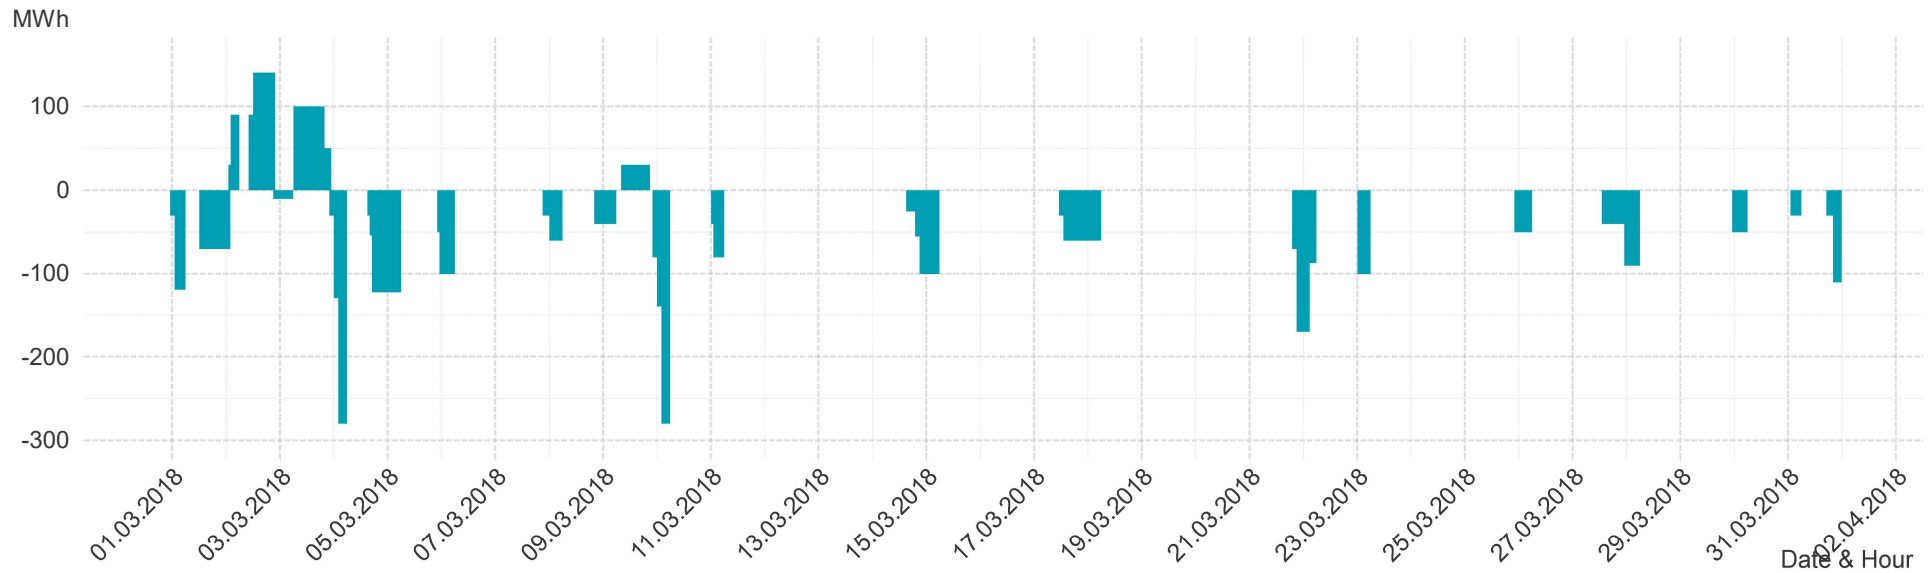

Energy**Monitor**.at

Gas Report

Marketarea "Tirol & Vorarlberg"

Month: Mar 2018

Imbalance of the marketarea "Tirol & Vorarlberg" per day

Consumption of the market area "Tirol & Vorarlberg" per day

Imbalance of the market area "Tirol & Vorarlberg" per hour

Daily spot reference price