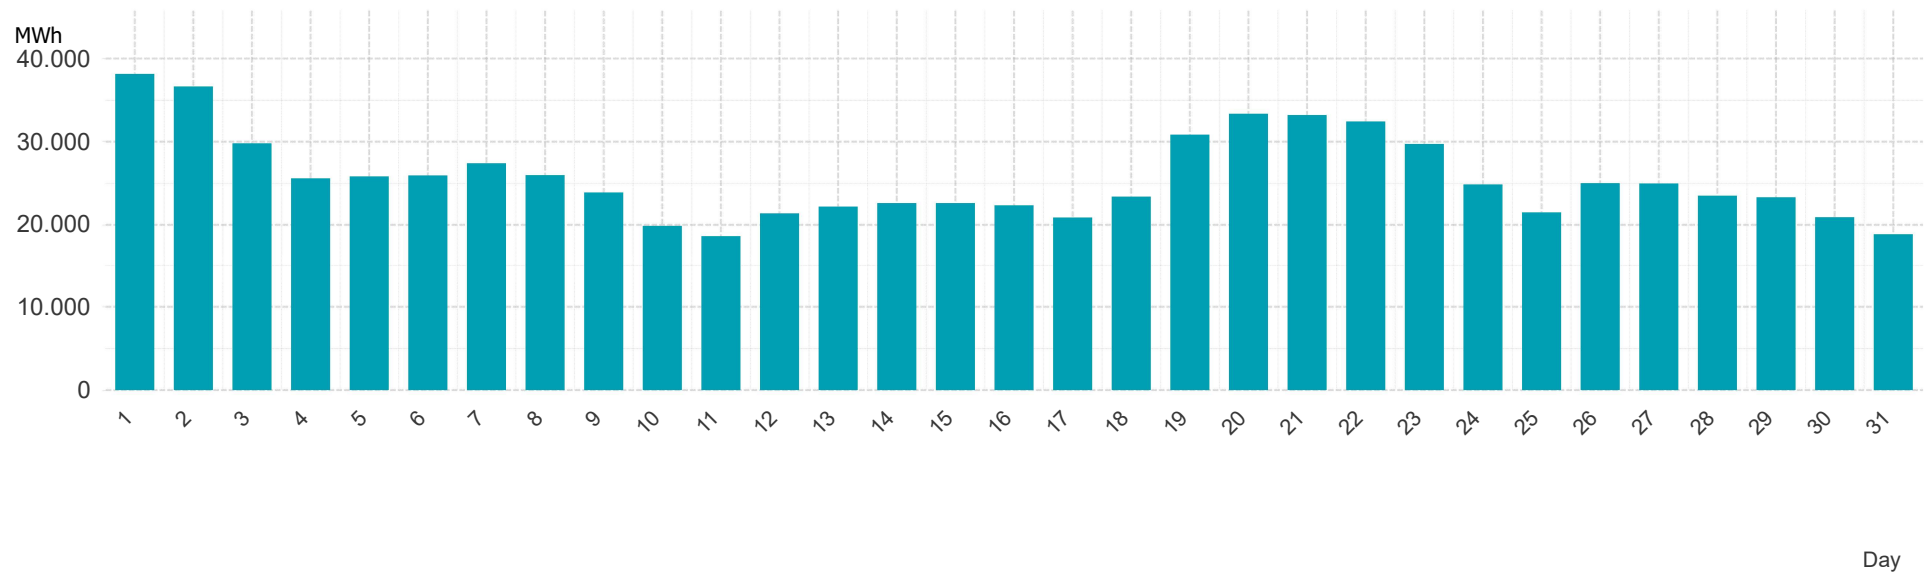

Consumption of the market area "Tirol & Vorarlberg" per day