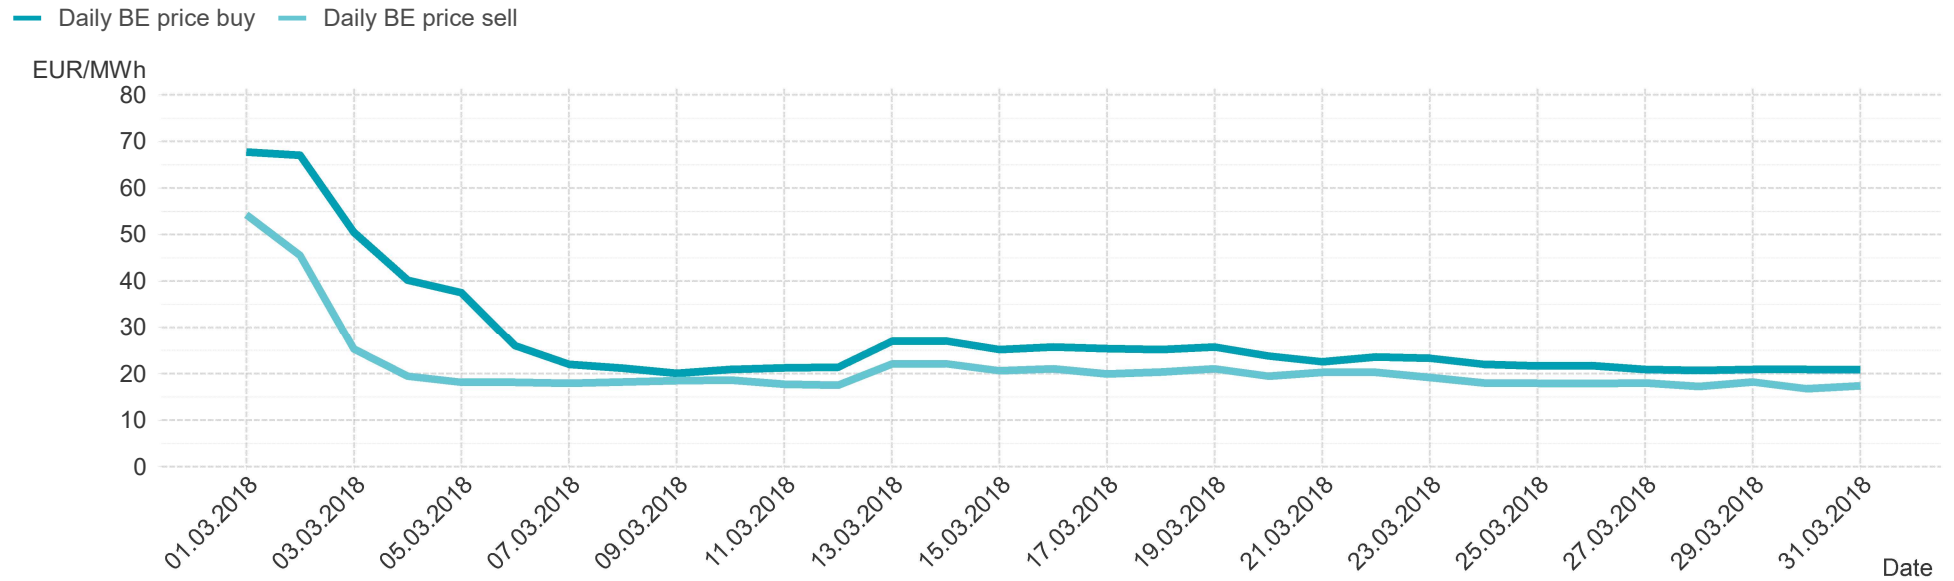

Consumption of the market area "Tirol & Vorarlberg" per hour

Hourly balanced balance energy price

Hourly balanced balance energy volume

Daily balanced balance energy price

Daily balanced balance energy volumes

Daily spot reference price