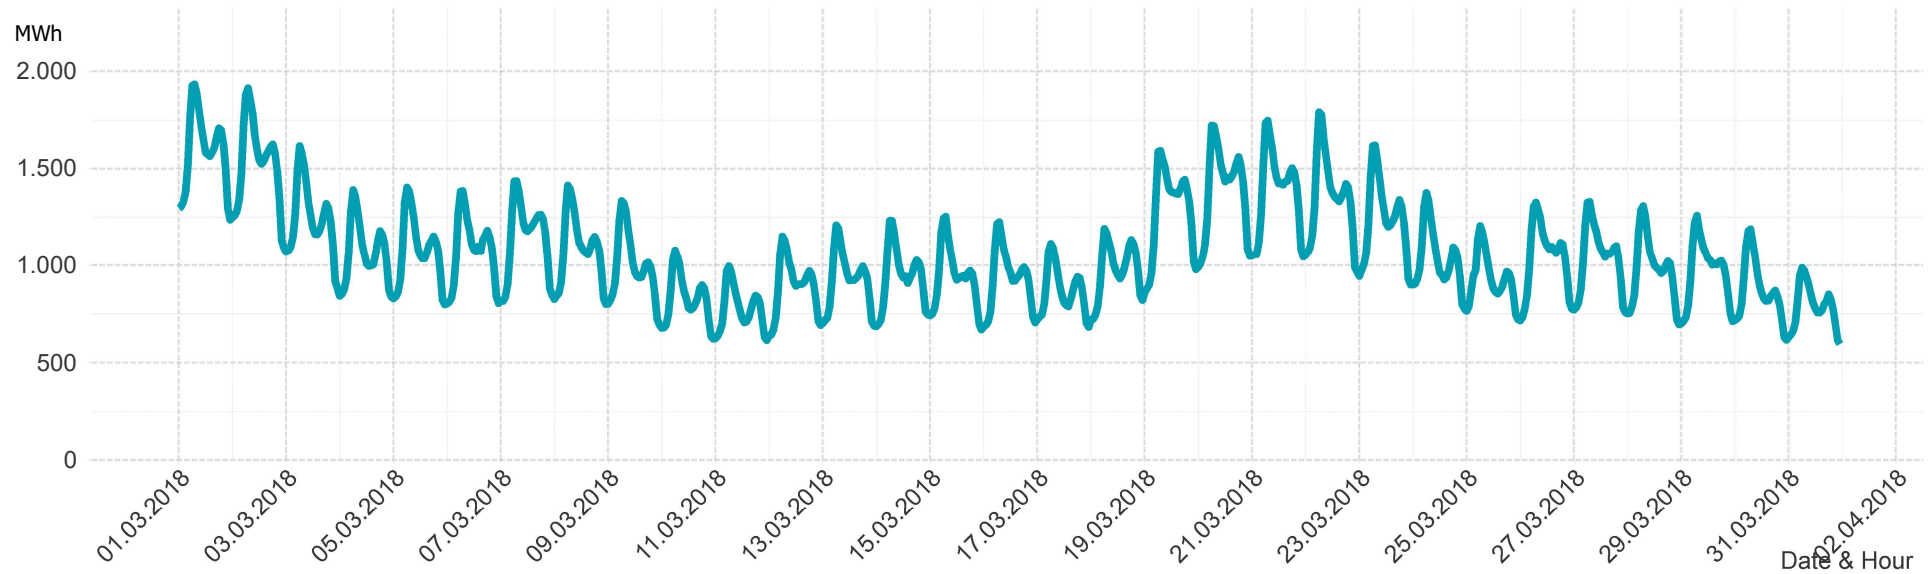

Consumption of the market area "Tirol & Vorarlberg" per hour