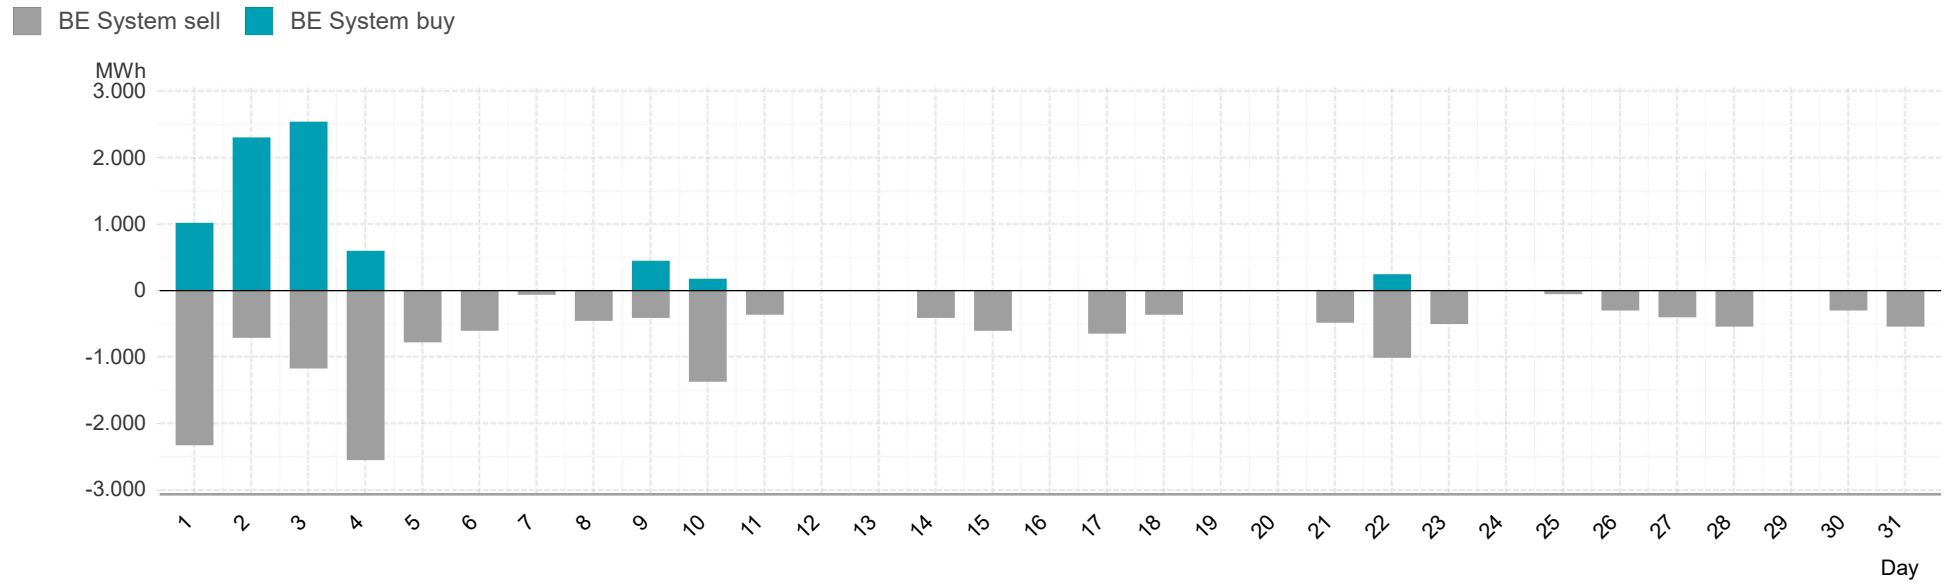

Energy**Monitor**.at

Gas Report

Marketarea "Tirol & Vorarlberg"

Month: Mar 2018

Imbalance of the marketarea "Tirol & Vorarlberg" per day

Consumption of the market area "Tirol & Vorarlberg" per day

Imbalance of the market area "Tirol & Vorarlberg" per hour

Daily spot reference price