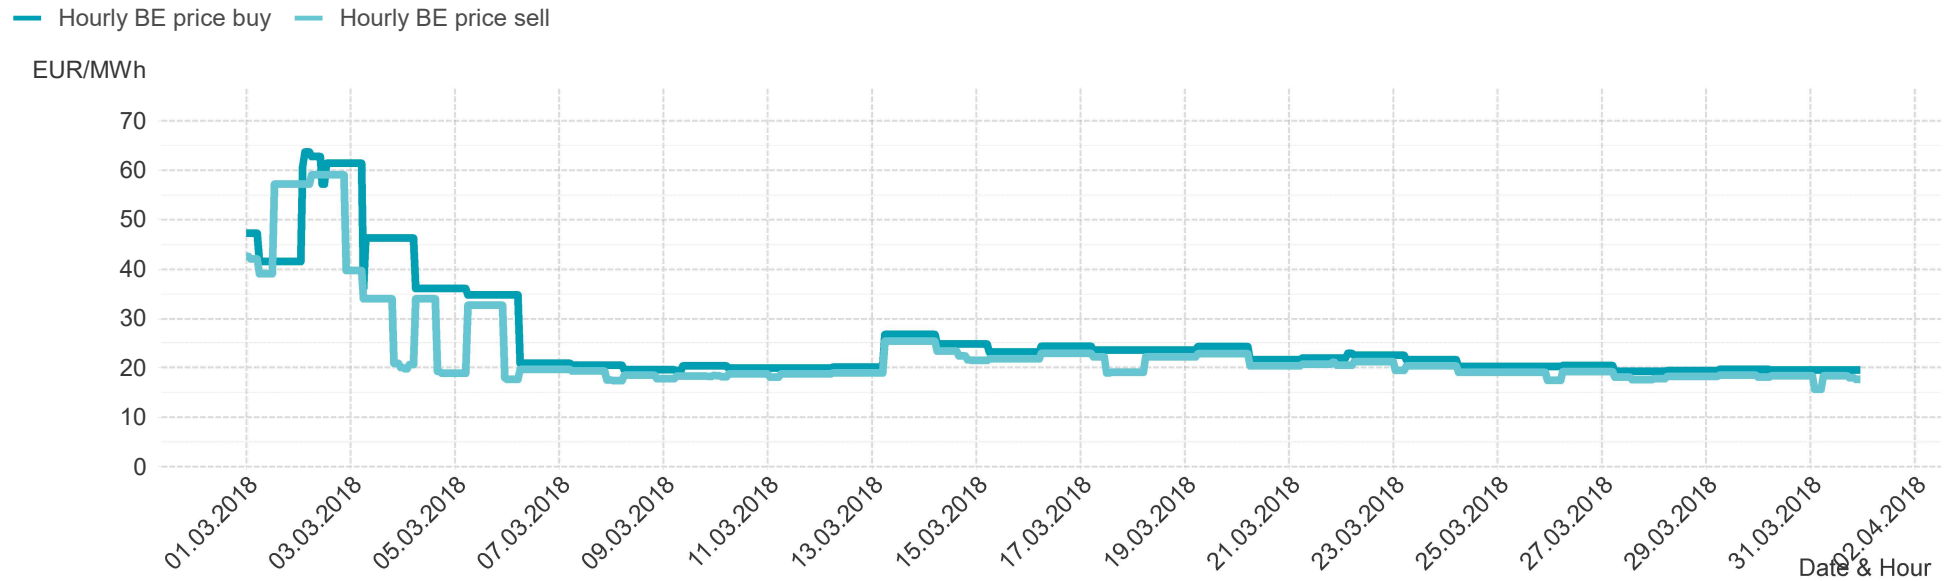

Hourly balanced balance energy price