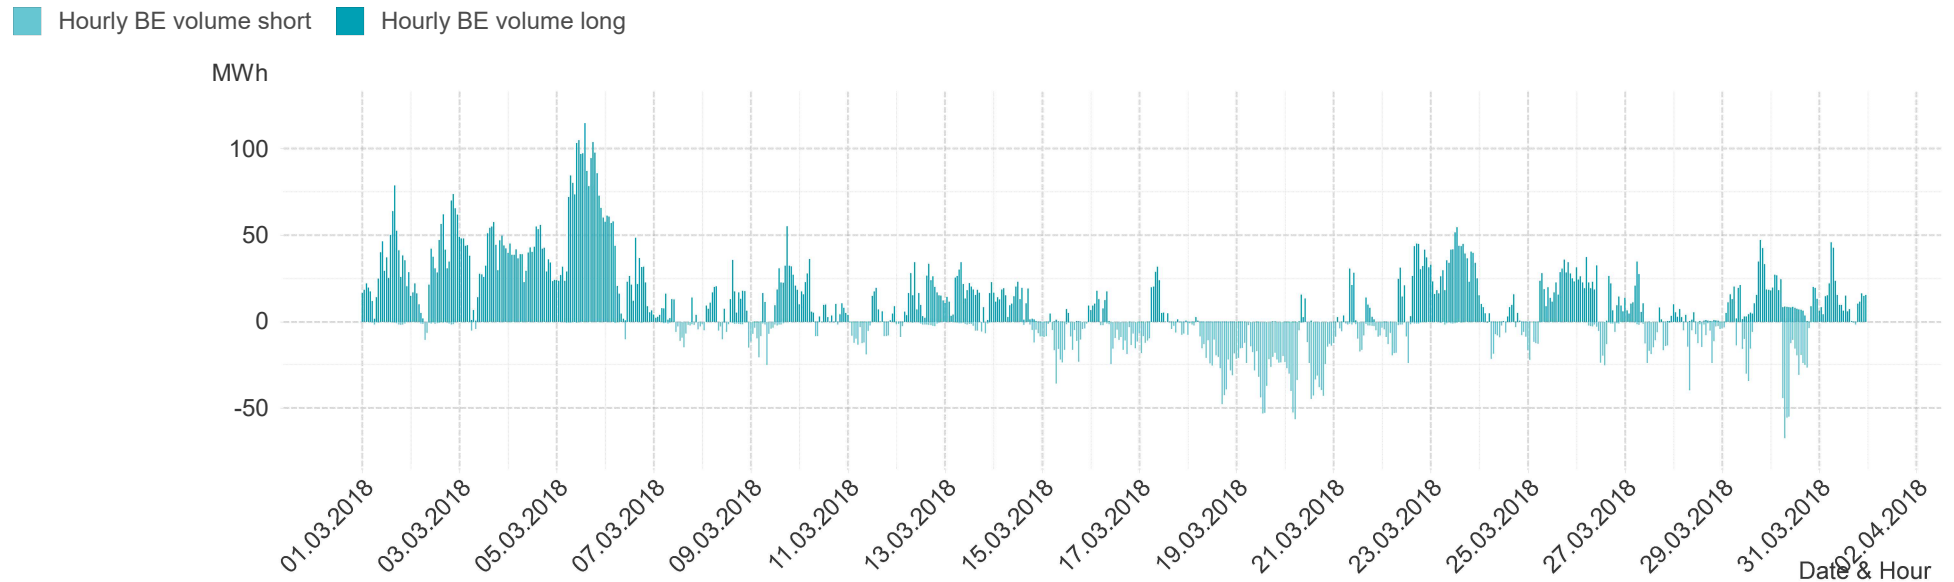

Hourly balanced balance energy volume