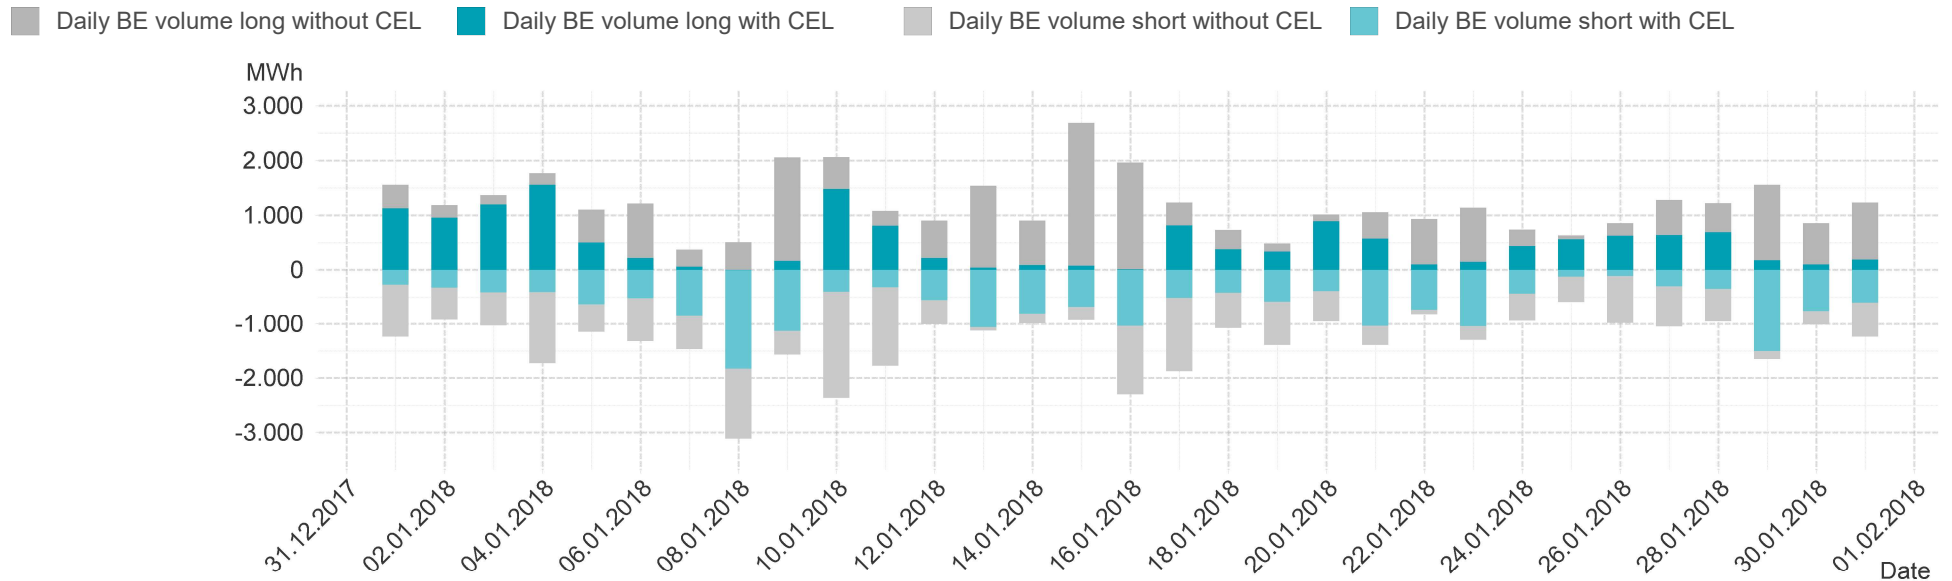

Consumption of the market area "Tirol & Vorarlberg" per hour

Hourly balanced balance energy price

Hourly balanced balance energy volume

Daily balanced balance energy price

Daily balanced balance energy volumes

Daily spot reference price