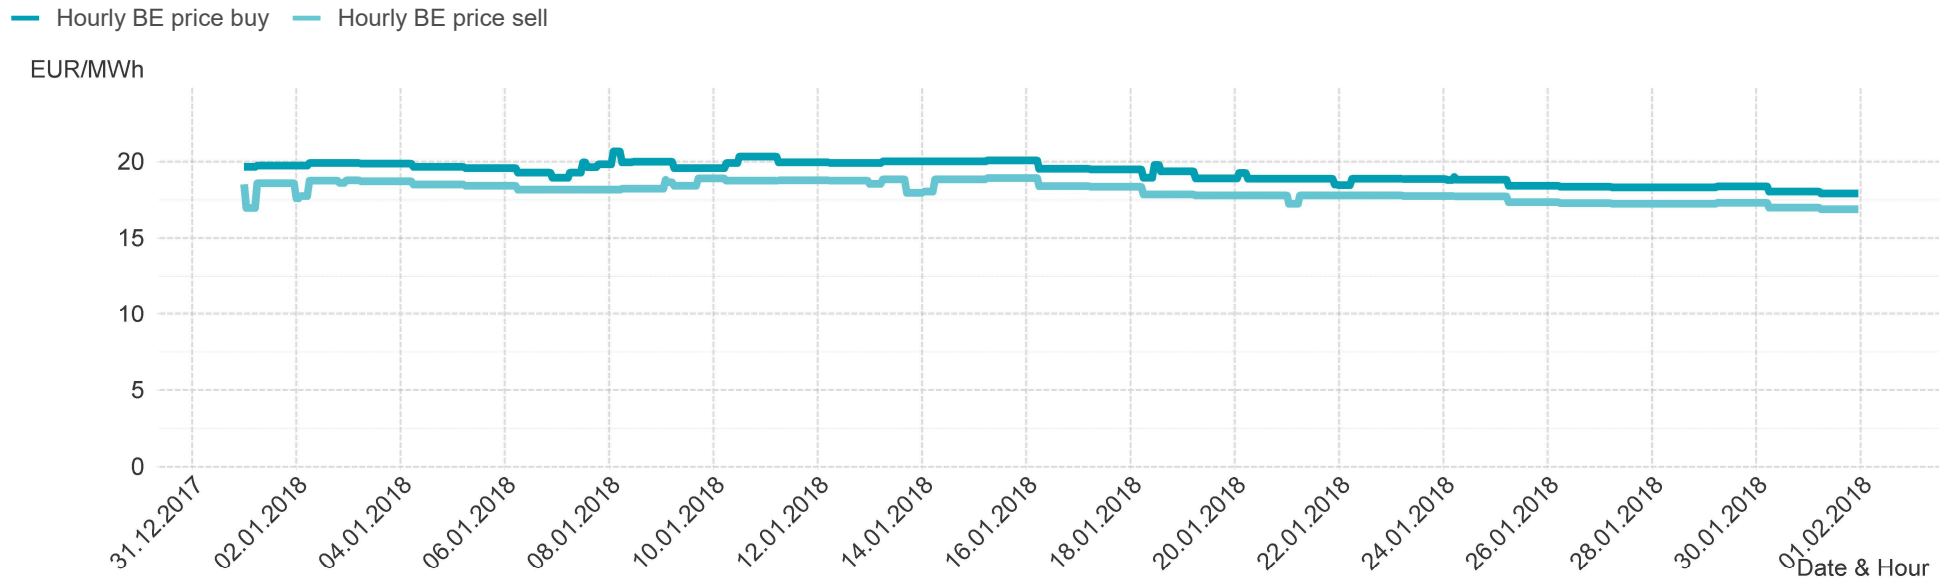

Hourly balanced balance energy price