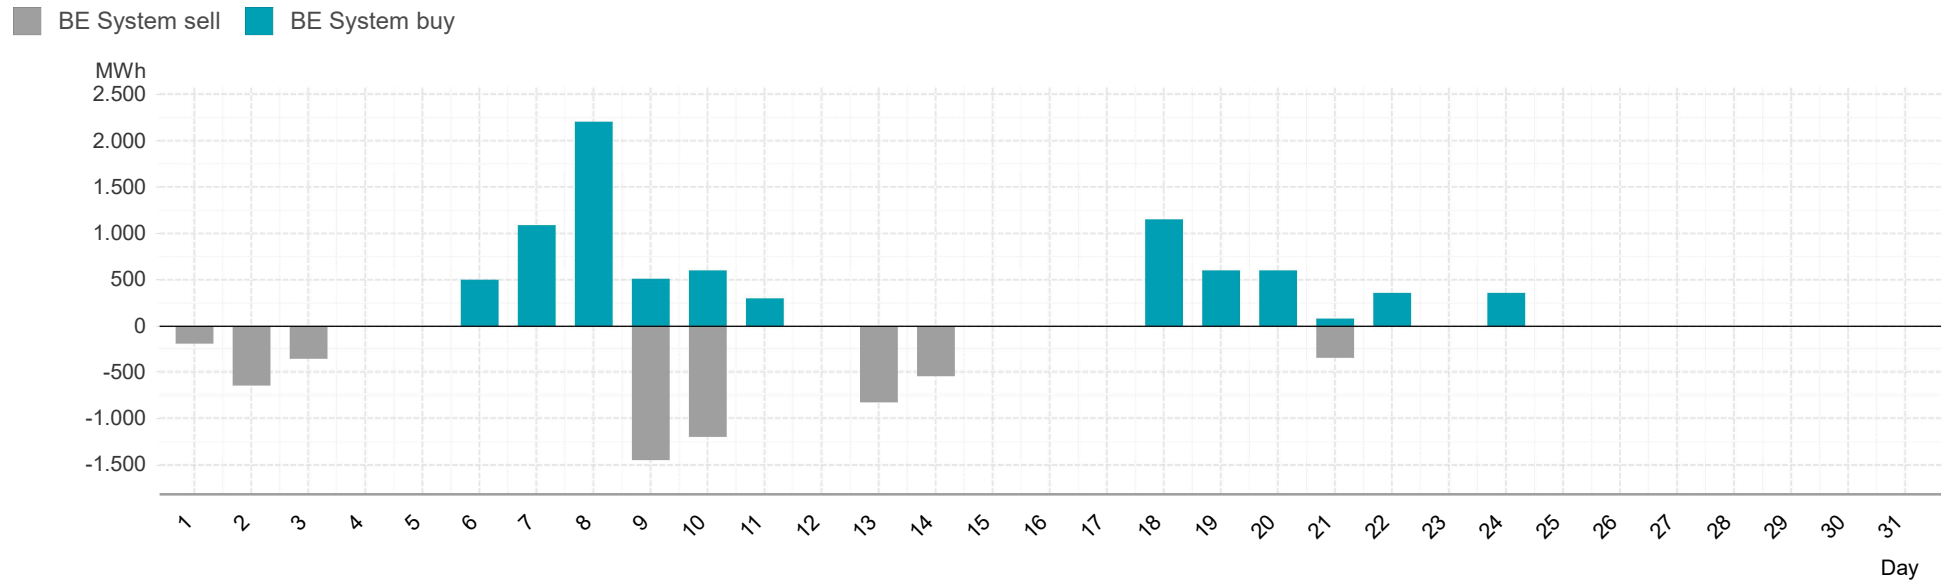

Energy**Monitor**.at

Gas Report

Marketarea "Tirol & Vorarlberg"

Month: Jan 2018

Imbalance of the marketarea "Tirol & Vorarlberg" per day

Consumption of the market area "Tirol & Vorarlberg" per day

Imbalance of the market area "Tirol & Vorarlberg" per hour

Daily spot reference price