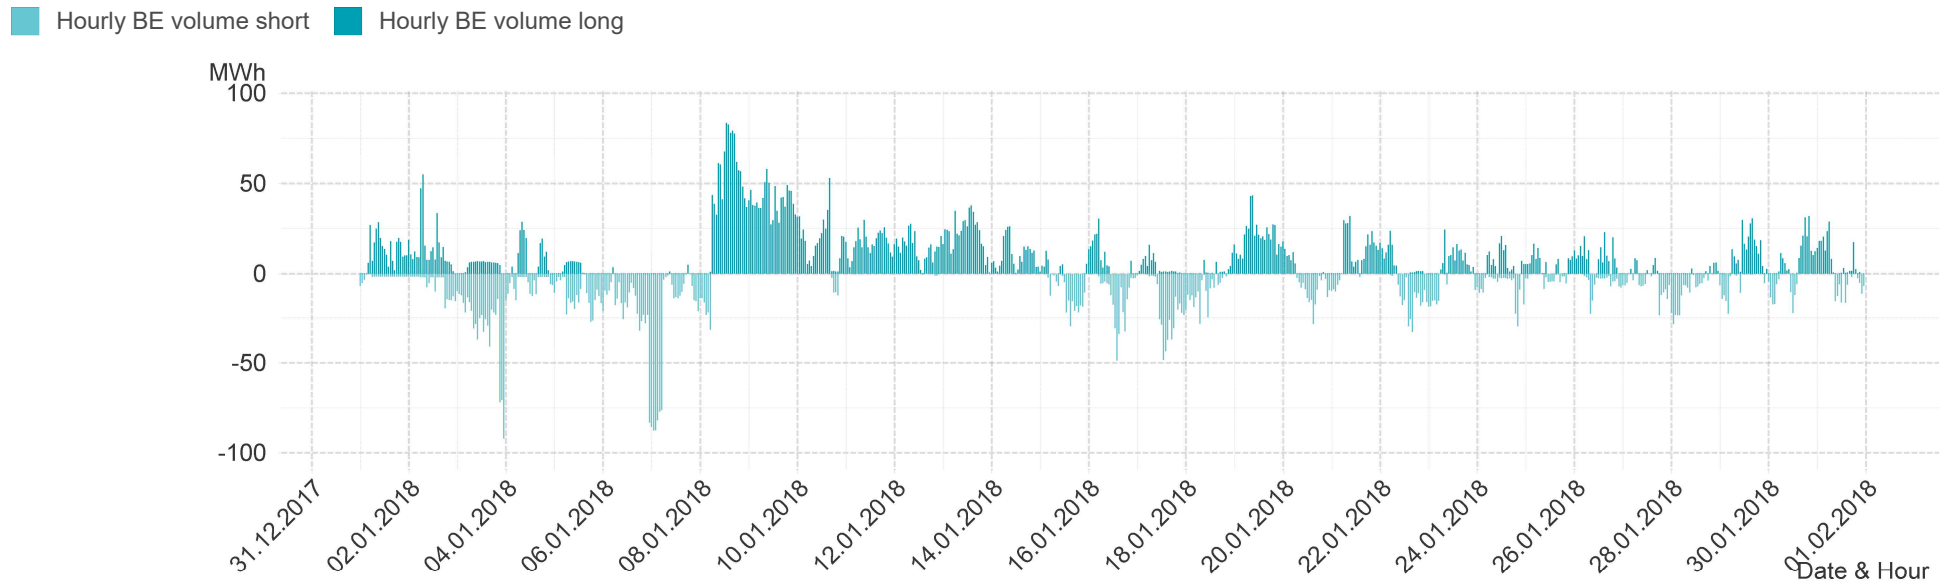

Hourly balanced balance energy volume