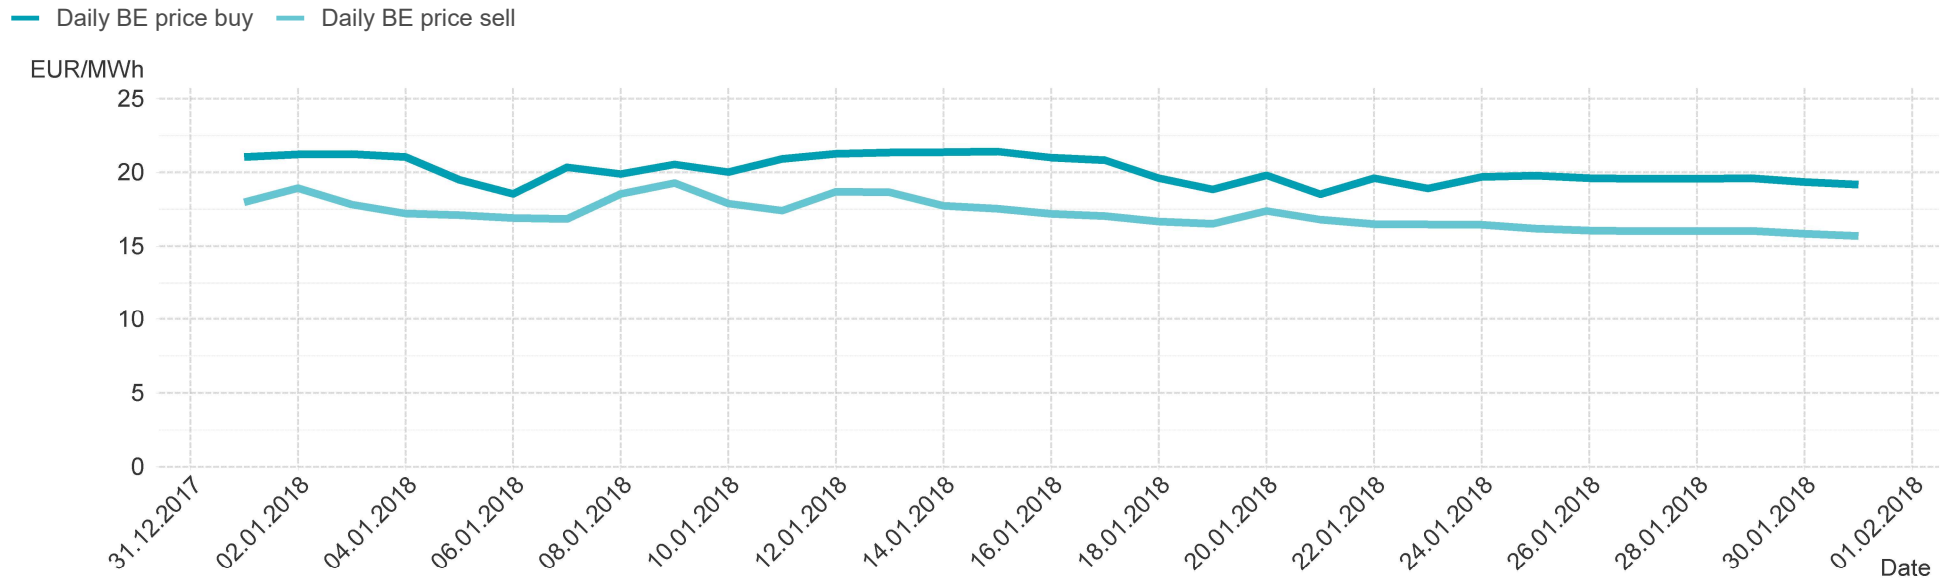

Consumption of the market area "Tirol & Vorarlberg" per hour

Hourly balanced balance energy price

Hourly balanced balance energy volume

Daily balanced balance energy price

Daily balanced balance energy volumes

Daily spot reference price