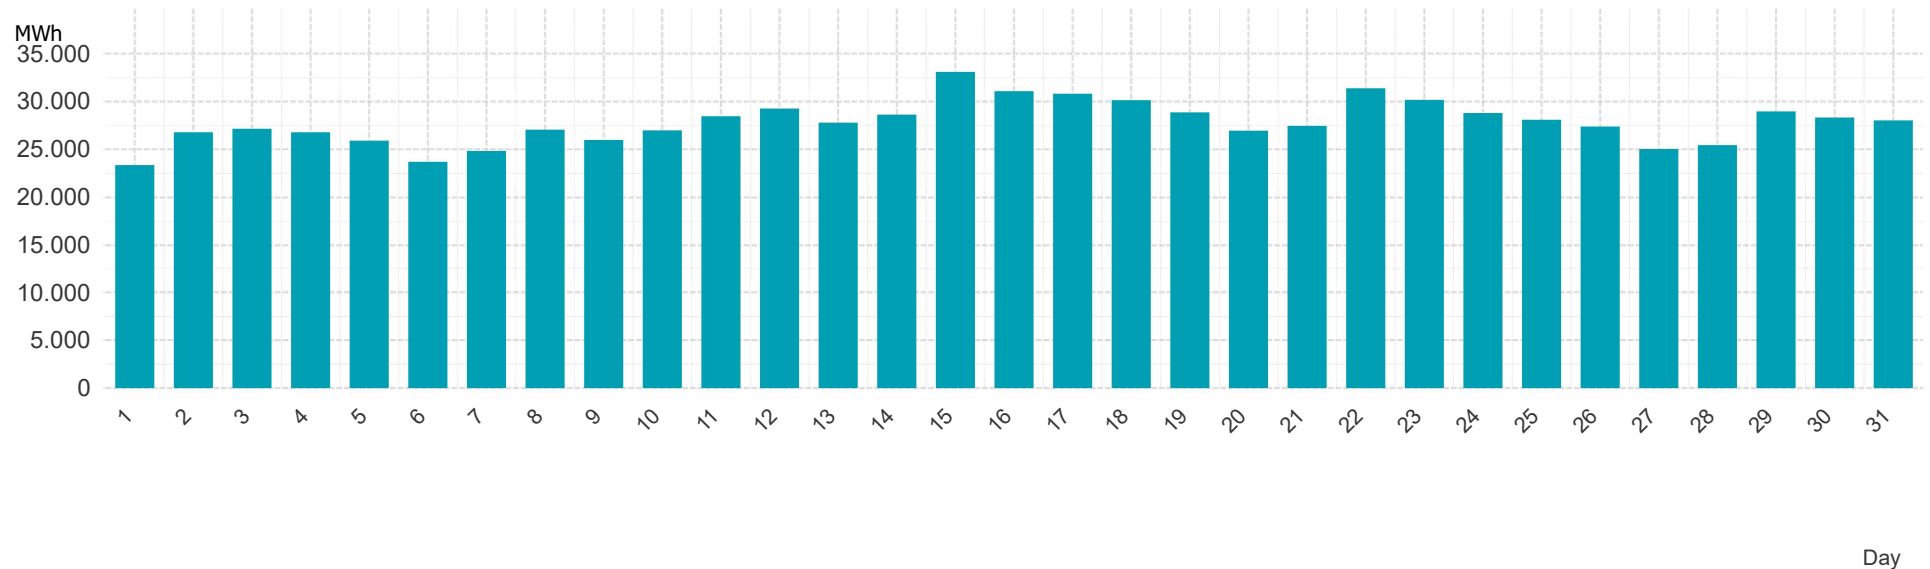

Energy**Monitor**.at

Gas Report

Marketarea "Tirol & Vorarlberg"

Month: Jan 2018

Imbalance of the marketarea "Tirol & Vorarlberg" per day

Consumption of the market area "Tirol & Vorarlberg" per day

Imbalance of the market area "Tirol & Vorarlberg" per hour

Consumption of the market area "Tirol & Vorarlberg" per hour

Hourly balanced balance energy price

Hourly balanced balance energy volume

Daily balanced balance energy price

Daily balanced balance energy volumes

Daily spot reference price