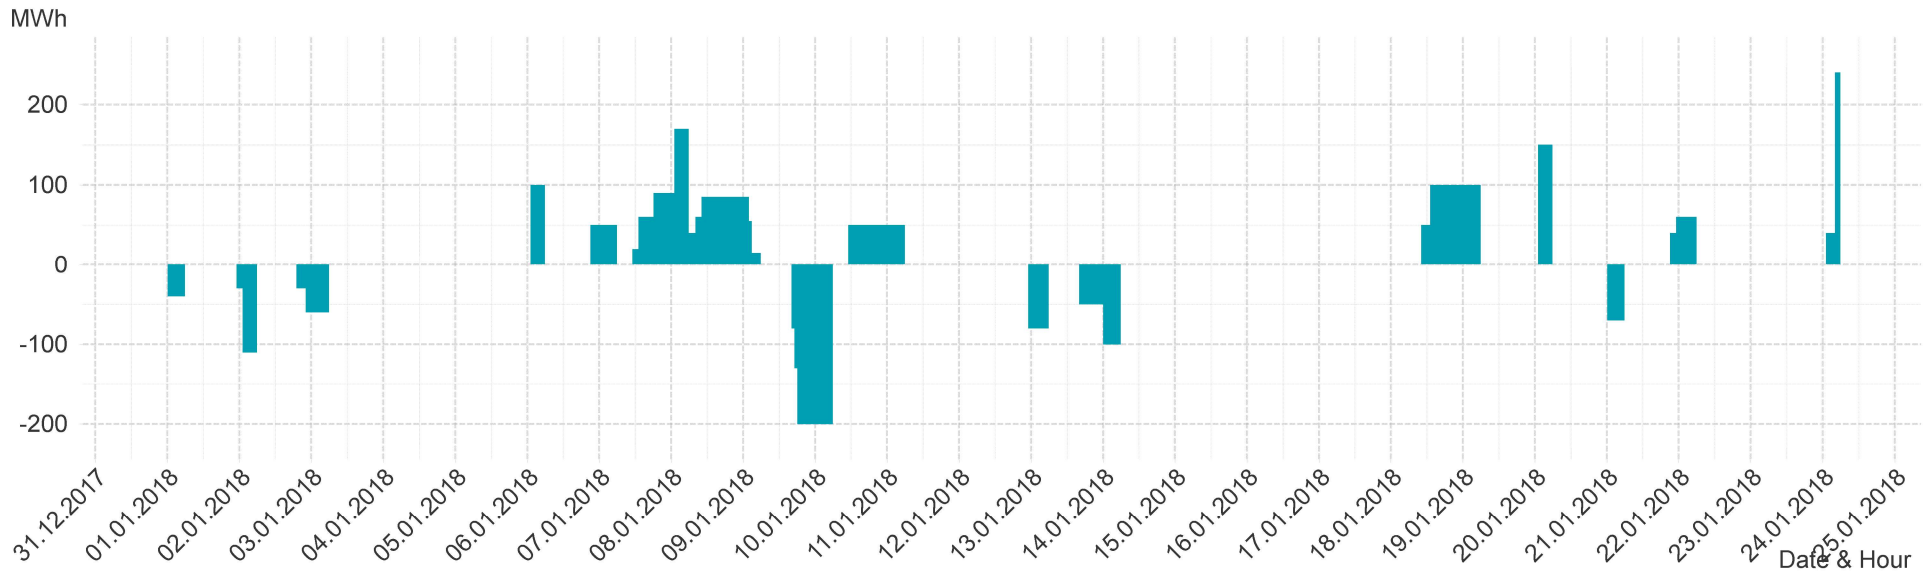

Energy**Monitor**.at

Gas Report

Marketarea "Tirol & Vorarlberg"

Month: Jan 2018

Imbalance of the marketarea "Tirol & Vorarlberg" per day

Consumption of the market area "Tirol & Vorarlberg" per day

Imbalance of the market area "Tirol & Vorarlberg" per hour

Daily spot reference price