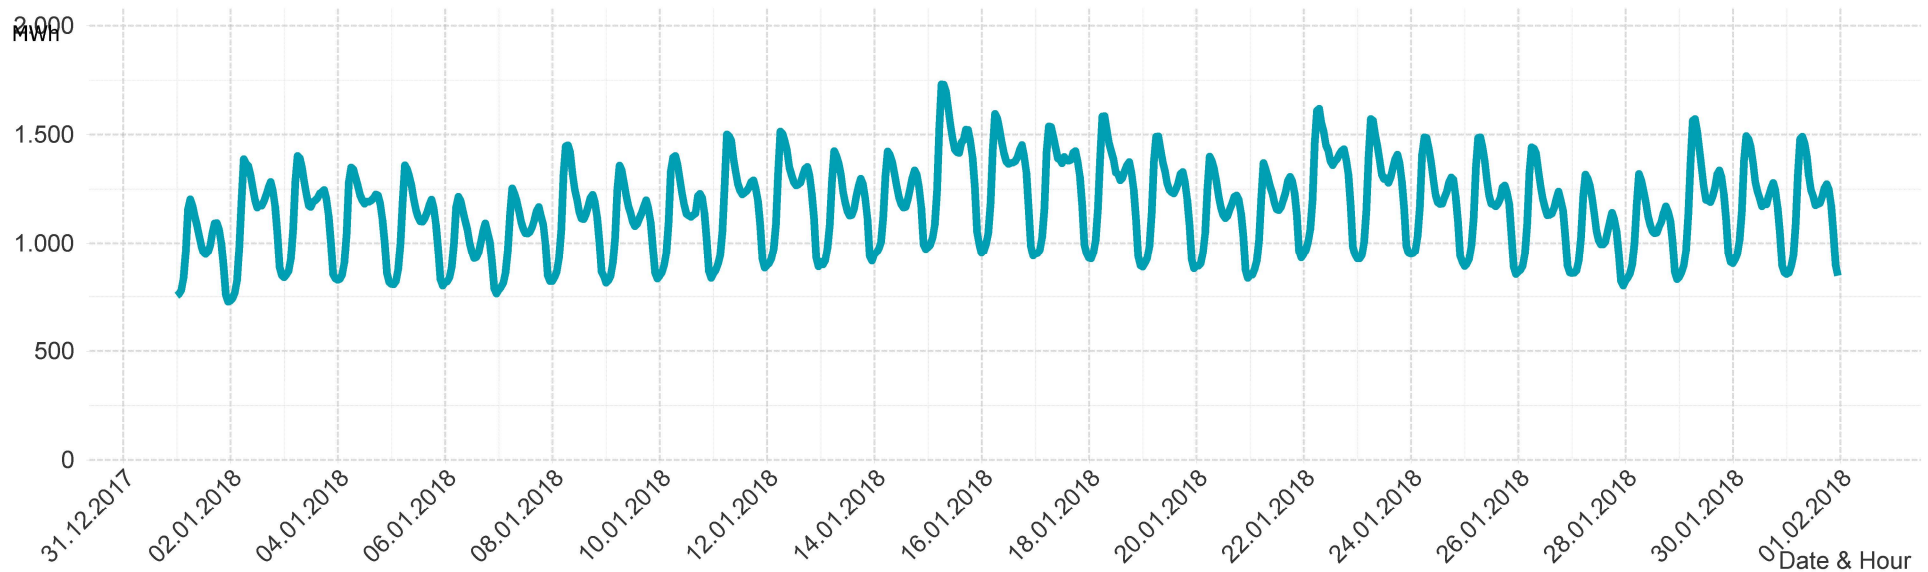

Energy**Monitor**.at

Gas Report

Marketarea "Tirol & Vorarlberg"

Month: Jan 2018

Imbalance of the marketarea "Tirol & Vorarlberg" per day

Consumption of the market area "Tirol & Vorarlberg" per day

Imbalance of the market area "Tirol & Vorarlberg" per hour

Consumption of the market area "Tirol & Vorarlberg" per hour

Hourly balanced balance energy price

Hourly balanced balance energy volume

Daily balanced balance energy price

Daily balanced balance energy volumes

Daily spot reference price