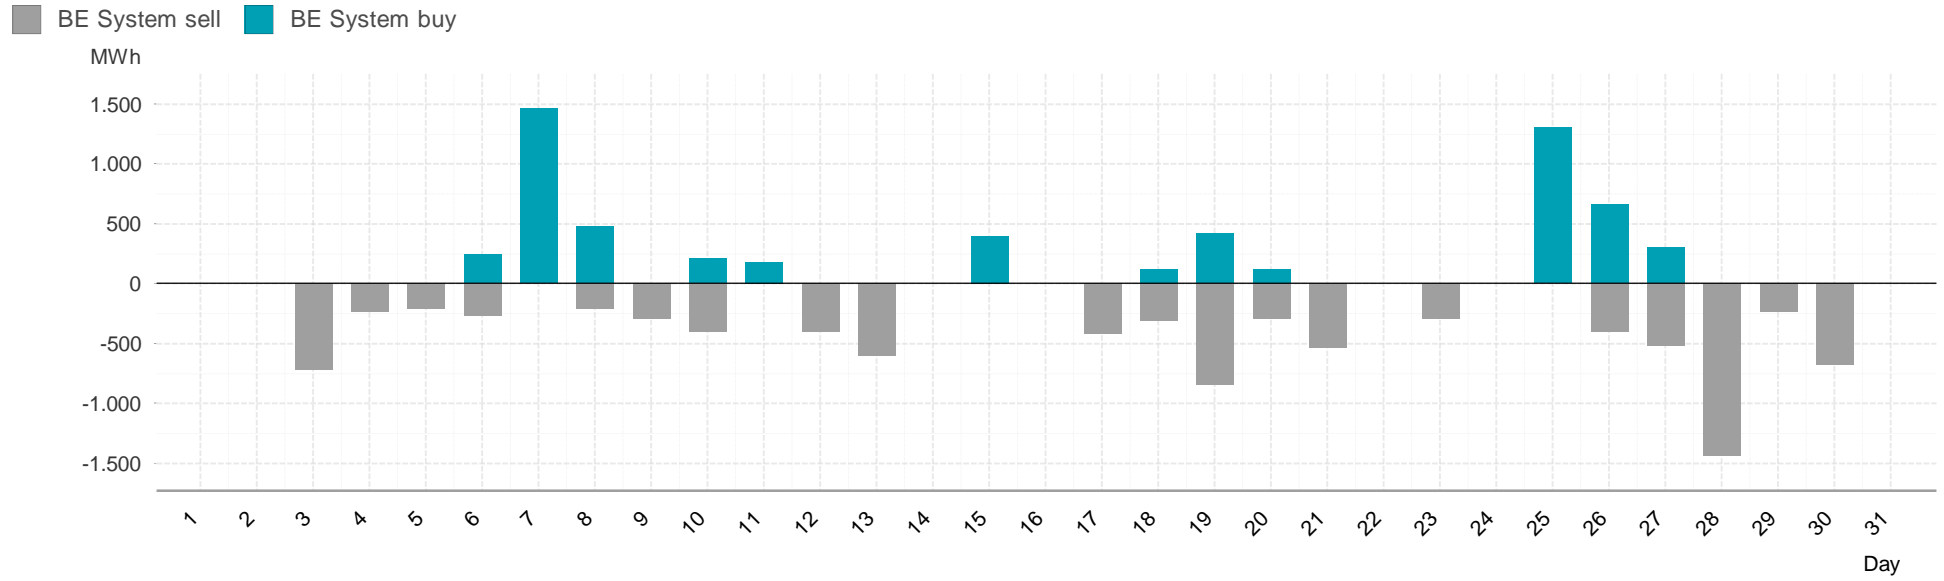

Energy**Monitor**.at

Gas Report

Marketarea "Tirol & Vorarlberg"

Month: Dec 2017

Imbalance of the marketarea "Tirol & Vorarlberg" per day

Consumption of the market area "Tirol & Vorarlberg" per day

Imbalance of the market area "Tirol & Vorarlberg" per hour

Consumption of the market area "Tirol & Vorarlberg" per hour

Hourly balanced balance energy price

Hourly balanced balance energy volume

Daily balanced balance energy price

Daily balanced balance energy volumes

Daily spot reference price