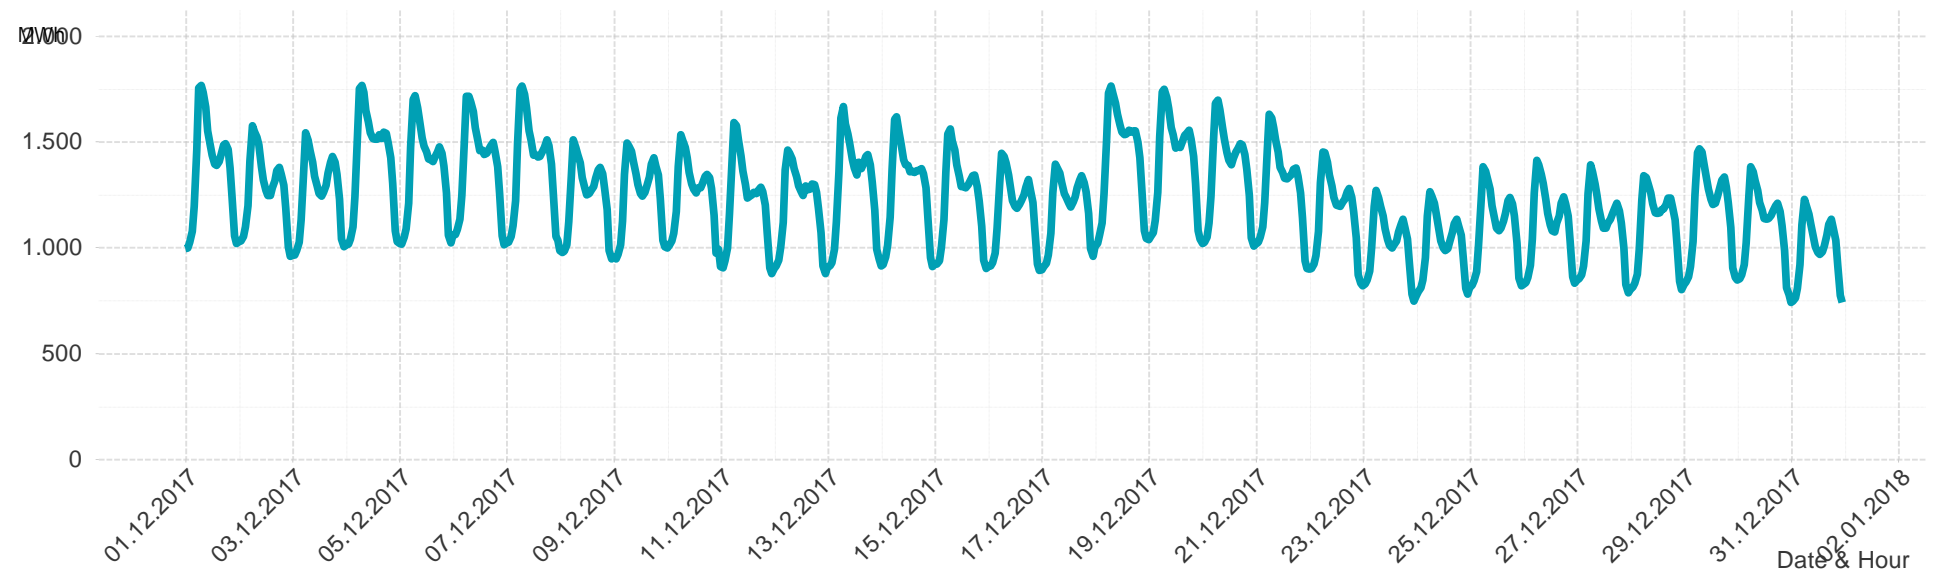

Energy**Monitor**.at

Gas Report

Marketarea "Tirol & Vorarlberg"

Month: Dec 2017

Imbalance of the marketarea "Tirol & Vorarlberg" per day

Consumption of the market area "Tirol & Vorarlberg" per day

Imbalance of the market area "Tirol & Vorarlberg" per hour

Consumption of the market area "Tirol & Vorarlberg" per hour

Hourly balanced balance energy price

Hourly balanced balance energy volume

Daily balanced balance energy price

Daily balanced balance energy volumes

Daily spot reference price