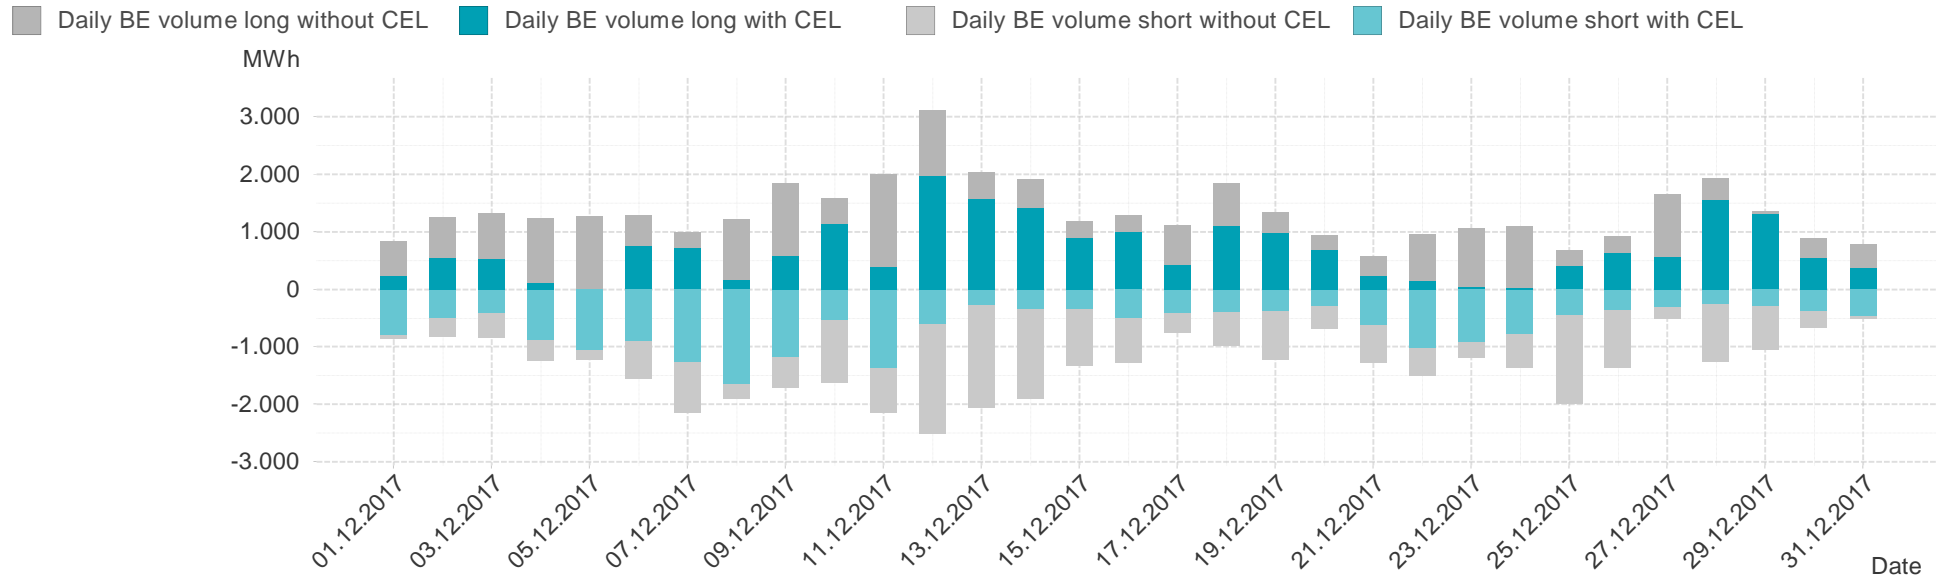

Consumption of the market area "Tirol & Vorarlberg" per hour

Hourly balanced balance energy price

Hourly balanced balance energy volume

Daily balanced balance energy price

Daily balanced balance energy volumes

Daily spot reference price