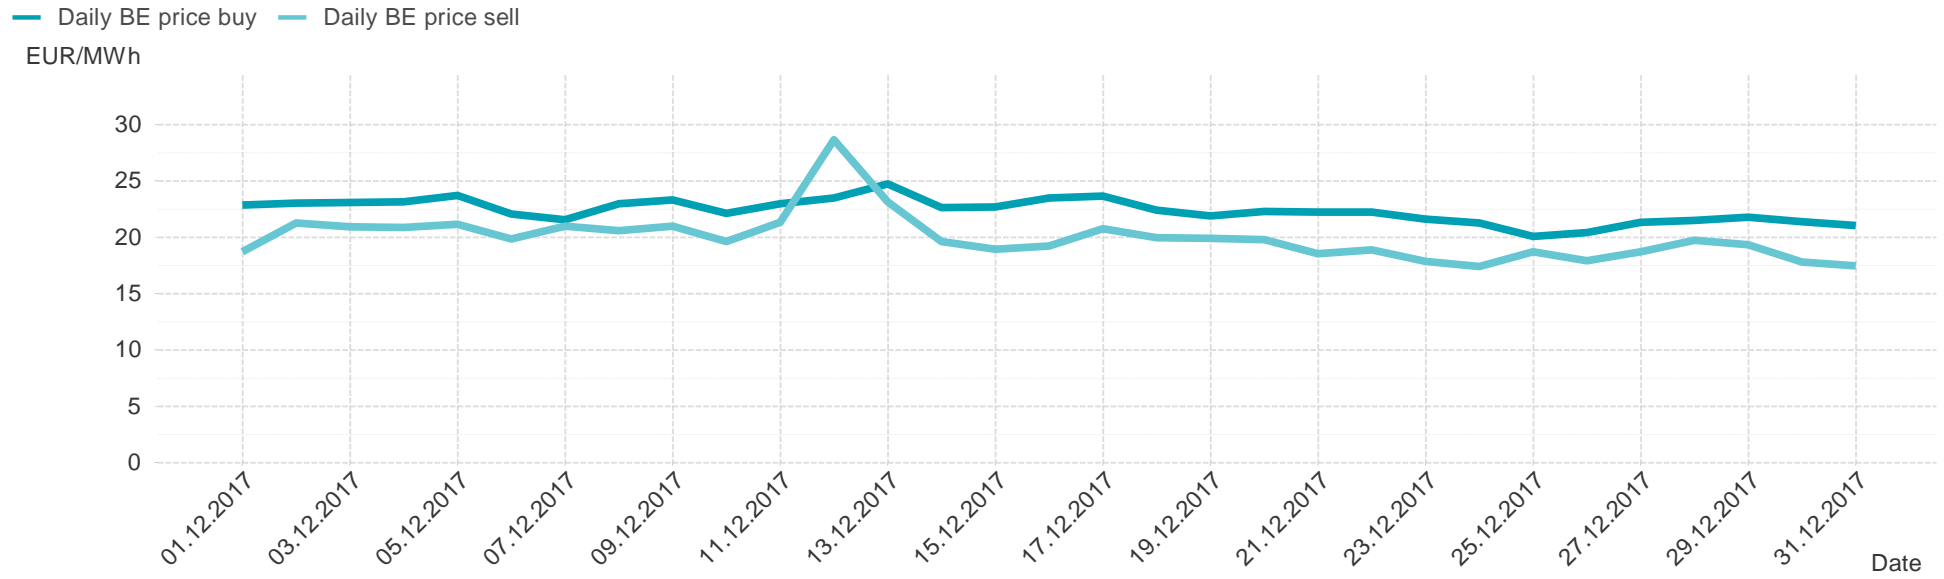

Consumption of the market area "Tirol & Vorarlberg" per hour

Hourly balanced balance energy price

Hourly balanced balance energy volume

Daily balanced balance energy price

Daily balanced balance energy volumes

Daily spot reference price