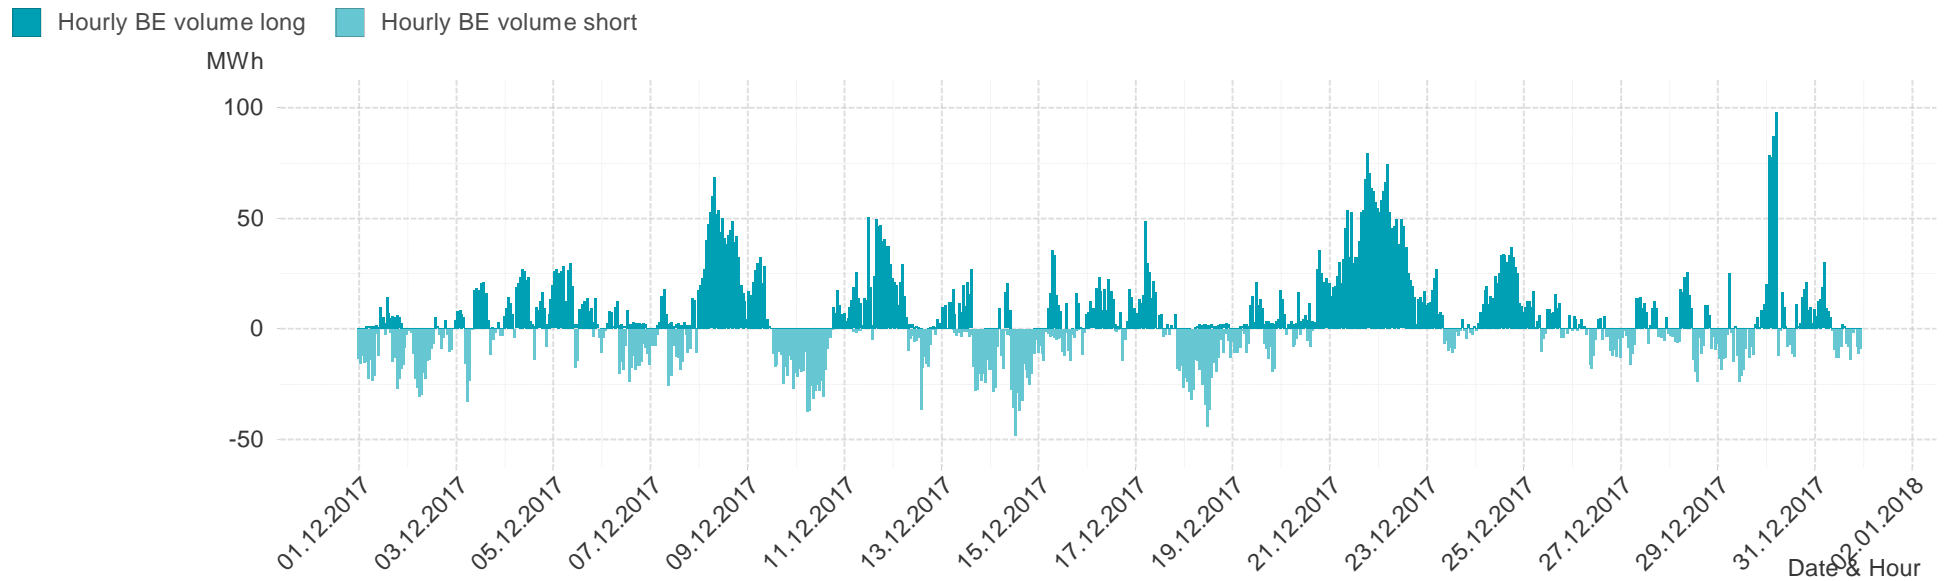

Hourly balanced balance energy volume