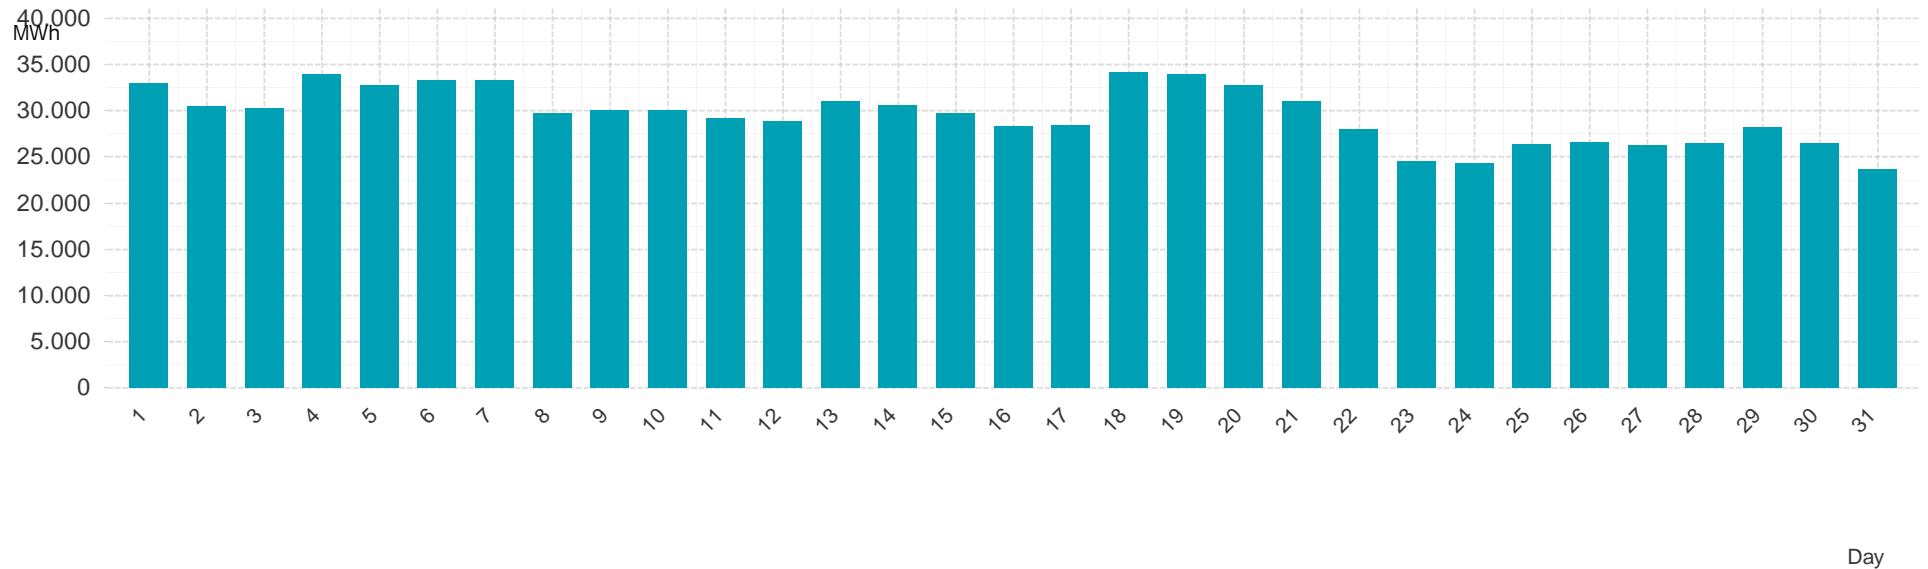

Energy**Monitor**.at

Gas Report

Marketarea "Tirol & Vorarlberg"

Month: Dec 2017

Imbalance of the marketarea "Tirol & Vorarlberg" per day

Consumption of the market area "Tirol & Vorarlberg" per day

Imbalance of the market area "Tirol & Vorarlberg" per hour

Consumption of the market area "Tirol & Vorarlberg" per hour

Hourly balanced balance energy price

Hourly balanced balance energy volume

Daily balanced balance energy price

Daily balanced balance energy volumes

Daily spot reference price