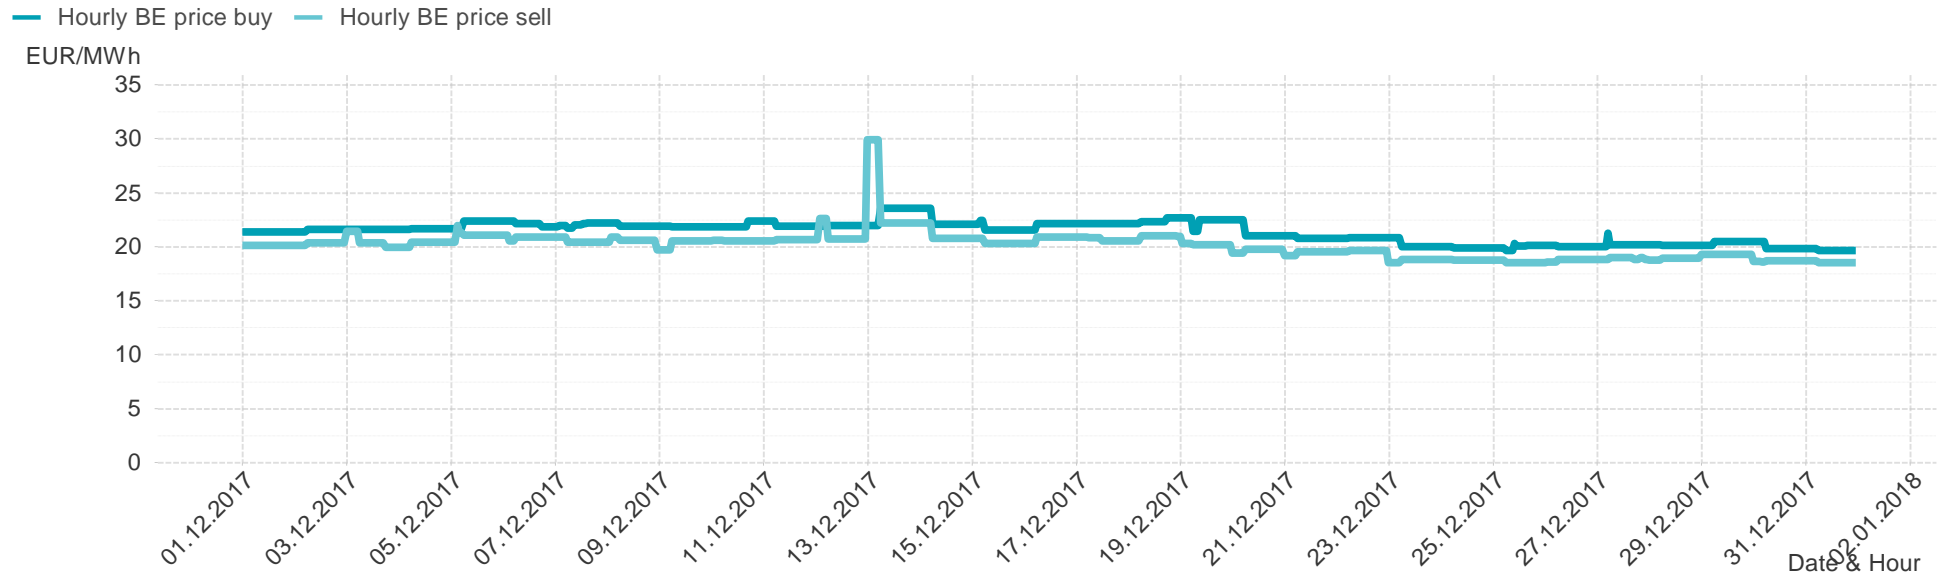

Hourly balanced balance energy price