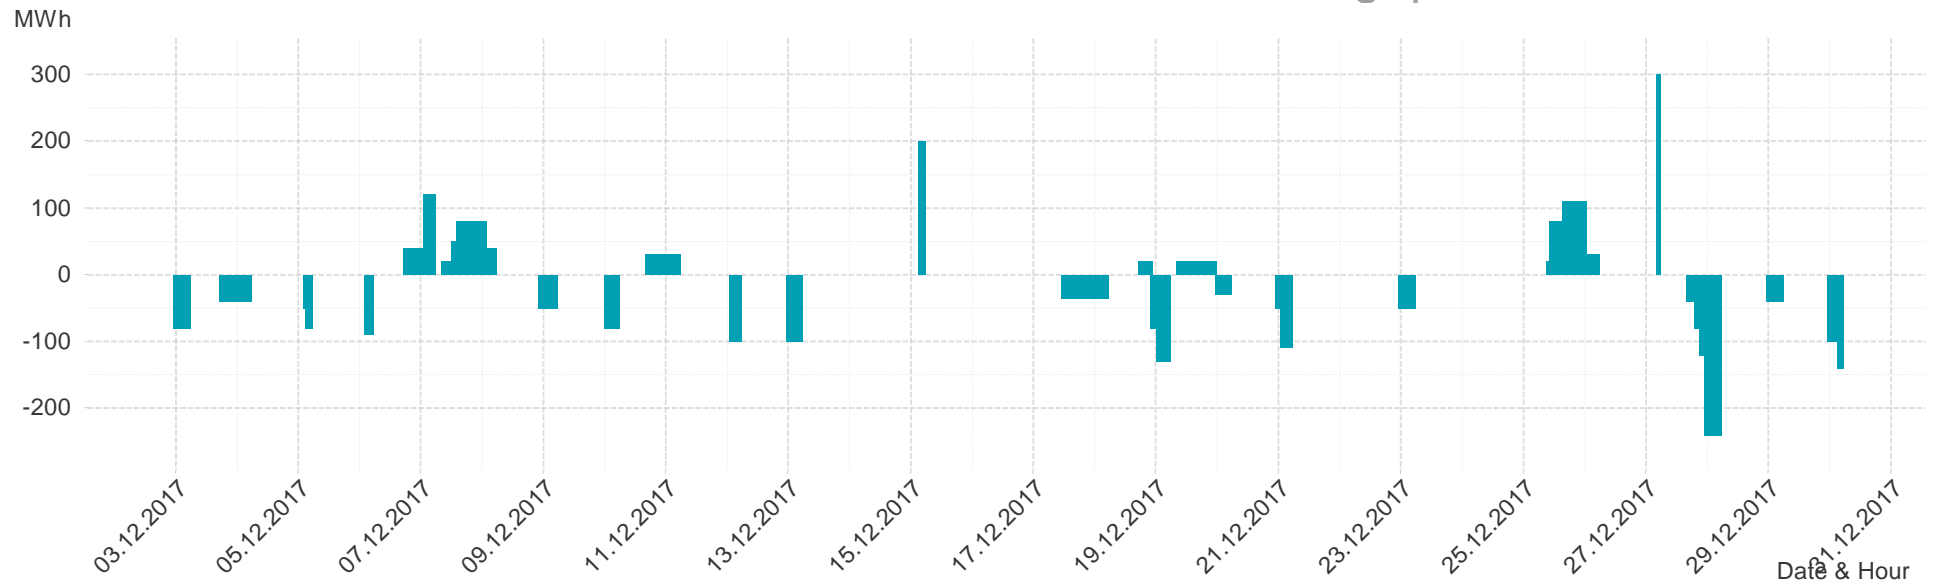

Energy**Monitor**.at

Gas Report

Marketarea "Tirol & Vorarlberg"

Month: Dec 2017

Imbalance of the marketarea "Tirol & Vorarlberg" per day

Consumption of the market area "Tirol & Vorarlberg" per day

Imbalance of the market area "Tirol & Vorarlberg" per hour

Daily spot reference price