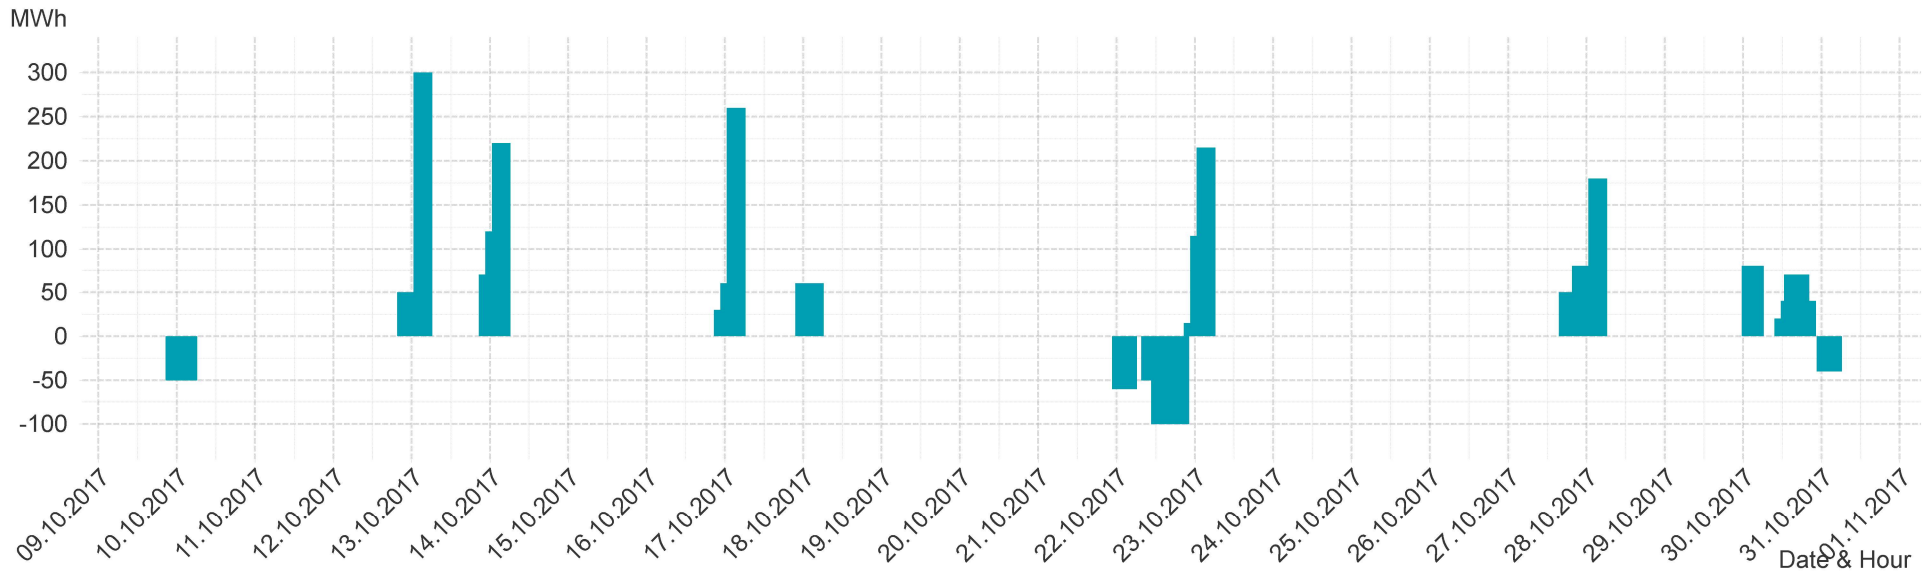

Energy**Monitor**.at

Gas Report

Marketarea "Tirol & Vorarlberg"

Month: Oct 2017

Imbalance of the marketarea "Tirol & Vorarlberg" per day

Consumption of the market area "Tirol & Vorarlberg" per day

Imbalance of the market area "Tirol & Vorarlberg" per hour

Daily spot reference price