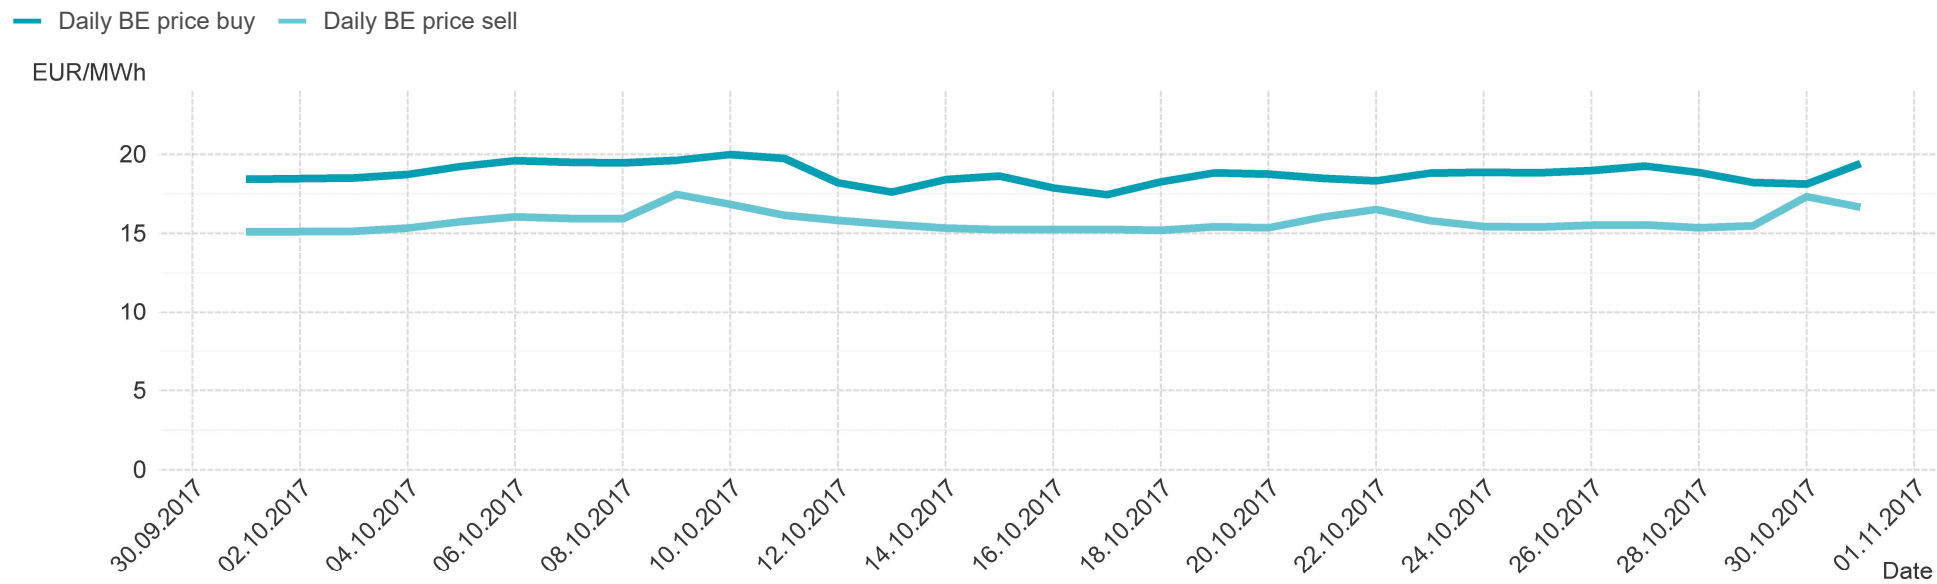

Consumption of the market area "Tirol & Vorarlberg" per hour

Hourly balanced balance energy price

Hourly balanced balance energy volume

Daily balanced balance energy price

Daily balanced balance energy volumes

Daily spot reference price