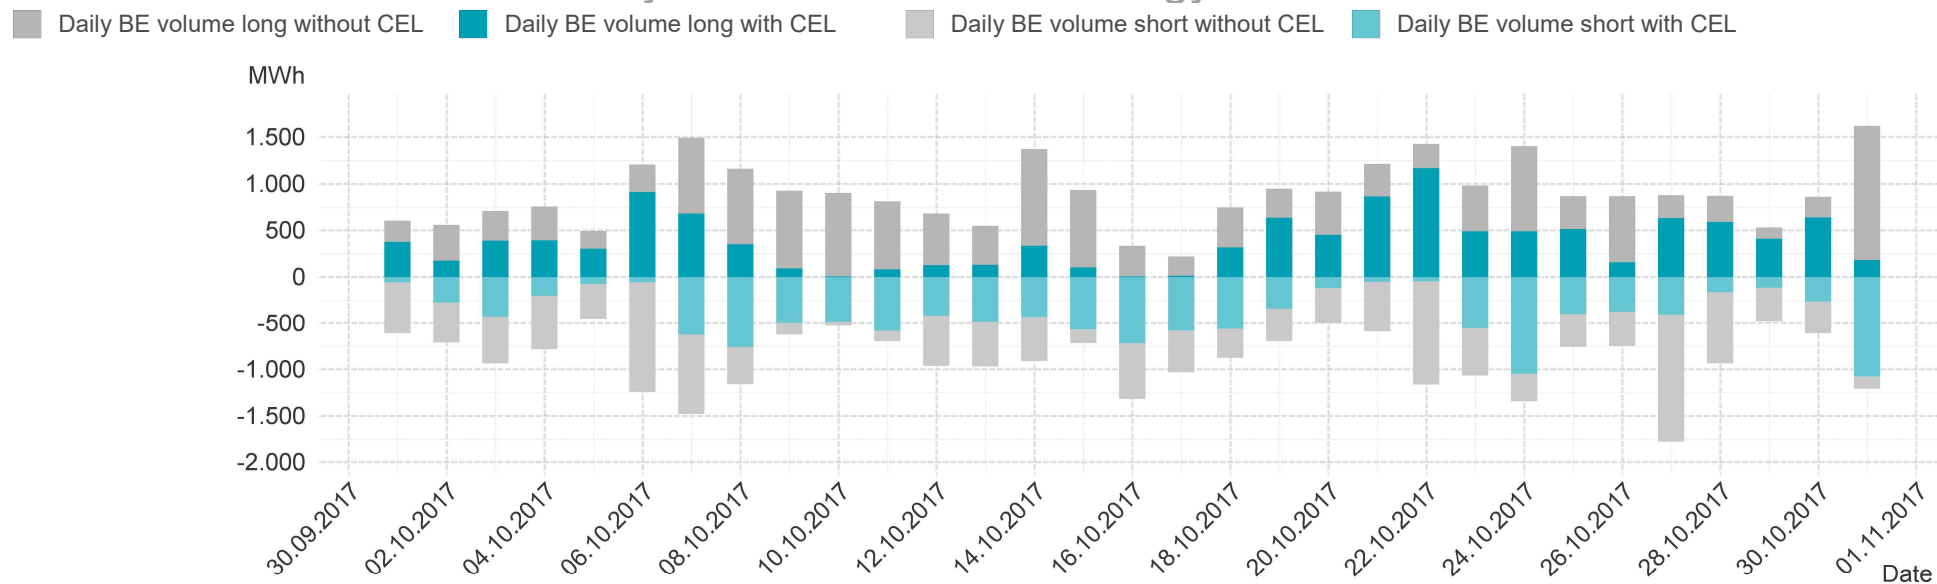

Consumption of the market area "Tirol & Vorarlberg" per hour

Hourly balanced balance energy price

Hourly balanced balance energy volume

Daily balanced balance energy price

Daily balanced balance energy volumes

Daily spot reference price