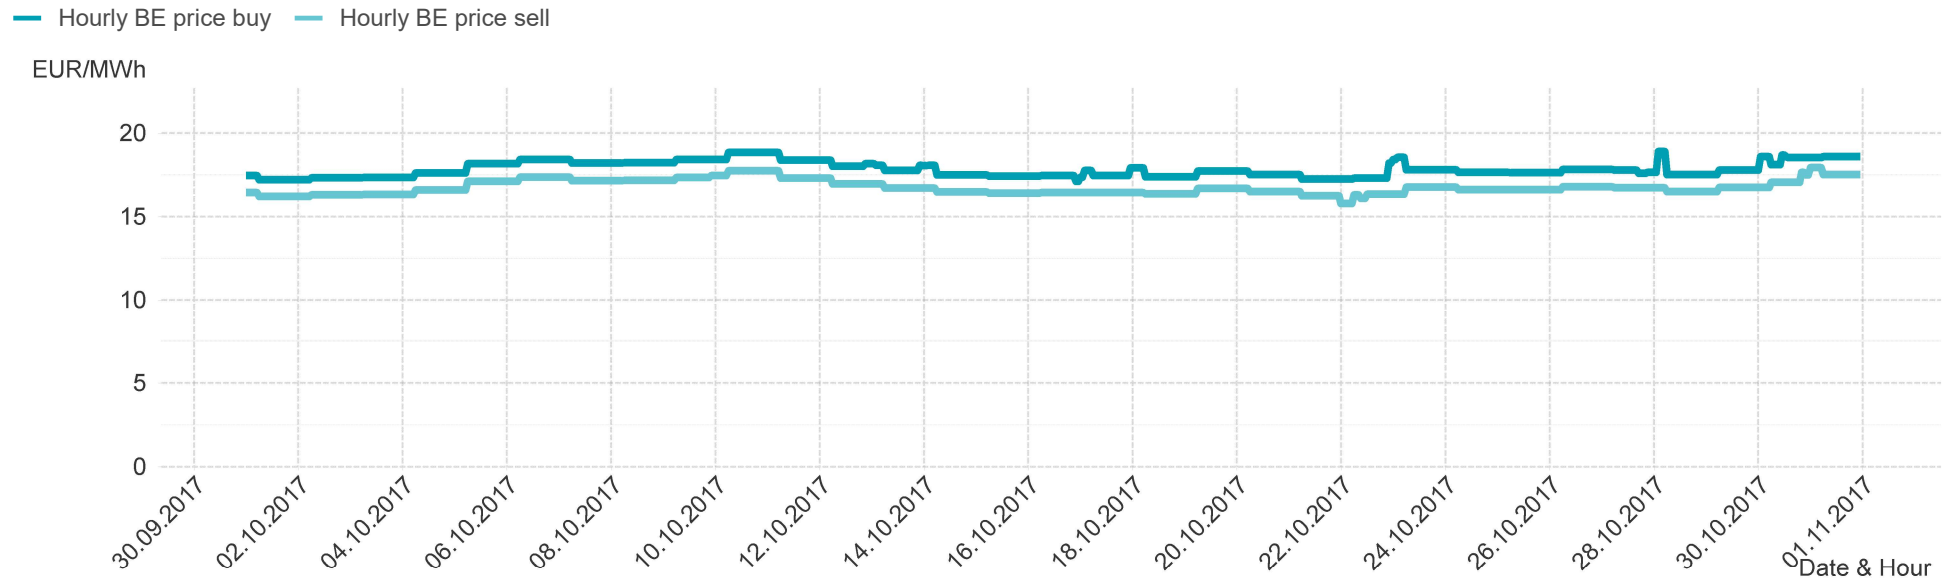

Hourly balanced balance energy price