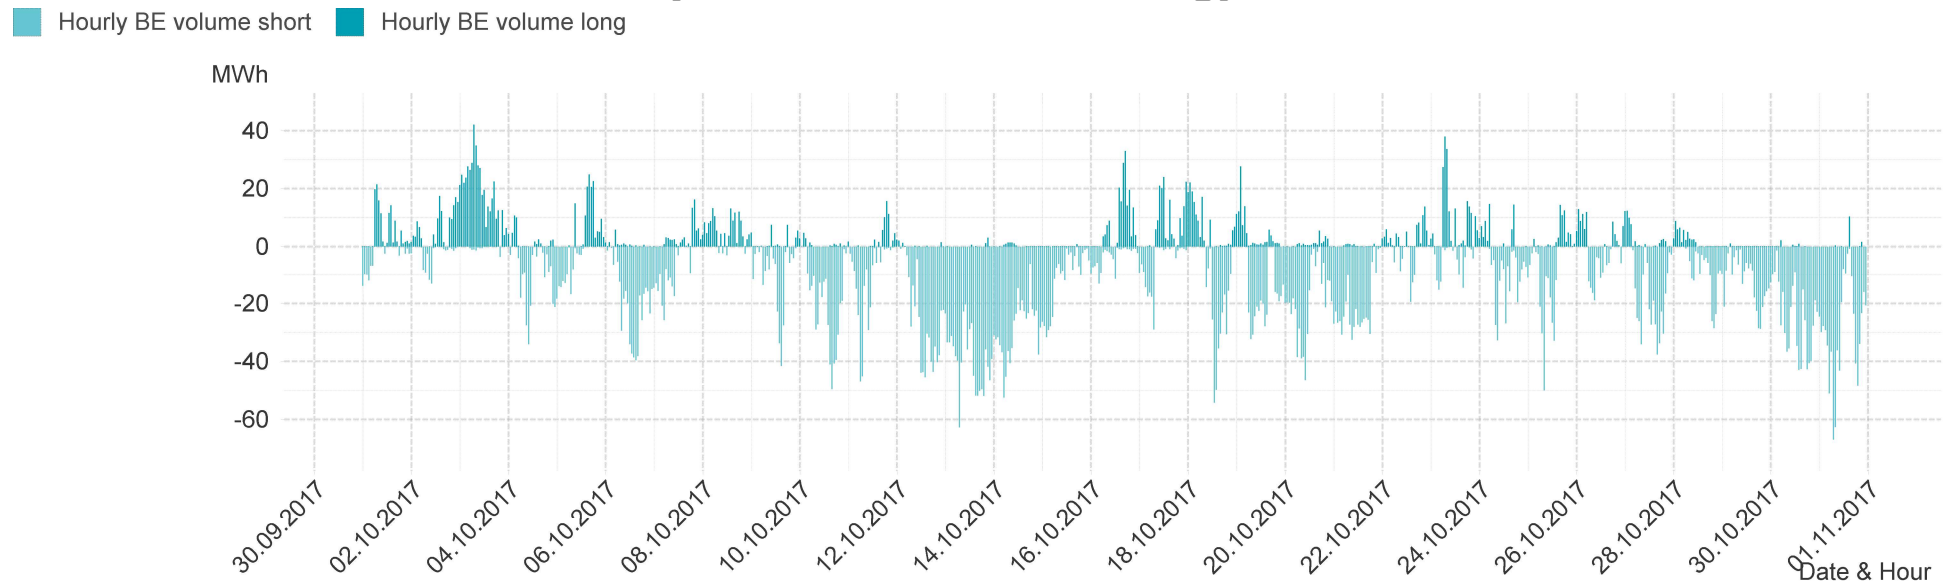

Hourly balanced balance energy volume