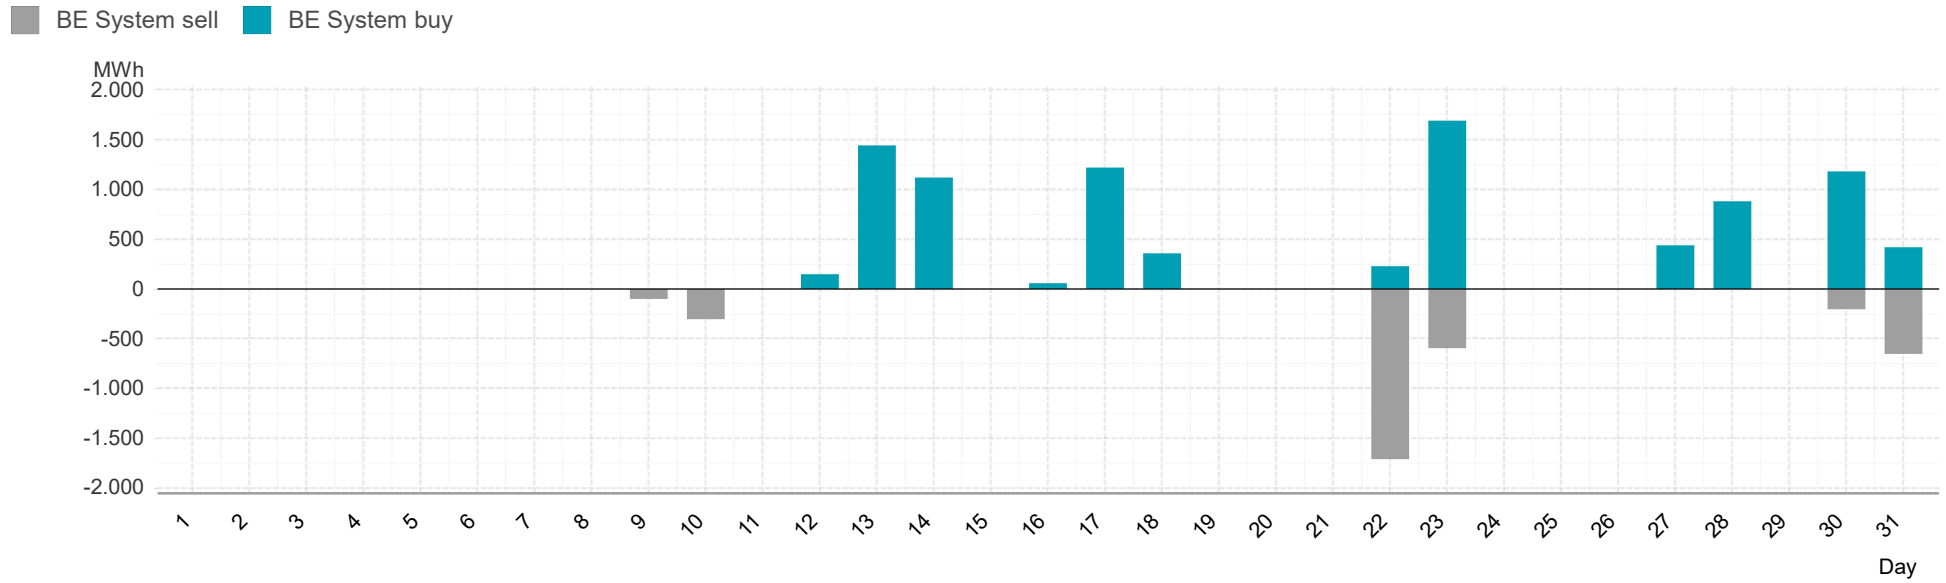

Energy**Monitor**.at

Gas Report

Marketarea "Tirol & Vorarlberg"

Month: Oct 2017

Imbalance of the marketarea "Tirol & Vorarlberg" per day

Consumption of the market area "Tirol & Vorarlberg" per day

Imbalance of the market area "Tirol & Vorarlberg" per hour

Consumption of the market area "Tirol & Vorarlberg" per hour

Hourly balanced balance energy price

Hourly balanced balance energy volume

Daily balanced balance energy price

Daily balanced balance energy volumes

Daily spot reference price