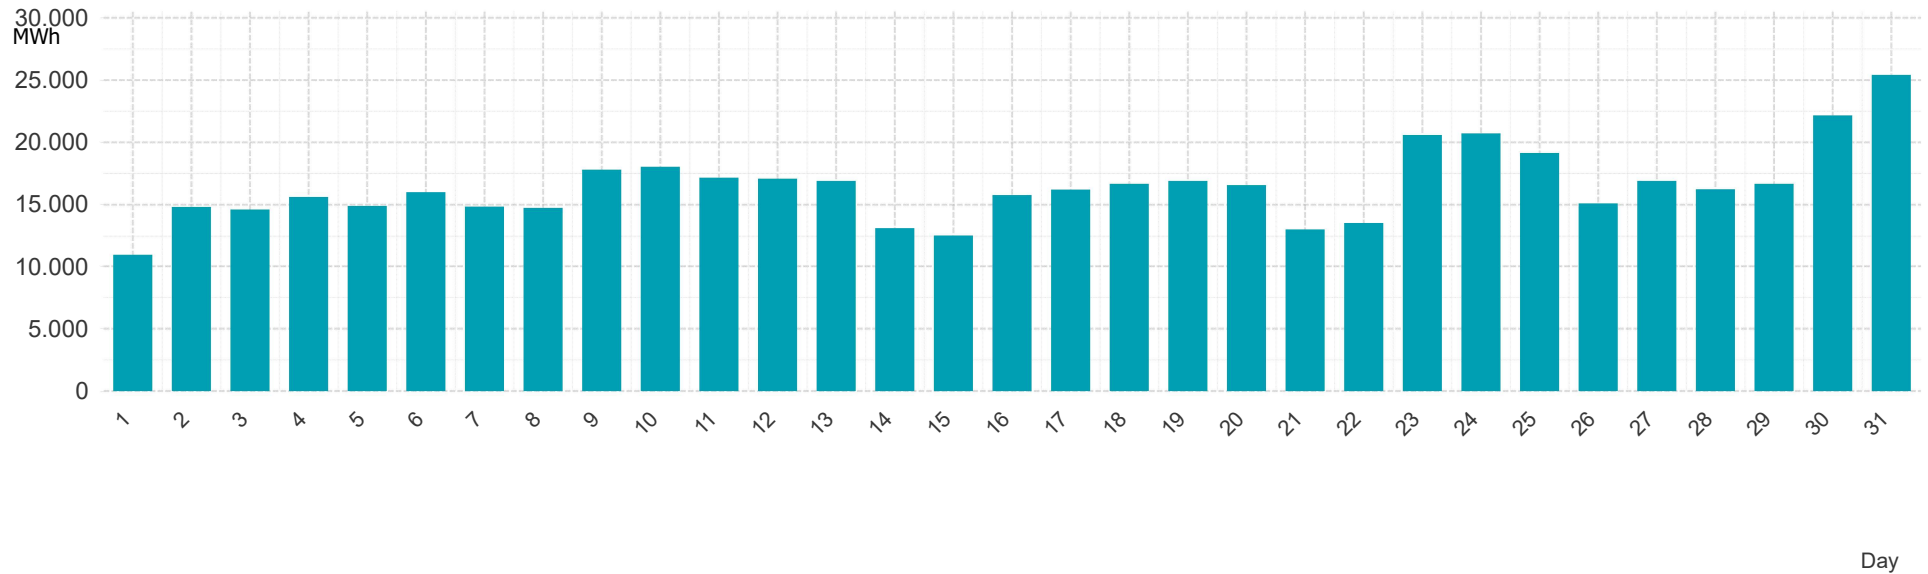

Energy**Monitor**.at

Gas Report

Marketarea "Tirol & Vorarlberg"

Month: Oct 2017

Imbalance of the marketarea "Tirol & Vorarlberg" per day

Consumption of the market area "Tirol & Vorarlberg" per day

Imbalance of the market area "Tirol & Vorarlberg" per hour

Consumption of the market area "Tirol & Vorarlberg" per hour

Hourly balanced balance energy price

Hourly balanced balance energy volume

Daily balanced balance energy price

Daily balanced balance energy volumes

Daily spot reference price