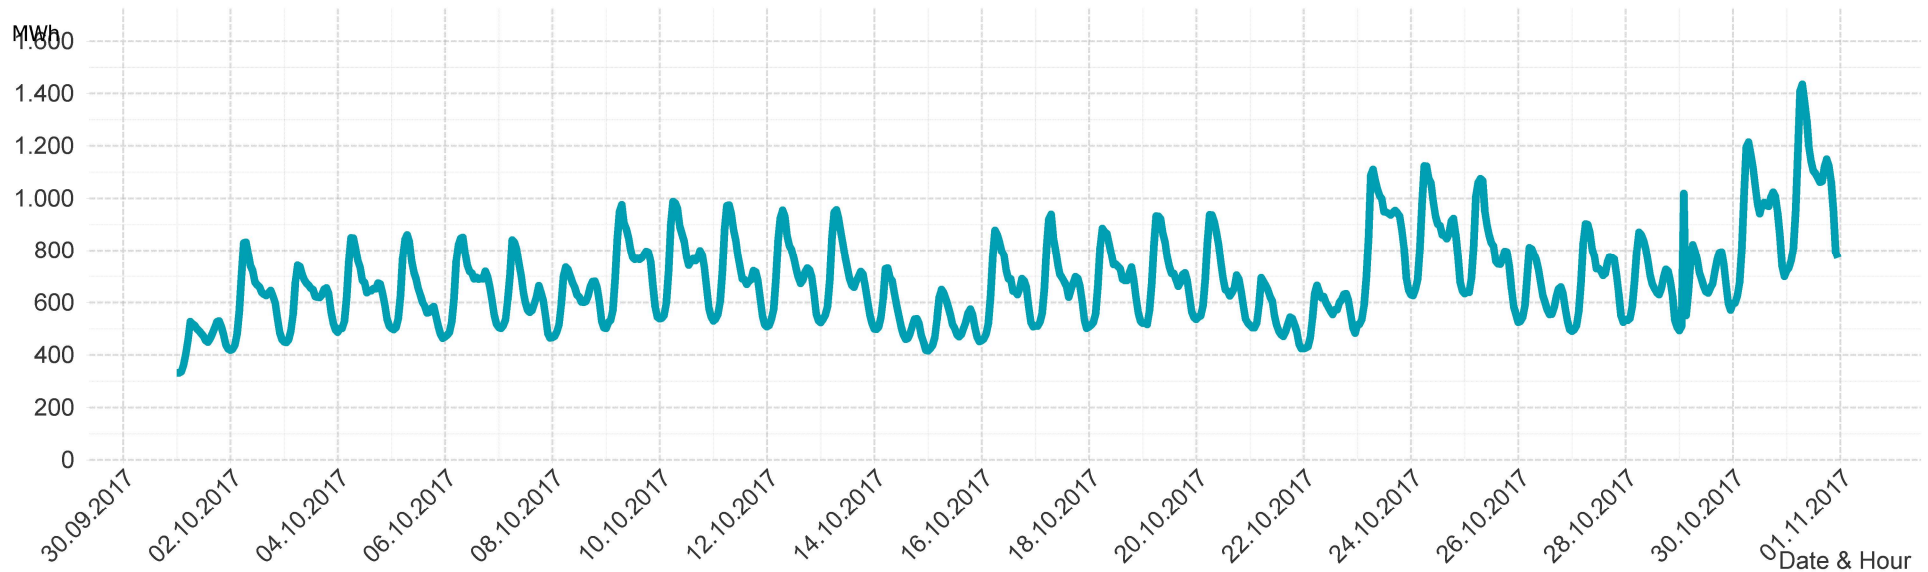

Energy**Monitor**.at

Gas Report

Marketarea "Tirol & Vorarlberg"

Month: Oct 2017

Imbalance of the marketarea "Tirol & Vorarlberg" per day

Consumption of the market area "Tirol & Vorarlberg" per day

Imbalance of the market area "Tirol & Vorarlberg" per hour

Consumption of the market area "Tirol & Vorarlberg" per hour

Hourly balanced balance energy price

Hourly balanced balance energy volume

Daily balanced balance energy price

Daily balanced balance energy volumes

Daily spot reference price