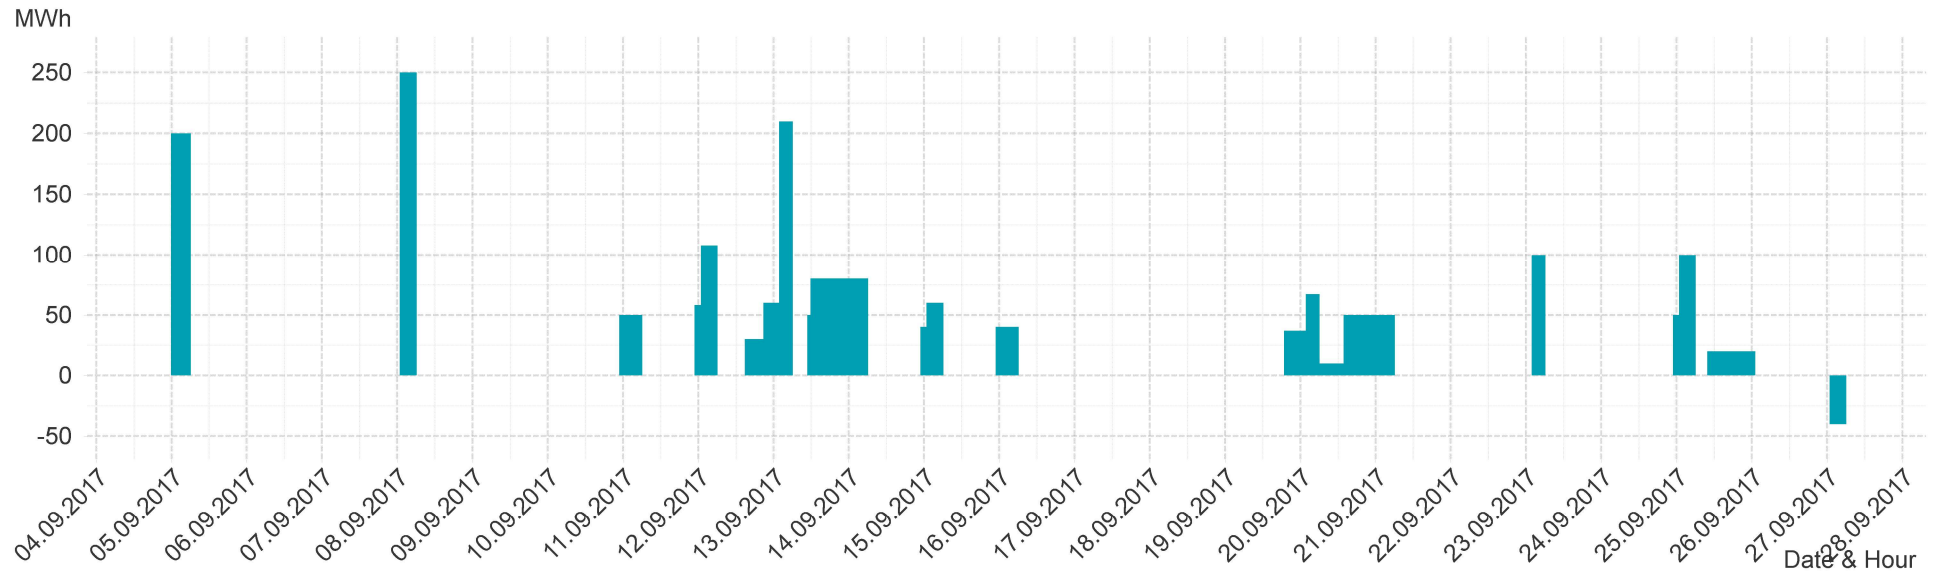

Imbalance of the market area "Tirol & Vorarlberg" per hour