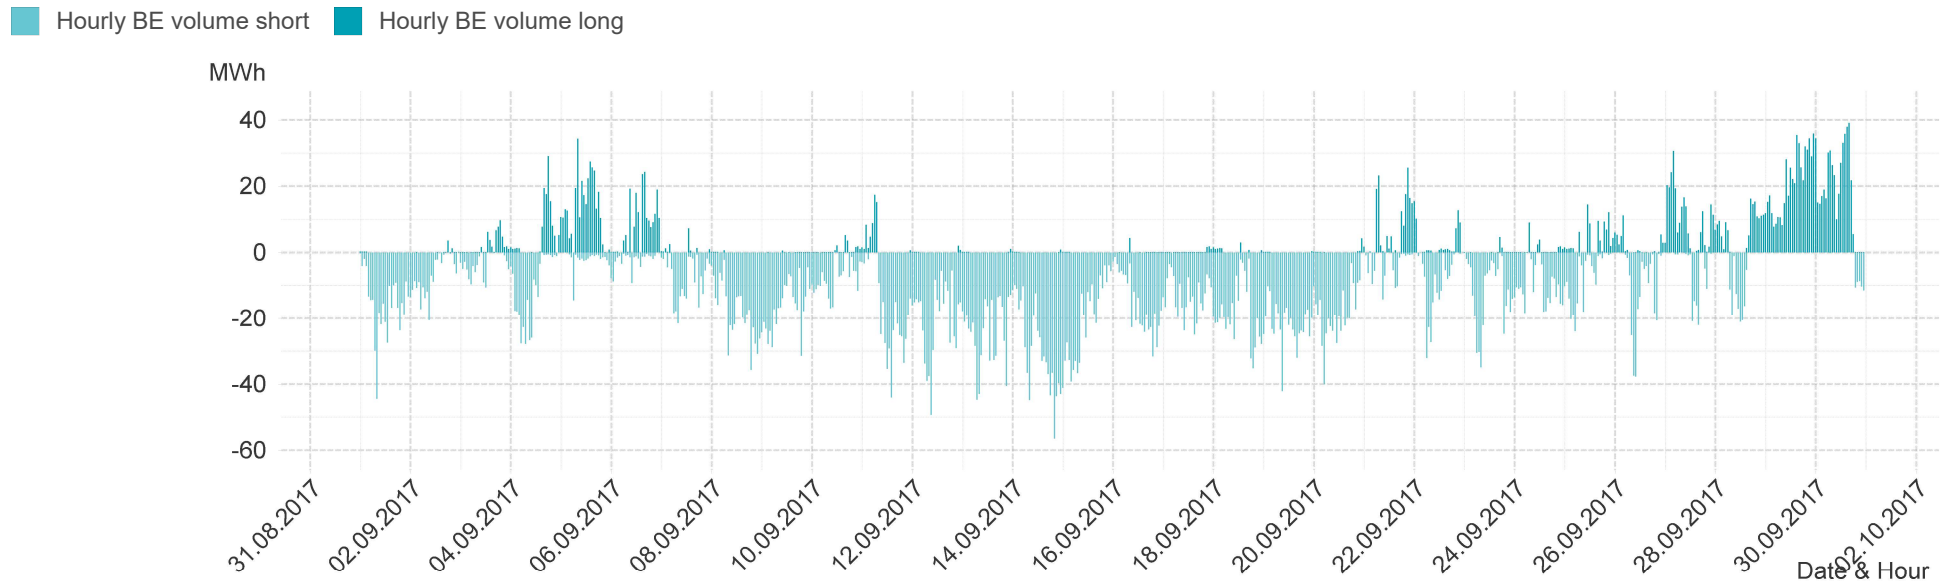

Hourly balanced balance energy volume