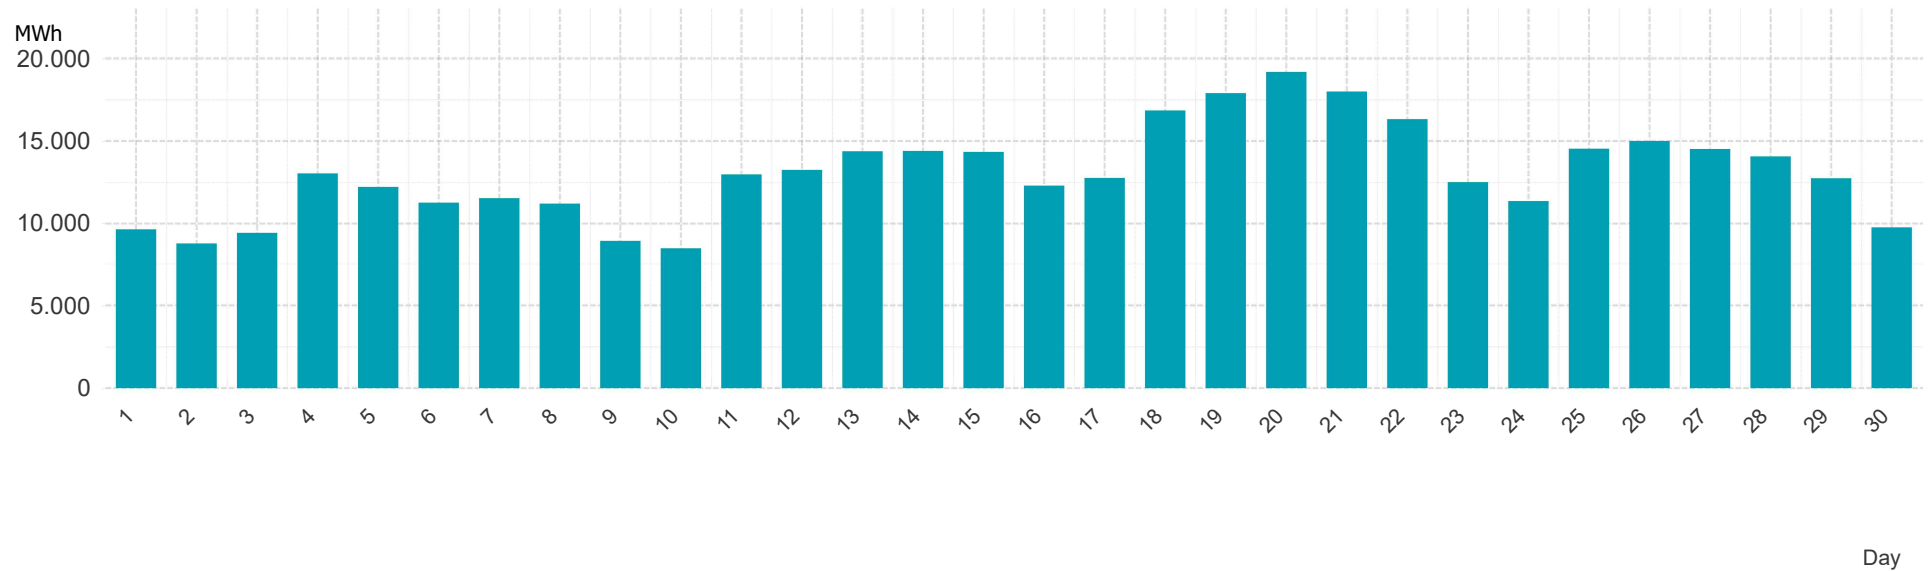

Energy**Monitor**.at

Gas Report

Marketarea "Tirol & Vorarlberg"

Month: Sep 2017

Imbalance of the marketarea "Tirol & Vorarlberg" per day

Consumption of the market area "Tirol & Vorarlberg" per day

Imbalance of the market area "Tirol & Vorarlberg" per hour

Consumption of the market area "Tirol & Vorarlberg" per hour

Hourly balanced balance energy price

Hourly balanced balance energy volume

Daily balanced balance energy price

Daily balanced balance energy volumes

Daily spot reference price