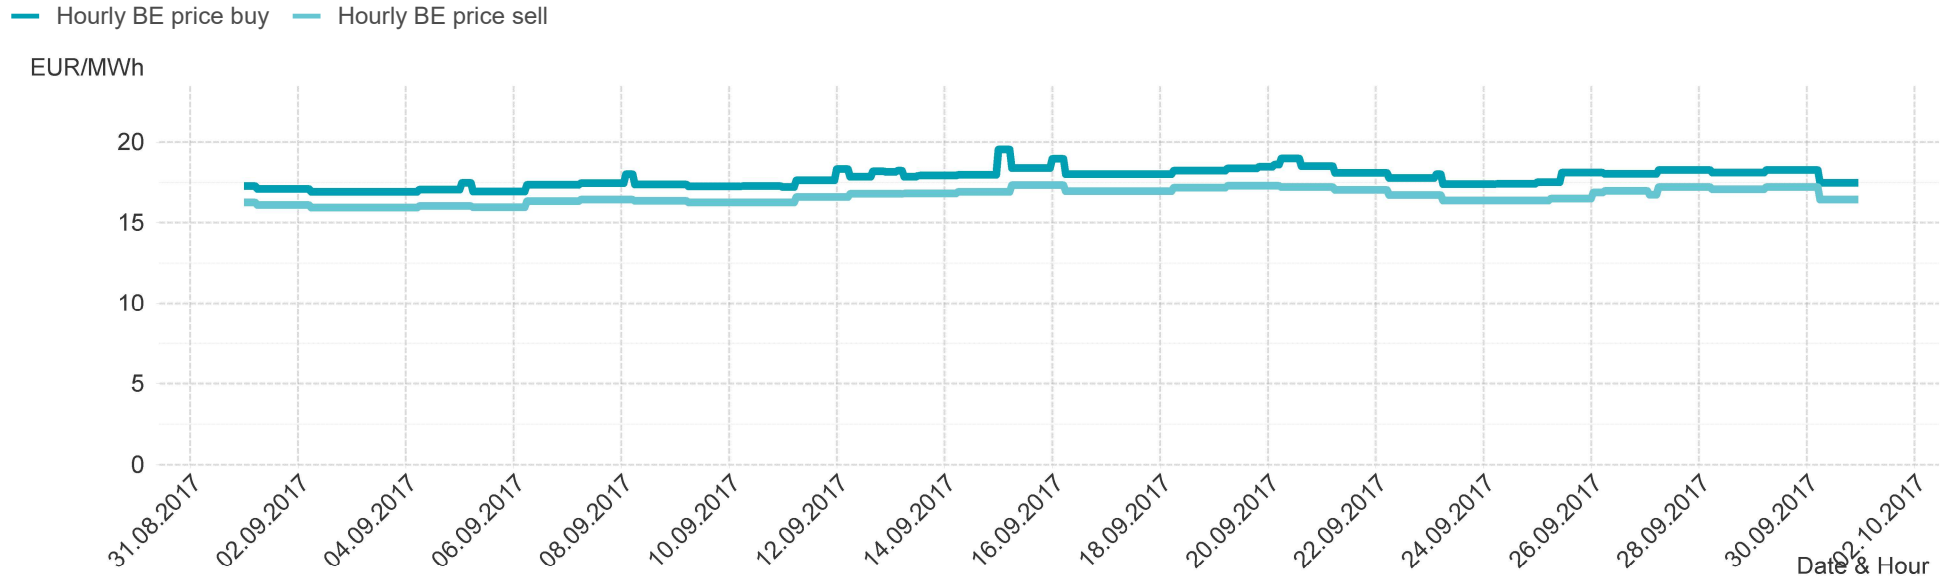

Hourly balanced balance energy price