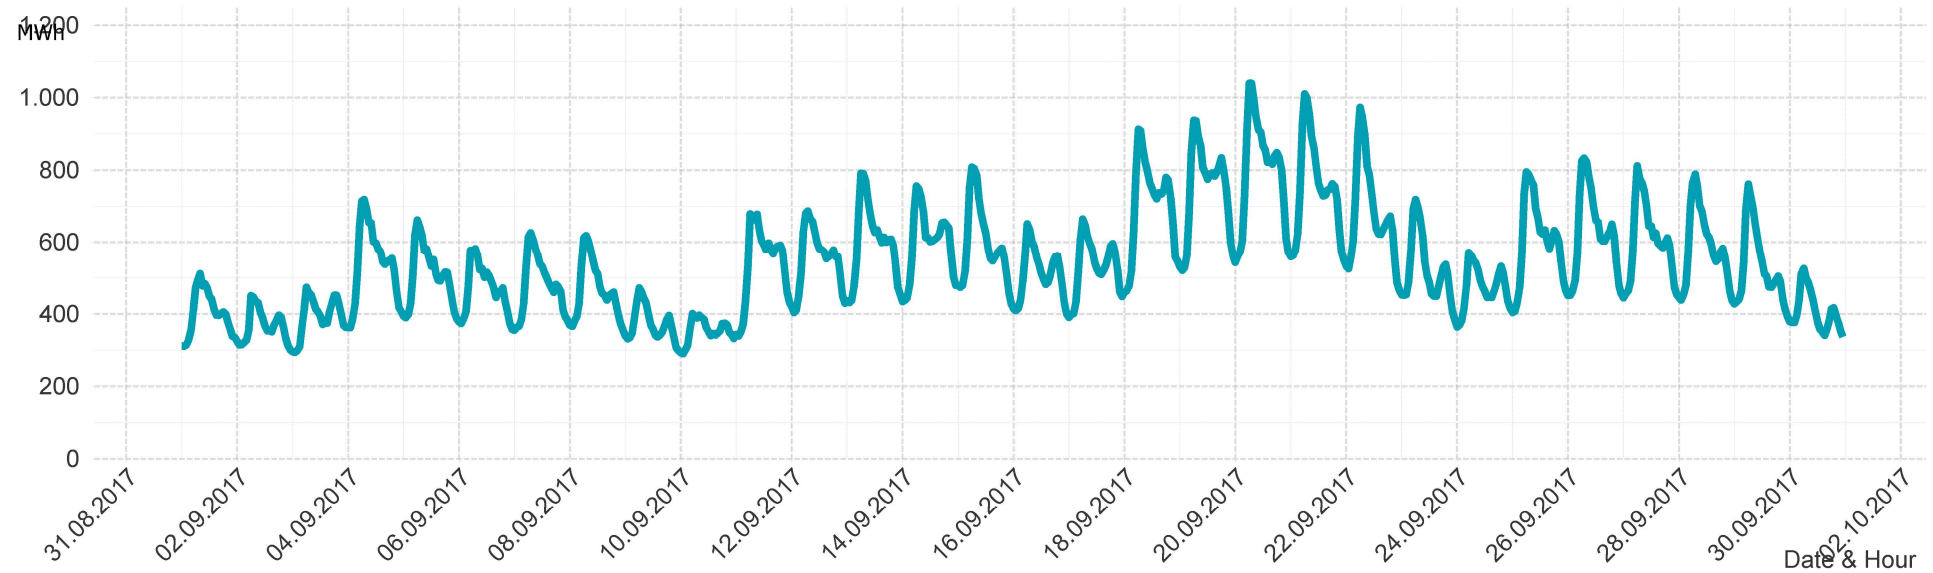

Energy**Monitor**.at

Gas Report

Marketarea "Tirol & Vorarlberg"

Month: Sep 2017

Imbalance of the marketarea "Tirol & Vorarlberg" per day

Consumption of the market area "Tirol & Vorarlberg" per day

Imbalance of the market area "Tirol & Vorarlberg" per hour

Consumption of the market area "Tirol & Vorarlberg" per hour

Hourly balanced balance energy price

Hourly balanced balance energy volume

Daily balanced balance energy price

Daily balanced balance energy volumes

Daily spot reference price