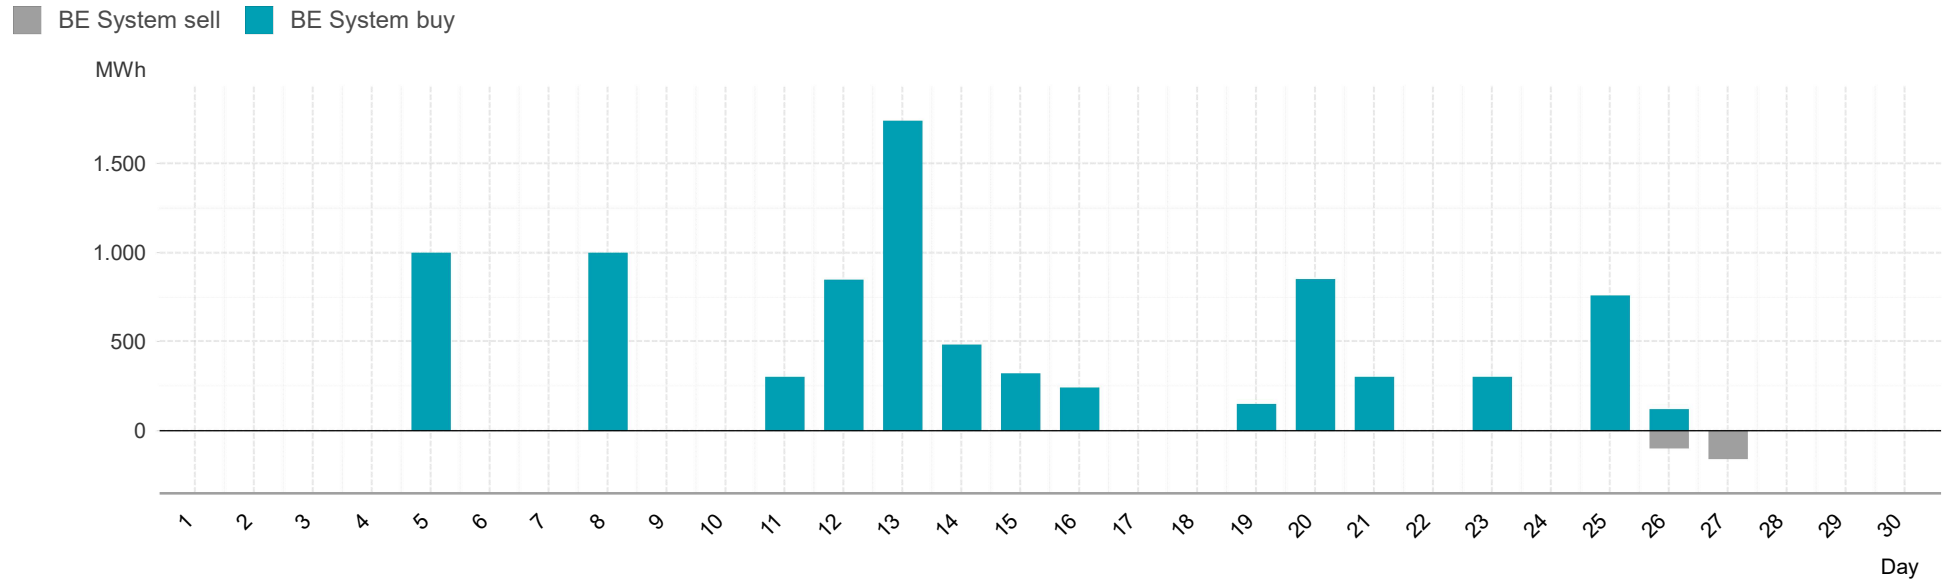

Energy**Monitor**.at

Gas Report

Marketarea "Tirol & Vorarlberg"

Month: Sep 2017

Imbalance of the marketarea "Tirol & Vorarlberg" per day

Consumption of the market area "Tirol & Vorarlberg" per day

Imbalance of the market area "Tirol & Vorarlberg" per hour

Consumption of the market area "Tirol & Vorarlberg" per hour

Hourly balanced balance energy price

Hourly balanced balance energy volume

Daily balanced balance energy price

Daily balanced balance energy volumes

Daily spot reference price