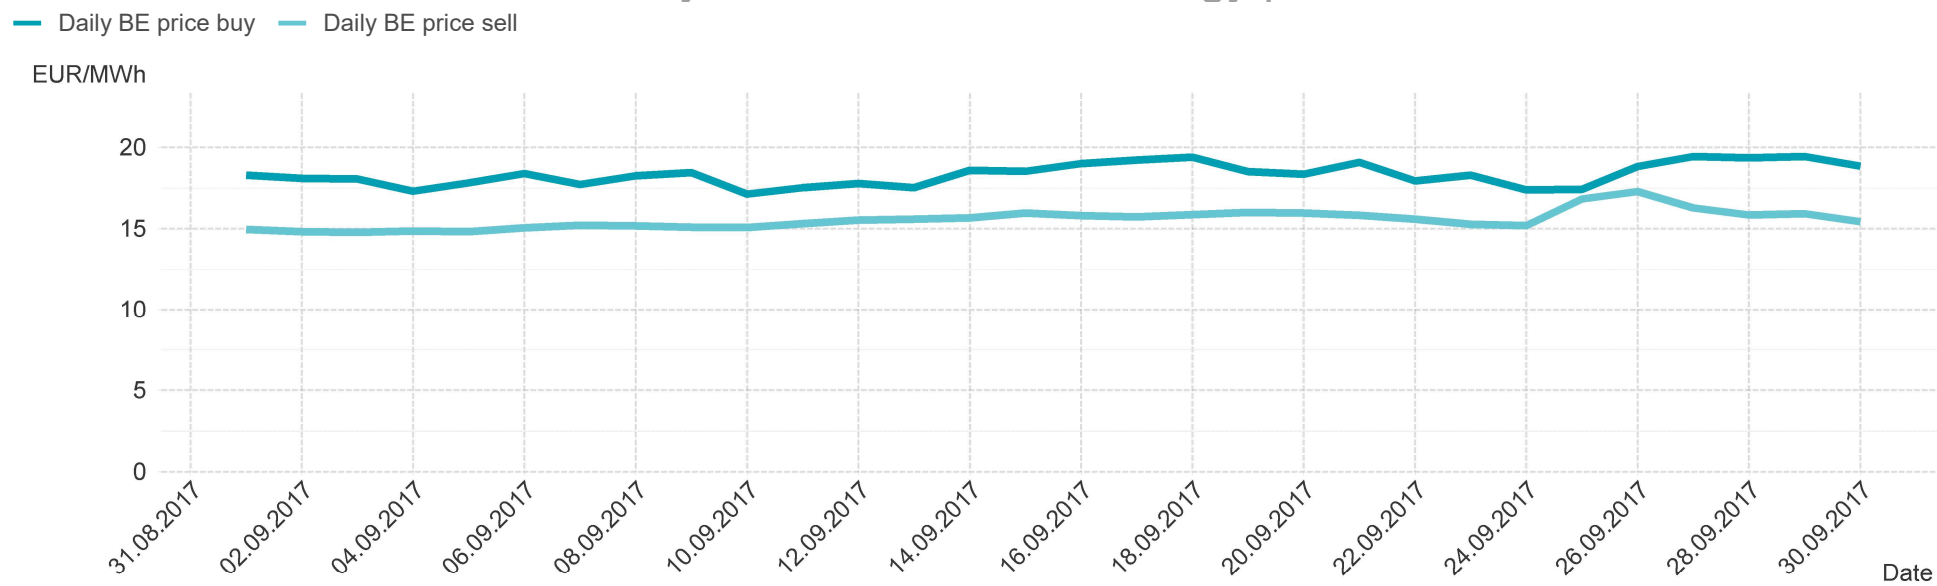

Consumption of the market area "Tirol & Vorarlberg" per hour

Hourly balanced balance energy price

Hourly balanced balance energy volume

Daily balanced balance energy price

Daily balanced balance energy volumes

Daily spot reference price