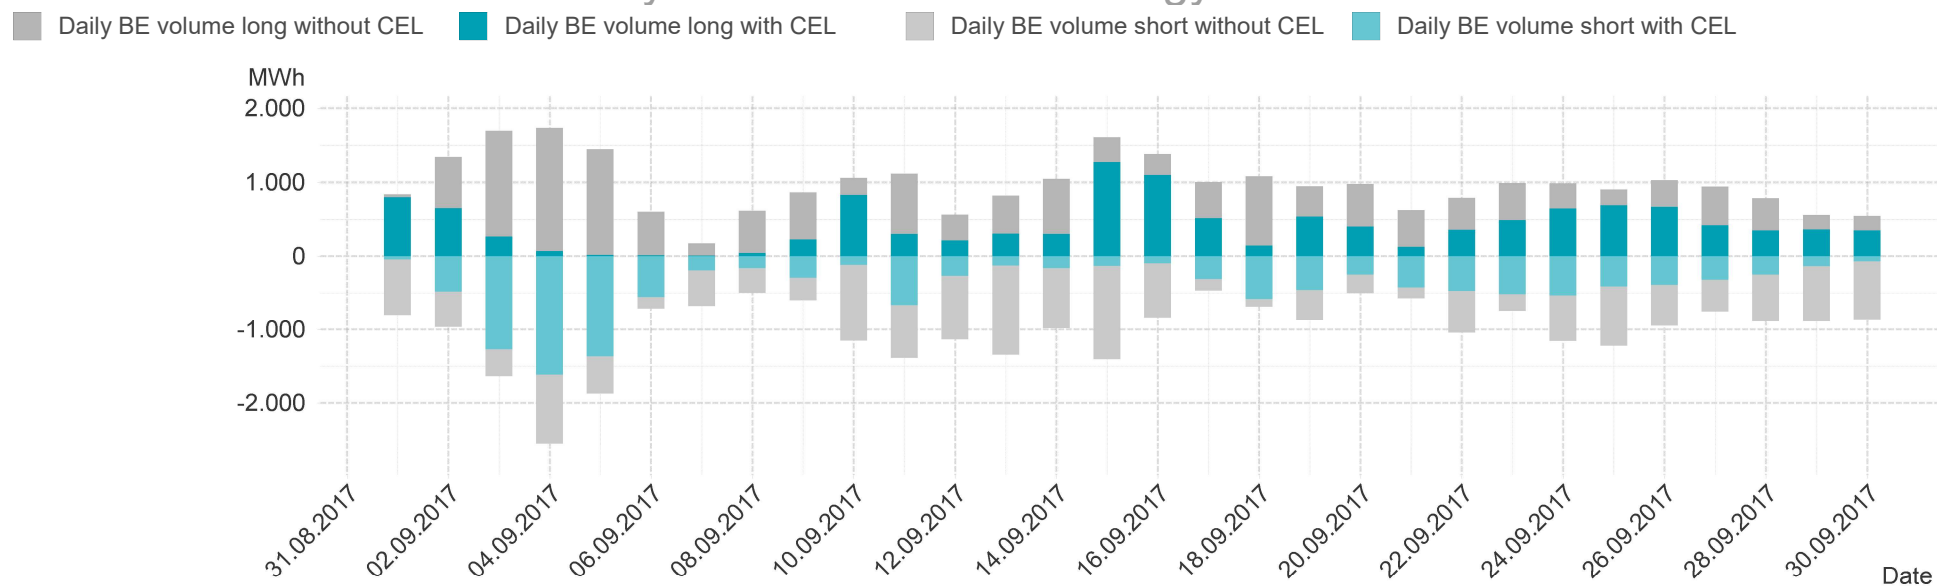

Consumption of the market area "Tirol & Vorarlberg" per hour

Hourly balanced balance energy price

Hourly balanced balance energy volume

Daily balanced balance energy price

Daily balanced balance energy volumes

Daily spot reference price