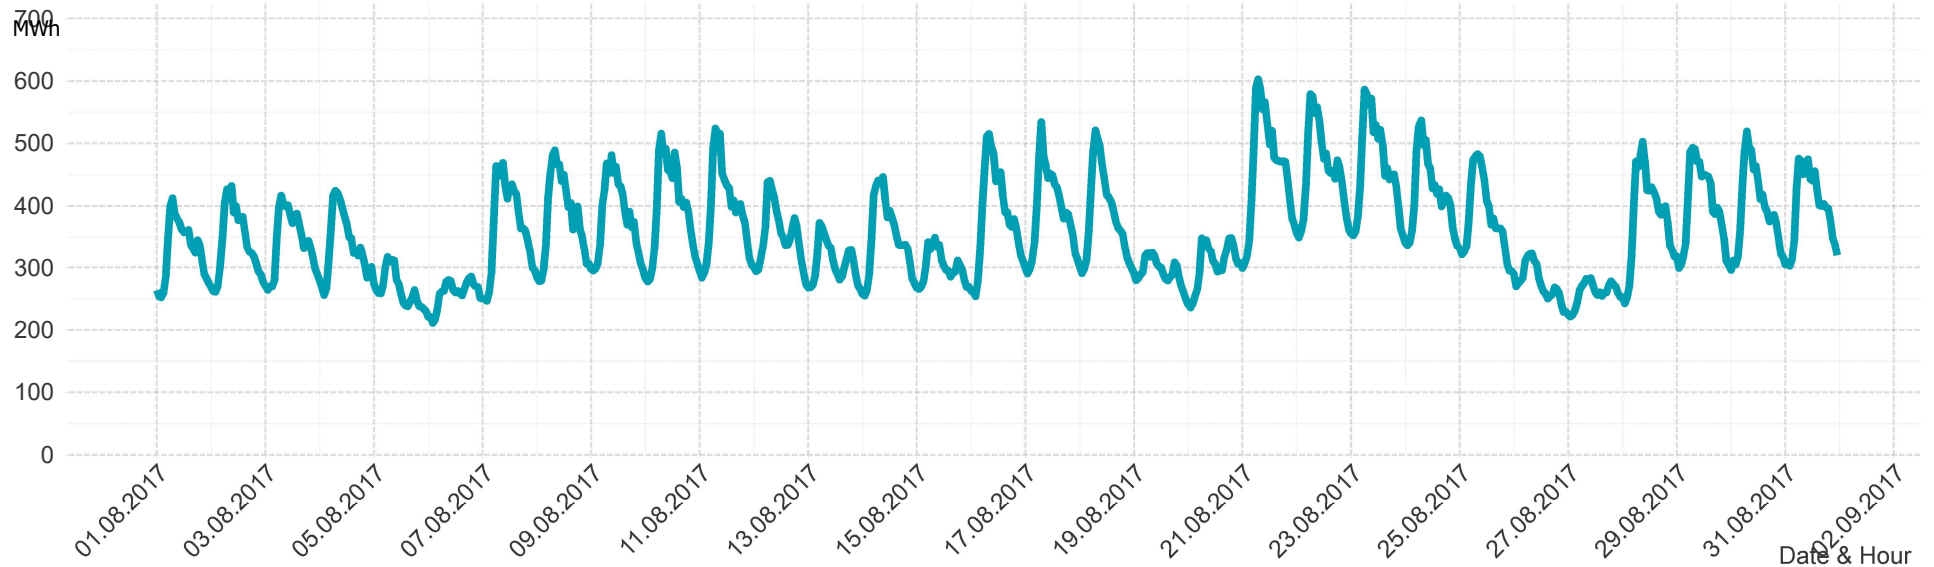

Energy**Monitor**.at

Gas Report

Marketarea "Tirol & Vorarlberg"

Month: Aug 2017

Imbalance of the marketarea "Tirol & Vorarlberg" per day

Consumption of the market area "Tirol & Vorarlberg" per day

Imbalance of the market area "Tirol & Vorarlberg" per hour

Consumption of the market area "Tirol & Vorarlberg" per hour

Hourly balanced balance energy price

Hourly balanced balance energy volume

Daily balanced balance energy price

Daily balanced balance energy volumes

Daily spot reference price