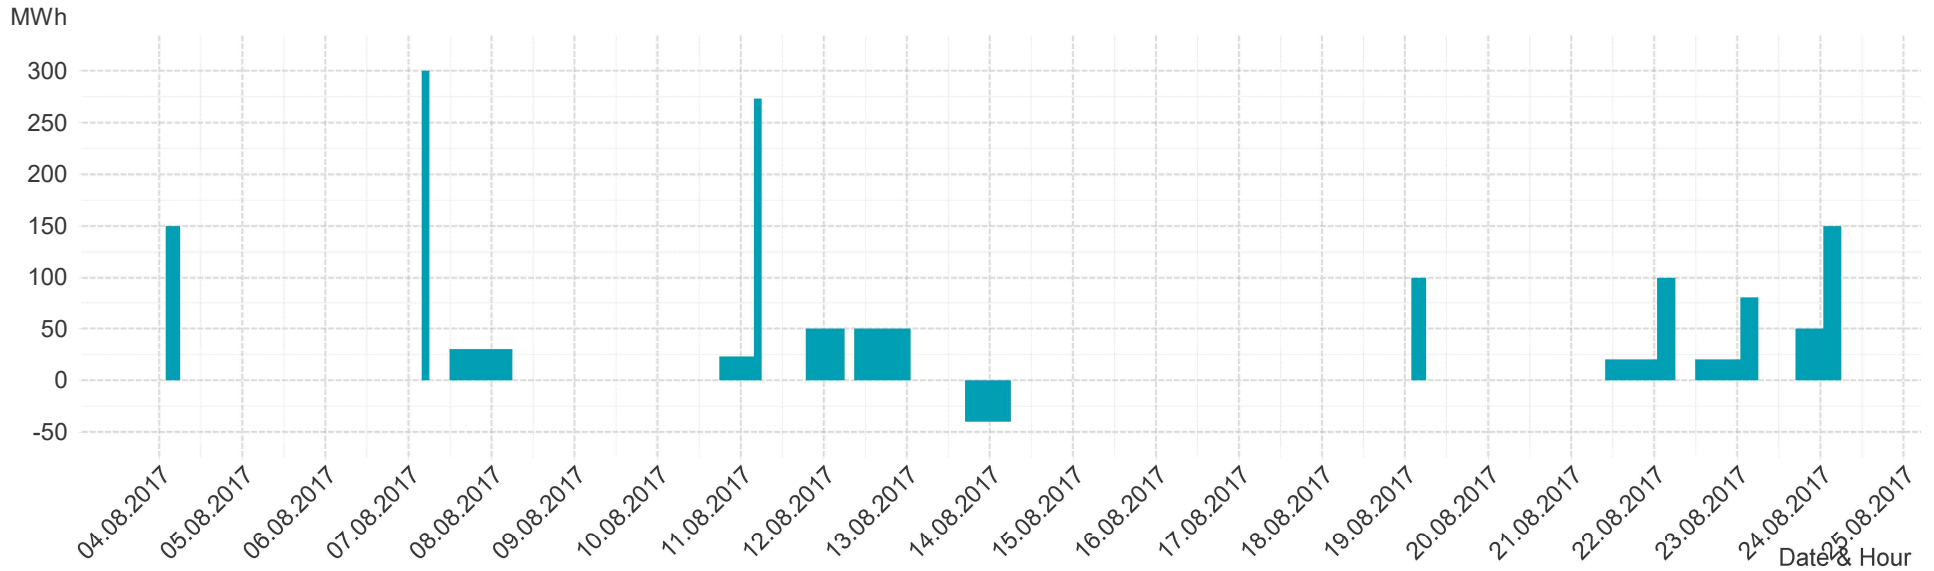

Imbalance of the market area "Tirol & Vorarlberg" per hour