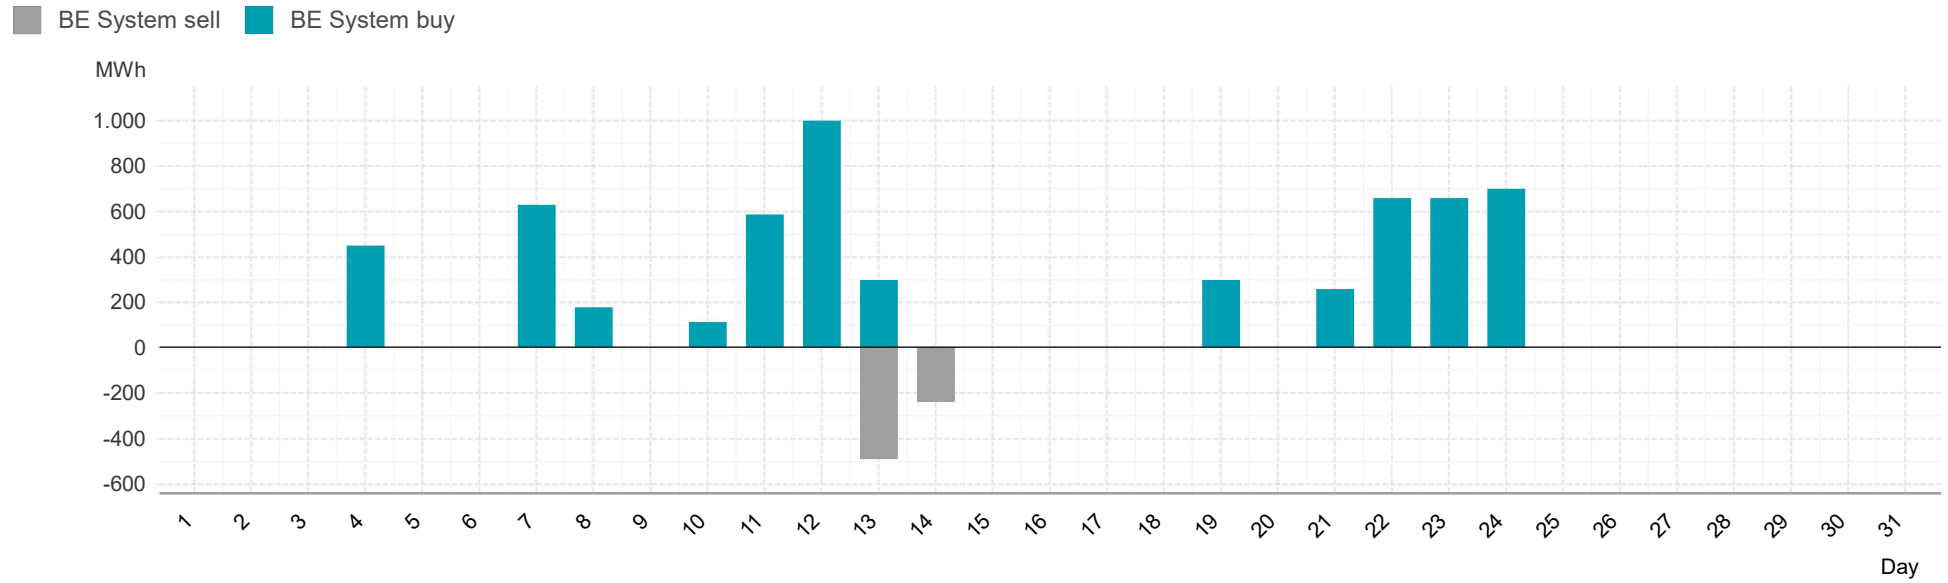

Imbalance of the marketarea "Tirol & Vorarlberg" per day