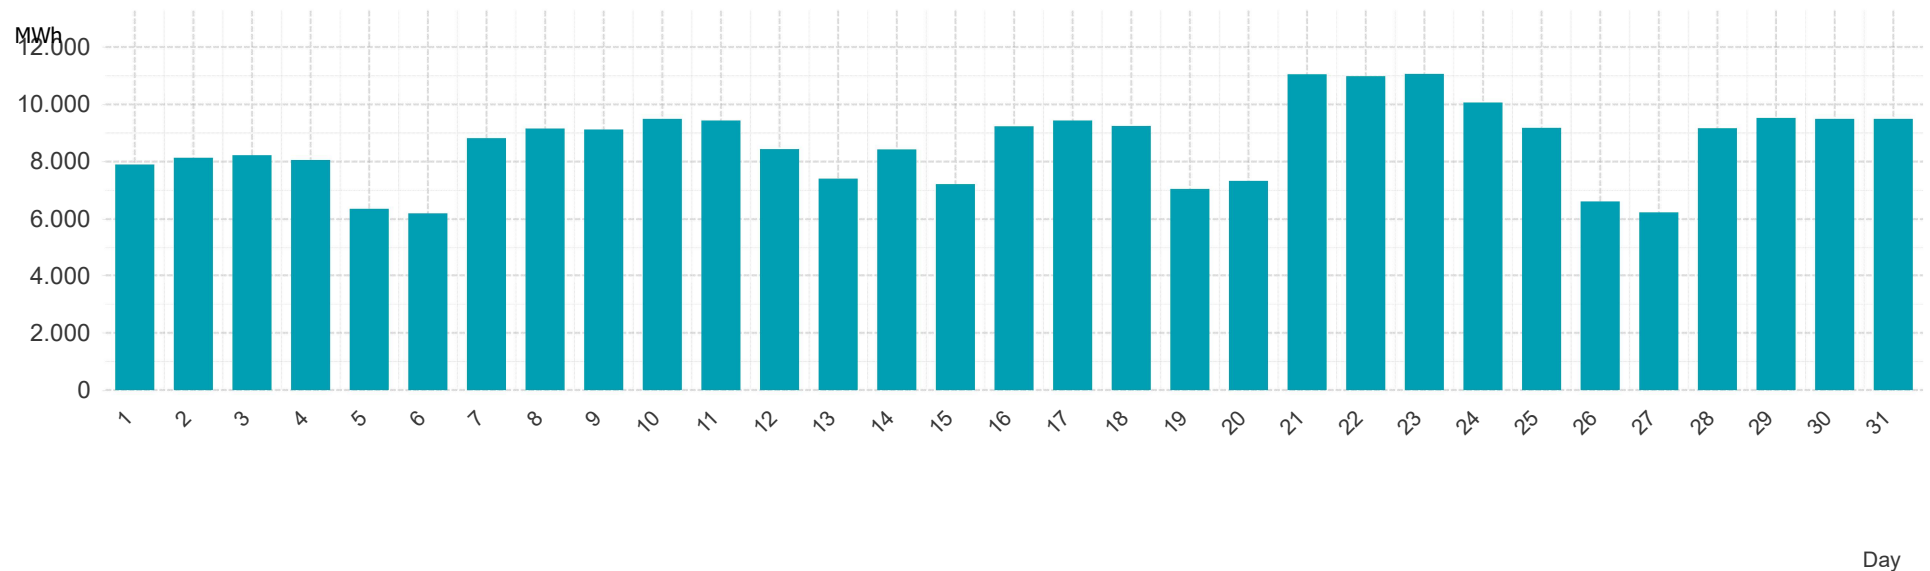

Energy**Monitor**.at

Gas Report

Marketarea "Tirol & Vorarlberg"

Month: Aug 2017

Imbalance of the marketarea "Tirol & Vorarlberg" per day

Consumption of the market area "Tirol & Vorarlberg" per day

Imbalance of the market area "Tirol & Vorarlberg" per hour

Consumption of the market area "Tirol & Vorarlberg" per hour

Hourly balanced balance energy price

Hourly balanced balance energy volume

Daily balanced balance energy price

Daily balanced balance energy volumes

Daily spot reference price