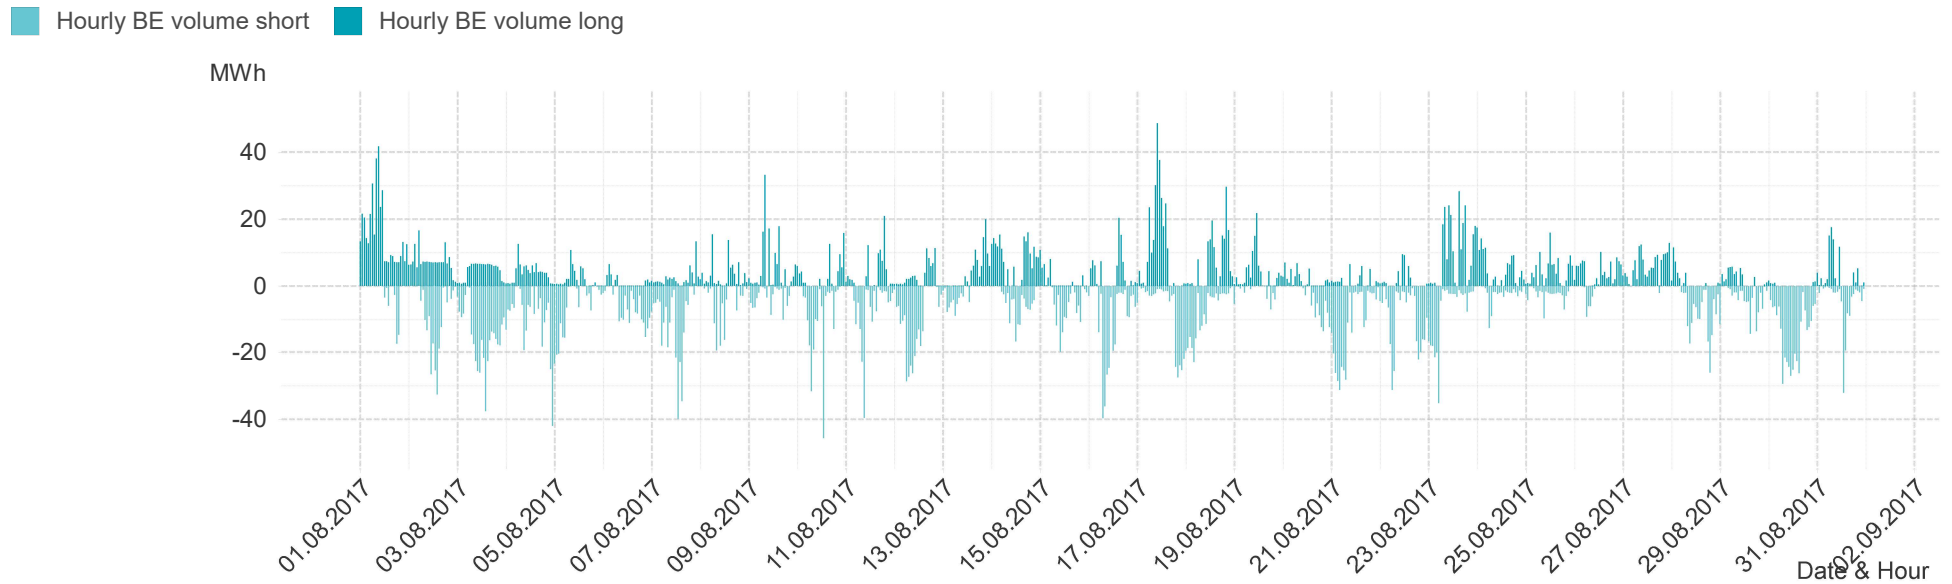

Hourly balanced balance energy volume