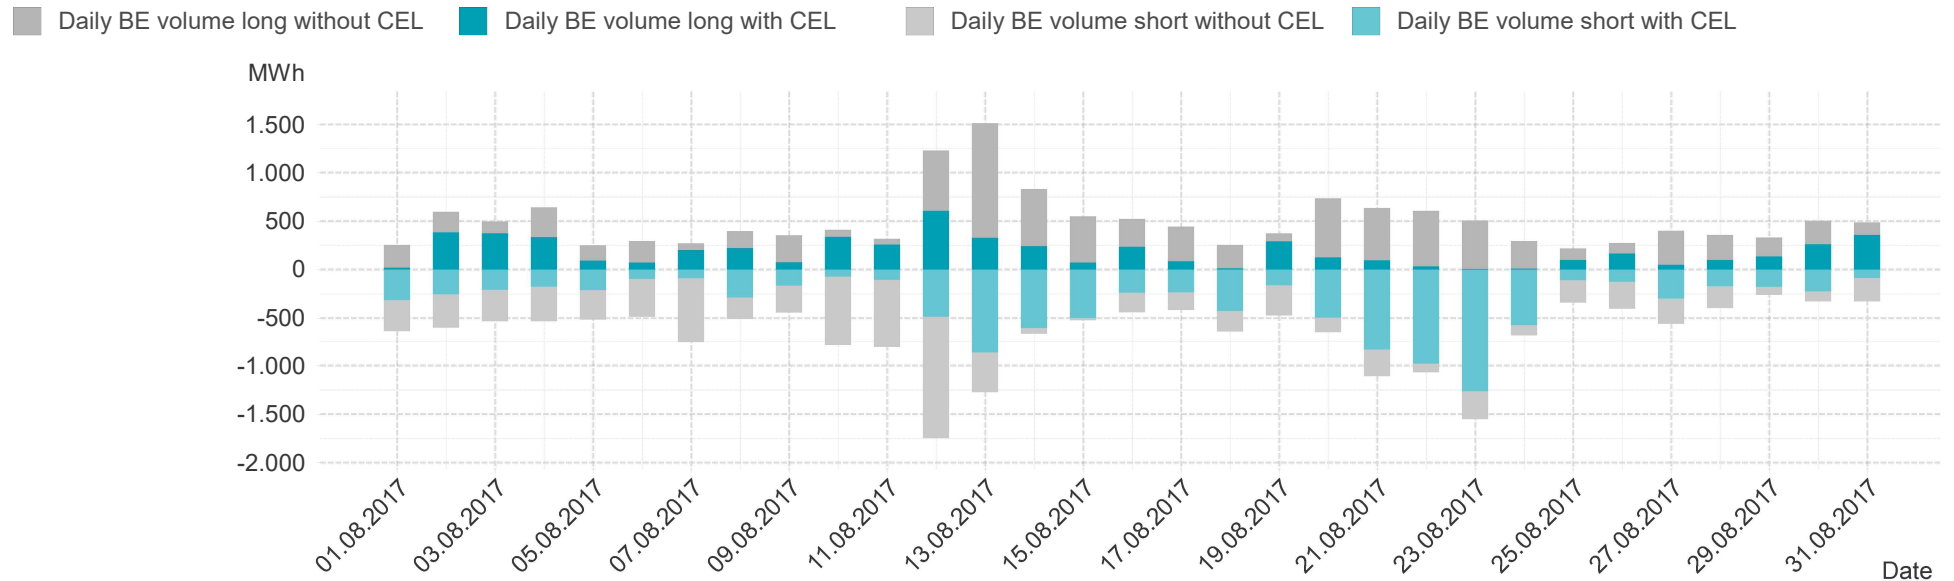

Consumption of the market area "Tirol & Vorarlberg" per hour

Hourly balanced balance energy price

Hourly balanced balance energy volume

Daily balanced balance energy price

Daily balanced balance energy volumes

Daily spot reference price