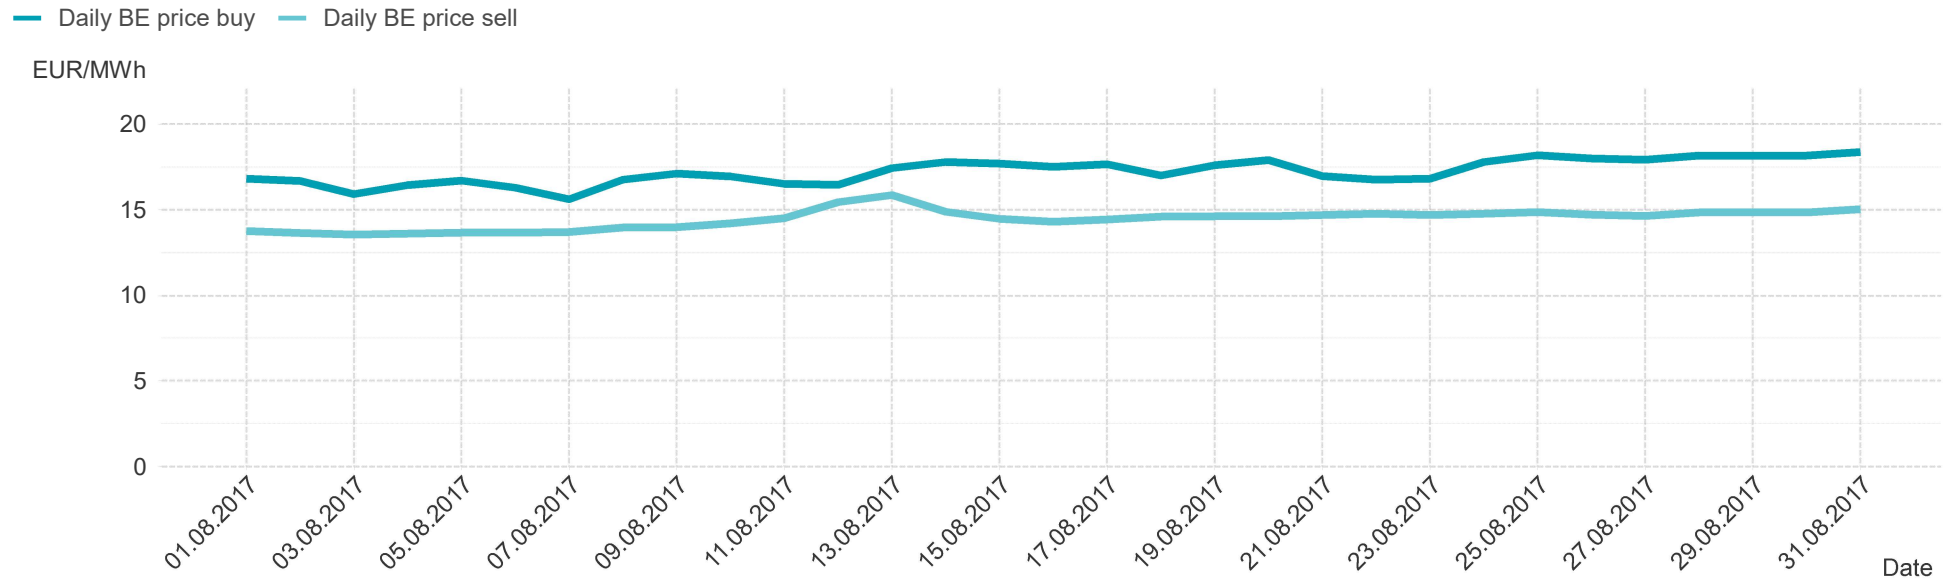

Consumption of the market area "Tirol & Vorarlberg" per hour

Hourly balanced balance energy price

Hourly balanced balance energy volume

Daily balanced balance energy price

Daily balanced balance energy volumes

Daily spot reference price