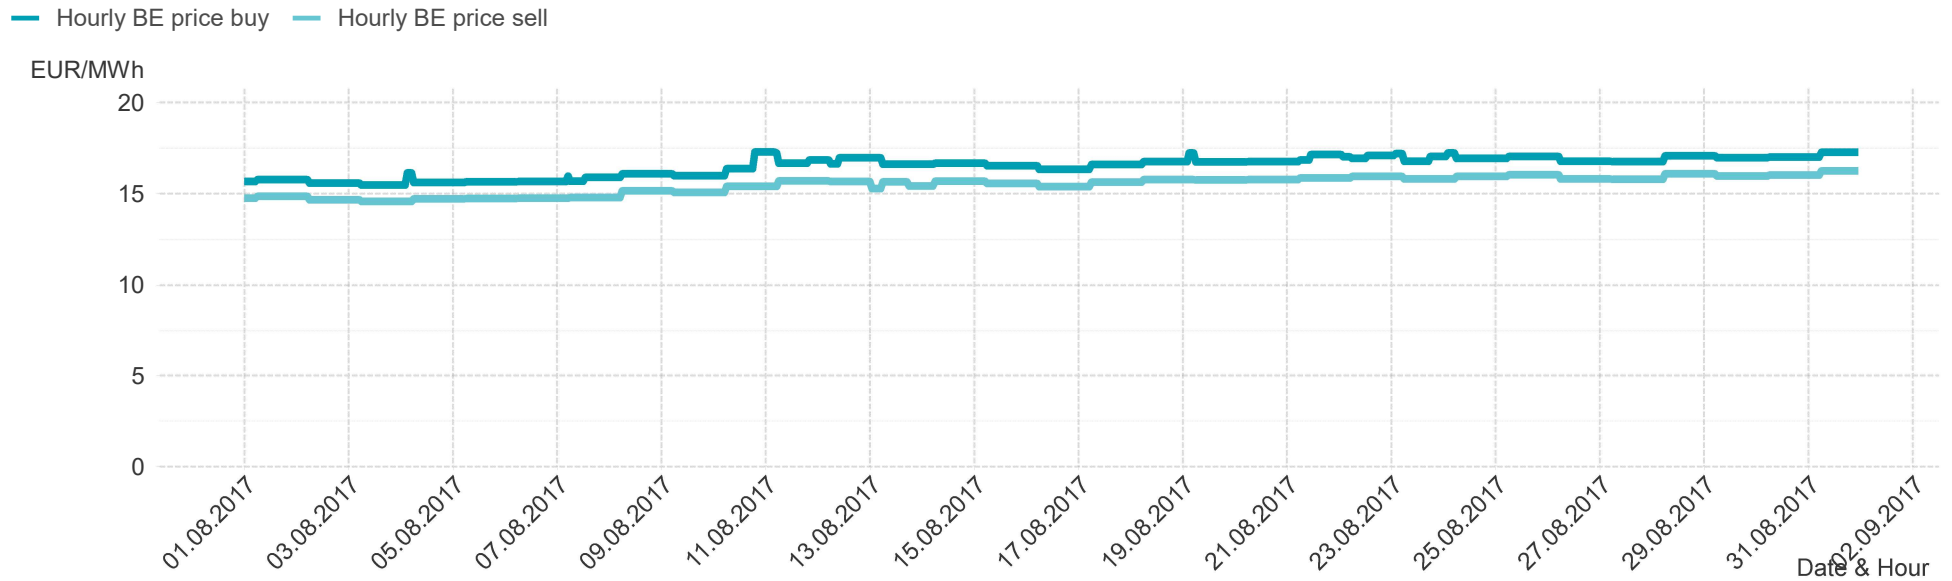

Hourly balanced balance energy price