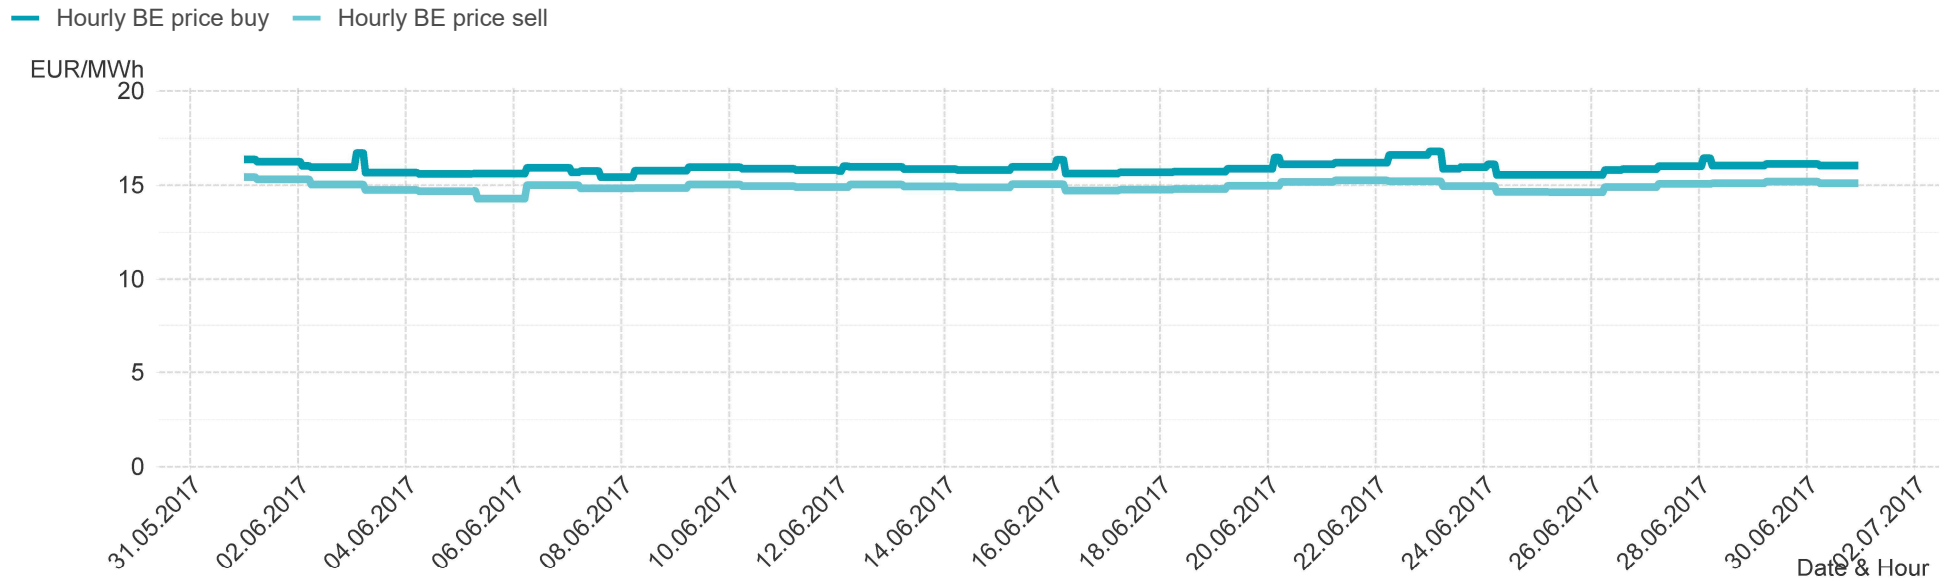

Hourly balanced balance energy price