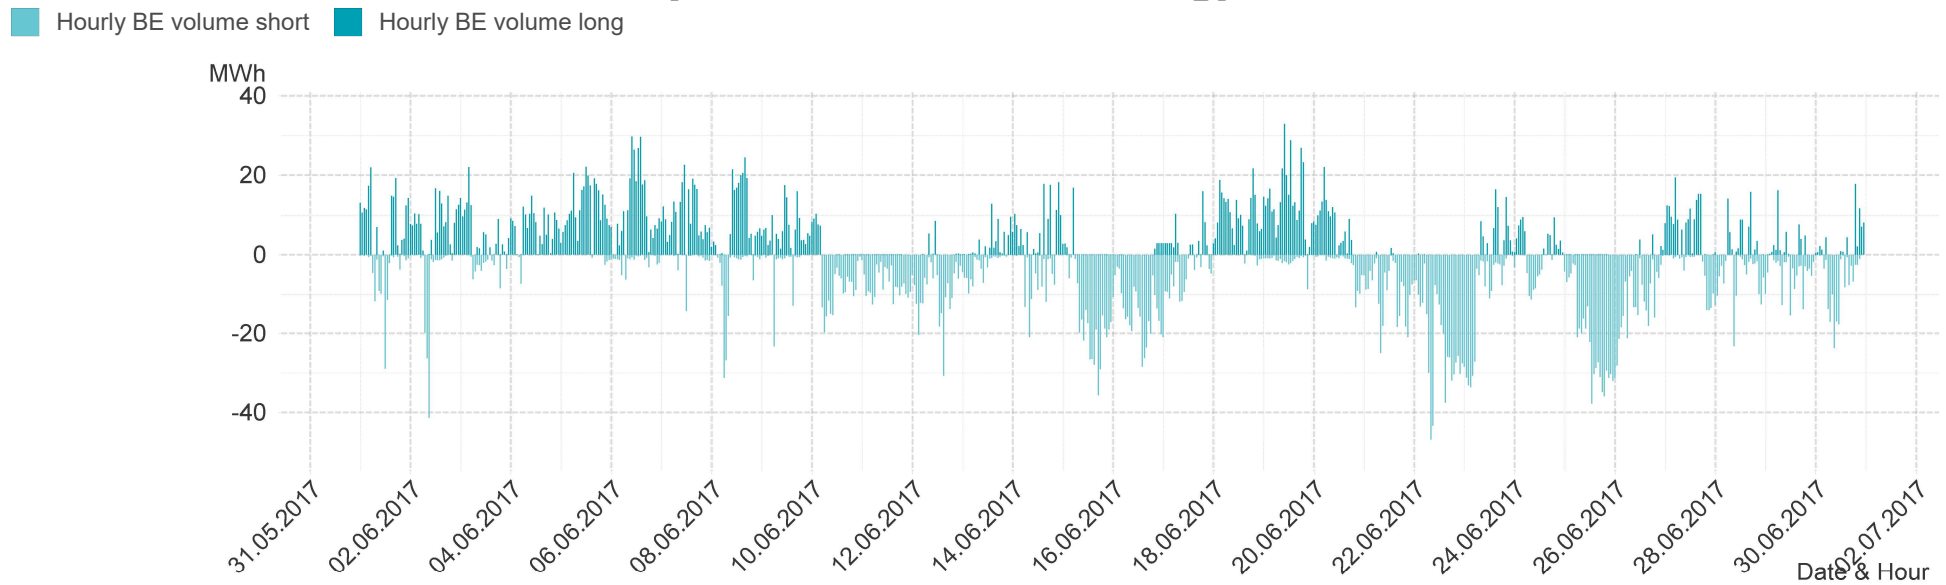

Hourly balanced balance energy volume