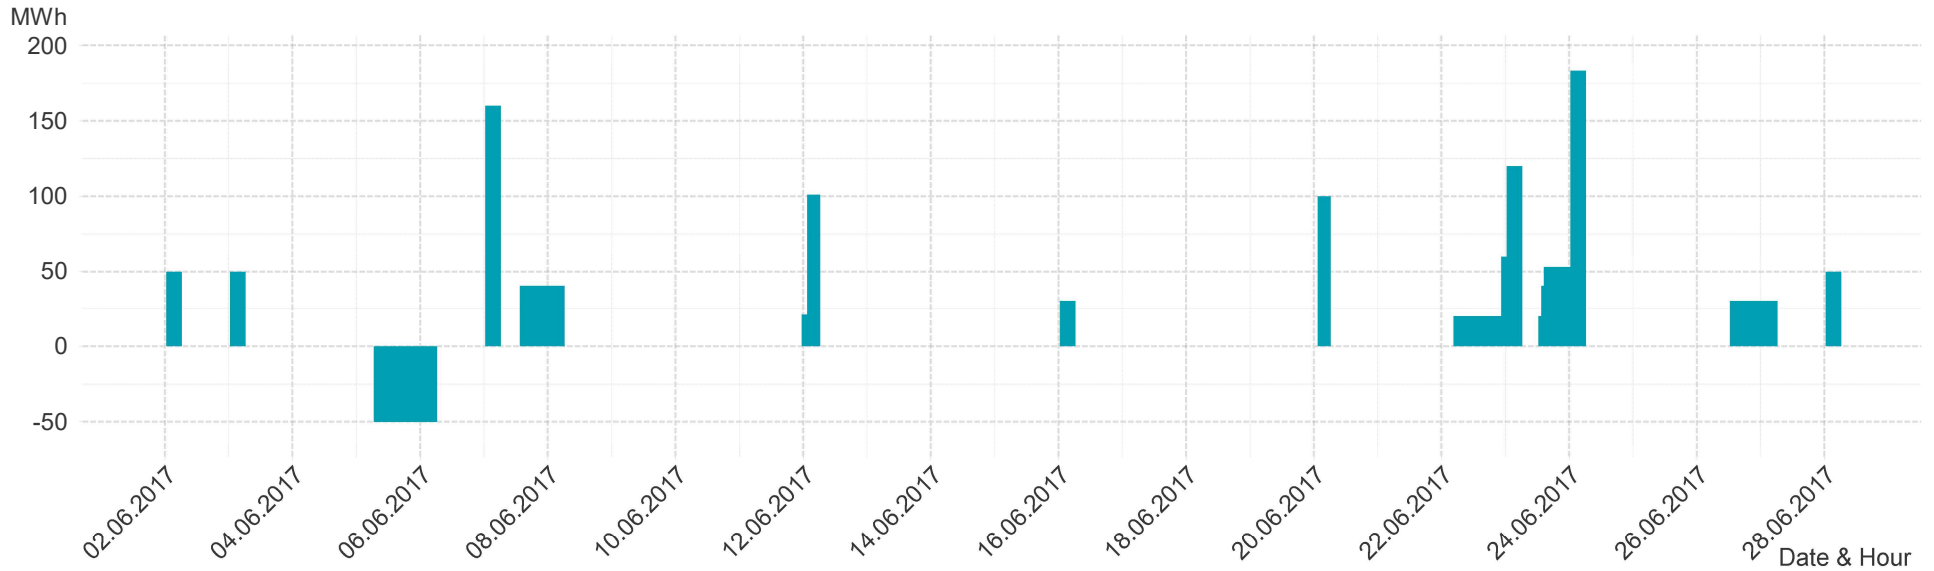

Imbalance of the market area "Tirol & Vorarlberg" per hour