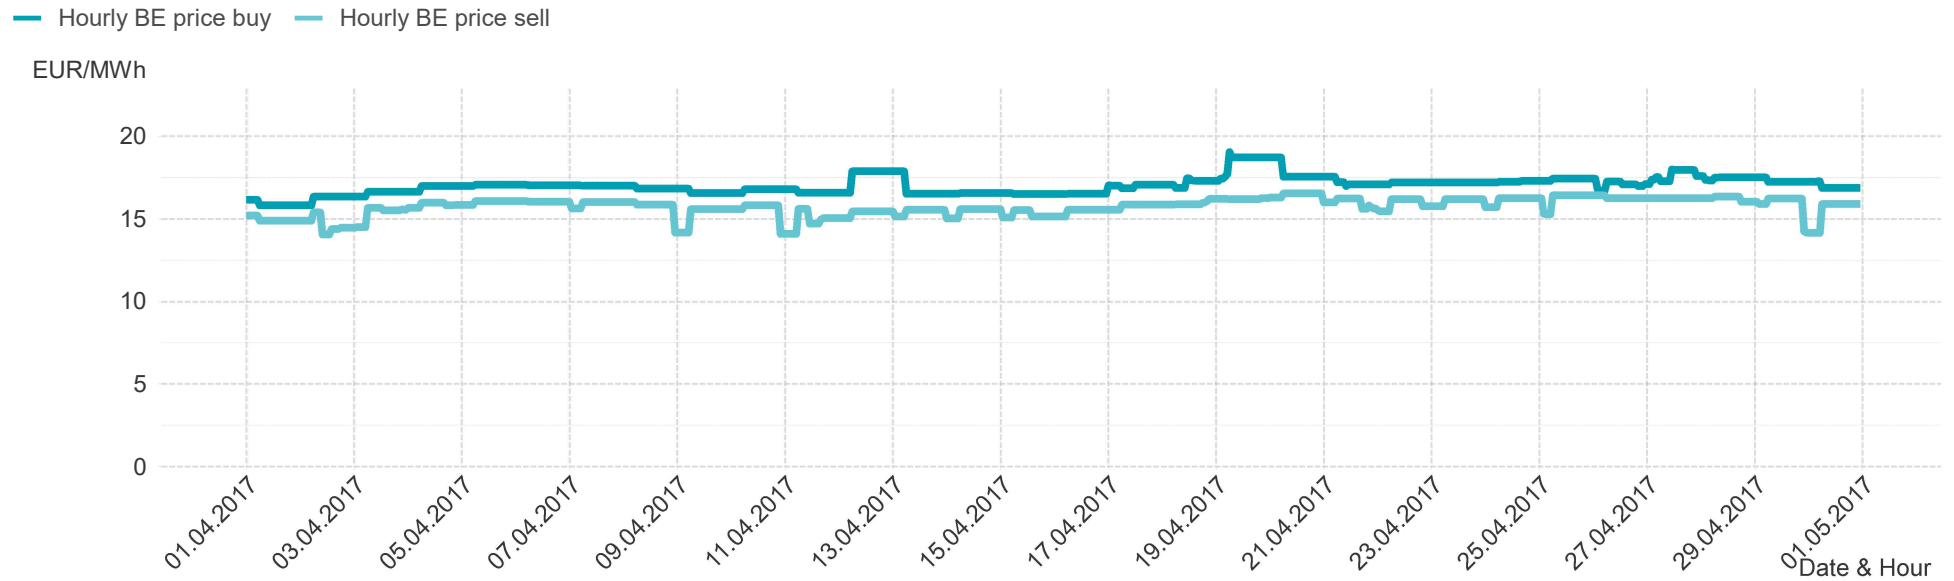

Hourly balanced balance energy price