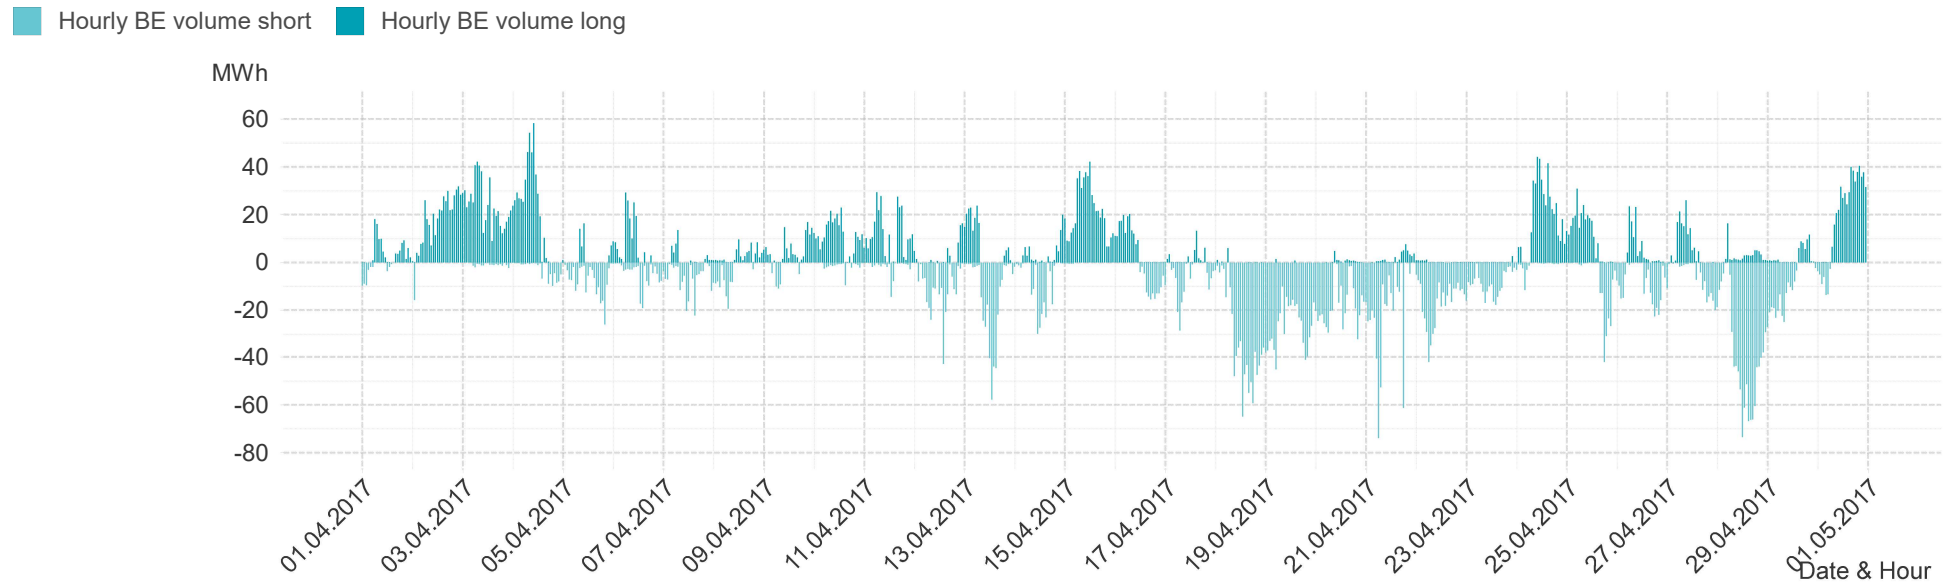

Hourly balanced balance energy volume