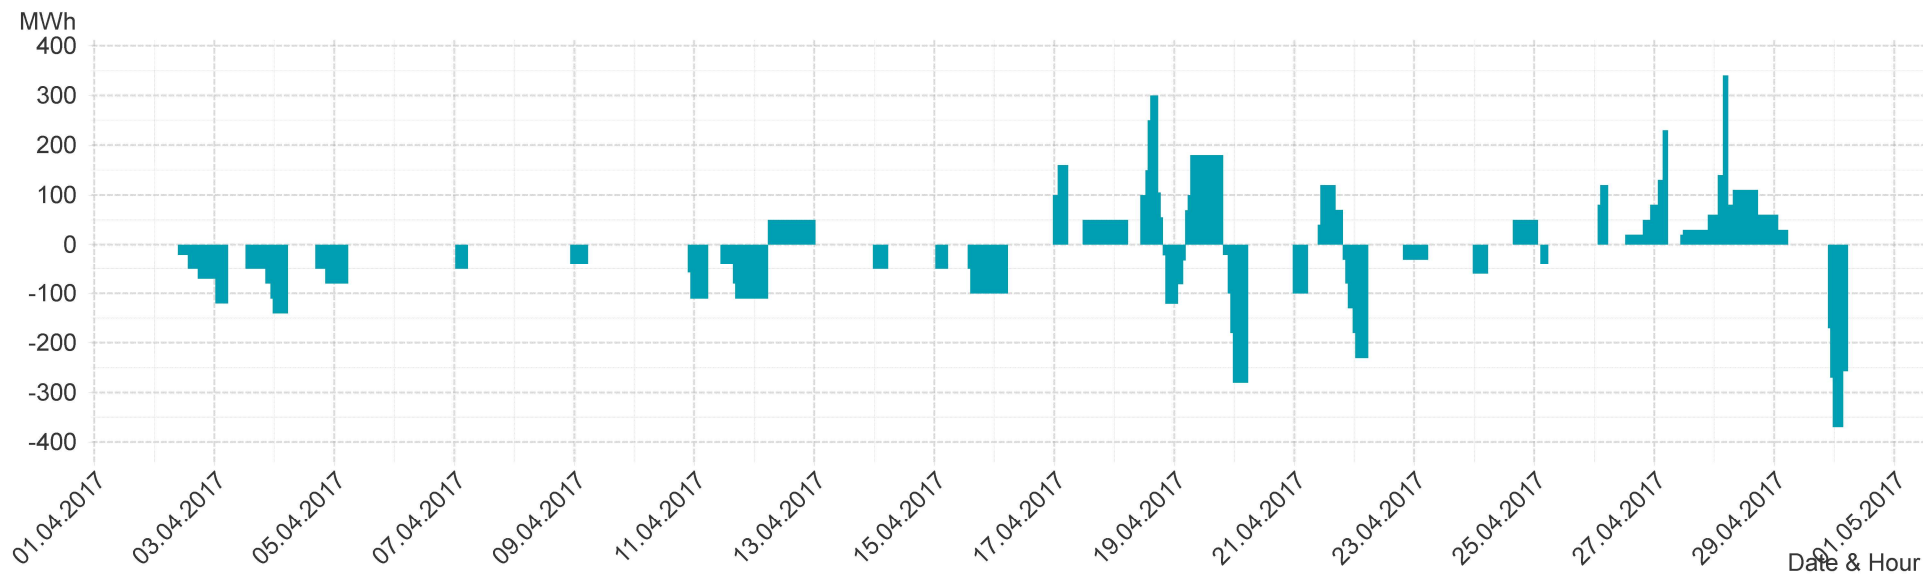

Imbalance of the market area "Tirol & Vorarlberg" per hour