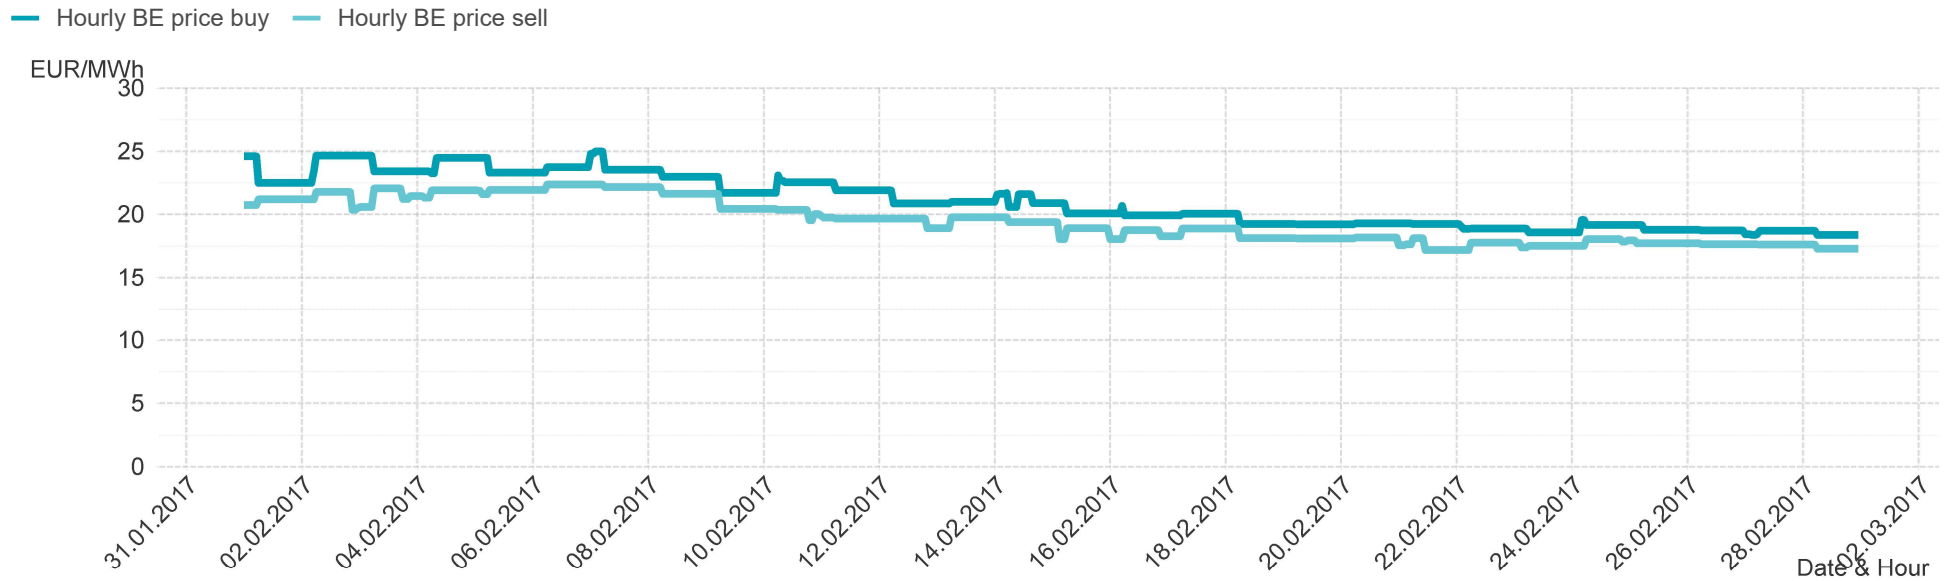

Hourly balanced balance energy price