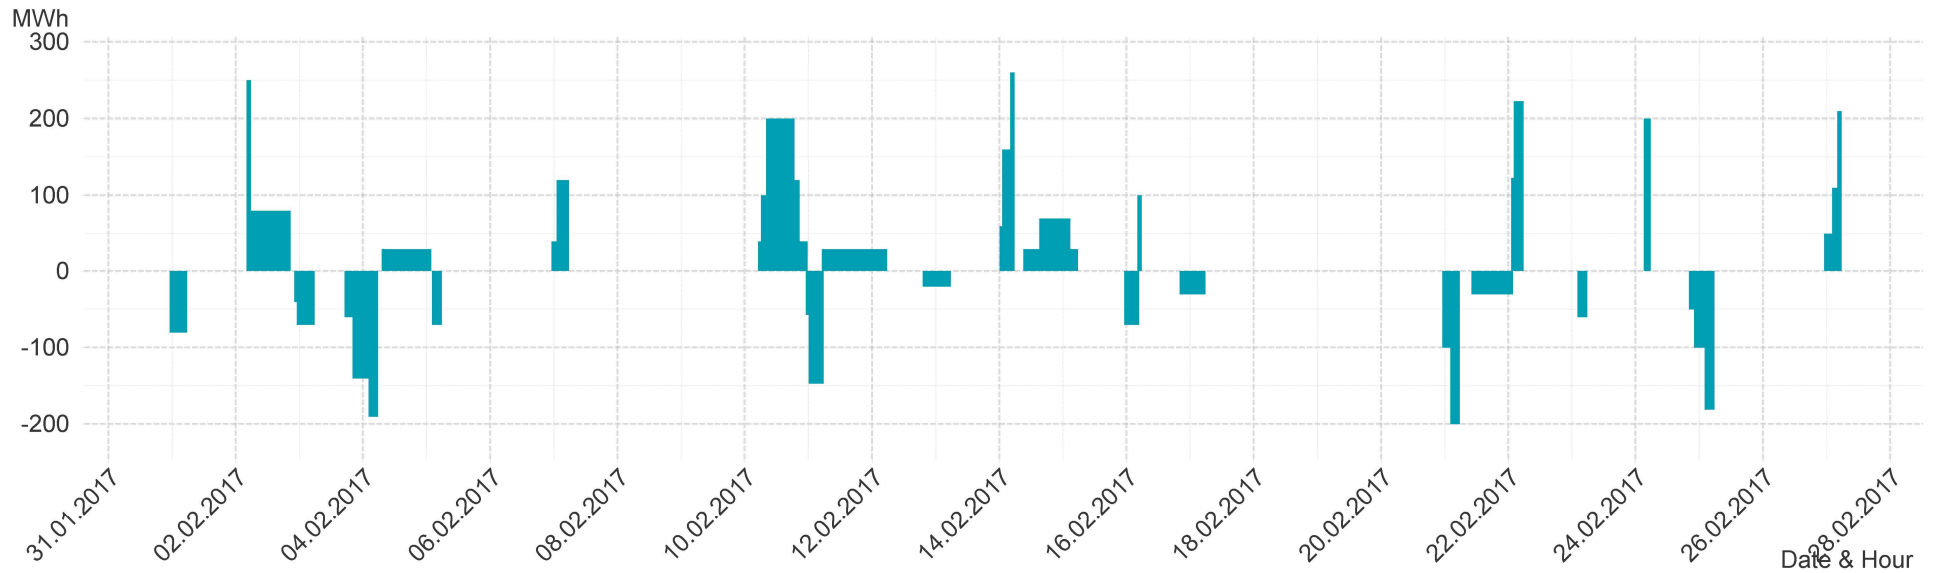

Imbalance of the market area "Tirol & Vorarlberg" per hour