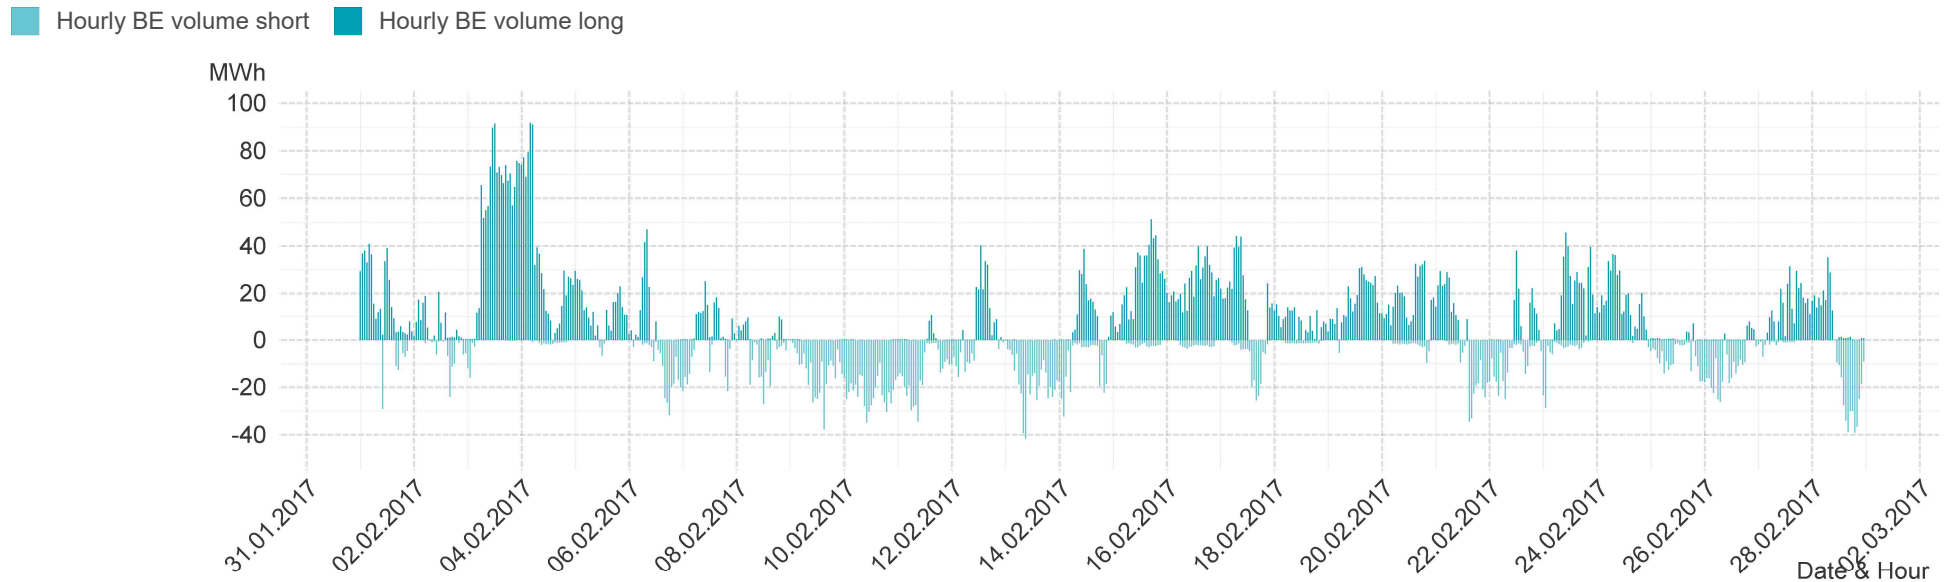

Hourly balanced balance energy volume