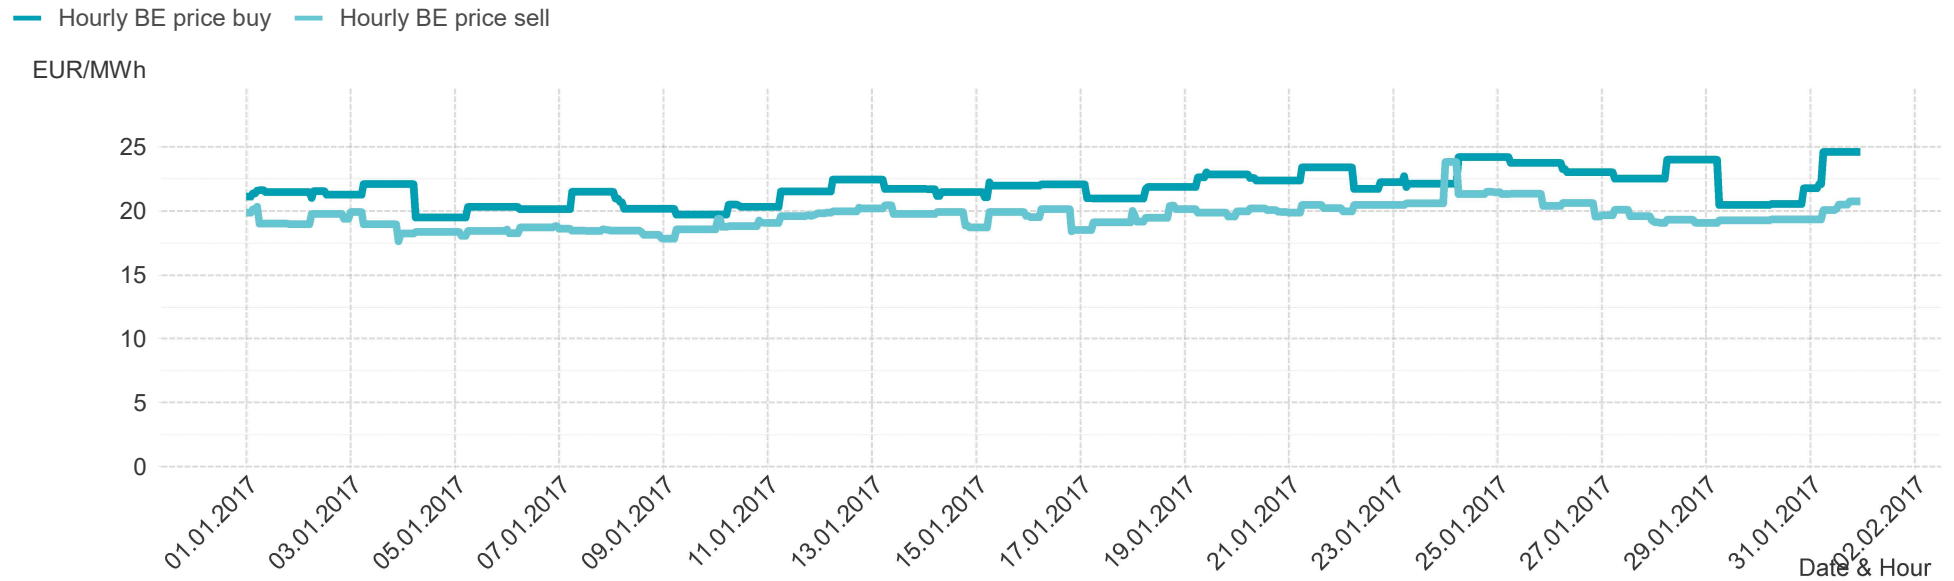

Hourly balanced balance energy price