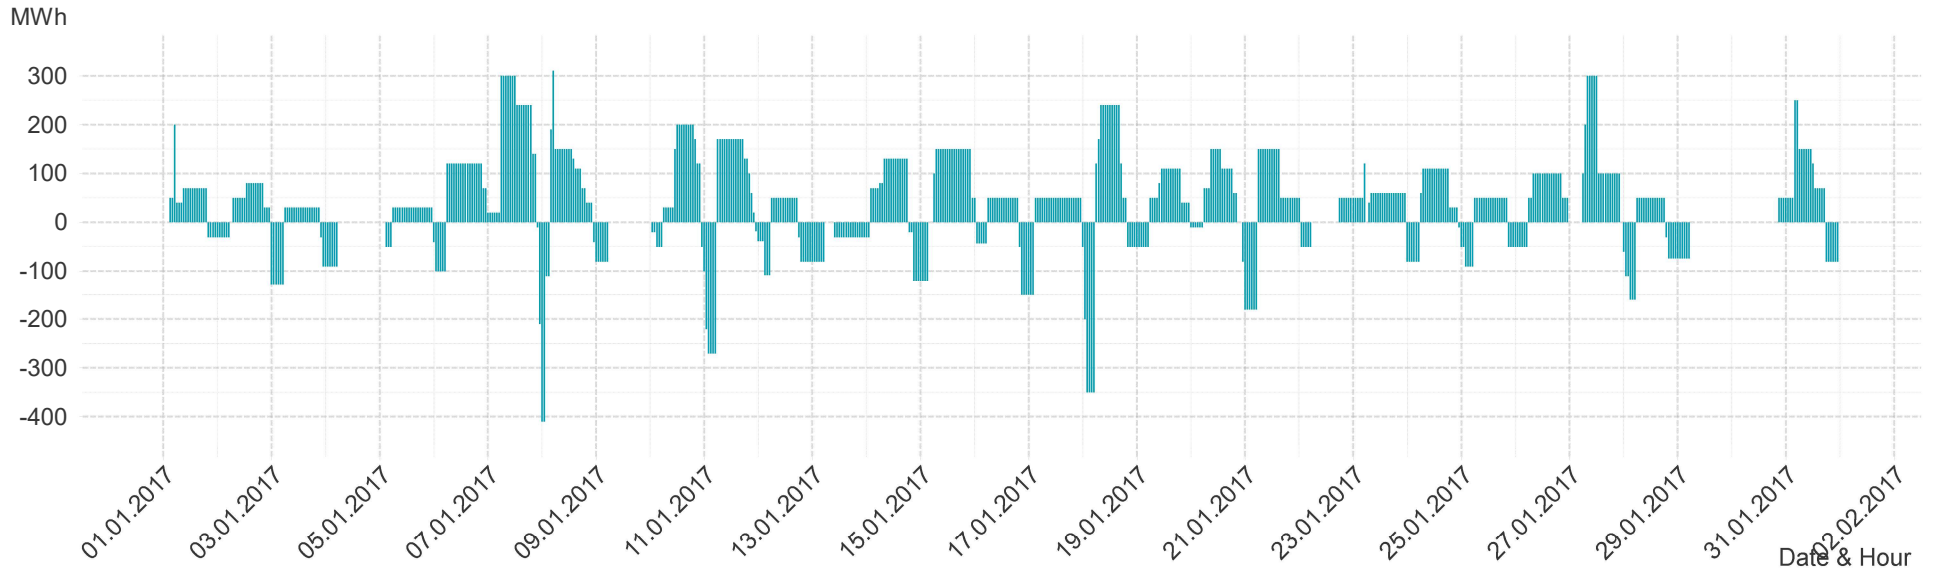

Imbalance of the market area "Tirol & Vorarlberg" per hour