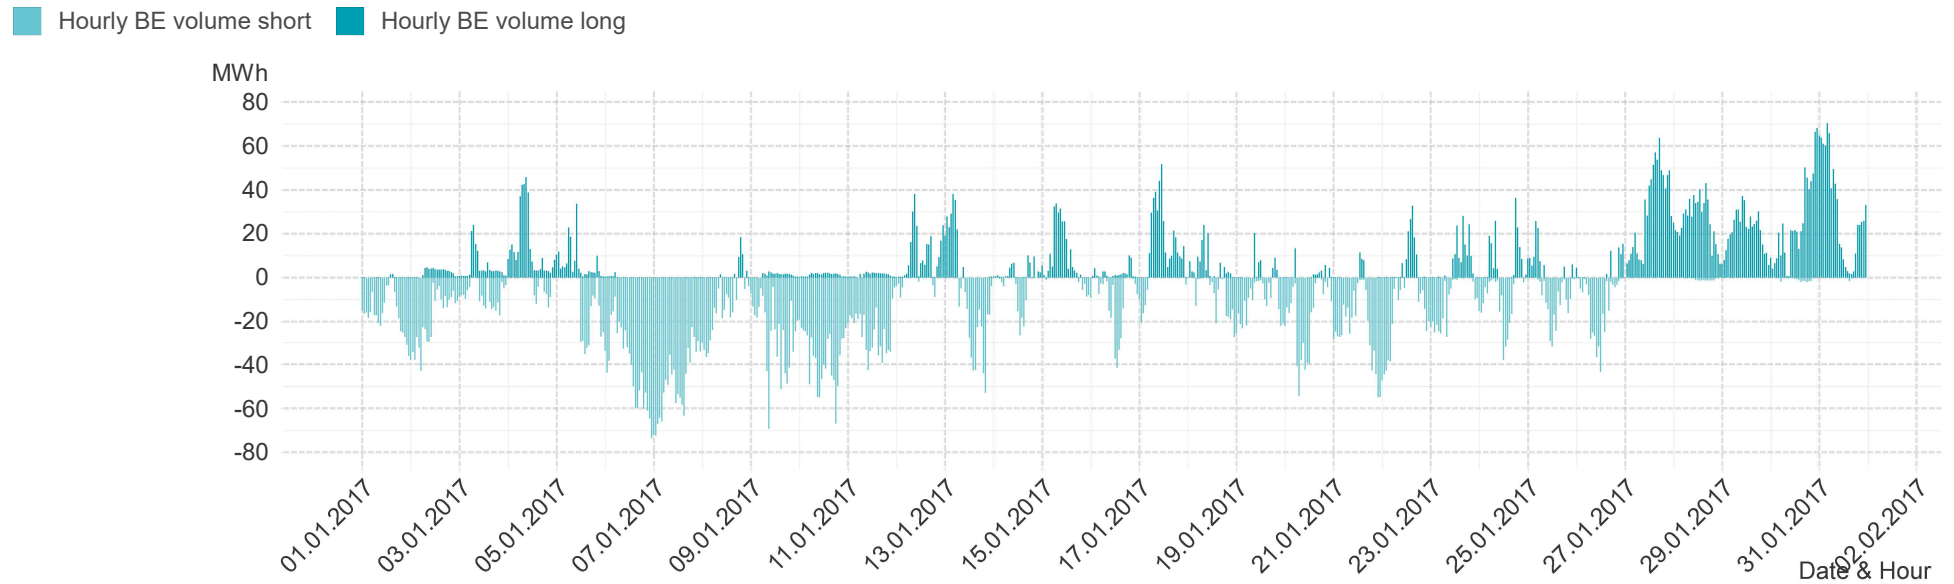

Hourly balanced balance energy volume