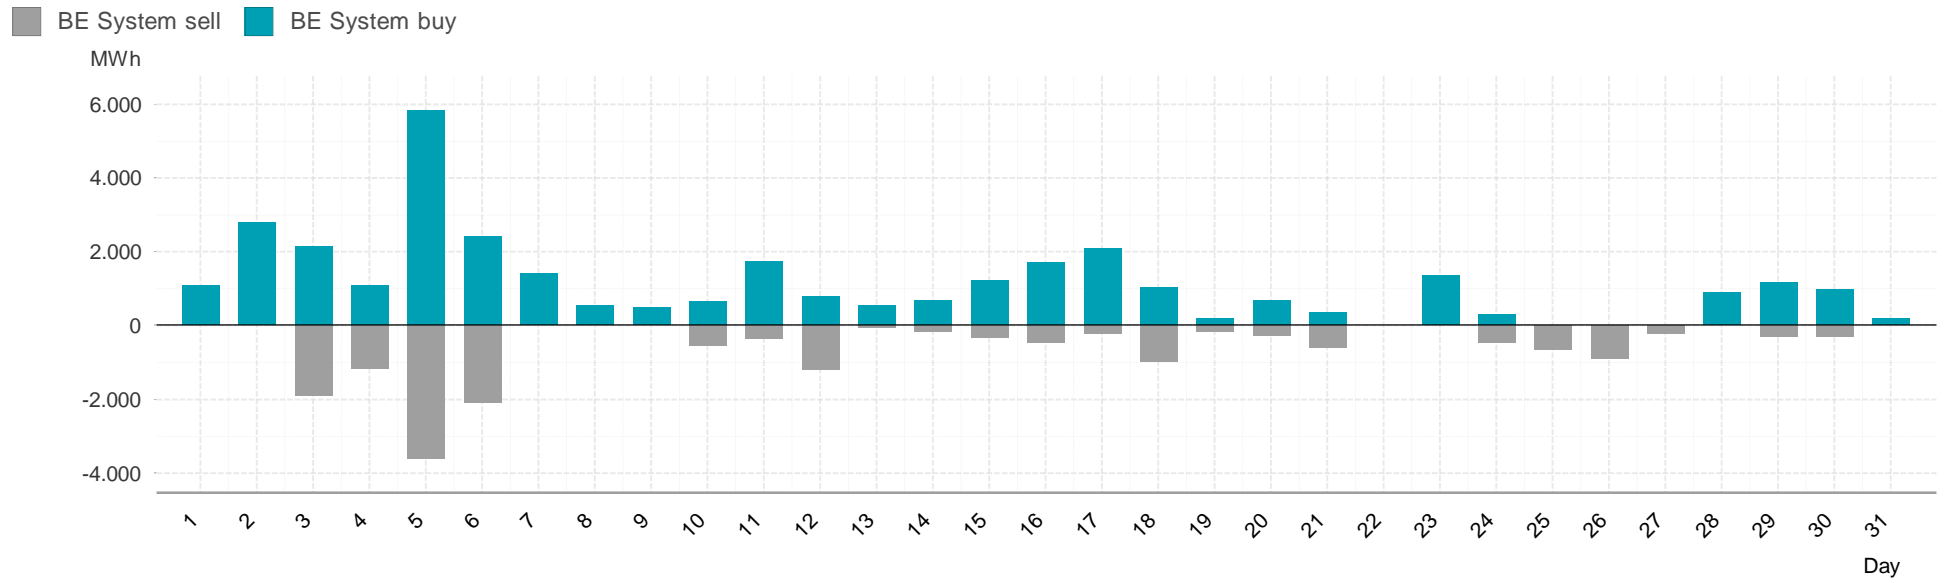

Energy**Monitor**.at

Gas Report

Marketarea "Tirol & Vorarlberg"

Month: Dec 2016

Imbalance of the marketarea "Tirol & Vorarlberg" per day

Consumption of the market area "Tirol & Vorarlberg" per day

Imbalance of the market area "Tirol & Vorarlberg" per hour

Consumption of the market area "Tirol & Vorarlberg" per hour

Hourly balanced balance energy price

Hourly balanced balance energy volume

Daily balanced balance energy price

Daily balanced balance energy volumes

Daily spot reference price