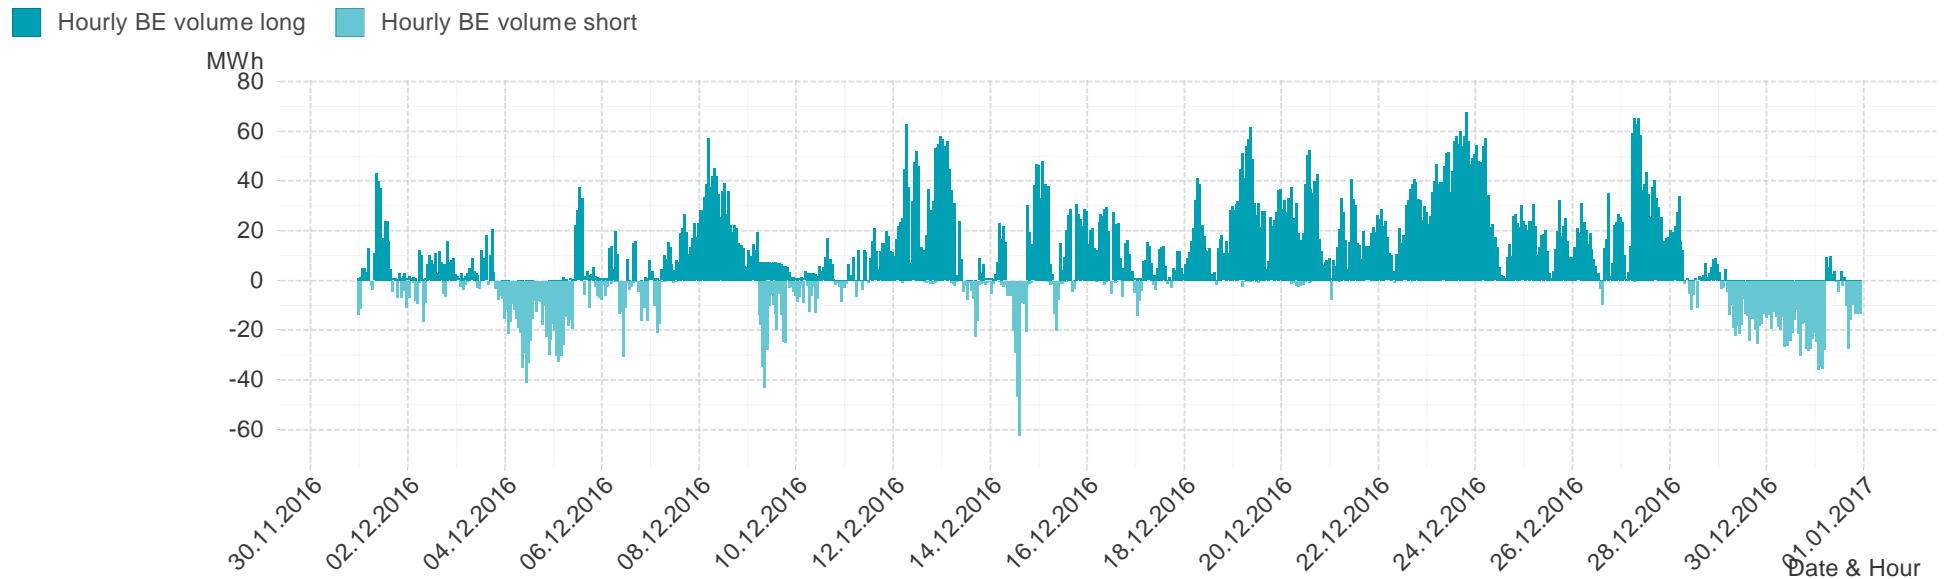

Hourly balanced balance energy volume