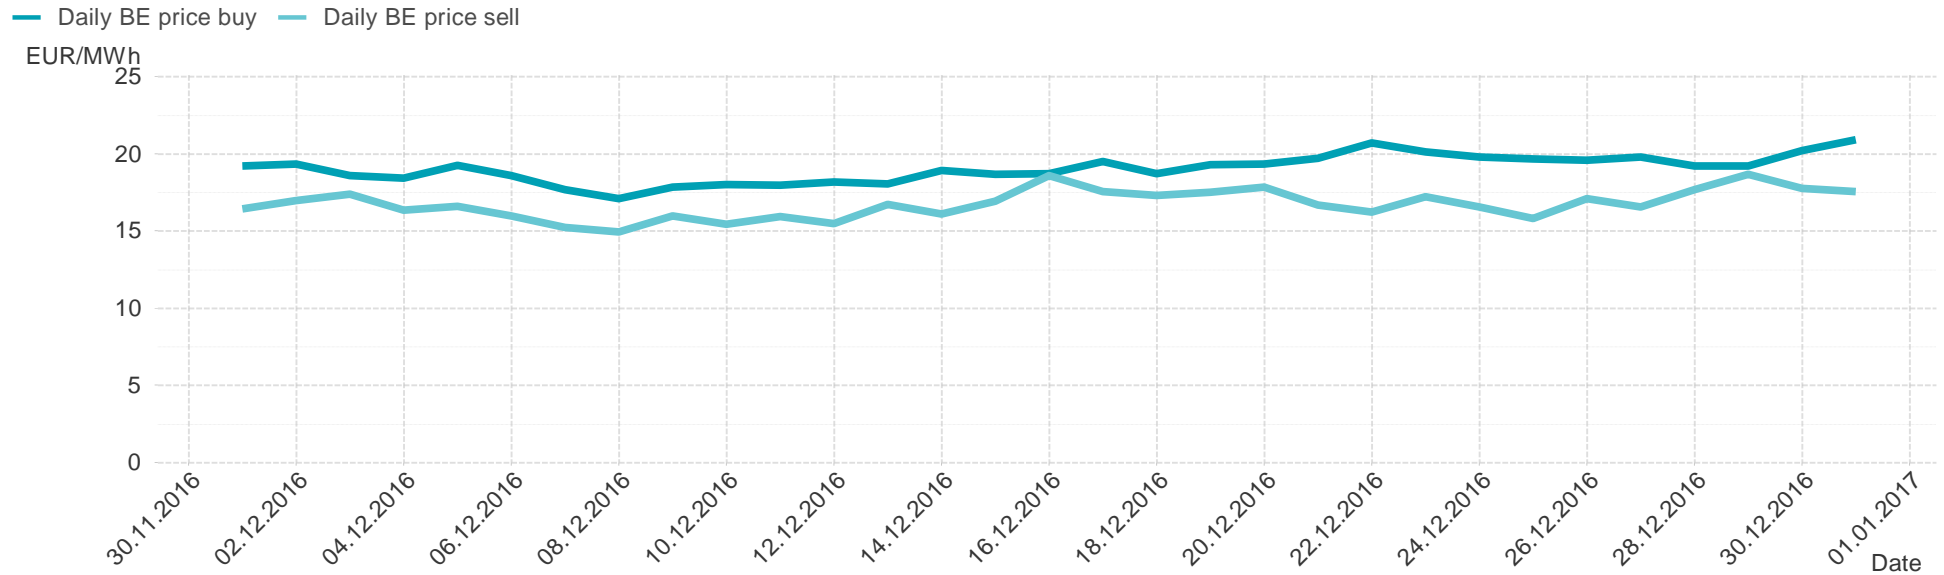

Consumption of the market area "Tirol & Vorarlberg" per hour

Hourly balanced balance energy price

Hourly balanced balance energy volume

Daily balanced balance energy price

Daily balanced balance energy volumes

Daily spot reference price