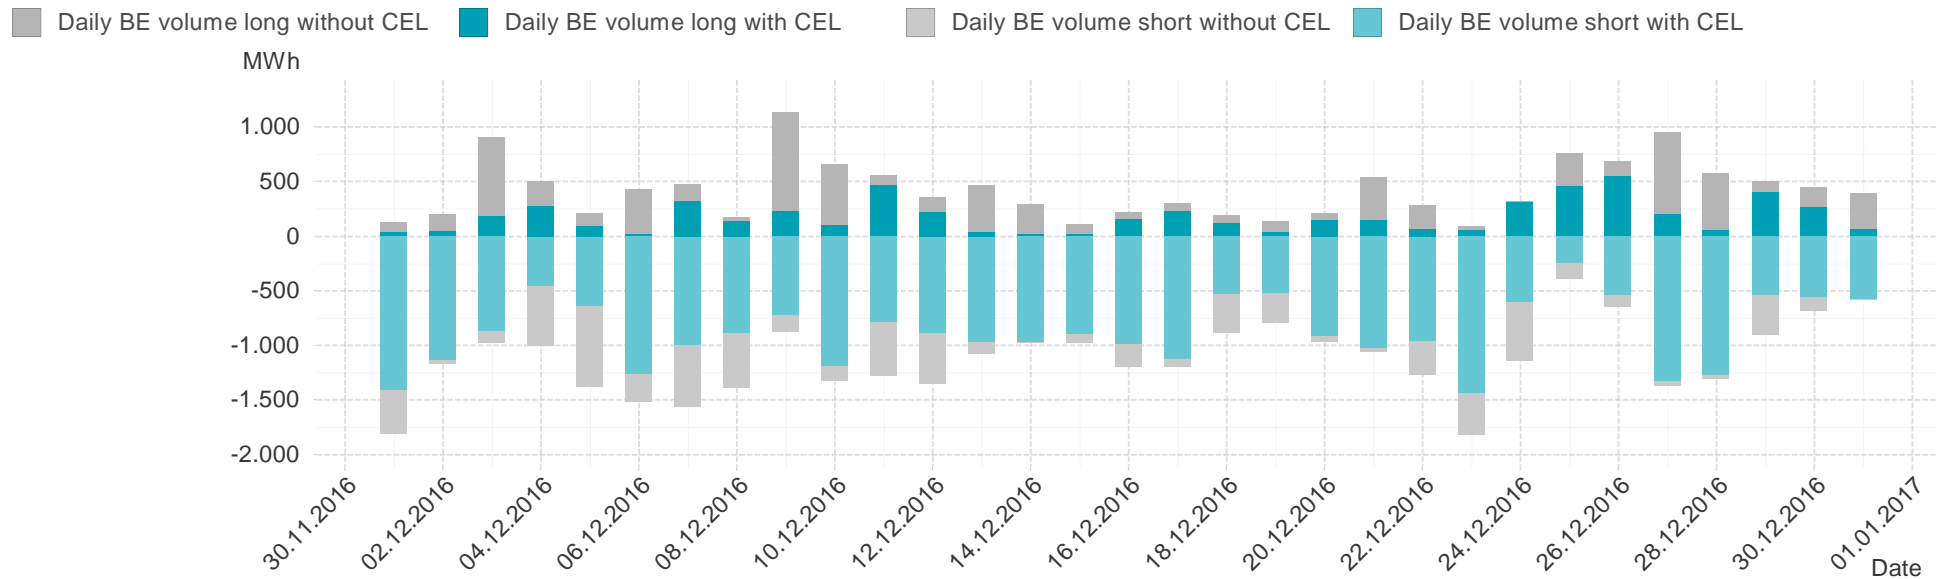

Consumption of the market area "Tirol & Vorarlberg" per hour

Hourly balanced balance energy price

Hourly balanced balance energy volume

Daily balanced balance energy price

Daily balanced balance energy volumes

Daily spot reference price