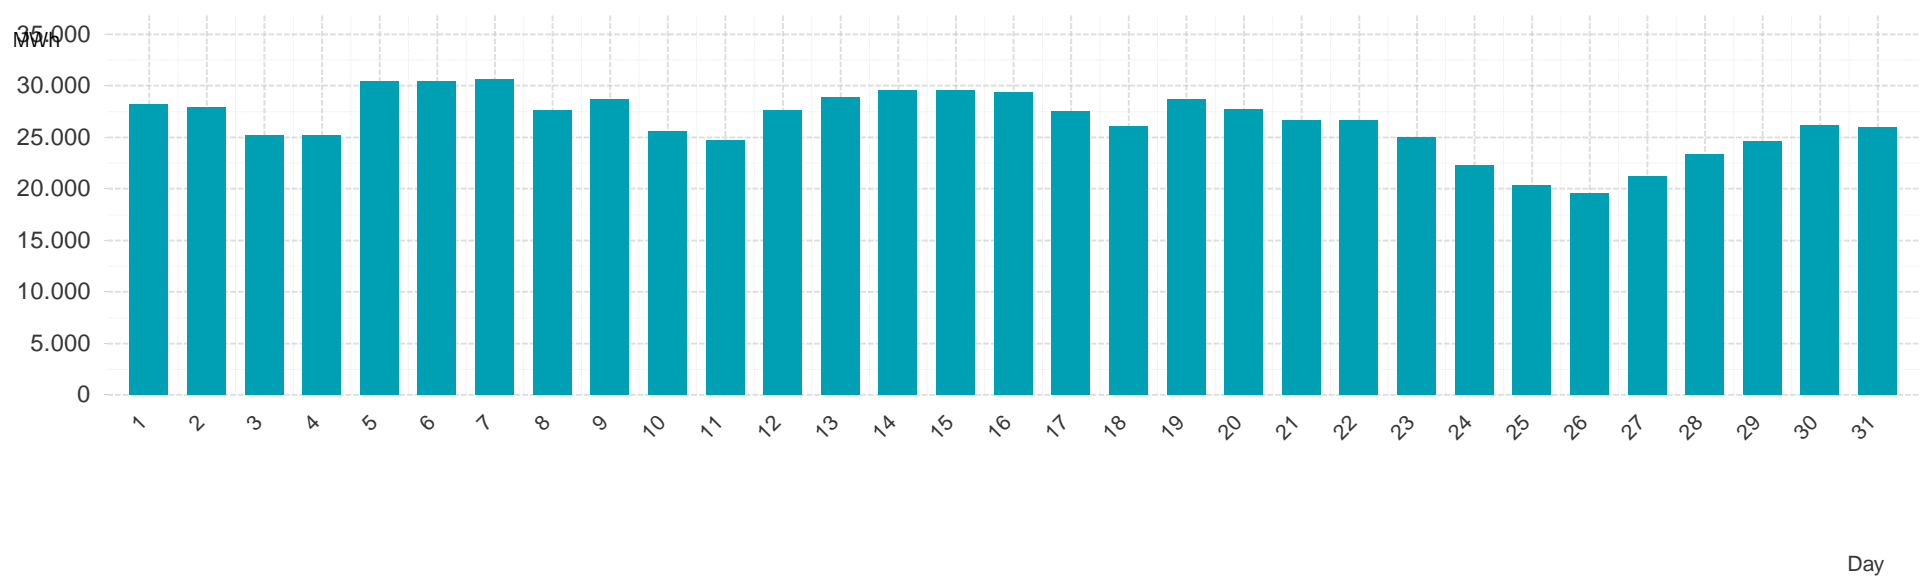

Energy**Monitor**.at

Gas Report

Marketarea "Tirol & Vorarlberg"

Month: Dec 2016

Imbalance of the marketarea "Tirol & Vorarlberg" per day

Consumption of the market area "Tirol & Vorarlberg" per day

Imbalance of the market area "Tirol & Vorarlberg" per hour

Consumption of the market area "Tirol & Vorarlberg" per hour

Hourly balanced balance energy price

Hourly balanced balance energy volume

Daily balanced balance energy price

Daily balanced balance energy volumes

Daily spot reference price