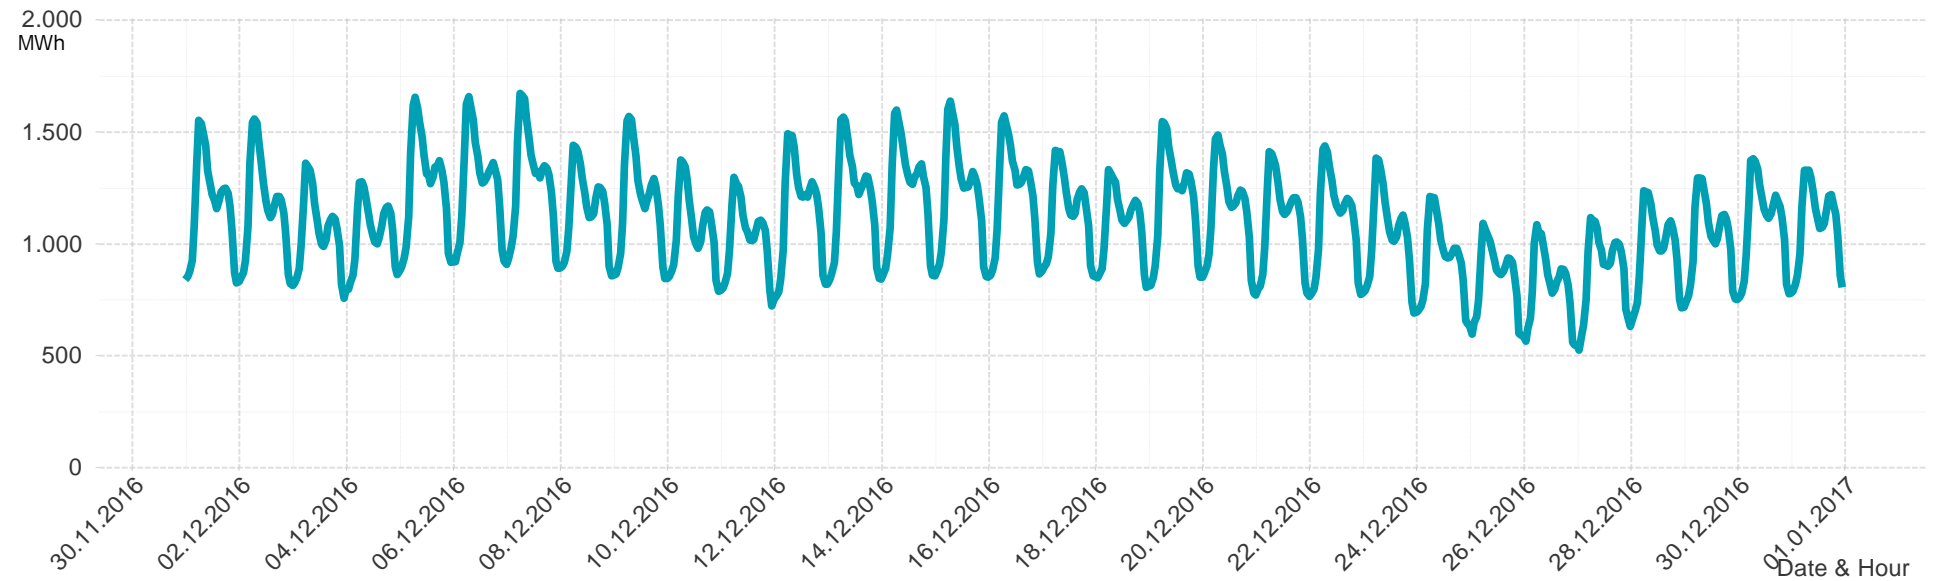

Energy**Monitor**.at

Gas Report

Marketarea "Tirol & Vorarlberg"

Month: Dec 2016

Imbalance of the marketarea "Tirol & Vorarlberg" per day

Consumption of the market area "Tirol & Vorarlberg" per day

Imbalance of the market area "Tirol & Vorarlberg" per hour

Consumption of the market area "Tirol & Vorarlberg" per hour

Hourly balanced balance energy price

Hourly balanced balance energy volume

Daily balanced balance energy price

Daily balanced balance energy volumes

Daily spot reference price