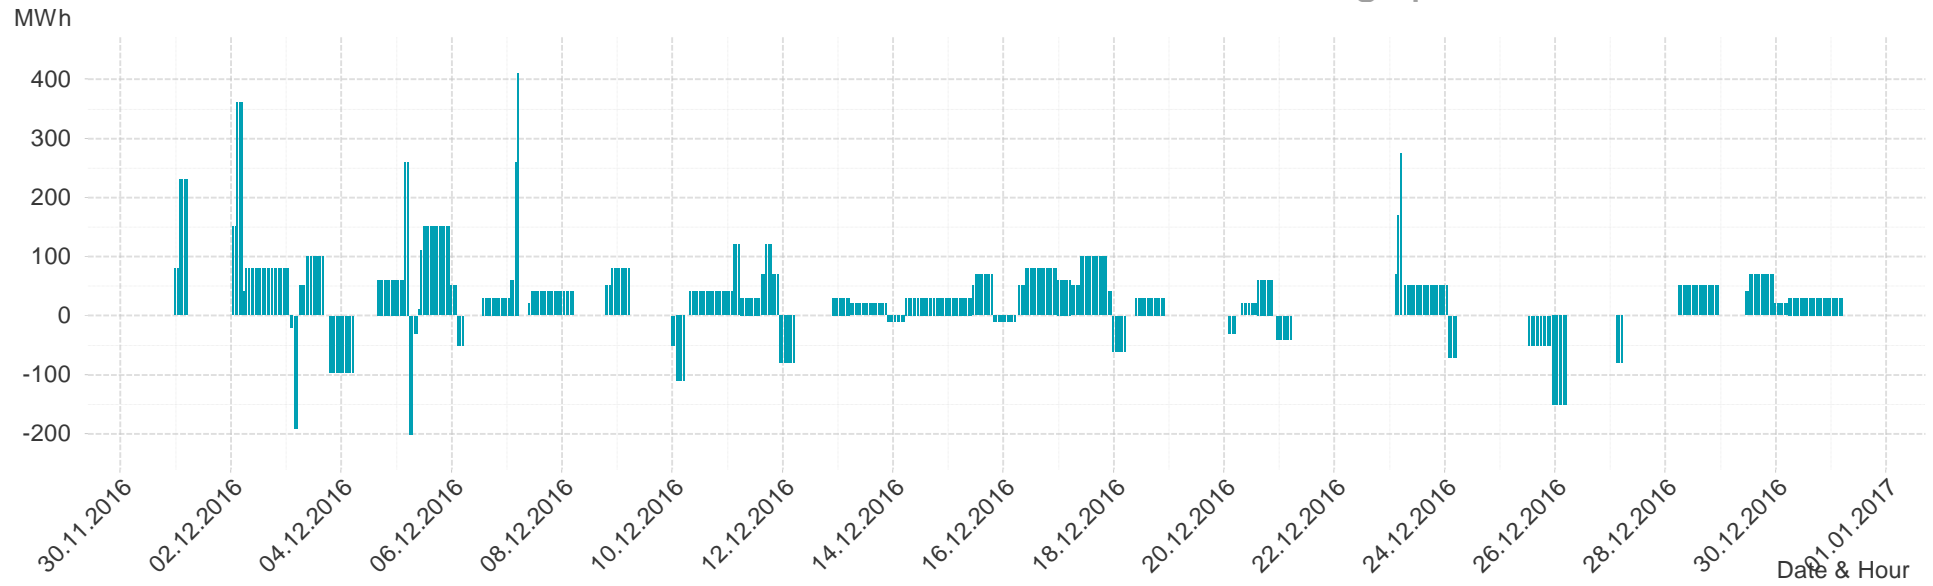

Energy**Monitor**.at

Gas Report

Marketarea "Tirol & Vorarlberg"

Month: Dec 2016

Imbalance of the marketarea "Tirol & Vorarlberg" per day

Consumption of the market area "Tirol & Vorarlberg" per day

Imbalance of the market area "Tirol & Vorarlberg" per hour

Daily spot reference price