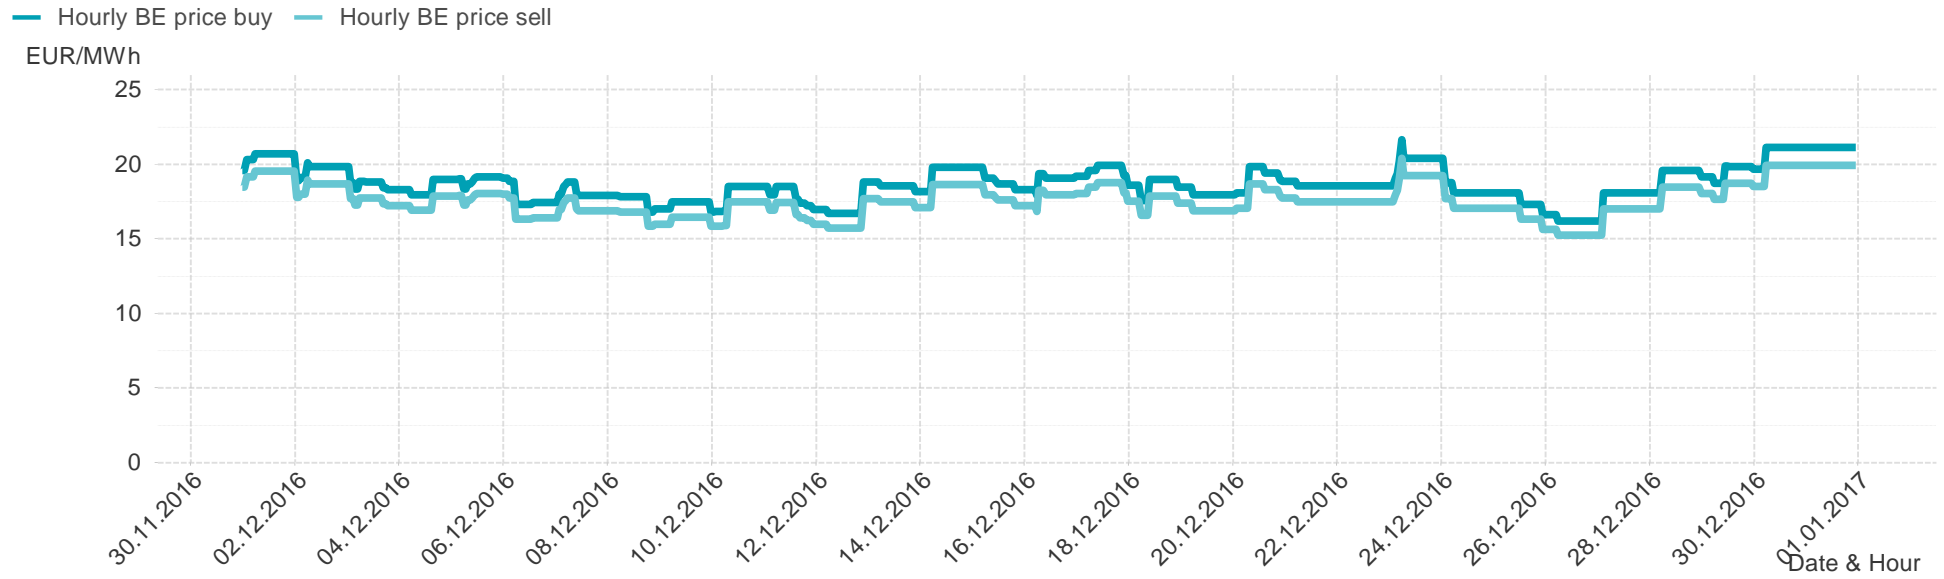

Hourly balanced balance energy price