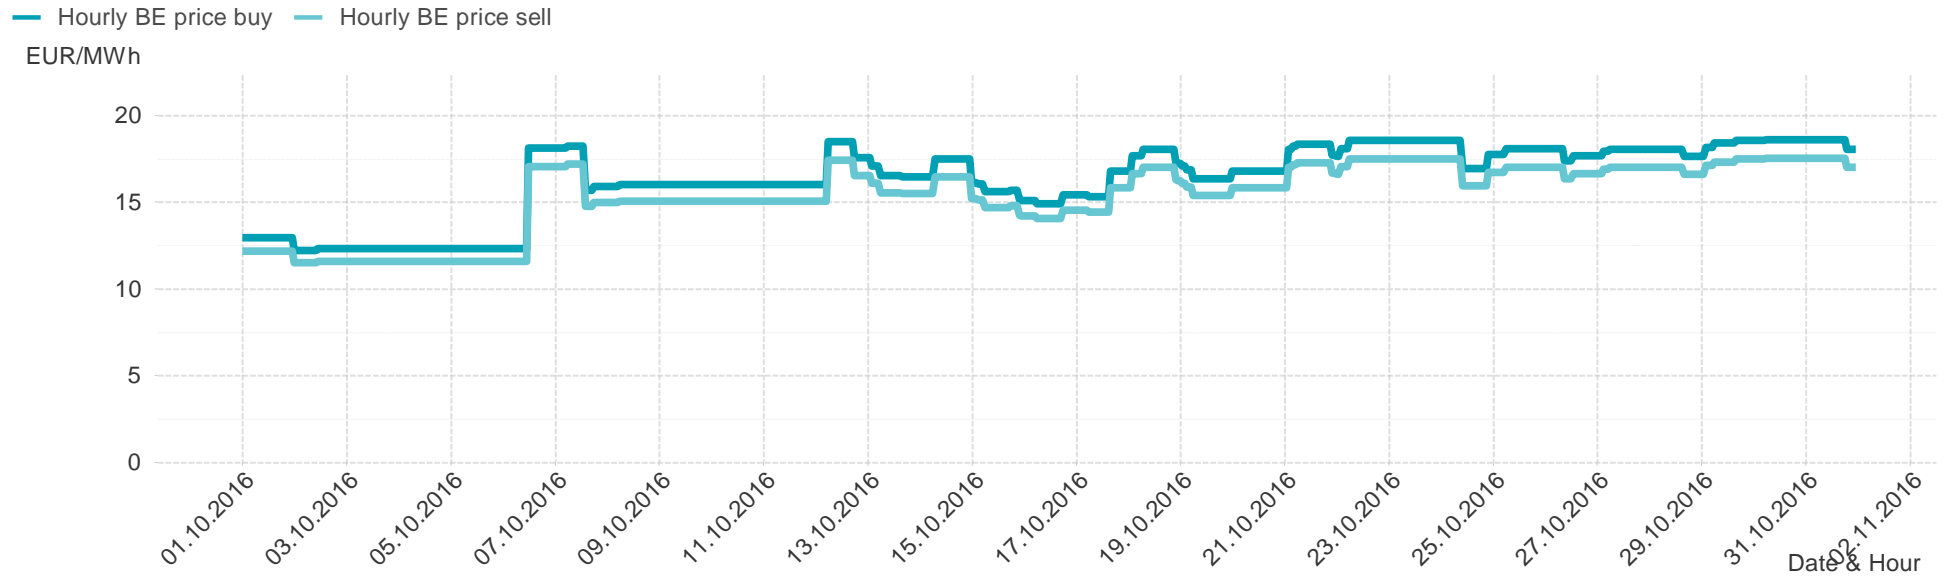

Hourly balanced balance energy price