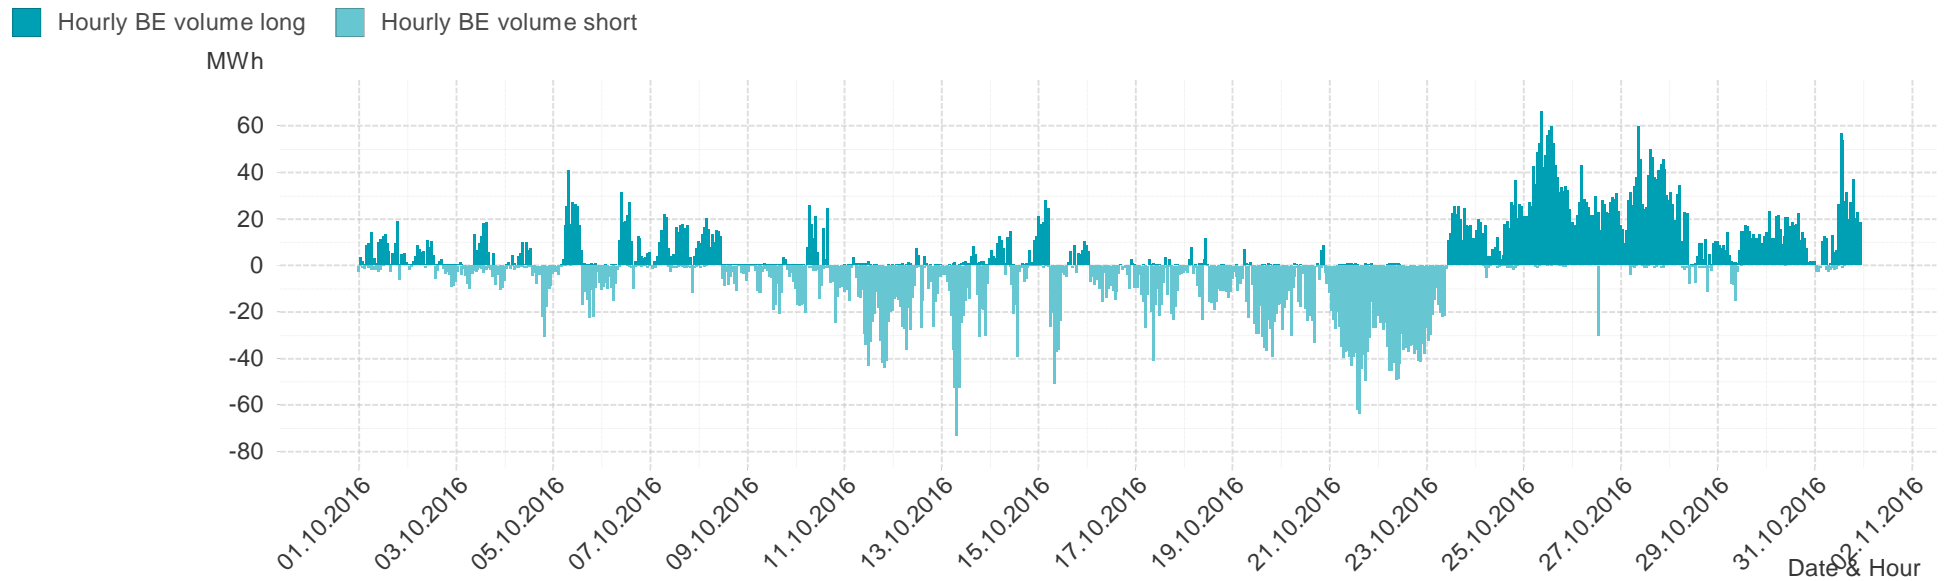

Hourly balanced balance energy volume