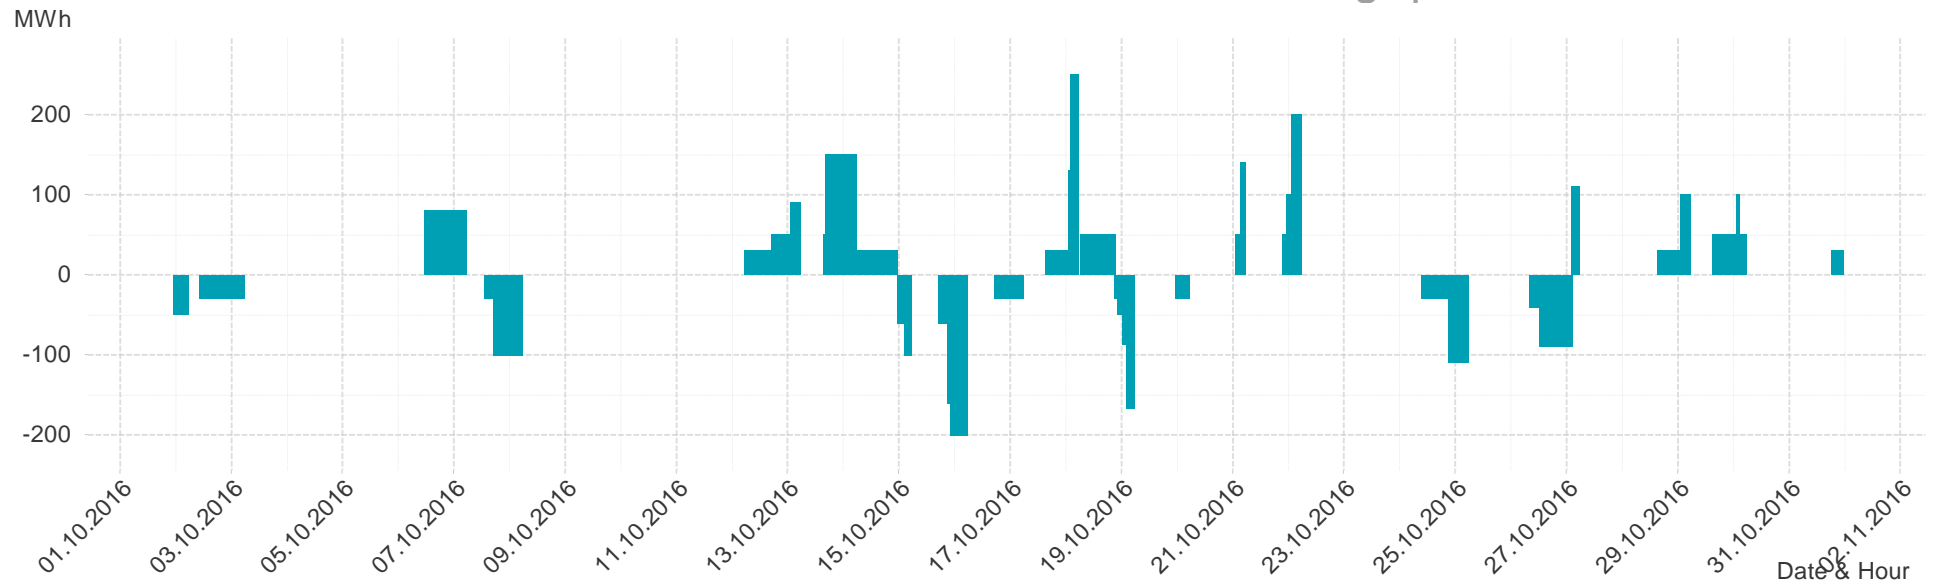

Imbalance of the market area "Tirol & Vorarlberg" per hour