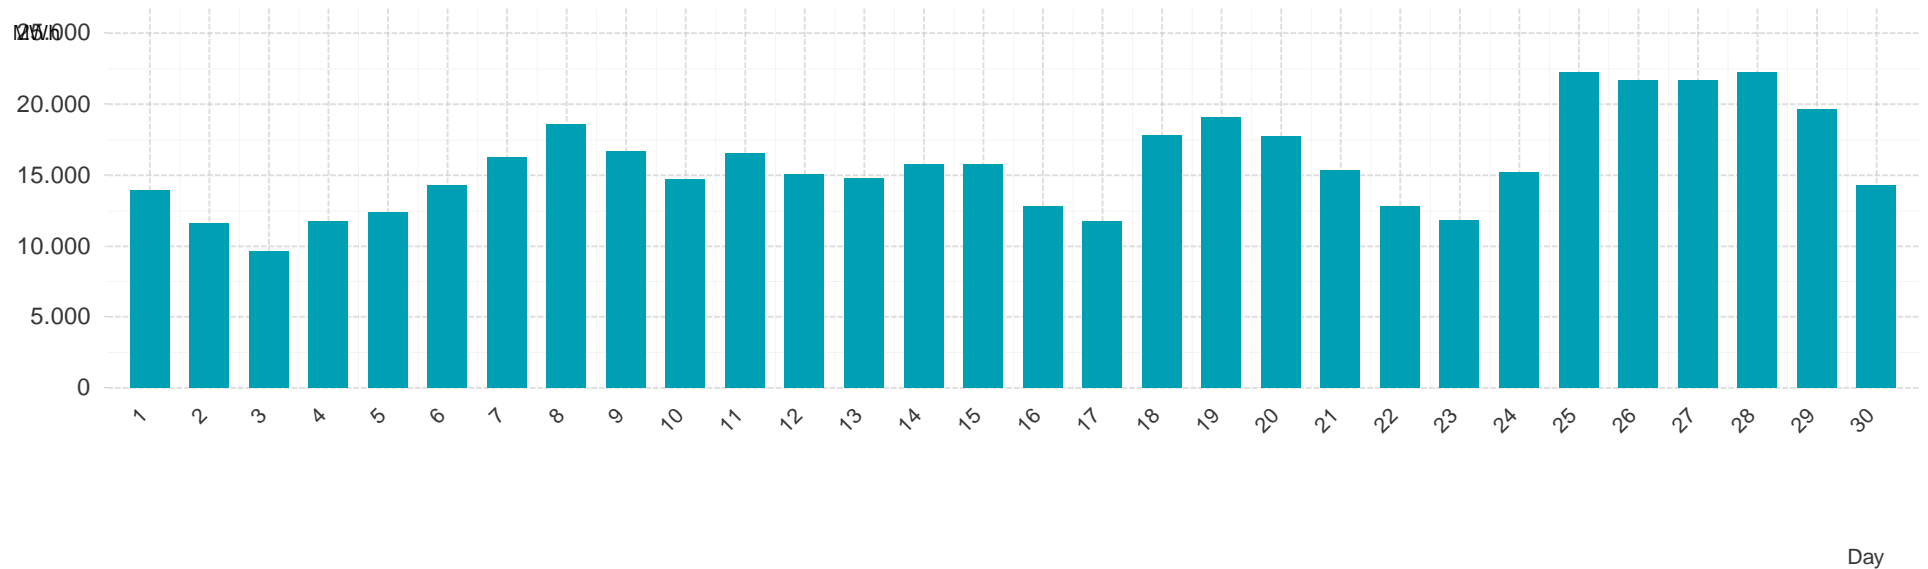

Energy**Monitor**.at

Gas Report

Marketarea "Tirol & Vorarlberg"

Month: Apr 2016

Imbalance of the marketarea "Tirol & Vorarlberg" per day

Consumption of the market area "Tirol & Vorarlberg" per day

Imbalance of the market area "Tirol & Vorarlberg" per hour

Consumption of the market area "Tirol & Vorarlberg" per hour

Hourly balanced balance energy price

Hourly balanced balance energy volume

Daily balanced balance energy price

Daily balanced balance energy volumes

Daily spot reference price