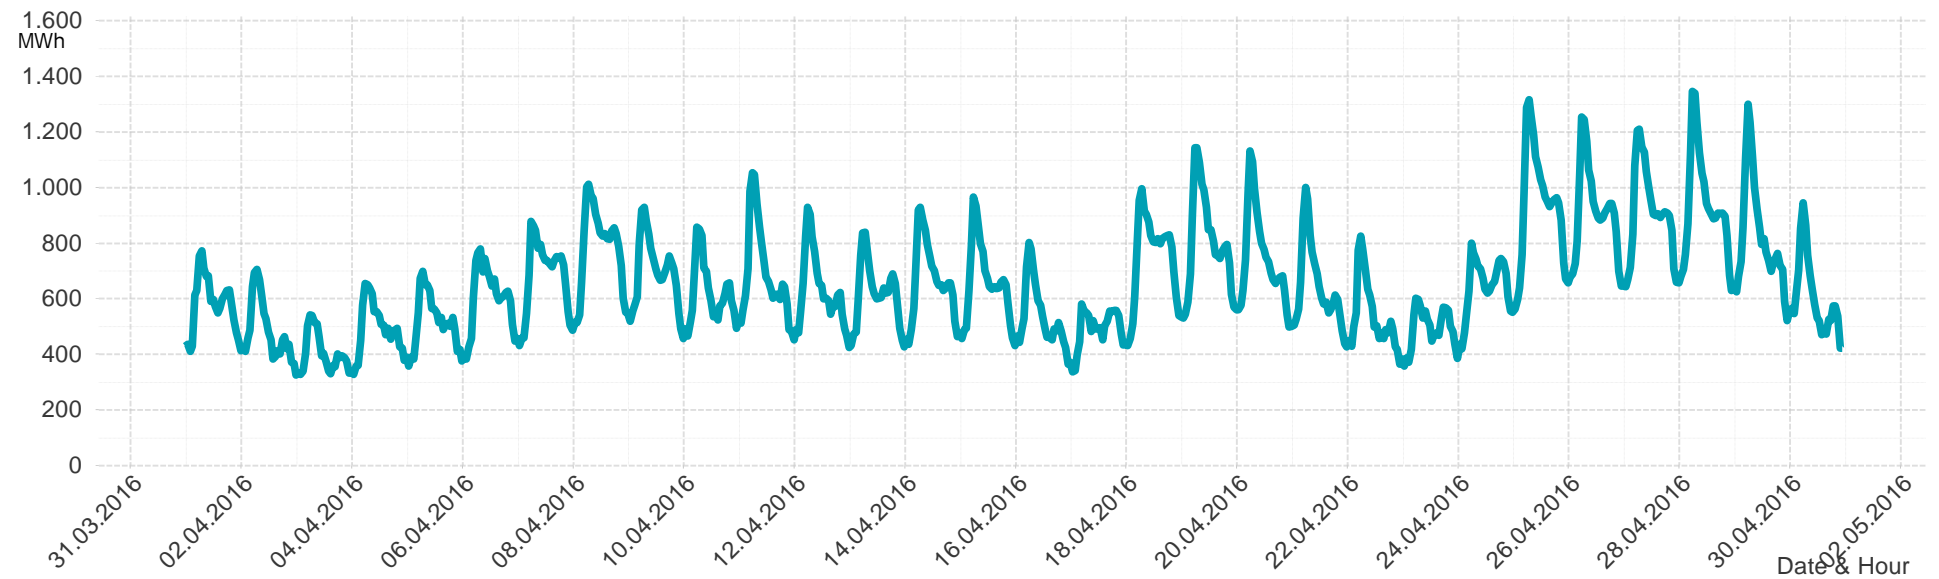

Energy**Monitor**.at

Gas Report

Marketarea "Tirol & Vorarlberg"

Month: Apr 2016

Imbalance of the marketarea "Tirol & Vorarlberg" per day

Consumption of the market area "Tirol & Vorarlberg" per day

Imbalance of the market area "Tirol & Vorarlberg" per hour

Consumption of the market area "Tirol & Vorarlberg" per hour

Hourly balanced balance energy price

Hourly balanced balance energy volume

Daily balanced balance energy price

Daily balanced balance energy volumes

Daily spot reference price