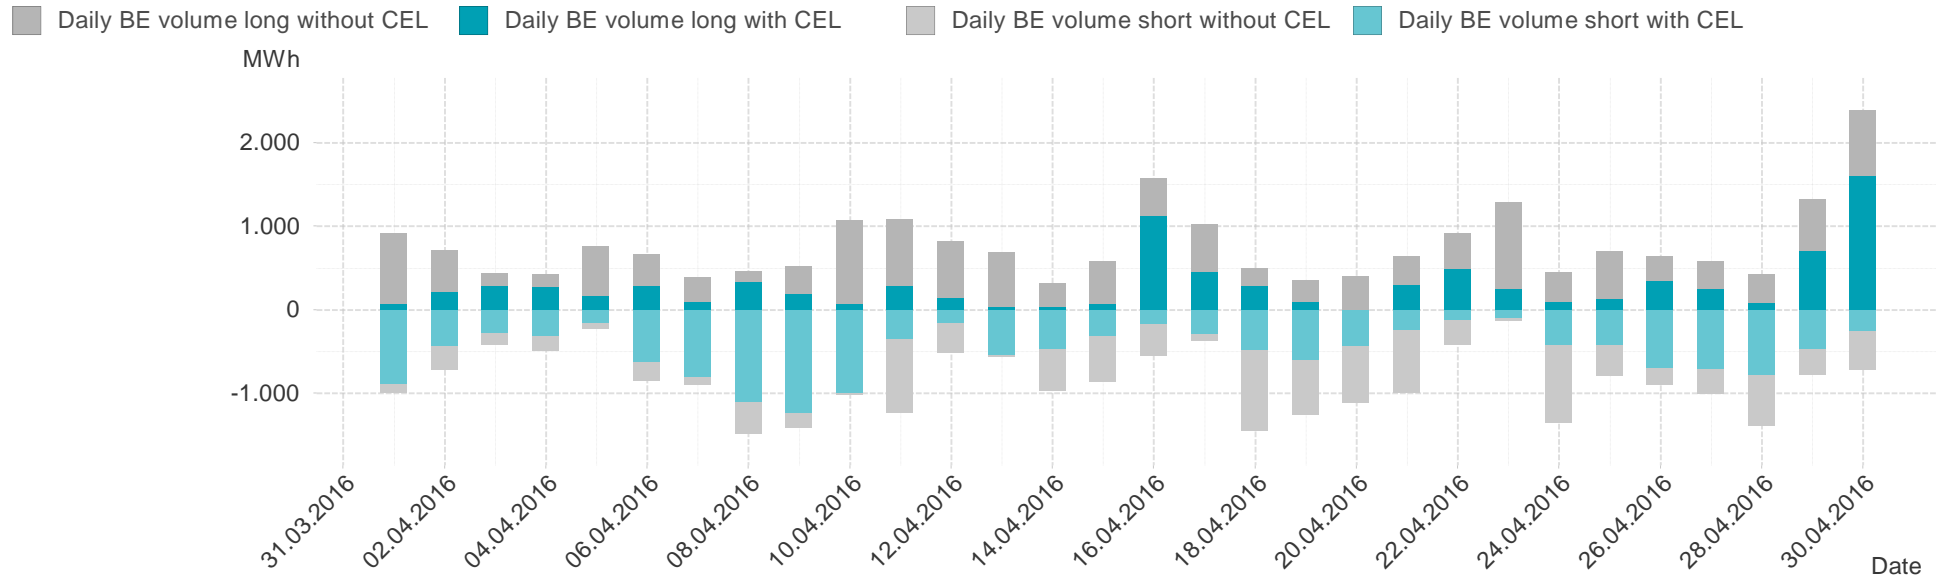

Consumption of the market area "Tirol & Vorarlberg" per hour

Hourly balanced balance energy price

Hourly balanced balance energy volume

Daily balanced balance energy price

Daily balanced balance energy volumes

Daily spot reference price