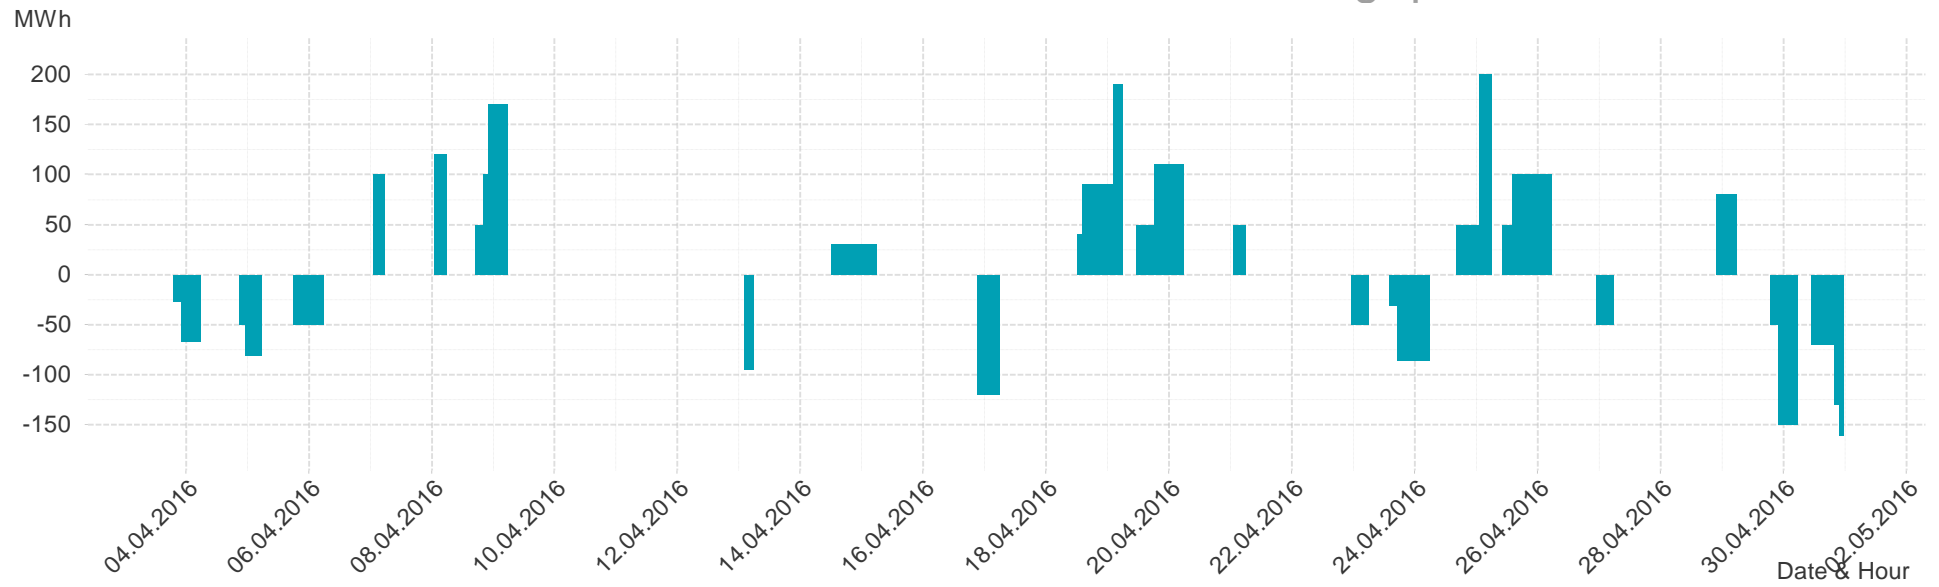

Imbalance of the market area "Tirol & Vorarlberg" per hour