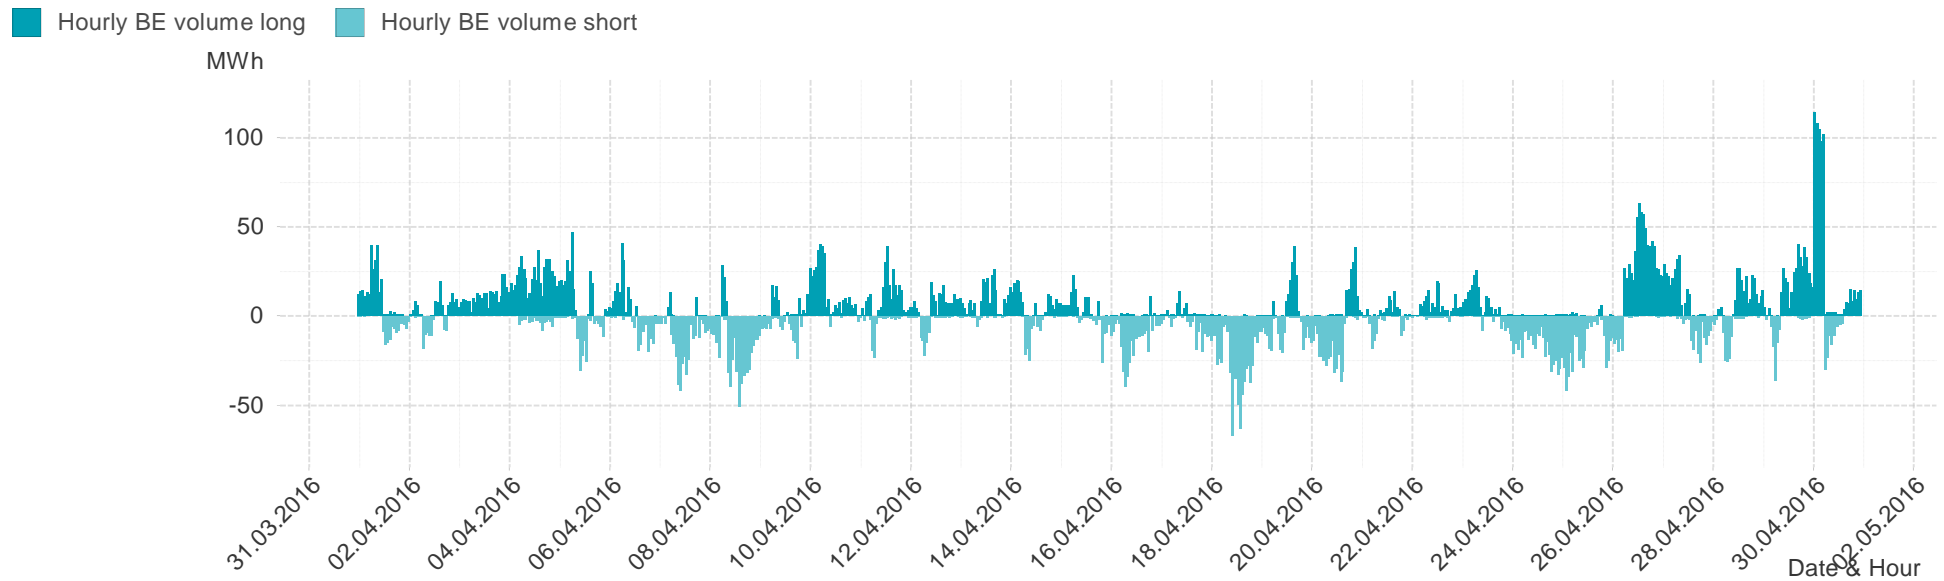

Consumption of the market area "Tirol & Vorarlberg" per hour

Hourly balanced balance energy price

Hourly balanced balance energy volume

Daily balanced balance energy price

Daily balanced balance energy volumes

Daily spot reference price