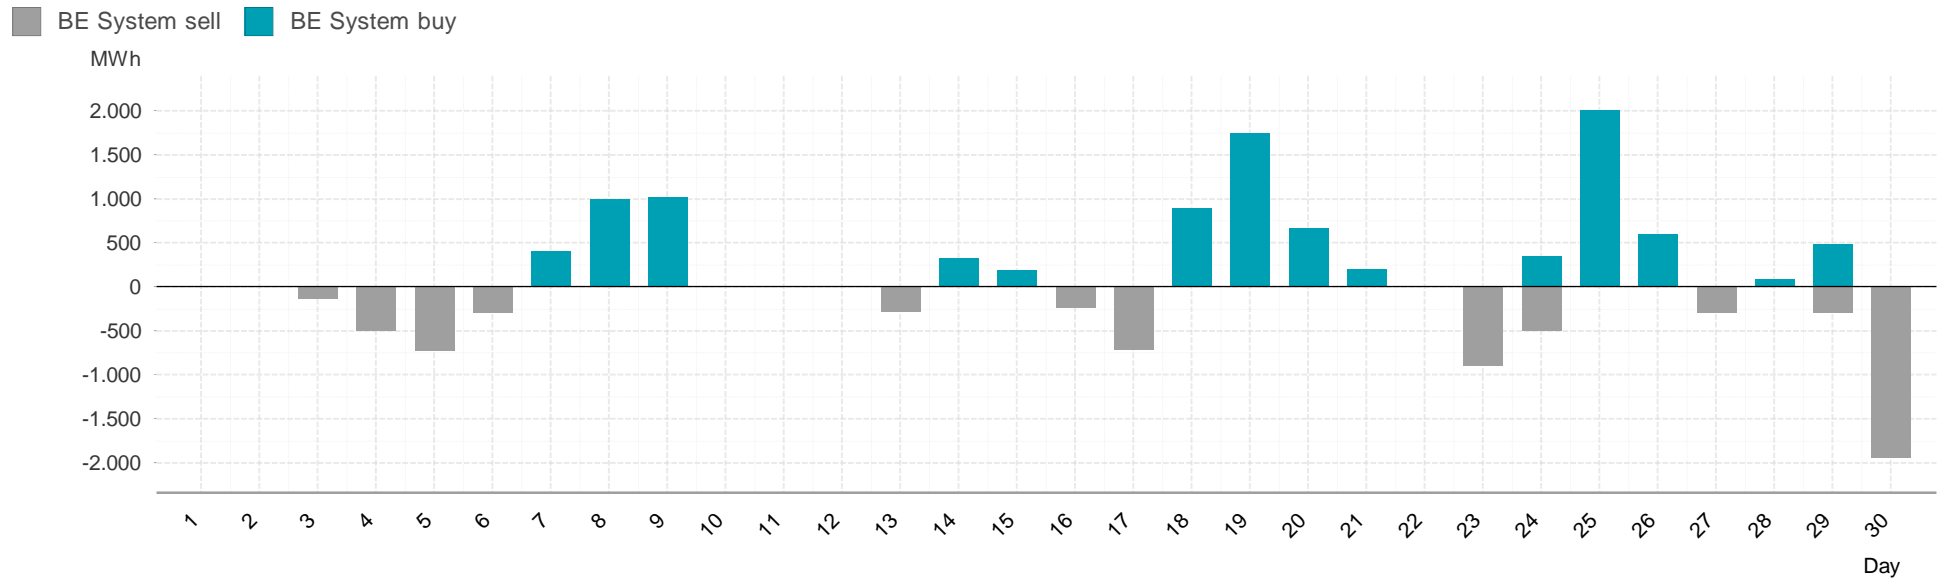

Energy**Monitor**.at

Gas Report

Marketarea "Tirol & Vorarlberg"

Month: Apr 2016

Imbalance of the marketarea "Tirol & Vorarlberg" per day

Consumption of the market area "Tirol & Vorarlberg" per day

Imbalance of the market area "Tirol & Vorarlberg" per hour

Consumption of the market area "Tirol & Vorarlberg" per hour

Hourly balanced balance energy price

Hourly balanced balance energy volume

Daily balanced balance energy price

Daily balanced balance energy volumes

Daily spot reference price