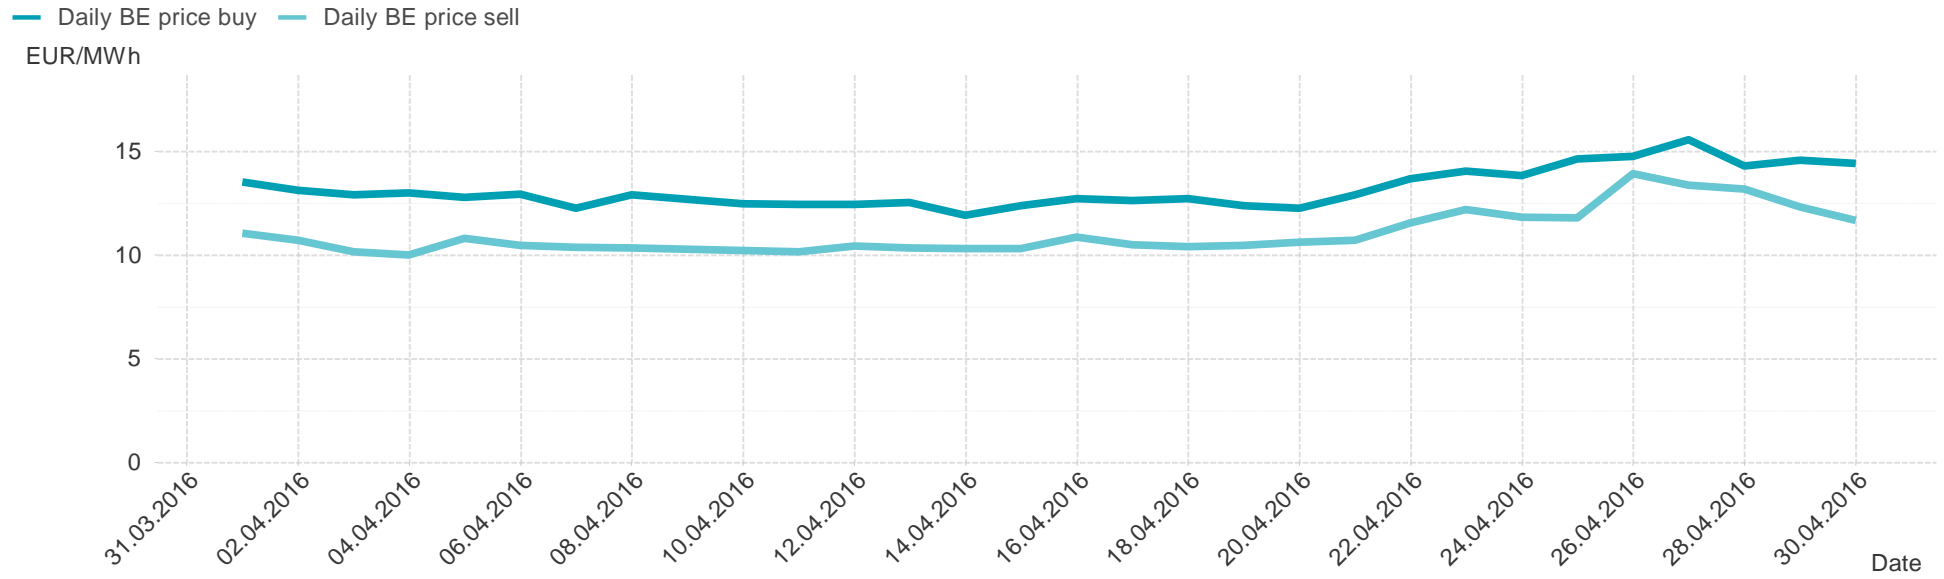

Consumption of the market area "Tirol & Vorarlberg" per hour

Hourly balanced balance energy price

Hourly balanced balance energy volume

Daily balanced balance energy price

Daily balanced balance energy volumes

Daily spot reference price