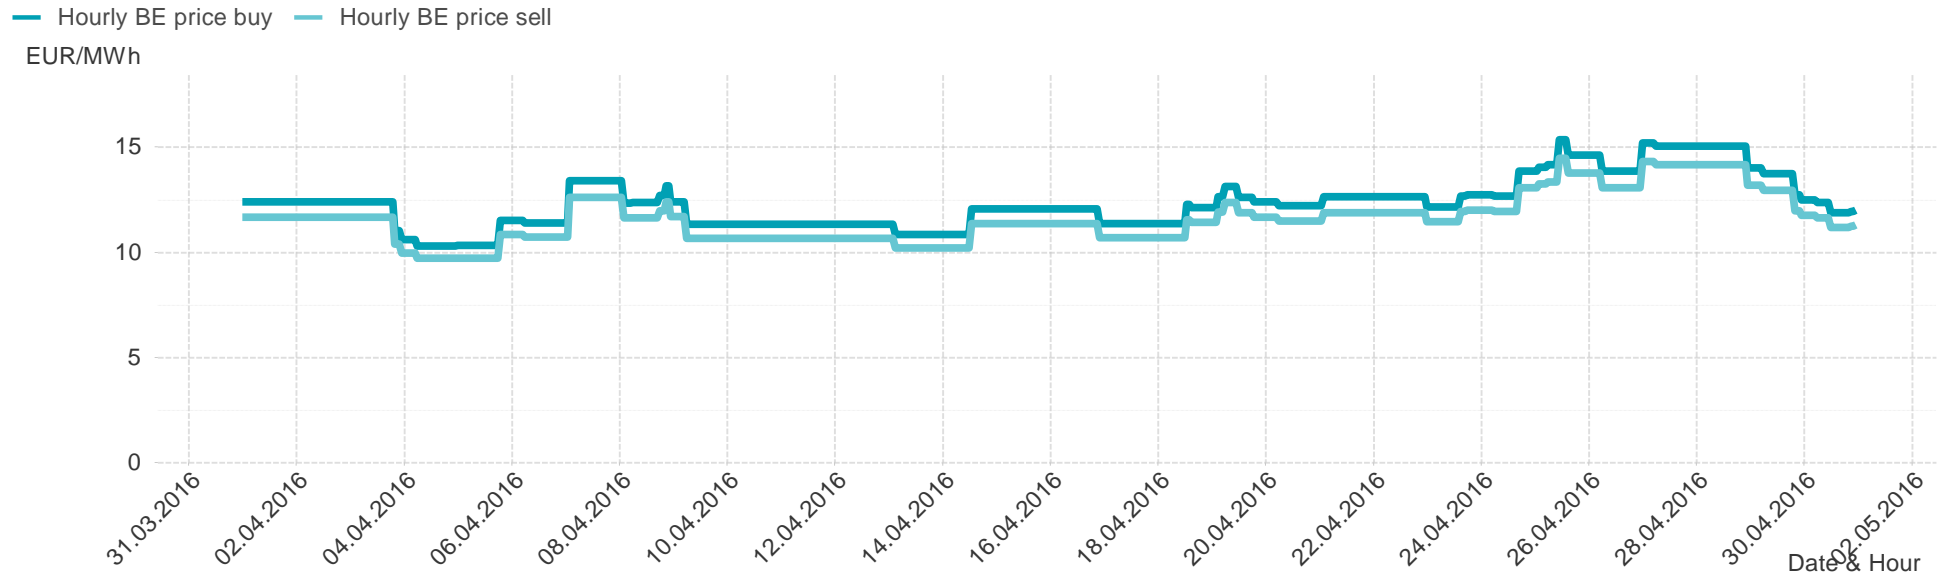

Hourly balanced balance energy price