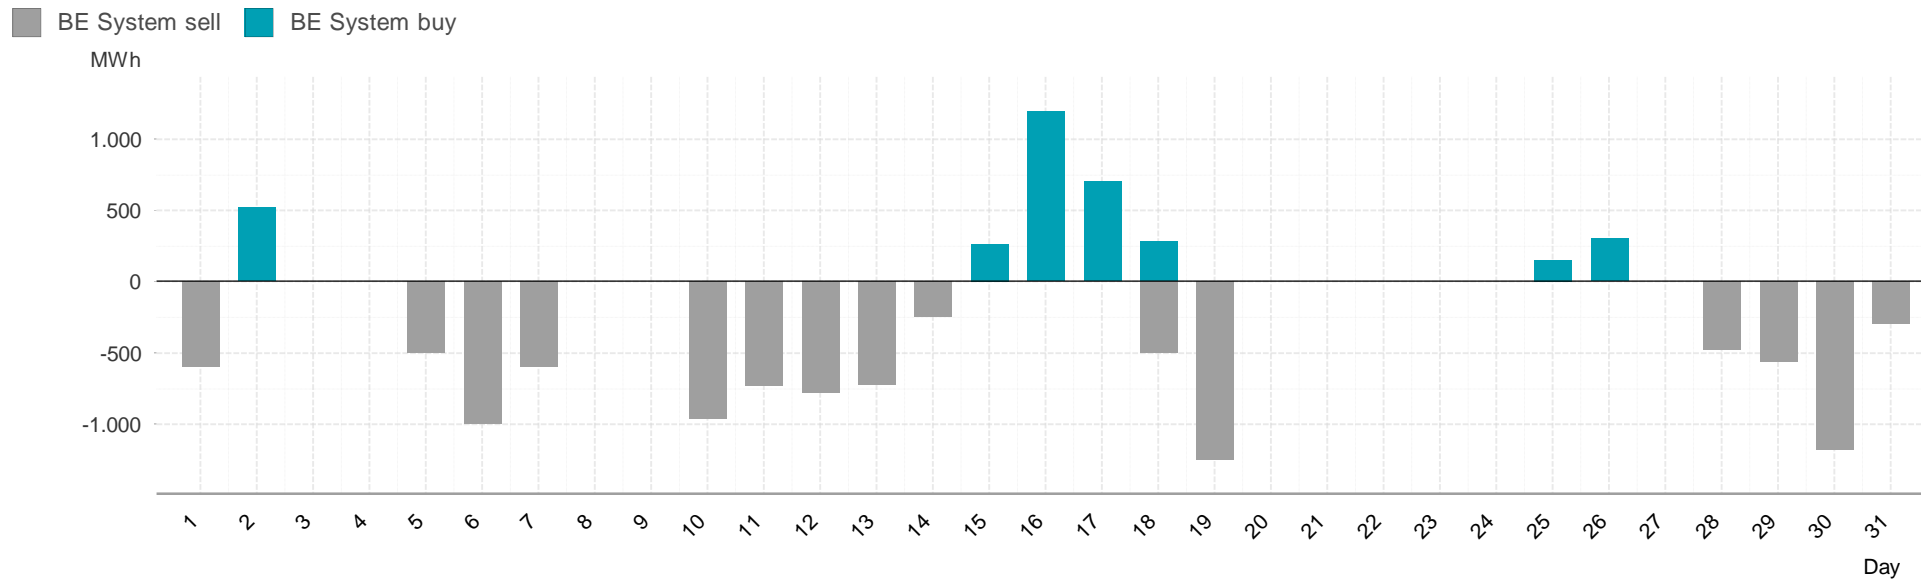

Energy**Monitor**.at

Gas Report

Marketarea "Tirol & Vorarlberg"

Month: Mar 2016

Imbalance of the marketarea "Tirol & Vorarlberg" per day

Consumption of the market area "Tirol & Vorarlberg" per day

Imbalance of the market area "Tirol & Vorarlberg" per hour

Consumption of the market area "Tirol & Vorarlberg" per hour

Hourly balanced balance energy price

Hourly balanced balance energy volume

Daily balanced balance energy price

Daily balanced balance energy volumes

Daily spot reference price