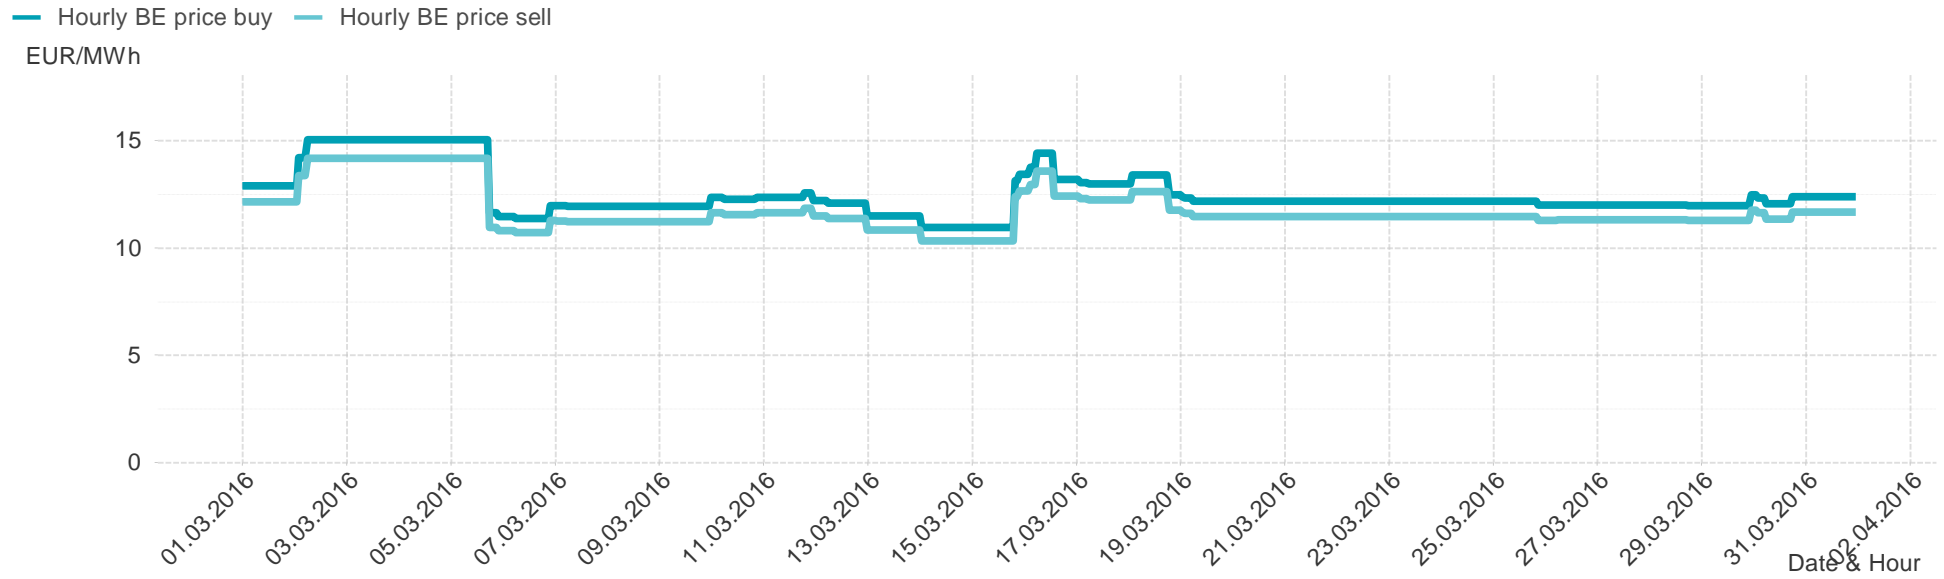

Hourly balanced balance energy price