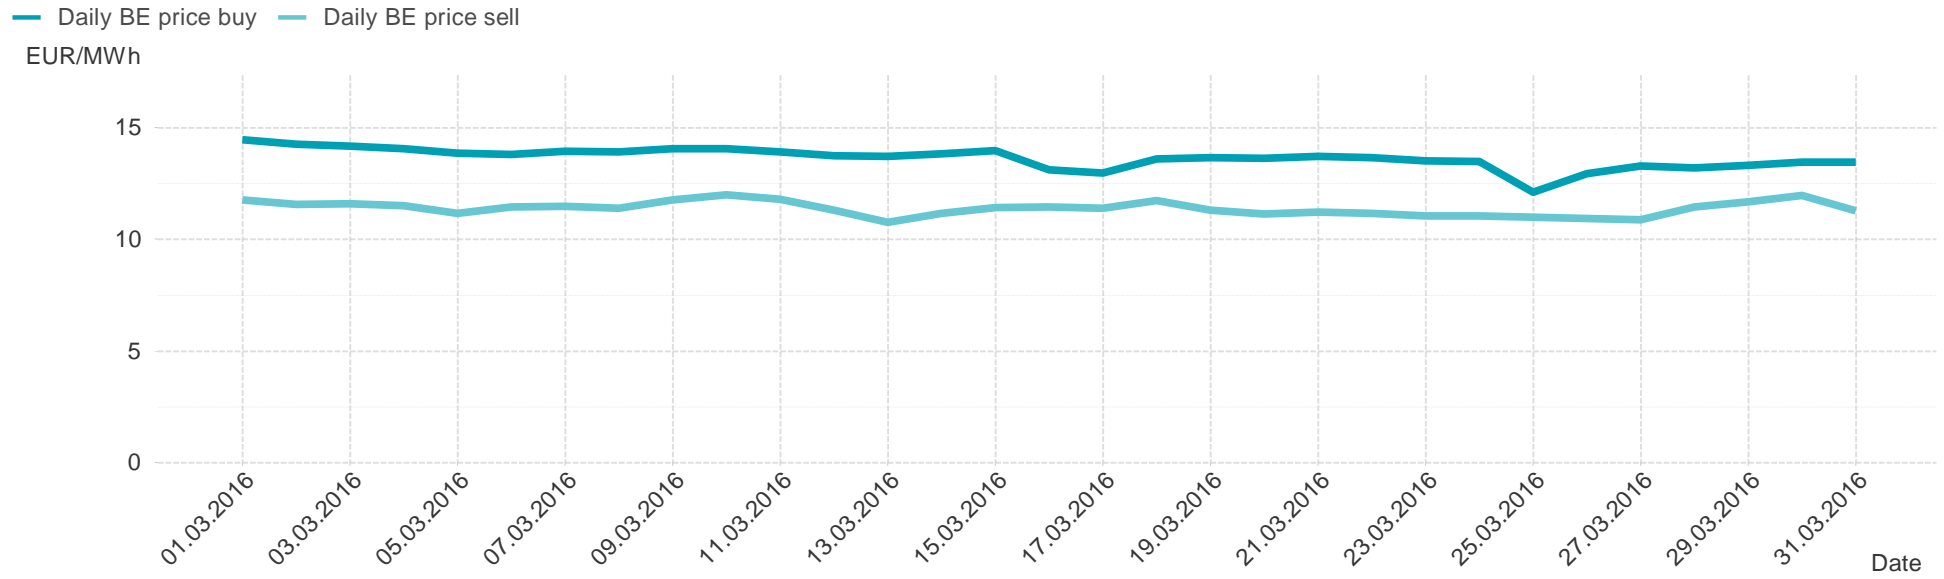

Consumption of the market area "Tirol & Vorarlberg" per hour

Hourly balanced balance energy price

Hourly balanced balance energy volume

Daily balanced balance energy price

Daily balanced balance energy volumes

Daily spot reference price