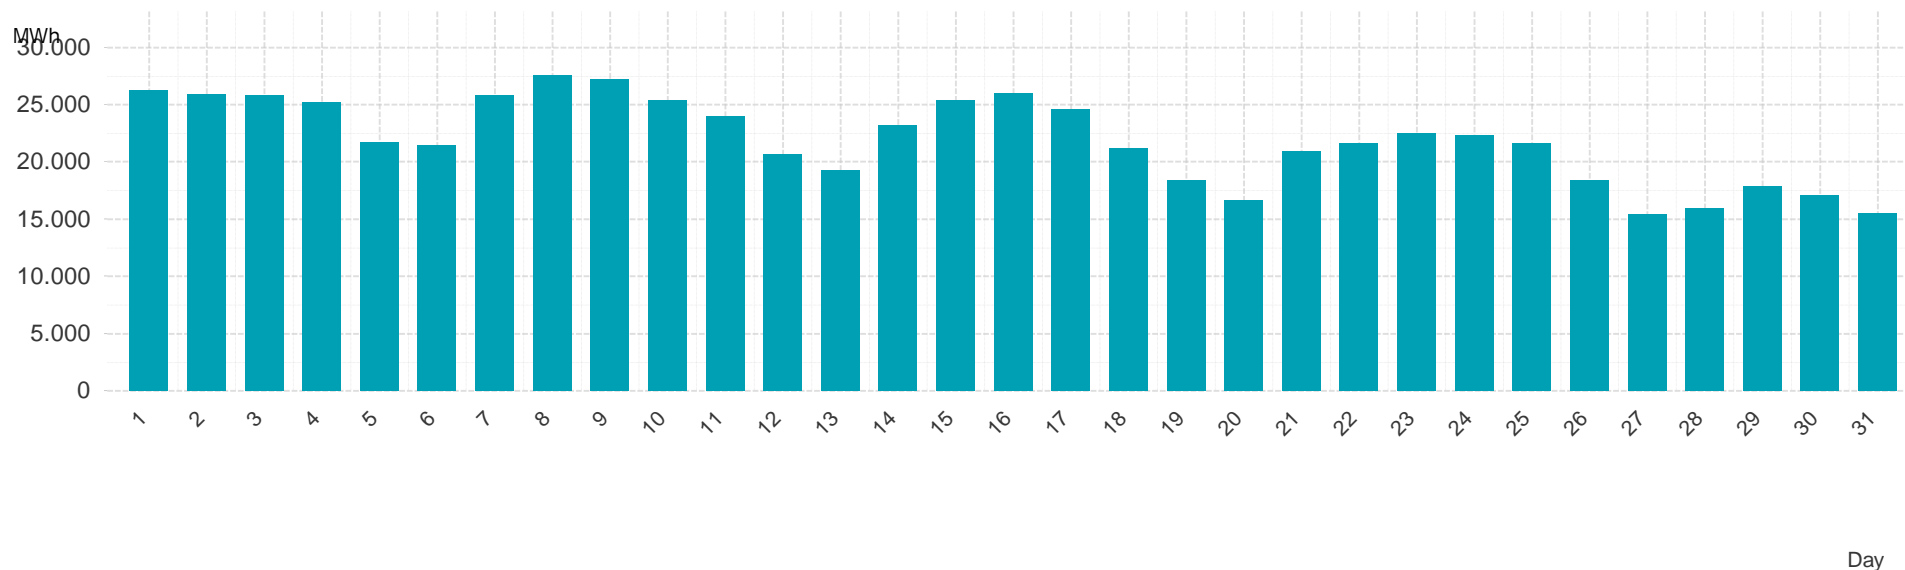

Energy**Monitor**.at

Gas Report

Marketarea "Tirol & Vorarlberg"

Month: Mar 2016

Imbalance of the marketarea "Tirol & Vorarlberg" per day

Consumption of the market area "Tirol & Vorarlberg" per day

Imbalance of the market area "Tirol & Vorarlberg" per hour

Consumption of the market area "Tirol & Vorarlberg" per hour

Hourly balanced balance energy price

Hourly balanced balance energy volume

Daily balanced balance energy price

Daily balanced balance energy volumes

Daily spot reference price