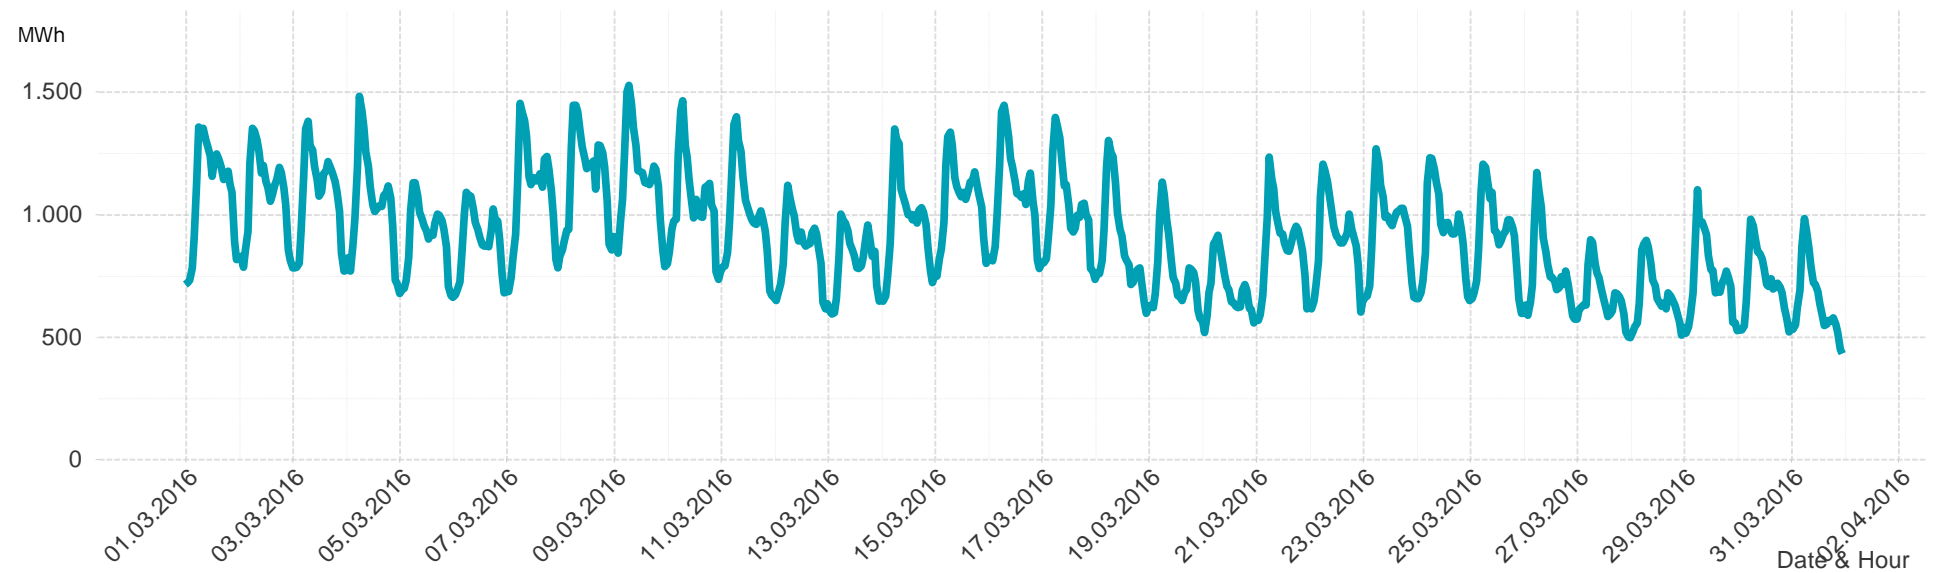

Consumption of the market area "Tirol & Vorarlberg" per hour

Hourly balanced balance energy price

Hourly balanced balance energy volume

Daily balanced balance energy price

Daily balanced balance energy volumes

Daily spot reference price