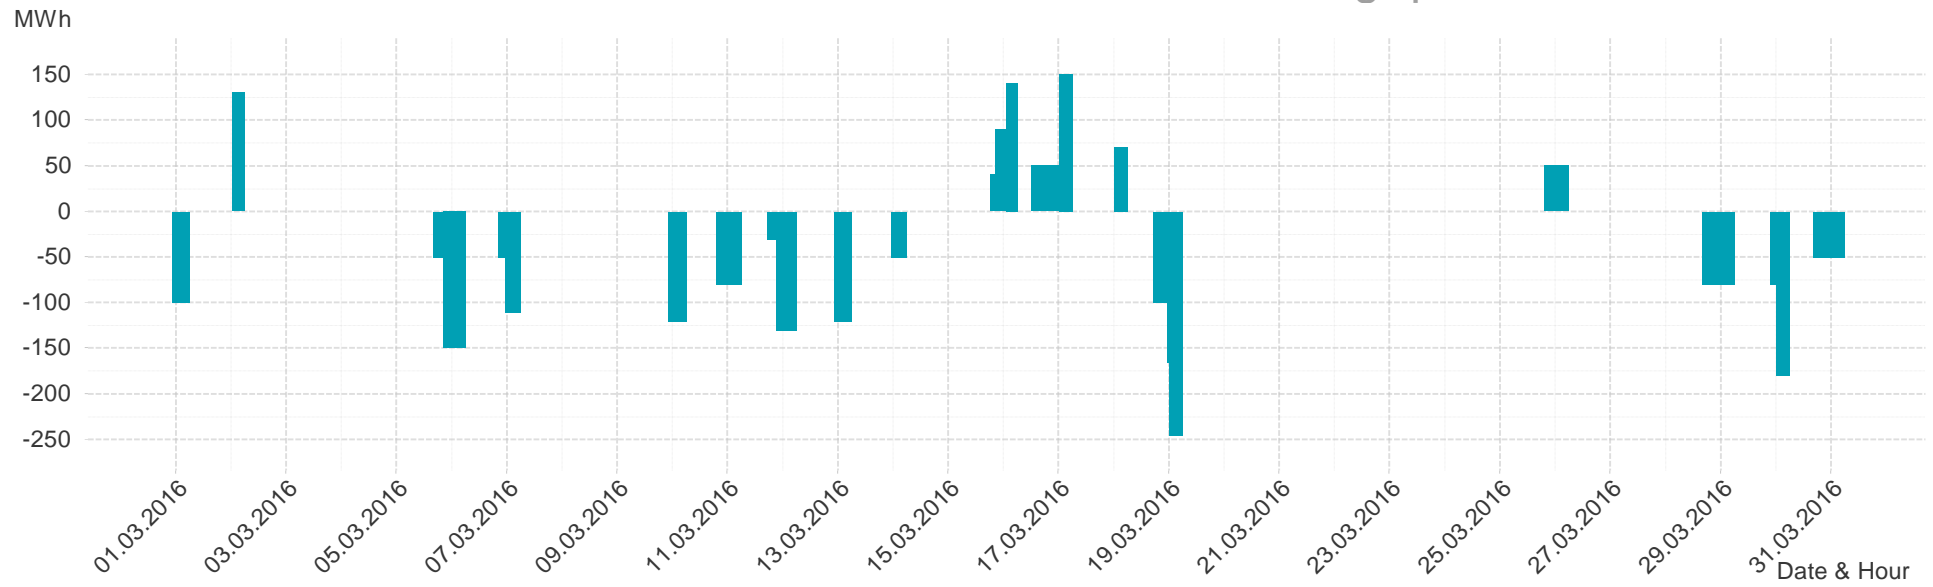

Imbalance of the market area "Tirol & Vorarlberg" per hour