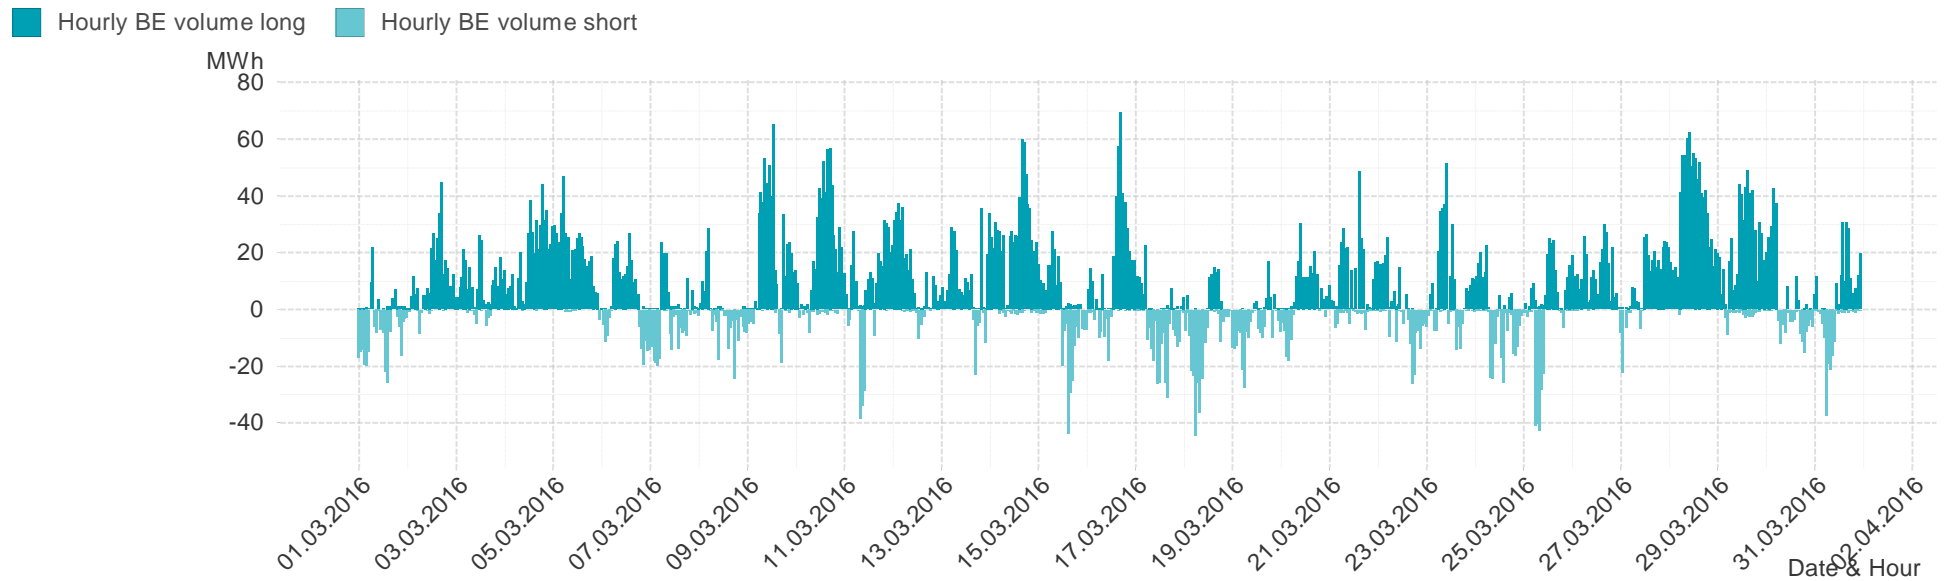

Hourly balanced balance energy volume