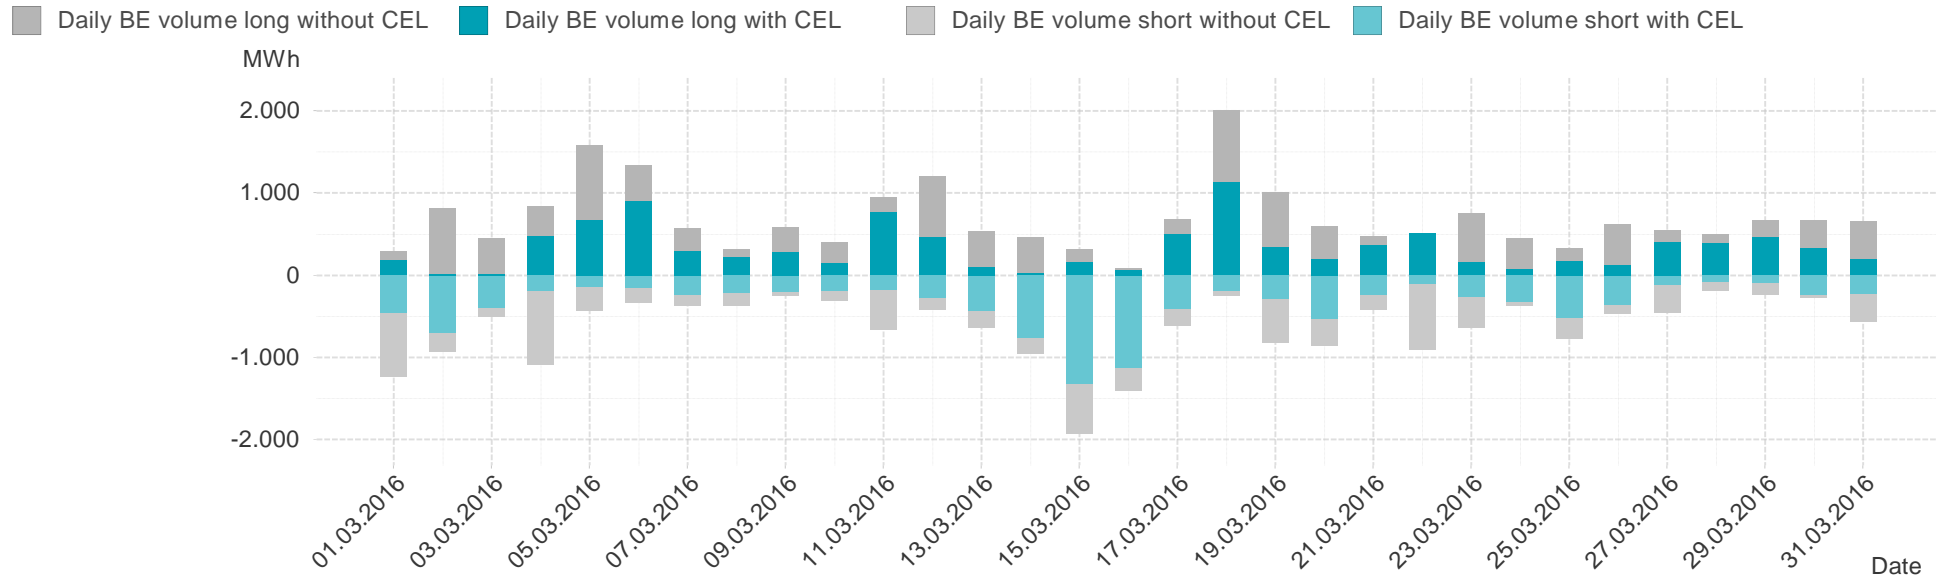

Consumption of the market area "Tirol & Vorarlberg" per hour

Hourly balanced balance energy price

Hourly balanced balance energy volume

Daily balanced balance energy price

Daily balanced balance energy volumes

Daily spot reference price