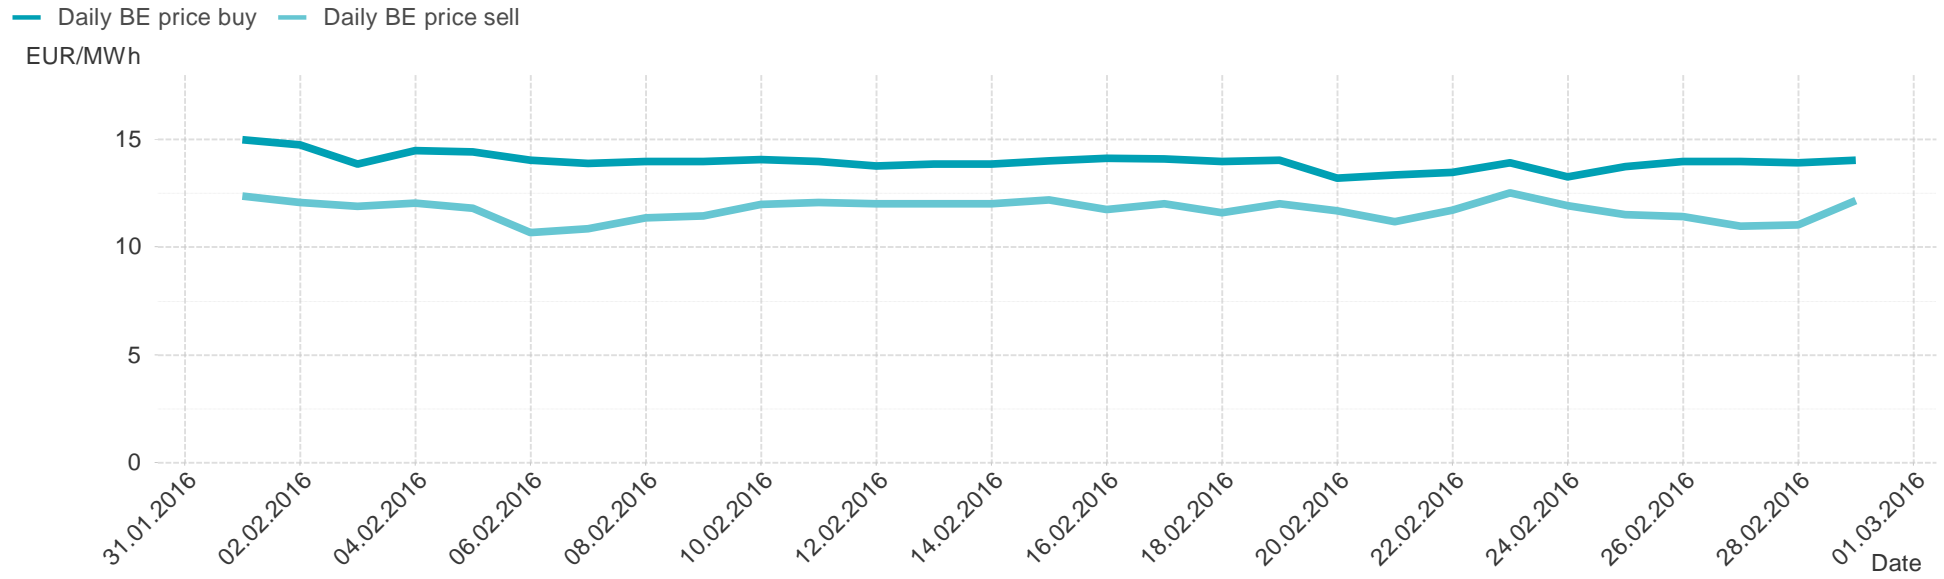

Daily balanced balance energy price