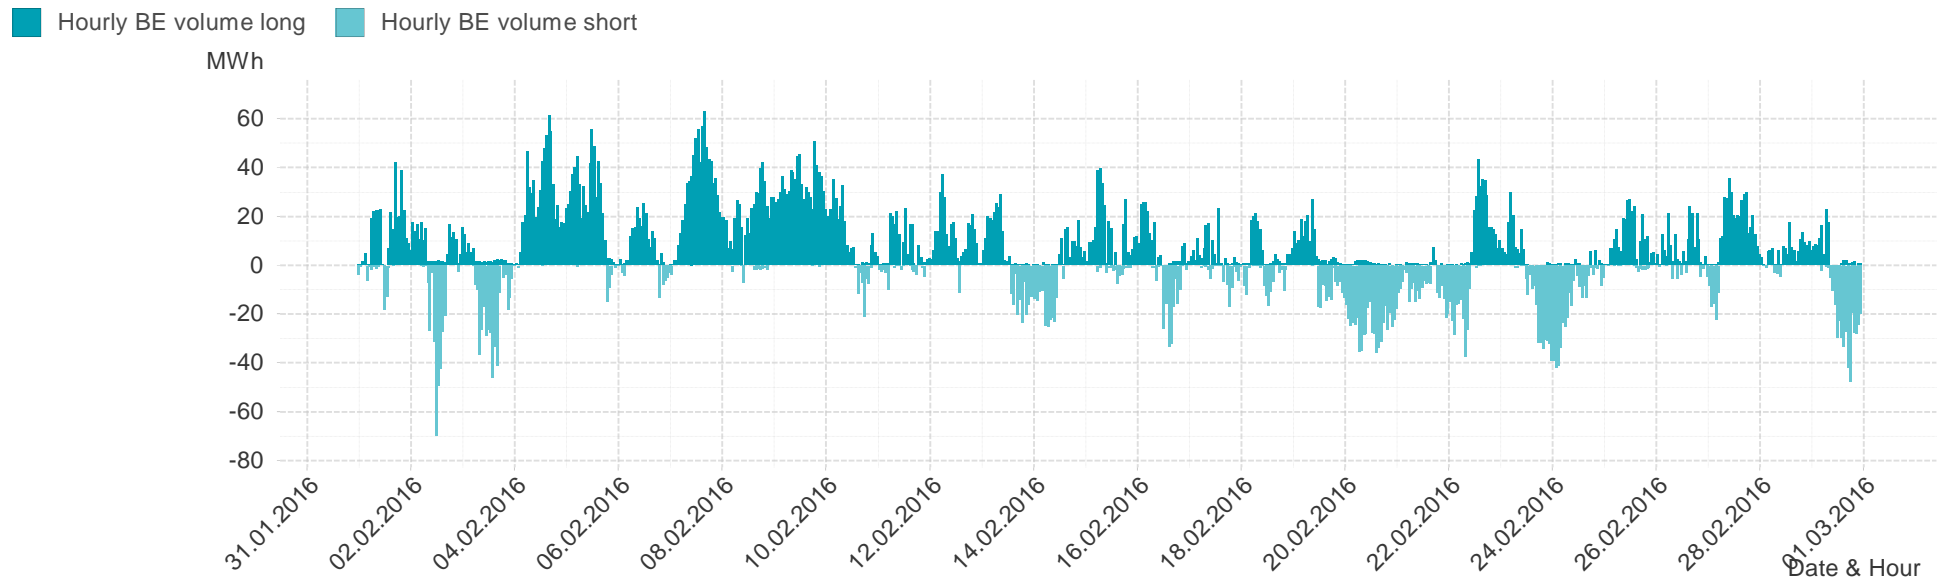

Hourly balanced balance energy volume