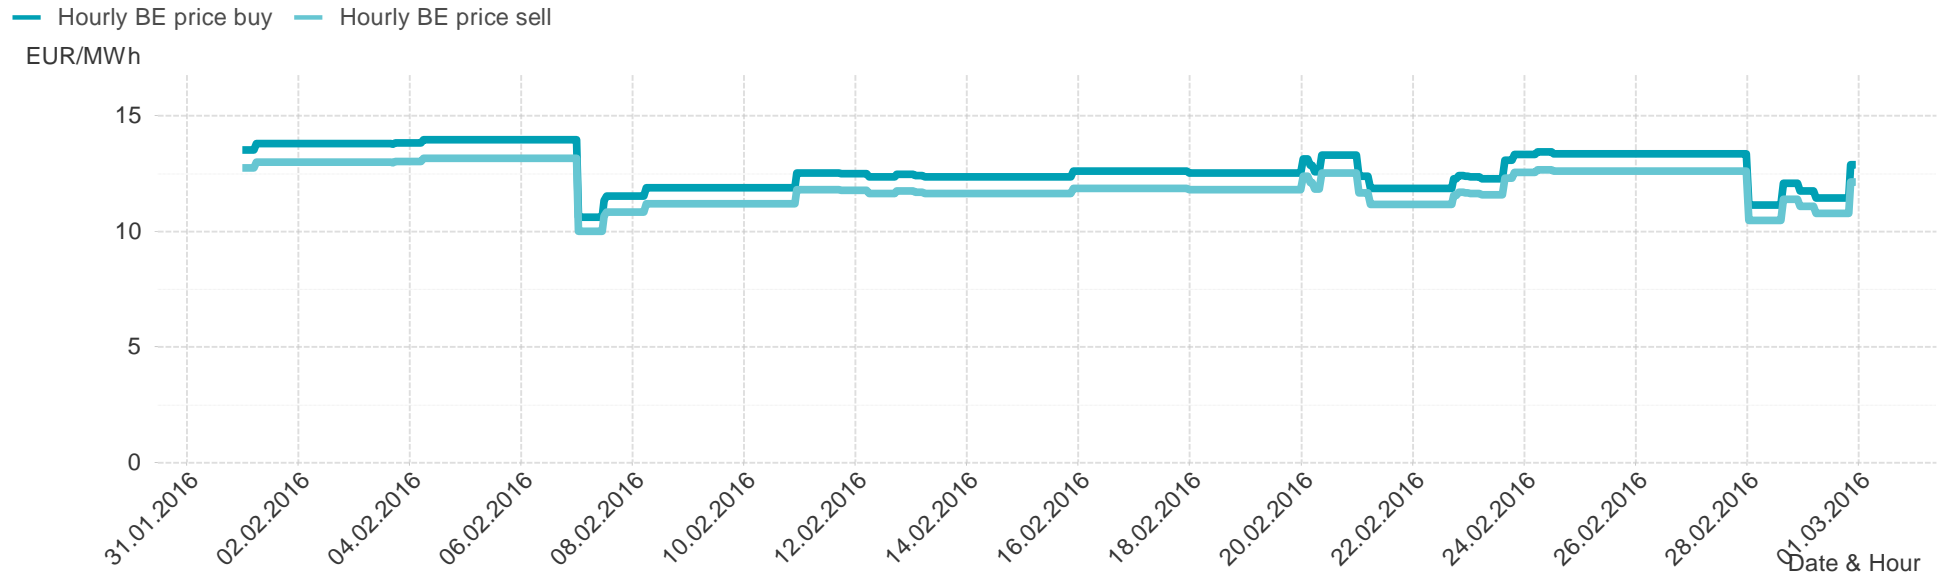

Hourly balanced balance energy price