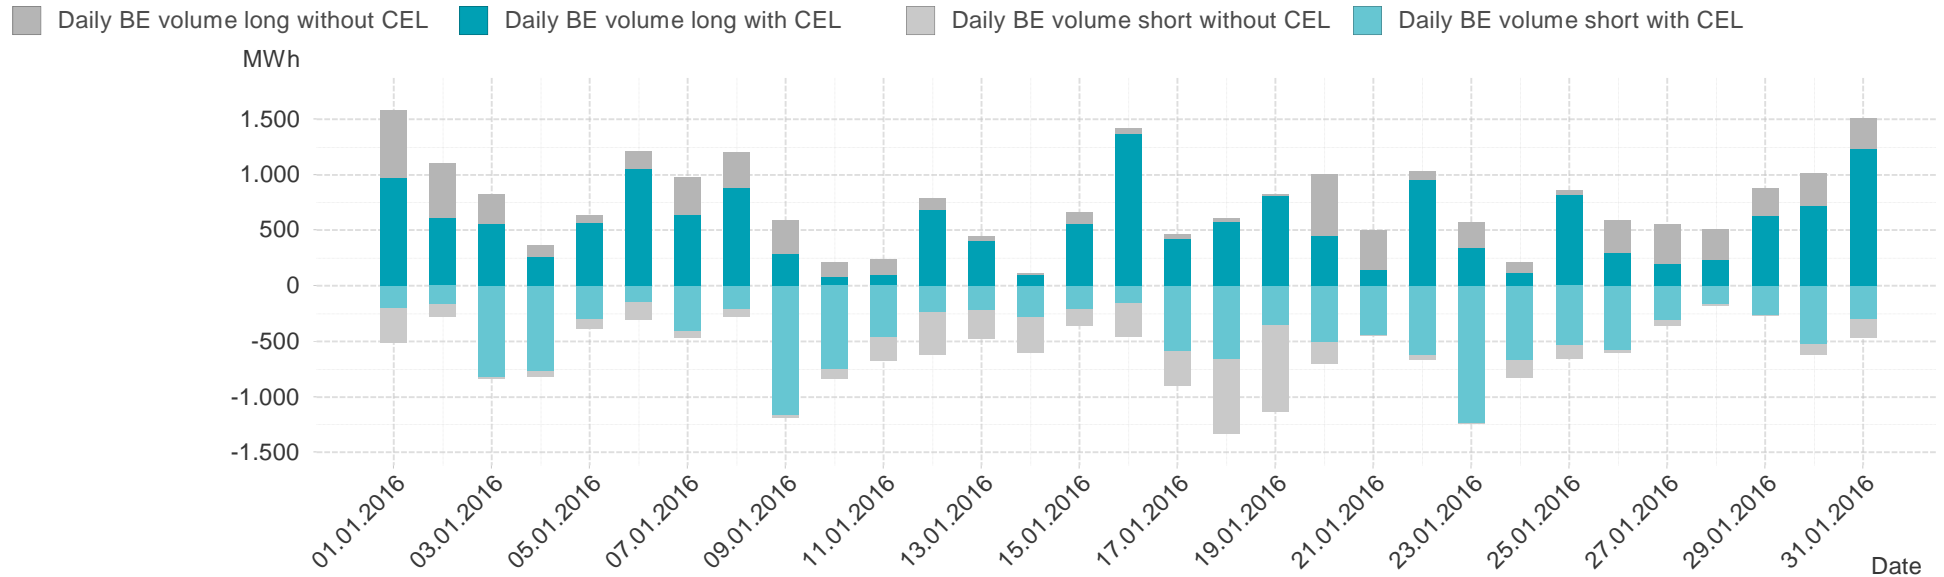

Consumption of the market area "Tirol & Vorarlberg" per hour

Hourly balanced balance energy price

Hourly balanced balance energy volume

Daily balanced balance energy price

Daily balanced balance energy volumes

Daily spot reference price