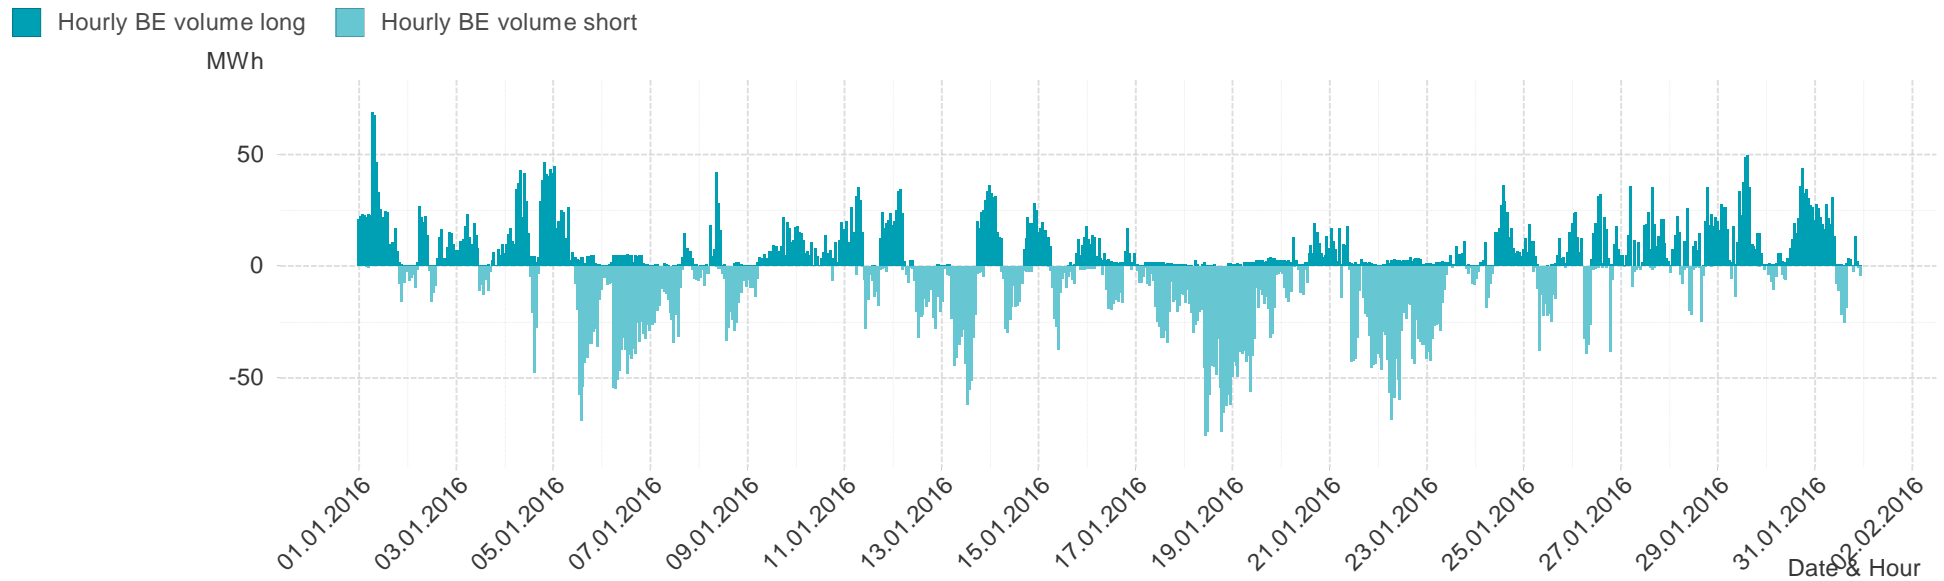

Hourly balanced balance energy volume