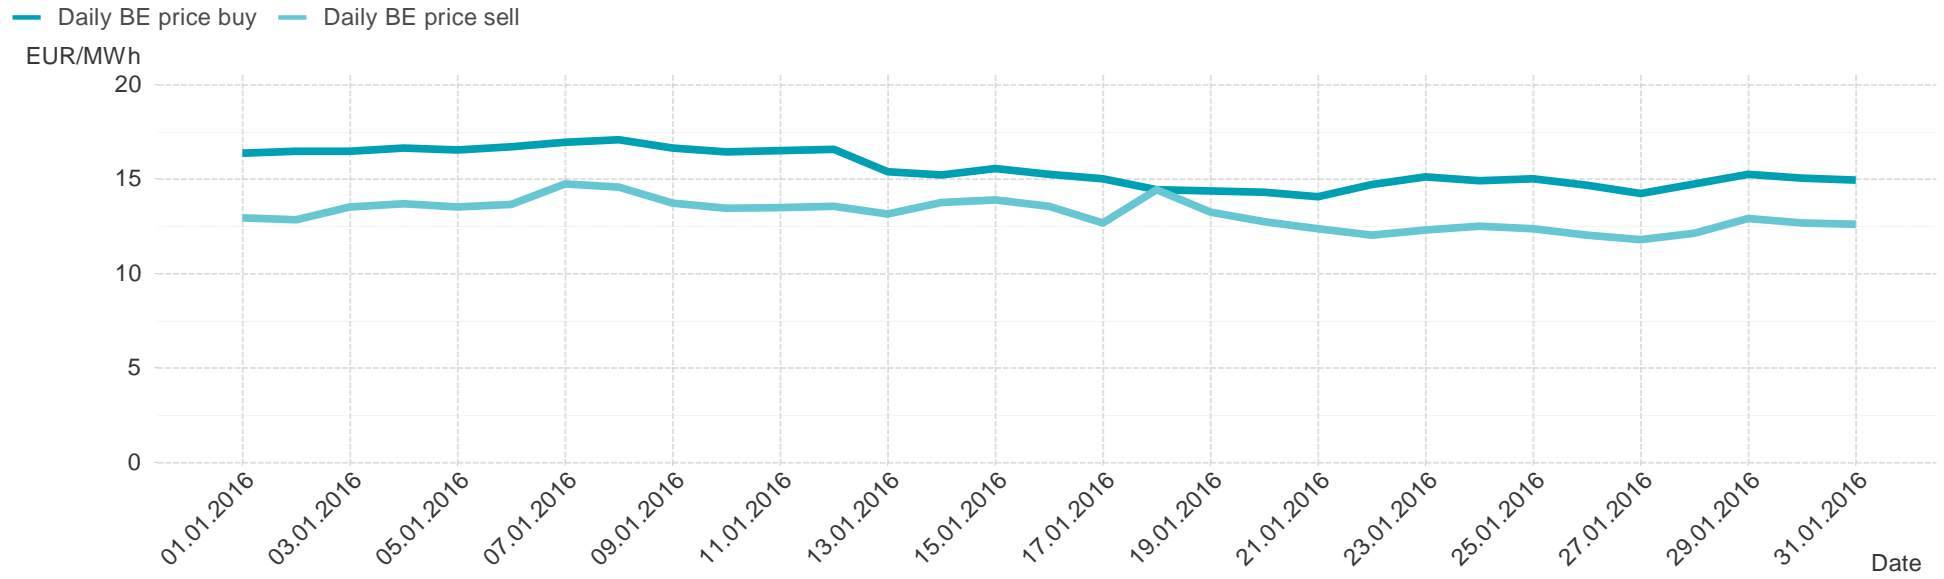

Consumption of the market area "Tirol & Vorarlberg" per hour

Hourly balanced balance energy price

Hourly balanced balance energy volume

Daily balanced balance energy price

Daily balanced balance energy volumes

Daily spot reference price