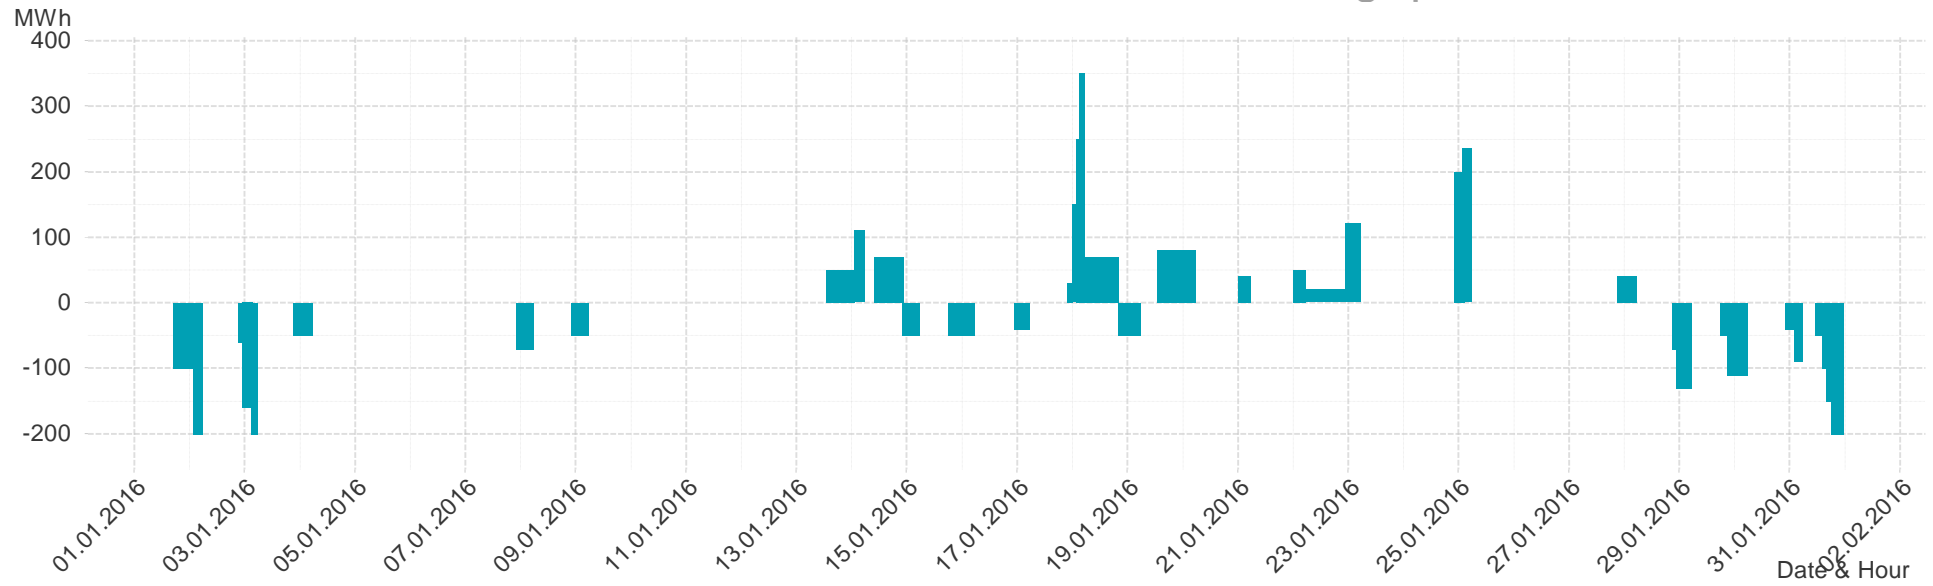

Energy**Monitor**.at

Gas Report

Marketarea "Tirol & Vorarlberg"

Month: Jan 2016

Imbalance of the marketarea "Tirol & Vorarlberg" per day

Consumption of the market area "Tirol & Vorarlberg" per day

Imbalance of the market area "Tirol & Vorarlberg" per hour

Daily spot reference price