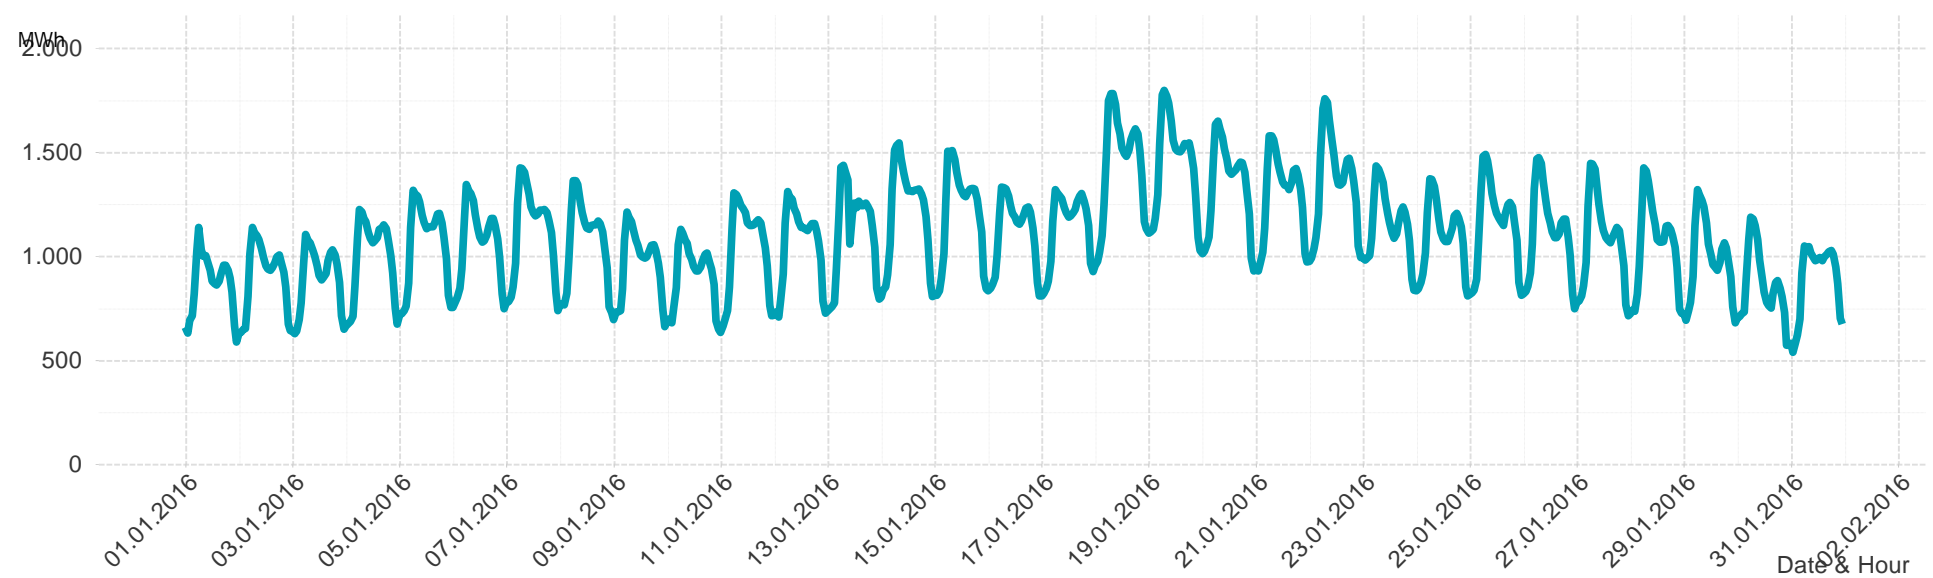

Energy**Monitor**.at

Gas Report

Marketarea "Tirol & Vorarlberg"

Month: Jan 2016

Imbalance of the marketarea "Tirol & Vorarlberg" per day

Consumption of the market area "Tirol & Vorarlberg" per day

Imbalance of the market area "Tirol & Vorarlberg" per hour

Consumption of the market area "Tirol & Vorarlberg" per hour

Hourly balanced balance energy price

Hourly balanced balance energy volume

Daily balanced balance energy price

Daily balanced balance energy volumes

Daily spot reference price