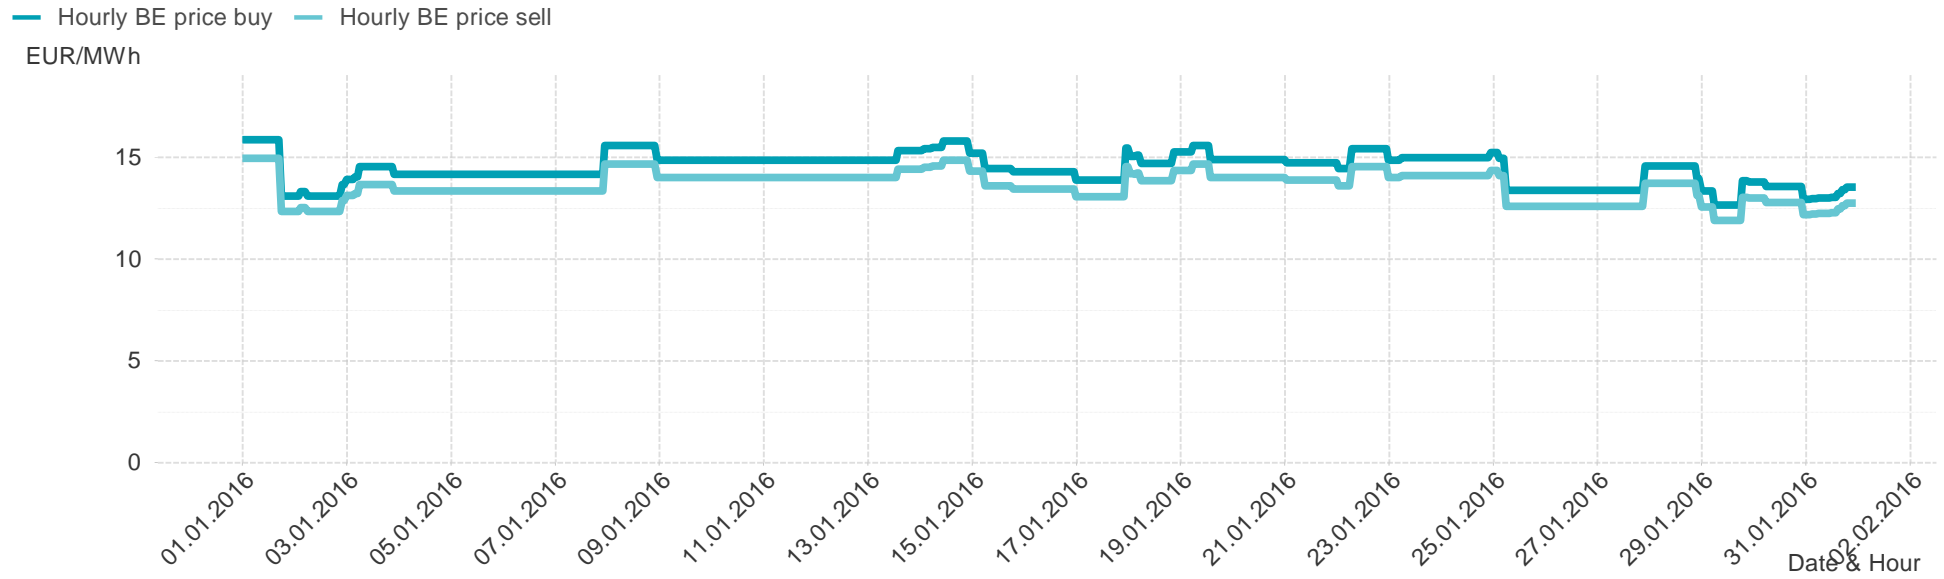

Hourly balanced balance energy price