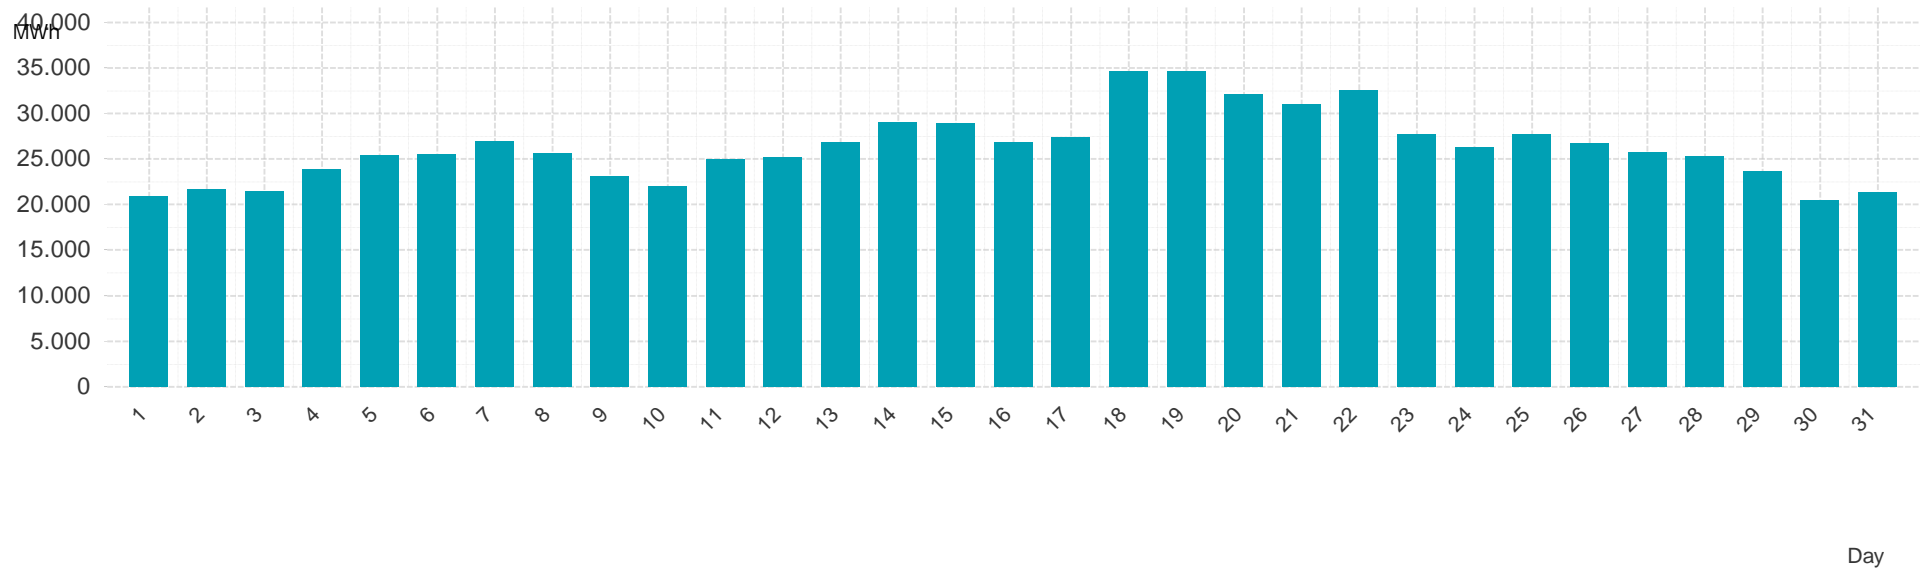

Energy**Monitor**.at

Gas Report

Marketarea "Tirol & Vorarlberg"

Month: Jan 2016

Imbalance of the marketarea "Tirol & Vorarlberg" per day

Consumption of the market area "Tirol & Vorarlberg" per day

Imbalance of the market area "Tirol & Vorarlberg" per hour

Consumption of the market area "Tirol & Vorarlberg" per hour

Hourly balanced balance energy price

Hourly balanced balance energy volume

Daily balanced balance energy price

Daily balanced balance energy volumes

Daily spot reference price