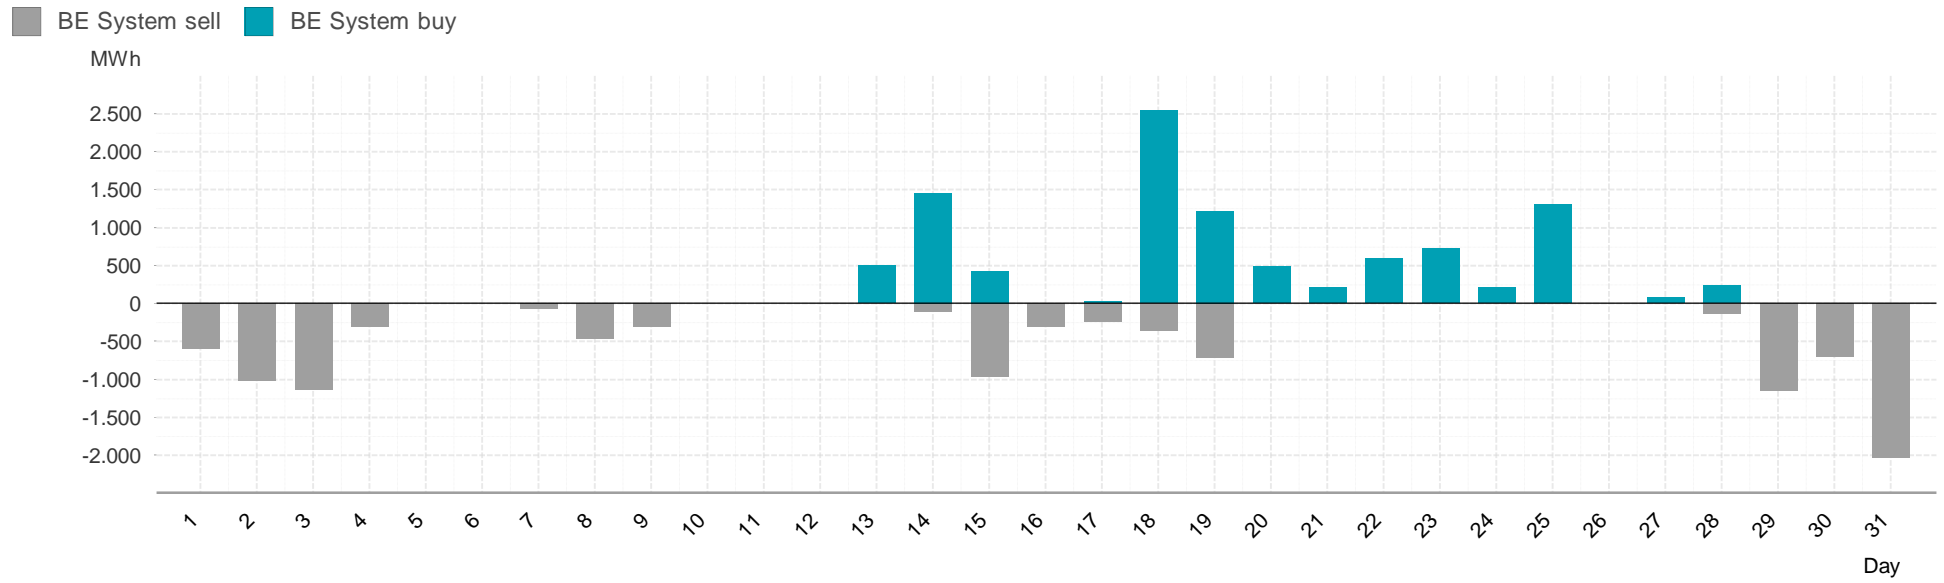

Energy**Monitor**.at

Gas Report

Marketarea "Tirol & Vorarlberg"

Month: Jan 2016

Imbalance of the marketarea "Tirol & Vorarlberg" per day

Consumption of the market area "Tirol & Vorarlberg" per day

Imbalance of the market area "Tirol & Vorarlberg" per hour

Consumption of the market area "Tirol & Vorarlberg" per hour

Hourly balanced balance energy price

Hourly balanced balance energy volume

Daily balanced balance energy price

Daily balanced balance energy volumes

Daily spot reference price