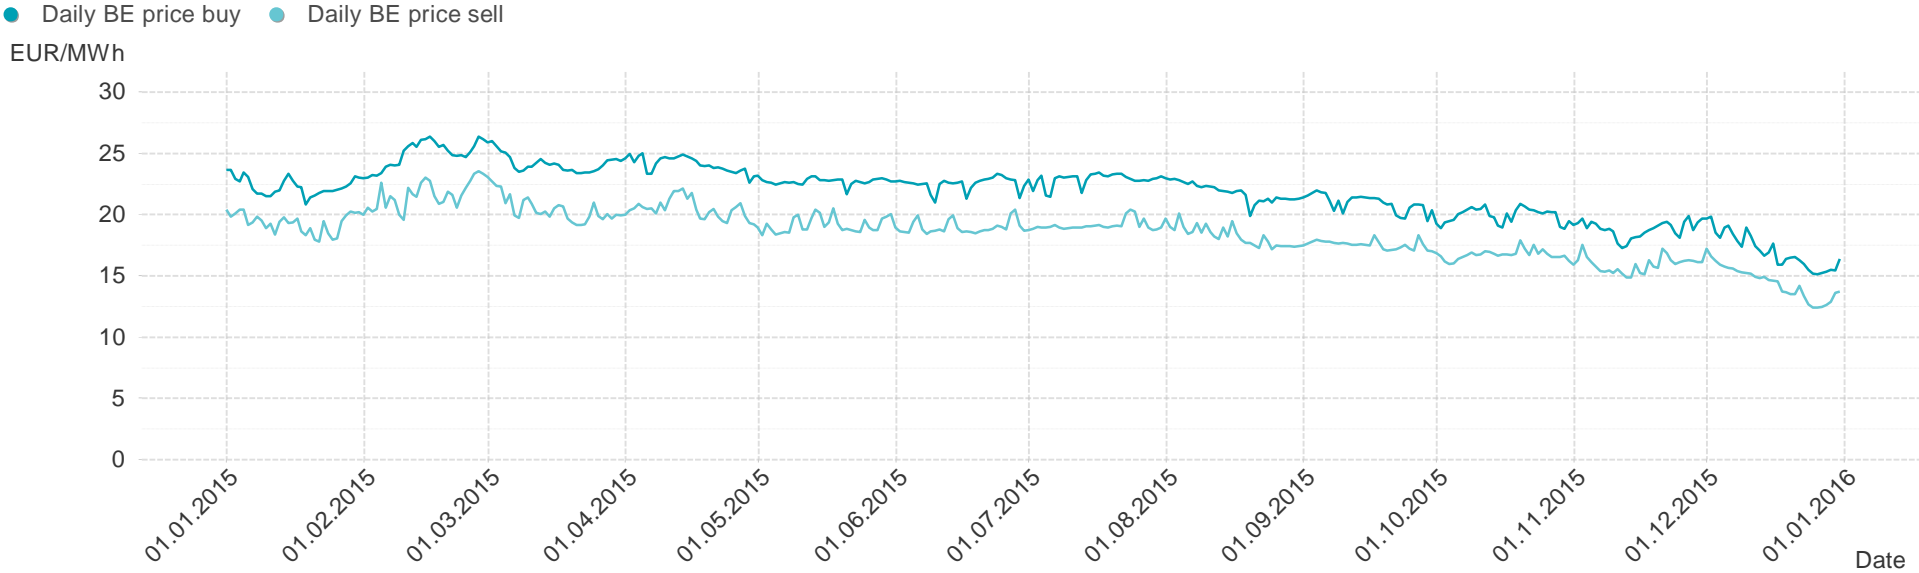

Energy**Monitor**.at

Gas Report for
"Marketarea Tirol & Vorarlberg"
Year 2015

Consumption of market area "Tirol & Vorarlberg" per month

Imbalance of market area "Tirol & Vorarlberg" per month

Hourly balanced balance energy volume per month

Daily balanced balance energy volumes per month

Hourly balanced balance energy prices

Daily balanced balance energy prices

Daily spot reference prices