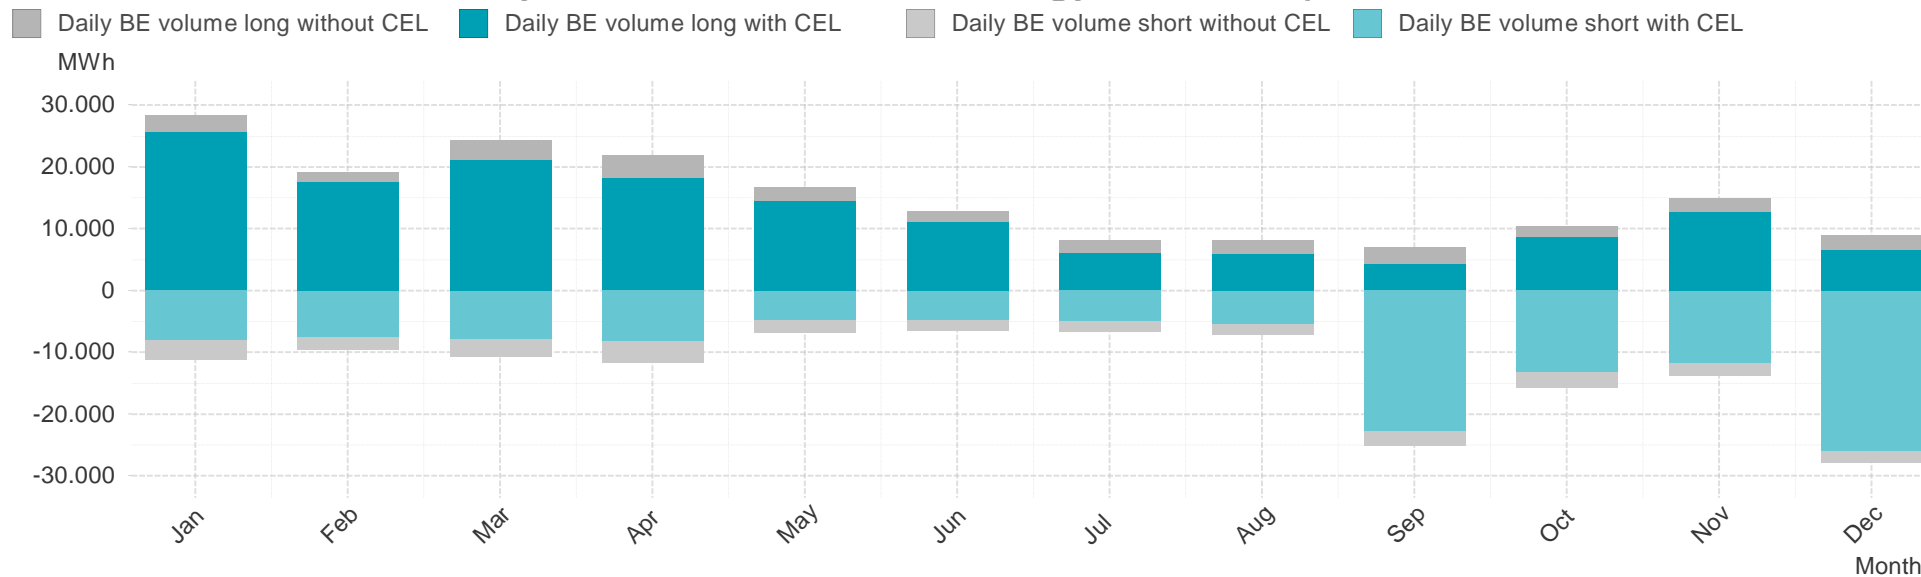

Daily balanced balance energy volumes per month

Hourly balanced balance energy prices

Daily balanced balance energy prices

Daily spot reference prices