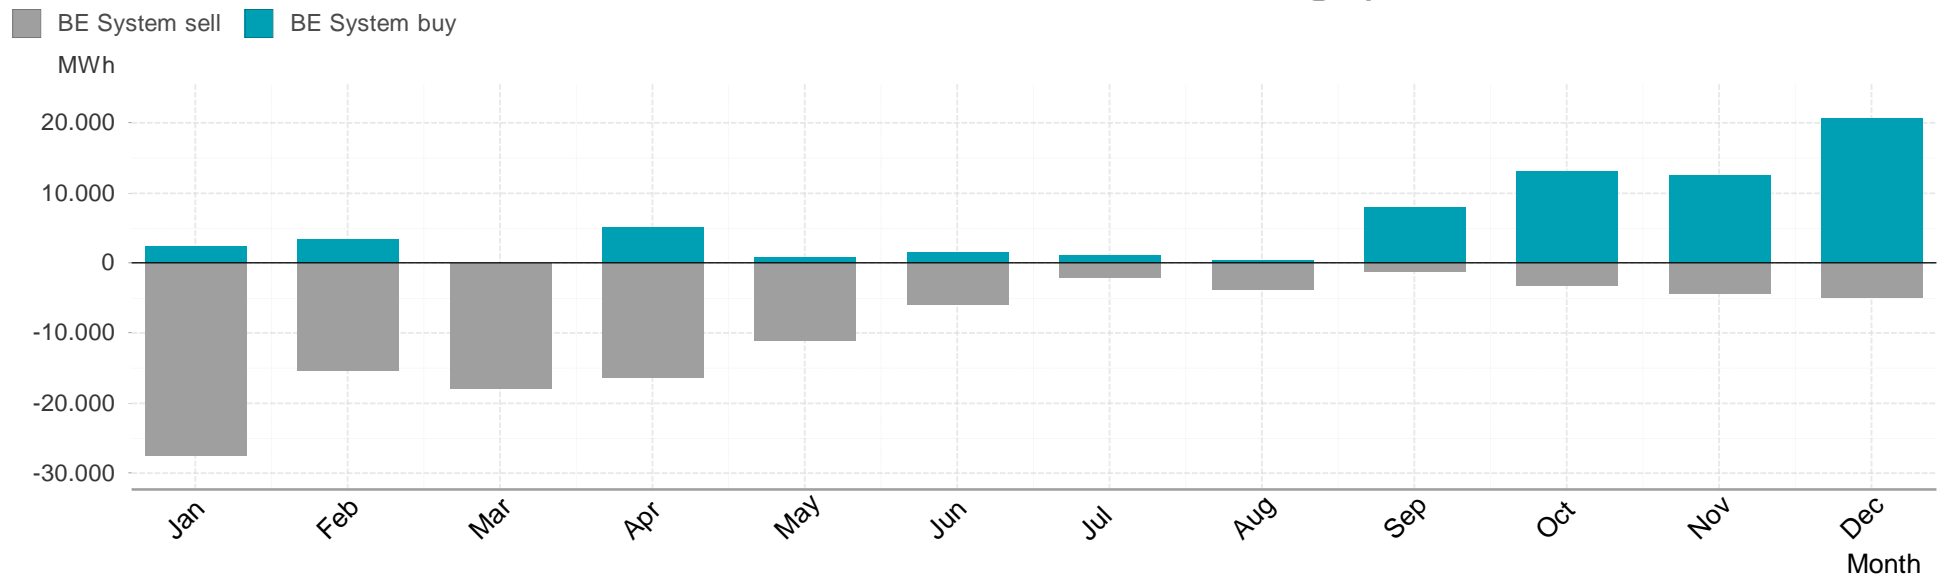

Energy**Monitor**.at

Gas Report for
"Marketarea Tirol & Vorarlberg"
Year 2015

Consumption of market area "Tirol & Vorarlberg" per month

Imbalance of market area "Tirol & Vorarlberg" per month

Hourly balanced balance energy volume per month

Daily balanced balance energy volumes per month

Hourly balanced balance energy prices

Daily balanced balance energy prices

Daily spot reference prices