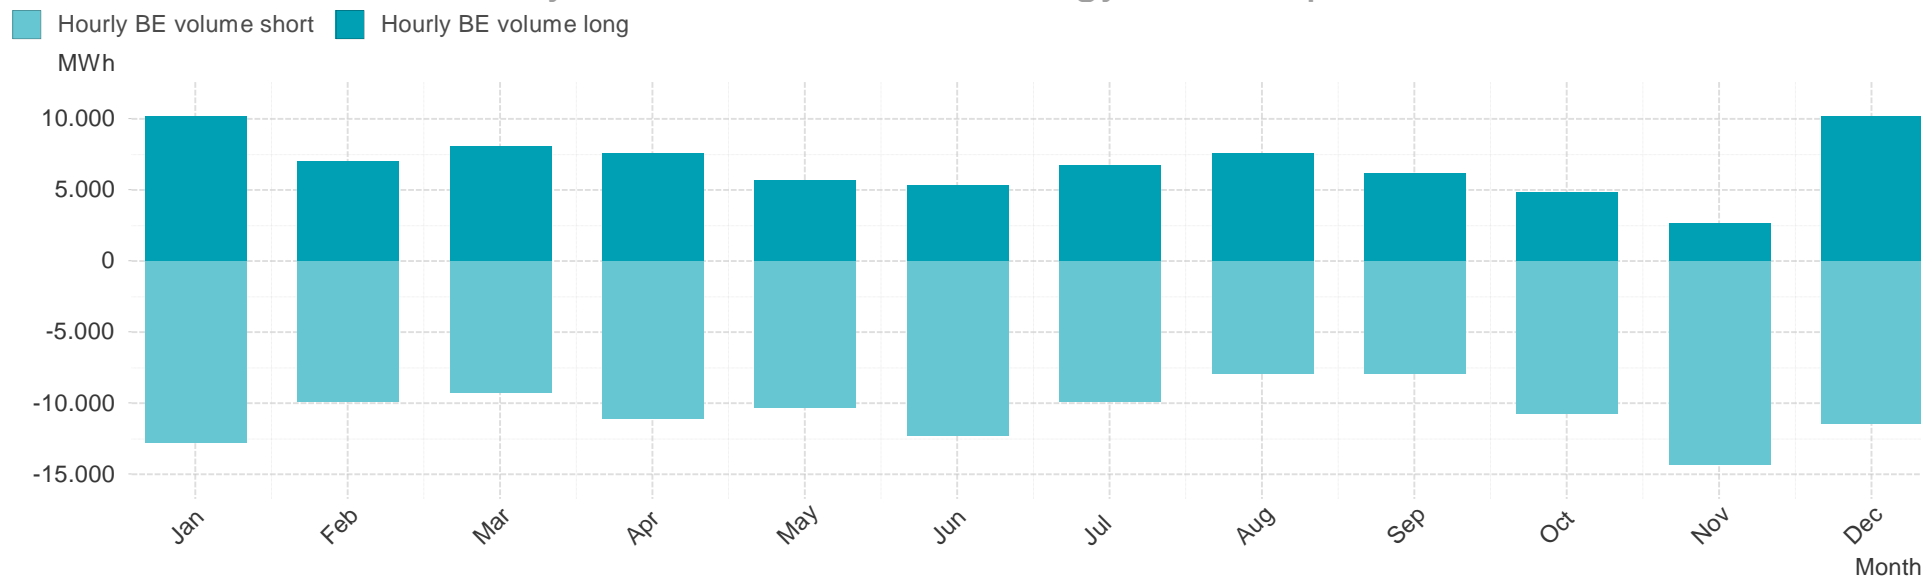

Energy**Monitor**.at

Gas Report for
"Marketarea Tirol & Vorarlberg"
Year 2015

Consumption of market area "Tirol & Vorarlberg" per month

Imbalance of market area "Tirol & Vorarlberg" per month

Hourly balanced balance energy volume per month

Daily balanced balance energy volumes per month

Hourly balanced balance energy prices

Daily balanced balance energy prices

Daily spot reference prices