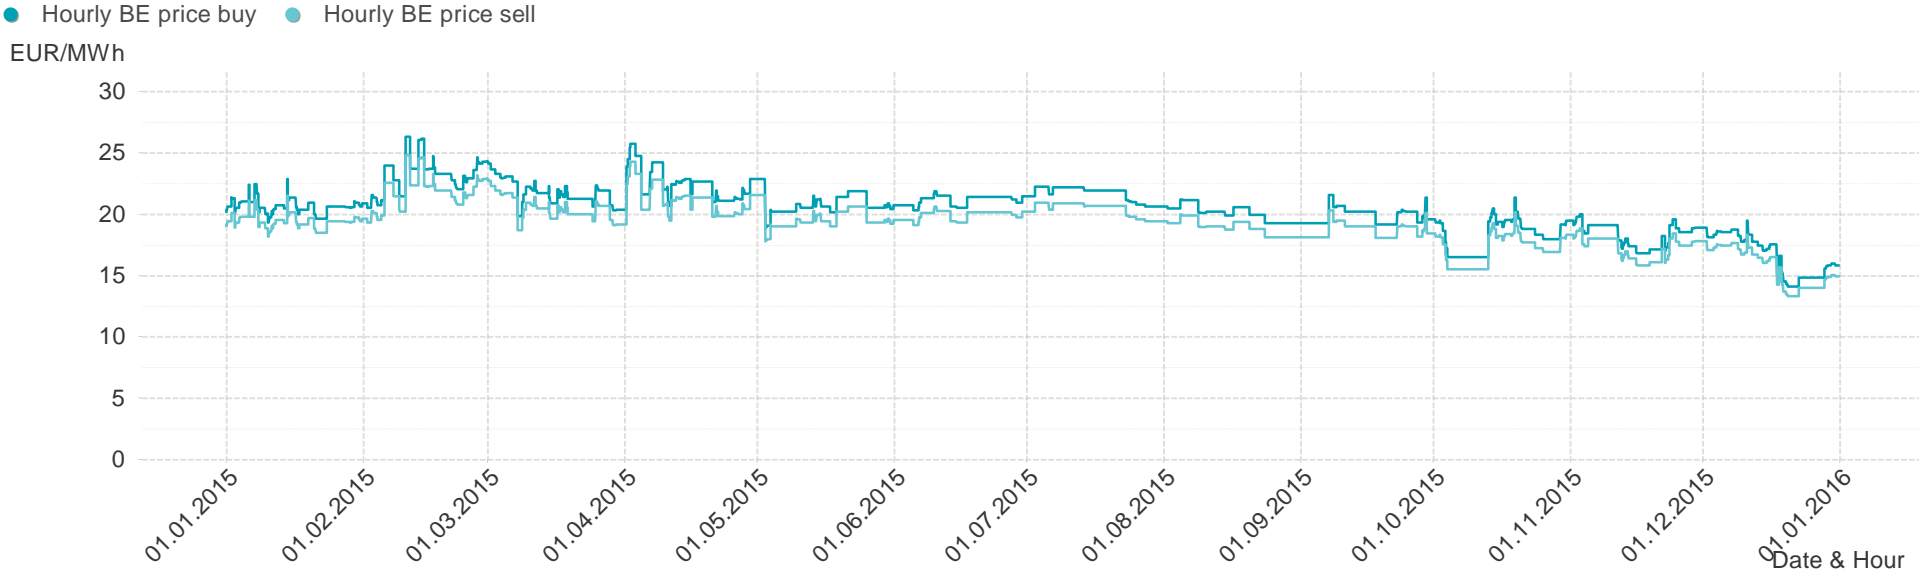

Energy**Monitor**.at

Gas Report for
"Marketarea Tirol & Vorarlberg"
Year 2015

Consumption of market area "Tirol & Vorarlberg" per month

Imbalance of market area "Tirol & Vorarlberg" per month

Hourly balanced balance energy volume per month

Daily balanced balance energy volumes per month

Hourly balanced balance energy prices

Daily balanced balance energy prices

Daily spot reference prices