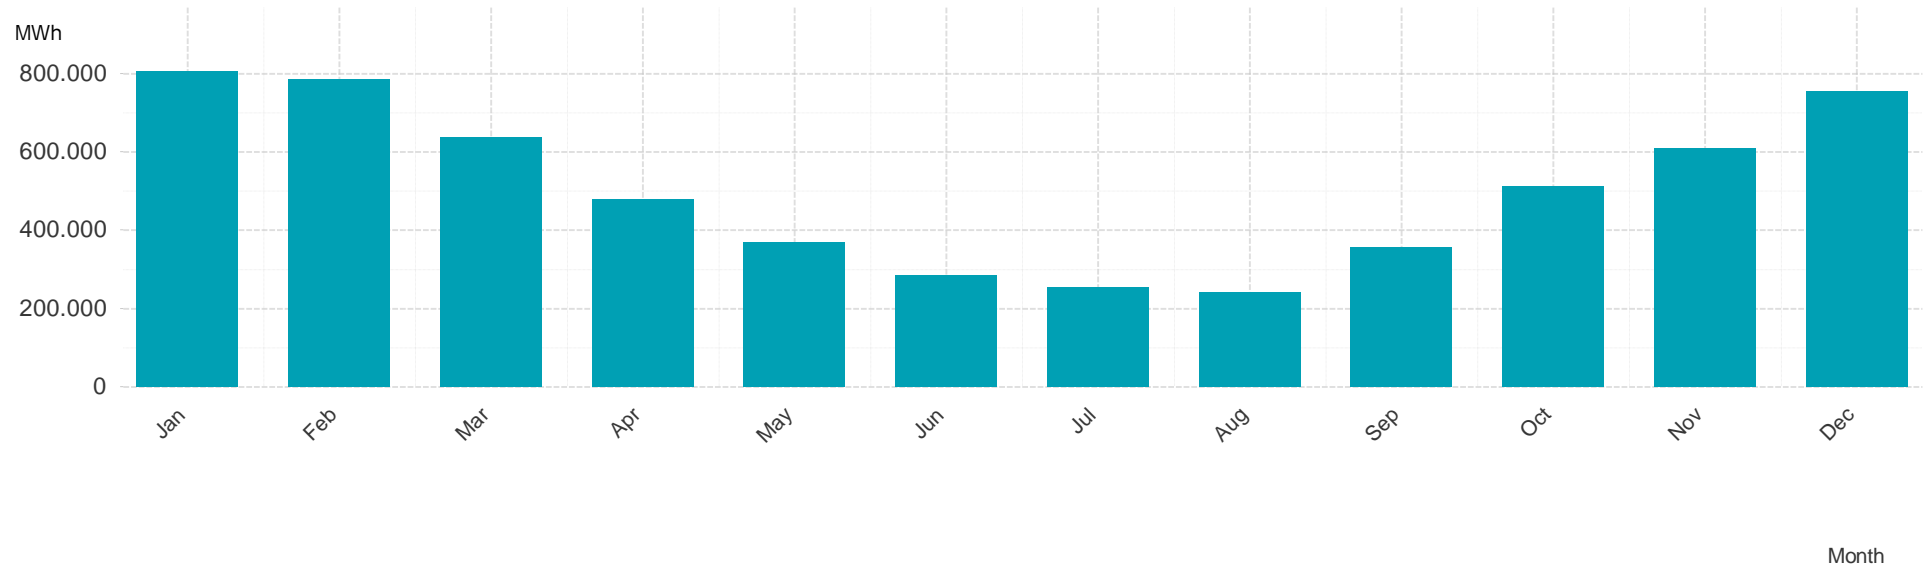

Energy**Monitor**.at

Gas Report for
"Marketarea Tirol & Vorarlberg"
Year 2015

Consumption of market area "Tirol & Vorarlberg" per month

Imbalance of market area "Tirol & Vorarlberg" per month

Hourly balanced balance energy volume per month

Daily balanced balance energy volumes per month

Hourly balanced balance energy prices

Daily balanced balance energy prices

Daily spot reference prices