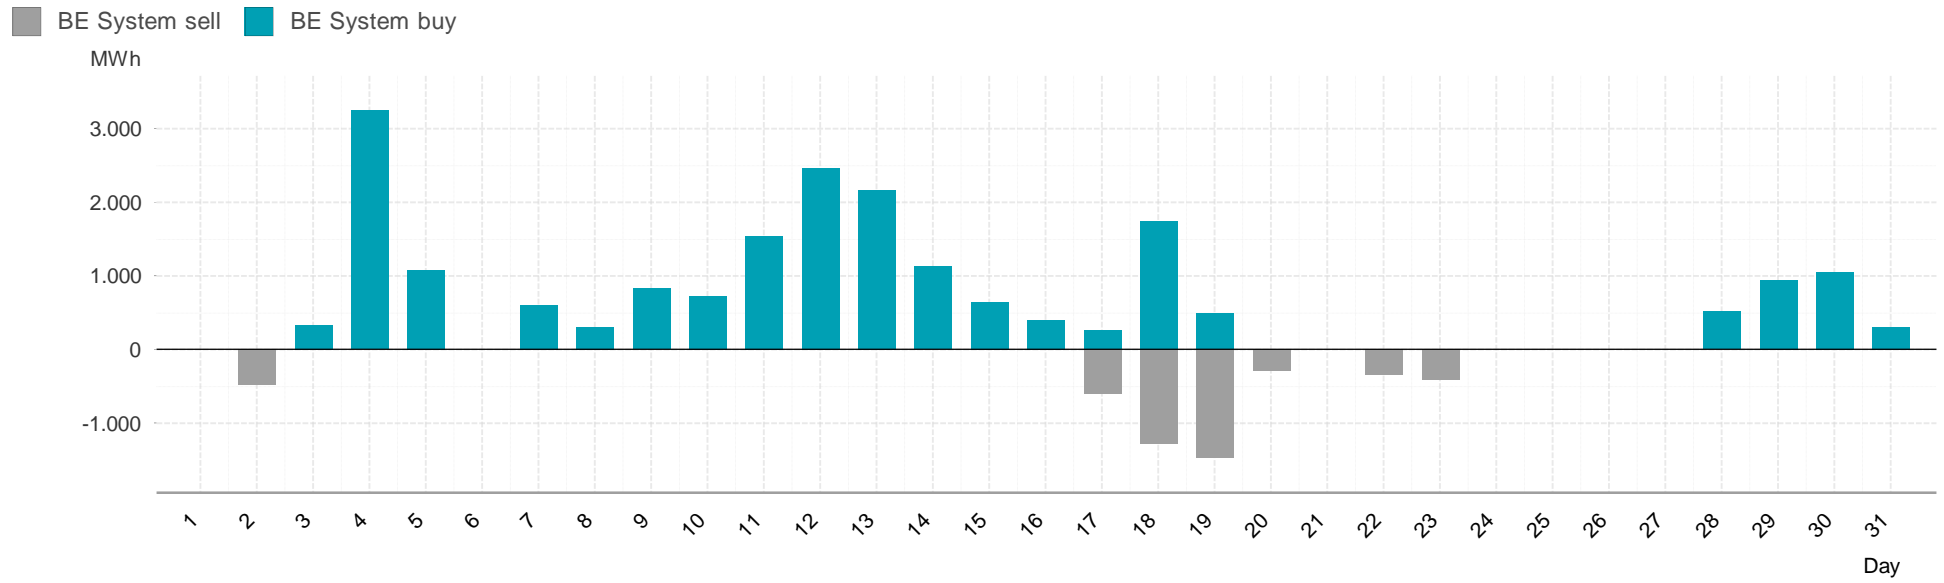

Imbalance of the marketarea "Tirol & Vorarlberg" per day