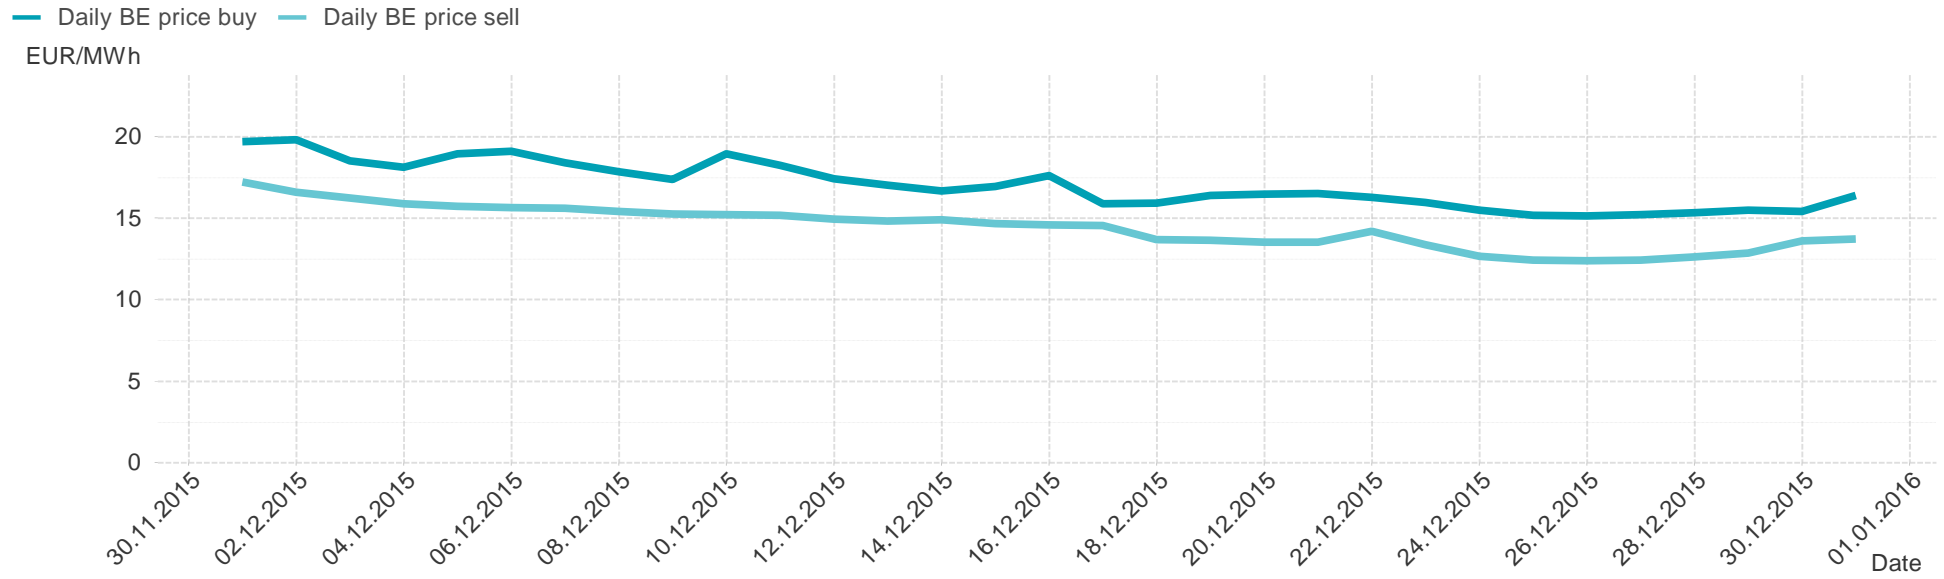

Consumption of the market area "Tirol & Vorarlberg" per hour

Hourly balanced balance energy price

Hourly balanced balance energy volume

Daily balanced balance energy price

Daily balanced balance energy volumes

Daily spot reference price