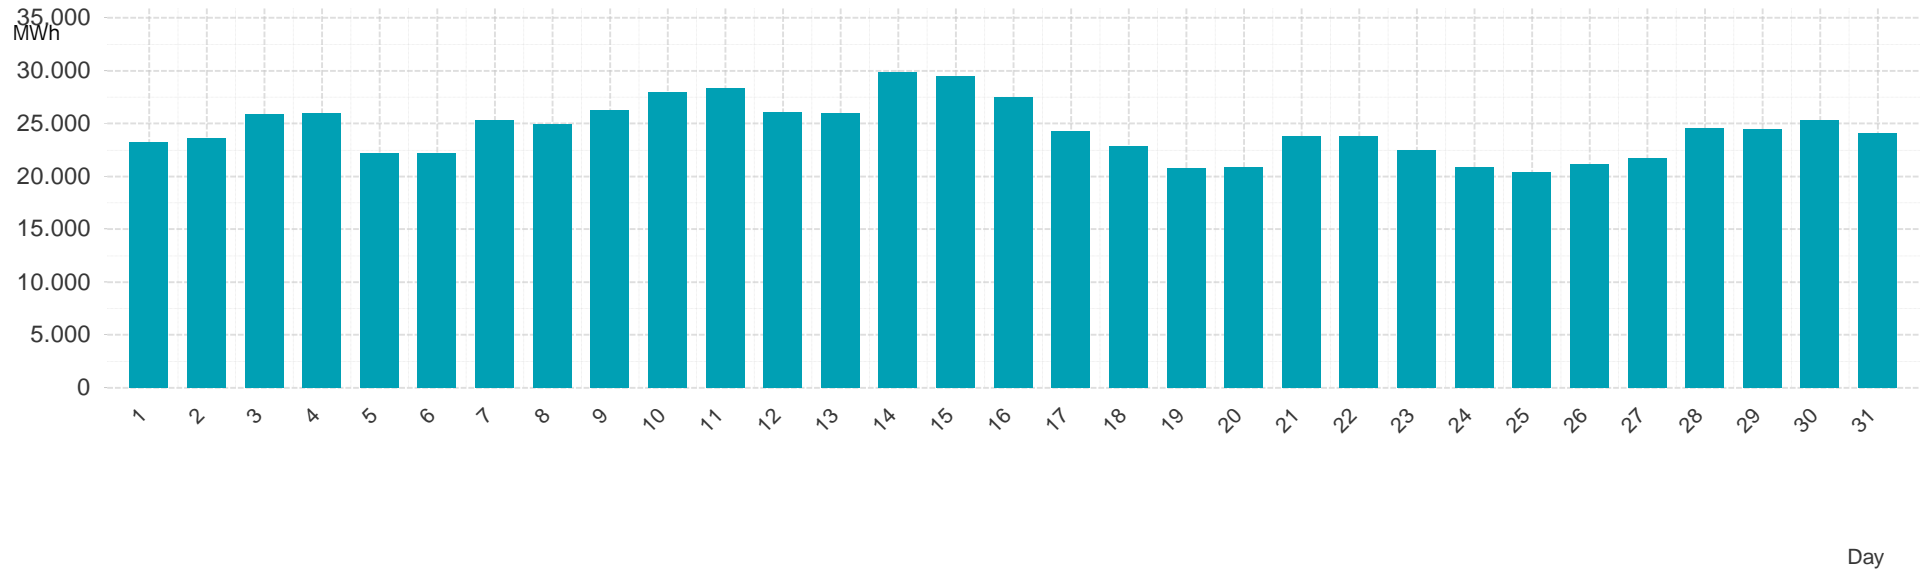

Energy**Monitor**.at

Gas Report

Marketarea "Tirol & Vorarlberg"

Month: Dec 2015

Imbalance of the marketarea "Tirol & Vorarlberg" per day

Consumption of the market area "Tirol & Vorarlberg" per day

Imbalance of the market area "Tirol & Vorarlberg" per hour

Consumption of the market area "Tirol & Vorarlberg" per hour

Hourly balanced balance energy price

Hourly balanced balance energy volume

Daily balanced balance energy price

Daily balanced balance energy volumes

Daily spot reference price