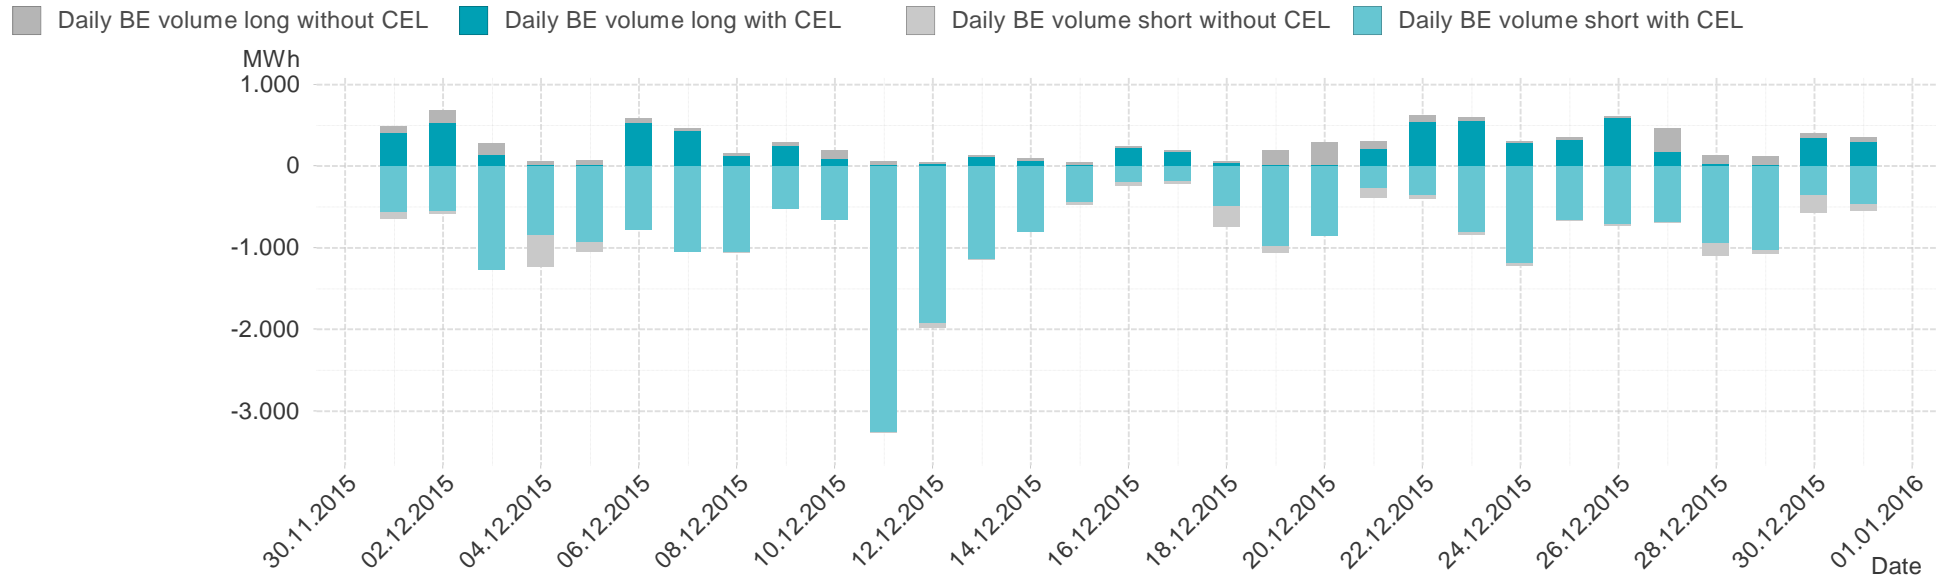

Consumption of the market area "Tirol & Vorarlberg" per hour

Hourly balanced balance energy price

Hourly balanced balance energy volume

Daily balanced balance energy price

Daily balanced balance energy volumes

Daily spot reference price