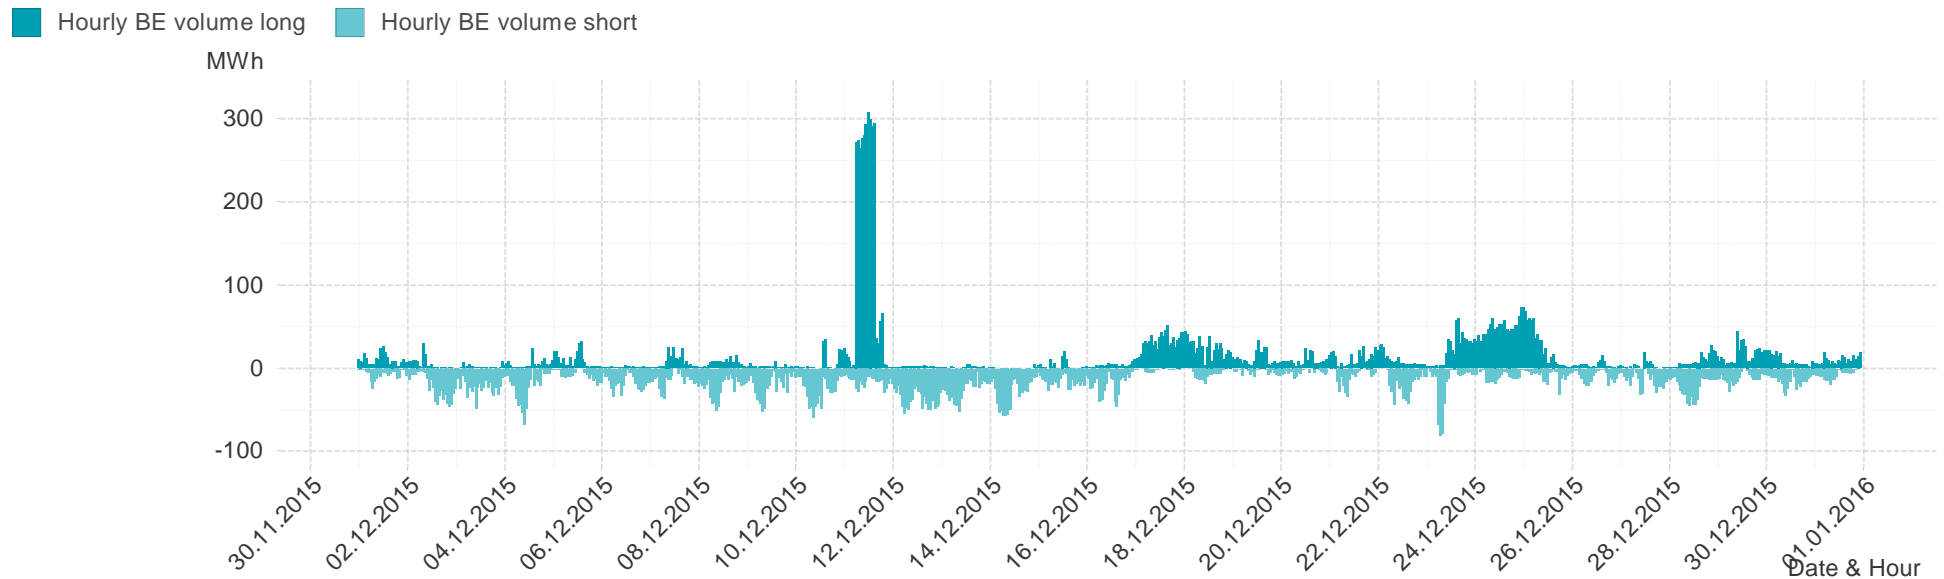

Hourly balanced balance energy volume