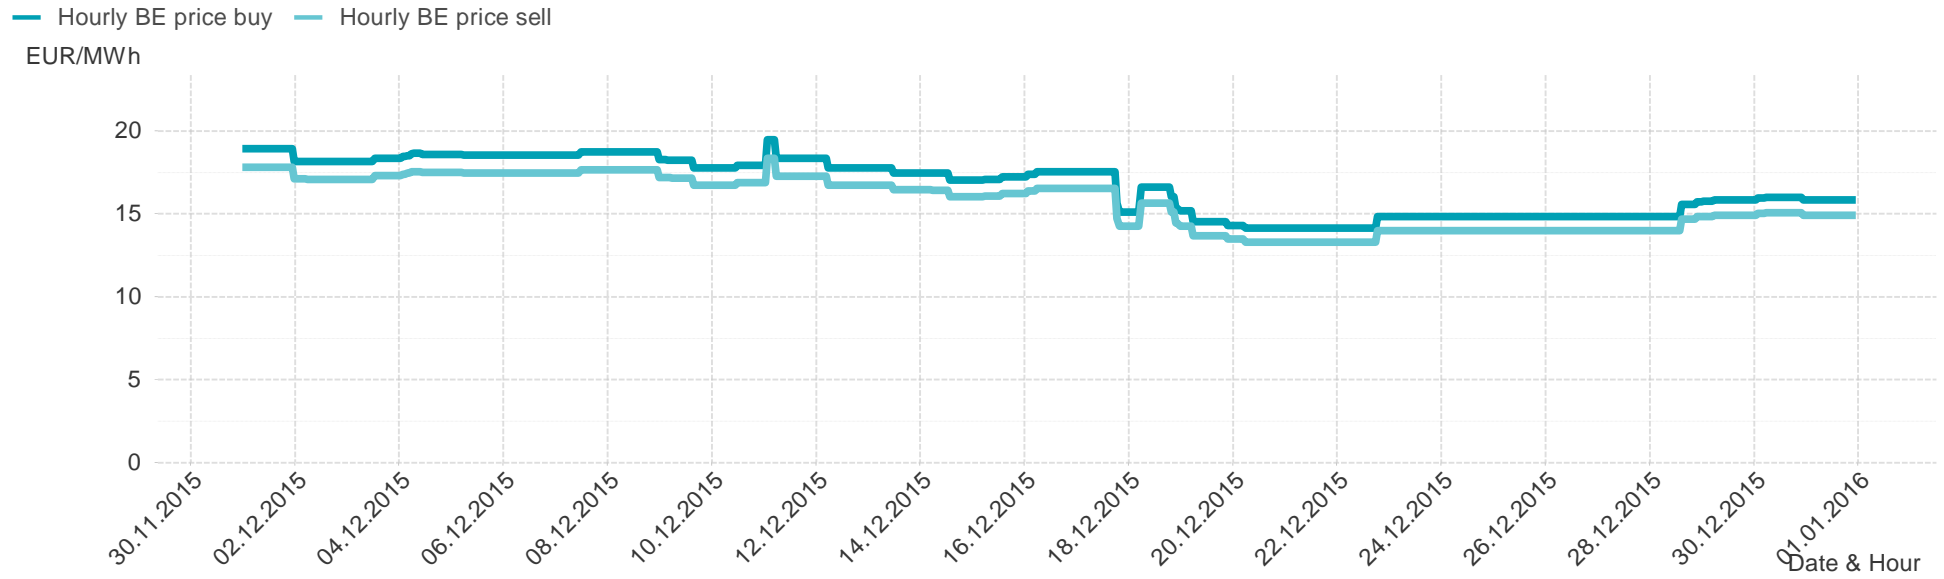

Hourly balanced balance energy price