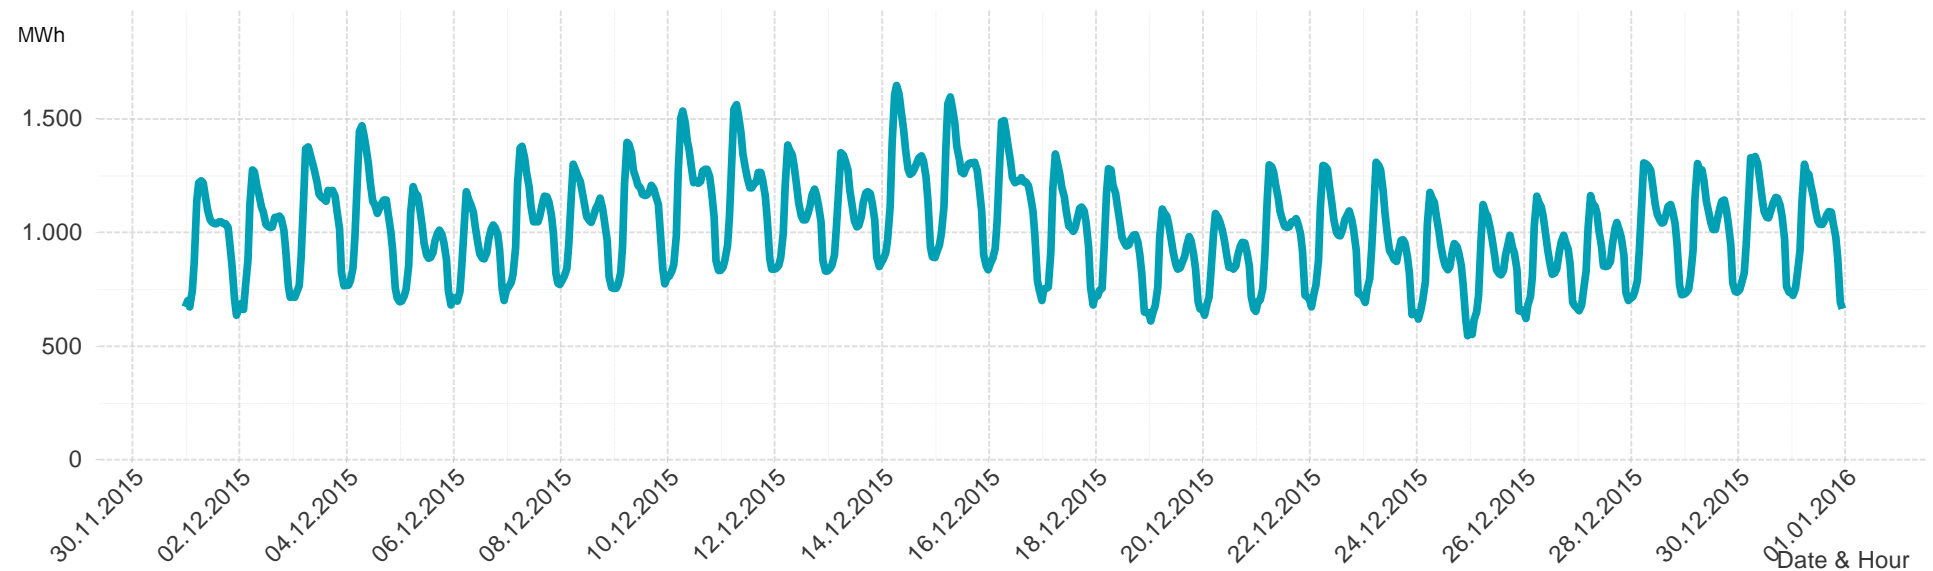

Energy**Monitor**.at

Gas Report

Marketarea "Tirol & Vorarlberg"

Month: Dec 2015

Imbalance of the marketarea "Tirol & Vorarlberg" per day

Consumption of the market area "Tirol & Vorarlberg" per day

Imbalance of the market area "Tirol & Vorarlberg" per hour

Consumption of the market area "Tirol & Vorarlberg" per hour

Hourly balanced balance energy price

Hourly balanced balance energy volume

Daily balanced balance energy price

Daily balanced balance energy volumes

Daily spot reference price