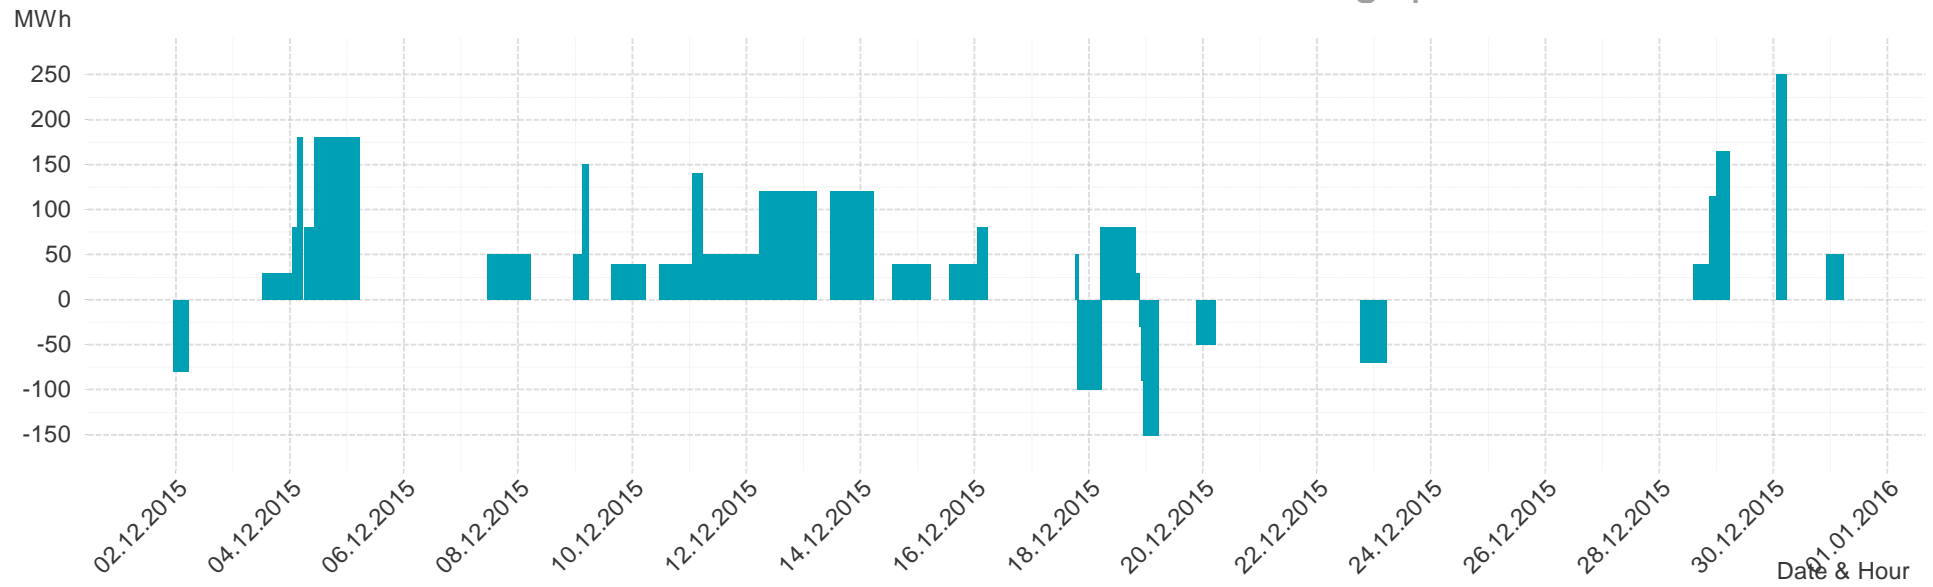

Energy**Monitor**.at

Gas Report

Marketarea "Tirol & Vorarlberg"

Month: Dec 2015

Imbalance of the marketarea "Tirol & Vorarlberg" per day

Consumption of the market area "Tirol & Vorarlberg" per day

Imbalance of the market area "Tirol & Vorarlberg" per hour

Consumption of the market area "Tirol & Vorarlberg" per hour

Hourly balanced balance energy price

Hourly balanced balance energy volume

Daily balanced balance energy price

Daily balanced balance energy volumes

Daily spot reference price