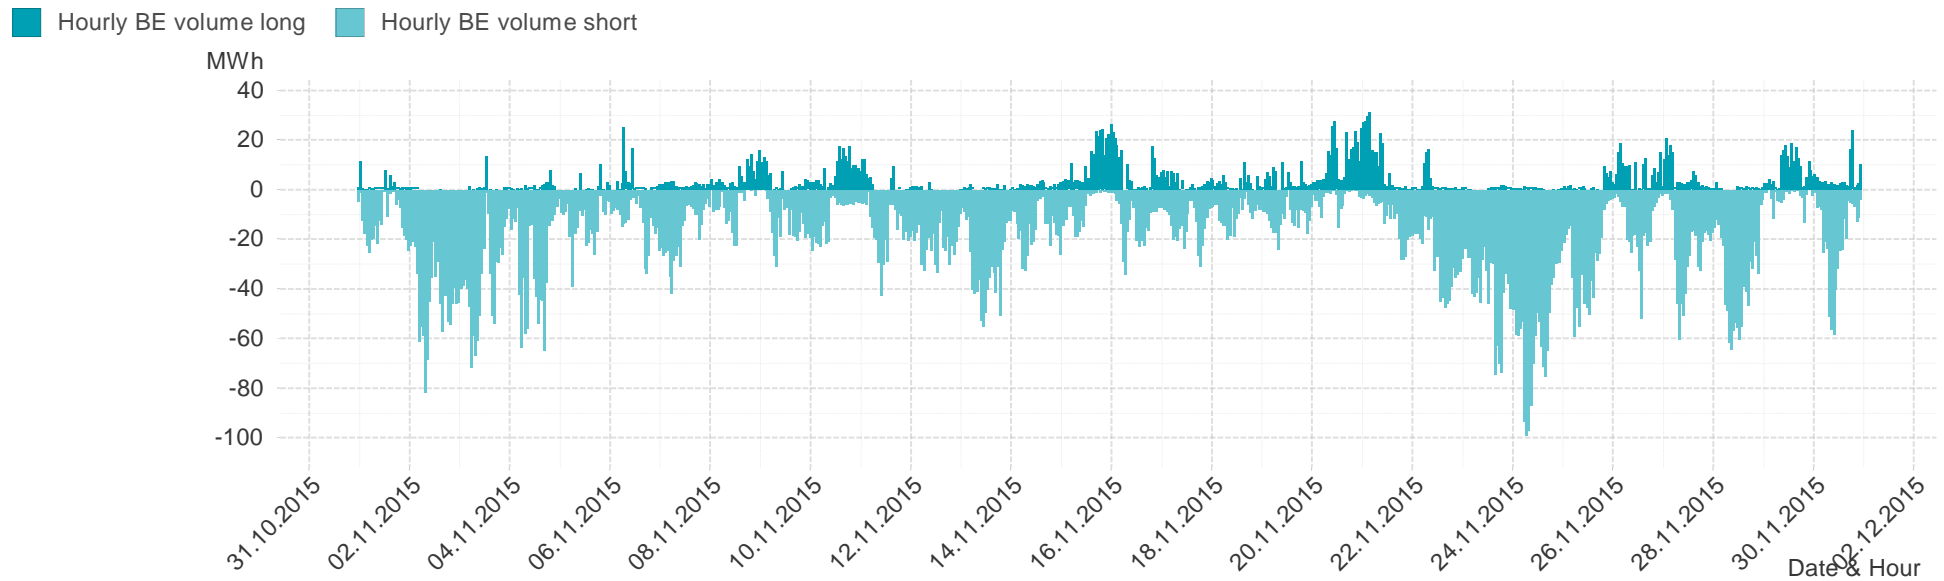

Hourly balanced balance energy volume