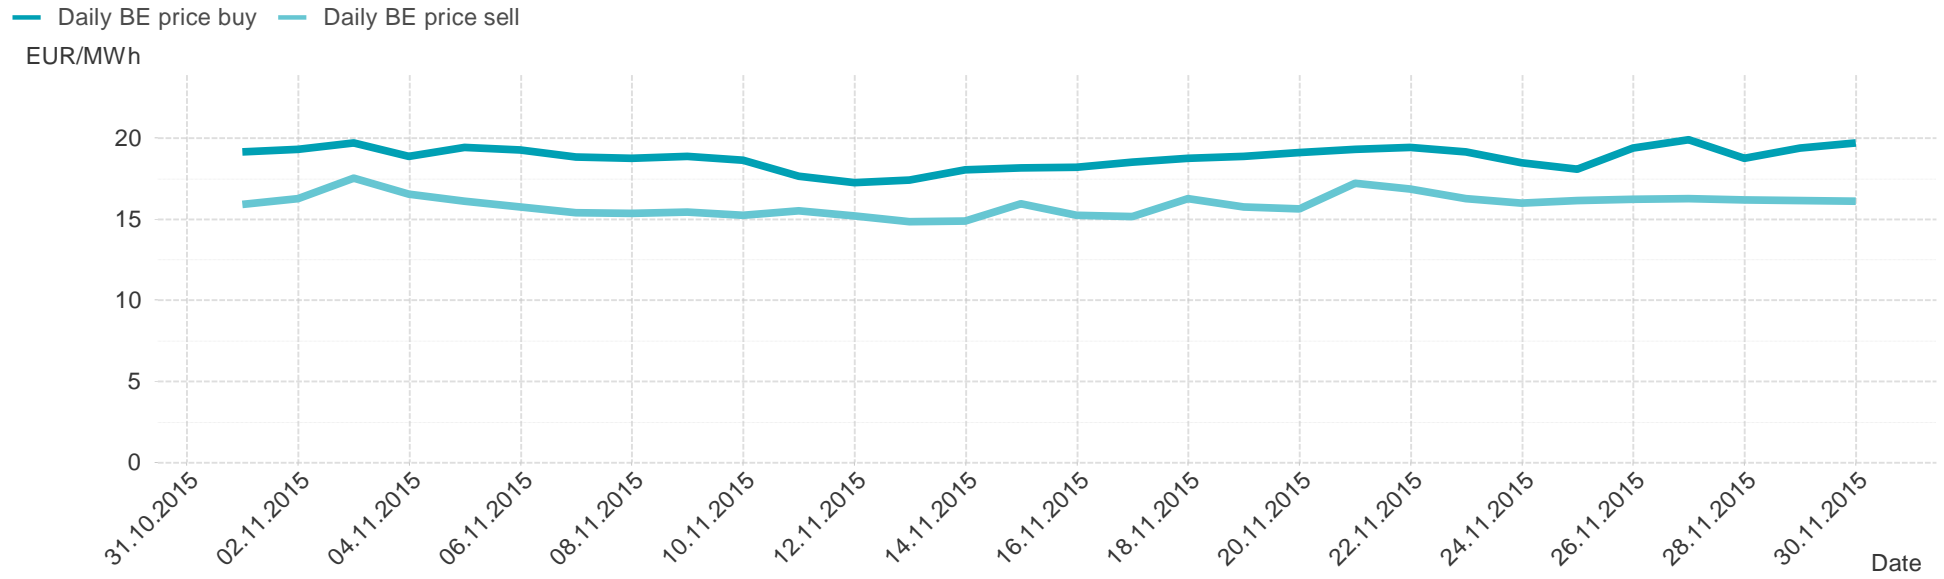

Daily balanced balance energy price