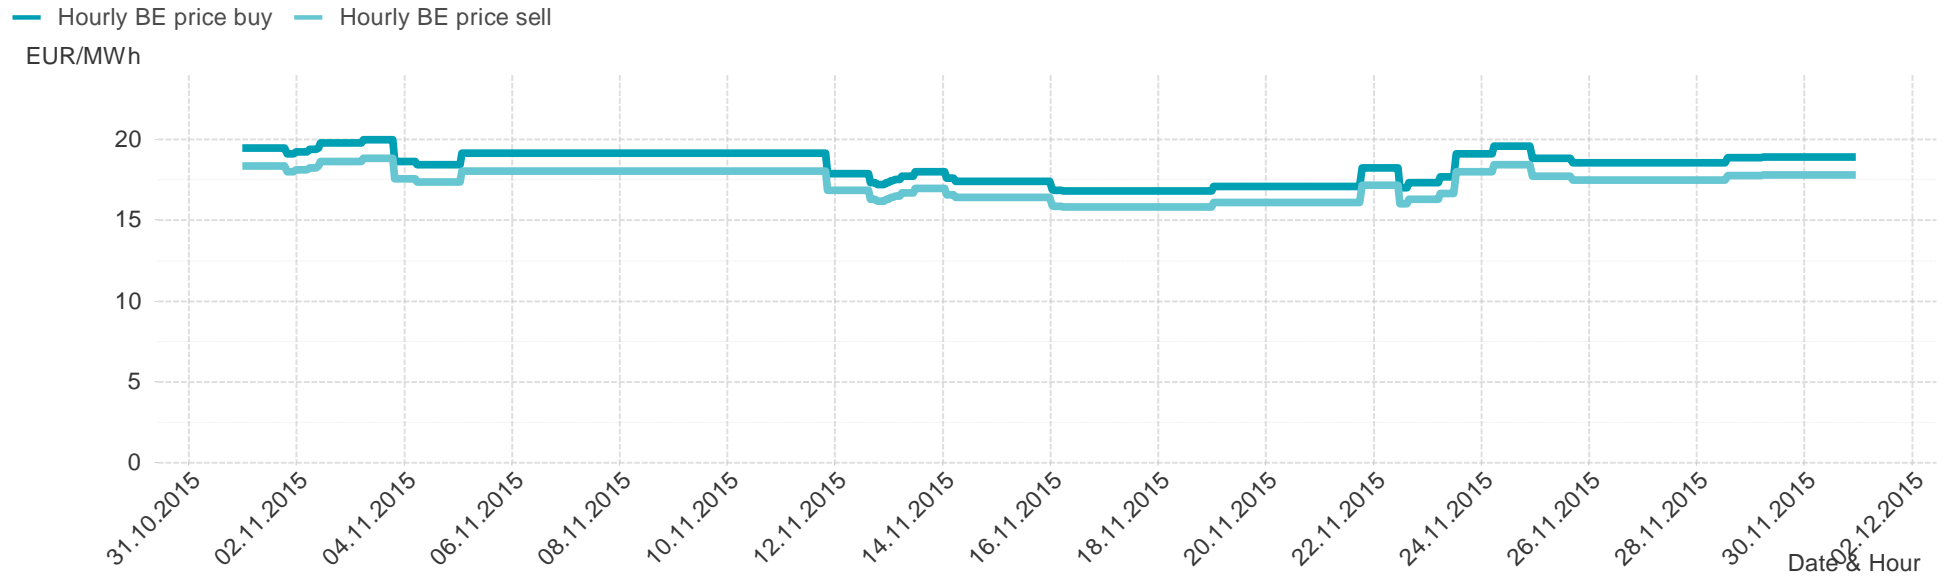

Hourly balanced balance energy price