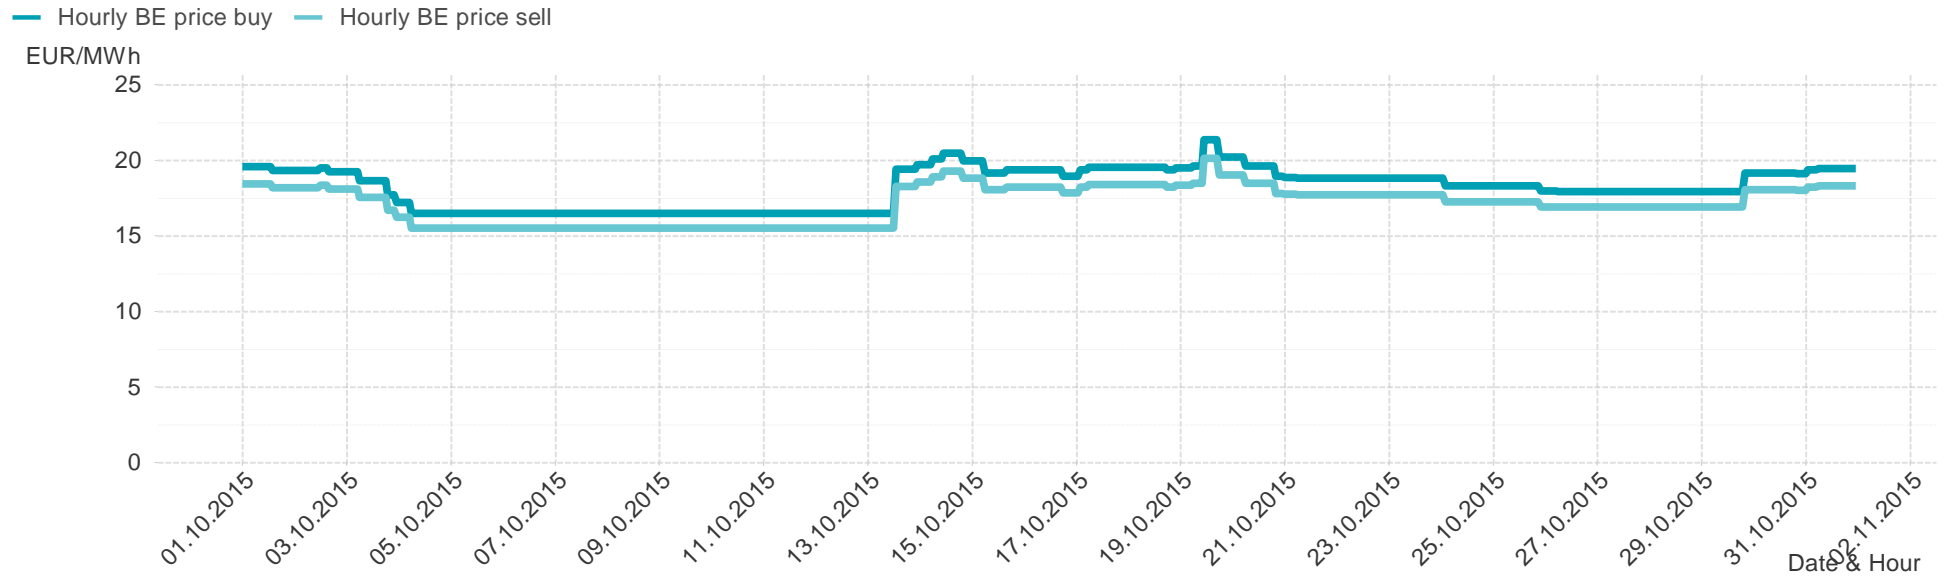

Hourly balanced balance energy price