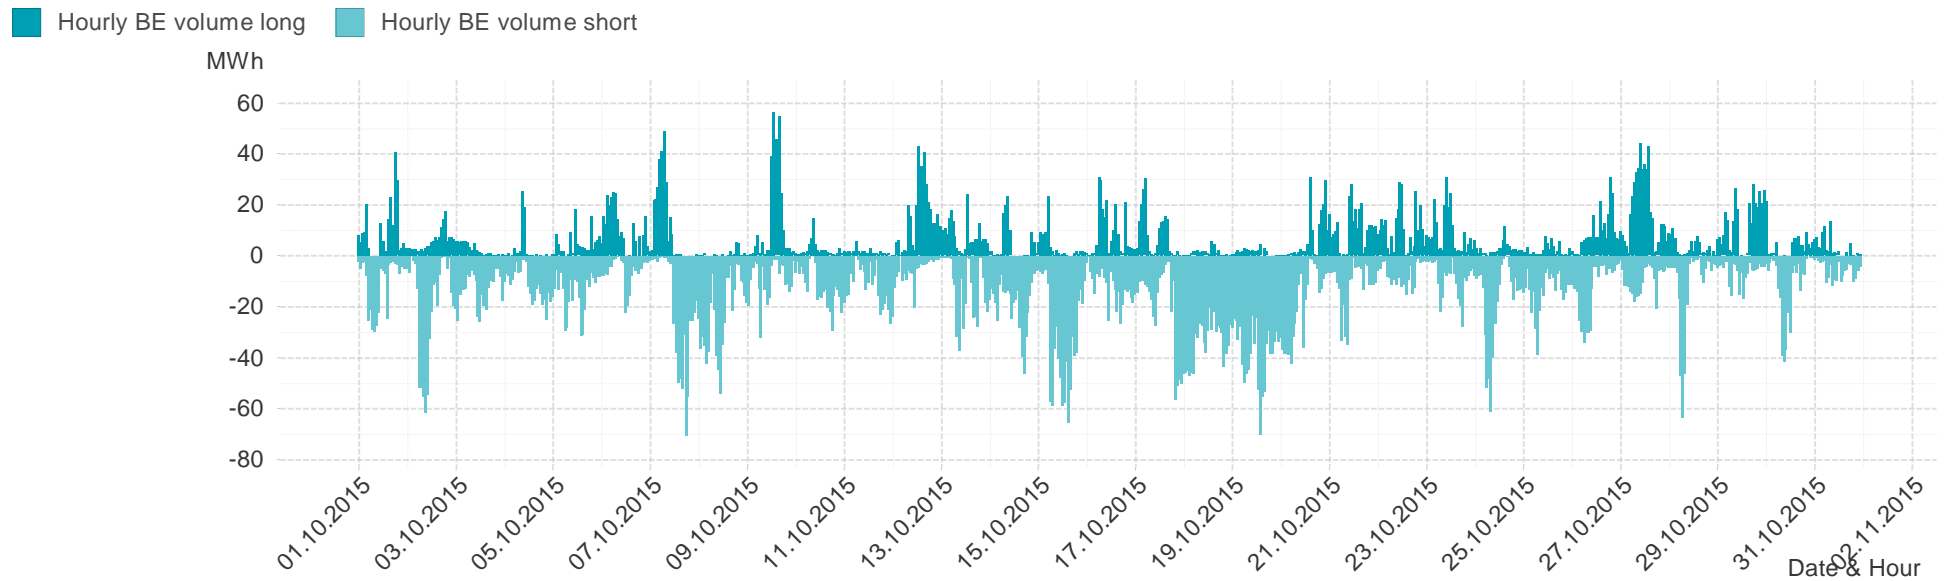

Hourly balanced balance energy volume