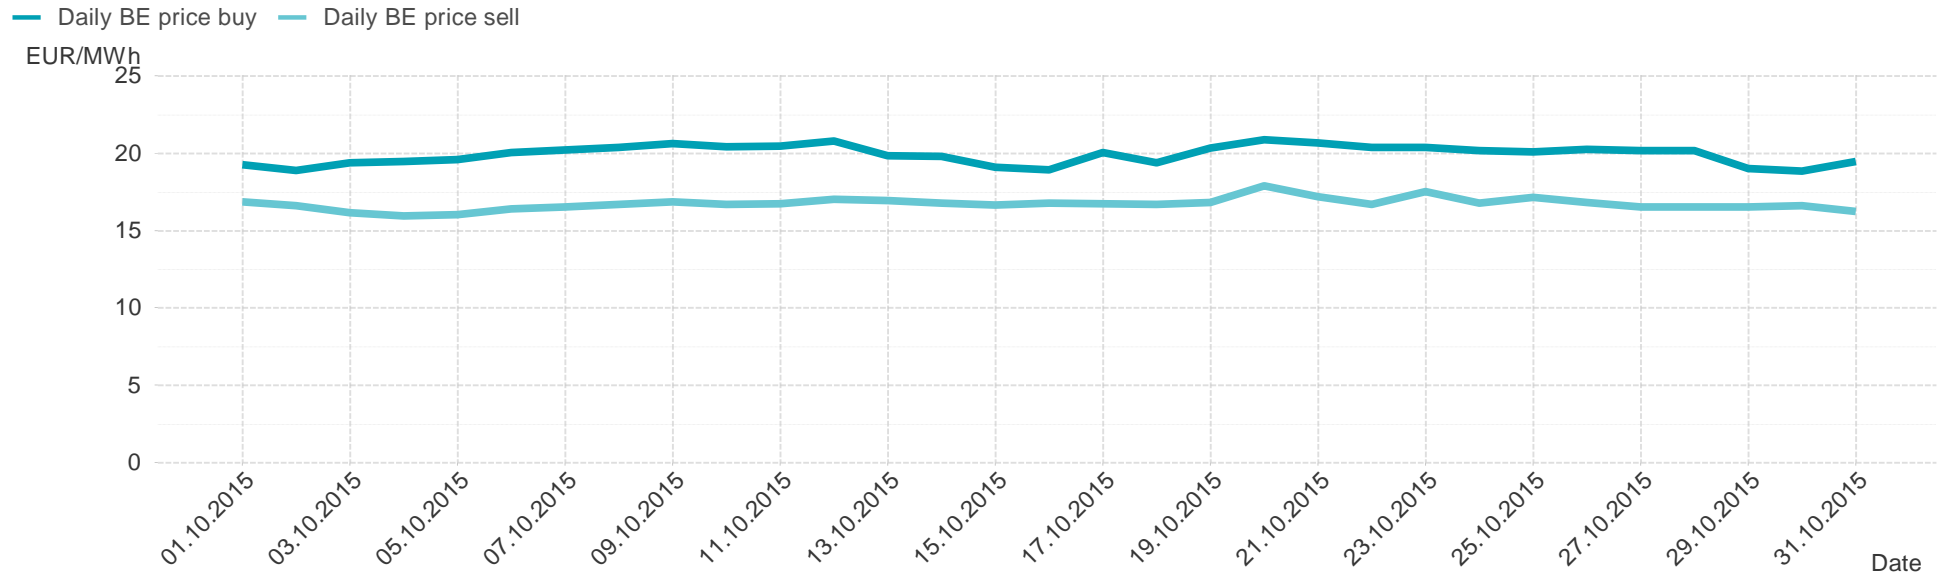

Daily balanced balance energy price