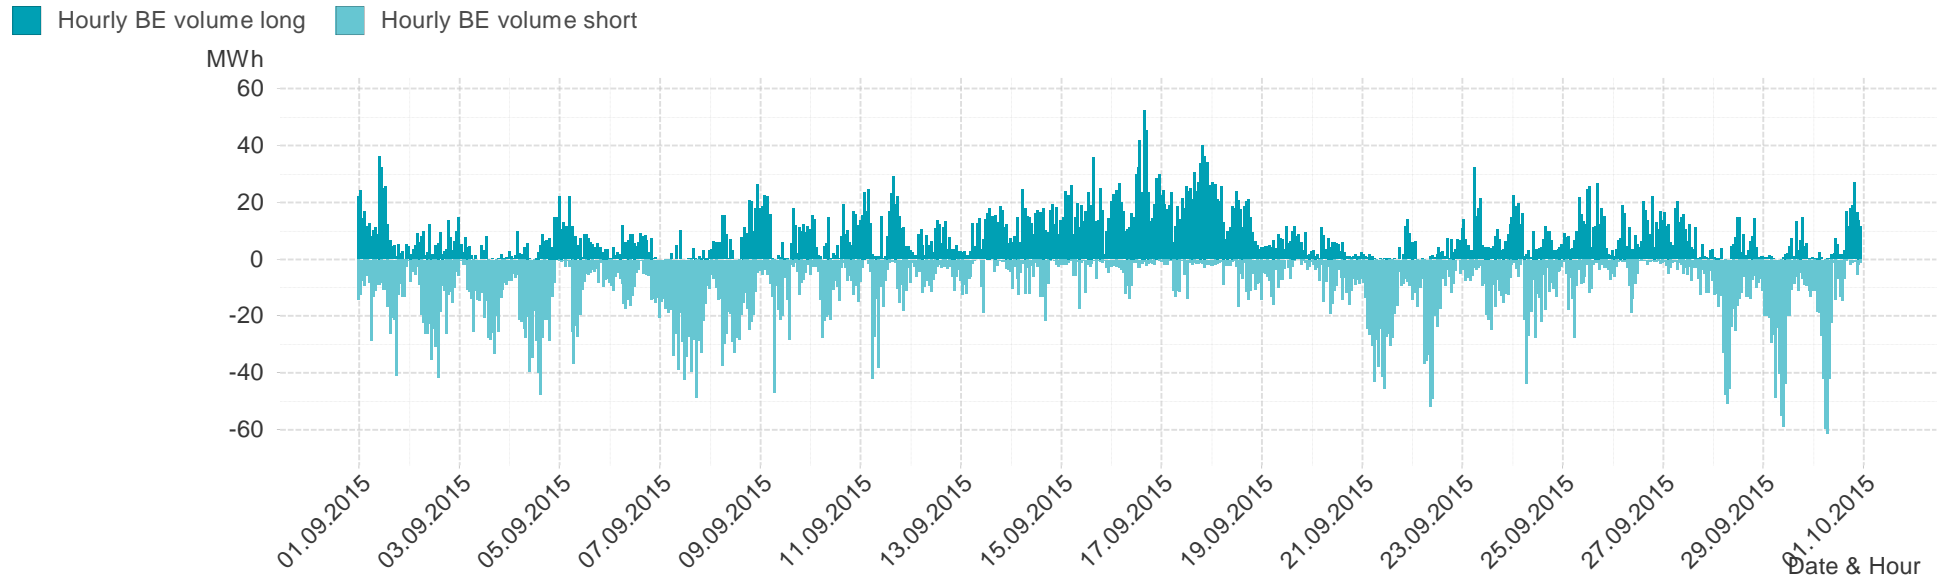

Consumption of the market area "Tirol & Vorarlberg" per hour

Hourly balanced balance energy price

Hourly balanced balance energy volume

Daily balanced balance energy price

Daily balanced balance energy volumes

Daily spot reference price