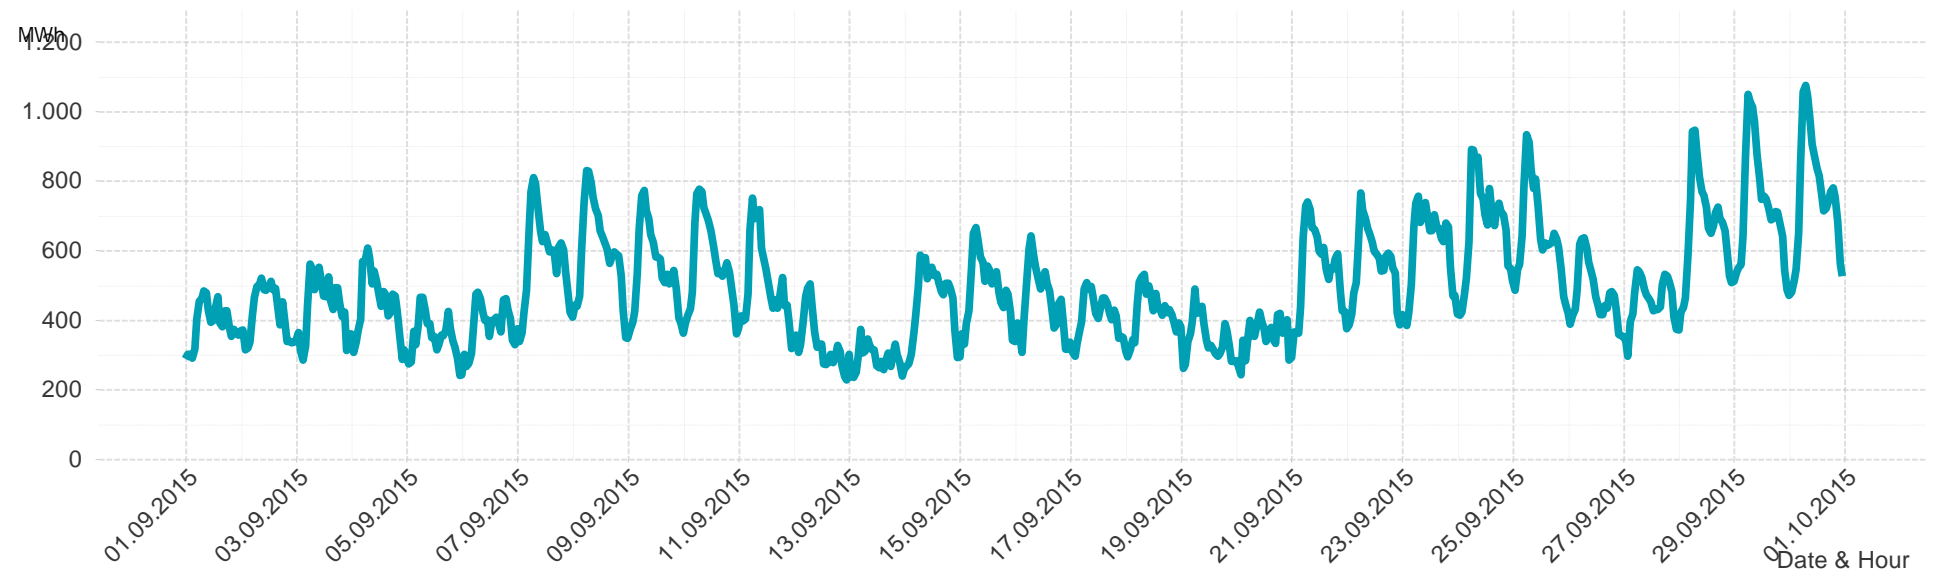

Energy**Monitor**.at

Gas Report

Marketarea "Tirol & Vorarlberg"

Month: Sep 2015

Imbalance of the marketarea "Tirol & Vorarlberg" per day

Consumption of the market area "Tirol & Vorarlberg" per day

Imbalance of the market area "Tirol & Vorarlberg" per hour

Consumption of the market area "Tirol & Vorarlberg" per hour

Hourly balanced balance energy price

Hourly balanced balance energy volume

Daily balanced balance energy price

Daily balanced balance energy volumes

Daily spot reference price