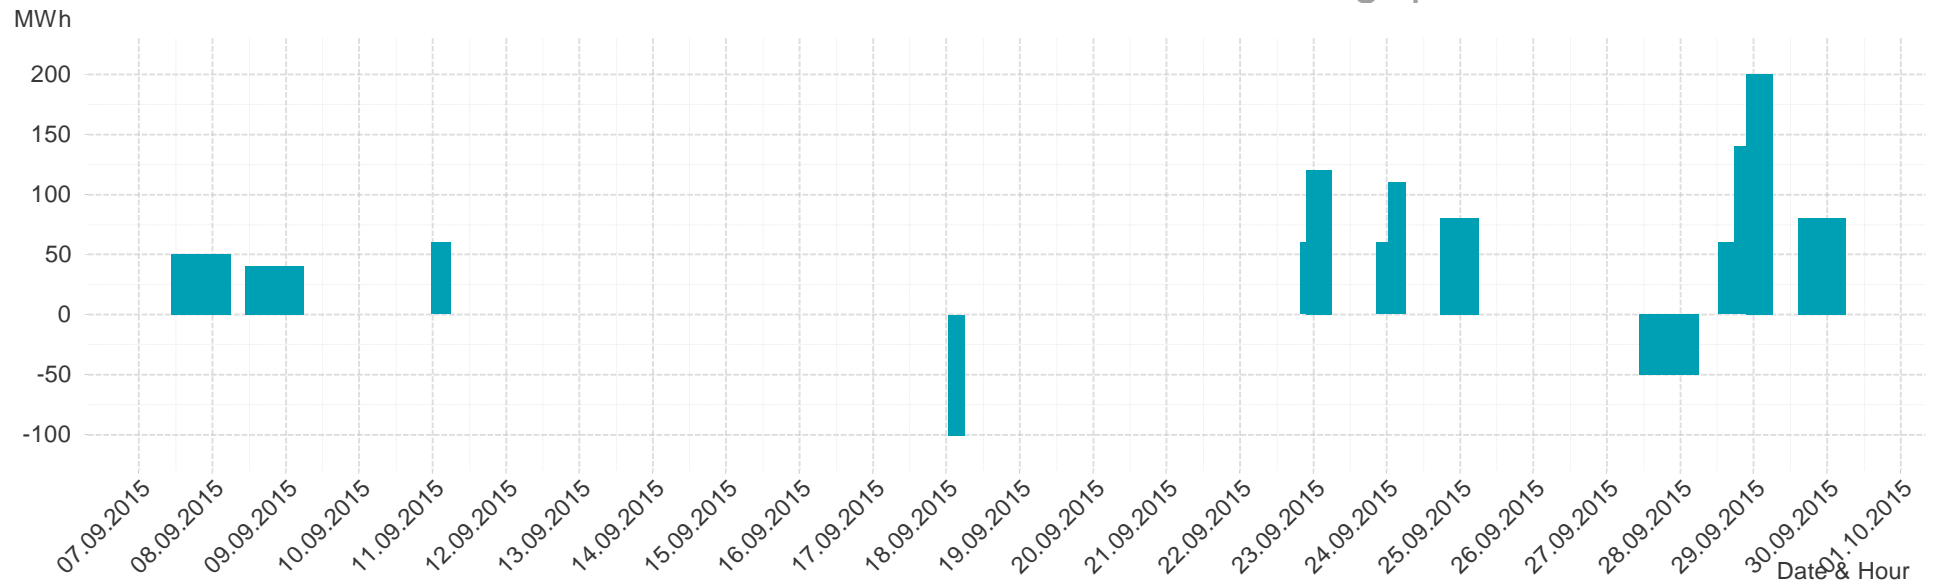

Consumption of the market area "Tirol & Vorarlberg" per hour

Hourly balanced balance energy price

Hourly balanced balance energy volume

Daily balanced balance energy price

Daily balanced balance energy volumes

Daily spot reference price