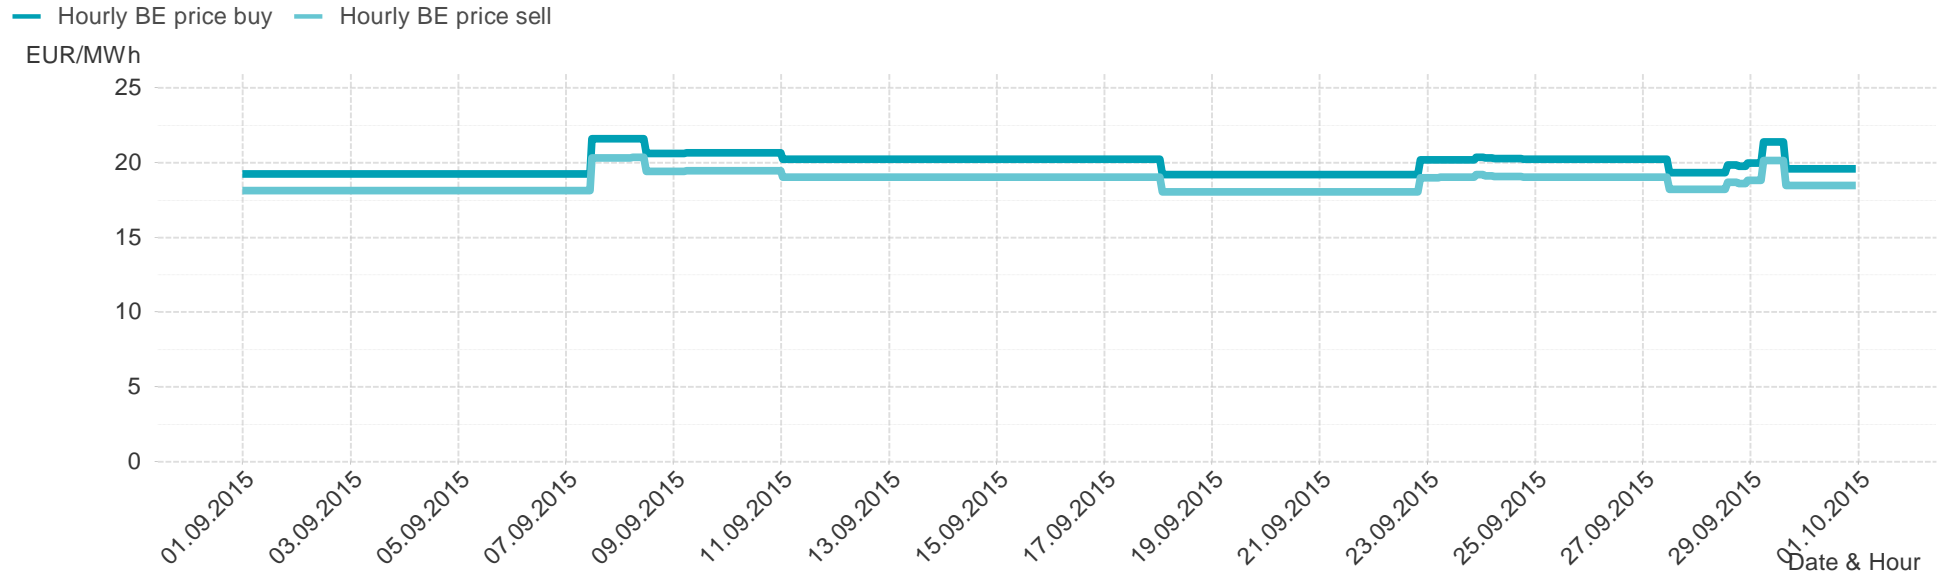

Hourly balanced balance energy price