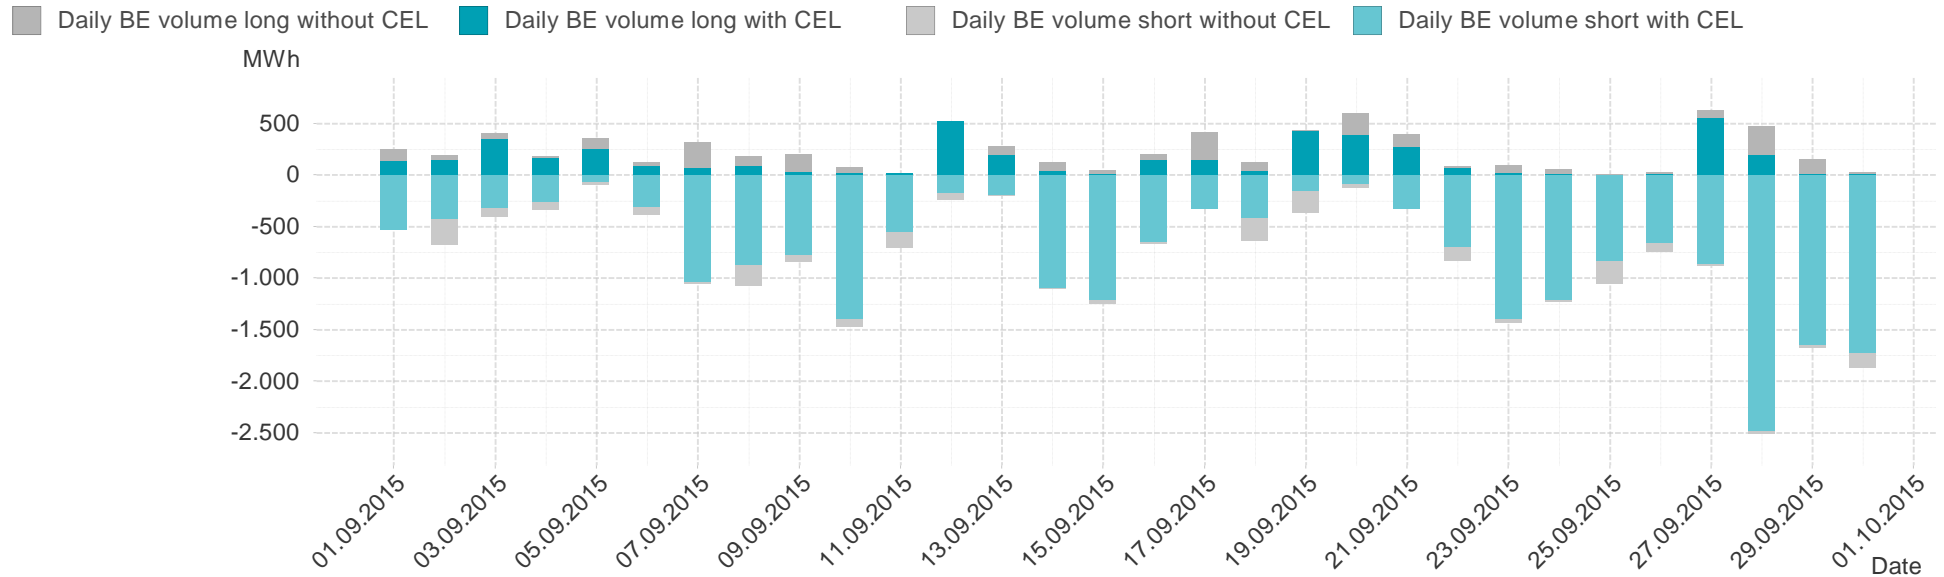

Consumption of the market area "Tirol & Vorarlberg" per hour

Hourly balanced balance energy price

Hourly balanced balance energy volume

Daily balanced balance energy price

Daily balanced balance energy volumes

Daily spot reference price