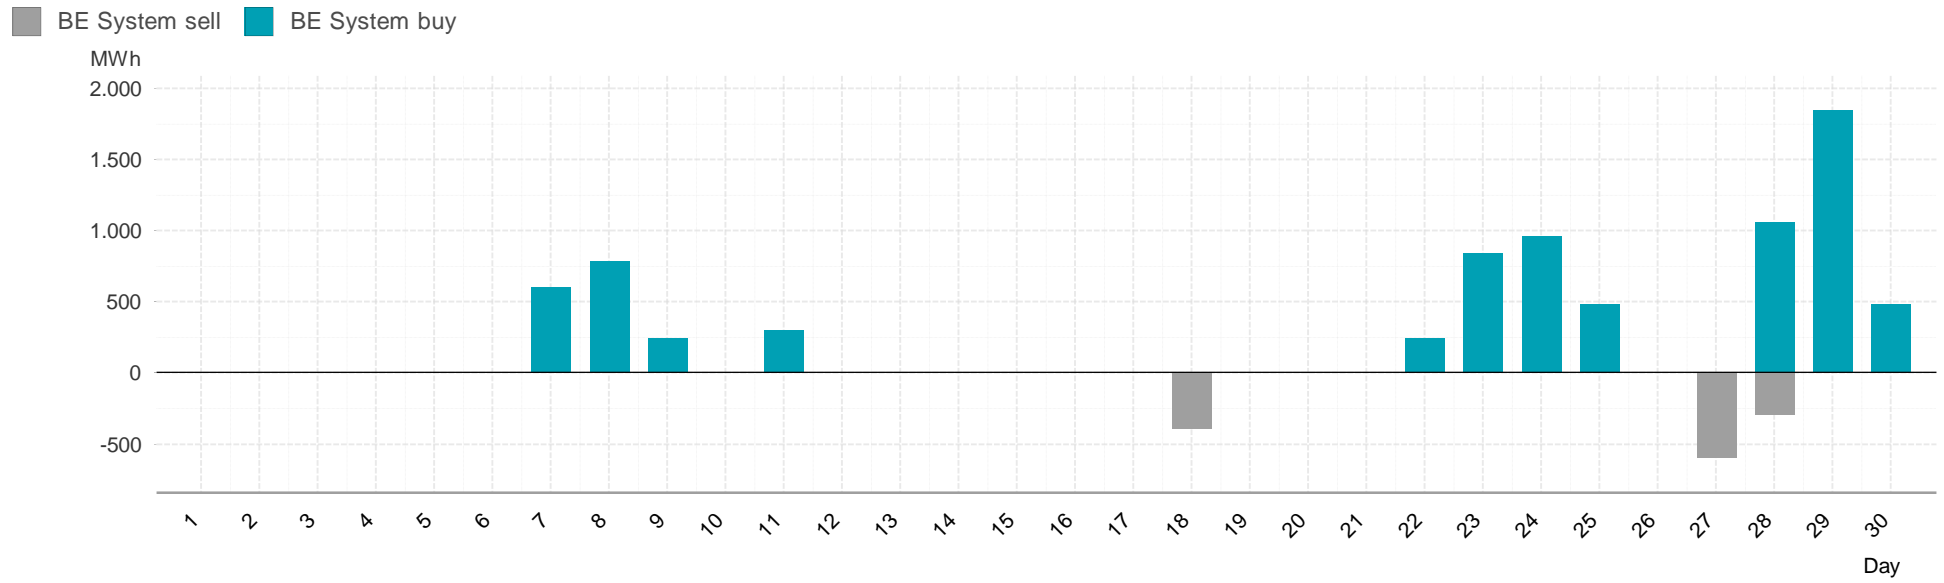

Energy**Monitor**.at

Gas Report

Marketarea "Tirol & Vorarlberg"

Month: Sep 2015

Imbalance of the marketarea "Tirol & Vorarlberg" per day

Consumption of the market area "Tirol & Vorarlberg" per day

Imbalance of the market area "Tirol & Vorarlberg" per hour

Consumption of the market area "Tirol & Vorarlberg" per hour

Hourly balanced balance energy price

Hourly balanced balance energy volume

Daily balanced balance energy price

Daily balanced balance energy volumes

Daily spot reference price