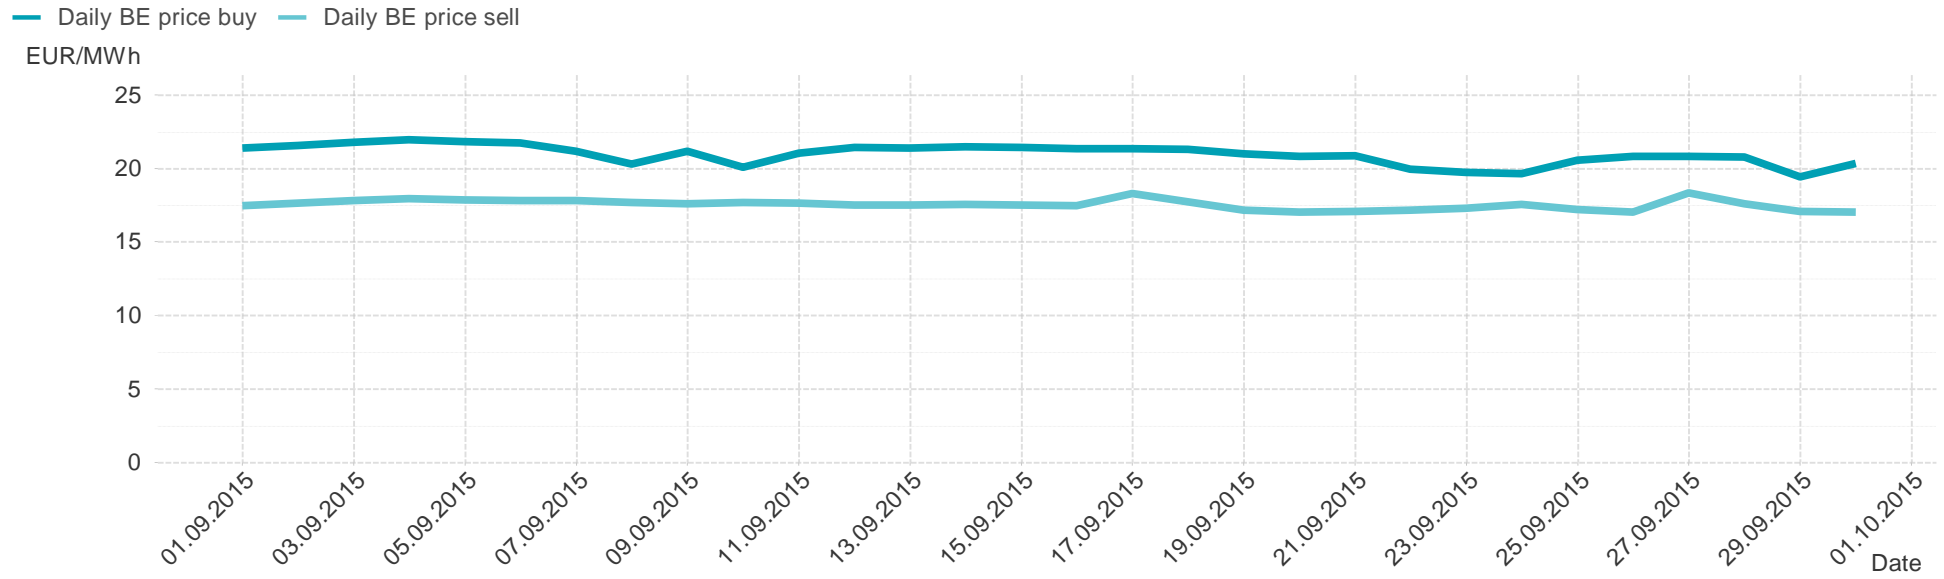

Consumption of the market area "Tirol & Vorarlberg" per hour

Hourly balanced balance energy price

Hourly balanced balance energy volume

Daily balanced balance energy price

Daily balanced balance energy volumes

Daily spot reference price