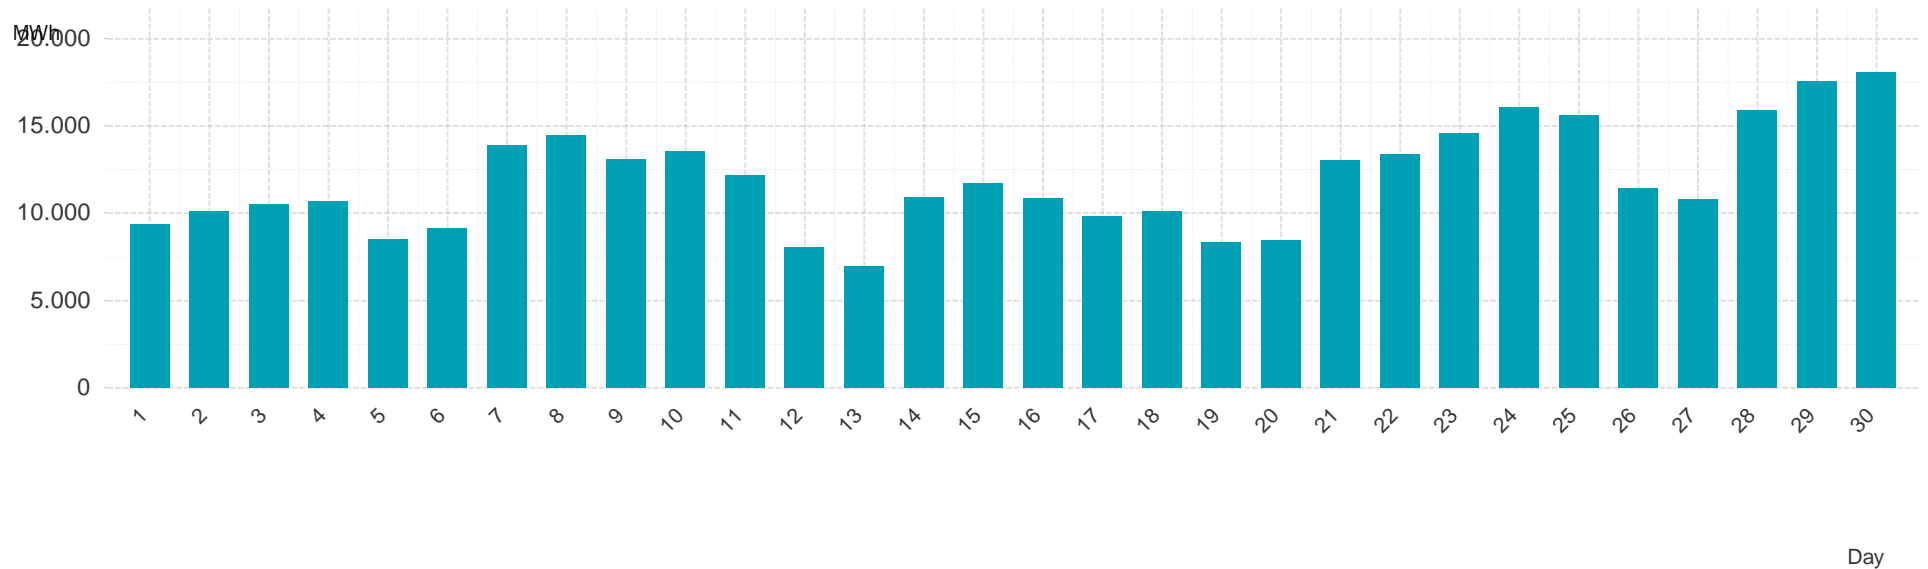

Energy**Monitor**.at

Gas Report

Marketarea "Tirol & Vorarlberg"

Month: Sep 2015

Imbalance of the marketarea "Tirol & Vorarlberg" per day

Consumption of the market area "Tirol & Vorarlberg" per day

Imbalance of the market area "Tirol & Vorarlberg" per hour

Consumption of the market area "Tirol & Vorarlberg" per hour

Hourly balanced balance energy price

Hourly balanced balance energy volume

Daily balanced balance energy price

Daily balanced balance energy volumes

Daily spot reference price