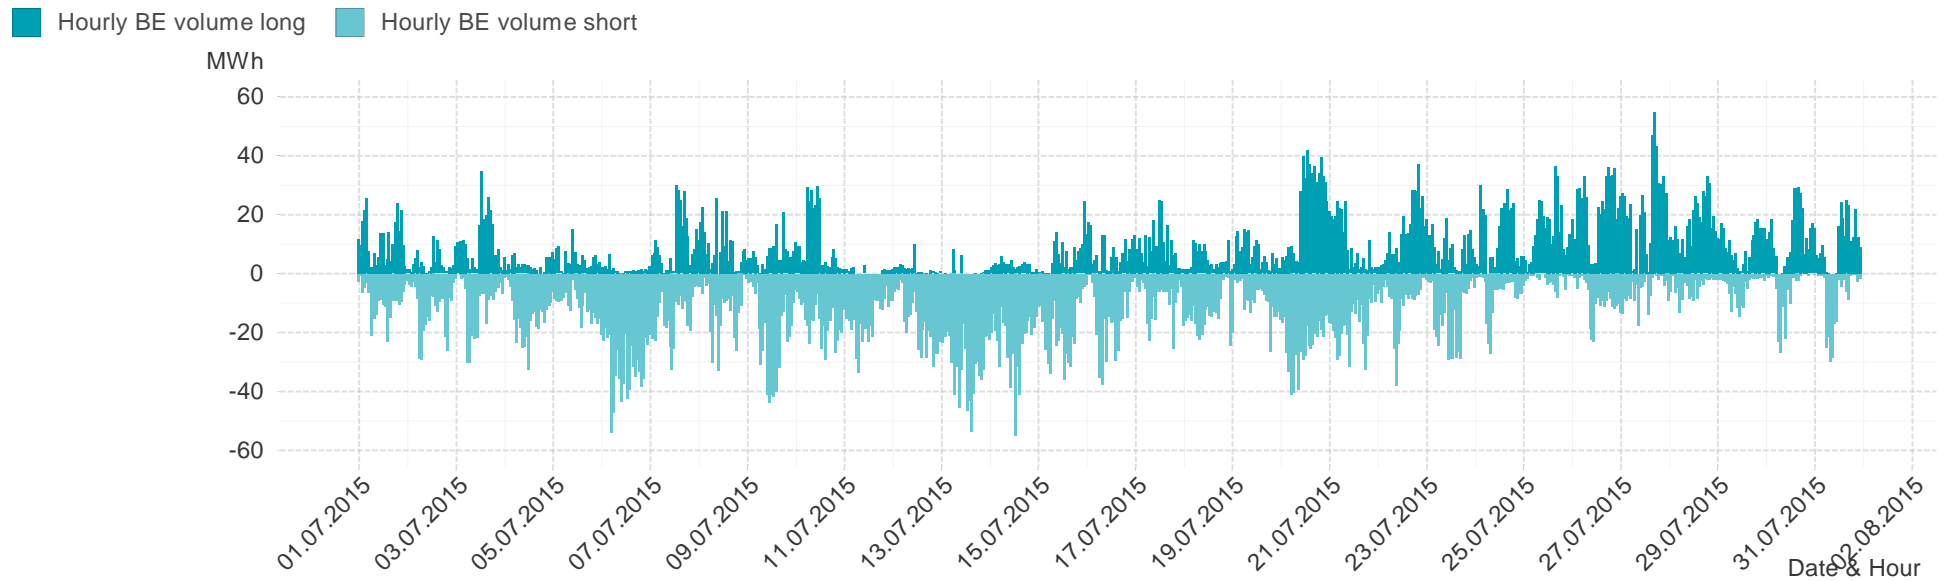

Hourly balanced balance energy volume