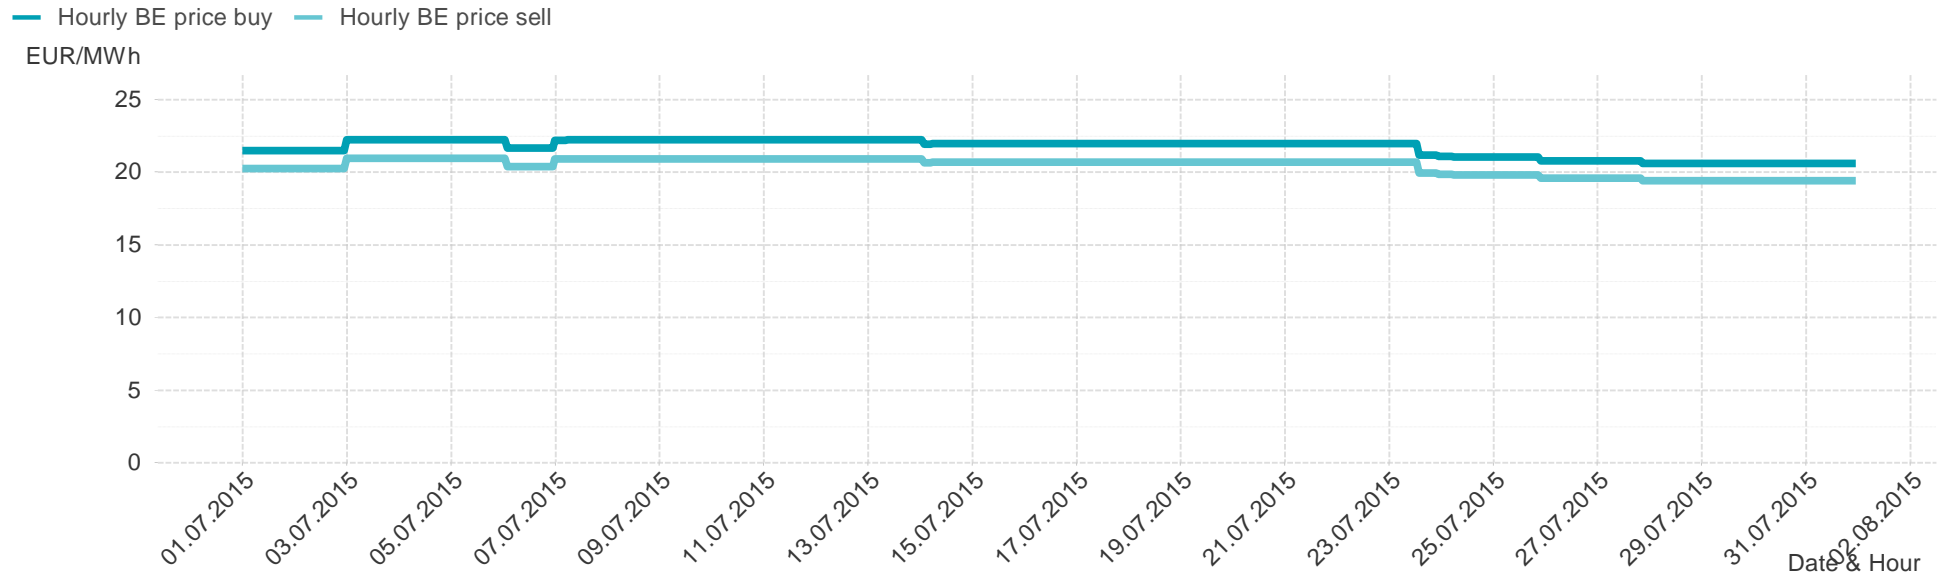

Hourly balanced balance energy price