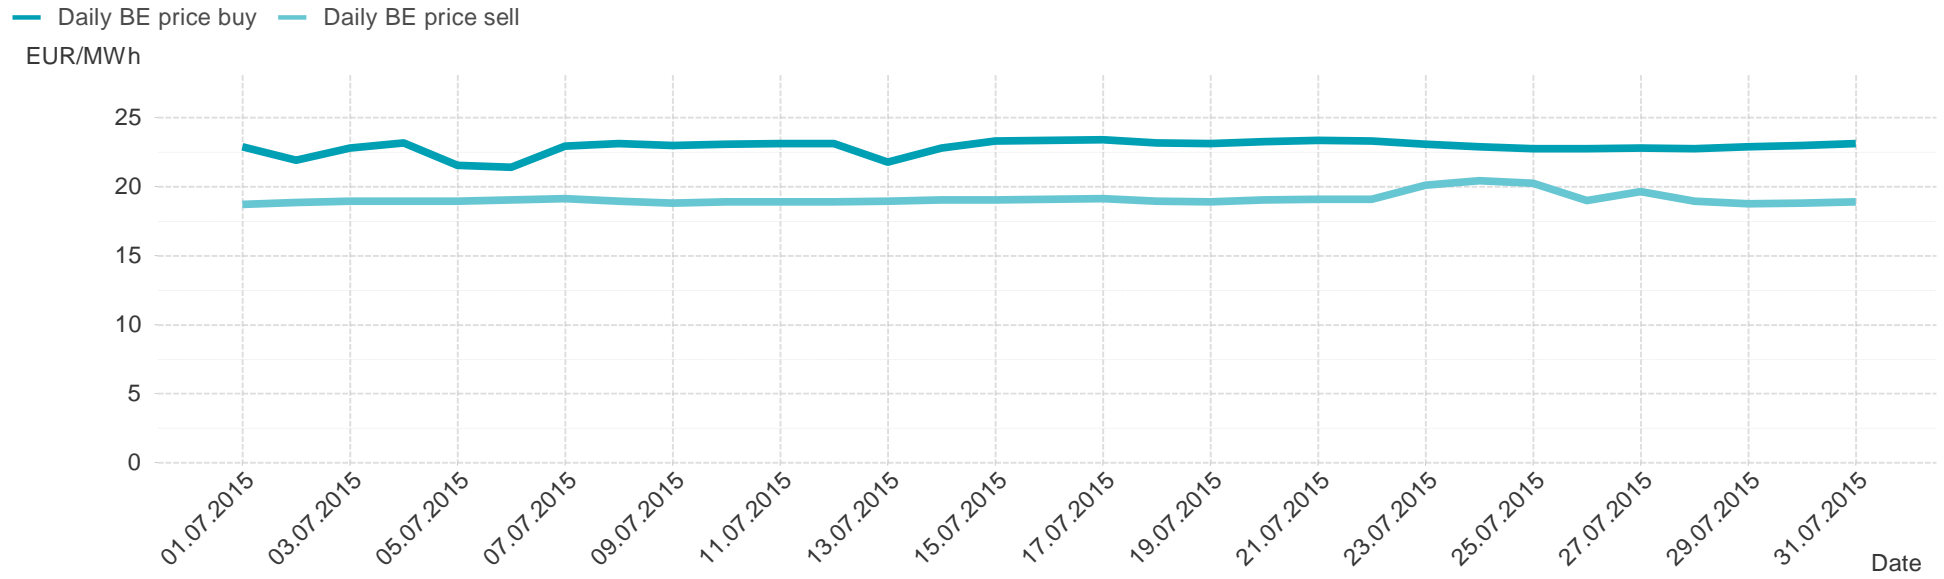

Daily balanced balance energy price