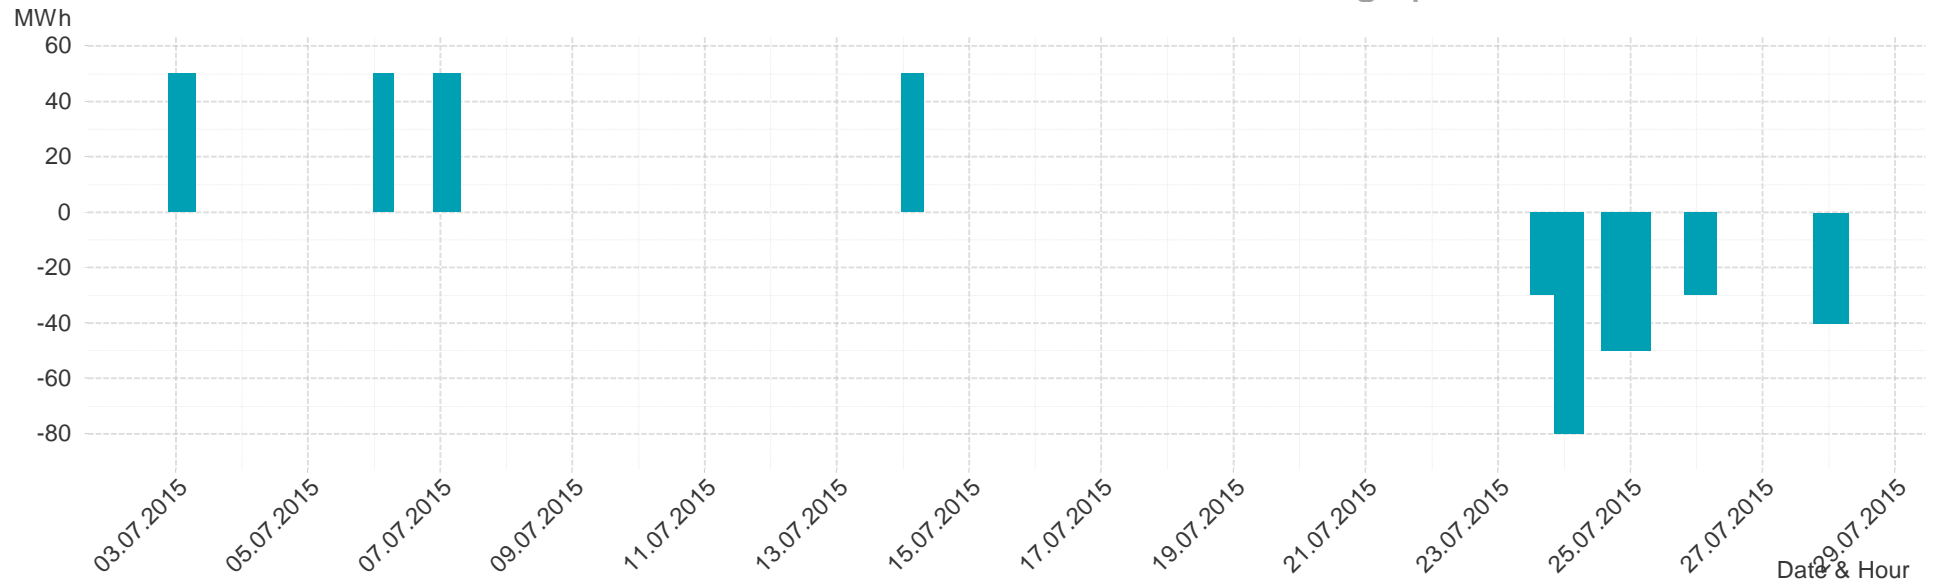

Imbalance of the market area "Tirol & Vorarlberg" per hour