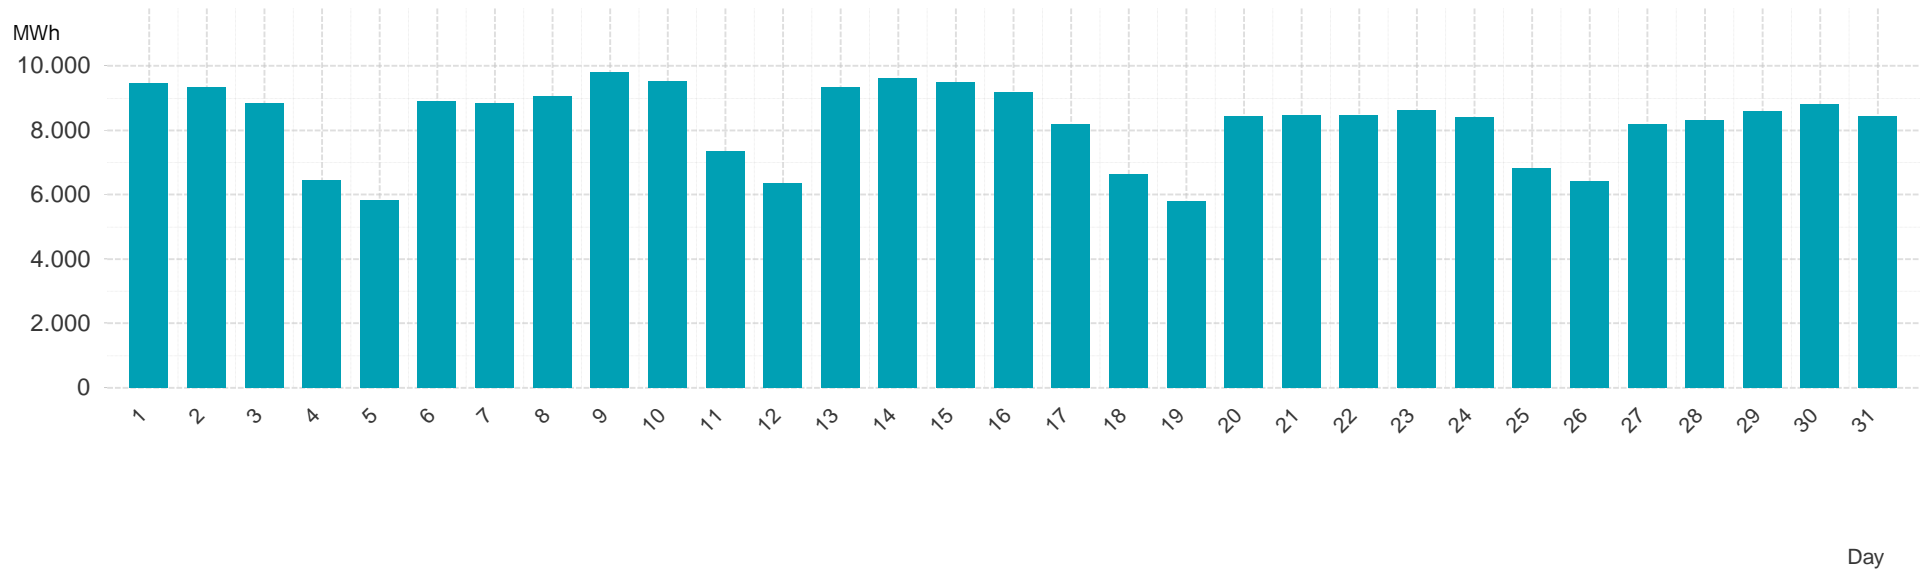

Consumption of the market area "Tirol & Vorarlberg" per day