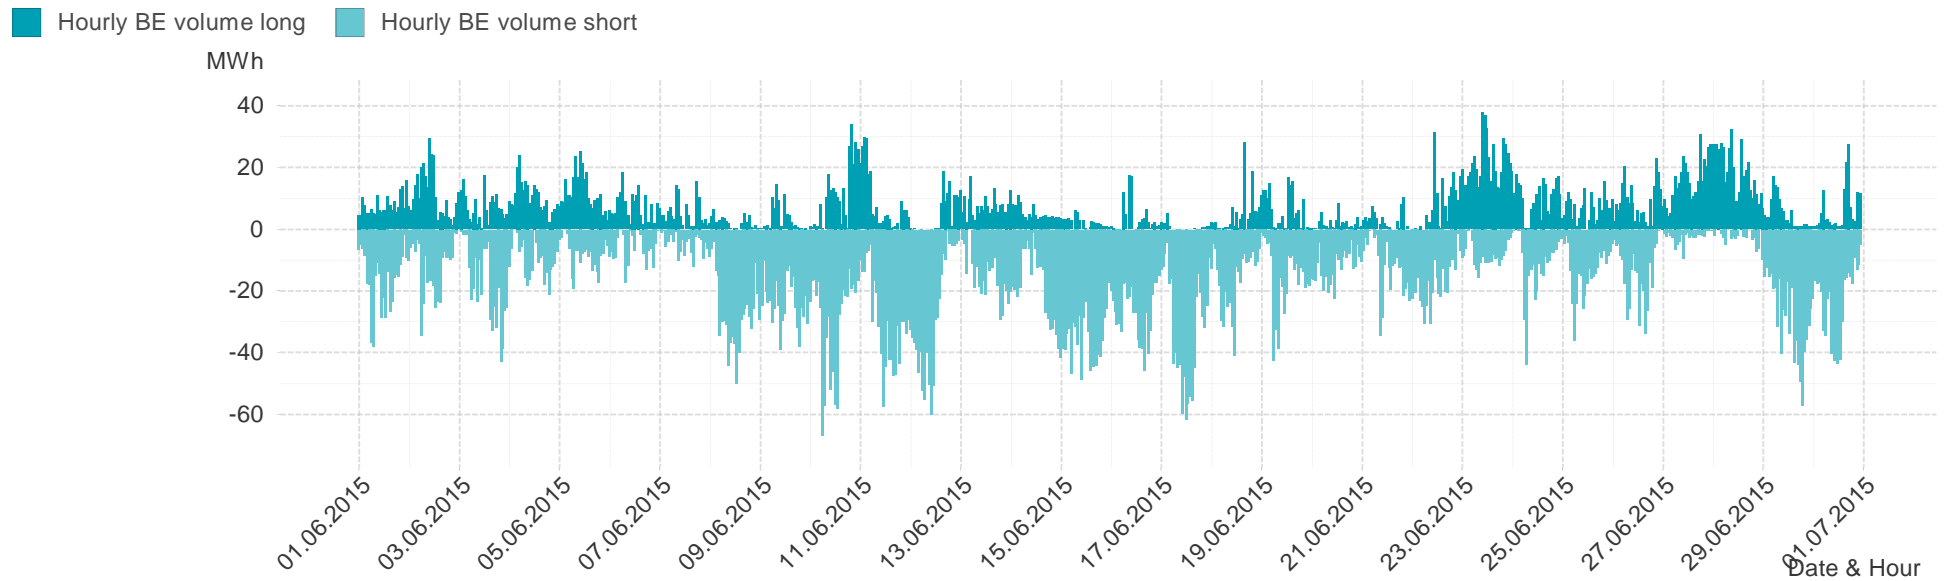

Hourly balanced balance energy volume