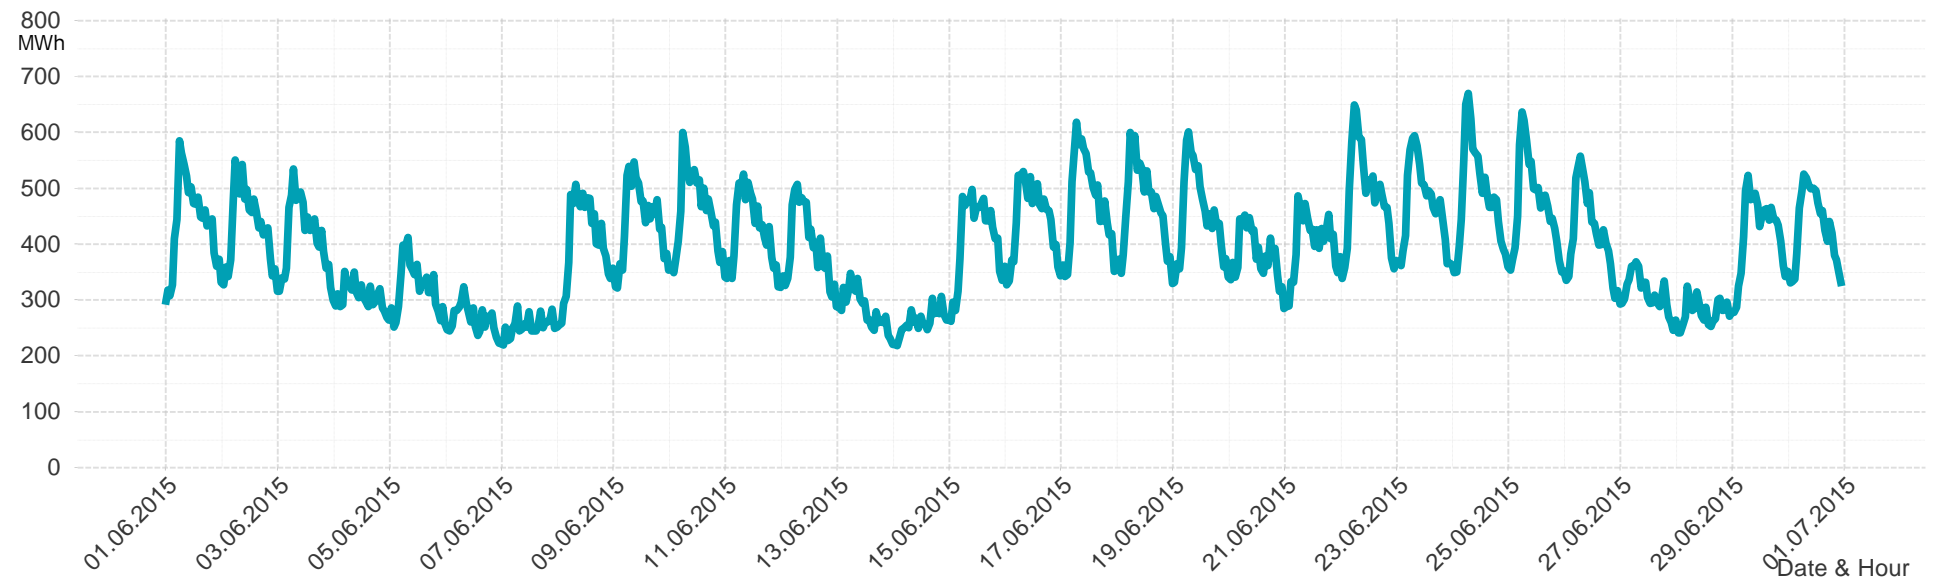

Consumption of the market area "Tirol & Vorarlberg" per hour