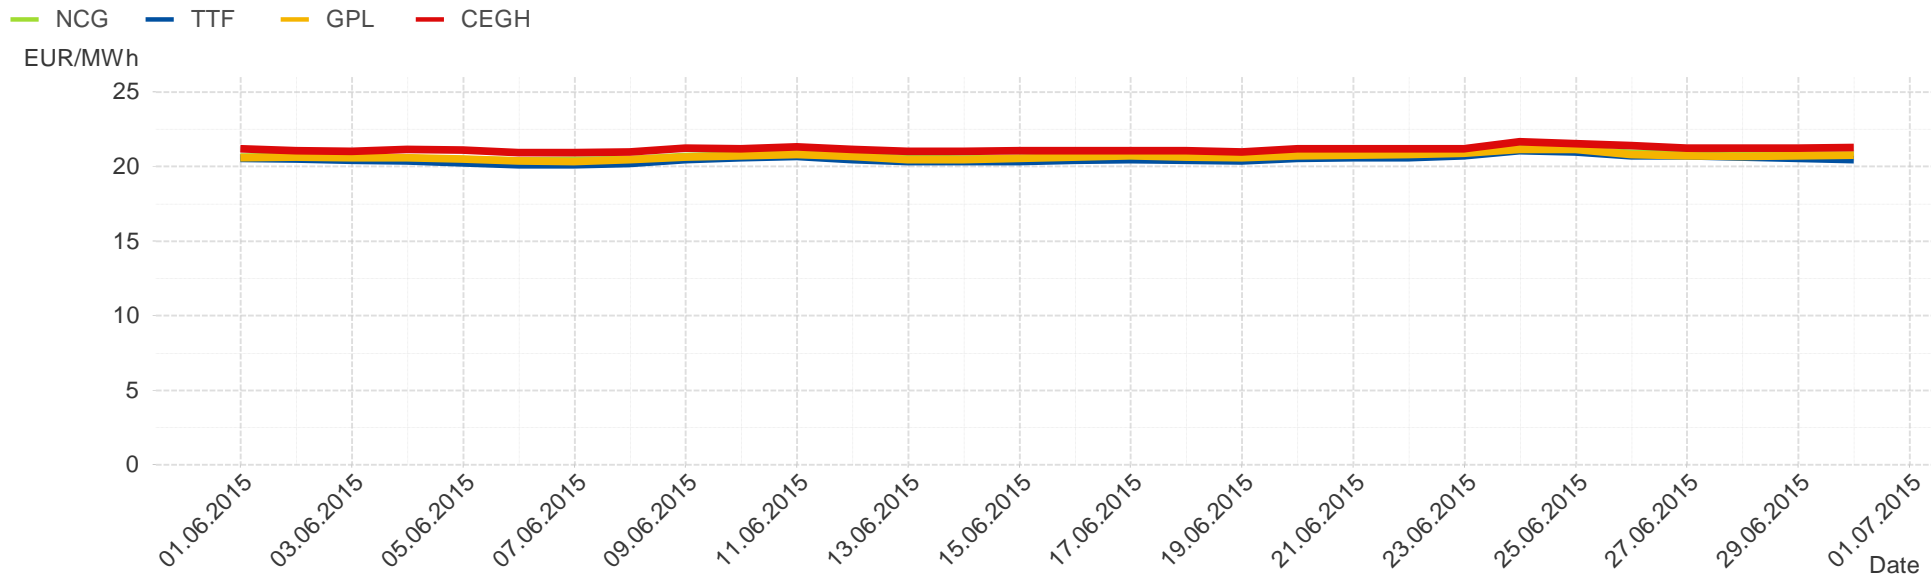

Daily spot reference price