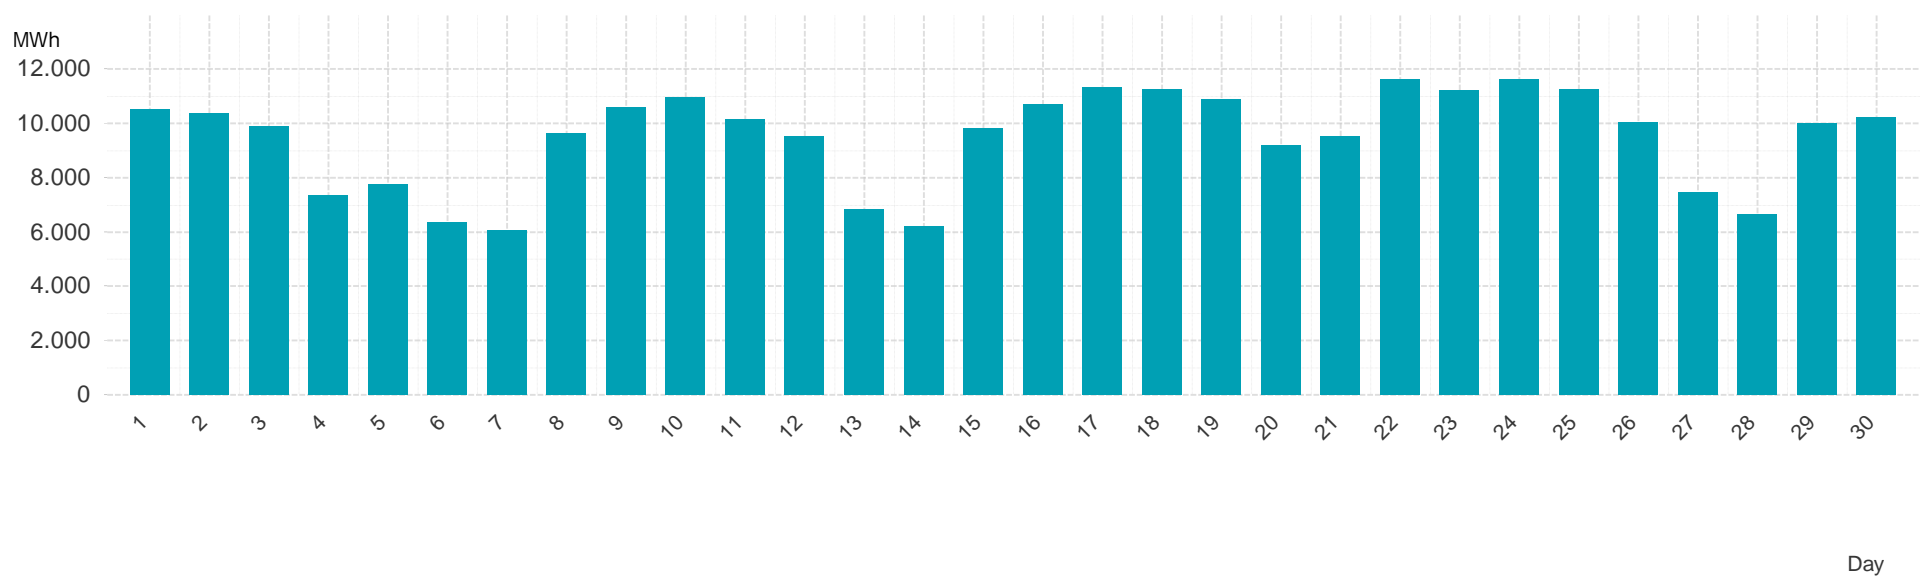

Consumption of the market area "Tirol & Vorarlberg" per day