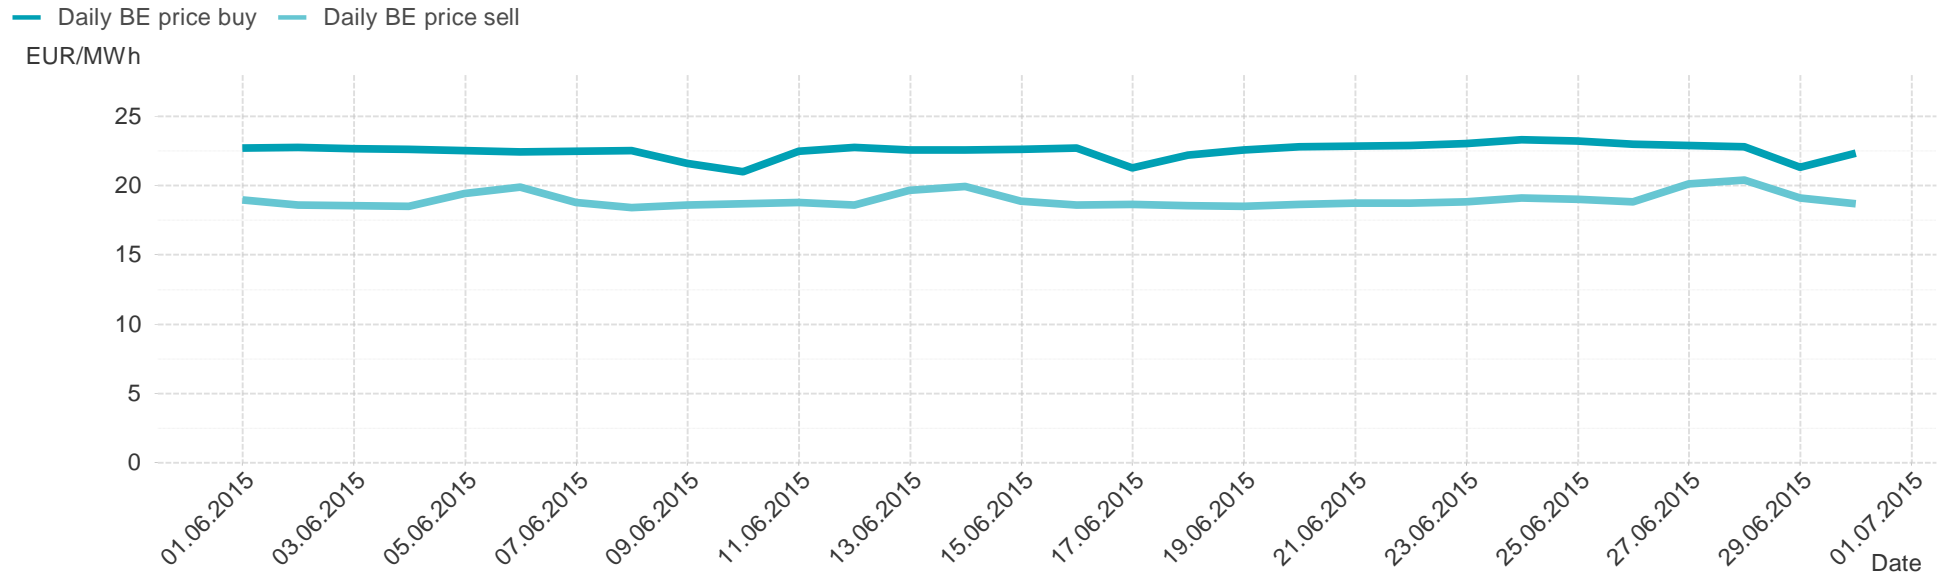

Daily balanced balance energy price