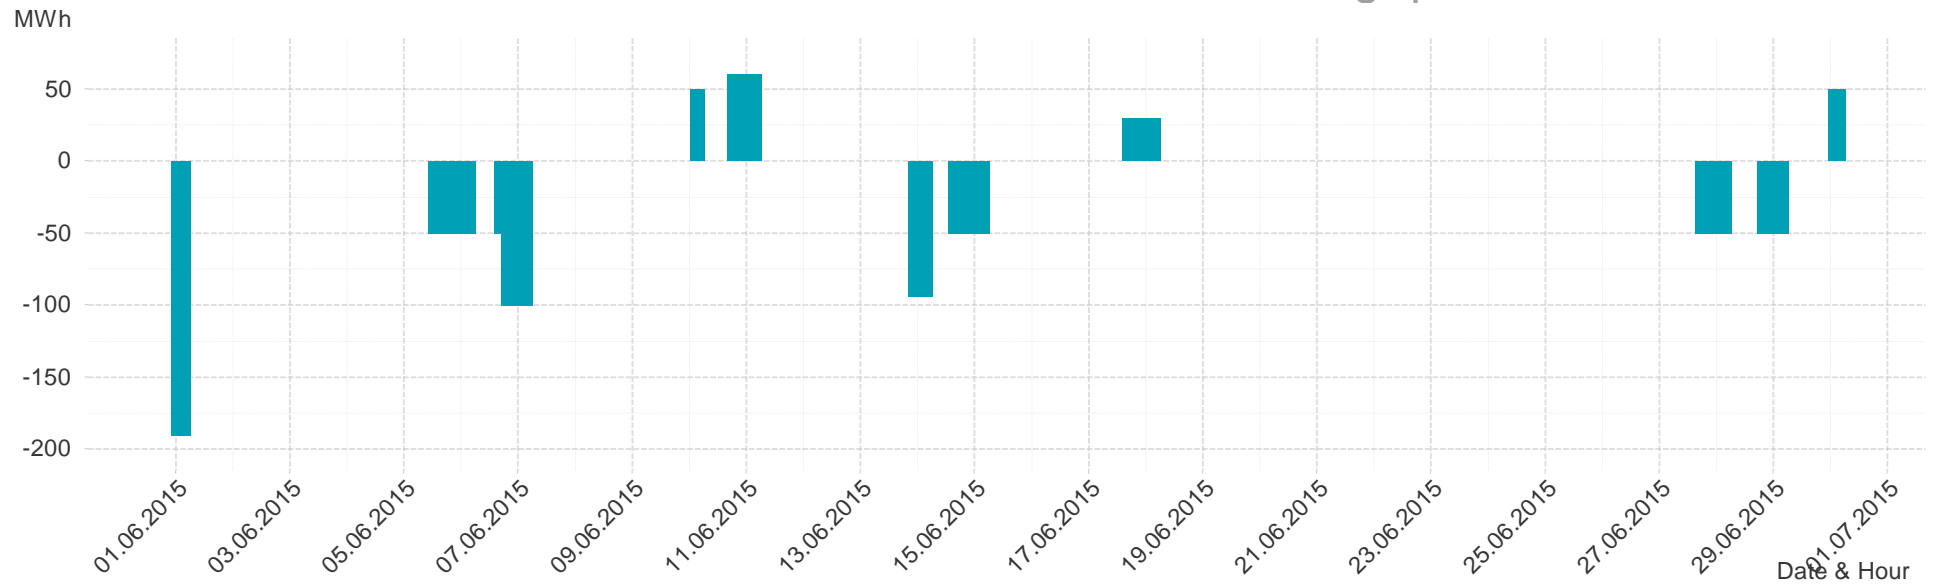

Imbalance of the market area "Tirol & Vorarlberg" per hour