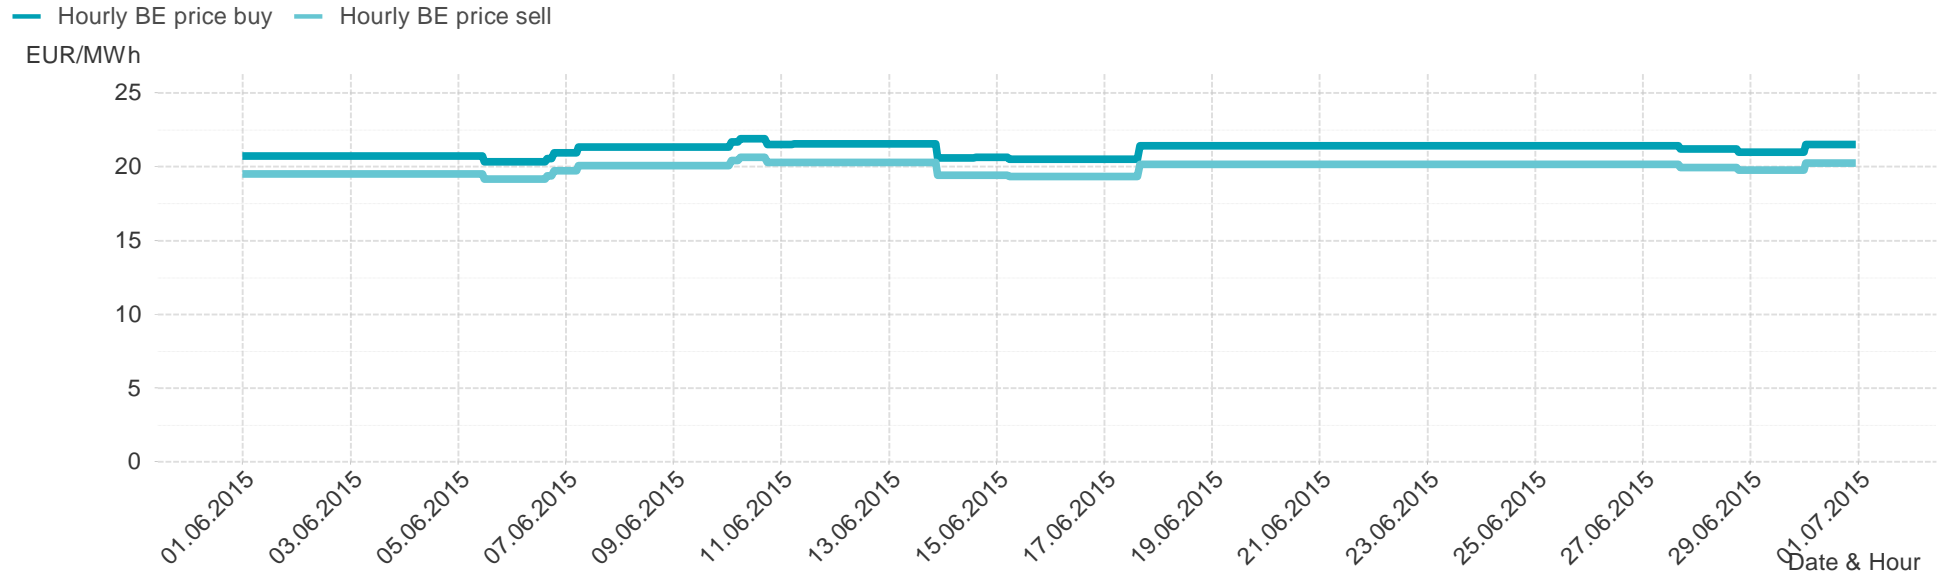

Hourly balanced balance energy price