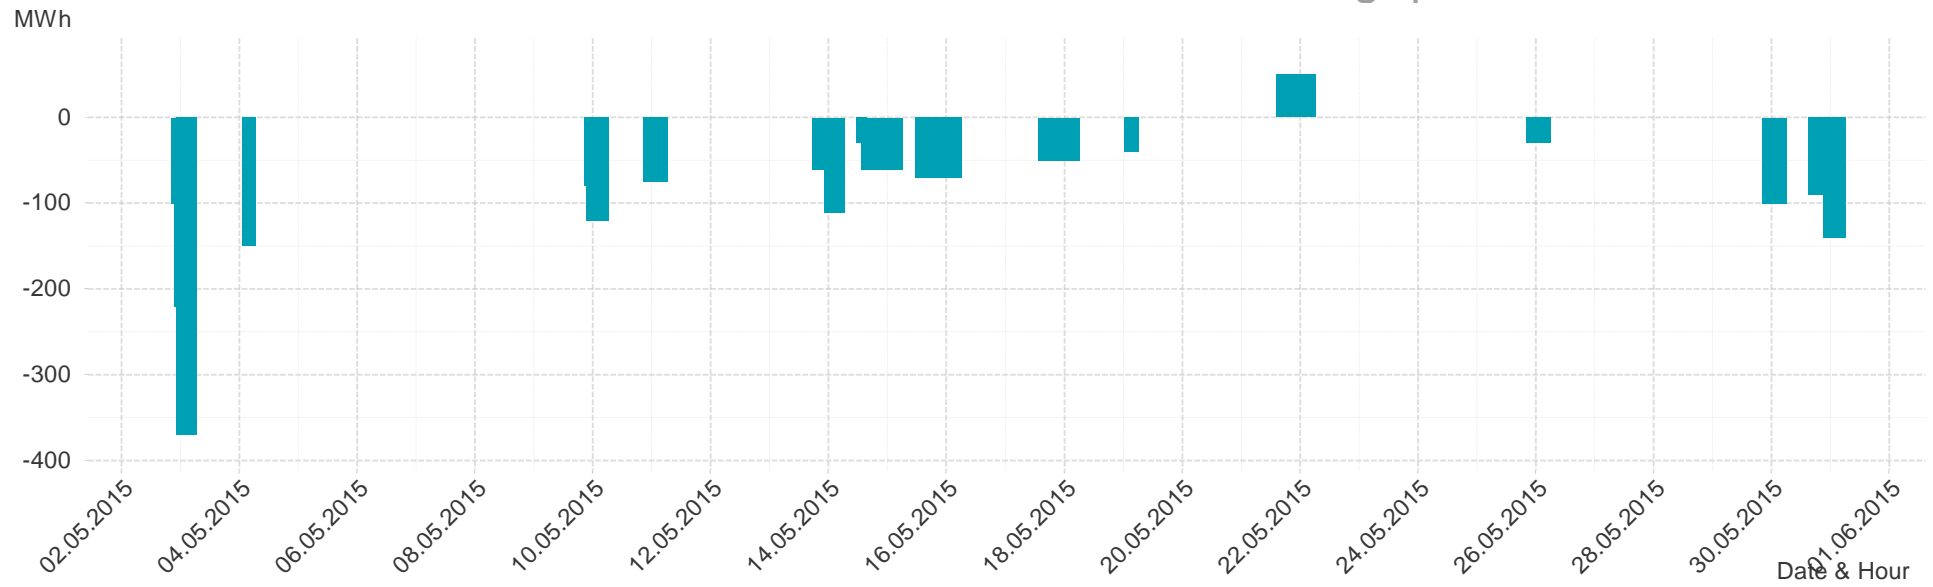

Imbalance of the market area "Tirol & Vorarlberg" per hour