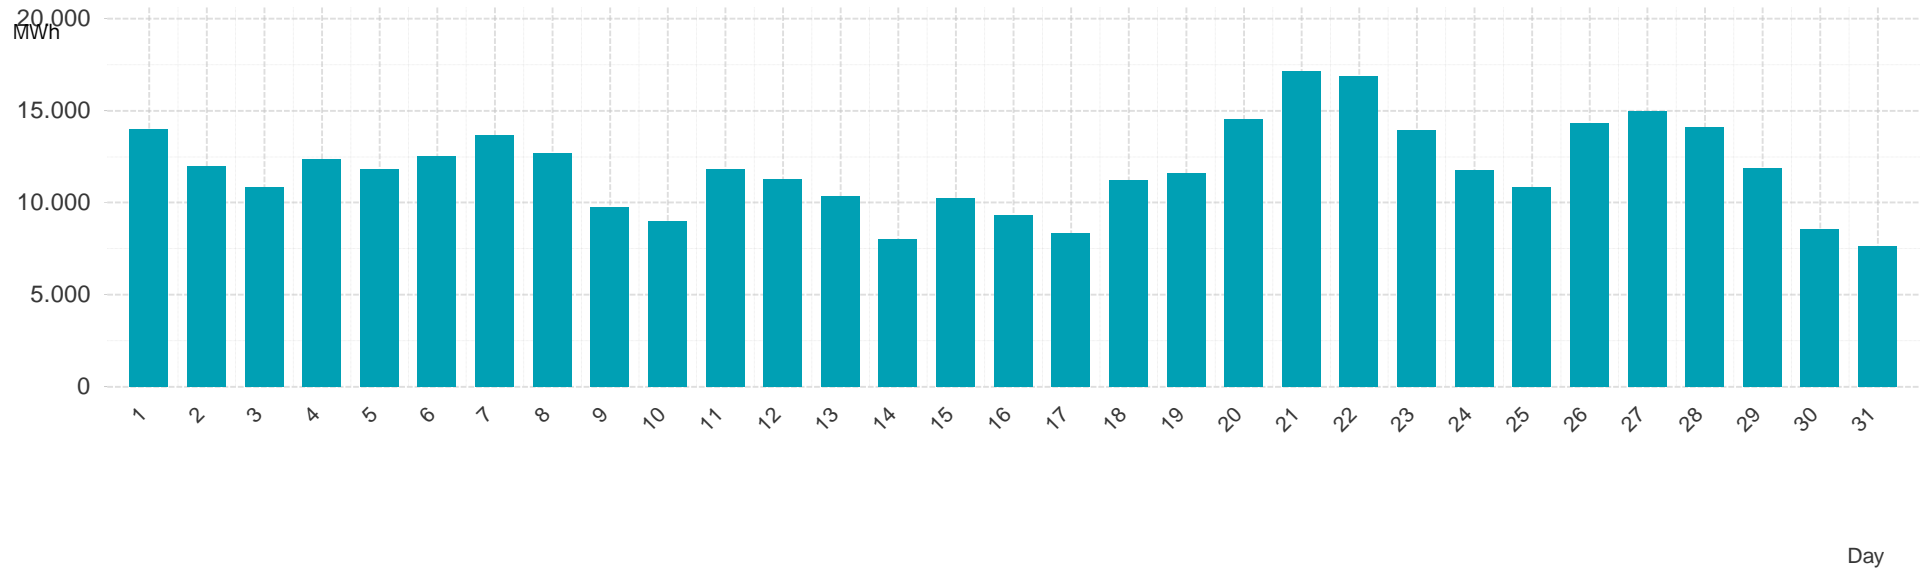

Energy**Monitor**.at

Gas Report

Marketarea "Tirol & Vorarlberg"

Month: May 2015

Imbalance of the marketarea "Tirol & Vorarlberg" per day

Consumption of the market area "Tirol & Vorarlberg" per day

Imbalance of the market area "Tirol & Vorarlberg" per hour

Consumption of the market area "Tirol & Vorarlberg" per hour

Hourly balanced balance energy price

Hourly balanced balance energy volume

Daily balanced balance energy price

Daily balanced balance energy volumes

Daily spot reference price

Daily spot volume