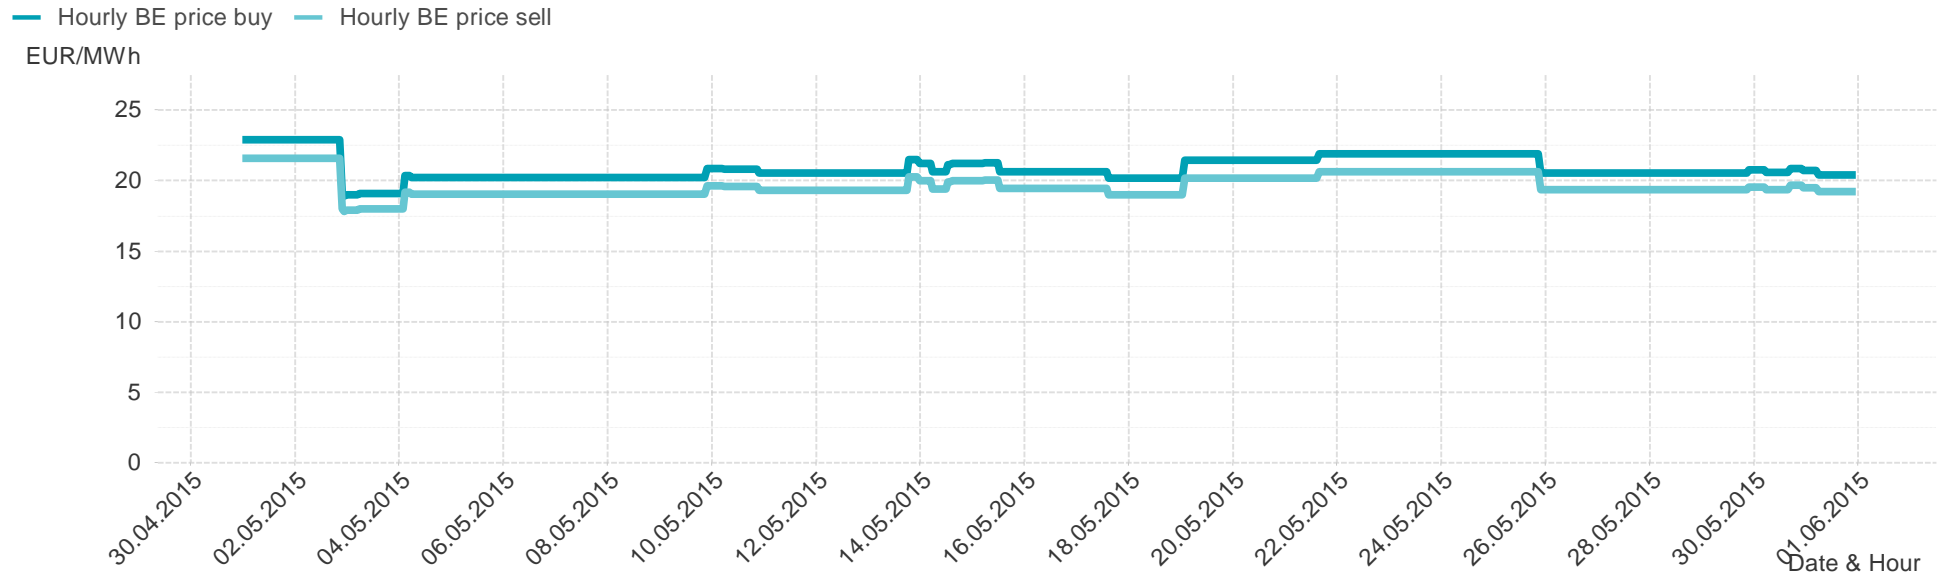

Hourly balanced balance energy price