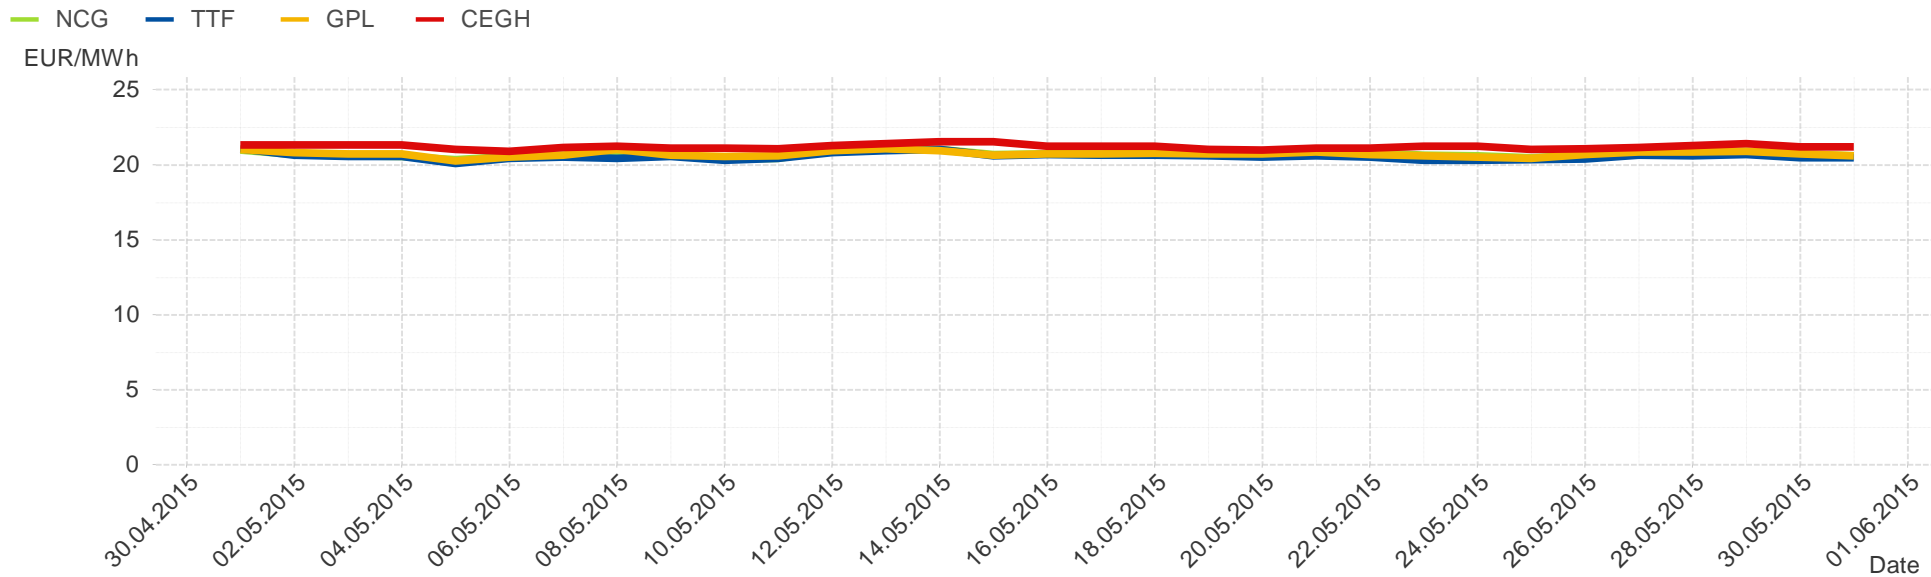

Consumption of the market area "Tirol & Vorarlberg" per hour

Hourly balanced balance energy price

Hourly balanced balance energy volume

Daily balanced balance energy price

Daily balanced balance energy volumes

Daily spot reference price

Daily spot volume