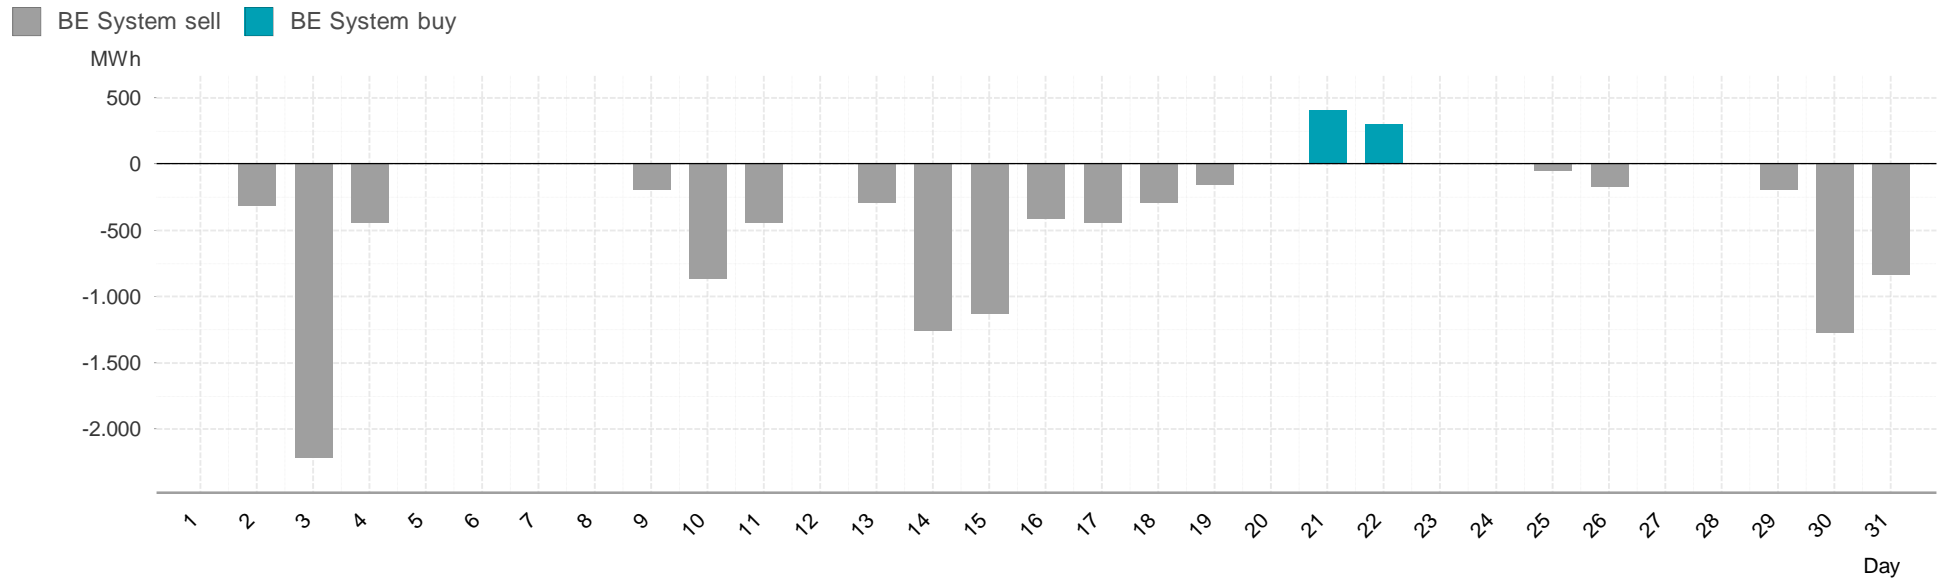

Energy**Monitor**.at

Gas Report

Marketarea "Tirol & Vorarlberg"

Month: May 2015

Imbalance of the marketarea "Tirol & Vorarlberg" per day

Consumption of the market area "Tirol & Vorarlberg" per day

Imbalance of the market area "Tirol & Vorarlberg" per hour

Consumption of the market area "Tirol & Vorarlberg" per hour

Hourly balanced balance energy price

Hourly balanced balance energy volume

Daily balanced balance energy price

Daily balanced balance energy volumes

Daily spot reference price

Daily spot volume