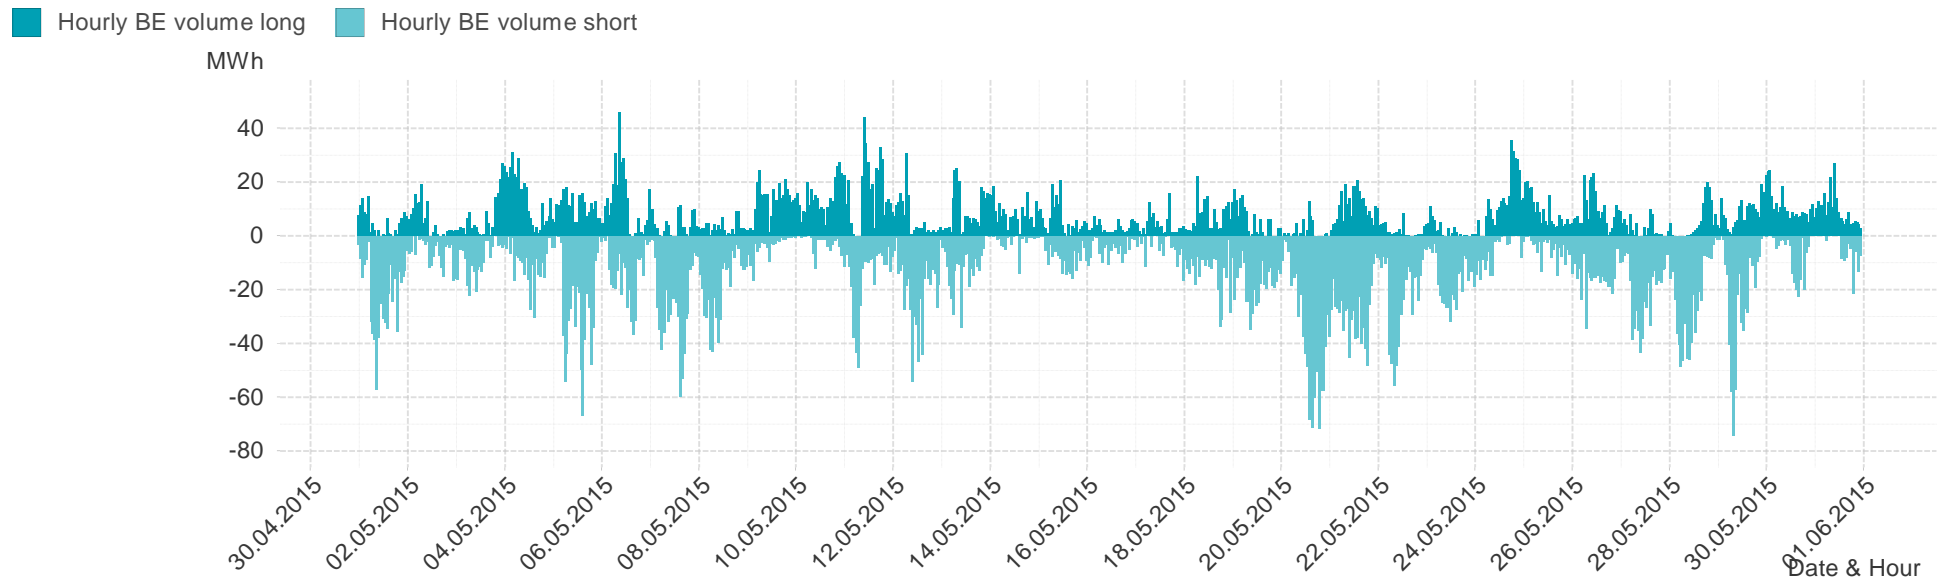

Hourly balanced balance energy volume