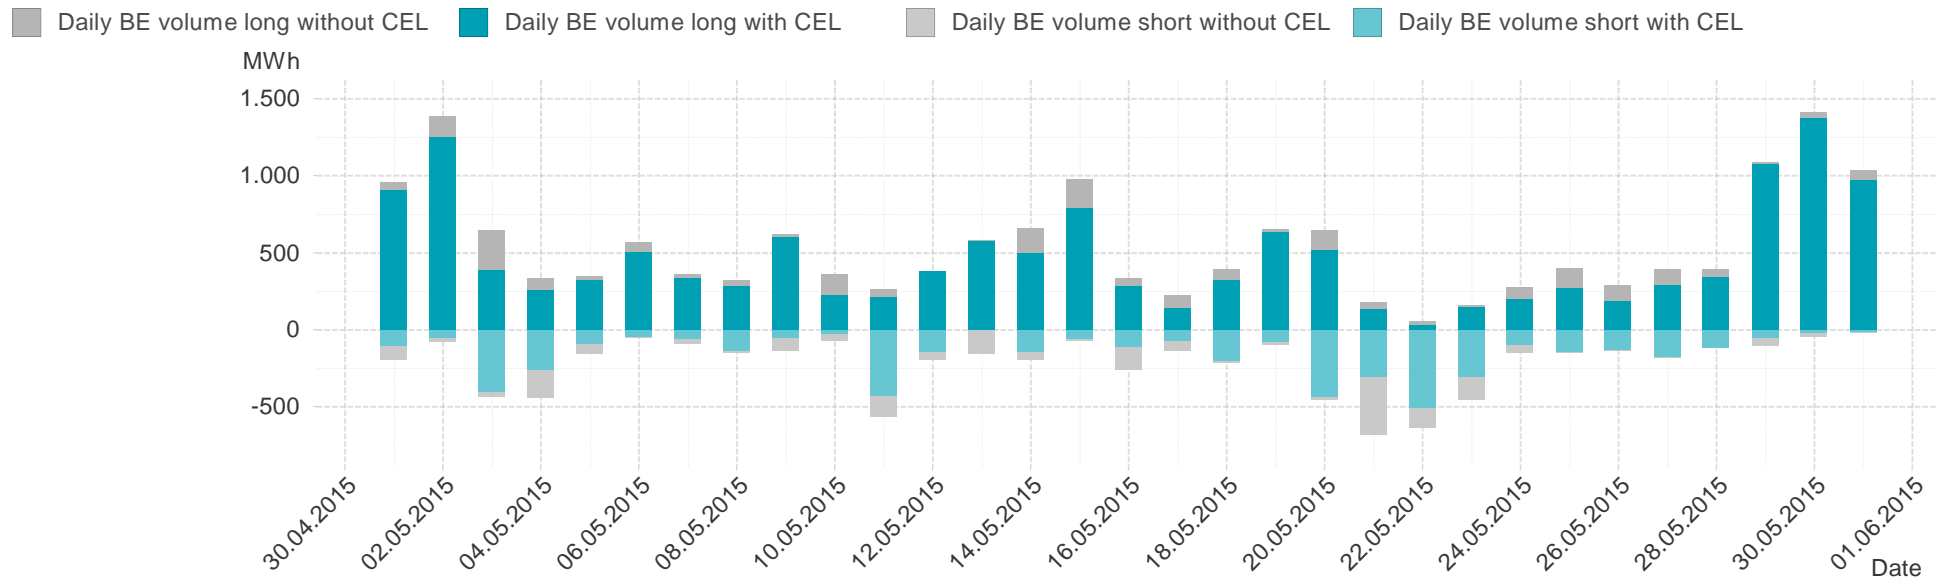

Consumption of the market area "Tirol & Vorarlberg" per hour

Hourly balanced balance energy price

Hourly balanced balance energy volume

Daily balanced balance energy price

Daily balanced balance energy volumes

Daily spot reference price

Daily spot volume