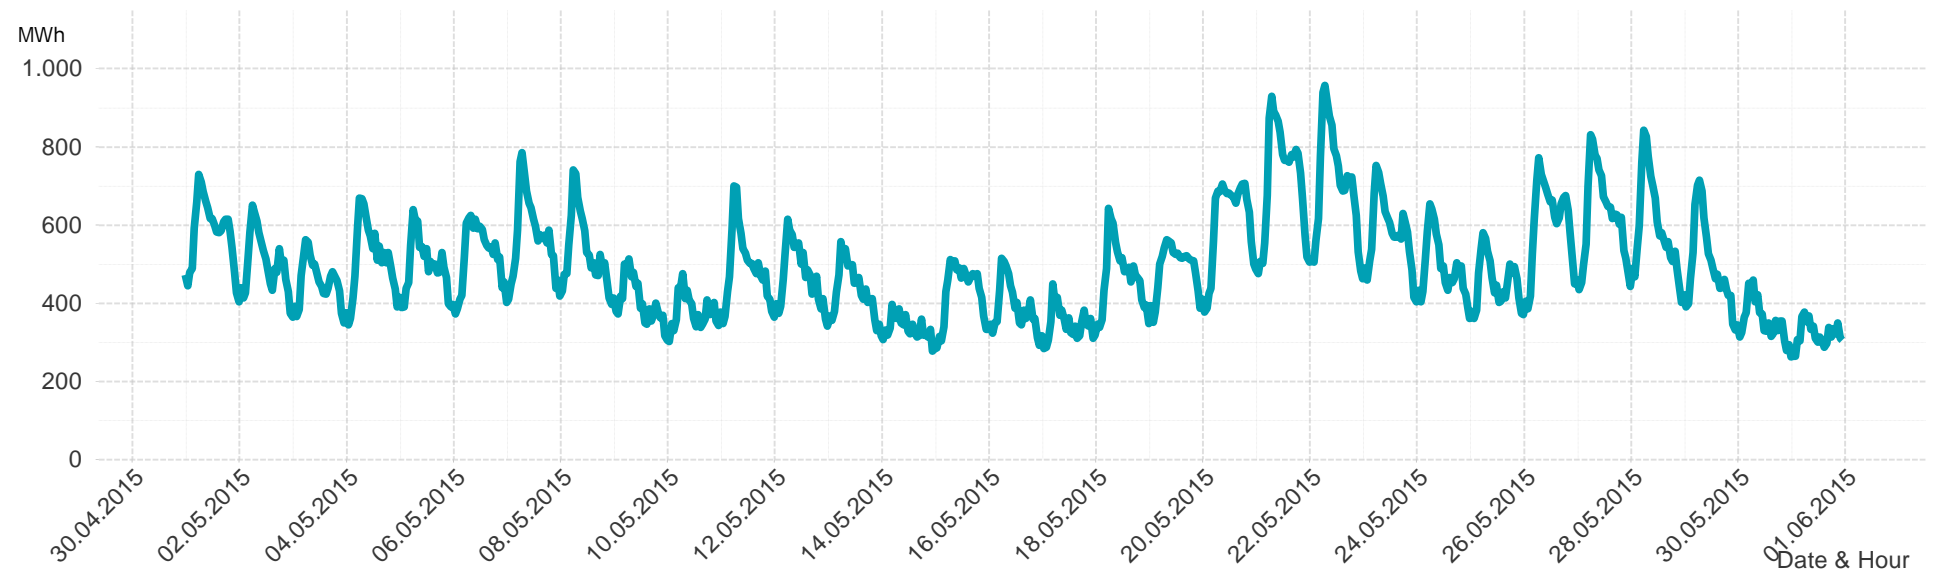

Consumption of the market area "Tirol & Vorarlberg" per hour

Hourly balanced balance energy price

Hourly balanced balance energy volume

Daily balanced balance energy price

Daily balanced balance energy volumes

Daily spot reference price

Daily spot volume