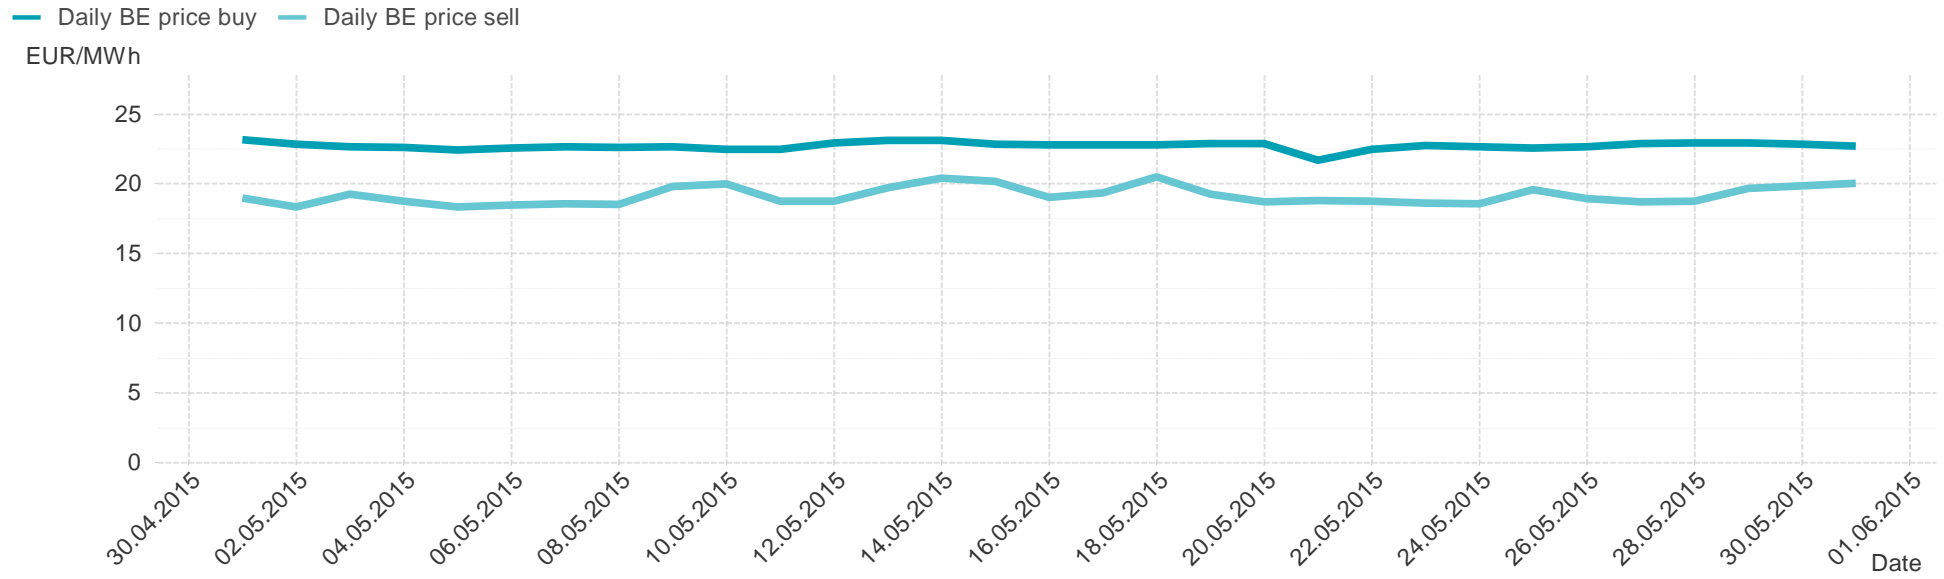

Consumption of the market area "Tirol & Vorarlberg" per hour

Hourly balanced balance energy price

Hourly balanced balance energy volume

Daily balanced balance energy price

Daily balanced balance energy volumes

Daily spot reference price

Daily spot volume