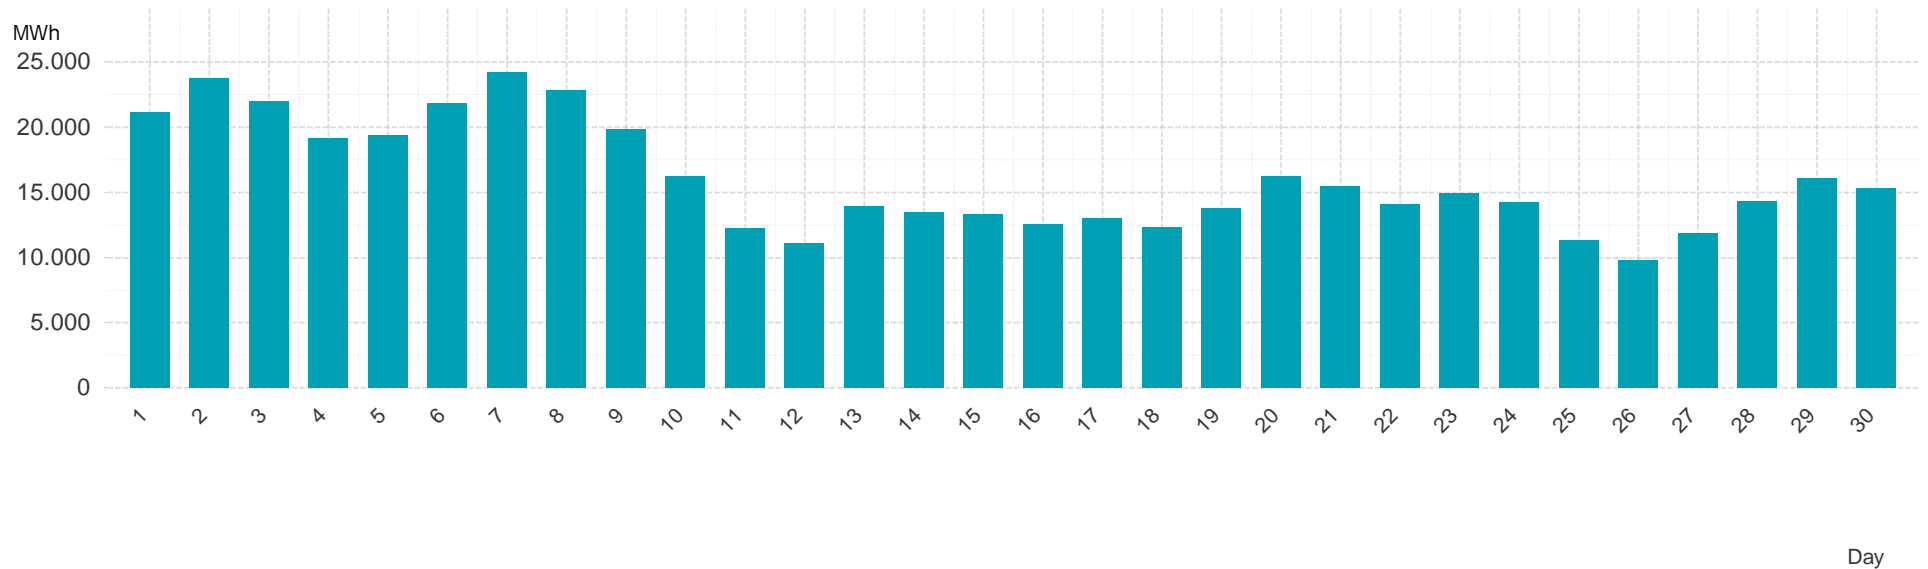

Consumption of the market area "Tirol & Vorarlberg" per day