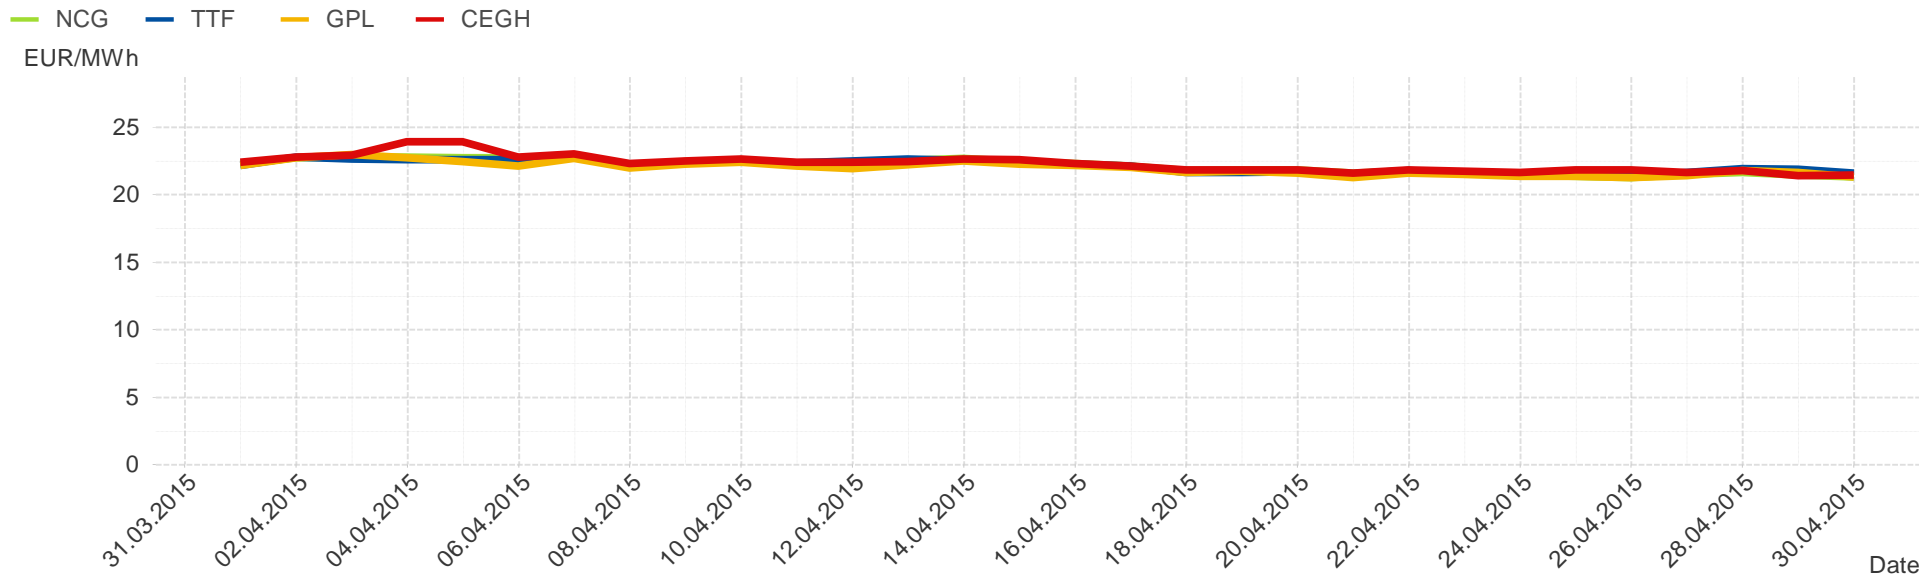

Daily spot reference price