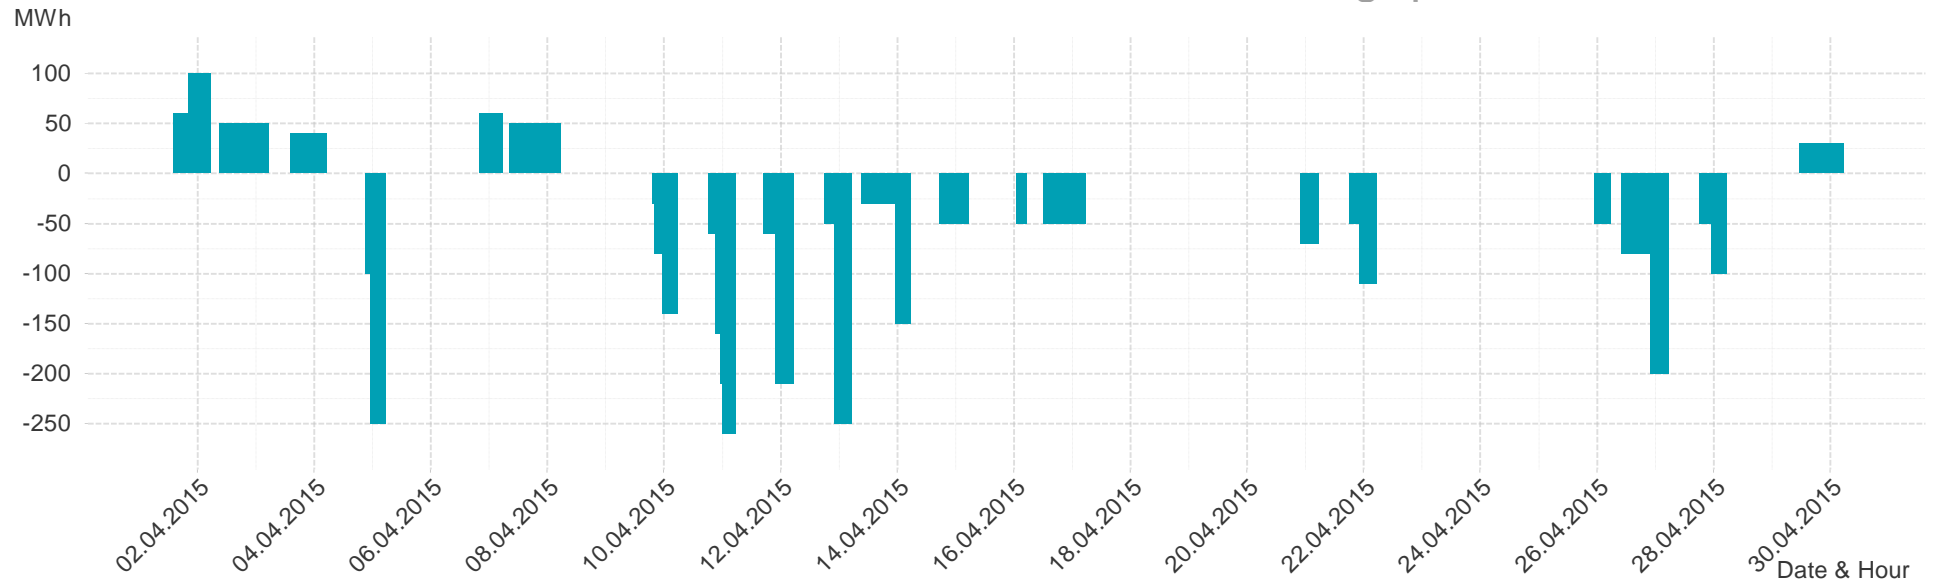

Imbalance of the market area "Tirol & Vorarlberg" per hour