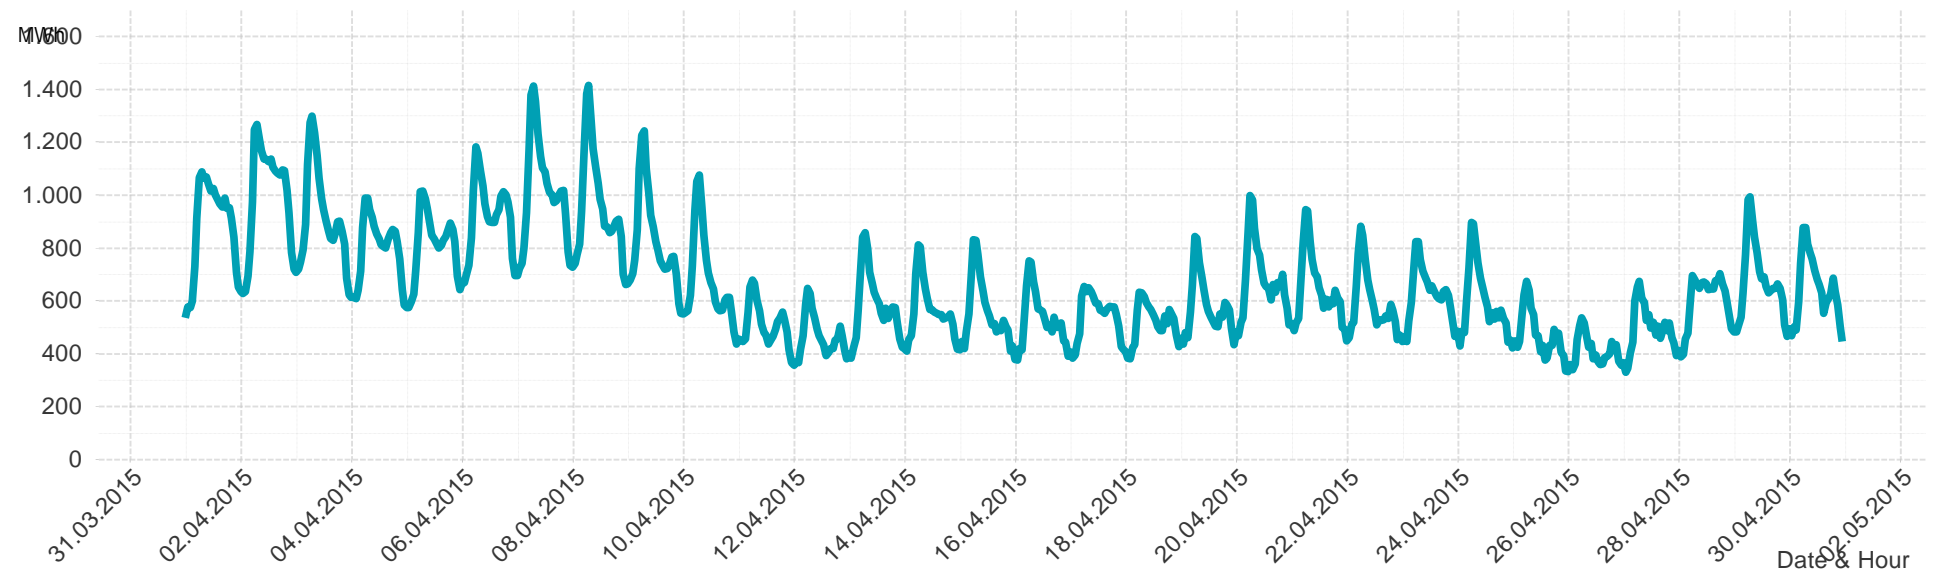

Consumption of the market area "Tirol & Vorarlberg" per hour