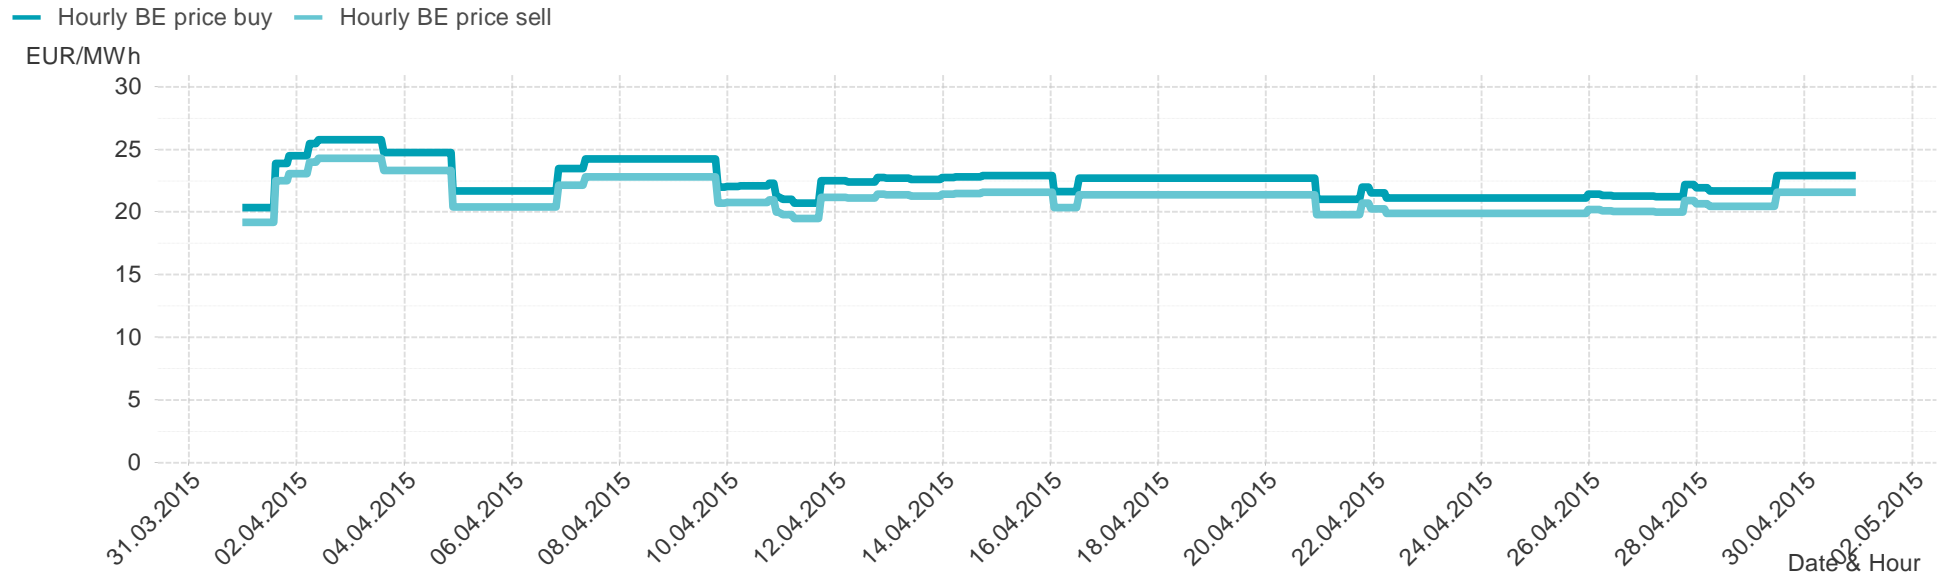

Hourly balanced balance energy price