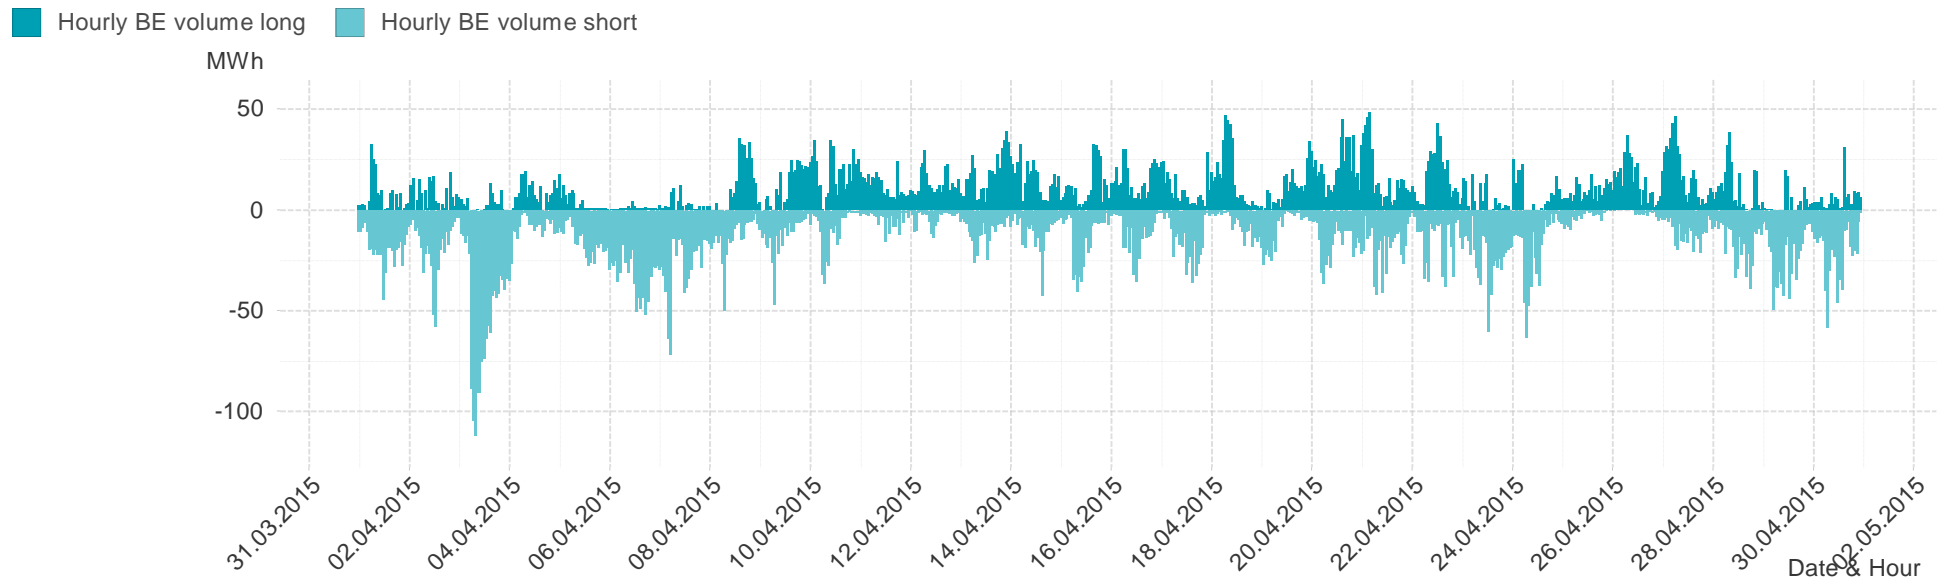

Hourly balanced balance energy volume