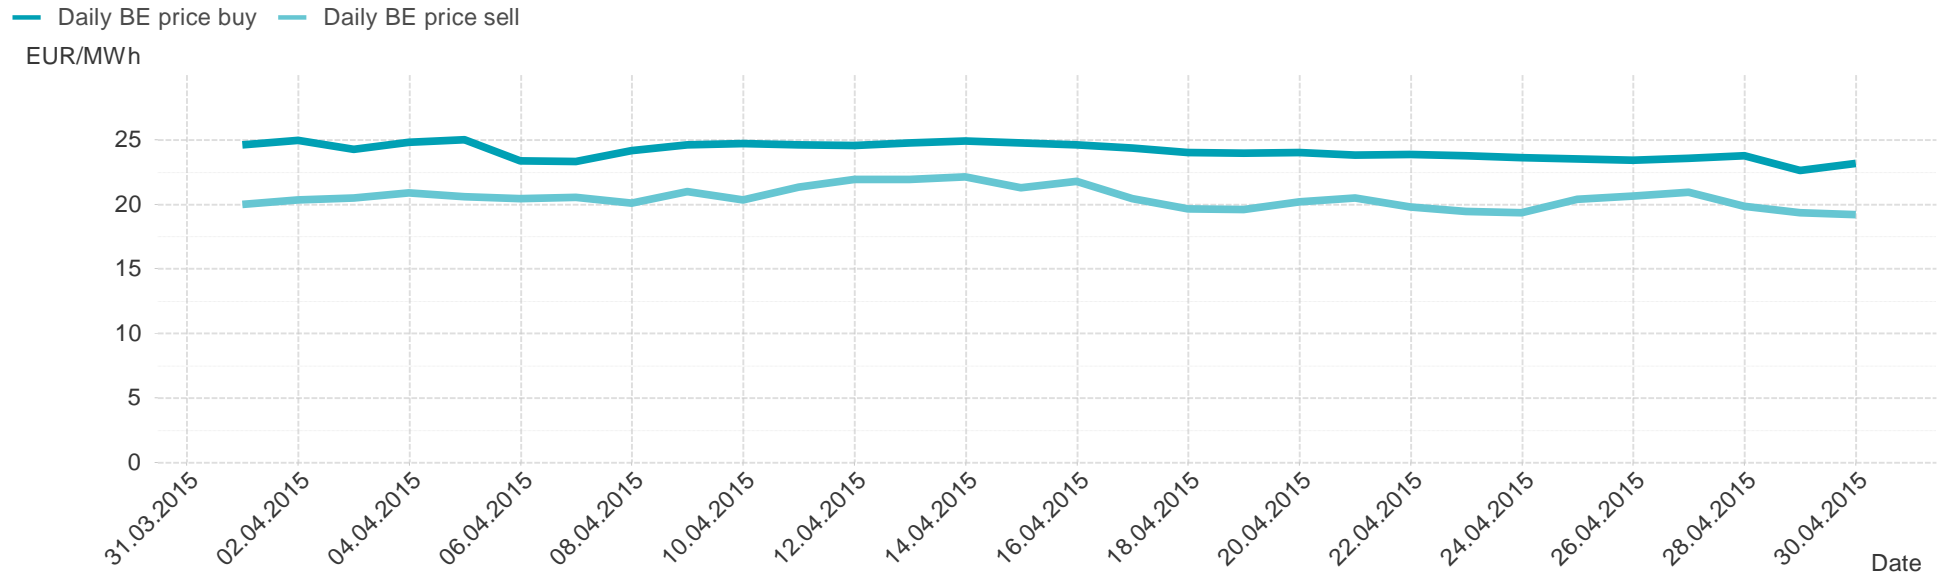

Daily balanced balance energy price