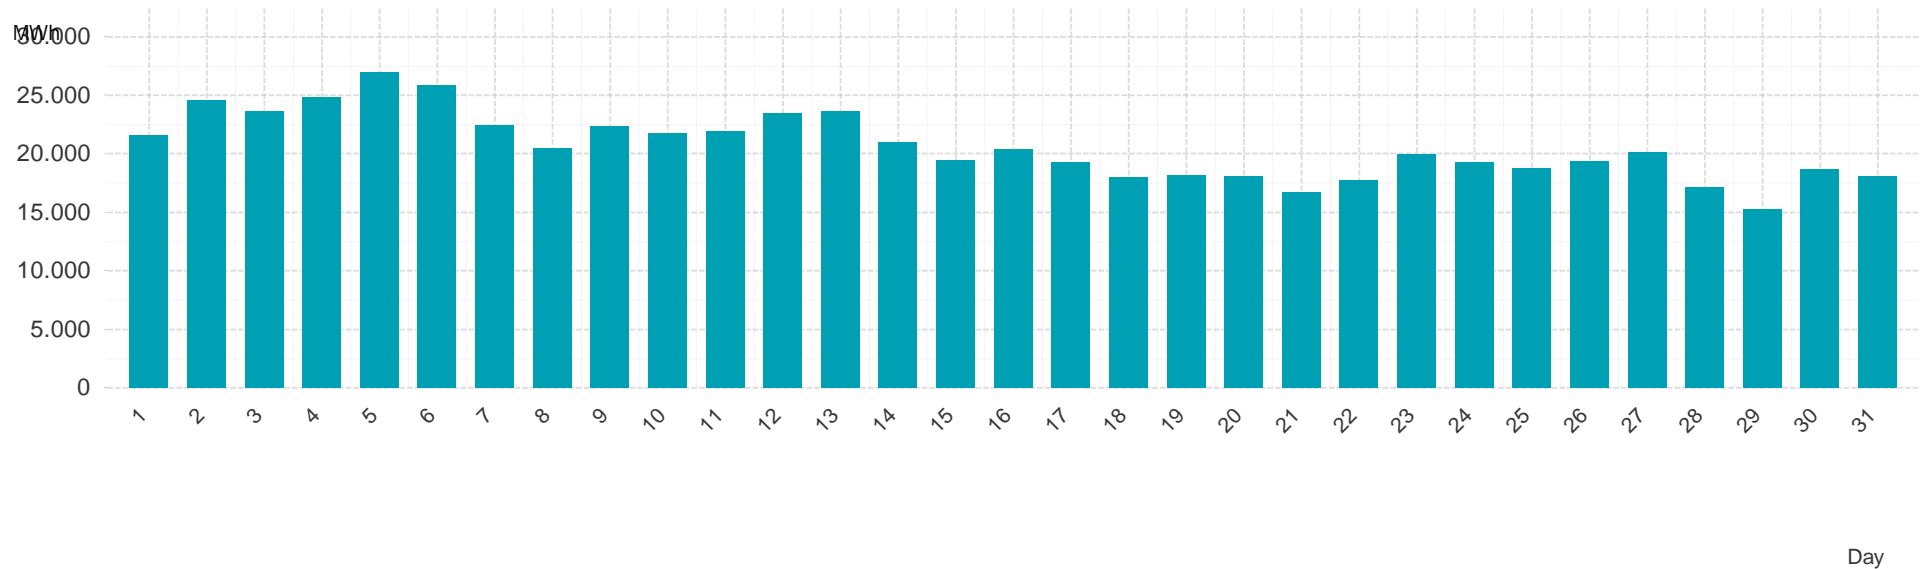

Consumption of the market area "Tirol & Vorarlberg" per day