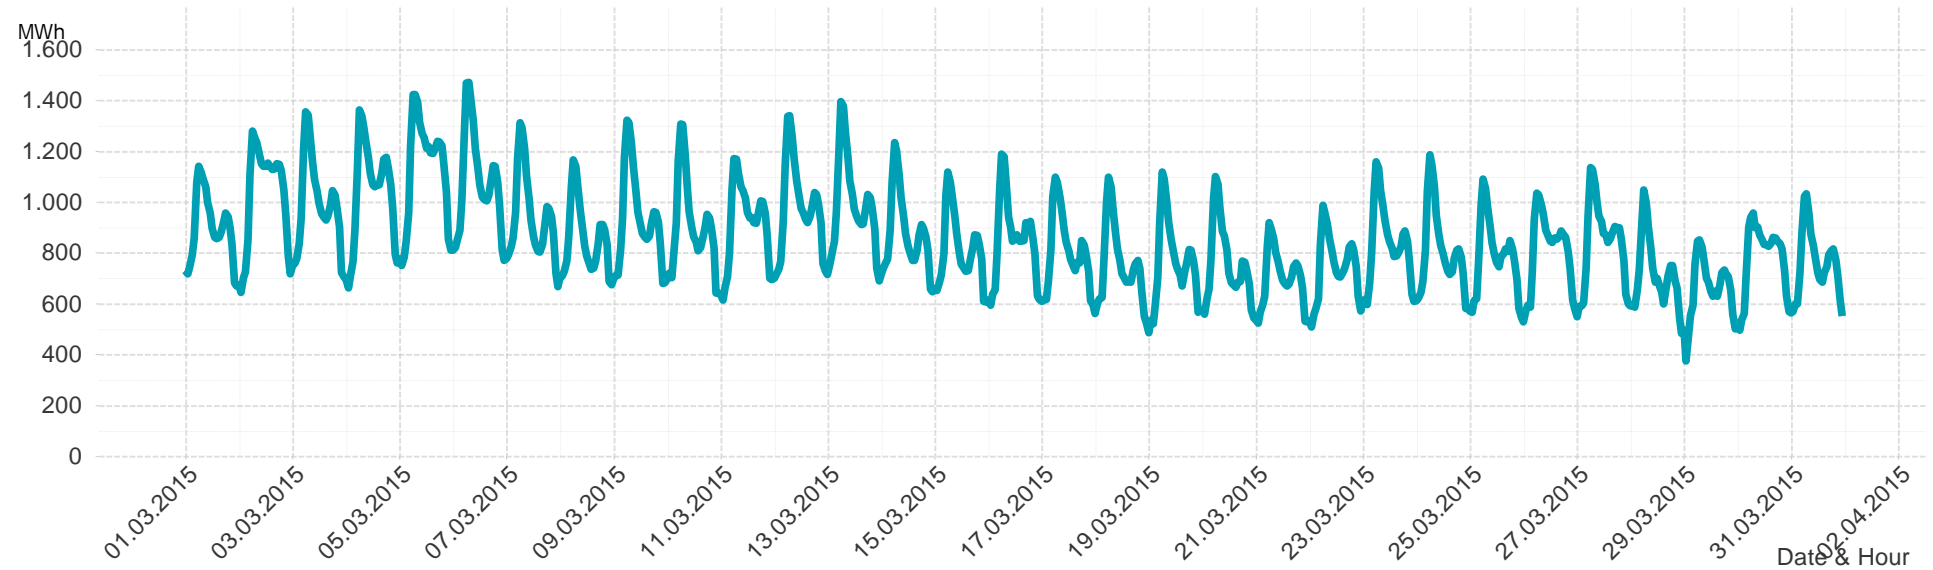

Consumption of the market area "Tirol & Vorarlberg" per hour