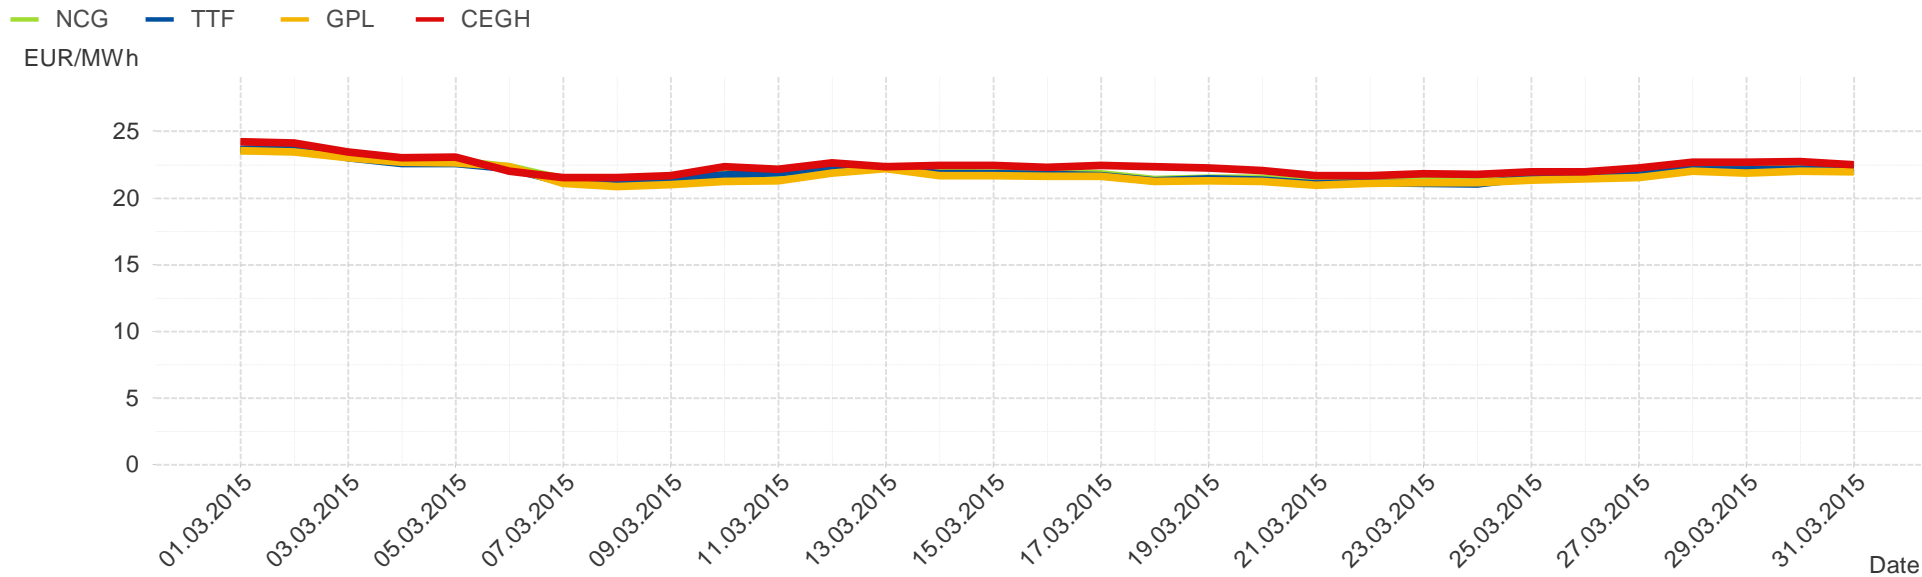

Daily spot reference price