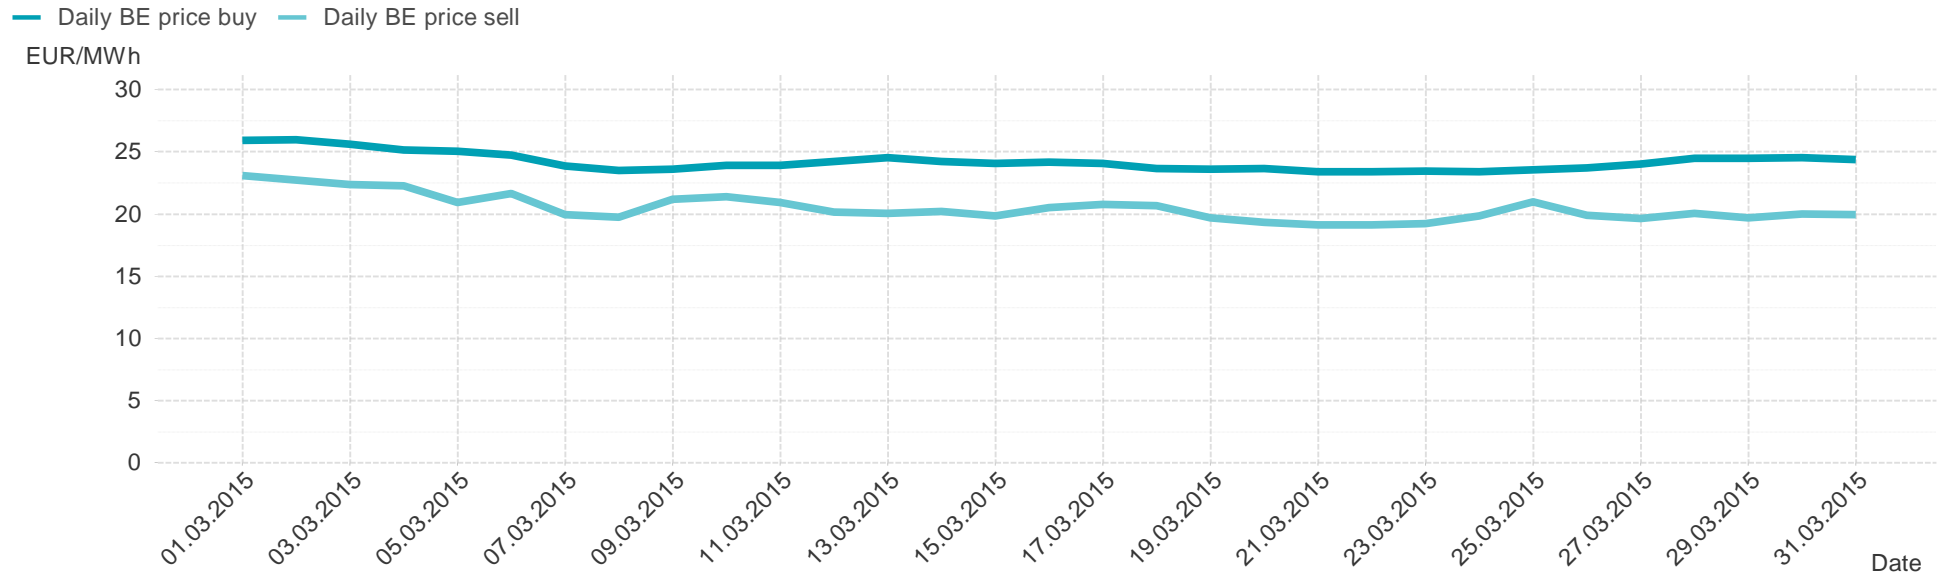

Daily balanced balance energy price