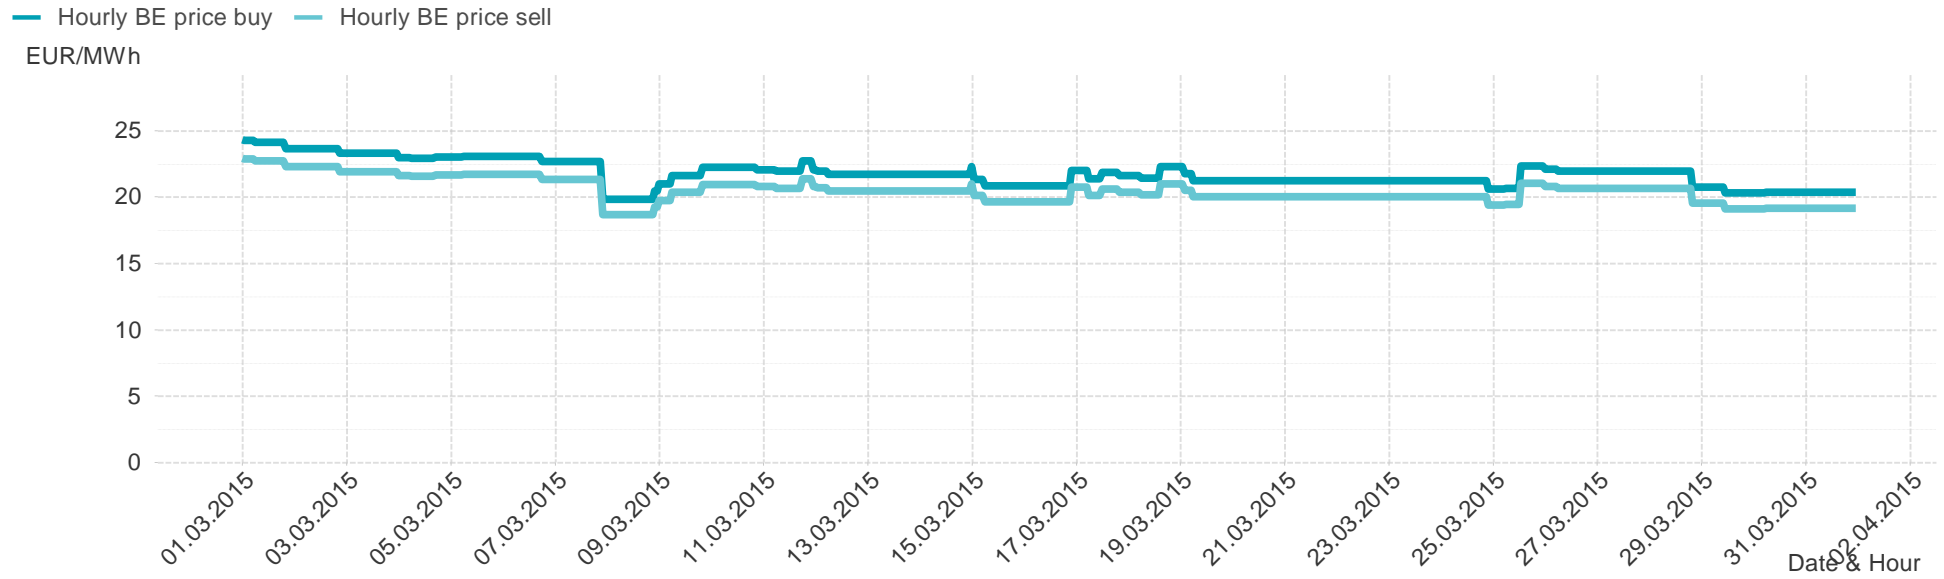

Hourly balanced balance energy price