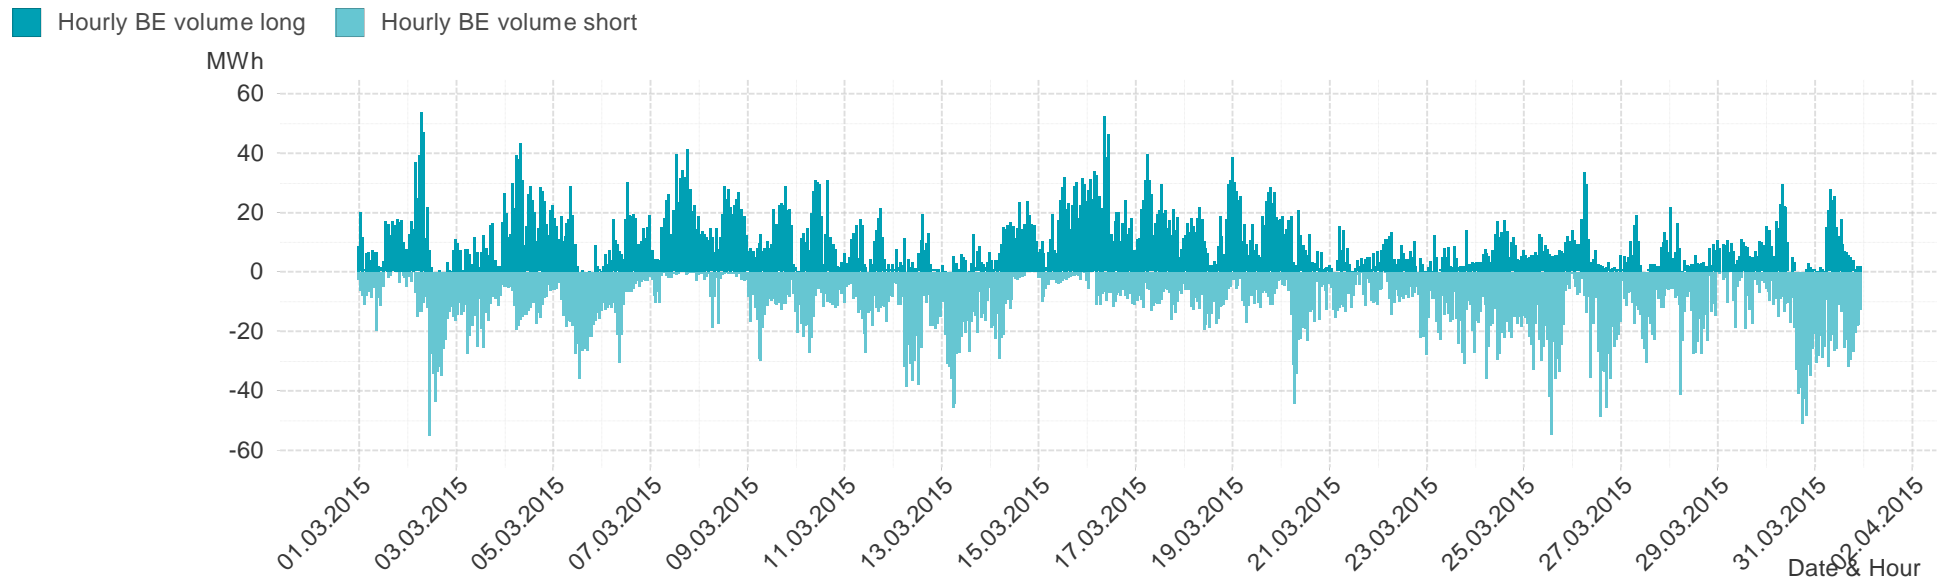

Hourly balanced balance energy volume