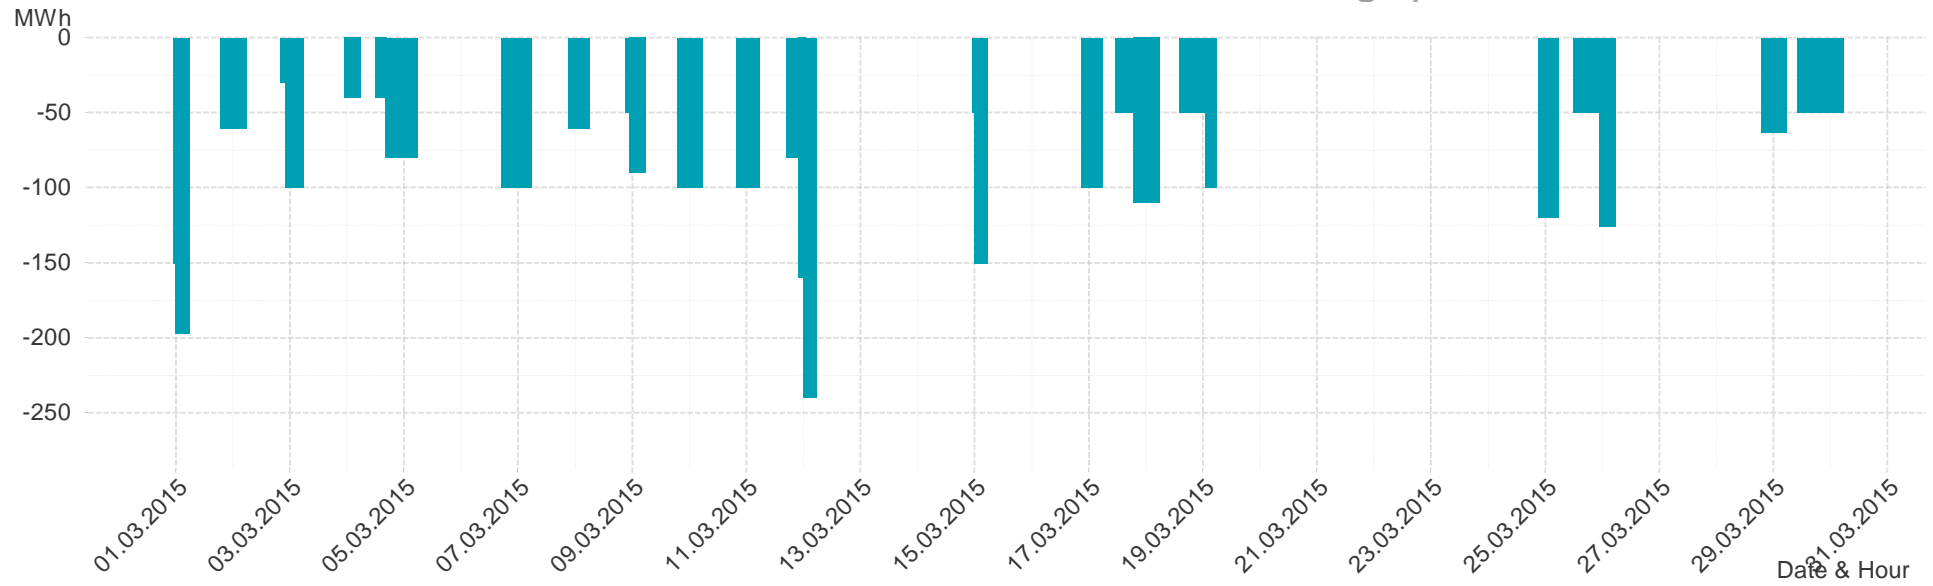

Imbalance of the market area "Tirol & Vorarlberg" per hour