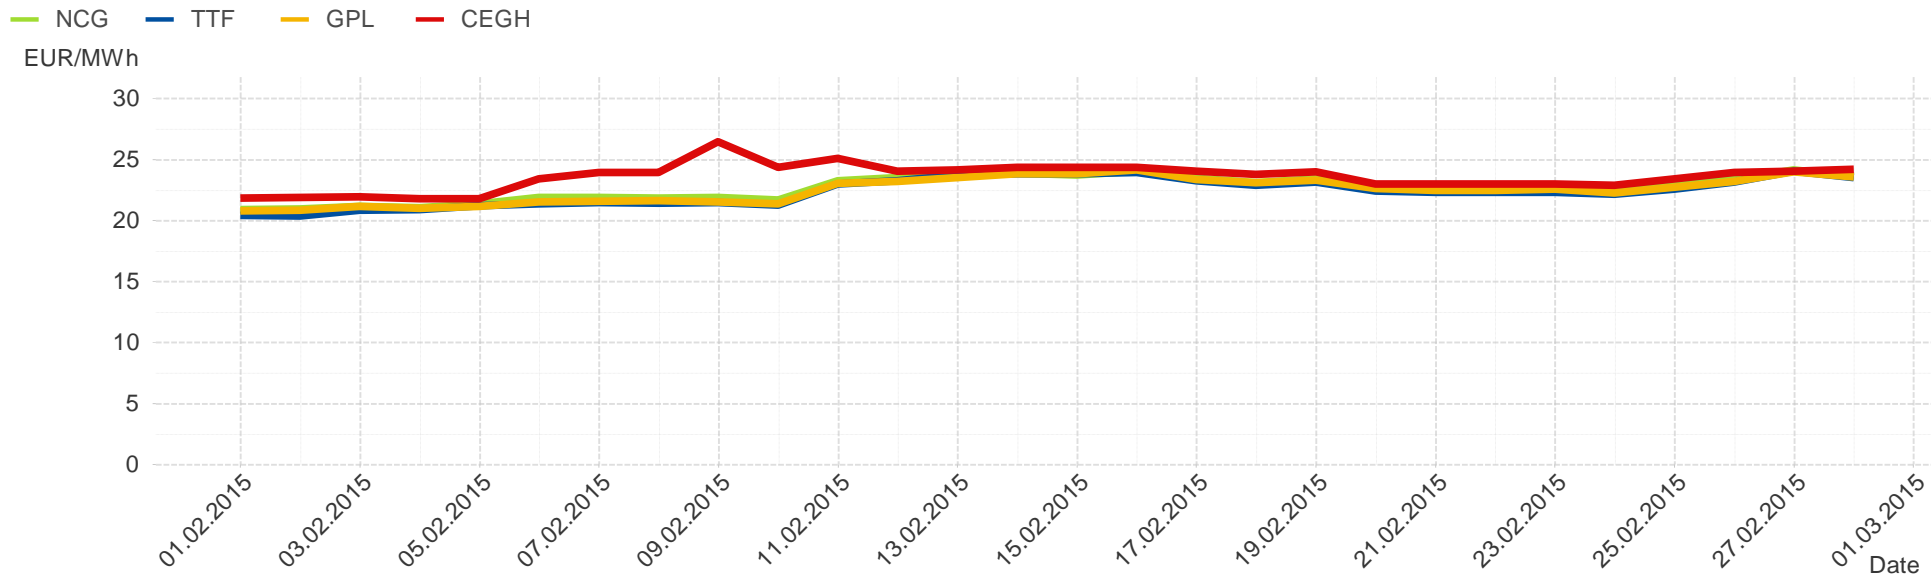

Consumption of the market area "Tirol & Vorarlberg" per hour

Hourly balanced balance energy price

Hourly balanced balance energy volume

Daily balanced balance energy price

Daily balanced balance energy volumes

Daily spot reference price

Daily spot volume