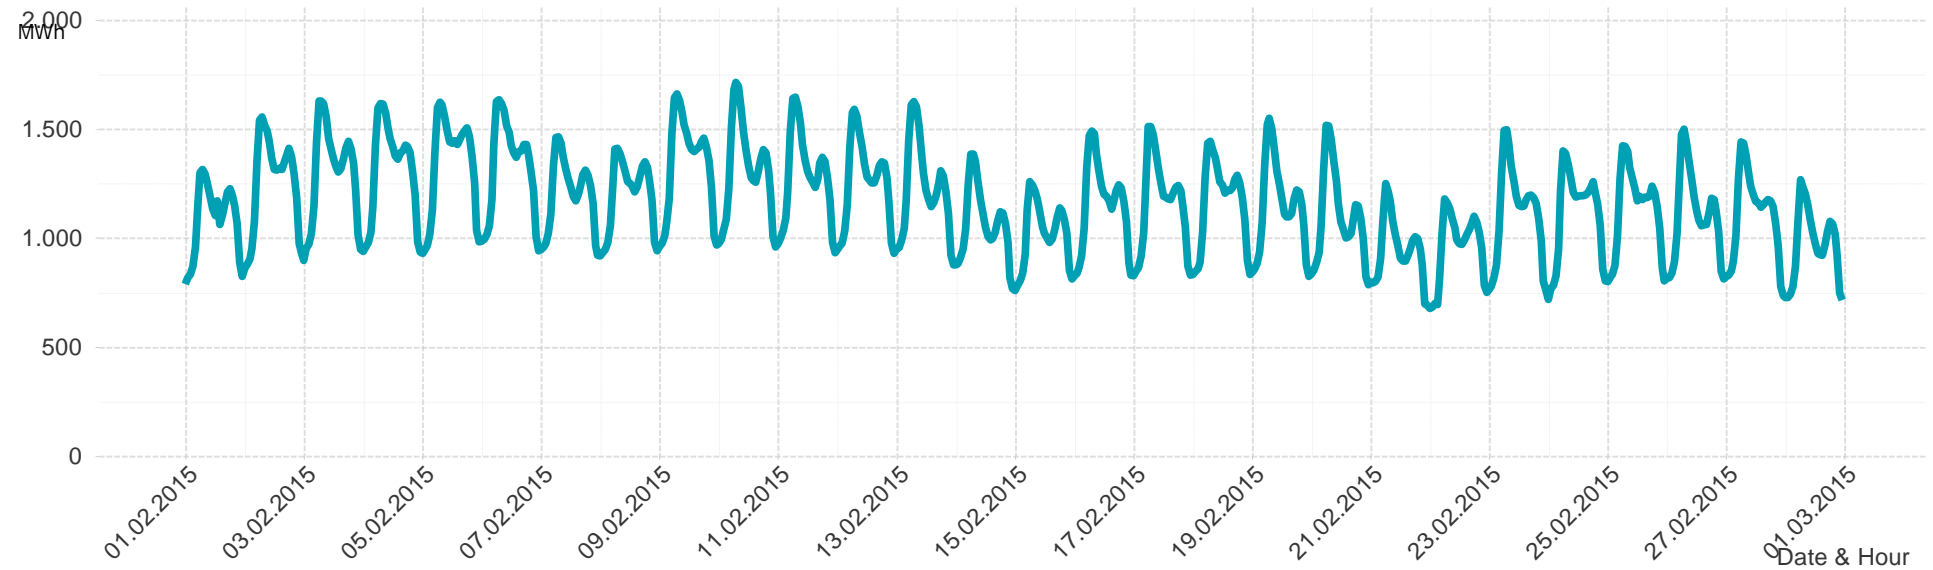

Energy**Monitor**.at

Gas Report

Marketarea "Tirol & Vorarlberg"

Month: Feb 2015

Imbalance of the marketarea "Tirol & Vorarlberg" per day

Consumption of the market area "Tirol & Vorarlberg" per day

Imbalance of the market area "Tirol & Vorarlberg" per hour

Consumption of the market area "Tirol & Vorarlberg" per hour

Hourly balanced balance energy price

Hourly balanced balance energy volume

Daily balanced balance energy price

Daily balanced balance energy volumes

Daily spot reference price

Daily spot volume