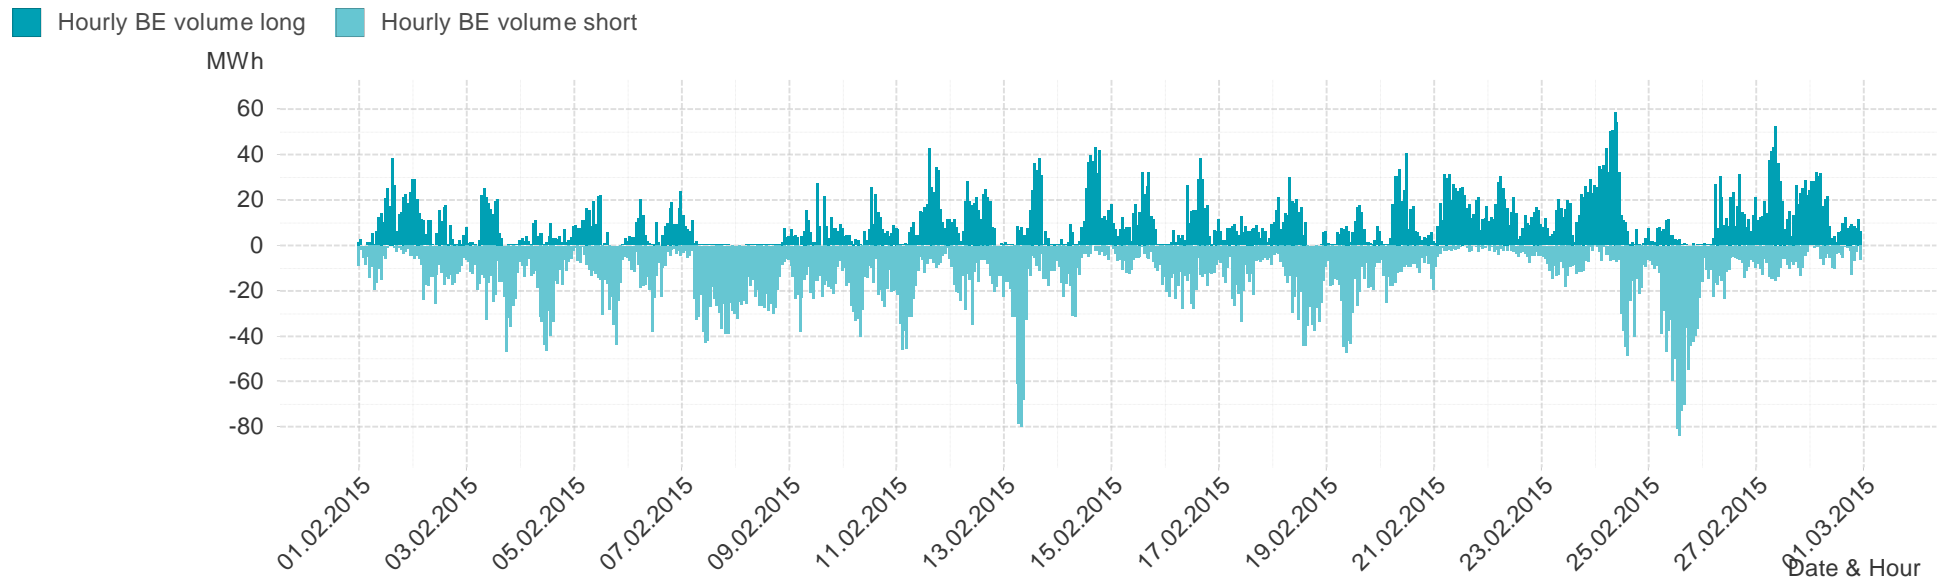

Consumption of the market area "Tirol & Vorarlberg" per hour

Hourly balanced balance energy price

Hourly balanced balance energy volume

Daily balanced balance energy price

Daily balanced balance energy volumes

Daily spot reference price

Daily spot volume