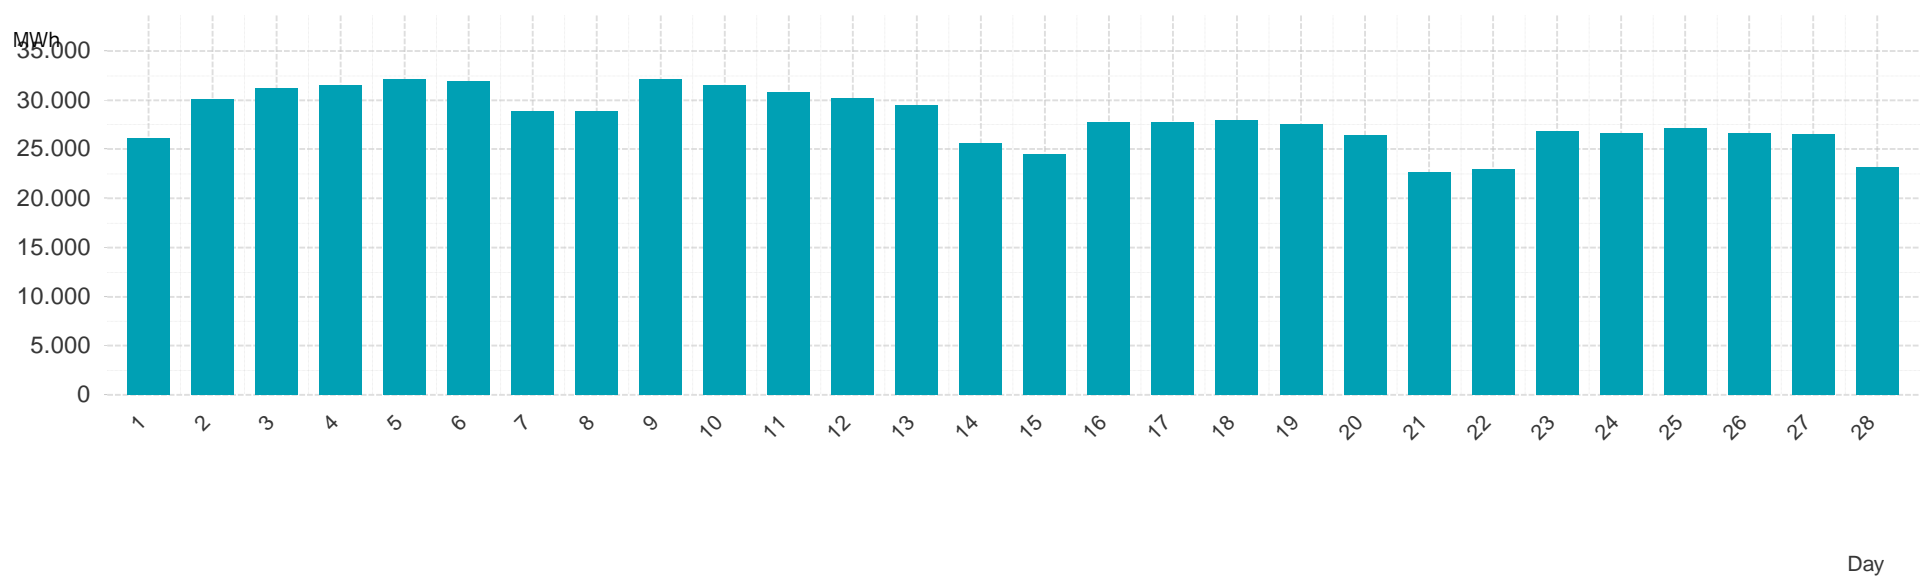

Energy**Monitor**.at

Gas Report

Marketarea "Tirol & Vorarlberg"

Month: Feb 2015

Imbalance of the marketarea "Tirol & Vorarlberg" per day

Consumption of the market area "Tirol & Vorarlberg" per day

Imbalance of the market area "Tirol & Vorarlberg" per hour

Consumption of the market area "Tirol & Vorarlberg" per hour

Hourly balanced balance energy price

Hourly balanced balance energy volume

Daily balanced balance energy price

Daily balanced balance energy volumes

Daily spot reference price

Daily spot volume