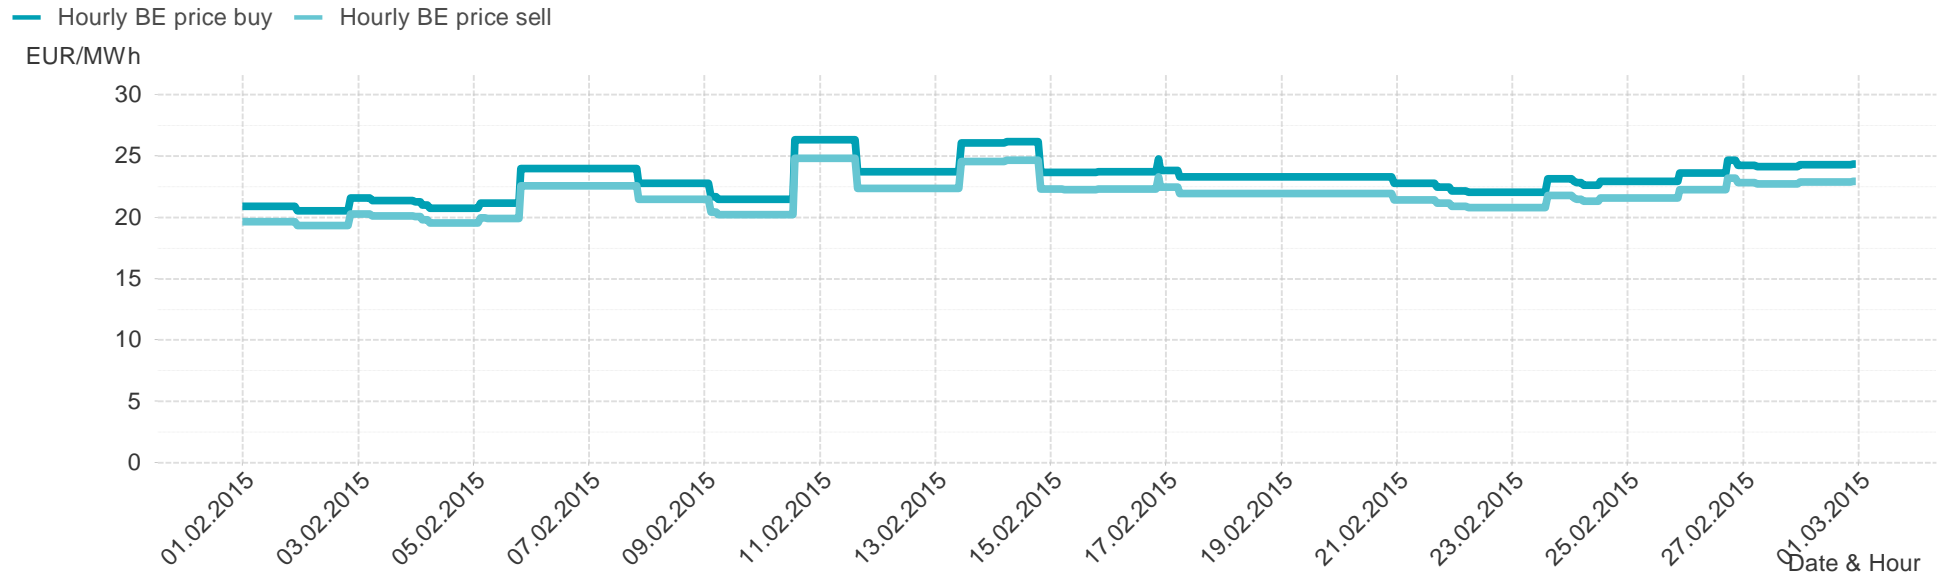

Hourly balanced balance energy price