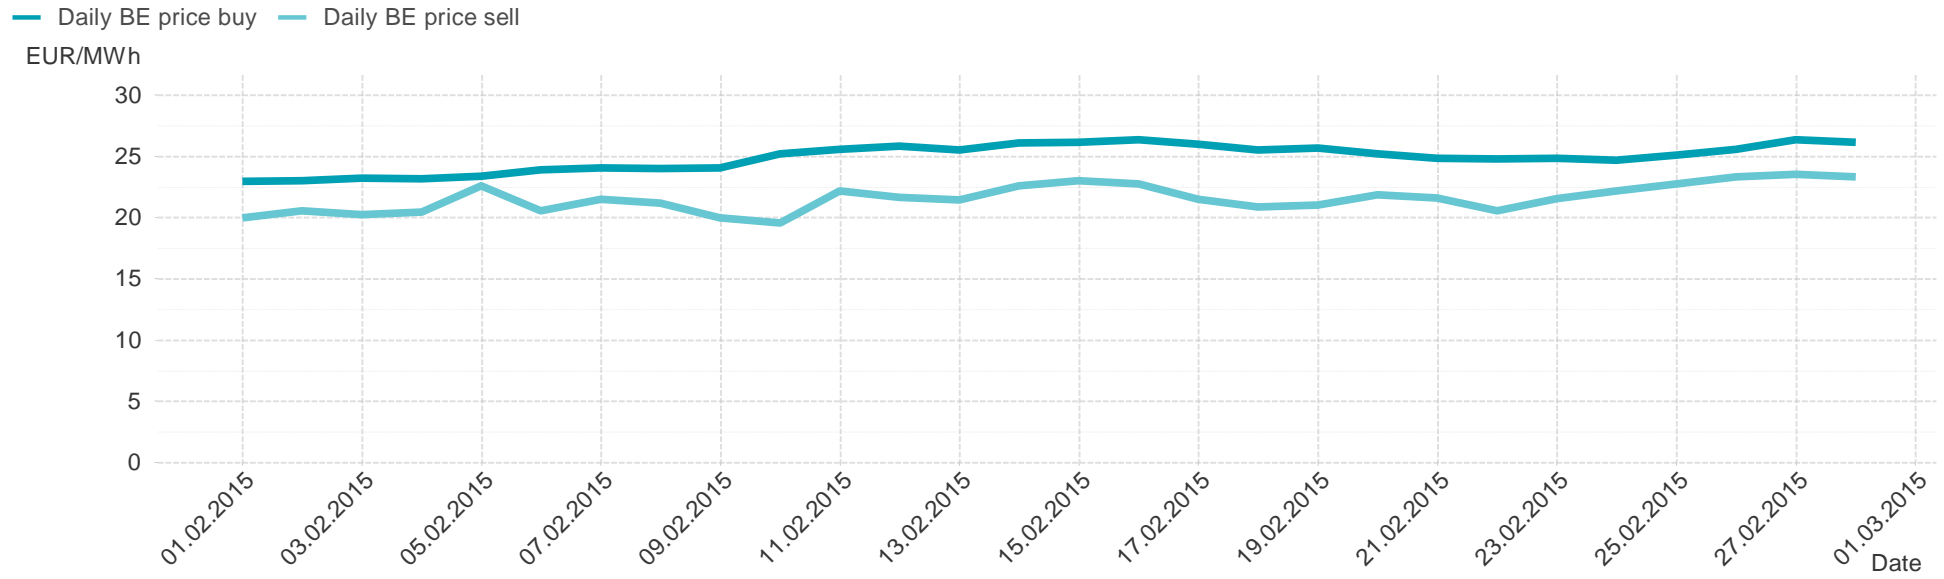

Consumption of the market area "Tirol & Vorarlberg" per hour

Hourly balanced balance energy price

Hourly balanced balance energy volume

Daily balanced balance energy price

Daily balanced balance energy volumes

Daily spot reference price

Daily spot volume