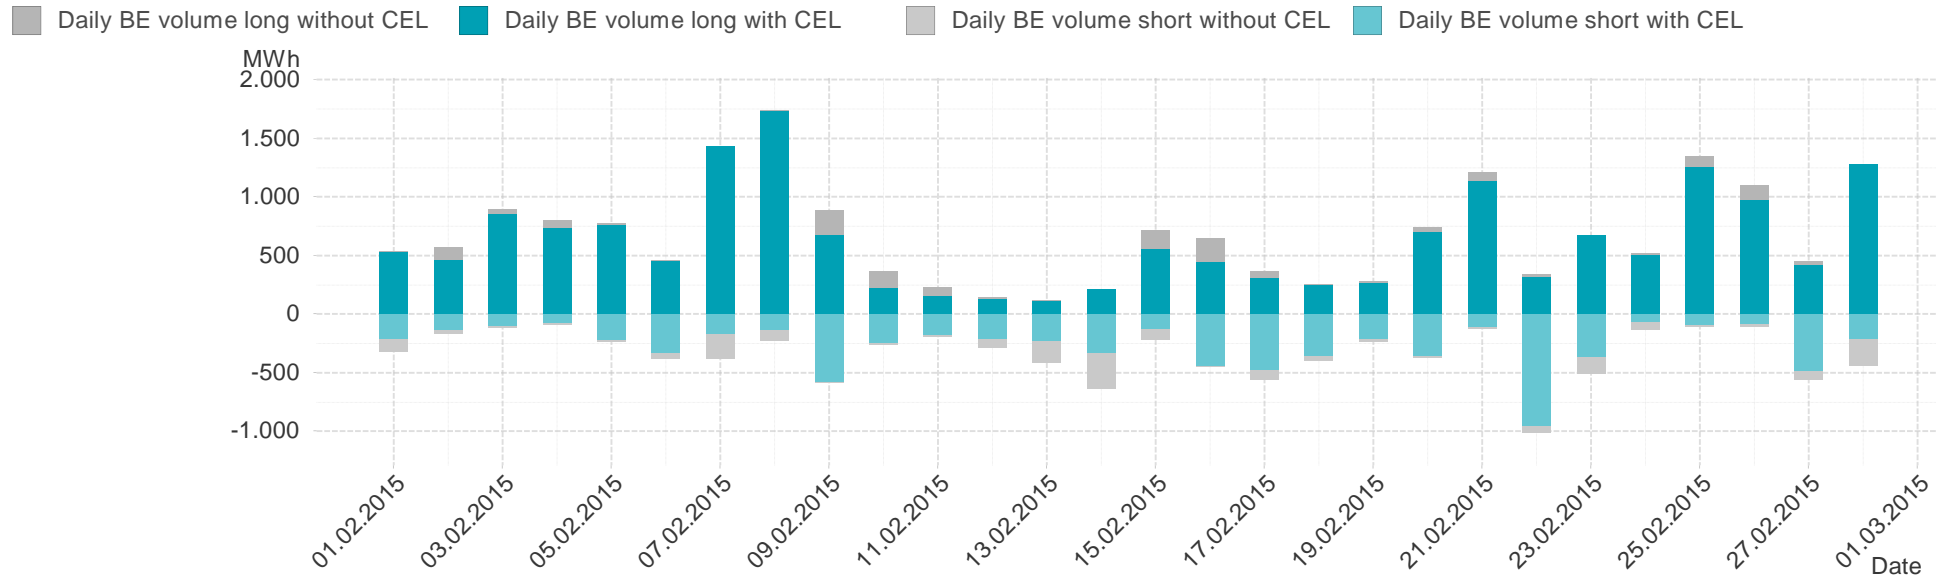

Consumption of the market area "Tirol & Vorarlberg" per hour

Hourly balanced balance energy price

Hourly balanced balance energy volume

Daily balanced balance energy price

Daily balanced balance energy volumes

Daily spot reference price

Daily spot volume