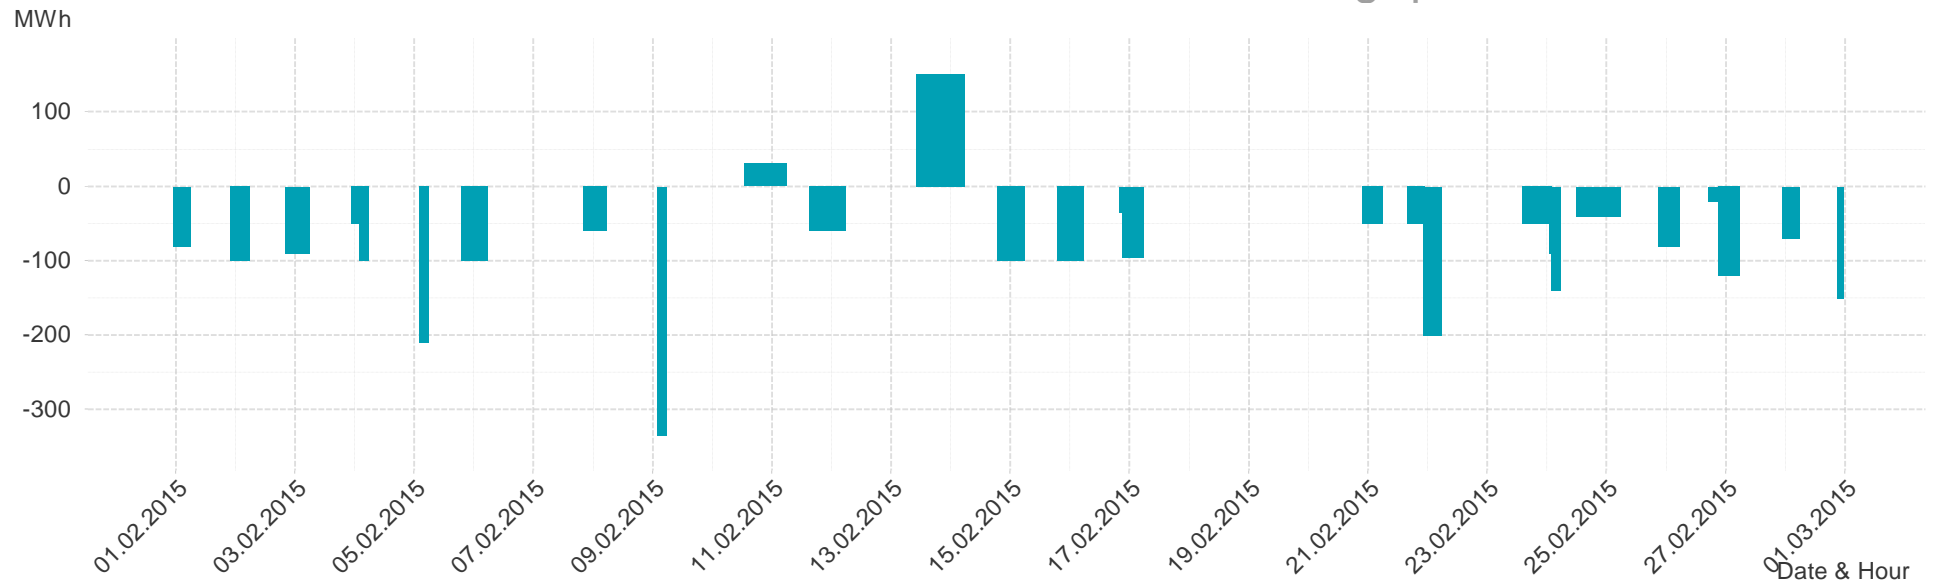

Imbalance of the market area "Tirol & Vorarlberg" per hour