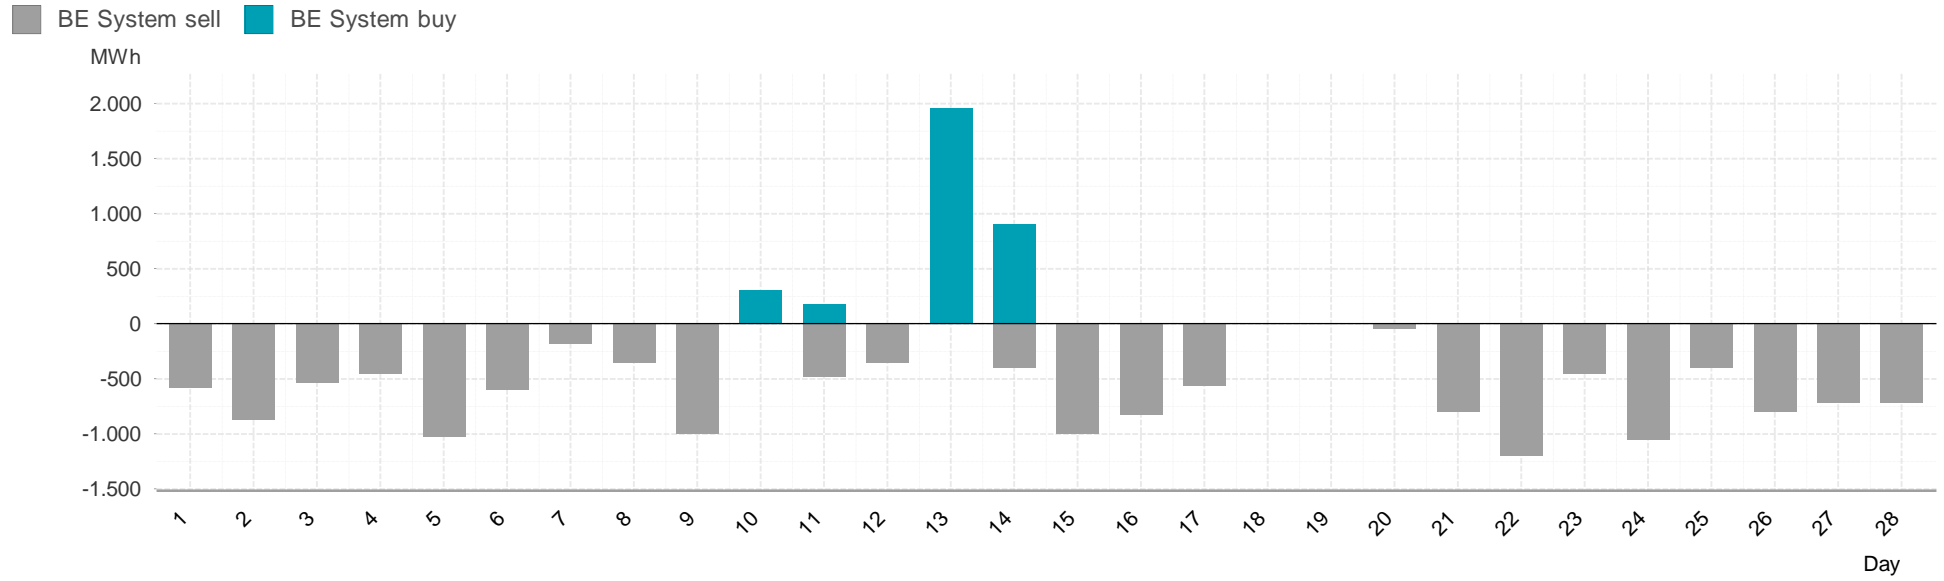

Energy**Monitor**.at

Gas Report

Marketarea "Tirol & Vorarlberg"

Month: Feb 2015

Imbalance of the marketarea "Tirol & Vorarlberg" per day

Consumption of the market area "Tirol & Vorarlberg" per day

Imbalance of the market area "Tirol & Vorarlberg" per hour

Consumption of the market area "Tirol & Vorarlberg" per hour

Hourly balanced balance energy price

Hourly balanced balance energy volume

Daily balanced balance energy price

Daily balanced balance energy volumes

Daily spot reference price

Daily spot volume